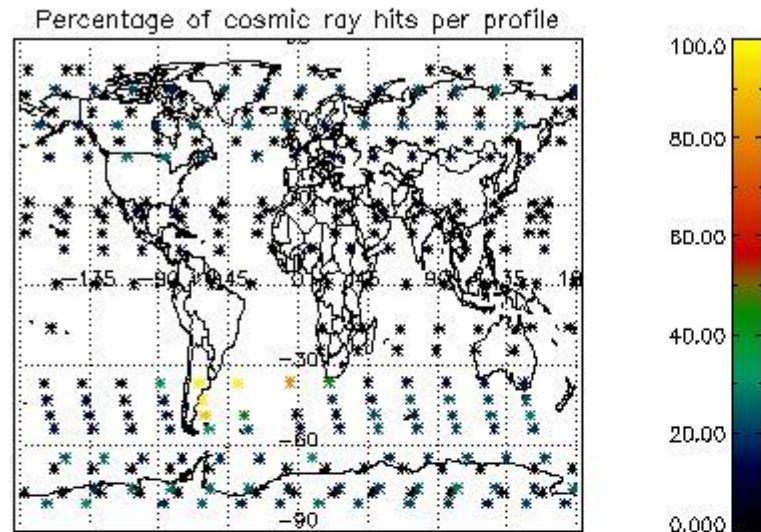

6. Statistics and plot of tangent altitude of the last measurement (DARK & BRIGHT products without errors)

6.1 Statistics on tangent altitude lost:

Statistics	DARK	BRIGHT	TWILIGHT
Mean:	13.880	18.905	NaN
St. deviation:	4.0766	4.4395	NaN
Maximum:	22.711	28.997	NaN
Minimum:	4.1205	3.3218	NaN
Number of data:	88.000	143.00	NaN

6.2 Plot for DARK limb products