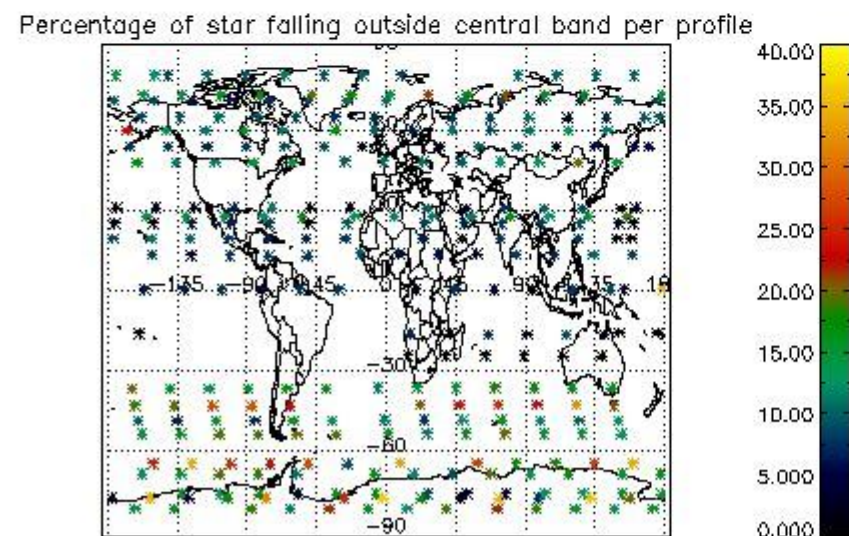

6. Statistics and plot of tangent altitude of the last measurement (DARK & BRIGHT products without errors)

6.1 Statistics on tangent altitude lost:

Statistics	DARK	BRIGHT	TWILIGHT
Mean:	13.880	18.905	NaN
St. deviation:	4.0766	4.4395	NaN
Maximum:	22.711	28.997	NaN
Minimum:	4.1205	3.3218	NaN
Number of data:	88.000	143.00	NaN

6.2 Plot for DARK limb products