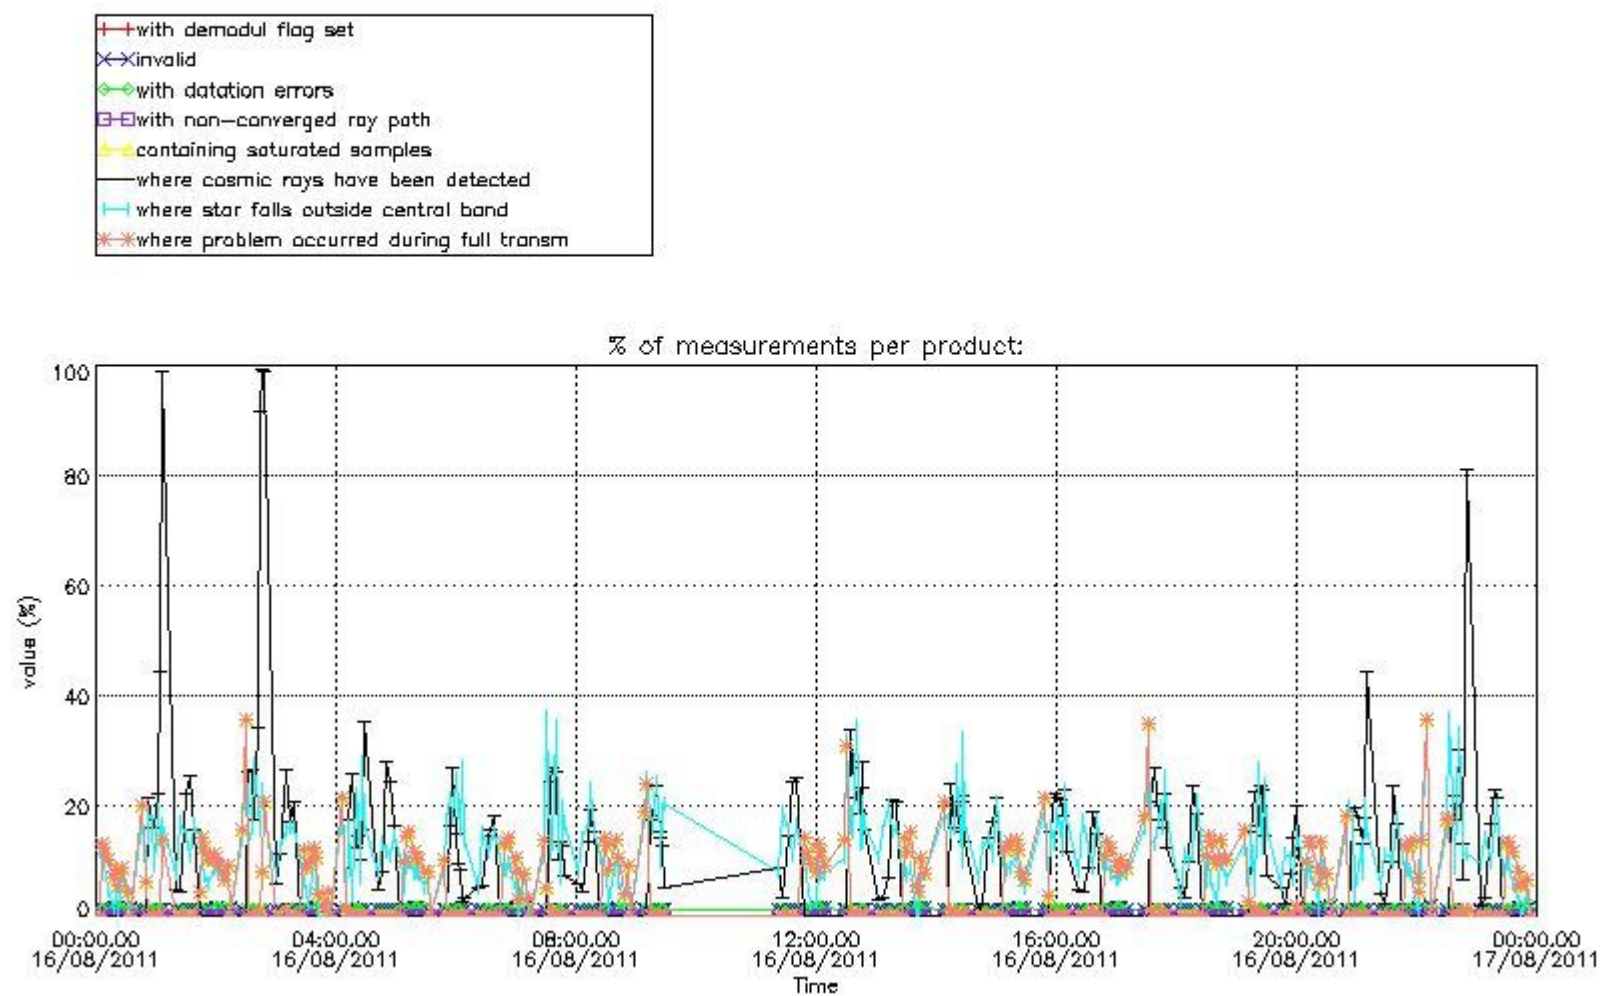

At least one measurement with demodulation flag set:	48.1967 %
Reference spectrum computed from DB:	0.00000 %
Reference spectrum with small number of measurements:	0.00000 %
SATU data not used:	46.8852 %

5.2 Plot quality information per product (time dependant)

5.3 Plot quality information per product (world map)