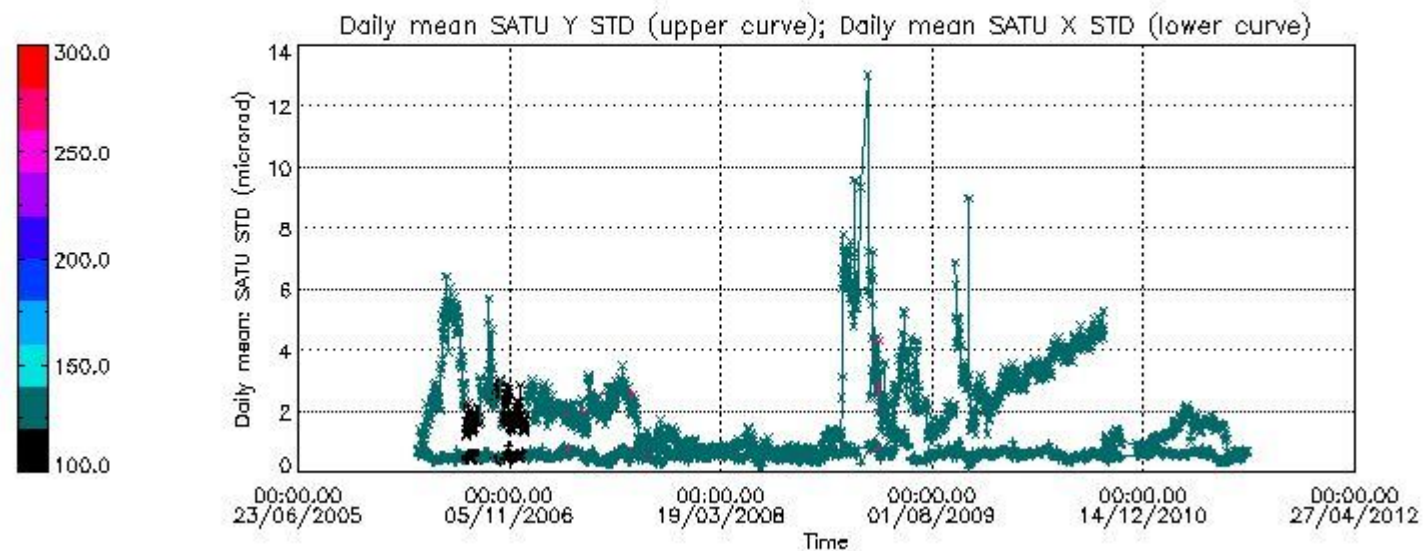

Number of data:	93750.	93750.	1.3815E+05	1.3815E+05
90Percentile:	1.0000	0.70000	1.1000	0.70000

7.2.2 Trend of daily SATU NEA St. deviation since 1st April 2006 (dark limb) and of daily SATU NEA 90th percentile since May 2011

The long term trend of the SATU 'X' and 'Y' standard deviations should be constant during the whole mission.

The colorbar represents the start tangent altitude (km) of the occultations.

Upper curve: STD of SATU Y axis

Lower curve: STD of SATU X axis

8. Auxiliary Data Files used for the production reported in section 2.4

The number reported in the third column indicates since which file (see list in section 2.4) the corresponding auxiliary file has been used. The fourth column is the date of those product files.