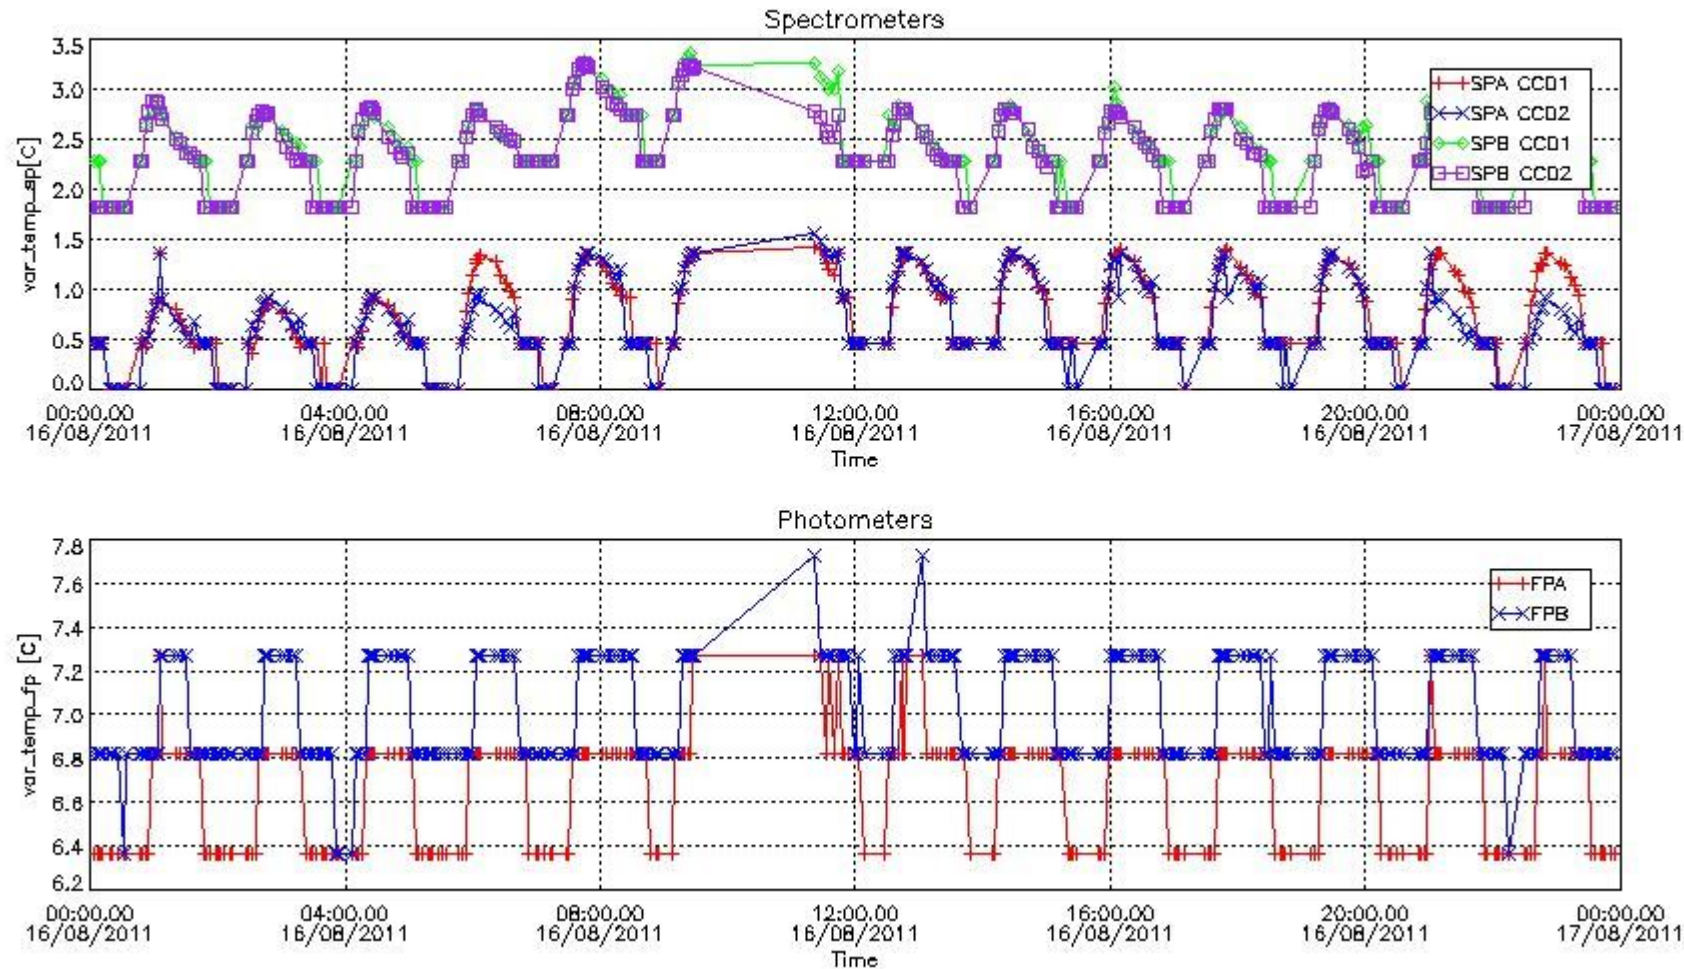

308	GOM_TRA_1PNPDE20110816_235001_000000383105_00332_49484_5556.N1	16-AUG-2011 23:50:01	Bright	38.000	89	5Alp Cep	2.4510	8000.0	76	49484	No
309	GOM_TRA_1PNPDE20110816_235434_000000283105_00332_49484_5557.N1	16-AUG-2011 23:54:34	Twilight_stray	28.000	74	11Bet Cas	2.2680	6600.0	56	49484	No

3. Plot of GOMOS spectrometers and photometers temperatures from level 1b data

4. Overview of dark signal processing per product

The Dark Charge (DC) is a temperature-dependant signal added to the useful measurements and it is therefore subtracted from them during the processing. There are two phenomena that produce a continuous increase of the DC: the "hot pixels" (a pixel is "hot" when its DC exceeds by a significant amount its value measured on ground at the same temperature) and the "Random Telegraphic Signal" (abrupt change positive or negative of the CCD pixel signal, random in time, affecting only the DC part of the signal and not the photon generated signal).

In this section a list of products that did not use the Dark Sky Area (DSA) observation for the DC computation is given. It is also provided the mean DC plot per product for dark limb products with no error flag set.

4.1 These products did not use the DSA observation for DC computation:

Product name	DC information
GOM_TRA_1PNPDK20110816_112214_000000513105_00325_49477_1596.N1	DC map used
GOM_TRA_1PNPDK20110816_112611_000000483105_00325_49477_1597.N1	DC map used
GOM_TRA_1PNPDK20110816_113156_000000553105_00325_49477_1598.N1	DC map used
GOM_TRA_1PNPDK20110816_113522_000000413105_00325_49477_1599.N1	DC map used
GOM_TRA_1PNPDK20110816_113919_000000543105_00325_49477_1600.N1	DC map used
GOM_TRA_1PNPDE20110816_195634_000000393105_00330_49482_5483.N1	DC map used
GOM_TRA_1PNPDE20110816_200031_000000533105_00330_49482_5484.N1	DC map used
GOM_TRA_1PNPDE20110816_200603_000000433105_00330_49482_5485.N1	DC map used