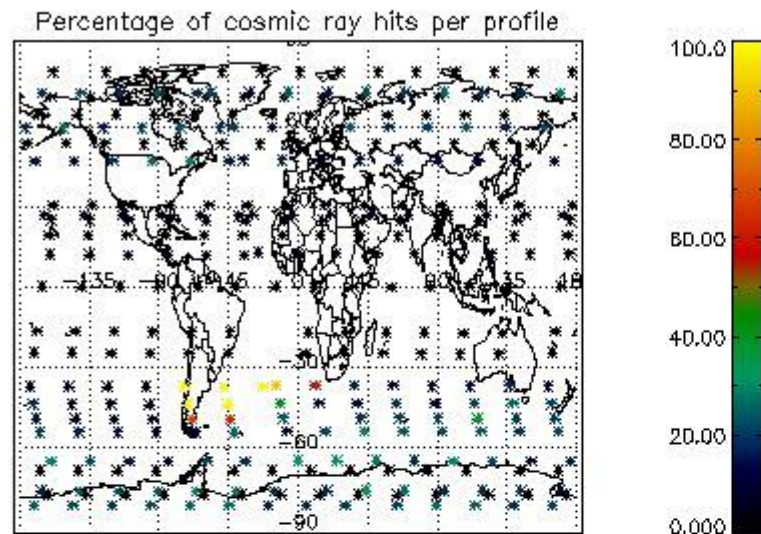

6. Statistics and plot of tangent altitude of the last measurement (DARK & BRIGHT products without errors)

6.1 Statistics on tangent altitude lost:

Statistics	DARK	BRIGHT	TWILIGHT
Mean:	13.948	19.338	NaN
St. deviation:	3.9506	3.5495	NaN
Maximum:	20.751	28.794	NaN
Minimum:	4.0145	3.4640	NaN
Number of data:	100.00	153.00	NaN

6.2 Plot for DARK limb products