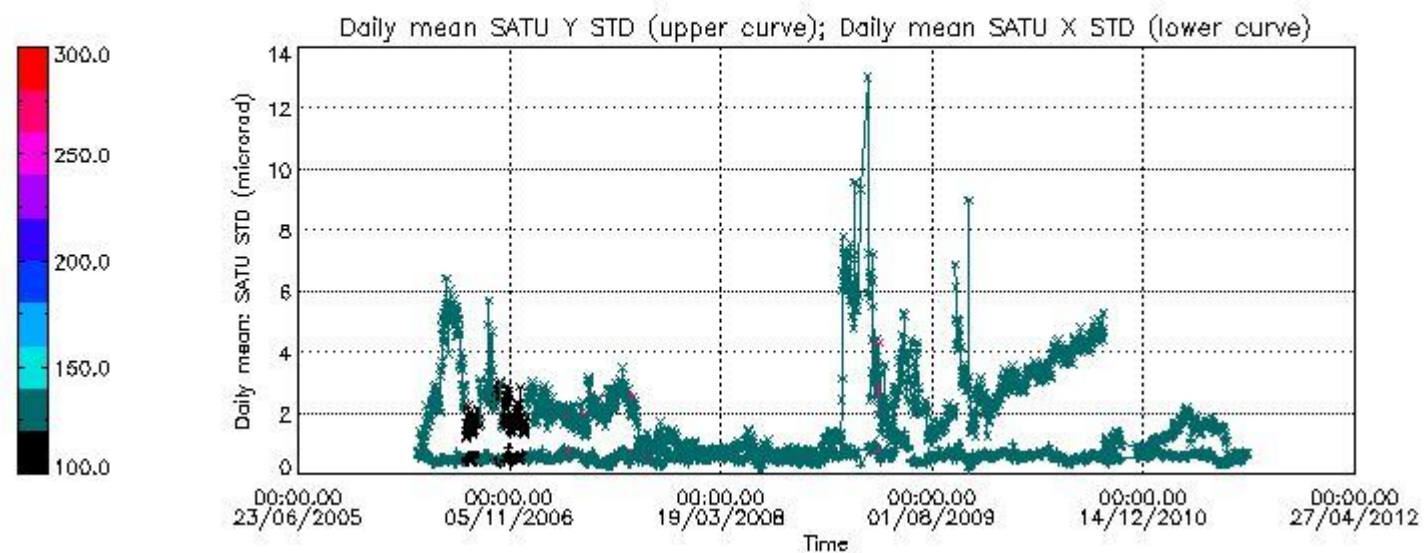

Number of data:	1.0555E+05	1.0555E+05	1.4945E+05	1.4945E+05
90Percentile:	1.0000	0.60000	1.1000	0.70000

7.2.2 Trend of daily SATU NEA St. deviation since 1st April 2006 (dark limb) and of daily SATU NEA 90th percentile since May 2011

The long term trend of the SATU 'X' and 'Y' standard deviations should be constant during the whole mission.

The colorbar represents the start tangent altitude (km) of the occultations.

Upper curve: STD of SATU Y axis

Lower curve: STD of SATU X axis

8. Auxiliary Data Files used for the production reported in section 2.4

The number reported in the third column indicates since which file (see list in section 2.4) the corresponding auxiliary file has been used. The fourth column is the date of those product files.