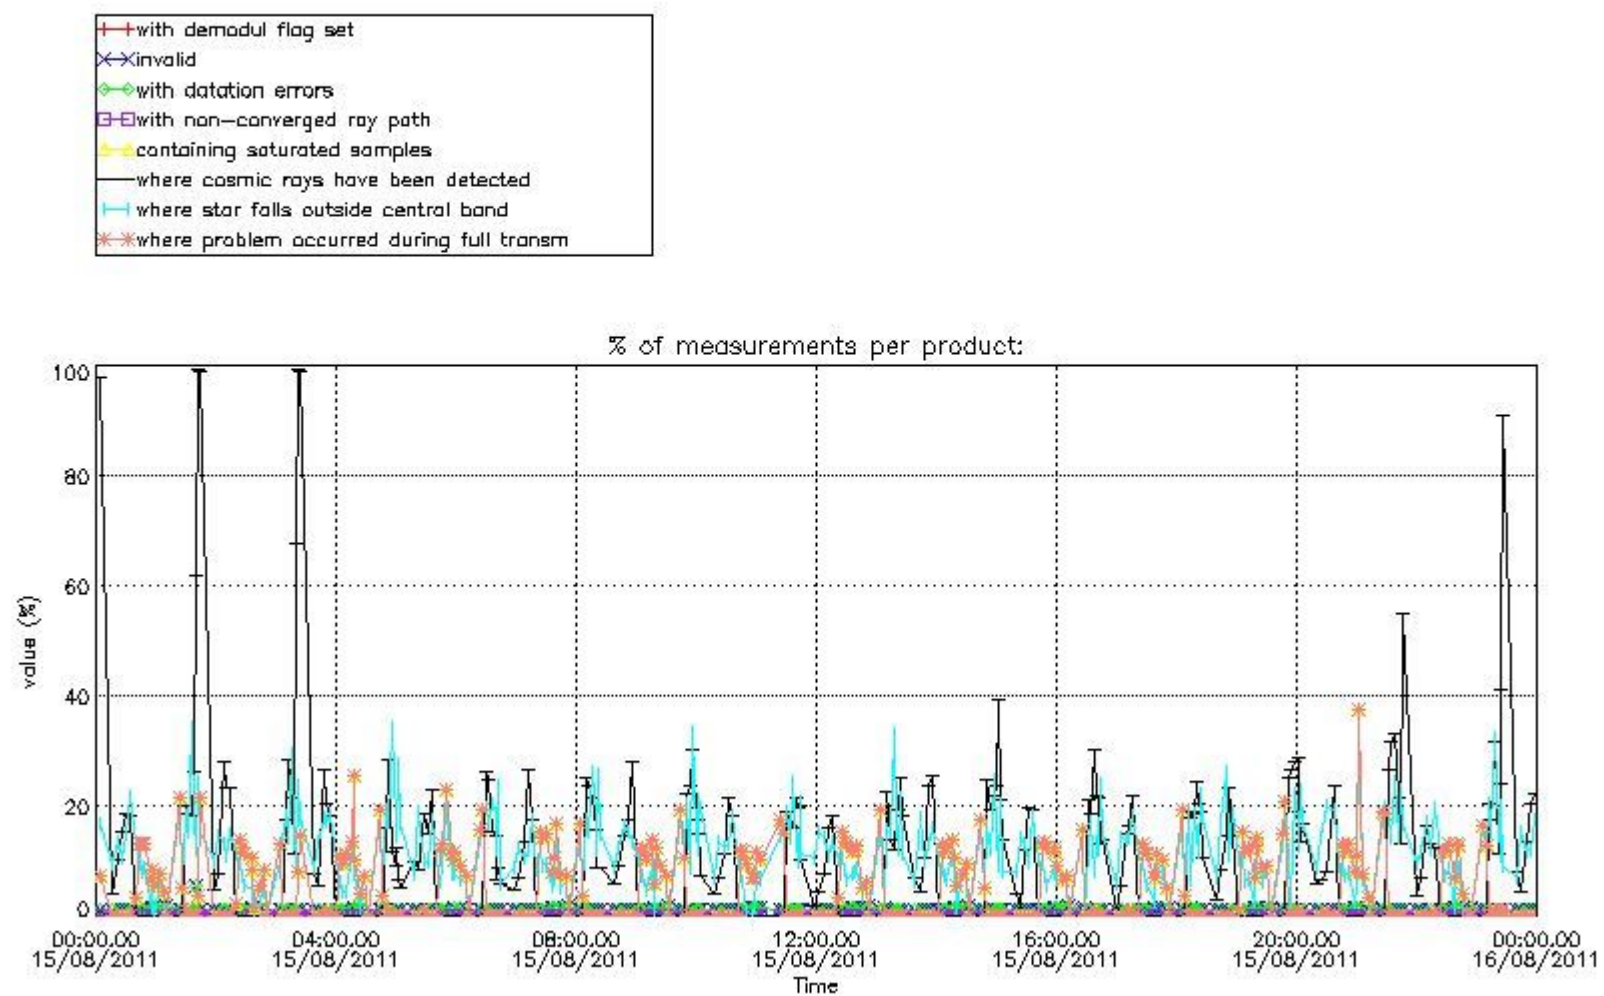

at measurement level and information extracted from the Quality Summary dataset. Only products without errors (error flag in the MPH set to "0") are used.

5.1 Percentage of products during reporting period with:

At least one measurement with demodulation flag set:	49.1124 %
Reference spectrum computed from DB:	0.00000 %
Reference spectrum with small number of measurements:	0.00000 %
SATU data not used:	45.2663 %

5.2 Plot quality information per product (time dependant)

5.3 Plot quality information per product (world map)