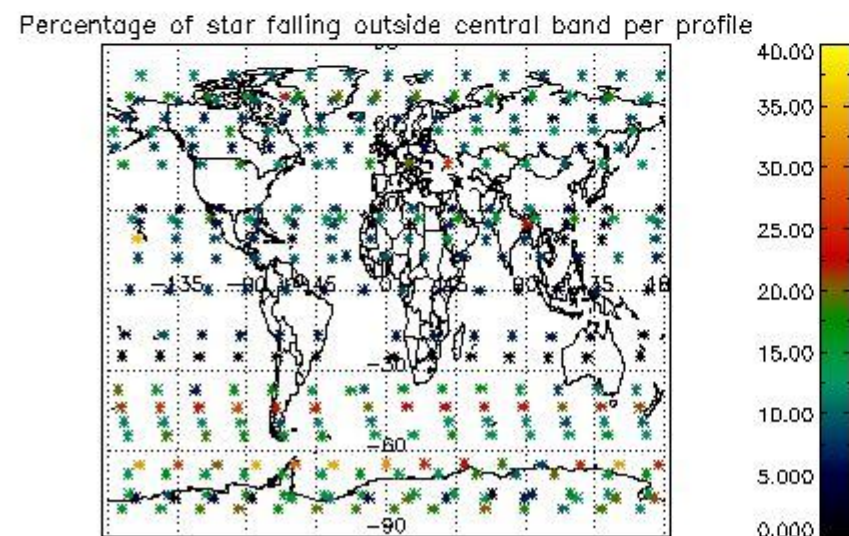

6. Statistics and plot of tangent altitude of the last measurement (DARK & BRIGHT products without errors)

6.1 Statistics on tangent altitude lost:

Statistics	DARK	BRIGHT	TWILIGHT
Mean:	13.948	19.338	NaN
St. deviation:	3.9506	3.5495	NaN
Maximum:	20.751	28.794	NaN
Minimum:	4.0145	3.4640	NaN
Number of data:	100.00	153.00	NaN

6.2 Plot for DARK limb products