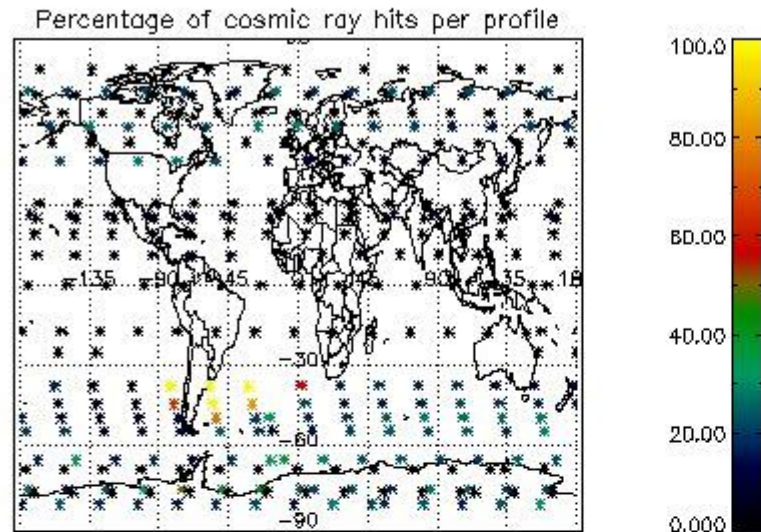

6. Statistics and plot of tangent altitude of the last measurement (DARK & BRIGHT products without errors)

6.1 Statistics on tangent altitude lost:

Statistics	DARK	BRIGHT	TWILIGHT
Mean:	13.376	19.740	NaN
St. deviation:	4.4424	5.5285	NaN
Maximum:	21.644	43.777	NaN
Minimum:	3.8389	3.5573	NaN
Number of data:	101.00	157.00	NaN

6.2 Plot for DARK limb products