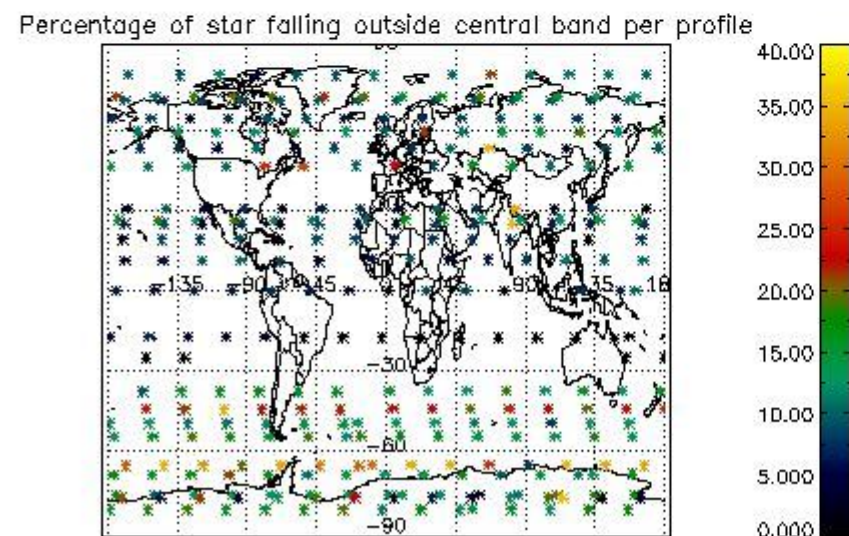

6. Statistics and plot of tangent altitude of the last measurement (DARK & BRIGHT products without errors)

6.1 Statistics on tangent altitude lost:

Statistics	DARK	BRIGHT	TWILIGHT
Mean:	13.376	19.740	NaN
St. deviation:	4.4424	5.5285	NaN
Maximum:	21.644	43.777	NaN
Minimum:	3.8389	3.5573	NaN
Number of data:	101.00	157.00	NaN

6.2 Plot for DARK limb products