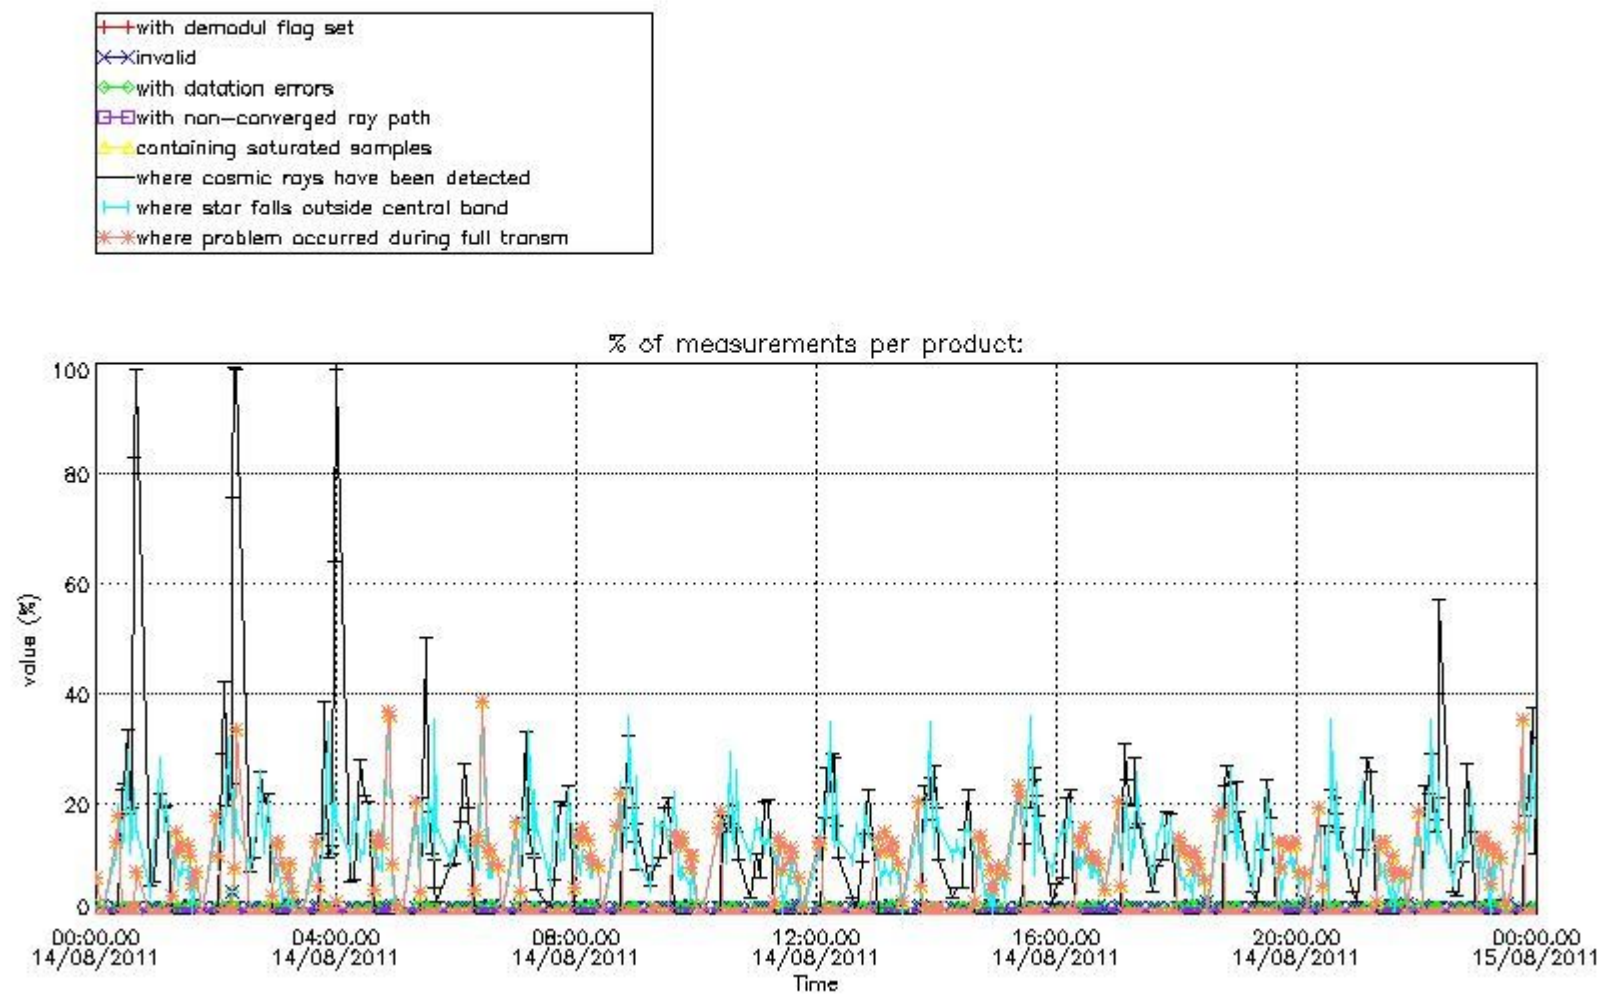

In this section it is presented the modulation information extracted from the pcd (product confidence data) at measurement level and information extracted from the Quality Summary dataset. Only products without errors (error flag in the MPH set to "0") are used.

5.1 Percentage of products during reporting period with:

At least one measurement with demodulation flag set:	49.7006 %
Reference spectrum computed from DB:	0.00000 %
Reference spectrum with small number of measurements:	0.00000 %
SATU data not used:	47.0060 %

5.2 Plot quality information per product (time dependant)

5.3 Plot quality information per product (world map)