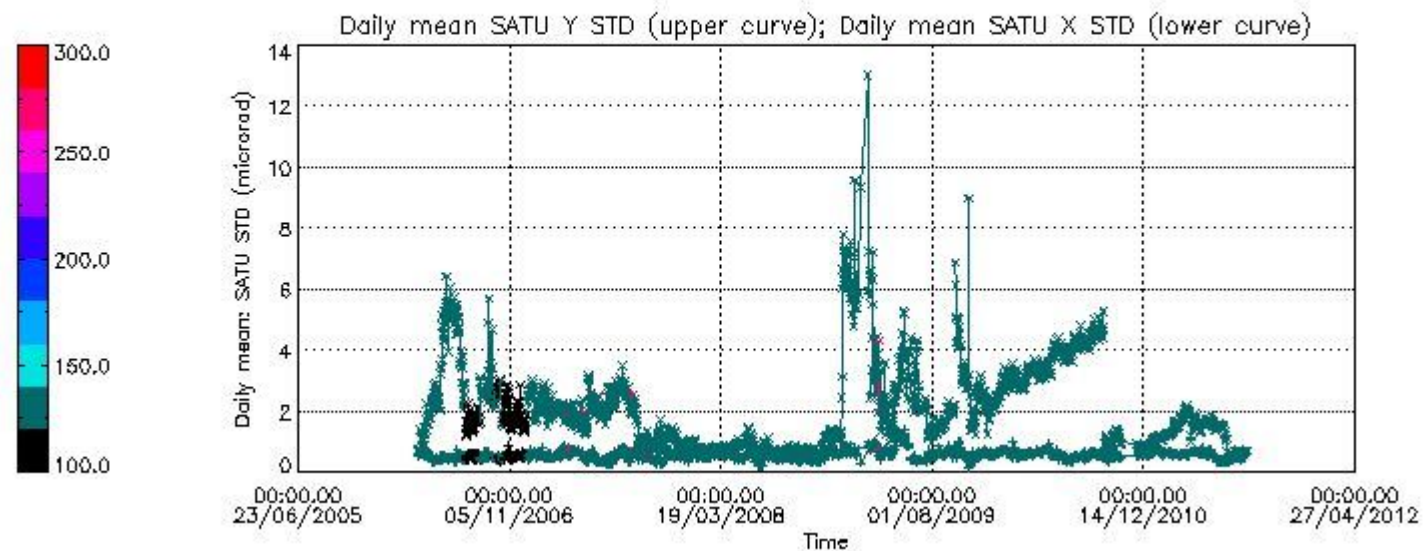

Number of data:	1.0530E+05	1.0530E+05	1.5470E+05	1.5470E+05
90Percentile:	1.0000	0.70000	1.1000	0.70000

7.2.2 Trend of daily SATU NEA St. deviation since 1st April 2006 (dark limb) and of daily SATU NEA 90th percentile since May 2011

The long term trend of the SATU 'X' and 'Y' standard deviations should be constant during the whole mission.

The colorbar represents the start tangent altitude (km) of the occultations.

Upper curve: STD of SATU Y axis

Lower curve: STD of SATU X axis

8. Auxiliary Data Files used for the production reported in section 2.4

The number reported in the third column indicates since which file (see list in section 2.4) the corresponding auxiliary file has been used. The fourth column is the date of those product files.