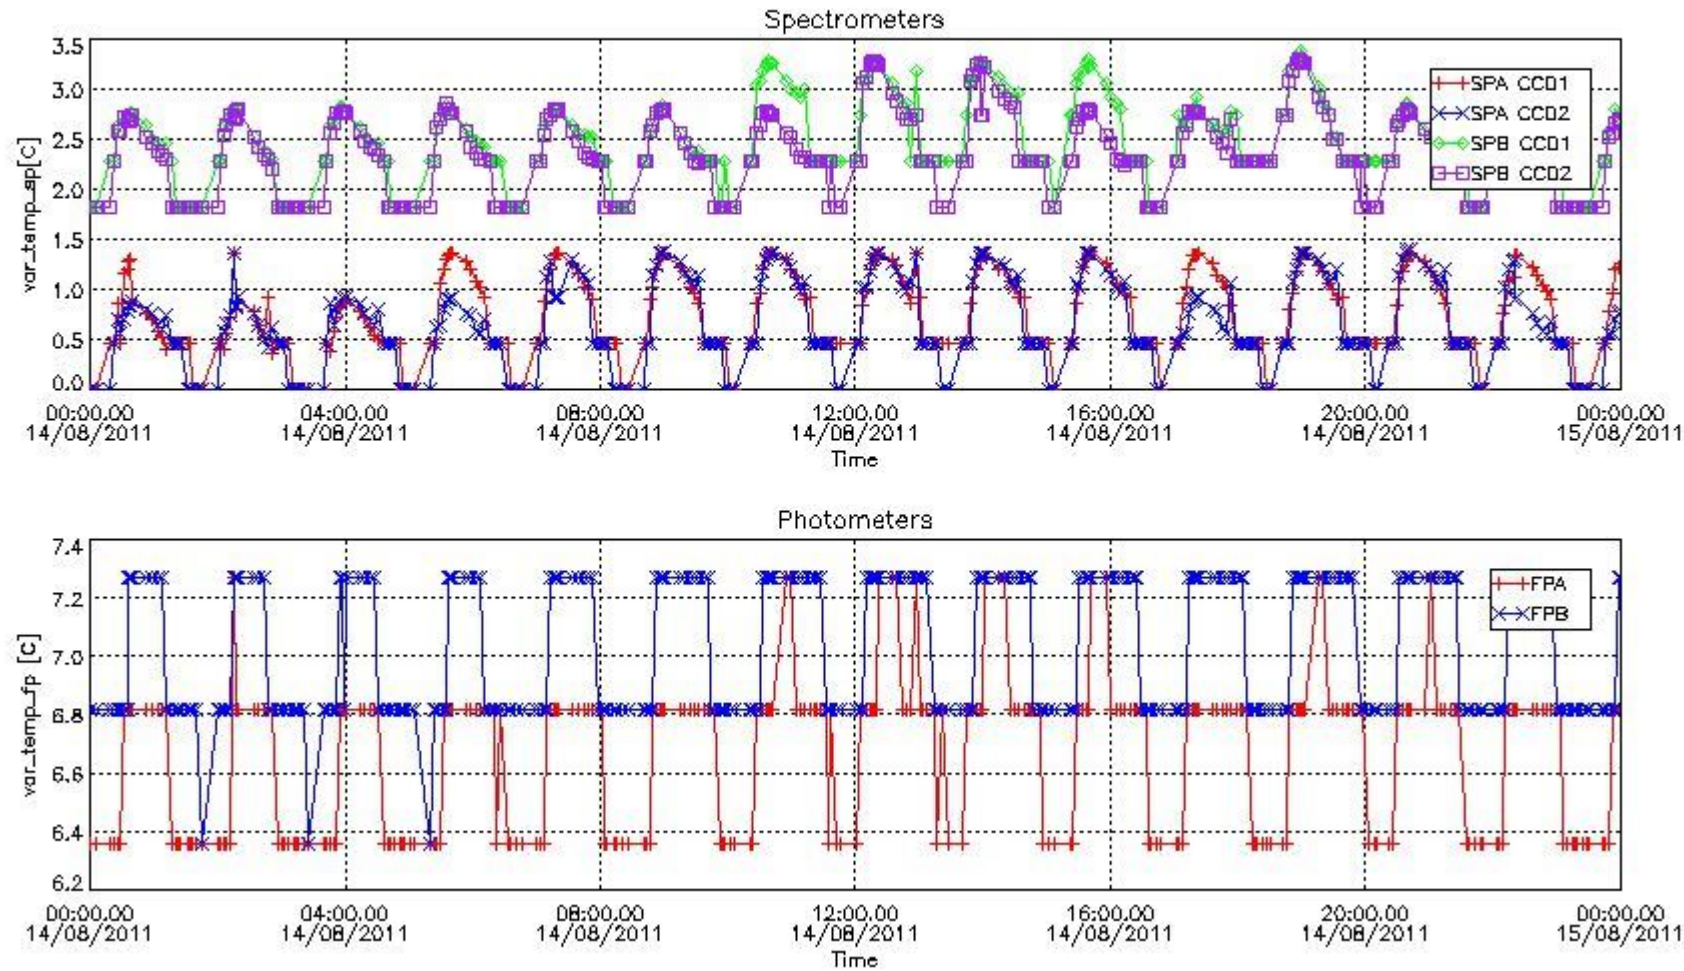

4. Overview of dark signal processing per product

The Dark Charge (DC) is a temperature-dependant signal added to the useful measurements and it is therefore subtracted from them during the processing. There are two phenomena that produce a continuous increase of the DC: the "hot pixels" (a pixel is "hot" when its DC exceeds by a significant amount its value measured on ground at the same temperature) and the "Random Telegraphic Signal" (abrupt change positive or negative of the CCD pixel signal, random in time, affecting only the DC part of the signal and not the photon generated signal).

In this section a list of products that did not use the Dark Sky Area (DSA) observation for the DC computation is given. It is also provided the mean DC plot per product for dark limb products with no error flag set.

4.1 These products did not use the DSA observation for DC computation:

Product name	DC information
GOM_TRA_1PNPDE20110814_210952_000000413105_00302_49454_4821.N1	DC map used
GOM_TRA_1PNPDE20110814_211348_000000573105_00302_49454_4822.N1	DC map used
GOM_TRA_1PNPDE20110814_211928_000000443105_00302_49454_4823.N1	DC map used
GOM_TRA_1PNPDE20110814_212256_000000423105_00302_49454_4824.N1	DC map used
GOM_TRA_1PNPDE20110814_212459_000000493105_00302_49454_4825.N1	DC map used
GOM_TRA_1PNPDE20110814_212810_000000463105_00302_49454_4826.N1	DC map used
GOM_TRA_1PNPDE20110814_213437_000000383105_00302_49454_4827.N1	DC map used
GOM_TRA_1PNPDE20110814_213612_000000383105_00302_49454_4828.N1	DC map used
GOM_TRA_1PNPDE20110814_213749_000000373105_00302_49454_4829.N1	DC map used
GOM_TRA_1PNPDE20110814_214309_000000393105_00302_49454_4830.N1	DC map used
GOM_TRA_1PNPDE20110814_214758_000000493105_00302_49454_4831.N1	DC map used
GOM_TRA_1PNPDE20110814_215011_000000263105_00302_49454_4832.N1	DC map used
GOM_TRA_1PNPDE20110814_220240_000000493105_00302_49454_4833.N1	DC map used
GOM_TRA_1PNPDE20110814_220533_000000373105_00302_49454_4834.N1	DC map used