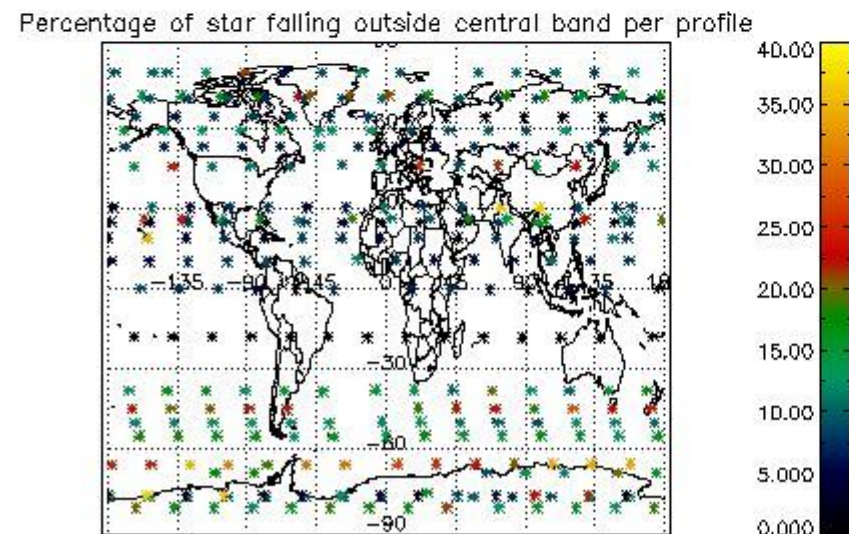

6. Statistics and plot of tangent altitude of the last measurement (DARK & BRIGHT products without errors)

6.1 Statistics on tangent altitude lost:

Statistics	DARK	BRIGHT	TWILIGHT
Mean:	13.468	20.065	NaN
St. deviation:	4.1544	6.4254	NaN
Maximum:	21.892	46.470	NaN
Minimum:	3.9182	3.1052	NaN
Number of data:	96.000	138.00	NaN

6.2 Plot for DARK limb products