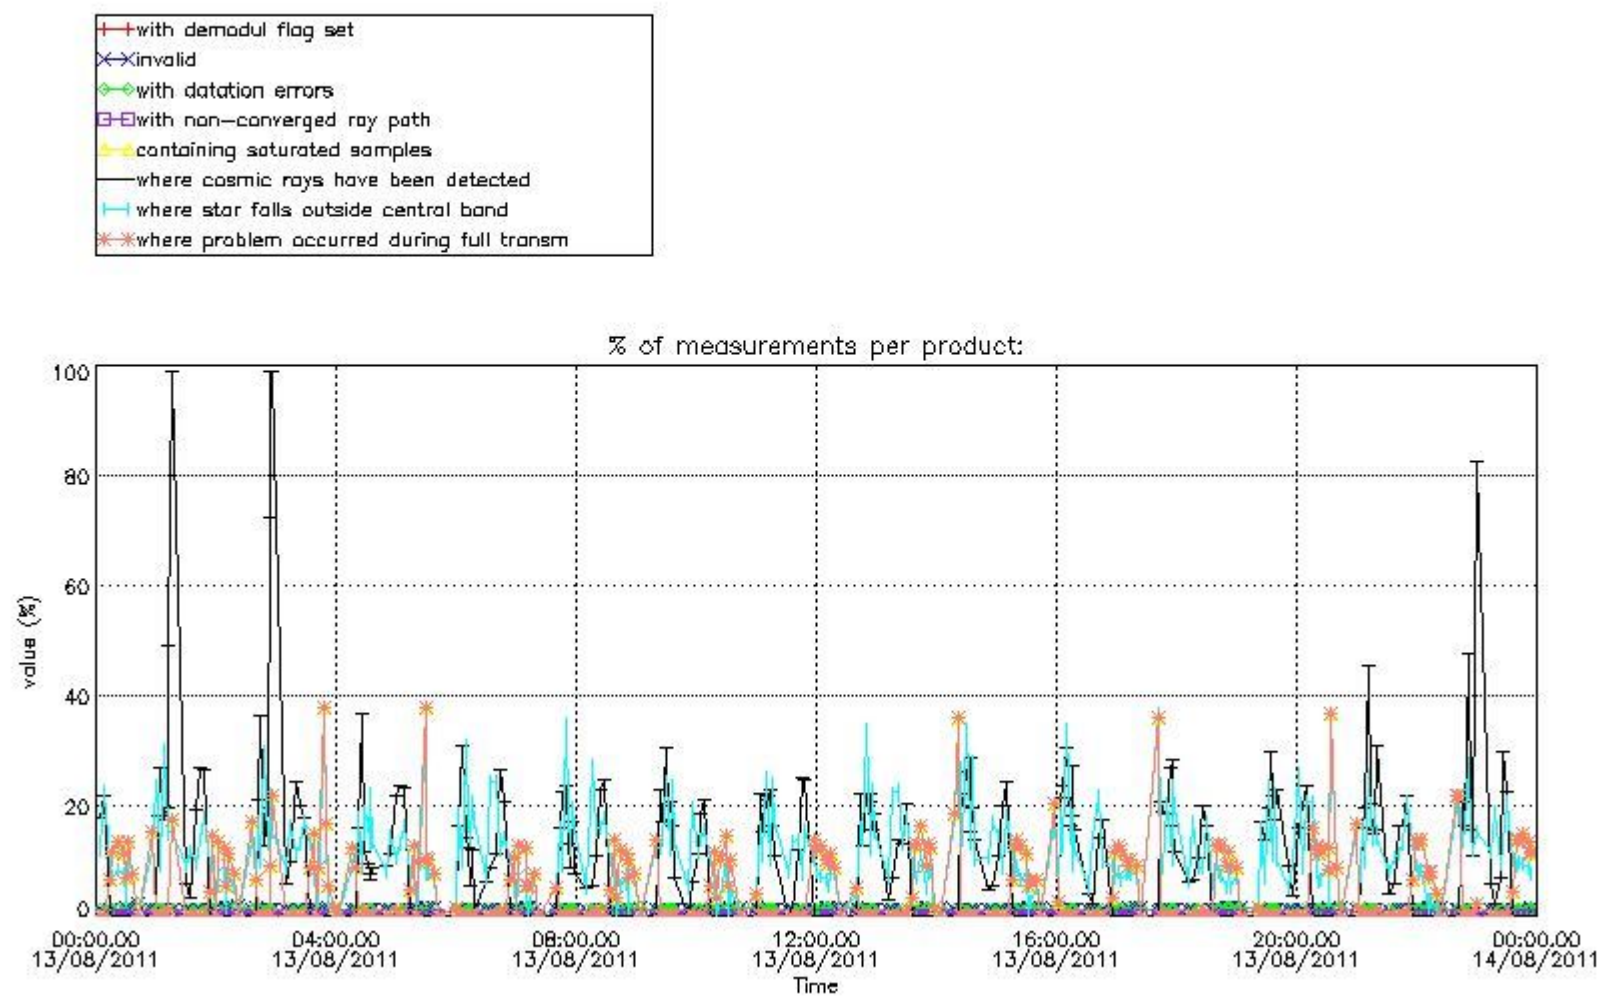

At least one measurement with demodulation flag set:	51.2579 %
Reference spectrum computed from DB:	0.00000 %
Reference spectrum with small number of measurements:	0.00000 %
SATU data not used:	43.3962 %

5.2 Plot quality information per product (time dependant)

5.3 Plot quality information per product (world map)