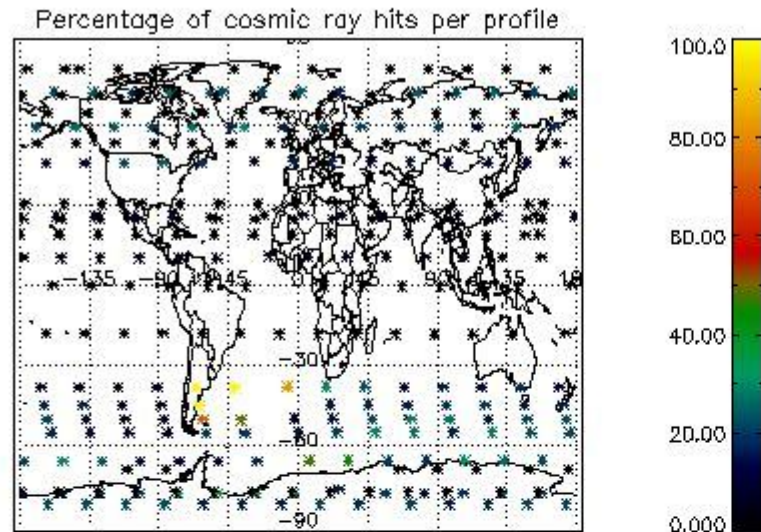

6. Statistics and plot of tangent altitude of the last measurement (DARK & BRIGHT products without errors)

6.1 Statistics on tangent altitude lost:

Statistics	DARK	BRIGHT	TWILIGHT
Mean:	13.468	20.065	NaN
St. deviation:	4.1544	6.4254	NaN
Maximum:	21.892	46.470	NaN
Minimum:	3.9182	3.1052	NaN
Number of data:	96.000	138.00	NaN

6.2 Plot for DARK limb products