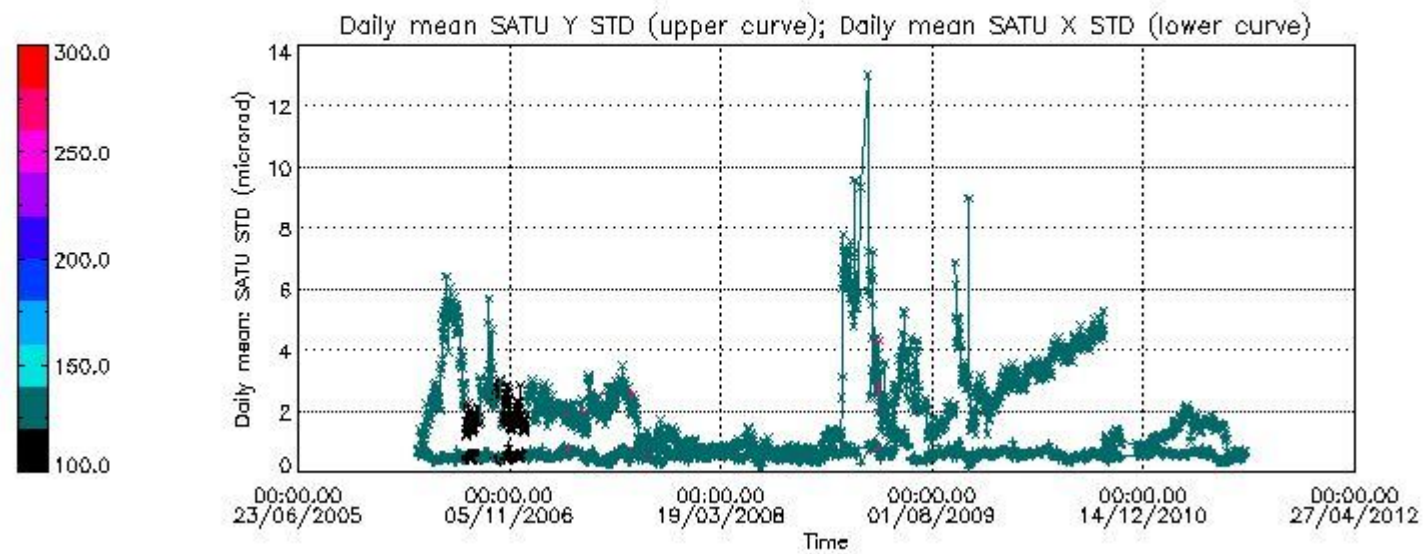

Number of data:	99200.	99200.	1.3465E+05	1.3465E+05
90Percentile:	1.0000	0.60000	1.2000	0.70000

7.2.2 Trend of daily SATU NEA St. deviation since 1st April 2006 (dark limb) and of daily SATU NEA 90th percentile since May 2011

The long term trend of the SATU 'X' and 'Y' standard deviations should be constant during the whole mission.

The colorbar represents the start tangent altitude (km) of the occultations.

Upper curve: STD of SATU Y axis

Lower curve: STD of SATU X axis

8. Auxiliary Data Files used for the production reported in section 2.4

The number reported in the third column indicates since which file (see list in section 2.4) the corresponding auxiliary file has been used. The fourth column is the date of those product files.