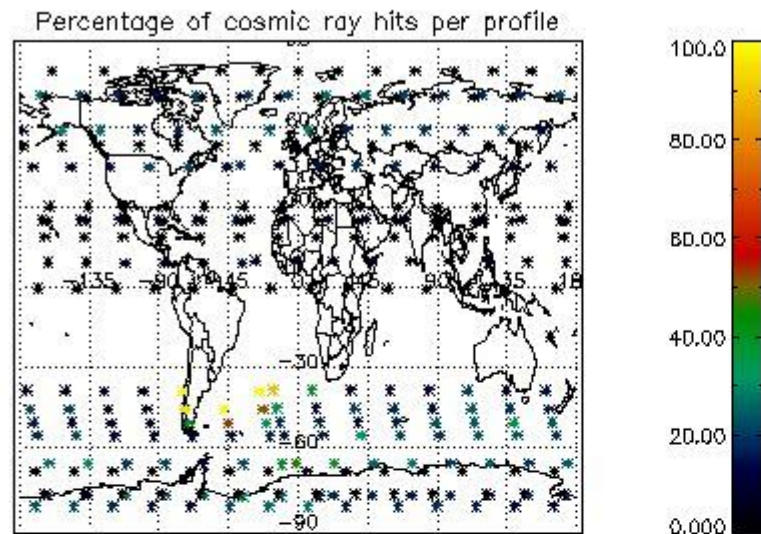

6. Statistics and plot of tangent altitude of the last measurement (DARK & BRIGHT products without errors)

6.1 Statistics on tangent altitude lost:

Statistics	DARK	BRIGHT	TWILIGHT
Mean:	13.736	19.081	NaN
St. deviation:	3.9161	3.8252	NaN
Maximum:	20.927	29.140	NaN
Minimum:	3.9803	4.0722	NaN
Number of data:	104.00	126.00	NaN

6.2 Plot for DARK limb products