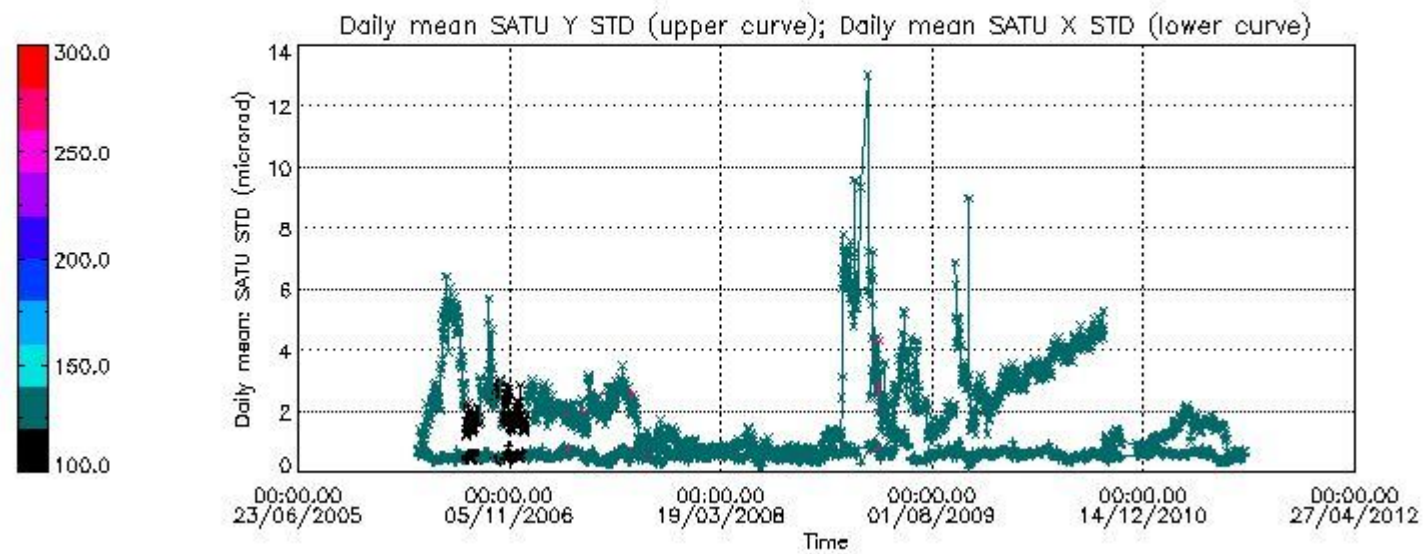

Number of data:	1.0670E+05	1.0670E+05	1.2120E+05	1.2120E+05
90Percentile:	1.0000	0.60000	1.1000	0.70000

7.2.2 Trend of daily SATU NEA St. deviation since 1st April 2006 (dark limb) and of daily SATU NEA 90th percentile since May 2011

The long term trend of the SATU 'X' and 'Y' standard deviations should be constant during the whole mission.

The colorbar represents the start tangent altitude (km) of the occultations.

Upper curve: STD of SATU Y axis

Lower curve: STD of SATU X axis

8. Auxiliary Data Files used for the production reported in section 2.4

The number reported in the third column indicates since which file (see list in section 2.4) the corresponding auxiliary file has been used. The fourth column is the date of those product files.