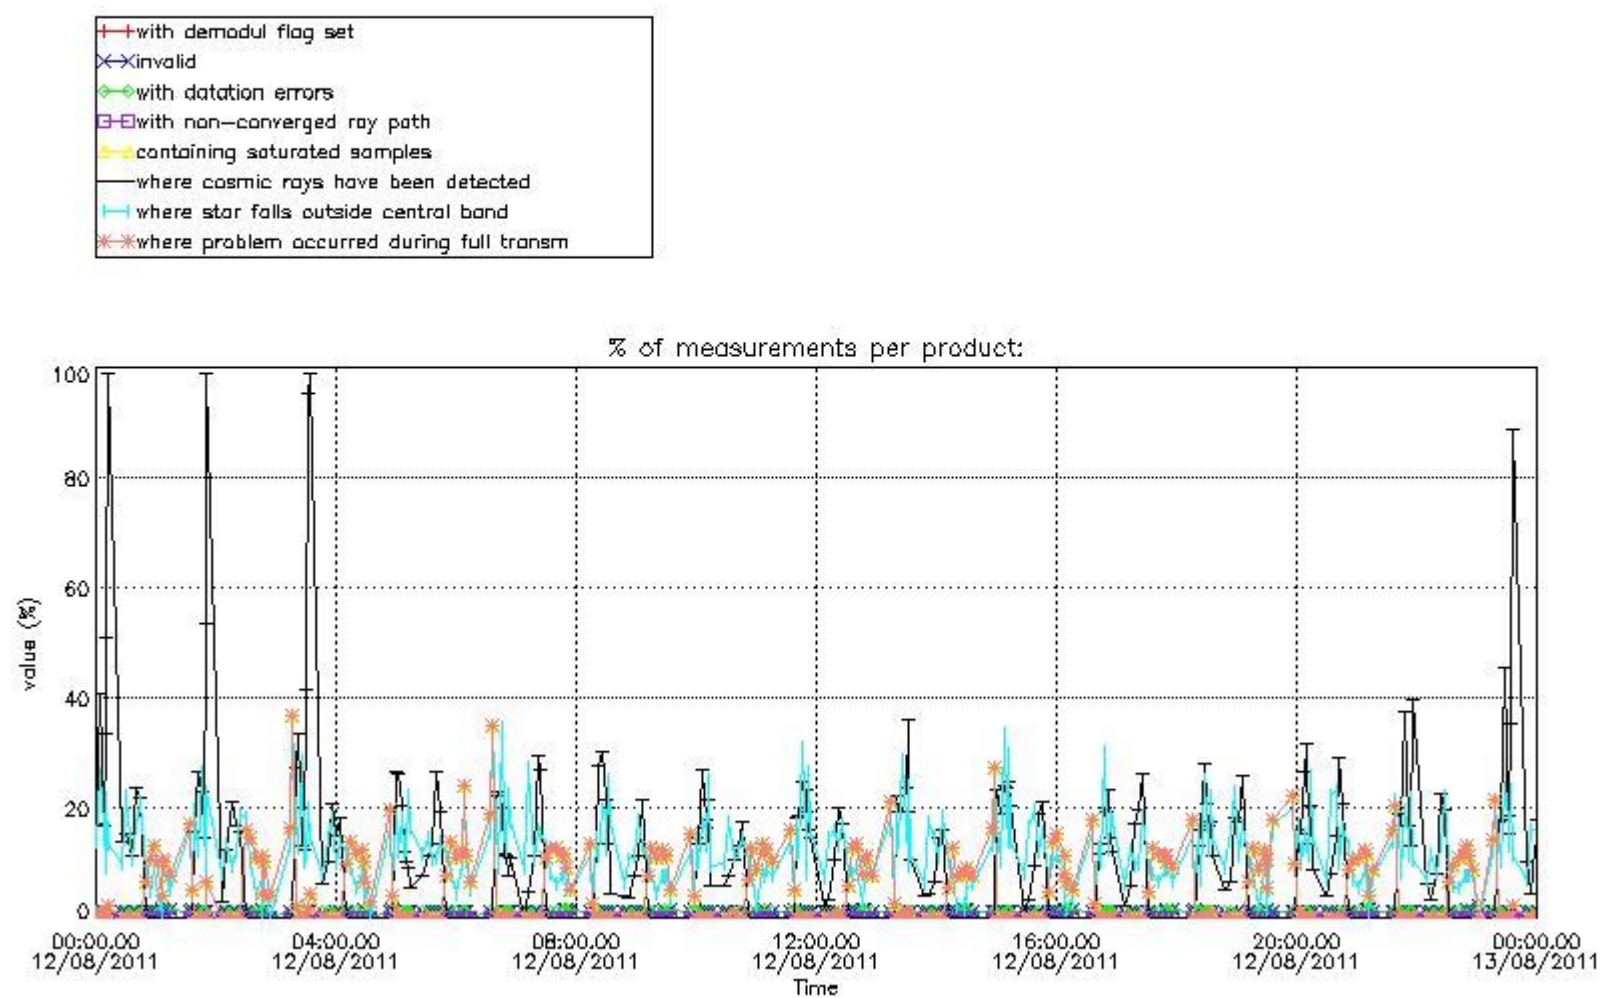

at measurement level and information extracted from the Quality Summary dataset. Only products without errors (error flag in the MPH set to "0") are used.

5.1 Percentage of products during reporting period with:

At least one measurement with demodulation flag set:	54.7855 %
Reference spectrum computed from DB:	0.00000 %
Reference spectrum with small number of measurements:	0.00000 %
SATU data not used:	41.5842 %

5.2 Plot quality information per product (time dependant)

5.3 Plot quality information per product (world map)