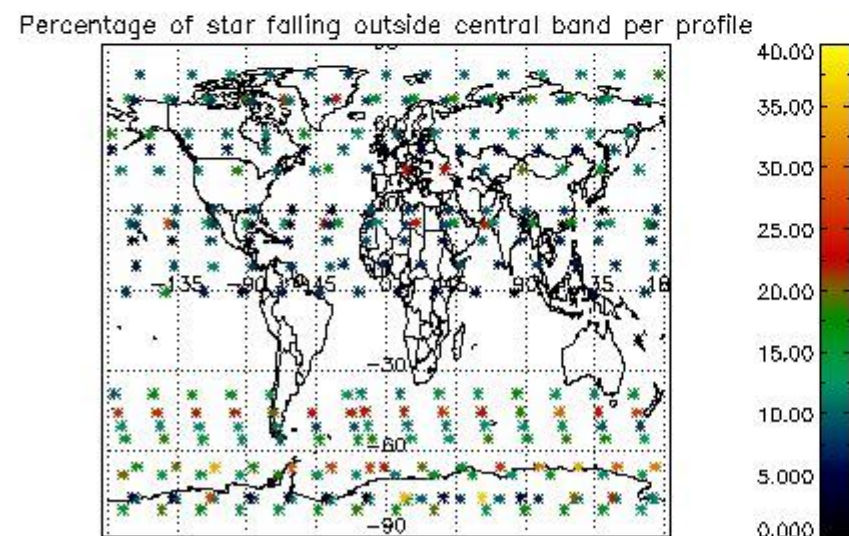

6. Statistics and plot of tangent altitude of the last measurement (DARK & BRIGHT products without errors)

6.1 Statistics on tangent altitude lost:

Statistics	DARK	BRIGHT	TWILIGHT
Mean:	13.736	19.081	NaN
St. deviation:	3.9161	3.8252	NaN
Maximum:	20.927	29.140	NaN
Minimum:	3.9803	4.0722	NaN
Number of data:	104.00	126.00	NaN

6.2 Plot for DARK limb products