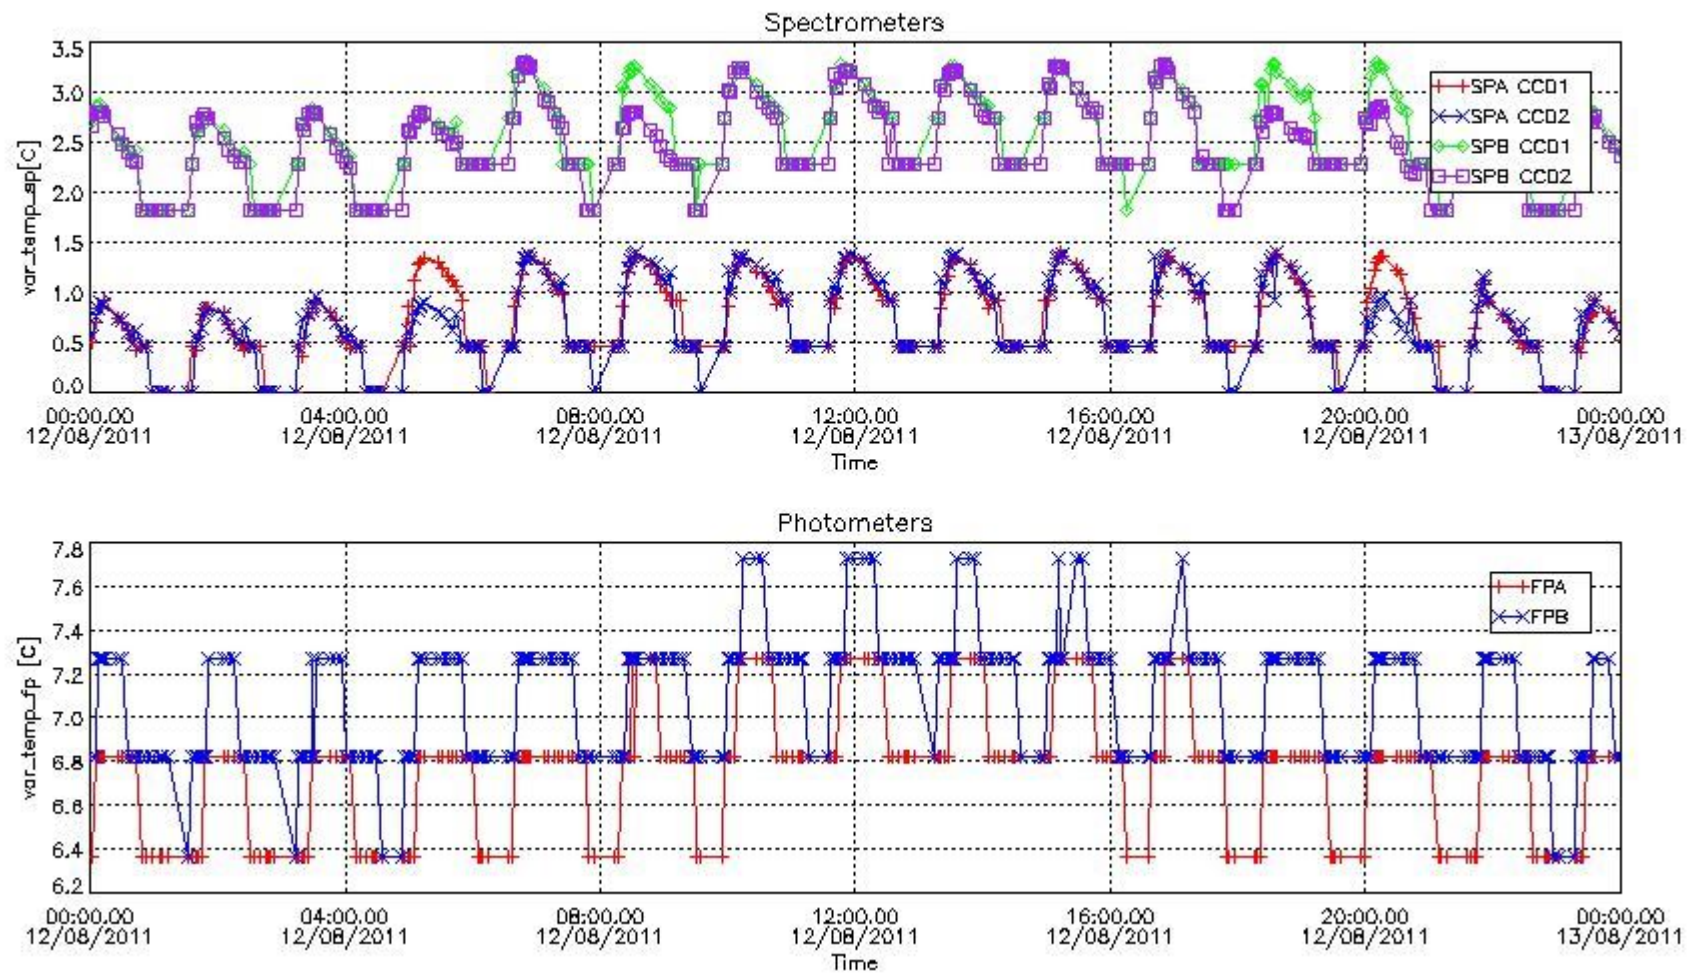

3. Plot of GOMOS spectrometers and photometers temperatures from level 1b data

4. Overview of dark signal processing per product

The Dark Charge (DC) is a temperature-dependant signal added to the useful measurements and it is therefore subtracted from them during the processing. There are two phenomena that produce a continuous increase of the DC: the "hot pixels" (a pixel is "hot" when its DC exceeds by a significant amount its value measured on ground at the same temperature) and the "Random Telegraphic Signal" (abrupt change positive or negative of the CCD pixel signal, random in time, affecting only the DC part of the signal and not the photon generated signal).

In this section a list of products that did not use the Dark Sky Area (DSA) observation for the DC computation is given. It is also provided the mean DC plot per product for dark limb products with no error flag set.

4.1 These products did not use the DSA observation for DC computation:

Product name	DC information
GOM_TRA_1PNPDE20110812_204256_000000413105_00273_49425_4071.N1	DC map used
GOM_TRA_1PNPDE20110812_204649_000000563105_00273_49425_4072.N1	DC map used
GOM_TRA_1PNPDE20110812_205240_000000463105_00273_49425_4073.N1	DC map used
GOM_TRA_1PNPDE20110812_205612_000000433105_00273_49425_4074.N1	DC map used
GOM_TRA_1PNPDE20110812_210135_000000463105_00273_49425_4075.N1	DC map used
GOM_TRA_1PNPDE20110812_210758_000000413105_00273_49425_4076.N1	DC map used
GOM_TRA_1PNPDE20110812_210930_000000393105_00273_49425_4077.N1	DC map used
GOM_TRA_1PNPDE20110812_211110_000000363105_00273_49425_4078.N1	DC map used
GOM_TRA_1PNPDE20110812_211632_000000403105_00273_49425_4079.N1	DC map used
GOM_TRA_1PNPDE20110812_213557_000000473105_00273_49425_4080.N1	DC map used
GOM_TRA_1PNPDE20110812_213845_000000473105_00273_49425_4081.N1	DC map used
GOM_TRA_1PNPDE20110812_214146_000000503105_00273_49425_4082.N1	DC map used