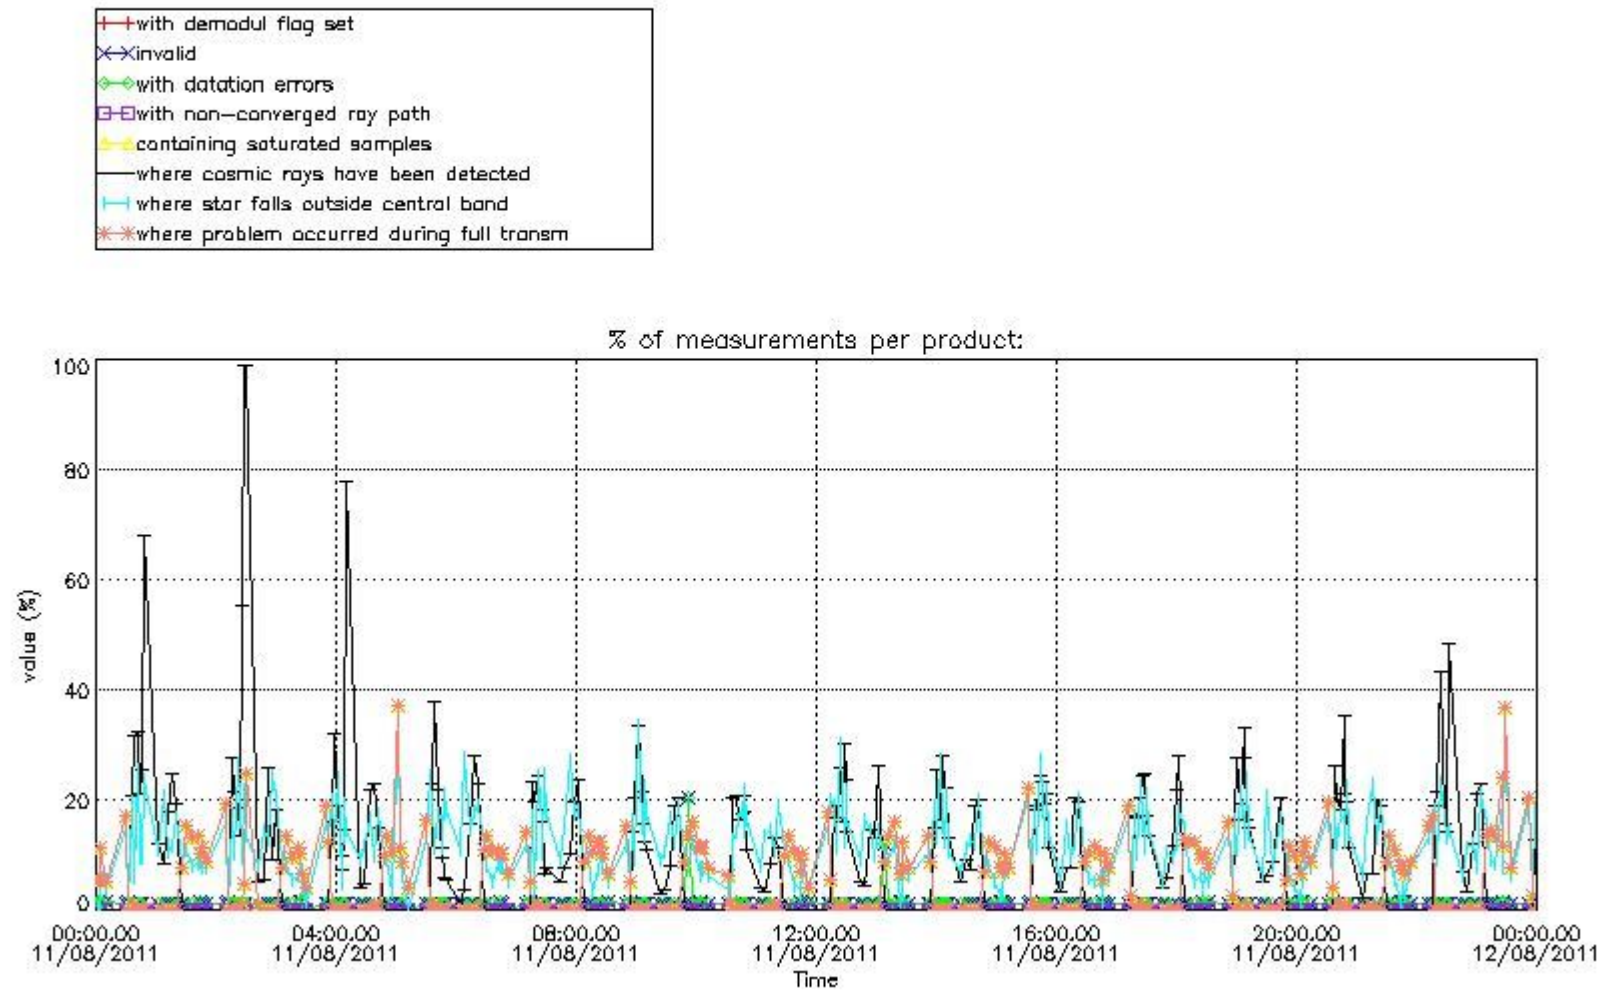

5.1 Percentage of products during reporting period with:

At least one measurement with demodulation flag set:	54.3624 %
Reference spectrum computed from DB:	0.00000 %
Reference spectrum with small number of measurements:	0.00000 %
SATU data not used:	44.2953 %

5.2 Plot quality information per product (time dependant)

5.3 Plot quality information per product (world map)