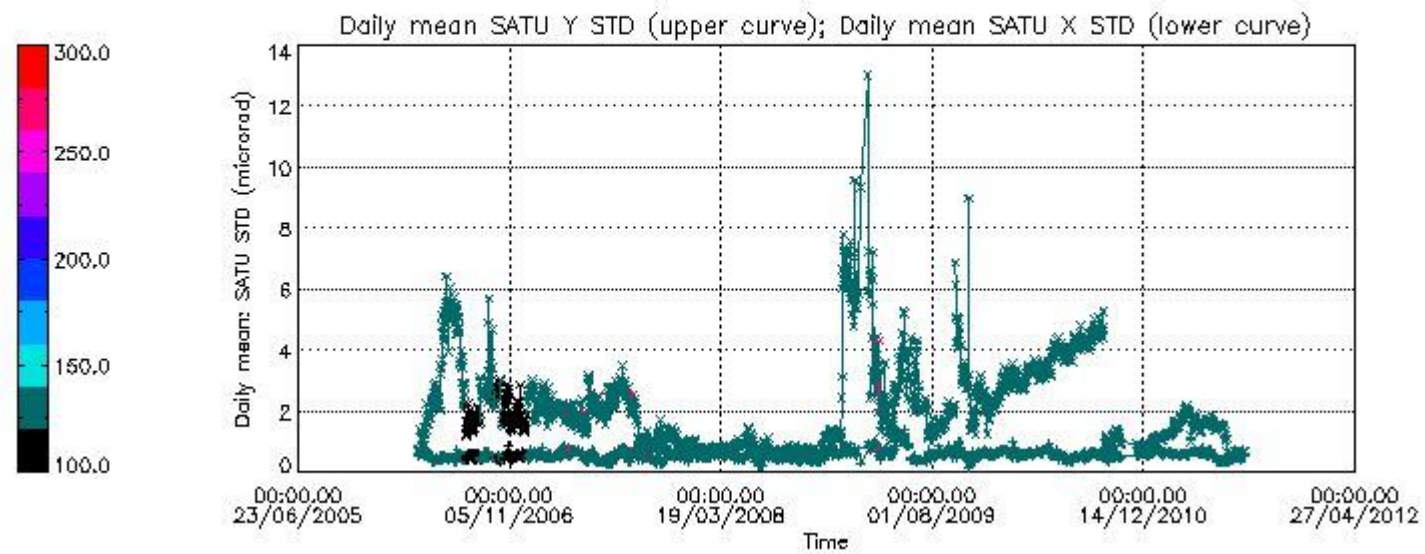

Number of data:	98200.	98200.	1.2820E+05	1.2820E+05
90Percentile:	1.0000	0.60000	1.1000	0.70000

7.2.2 Trend of daily SATU NEA St. deviation since 1st April 2006 (dark limb) and of daily SATU NEA 90th percentile since May 2011

The long term trend of the SATU 'X' and 'Y' standard deviations should be constant during the whole mission.

The colorbar represents the start tangent altitude (km) of the occultations.

Upper curve: STD of SATU Y axis

Lower curve: STD of SATU X axis

8. Auxiliary Data Files used for the production reported in section 2.4

The number reported in the third column indicates since which file (see list in section 2.4) the corresponding auxiliary file has been used. The fourth column is the date of those product files.