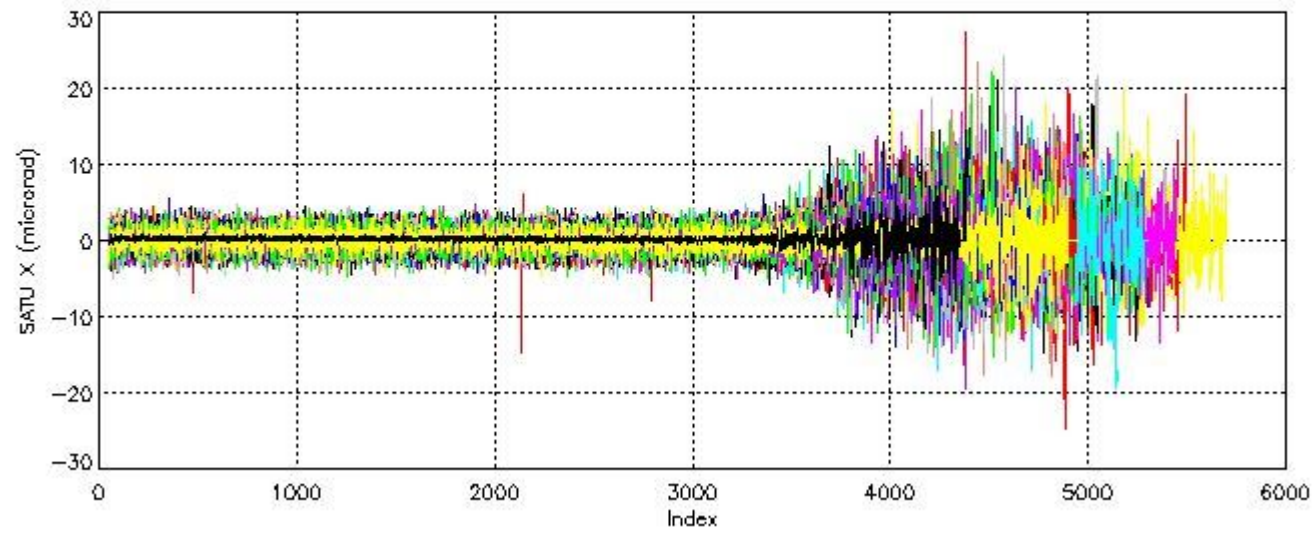

7.2 Statistics on SATU Noise Equivalent Angle (NEA) for DARK (D) and BRIGHT (B) products above 105 kms

The Star Acquisition and Tracking Unit (it is the CCD that tracks the star while it is occulted) Noise Equivalent Angle consists of the statistical angular variation of the SATU data above the atmosphere.

Statistics (in microradians) above 105 km are computed for every occultation, giving four values per occultation: one in the 'X' direction and one in the 'Y' direction for dark and bright limbs. A mean value per day in every direction and limb is calculated and monitored in order to assess instrument performance in terms of star pointing.

7.2.1 SATU NEA Statistics (table)

Statistics	SATU X (D)	SATU Y (D)	SATU X (B)	SATU Y (B)
Mean:	0.17278	-0.25085	0.20308	-0.24277
St. deviation:	0.59120	0.66749	0.67241	0.73950
Maximum:	5.5000	7.6000	4.6000	4.7000
Minimum:	-6.9000	-23.000	-4.5000	-5.1000