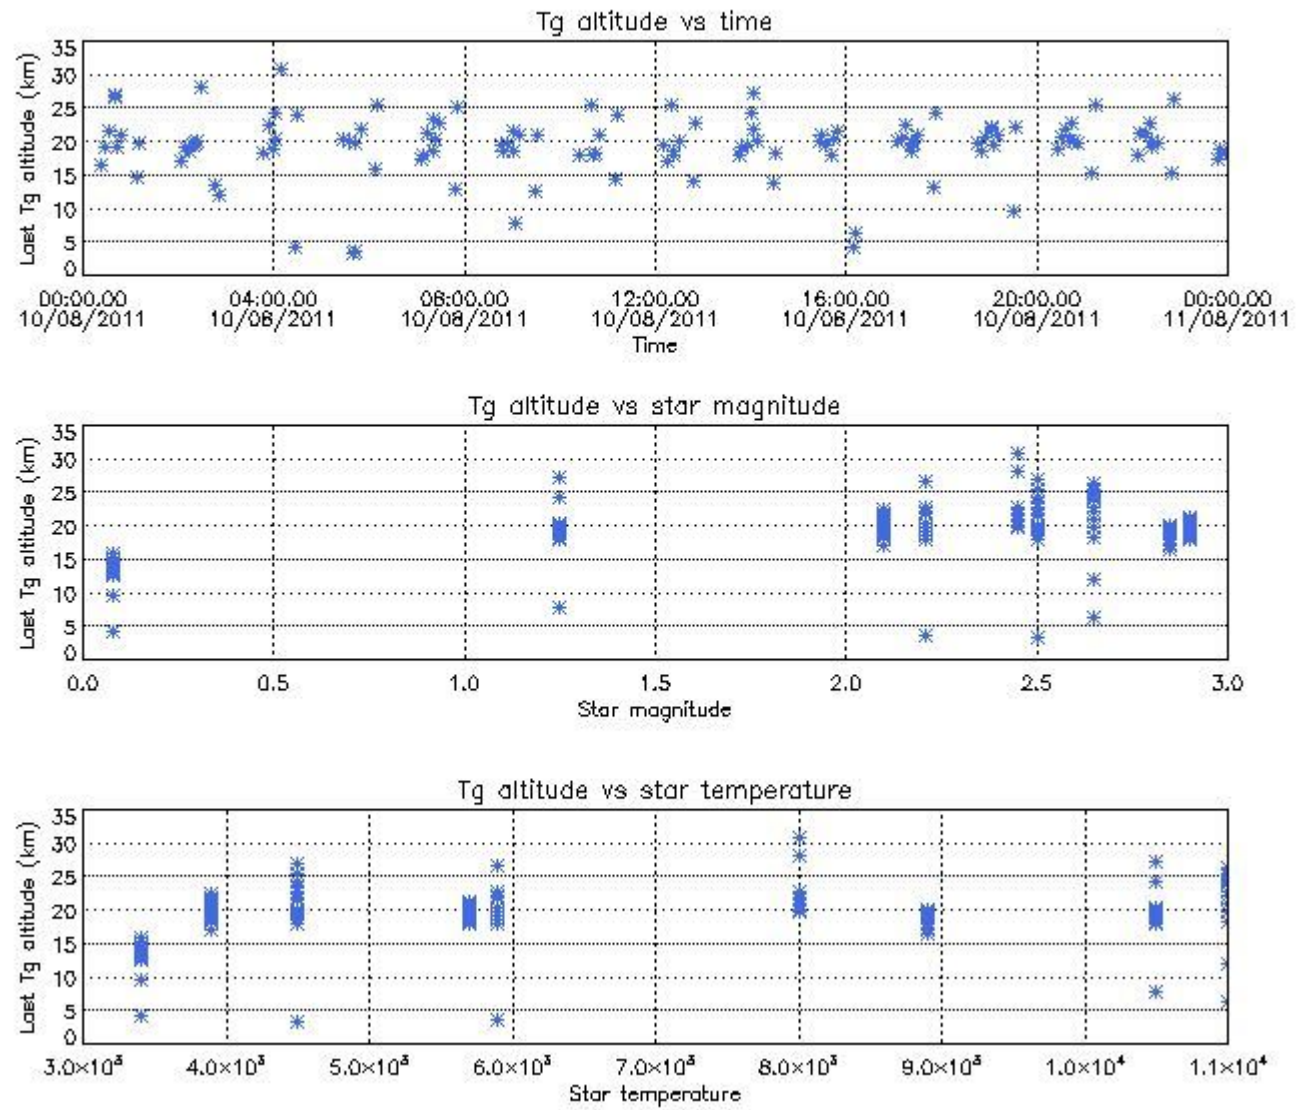

### 6.2 Plot for DARK limb products

Tangent altitude at which the star is lost

6.3 Plot for BRIGHT limb products

## Tangent altitude at which the star is lost