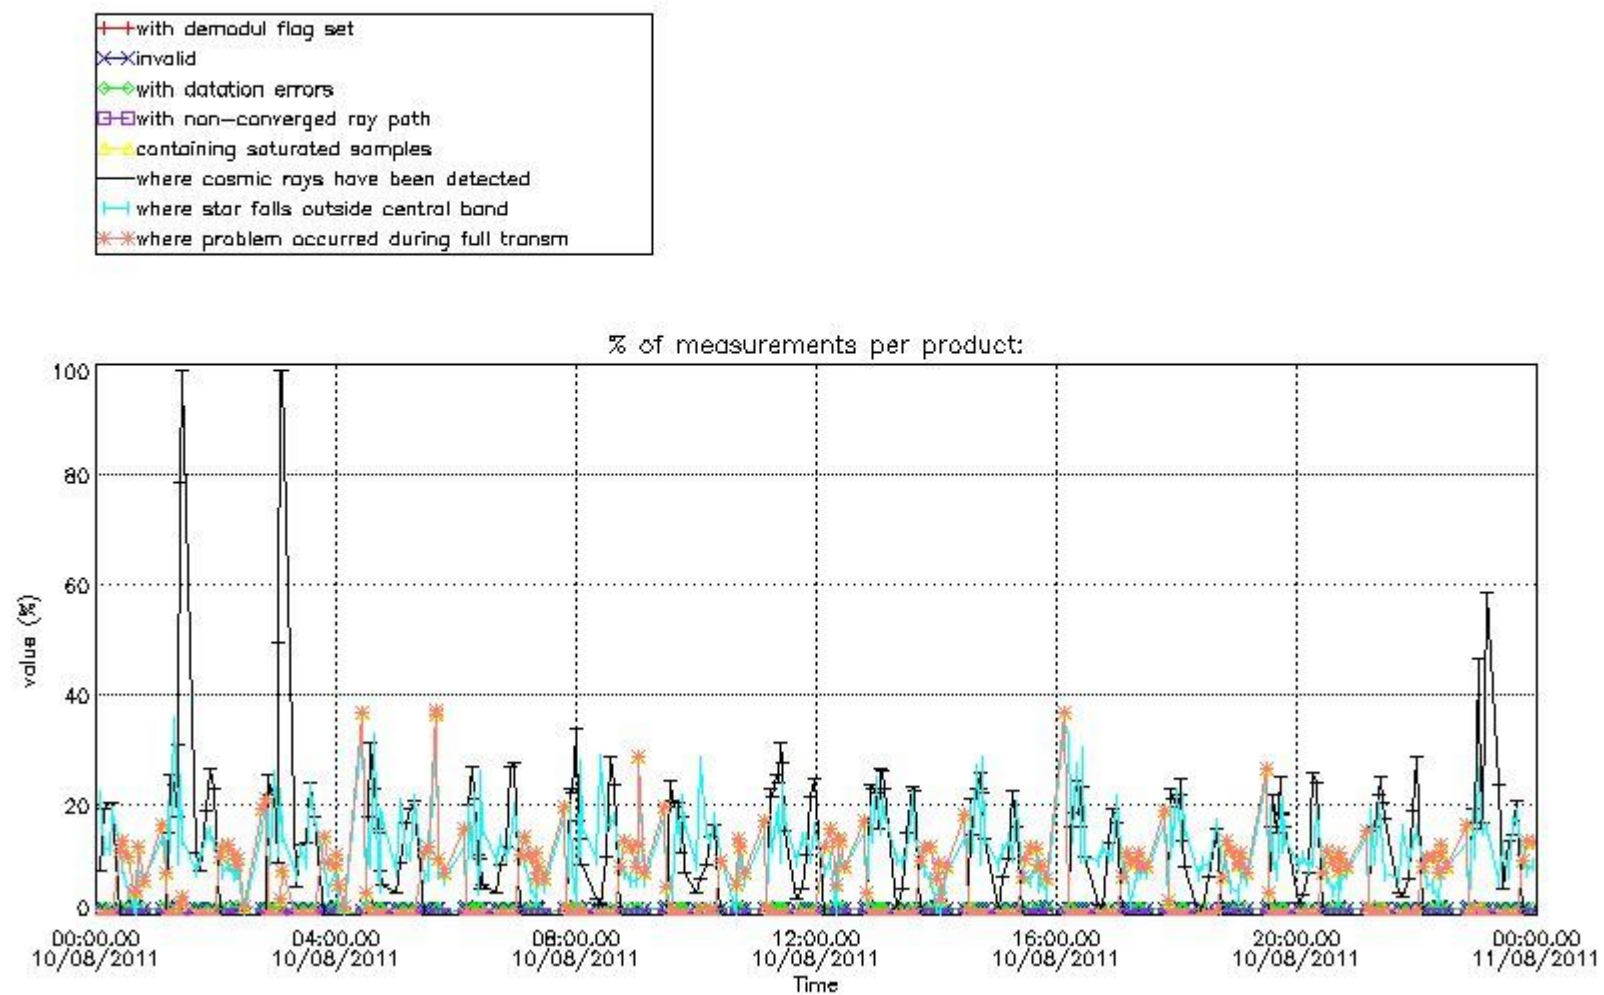

5.1 Percentage of products during reporting period with:

At least one measurement with demodulation flag set:	54.2662 %
Reference spectrum computed from DB:	0.00000 %
Reference spectrum with small number of measurements:	0.00000 %
SATU data not used:	42.3208 %

5.2 Plot quality information per product (time dependant)

5.3 Plot quality information per product (world map)