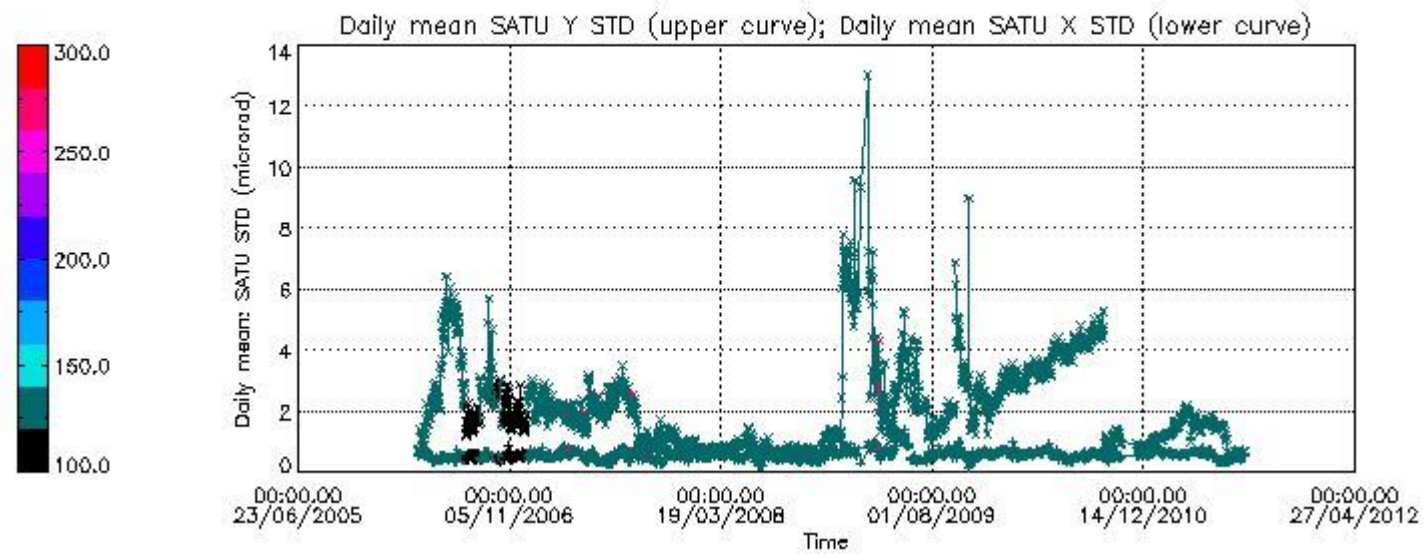

Number of data:	97000.	97000.	1.2010E+05	1.2010E+05
90Percentile:	1.0000	0.60000	1.1000	0.70000

7.2.2 Trend of daily SATU NEA St. deviation since 1st April 2006 (dark limb) and of daily SATU NEA 90th percentile since May 2011

The long term trend of the SATU 'X' and 'Y' standard deviations should be constant during the whole mission.

The colorbar represents the start tangent altitude (km) of the occultations.

Upper curve: STD of SATU Y axis

Lower curve: STD of SATU X axis

8. Auxiliary Data Files used for the production reported in section 2.4

The number reported in the third column indicates since which file (see list in section 2.4) the corresponding auxiliary file has been used. The fourth column is the date of those product files.