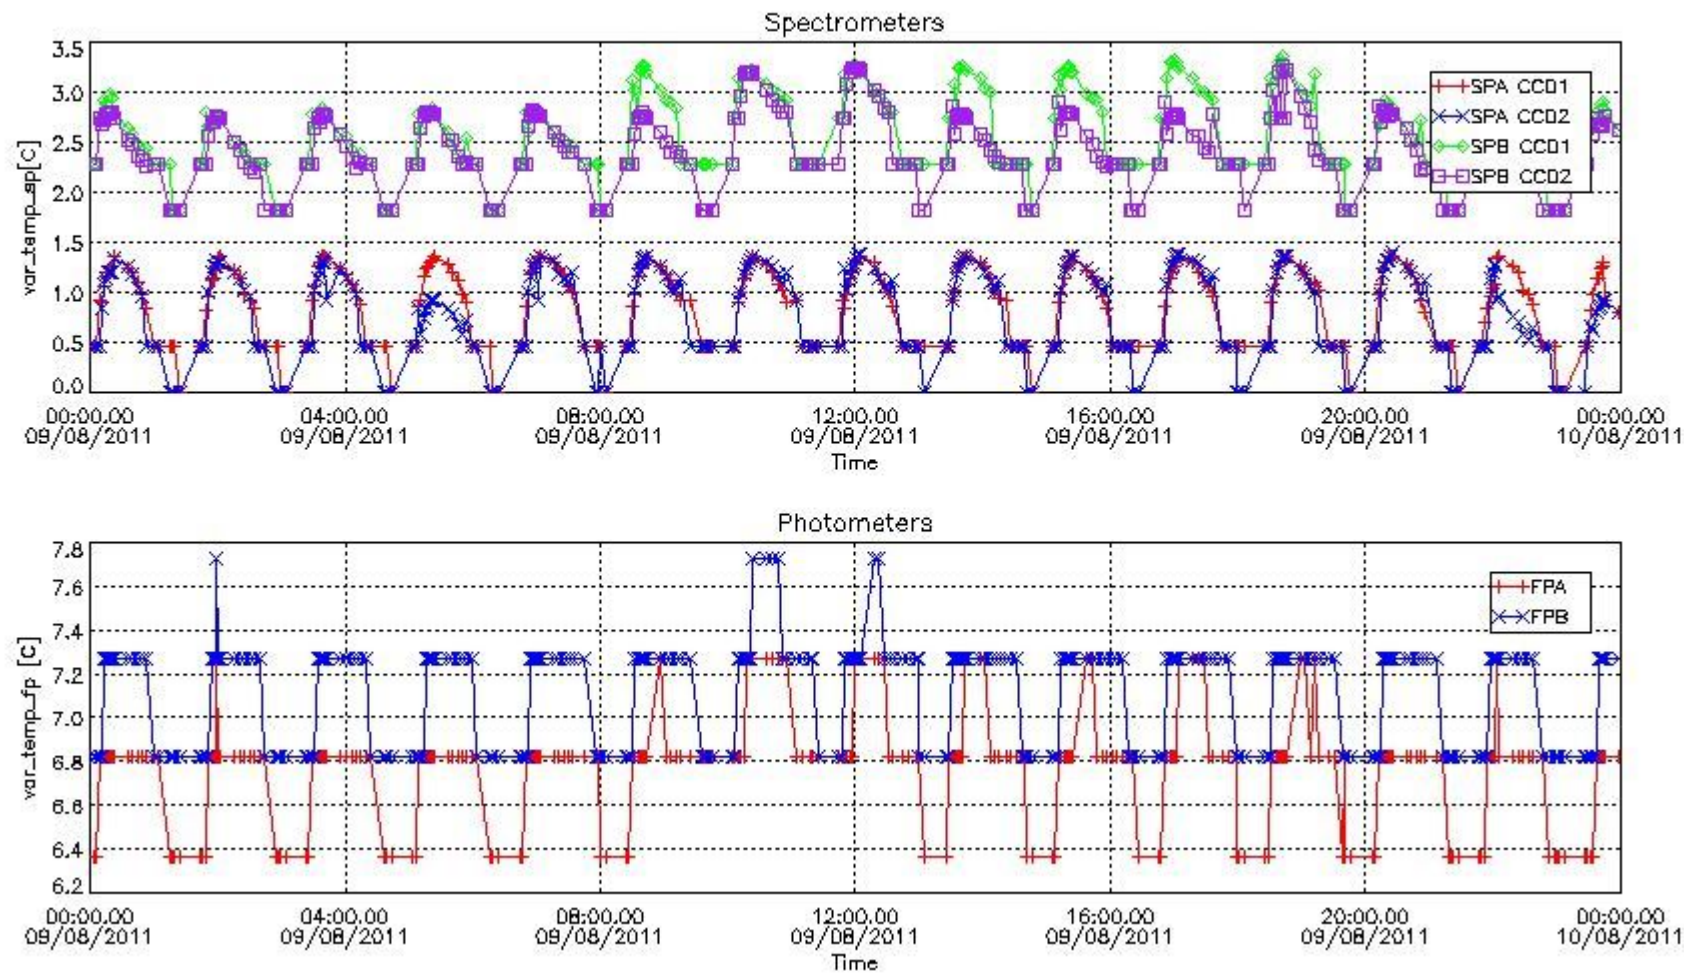

3. Plot of GOMOS spectrometers and photometers temperatures from level 1b data

4. Overview of dark signal processing per product

The Dark Charge (DC) is a temperature-dependant signal added to the useful measurements and it is therefore subtracted from them during the processing. There are two phenomena that produce a continuous increase of the DC: the "hot pixels" (a pixel is "hot" when its DC exceeds by a significant amount its value measured on ground at the same temperature) and the "Random Telegraphic Signal" (abrupt change positive or negative of the CCD pixel signal, random in time, affecting only the DC part of the signal and not the photon generated signal).

In this section a list of products that did not use the Dark Sky Area (DSA) observation for the DC computation is given. It is also provided the mean DC plot per product for dark limb products with no error flag set.

4.1 These products did not use the DSA observation for DC computation:

Product name	DC information
GOM_TRA_1PNPDE20110809_000258_000000463105_00217_49369_2777.N1	DC map used
GOM_TRA_1PNPDE20110809_000538_000000363105_00217_49369_2778.N1	DC map used
GOM_TRA_1PNPDE20110809_000834_000000473105_00217_49369_2779.N1	DC map used
GOM_TRA_1PNPDE20110809_001046_000000453105_00217_49369_2780.N1	DC map used
GOM_TRA_1PNPDE20110809_001342_000000663105_00217_49369_2781.N1	DC map used
GOM_TRA_1PNPDE20110809_001536_000000493105_00217_49369_2782.N1	DC map used
GOM_TRA_1PNPDE20110809_001731_000000473105_00217_49369_2783.N1	DC map used
GOM_TRA_1PNPDE20110809_001854_000000453105_00217_49369_2784.N1	DC map used
GOM_TRA_1PNPDE20110809_002015_000000533105_00217_49369_2785.N1	DC map used
GOM_TRA_1PNPDE20110809_205238_000000413105_00230_49382_3066.N1	DC map used
GOM_TRA_1PNPDE20110809_205628_000000553105_00230_49382_3067.N1	DC map used
GOM_TRA_1PNPDE20110809_210614_000000463105_00230_49382_3068.N1	DC map used