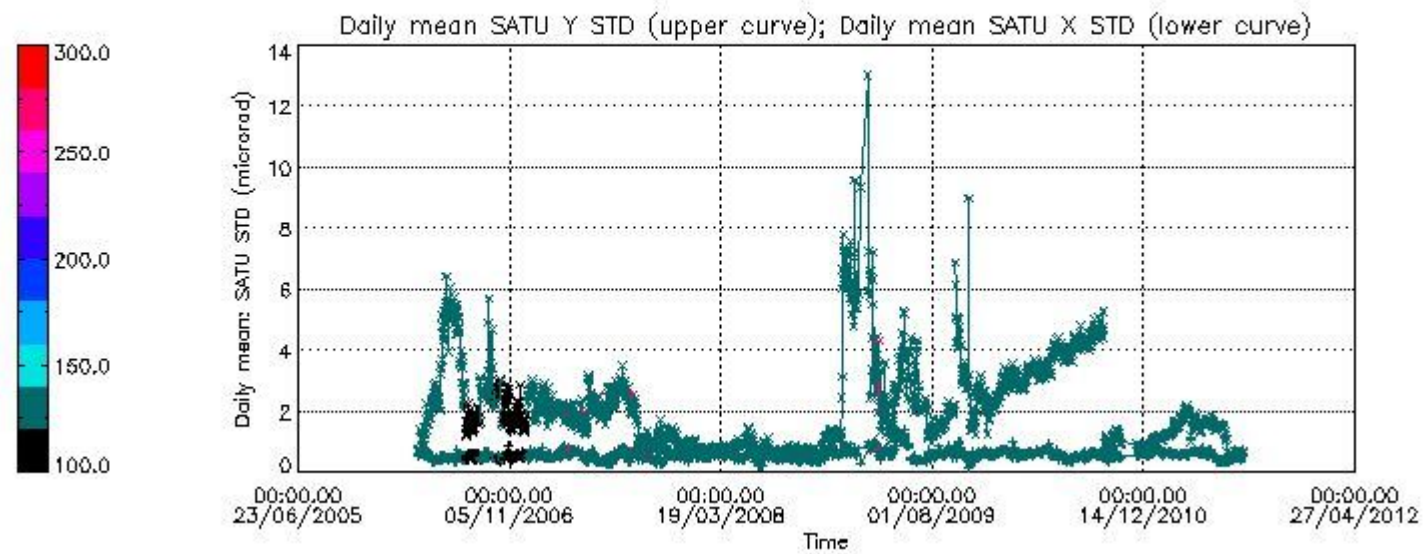

Number of data:	1.2160E+05	1.2160E+05	1.0825E+05	1.0825E+05
90Percentile:	0.90000	0.60000	1.1000	0.70000

7.2.2 Trend of daily SATU NEA St. deviation since 1st April 2006 (dark limb) and of daily SATU NEA 90th percentile since May 2011

The long term trend of the SATU 'X' and 'Y' standard deviations should be constant during the whole mission.

The colorbar represents the start tangent altitude (km) of the occultations.

Upper curve: STD of SATU Y axis

Lower curve: STD of SATU X axis

8. Auxiliary Data Files used for the production reported in section 2.4

The number reported in the third column indicates since which file (see list in section 2.4) the corresponding auxiliary file has been used. The fourth column is the date of those product files.