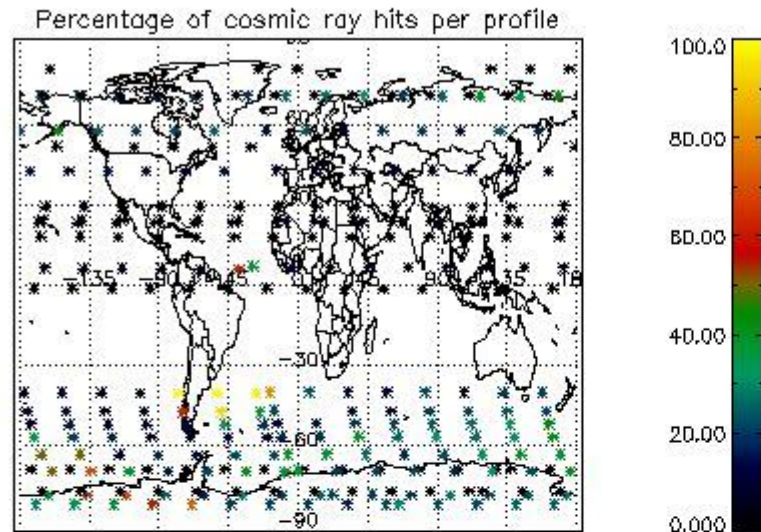

6. Statistics and plot of tangent altitude of the last measurement (DARK & BRIGHT products without errors)

6.1 Statistics on tangent altitude lost:

Statistics	DARK	BRIGHT	TWILIGHT
Mean:	15.735	20.040	NaN
St. deviation:	7.6207	5.8158	NaN
Maximum:	59.706	45.880	NaN
Minimum:	4.4558	3.4370	NaN
Number of data:	118.00	113.00	NaN

6.2 Plot for DARK limb products