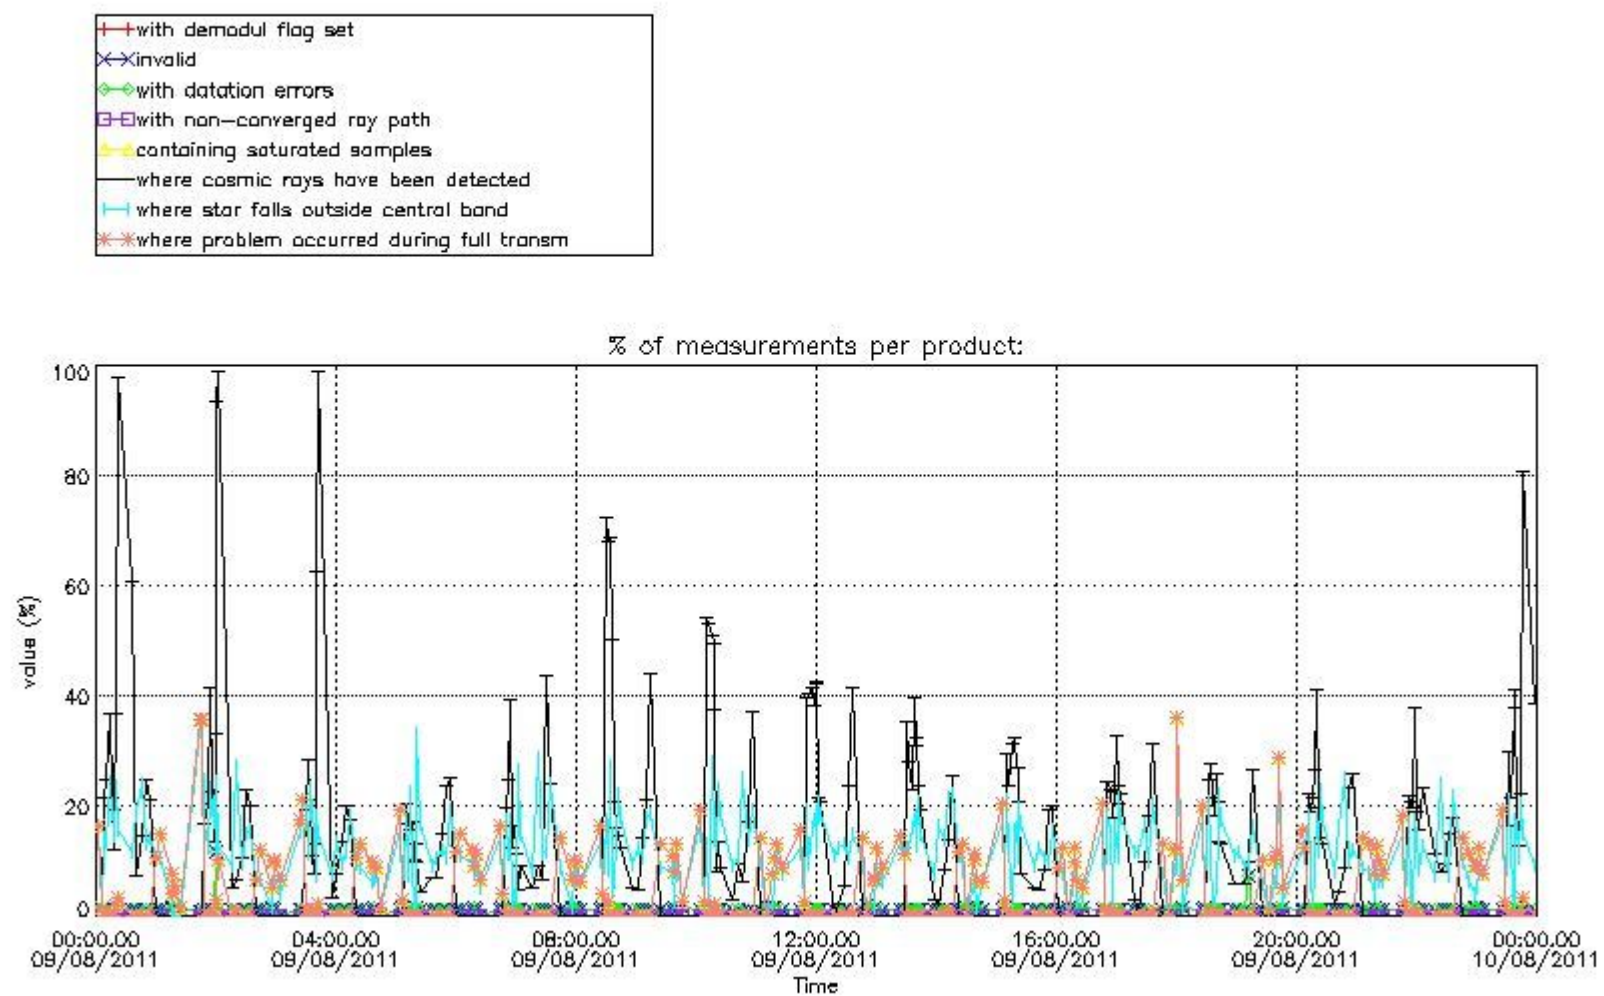

At least one measurement with demodulation flag set:	59.2105 %
Reference spectrum computed from DB:	0.00000 %
Reference spectrum with small number of measurements:	0.00000 %
SATU data not used:	37.1711 %

5.2 Plot quality information per product (time dependant)

5.3 Plot quality information per product (world map)