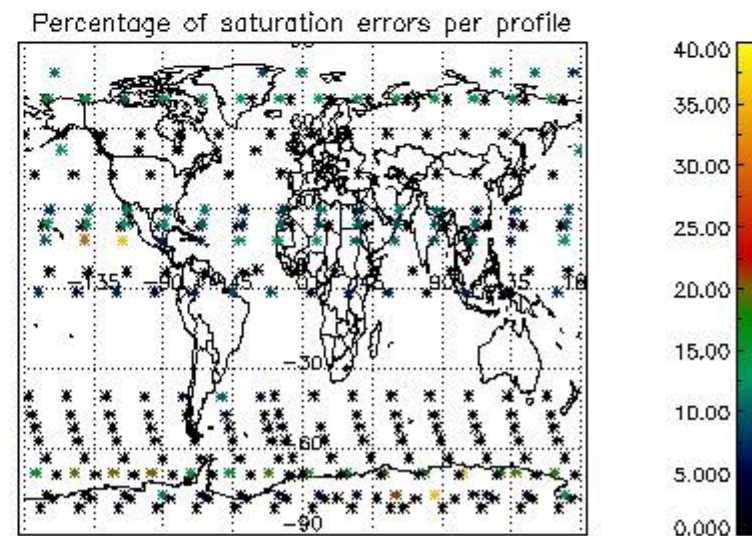

6. Statistics and plot of tangent altitude of the last measurement (DARK & BRIGHT products without errors)

6.1 Statistics on tangent altitude lost:

Statistics	DARK	BRIGHT	TWILIGHT
Mean:	15.735	20.040	NaN
St. deviation:	7.6207	5.8158	NaN
Maximum:	59.706	45.880	NaN
Minimum:	4.4558	3.4370	NaN
Number of data:	118.00	113.00	NaN

6.2 Plot for DARK limb products