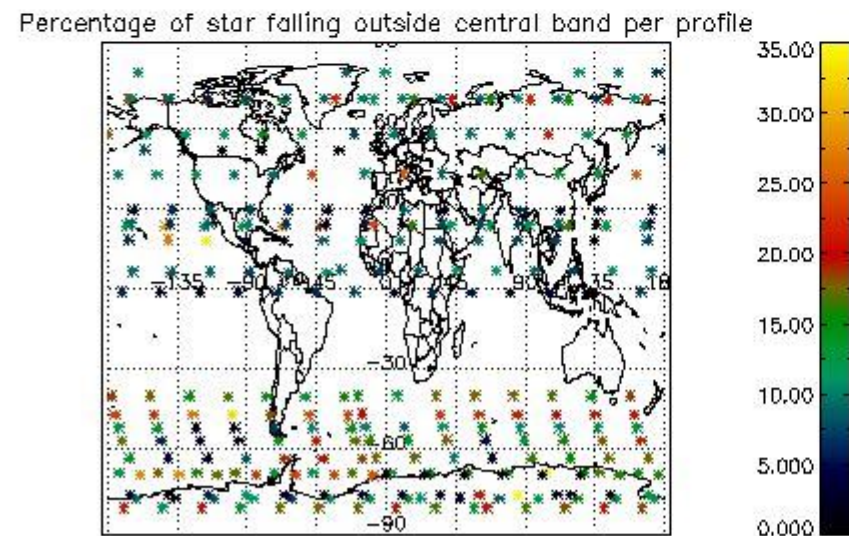

6. Statistics and plot of tangent altitude of the last measurement (DARK & BRIGHT products without errors)

6.1 Statistics on tangent altitude lost:

Statistics	DARK	BRIGHT	TWILIGHT
Mean:	15.735	20.040	NaN
St. deviation:	7.6207	5.8158	NaN
Maximum:	59.706	45.880	NaN
Minimum:	4.4558	3.4370	NaN
Number of data:	118.00	113.00	NaN

6.2 Plot for DARK limb products