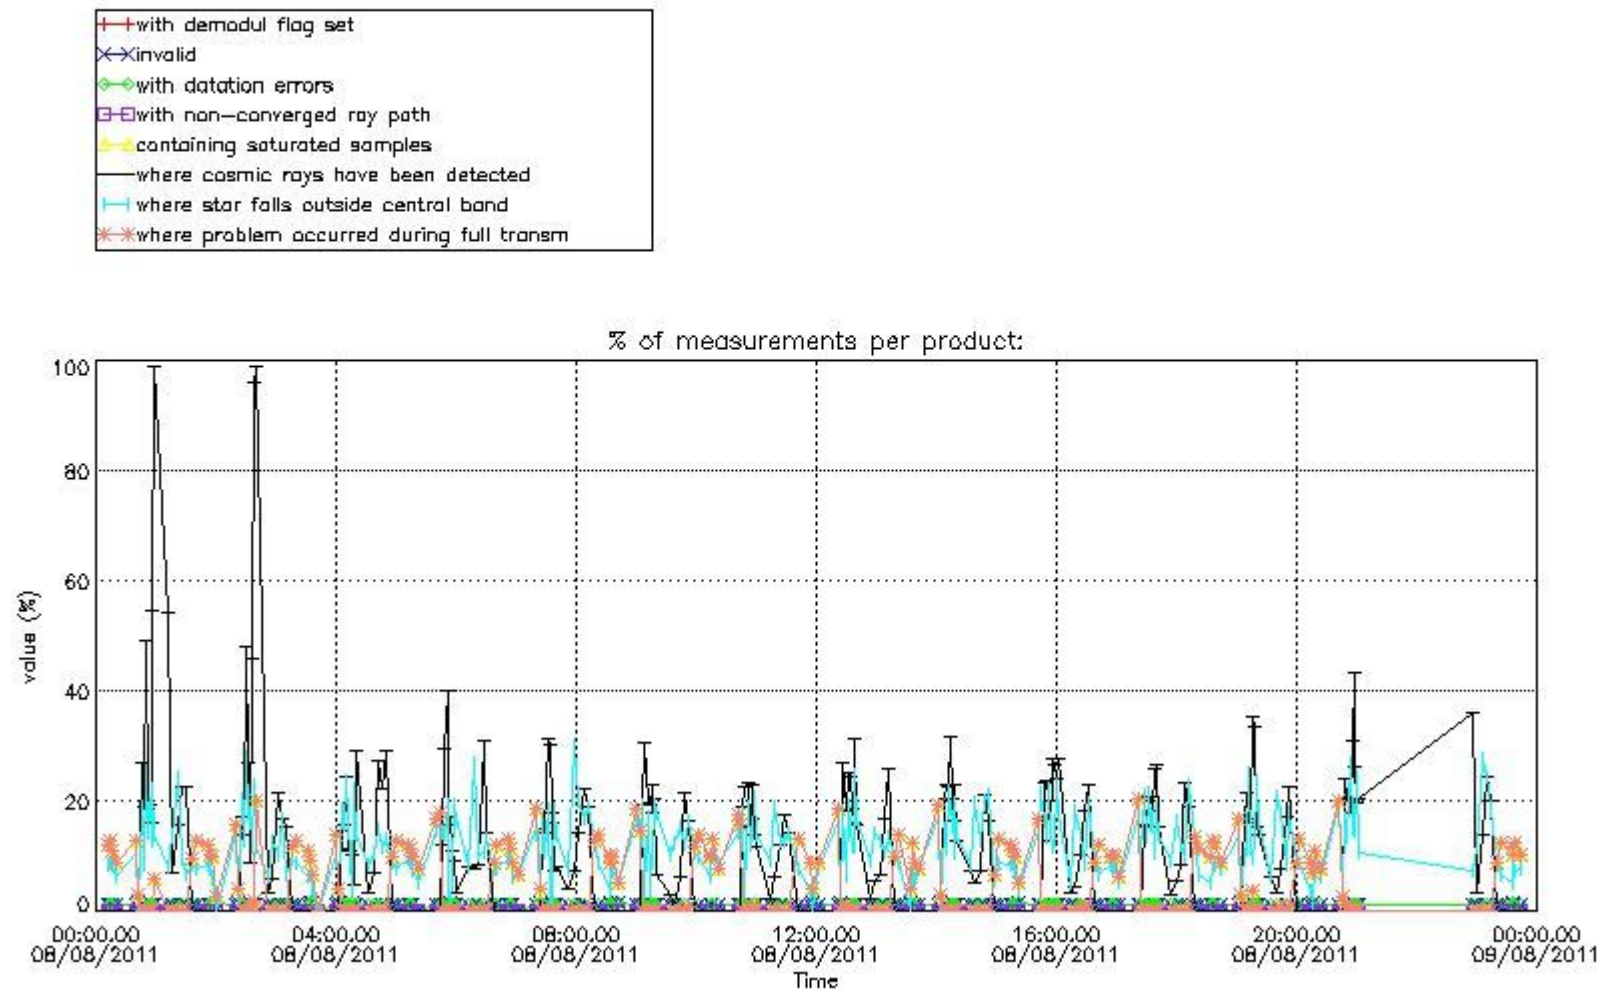

At least one measurement with demodulation flag set:	53.6232 %
Reference spectrum computed from DB:	0.00000 %
Reference spectrum with small number of measurements:	0.00000 %
SATU data not used:	43.4783 %

5.2 Plot quality information per product (time dependant)

5.3 Plot quality information per product (world map)