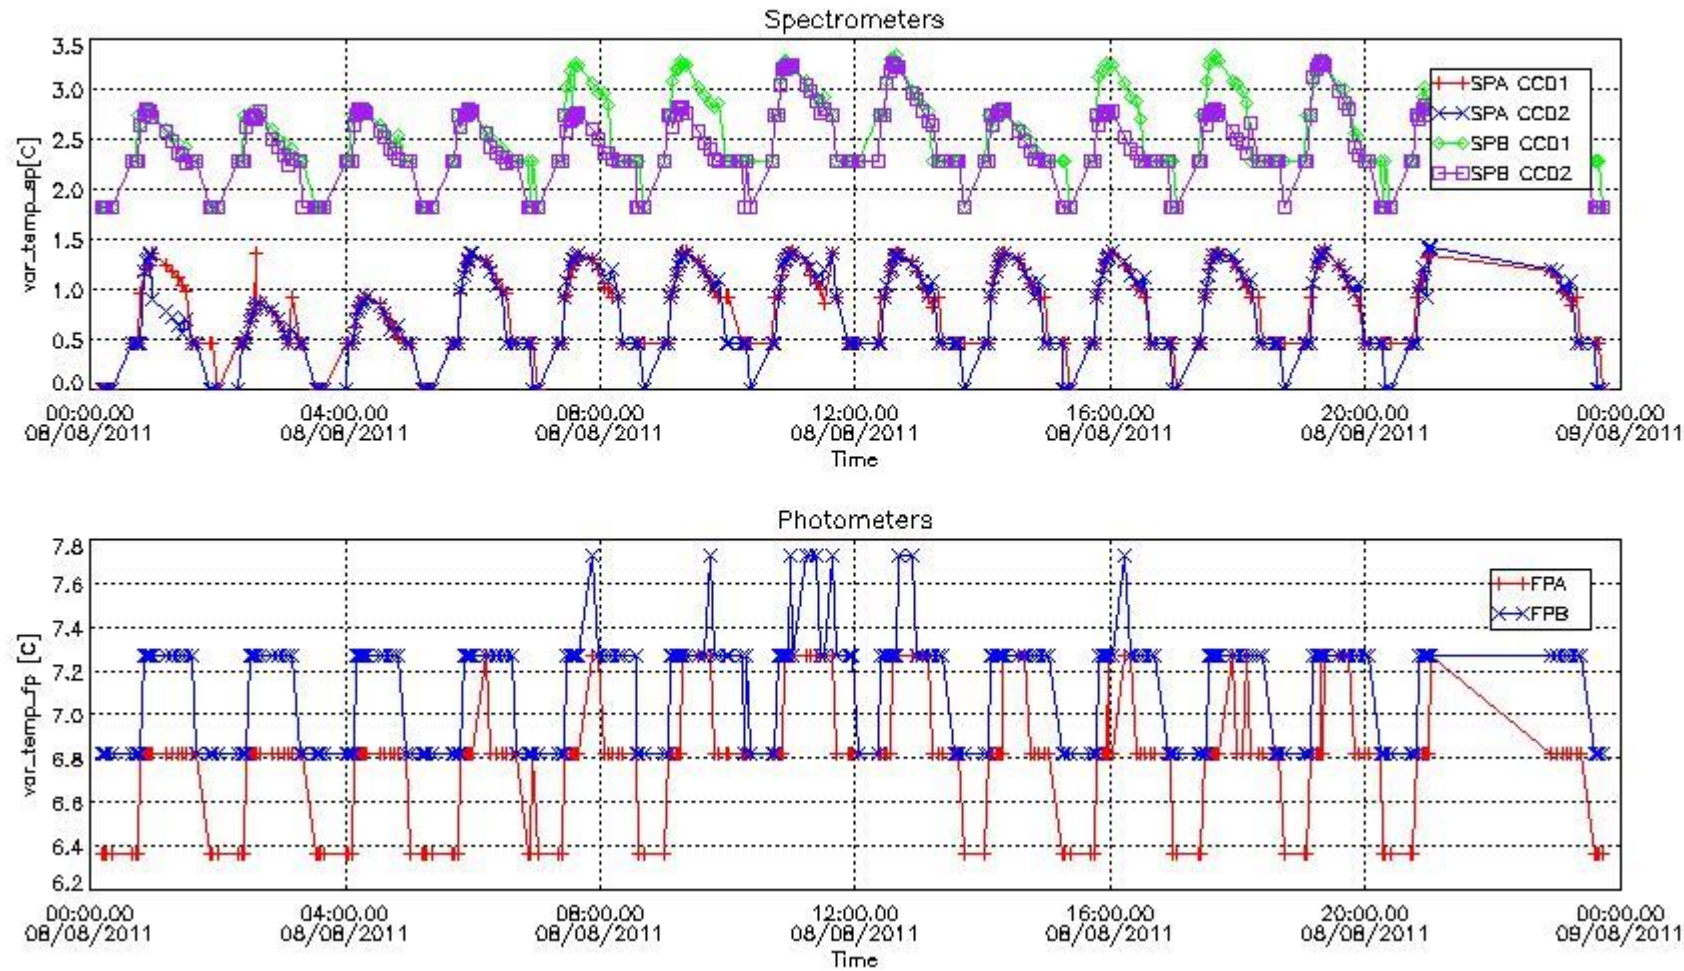

4. Overview of dark signal processing per product

The Dark Charge (DC) is a temperature-dependant signal added to the useful measurements and it is therefore subtracted from them during the processing. There are two phenomena that produce a continuous increase of the DC: the "hot pixels" (a pixel is "hot" when its DC exceeds by a significant amount its value measured on ground at the same temperature) and the "Random Telegraphic Signal" (abrupt change positive or negative of the CCD pixel signal, random in time, affecting only the DC part of the signal and not the photon generated signal).

In this section a list of products that did not use the Dark Sky Area (DSA) observation for the DC computation is given. It is also provided the mean DC plot per product for dark limb products with no error flag set.

4.1 These products did not use the DSA observation for DC computation:

Product name	DC information
GOM_TRA_1PNPDE20110808_194902_000000413105_00215_49367_2708.N1	DC map used
GOM_TRA_1PNPDE20110808_195250_000000603105_00215_49367_2709.N1	DC map used
GOM_TRA_1PNPDE20110808_195903_000000463105_00215_49367_2710.N1	DC map used
GOM_TRA_1PNPDE20110808_200245_000000463105_00215_49367_2711.N1	DC map used
GOM_TRA_1PNPDE20110808_201444_000000403105_00215_49367_2712.N1	DC map used
GOM_TRA_1PNPDE20110808_201610_000000373105_00215_49367_2713.N1	DC map used
GOM_TRA_1PNPDE20110808_201755_000000413105_00215_49367_2714.N1	DC map used
GOM_TRA_1PNPDE20110808_202319_000000403105_00215_49367_2715.N1	DC map used
GOM_TRA_1PNPDE20110808_204230_000000483105_00215_49367_2716.N1	DC map used
GOM_TRA_1PNPDE20110808_204510_000000373105_00215_49367_2717.N1	DC map used
GOM_TRA_1PNPDE20110808_204805_000000483105_00215_49367_2718.N1	DC map used
GOM_TRA_1PNPDE20110808_205018_000000453105_00215_49367_2719.N1	DC map used
GOM_TRA_1PNPDE20110808_205314_000000673105_00215_49367_2720.N1	DC map used
GOM_TRA_1PNPDE20110808_205507_000000473105_00215_49367_2721.N1	DC map used