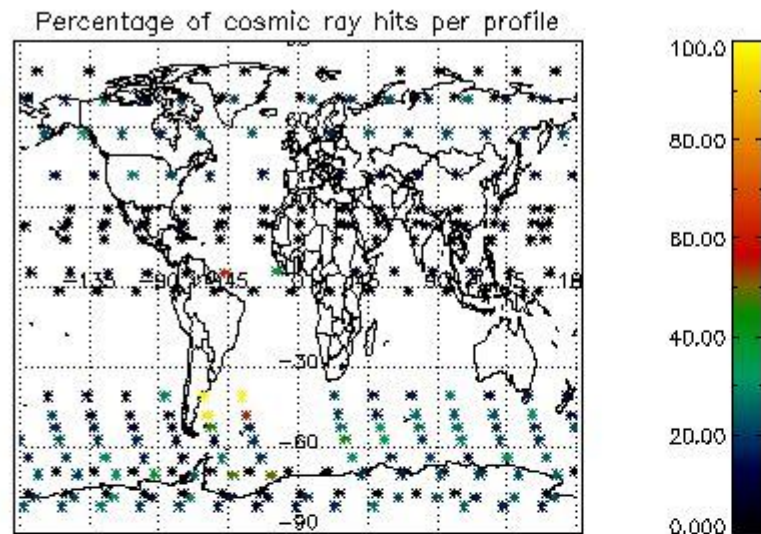

6. Statistics and plot of tangent altitude of the last measurement (DARK & BRIGHT products without errors)

6.1 Statistics on tangent altitude lost:

Statistics	DARK	BRIGHT	TWILIGHT
Mean:	14.396	18.876	NaN
St. deviation:	3.7834	3.8024	NaN
Maximum:	23.981	32.968	NaN
Minimum:	5.7690	10.794	NaN
Number of data:	104.00	120.00	NaN

6.2 Plot for DARK limb products