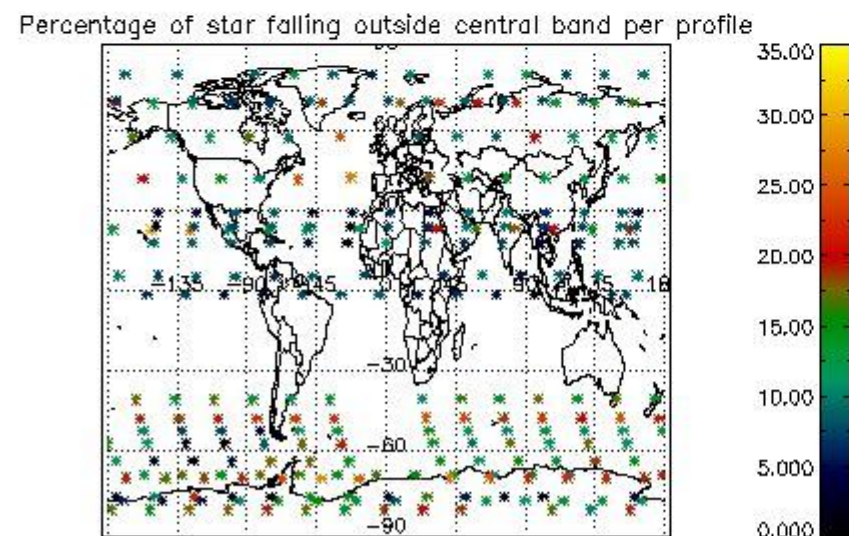

6. Statistics and plot of tangent altitude of the last measurement (DARK & BRIGHT products without errors)

6.1 Statistics on tangent altitude lost:

Statistics	DARK	BRIGHT	TWILIGHT
Mean:	14.396	18.876	NaN
St. deviation:	3.7834	3.8024	NaN
Maximum:	23.981	32.968	NaN
Minimum:	5.7690	10.794	NaN
Number of data:	104.00	120.00	NaN

6.2 Plot for DARK limb products