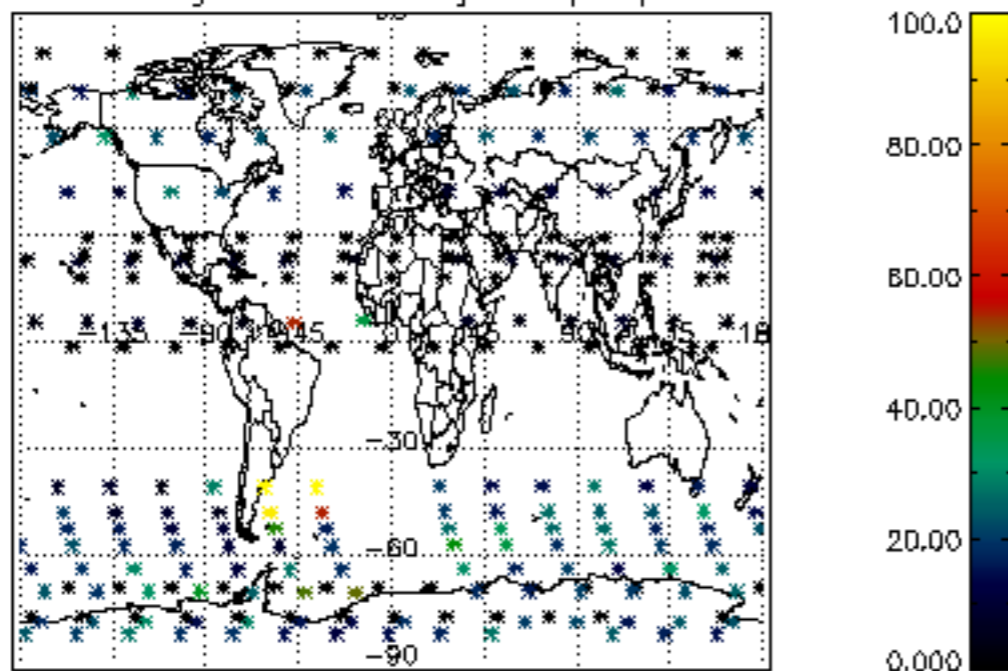

Percentage of cosmic ray hits per profile

Percentage of datation errors per profile

Percentage of star falling outside central band per profile

Percentage of saturation errors per profile

Tangent altitude at which the star is lost