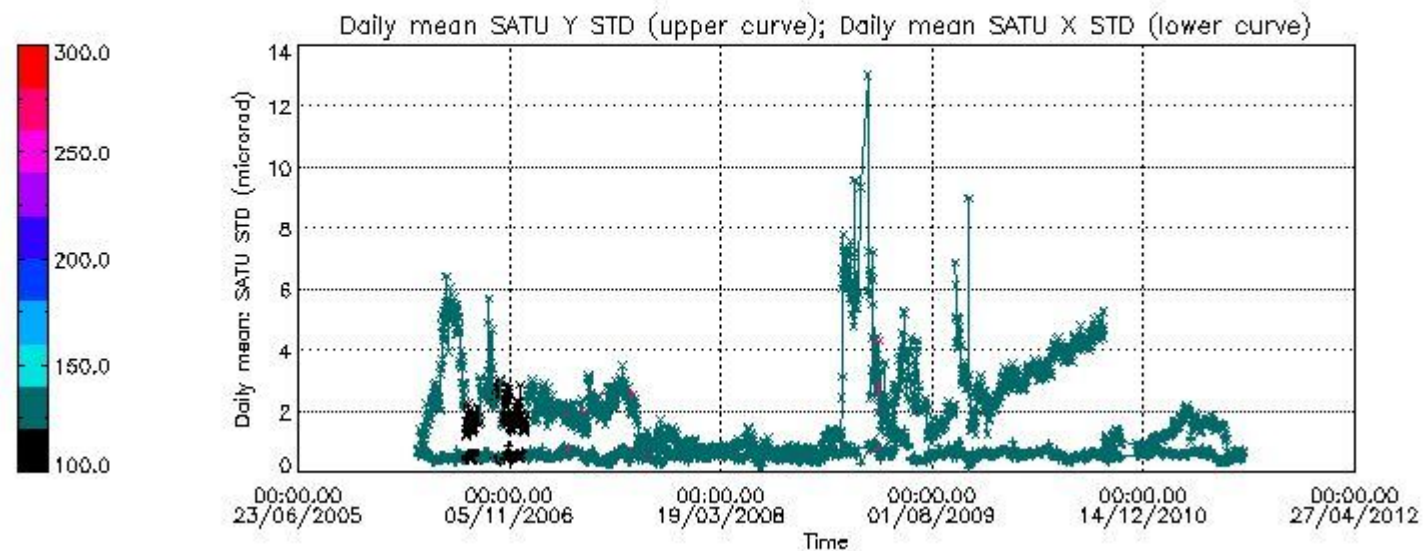

Number of data:	1.0635E+05	1.0635E+05	1.1510E+05	1.1510E+05
90Percentile:	0.90000	0.60000	1.1000	0.70000

7.2.2 Trend of daily SATU NEA St. deviation since 1st April 2006 (dark limb) and of daily SATU NEA 90th percentile since May 2011

The long term trend of the SATU 'X' and 'Y' standard deviations should be constant during the whole mission.

The colorbar represents the start tangent altitude (km) of the occultations.

Upper curve: STD of SATU Y axis

Lower curve: STD of SATU X axis

8. Auxiliary Data Files used for the production reported in section 2.4

The number reported in the third column indicates since which file (see list in section 2.4) the corresponding auxiliary file has been used. The fourth column is the date of those product files.