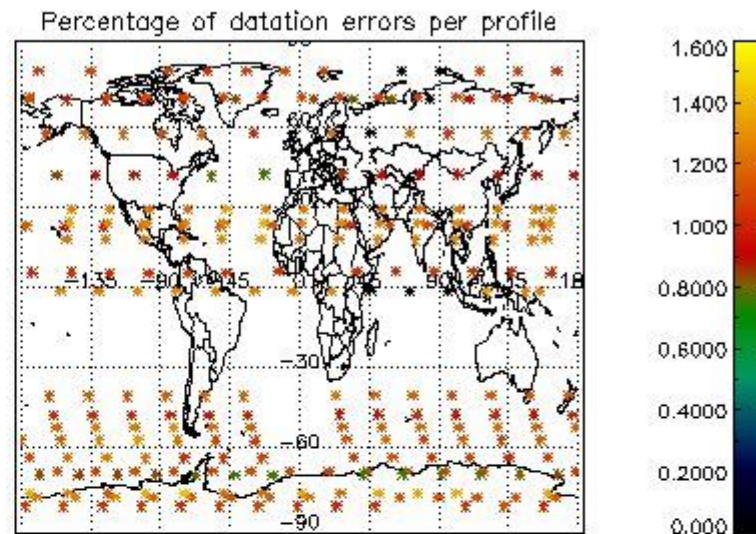

6. Statistics and plot of tangent altitude of the last measurement (DARK & BRIGHT products without errors)

6.1 Statistics on tangent altitude lost:

Statistics	DARK	BRIGHT	TWILIGHT
Mean:	14.396	18.876	NaN
St. deviation:	3.7834	3.8024	NaN
Maximum:	23.981	32.968	NaN
Minimum:	5.7690	10.794	NaN
Number of data:	104.00	120.00	NaN

6.2 Plot for DARK limb products