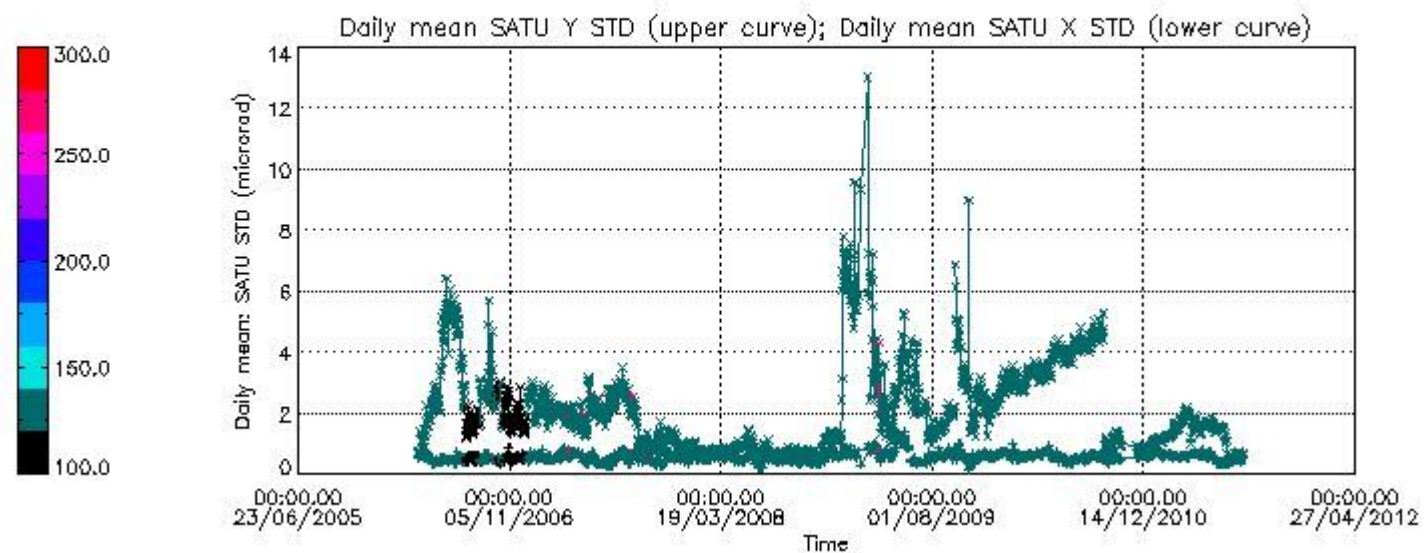

Number of data:	1.1425E+05	1.1425E+05	1.2400E+05	1.2400E+05
90Percentile:	0.90000	0.60000	1.1000	0.70000

7.2.2 Trend of daily SATU NEA St. deviation since 1st April 2006 (dark limb) and of daily SATU NEA 90th percentile since May 2011

The long term trend of the SATU 'X' and 'Y' standard deviations should be constant during the whole mission.

The colorbar represents the start tangent altitude (km) of the occultations.

Upper curve: STD of SATU Y axis

Lower curve: STD of SATU X axis

8. Auxiliary Data Files used for the production reported in section 2.4

The number reported in the third column indicates since which file (see list in section 2.4) the corresponding auxiliary file has been used. The fourth column is the date of those product files.