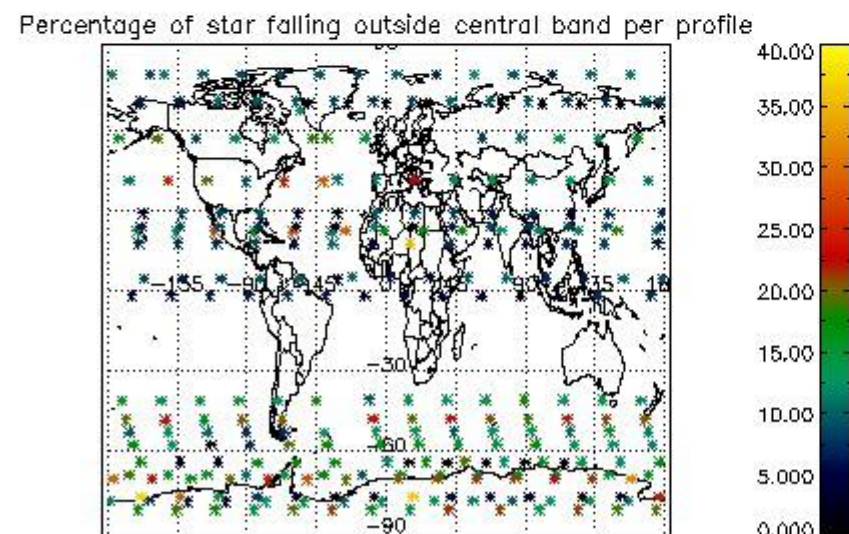

6. Statistics and plot of tangent altitude of the last measurement (DARK & BRIGHT products without errors)

6.1 Statistics on tangent altitude lost:

Statistics	DARK	BRIGHT	TWILIGHT
Mean:	14.284	18.421	NaN
St. deviation:	3.6091	5.0912	NaN
Maximum:	25.142	48.668	NaN
Minimum:	4.9047	3.0830	NaN
Number of data:	113.00	129.00	NaN

6.2 Plot for DARK limb products