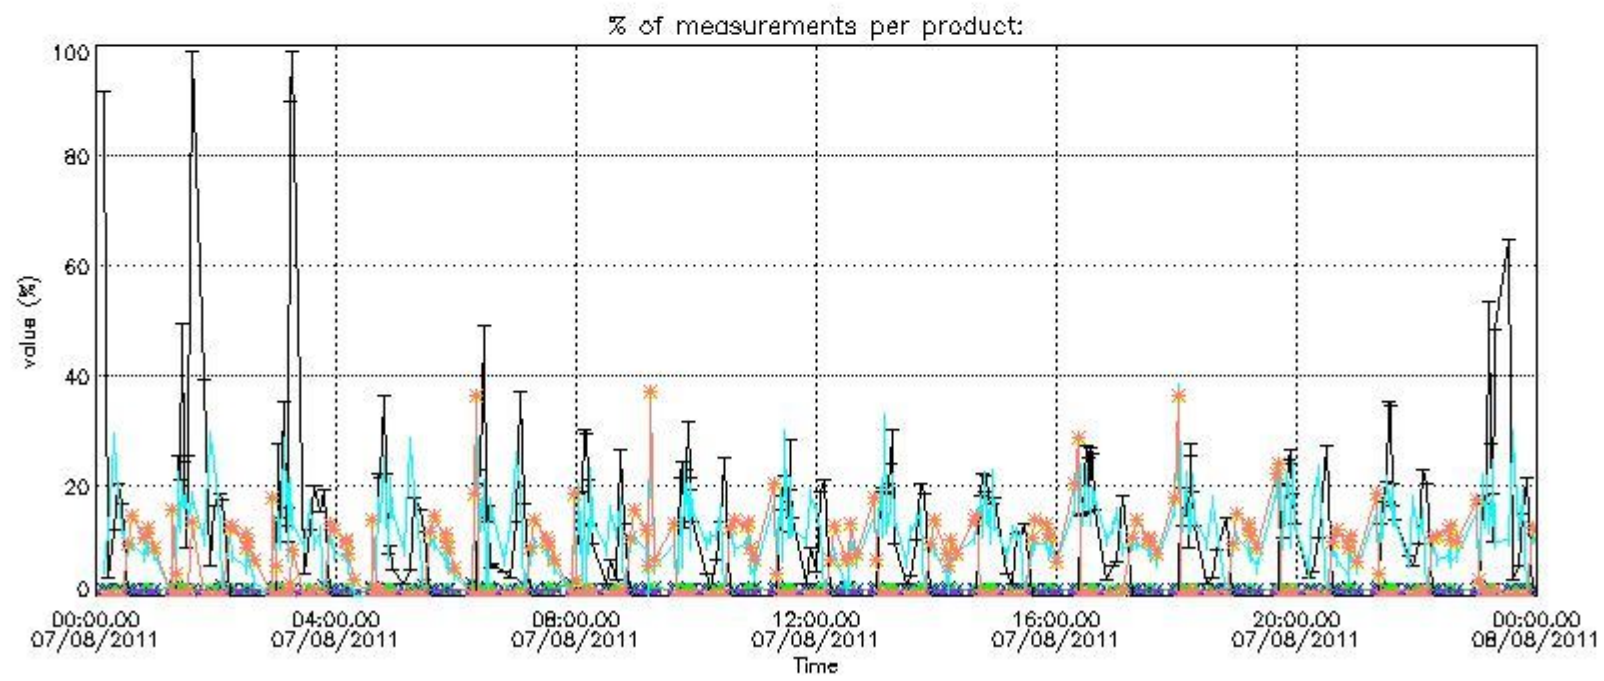

5.1 Percentage of products during reporting period with:

At least one measurement with demodulation flag set:	52.9801 %
Reference spectrum computed from DB:	0.00000 %
Reference spectrum with small number of measurements:	0.00000 %
SATU data not used:	42.7152 %

5.2 Plot quality information per product (time dependant)

5.3 Plot quality information per product (world map)