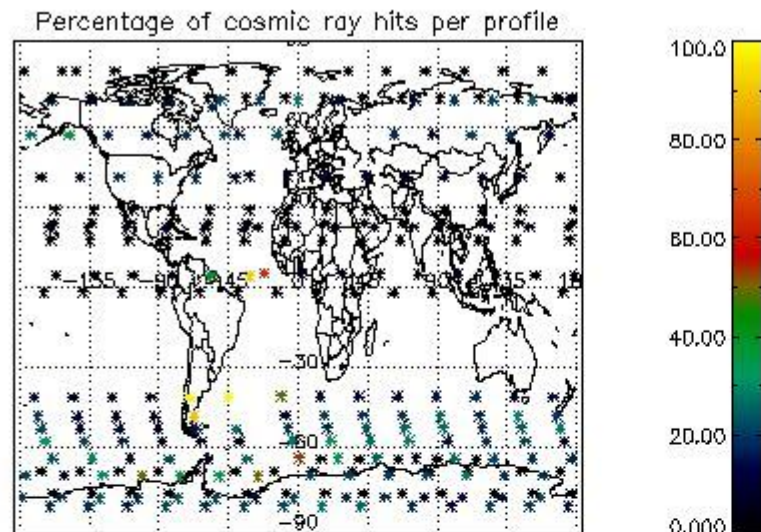

6. Statistics and plot of tangent altitude of the last measurement (DARK & BRIGHT products without errors)

6.1 Statistics on tangent altitude lost:

Statistics	DARK	BRIGHT	TWILIGHT
Mean:	14.284	18.421	NaN
St. deviation:	3.6091	5.0912	NaN
Maximum:	25.142	48.668	NaN
Minimum:	4.9047	3.0830	NaN
Number of data:	113.00	129.00	NaN

6.2 Plot for DARK limb products