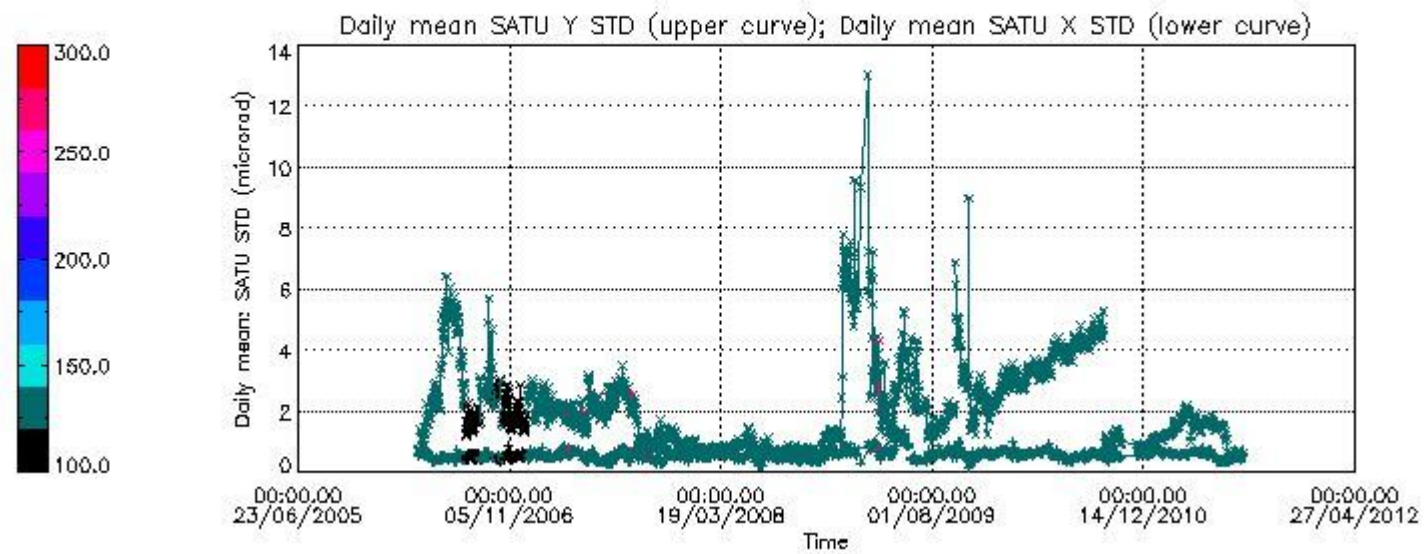

Number of data:	61950.	61950.	81150.	81150.
90Percentile:	0.90000	0.50000	1.3000	0.90000

7.2.2 Trend of daily SATU NEA St. deviation since 1st April 2006 (dark limb) and of daily SATU NEA 90th percentile since May 2011

The long term trend of the SATU 'X' and 'Y' standard deviations should be constant during the whole mission.

The colorbar represents the start tangent altitude (km) of the occultations.

Upper curve: STD of SATU Y axis

Lower curve: STD of SATU X axis

8. Auxiliary Data Files used for the production reported in section 2.4

The number reported in the third column indicates since which file (see list in section 2.4) the corresponding auxiliary file has been used. The fourth column is the date of those product files.