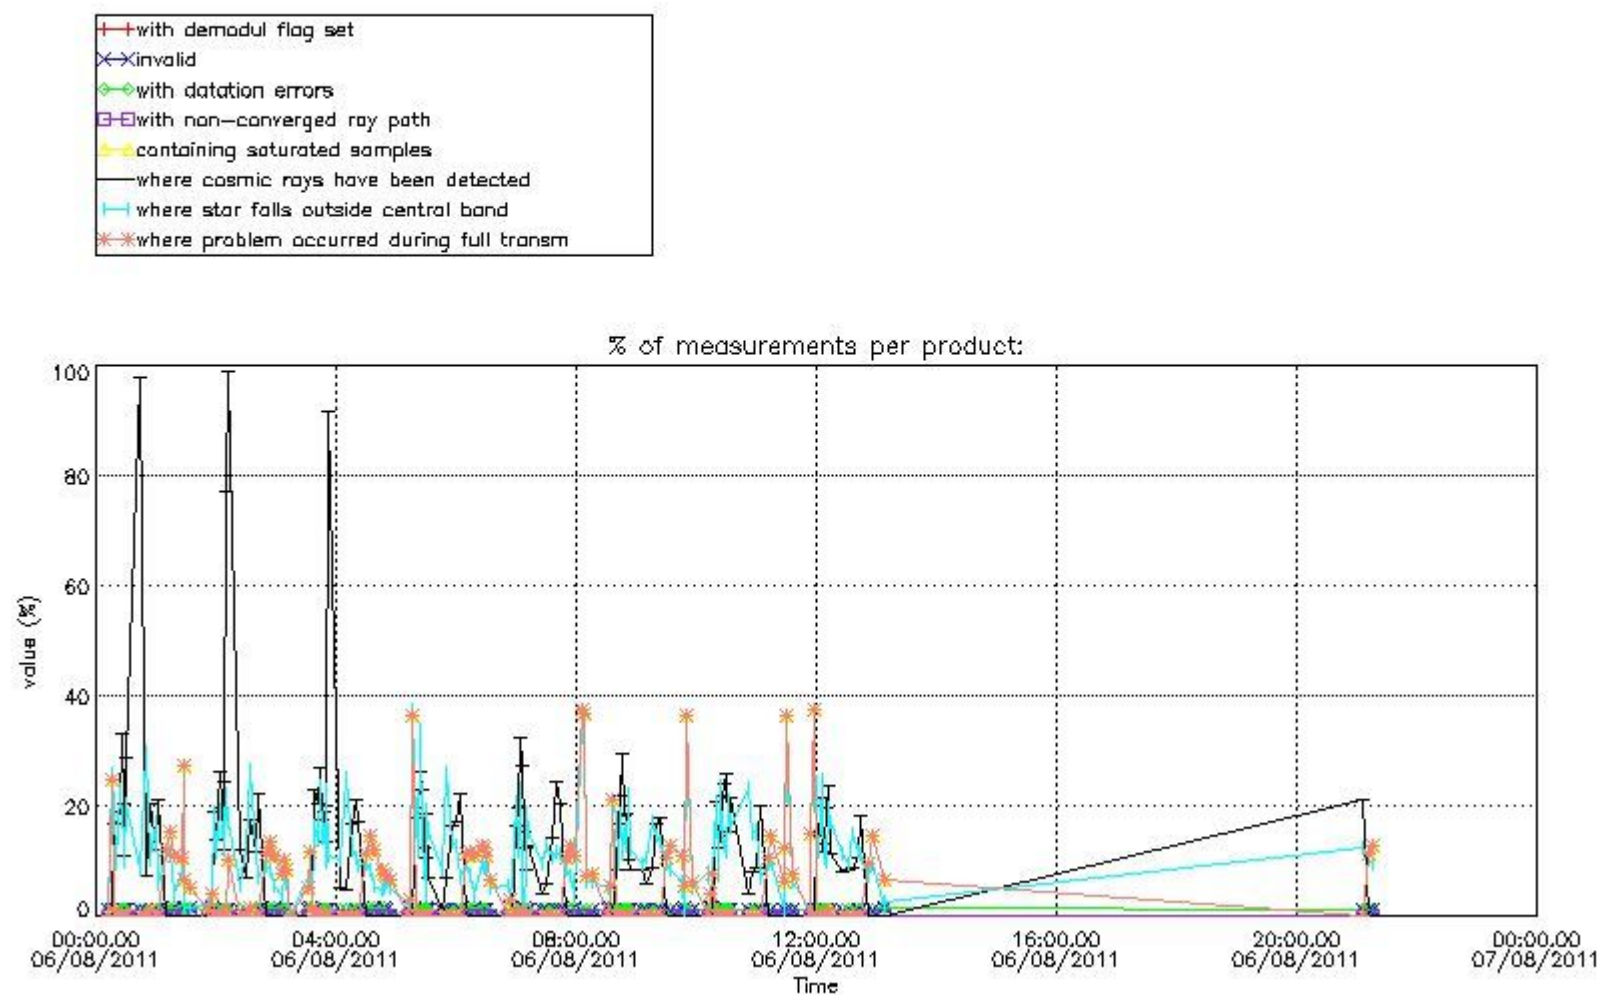

At least one measurement with demodulation flag set:	50.0000 %
Reference spectrum computed from DB:	0.00000 %
Reference spectrum with small number of measurements:	0.00000 %
SATU data not used:	46.6292 %

5.2 Plot quality information per product (time dependant)

5.3 Plot quality information per product (world map)