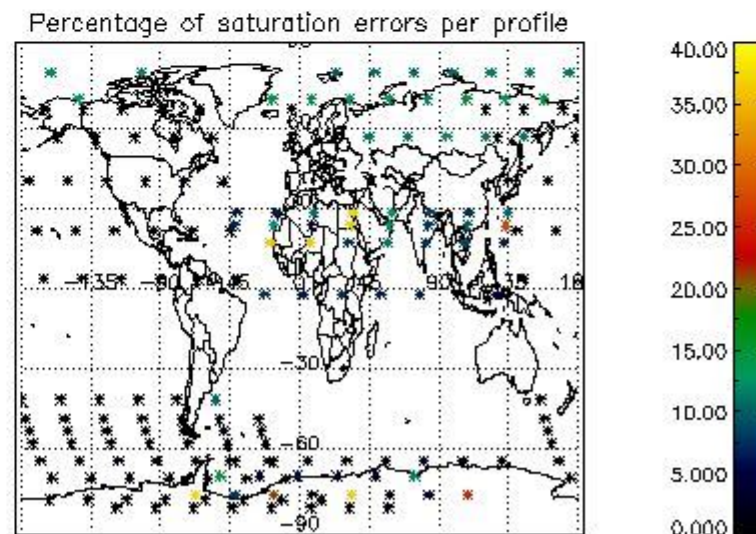

## 5. Demodulation flag and quality information monitoring

In this section it is presented the modulation information extracted from the pcd (product confidence data) at measurement level and information extracted from the Quality Summary dataset. Only products without errors (error flag in the MPH set to "0") are used.

### 5.1 Percentage of products during reporting period with:

At least one measurement with demodulation flag set:	50.0000 %
Reference spectrum computed from DB:	0.00000 %
Reference spectrum with small number of measurements:	0.00000 %
SATU data not used:	46.6292 %

5.2 Plot quality information per product (time dependant)

5.3 Plot quality information per product (world map)