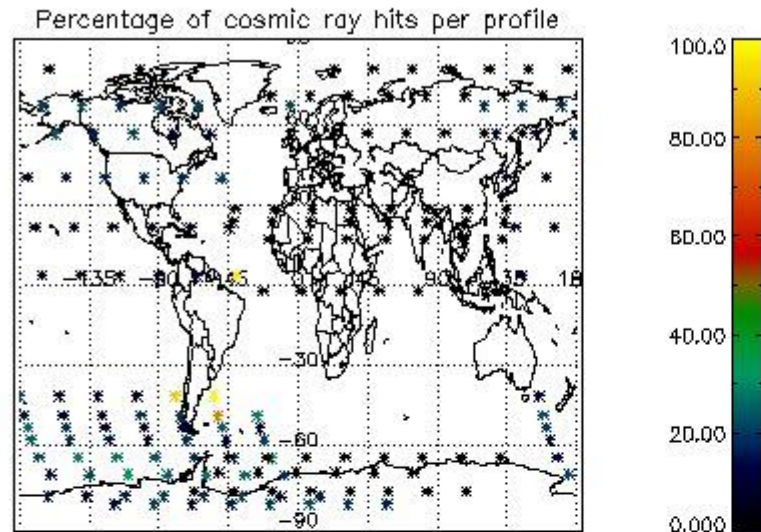

6. Statistics and plot of tangent altitude of the last measurement (DARK & BRIGHT products without errors)

6.1 Statistics on tangent altitude lost:

Statistics	DARK	BRIGHT	TWILIGHT
Mean:	13.973	18.739	NaN
St. deviation:	3.8301	5.8860	NaN
Maximum:	21.290	31.257	NaN
Minimum:	4.1089	3.3856	NaN
Number of data:	62.000	83.000	NaN

6.2 Plot for DARK limb products