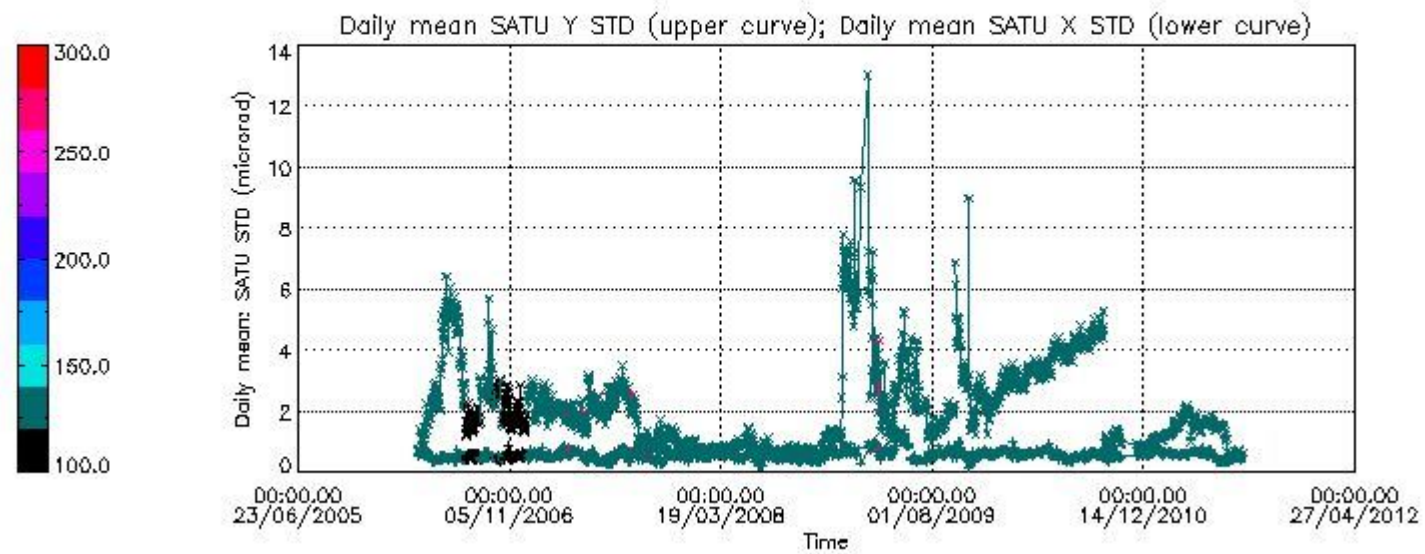

Number of data:	1.1235E+05	1.1235E+05	1.2470E+05	1.2470E+05
90Percentile:	0.90000	0.50000	1.4000	1.0000

7.2.2 Trend of daily SATU NEA St. deviation since 1st April 2006 (dark limb) and of daily SATU NEA 90th percentile since May 2011

The long term trend of the SATU 'X' and 'Y' standard deviations should be constant during the whole mission.

The colorbar represents the start tangent altitude (km) of the occultations.

Upper curve: STD of SATU Y axis

Lower curve: STD of SATU X axis

8. Auxiliary Data Files used for the production reported in section 2.4

The number reported in the third column indicates since which file (see list in section 2.4) the corresponding auxiliary file has been used. The fourth column is the date of those product files.