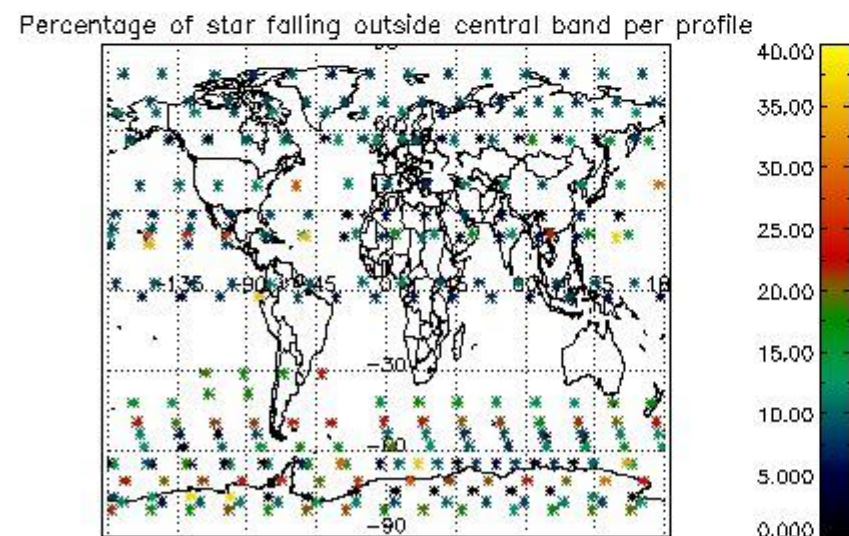

6. Statistics and plot of tangent altitude of the last measurement (DARK & BRIGHT products without errors)

6.1 Statistics on tangent altitude lost:

Statistics	DARK	BRIGHT	TWILIGHT
Mean:	14.246	18.897	NaN
St. deviation:	3.5727	6.0344	NaN
Maximum:	22.406	39.619	NaN
Minimum:	5.6854	3.3370	NaN
Number of data:	112.00	126.00	NaN

6.2 Plot for DARK limb products