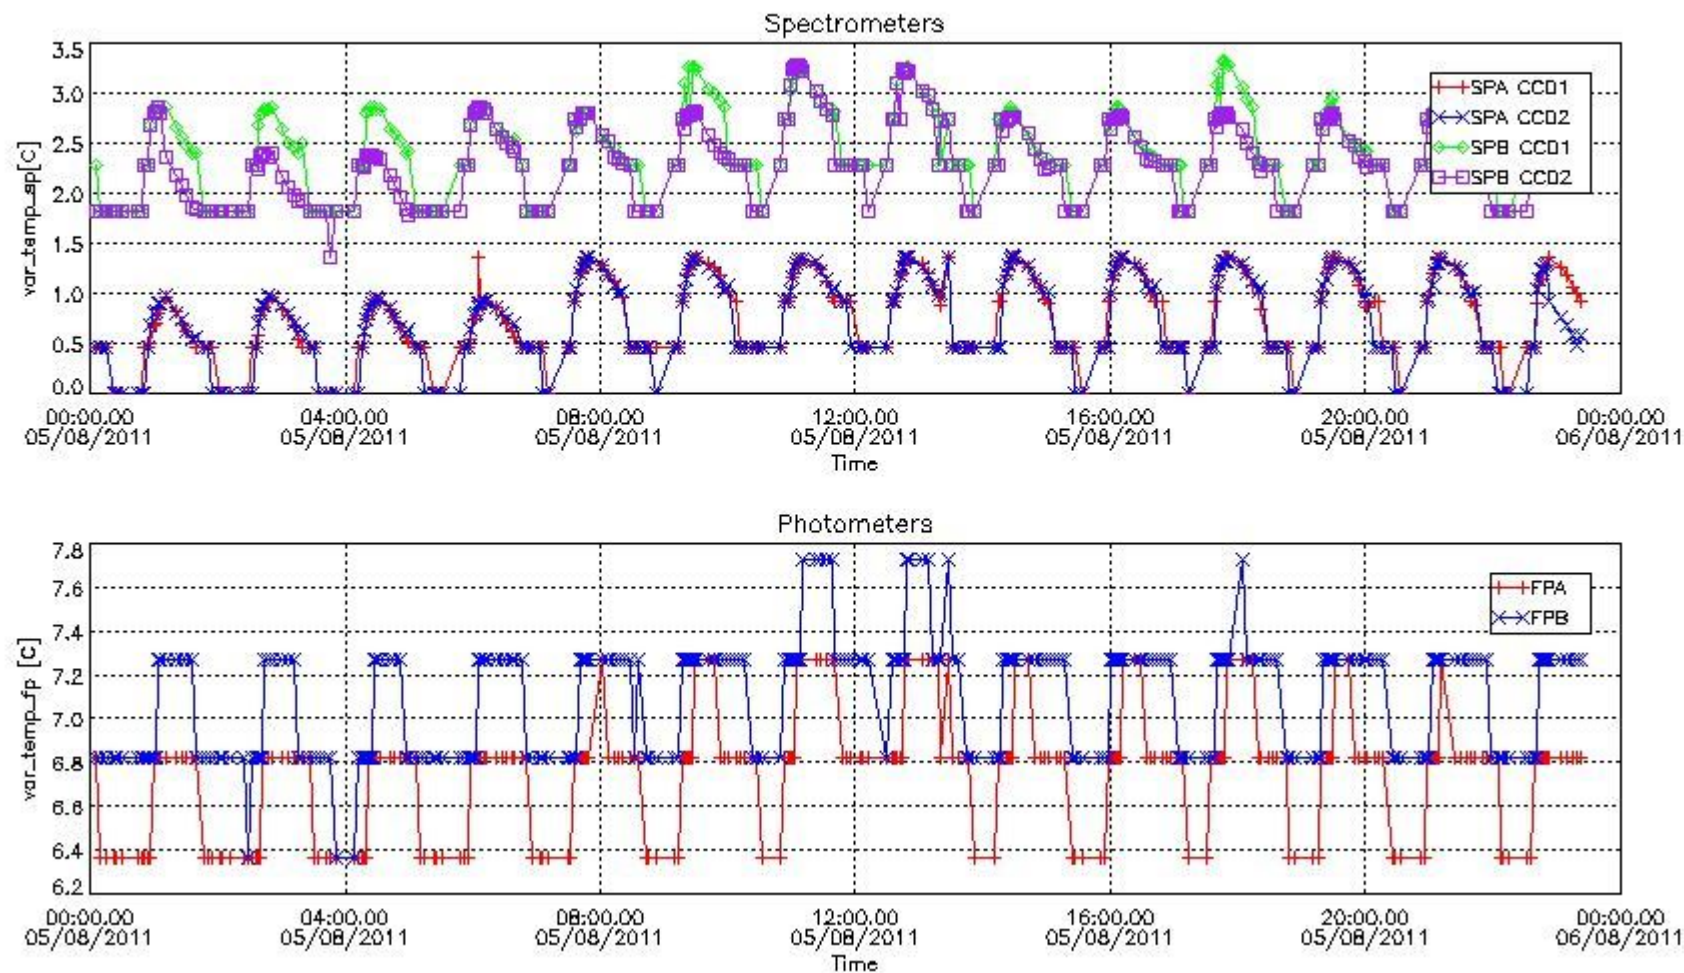

3. Plot of GOMOS spectrometers and photometers temperatures from level 1b data

4. Overview of dark signal processing per product

The Dark Charge (DC) is a temperature-dependant signal added to the useful measurements and it is therefore subtracted from them during the processing. There are two phenomena that produce a continuous increase of the DC: the "hot pixels" (a pixel is "hot" when its DC exceeds by a significant amount its value measured on ground at the same temperature) and the "Random Telegraphic Signal" (abrupt change positive or negative of the CCD pixel signal, random in time, affecting only the DC part of the signal and not the photon generated signal).

In this section a list of products that did not use the Dark Sky Area (DSA) observation for the DC computation is given. It is also provided the mean DC plot per product for dark limb products with no error flag set.

4.1 These products did not use the DSA observation for DC computation:

Product name	DC information