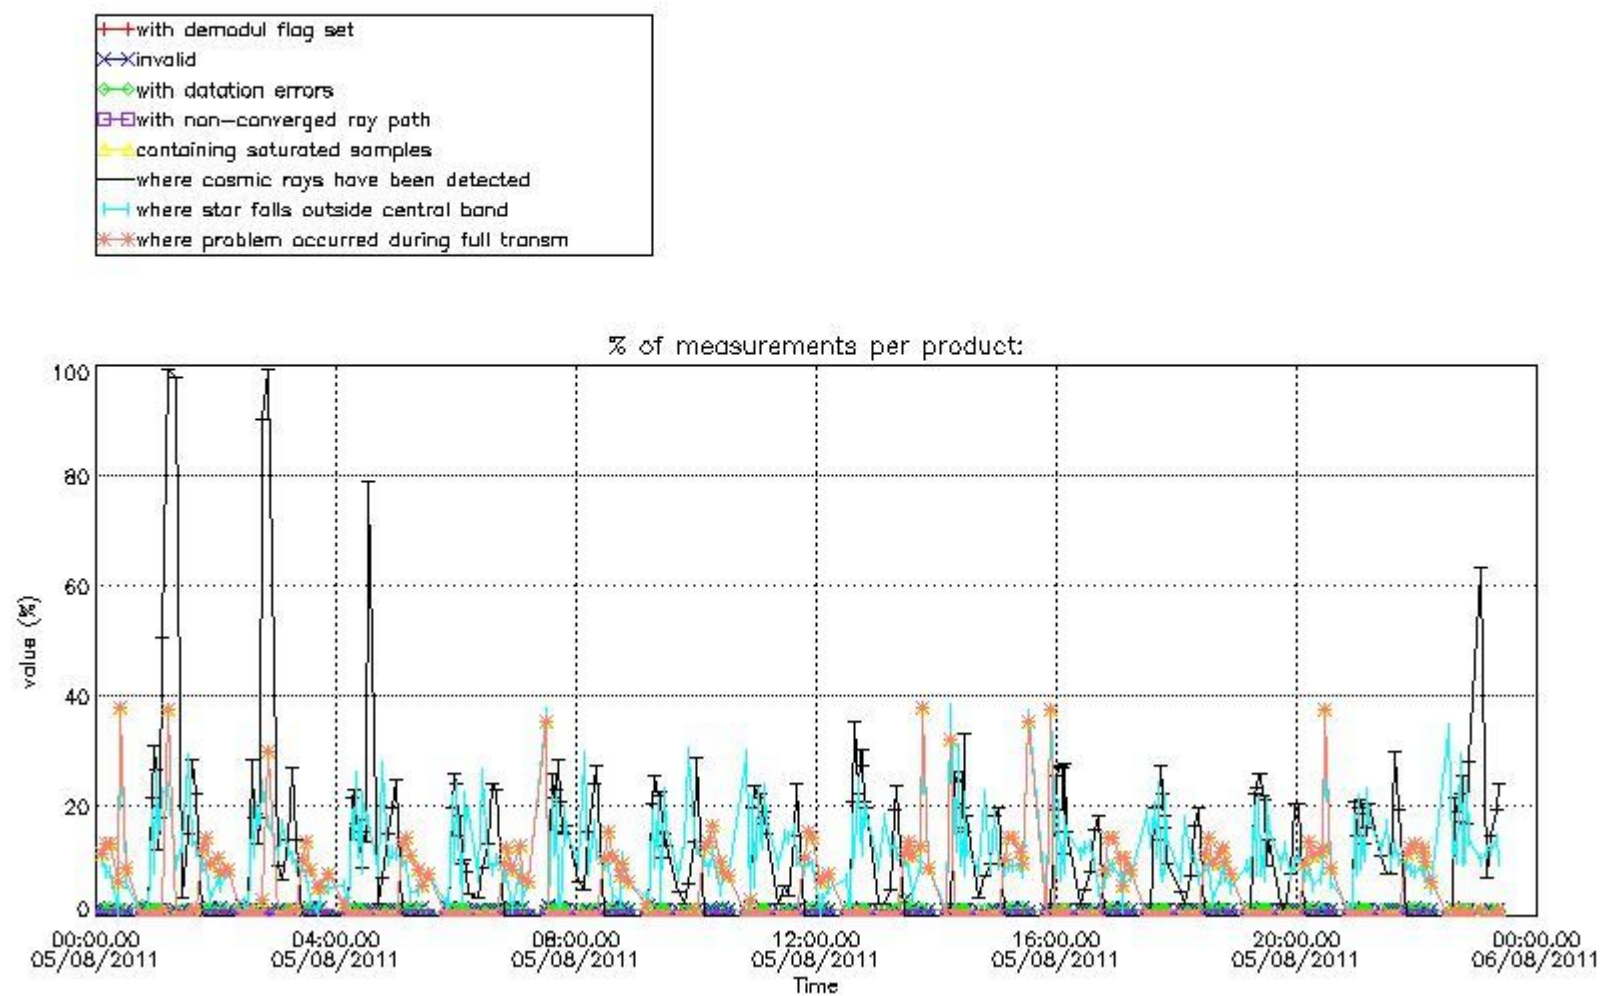

At least one measurement with demodulation flag set:	51.0000 %
Reference spectrum computed from DB:	0.00000 %
Reference spectrum with small number of measurements:	0.00000 %
SATU data not used:	42.0000 %

5.2 Plot quality information per product (time dependant)

5.3 Plot quality information per product (world map)