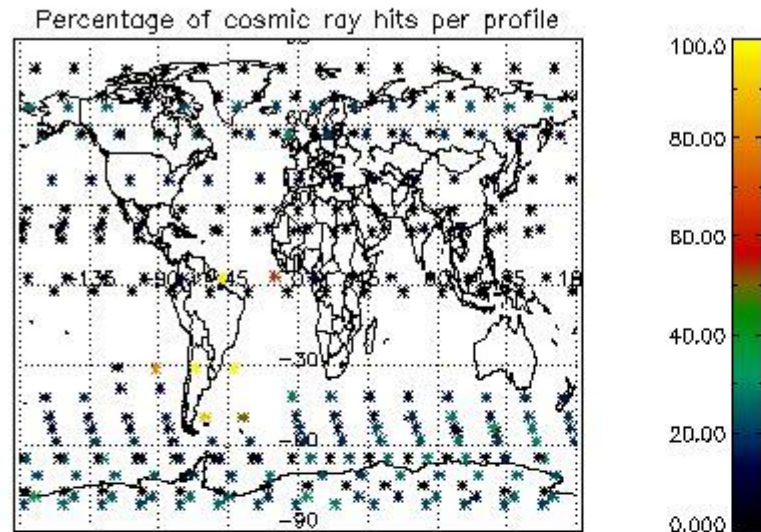

6. Statistics and plot of tangent altitude of the last measurement (DARK & BRIGHT products without errors)

6.1 Statistics on tangent altitude lost:

Statistics	DARK	BRIGHT	TWILIGHT
Mean:	14.246	18.897	NaN
St. deviation:	3.5727	6.0344	NaN
Maximum:	22.406	39.619	NaN
Minimum:	5.6854	3.3370	NaN
Number of data:	112.00	126.00	NaN

6.2 Plot for DARK limb products