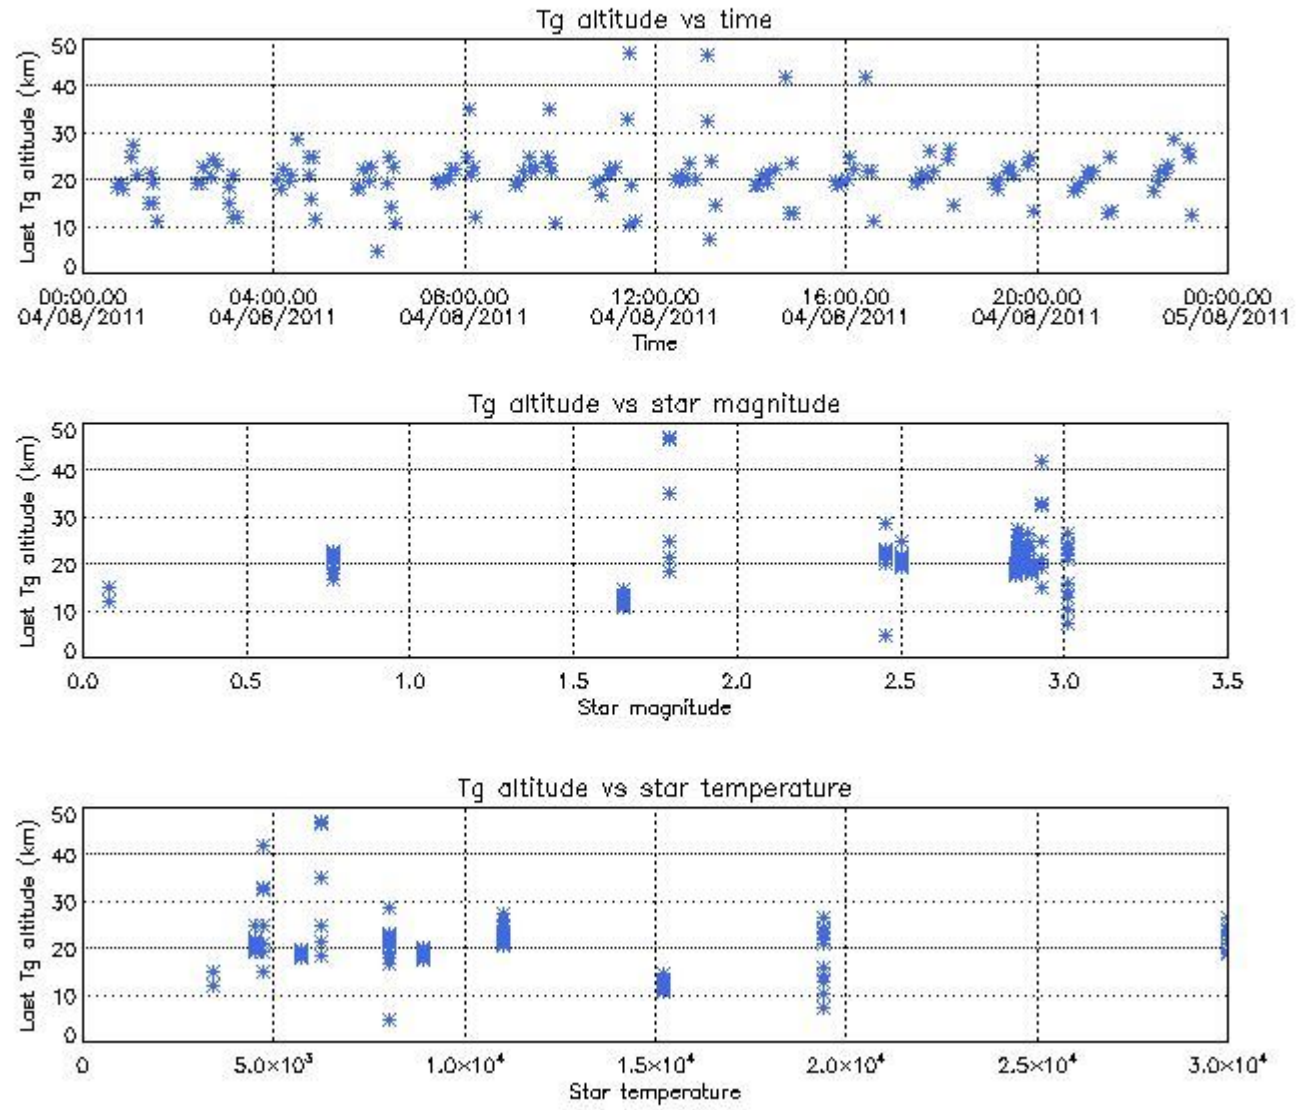

Tangent altitude at which the star is lost

7. Star Acquisition and Tracking Unit (SATU)

The Star Acquisition and Tracking Unit (SATU) analyses the position of the tracked star beam collected by the GOMOS telescope and deflected by the optical beam dispatcher. The main function of the SATU is to detect a star, provide its image position to the science data electronics and to help the pointing function to keep the star image at a fixed position. In tracking mode the SATU data is recorded with a frequency of 100 Hz.

7.1 SATU 'X' and 'Y' axis plots (dark limb)

SATU CCD 'X' and 'Y' axis plots are provided in order to detect any abnormal behaviour of the tracking system. For every occultation (color) the plot should remain stable (with some noise) until we are deep in the atmosphere where big fluctuations are registered due to the refractive effects.