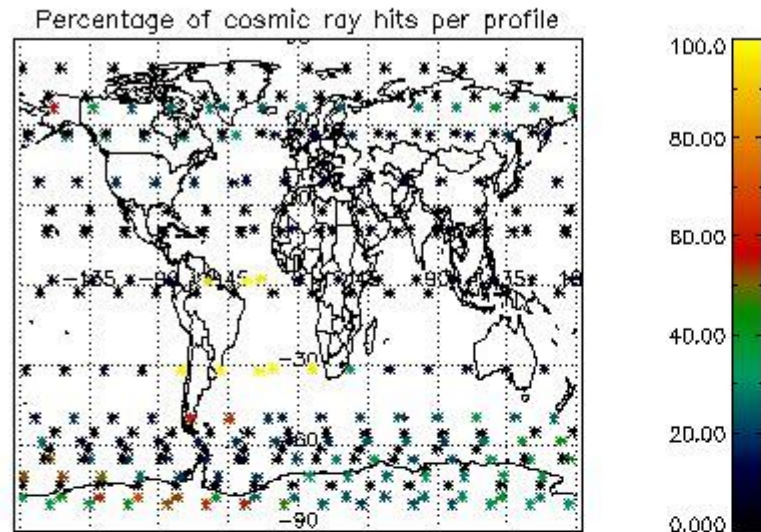

6. Statistics and plot of tangent altitude of the last measurement (DARK & BRIGHT products without errors)

6.1 Statistics on tangent altitude lost:

Statistics	DARK	BRIGHT	TWILIGHT
Mean:	13.727	20.786	NaN
St. deviation:	3.7134	6.2748	NaN
Maximum:	21.021	46.852	NaN
Minimum:	5.1868	4.7643	NaN
Number of data:	103.00	144.00	NaN

6.2 Plot for DARK limb products