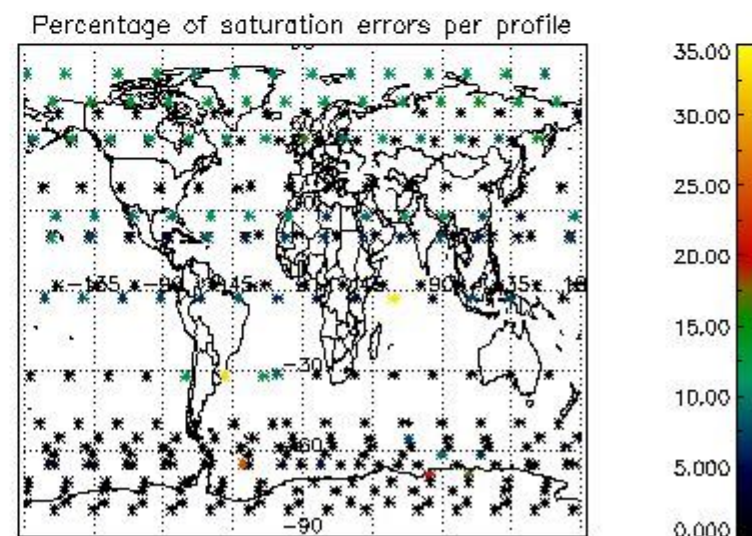

6. Statistics and plot of tangent altitude of the last measurement (DARK & BRIGHT products without errors)

6.1 Statistics on tangent altitude lost:

Statistics	DARK	BRIGHT	TWILIGHT
Mean:	13.727	20.786	NaN
St. deviation:	3.7134	6.2748	NaN
Maximum:	21.021	46.852	NaN
Minimum:	5.1868	4.7643	NaN
Number of data:	103.00	144.00	NaN

6.2 Plot for DARK limb products