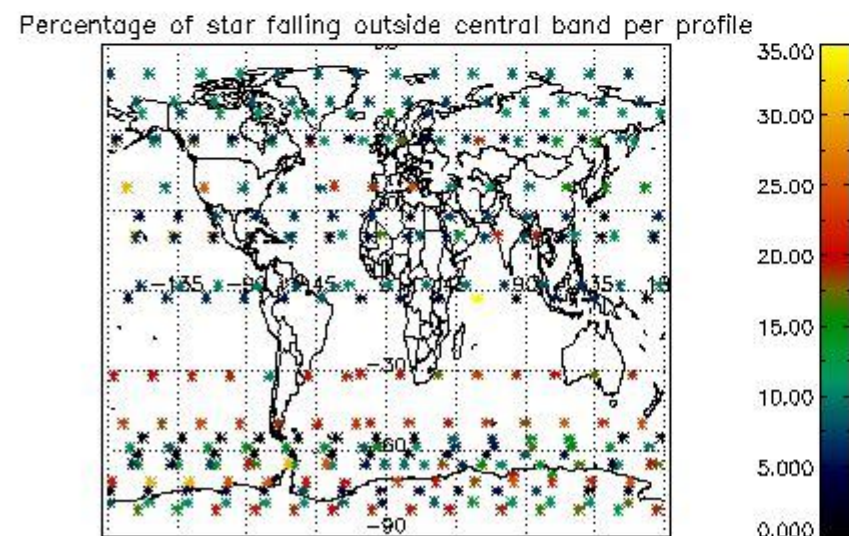

6. Statistics and plot of tangent altitude of the last measurement (DARK & BRIGHT products without errors)

6.1 Statistics on tangent altitude lost:

Statistics	DARK	BRIGHT	TWILIGHT
Mean:	13.727	20.786	NaN
St. deviation:	3.7134	6.2748	NaN
Maximum:	21.021	46.852	NaN
Minimum:	5.1868	4.7643	NaN
Number of data:	103.00	144.00	NaN

6.2 Plot for DARK limb products