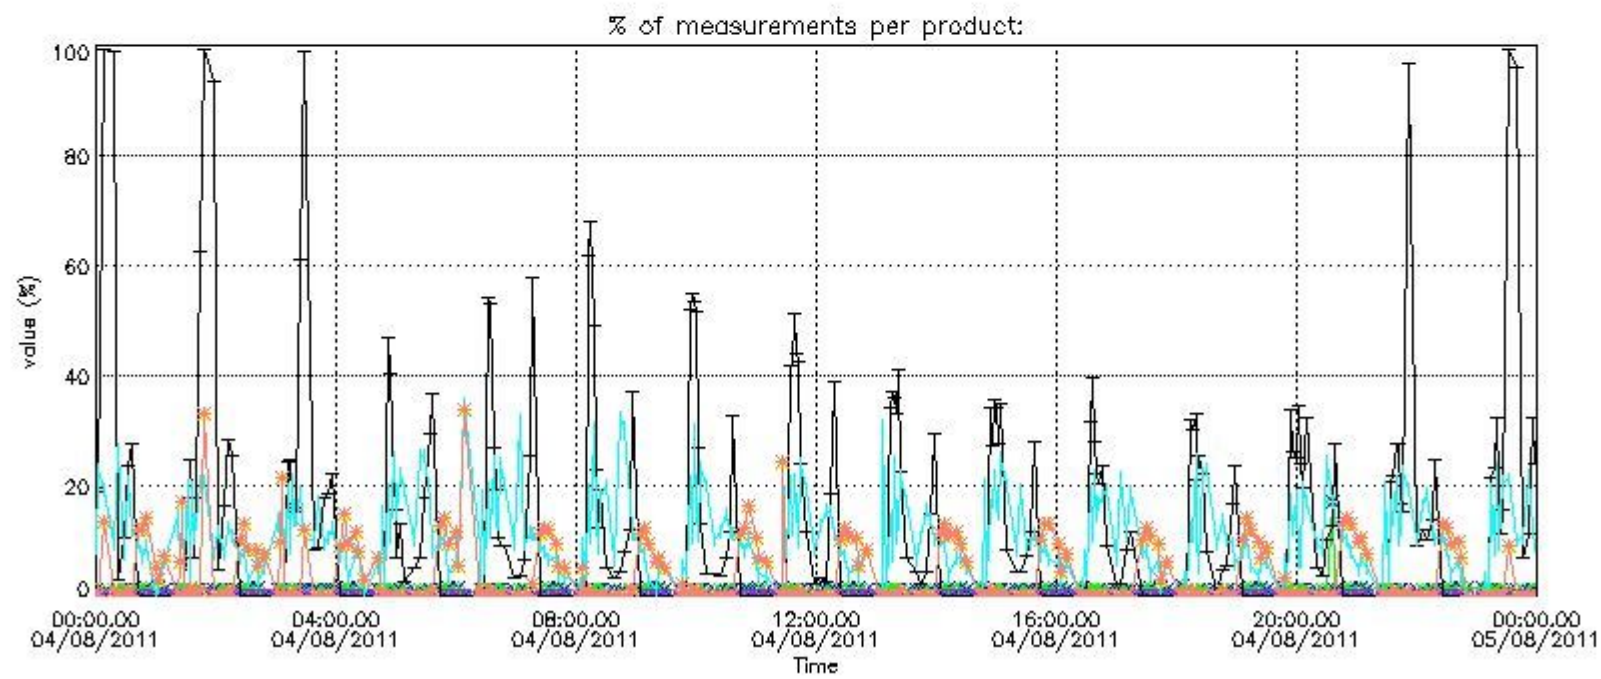

(error flag in the MPH set to "0") are used.

5.1 Percentage of products during reporting period with:

At least one measurement with demodulation flag set:	48.2428 %
Reference spectrum computed from DB:	0.00000 %
Reference spectrum with small number of measurements:	0.00000 %
SATU data not used:	46.0064 %

5.2 Plot quality information per product (time dependant)

5.3 Plot quality information per product (world map)