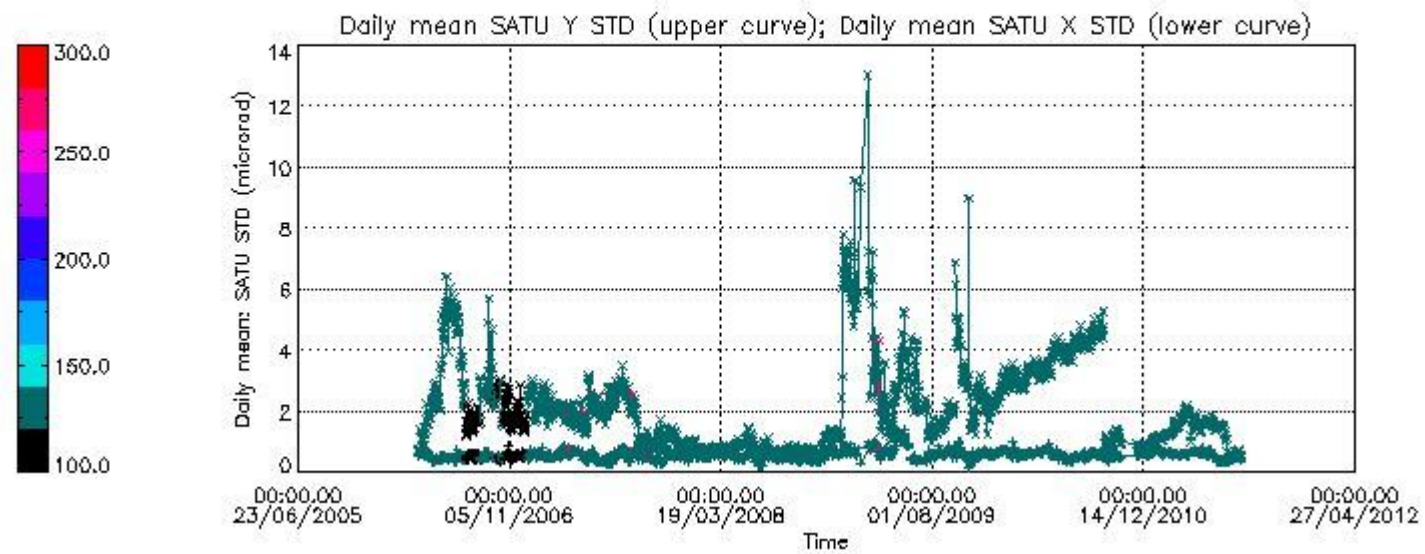

Number of data:	1.0685E+05	1.0685E+05	1.4825E+05	1.4825E+05
90Percentile:	0.70000	0.30000	1.5000	1.1000

7.2.2 Trend of daily SATU NEA St. deviation since 1st April 2006 (dark limb) and of daily SATU NEA 90th percentile since May 2011

The long term trend of the SATU 'X' and 'Y' standard deviations should be constant during the whole mission.

The colorbar represents the start tangent altitude (km) of the occultations.

Upper curve: STD of SATU Y axis

Lower curve: STD of SATU X axis

8. Auxiliary Data Files used for the production reported in section 2.4

The number reported in the third column indicates since which file (see list in section 2.4) the corresponding auxiliary file has been used. The fourth column is the date of those product files.