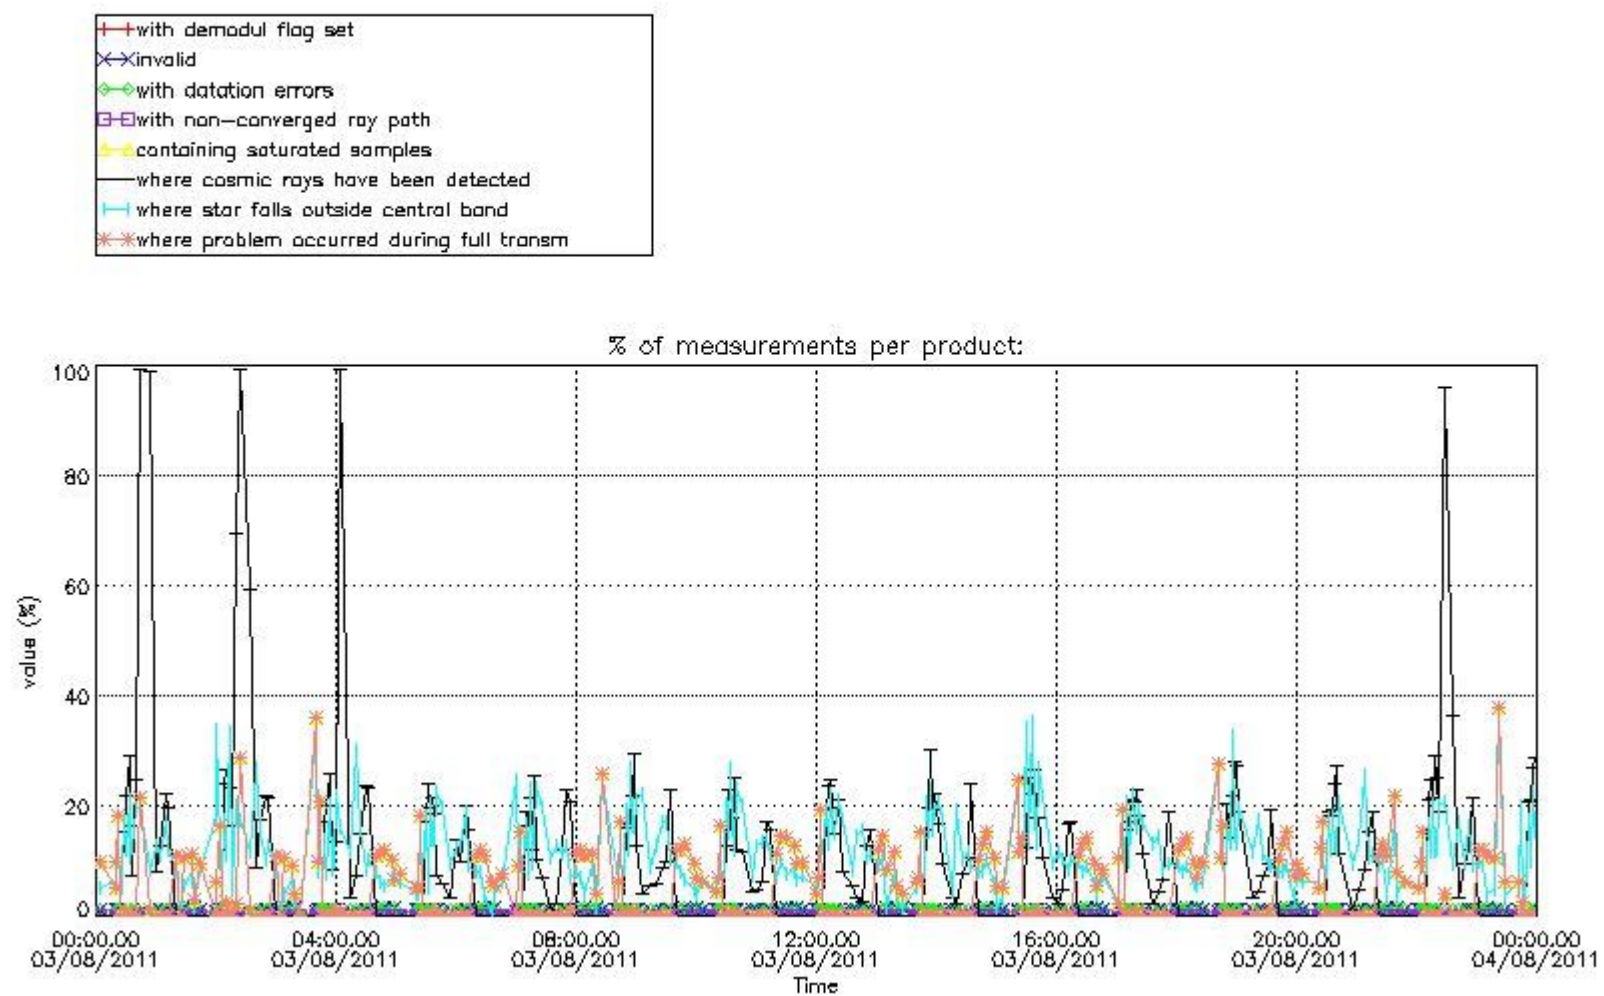

at measurement level and information extracted from the Quality Summary dataset. Only products without errors (error flag in the MPH set to "0") are used.

5.1 Percentage of products during reporting period with:

At least one measurement with demodulation flag set:	45.6869 %
Reference spectrum computed from DB:	0.00000 %
Reference spectrum with small number of measurements:	0.00000 %
SATU data not used:	51.1182 %

5.2 Plot quality information per product (time dependant)

5.3 Plot quality information per product (world map)