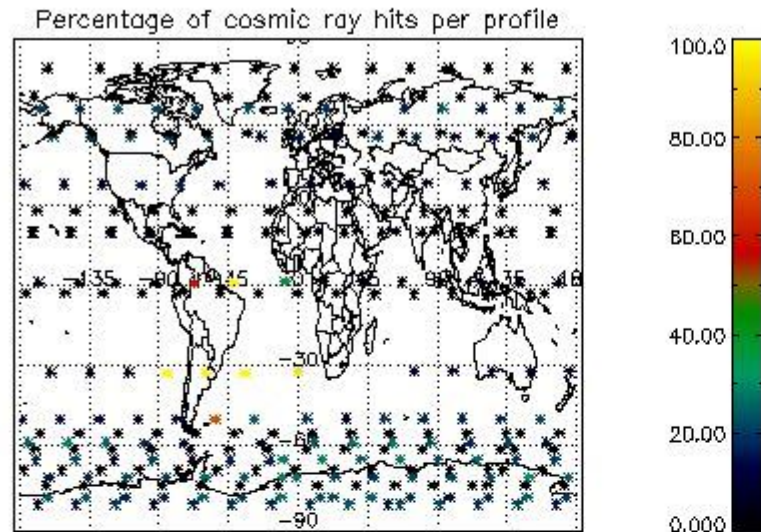

6. Statistics and plot of tangent altitude of the last measurement (DARK & BRIGHT products without errors)

6.1 Statistics on tangent altitude lost:

Statistics	DARK	BRIGHT	TWILIGHT
Mean:	13.499	18.927	NaN
St. deviation:	3.6613	4.8098	NaN
Maximum:	21.398	32.653	NaN
Minimum:	3.9424	3.5520	NaN
Number of data:	97.000	160.00	NaN

6.2 Plot for DARK limb products