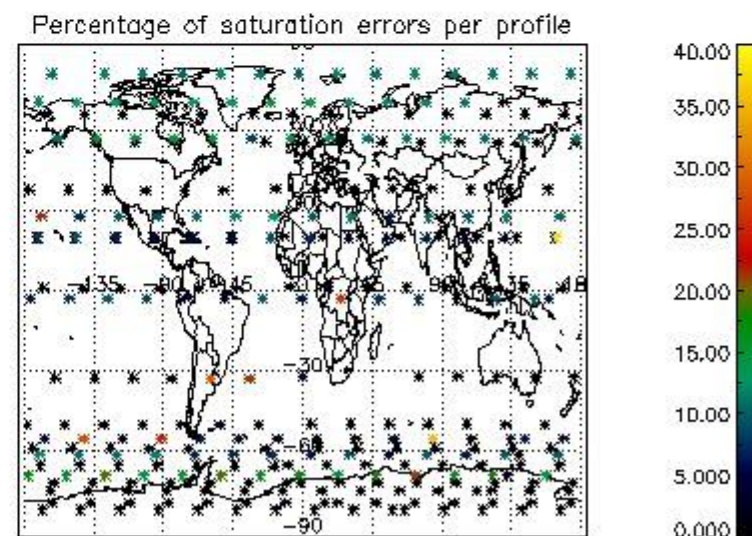

6. Statistics and plot of tangent altitude of the last measurement (DARK & BRIGHT products without errors)

6.1 Statistics on tangent altitude lost:

Statistics	DARK	BRIGHT	TWILIGHT
Mean:	13.499	18.927	NaN
St. deviation:	3.6613	4.8098	NaN
Maximum:	21.398	32.653	NaN
Minimum:	3.9424	3.5520	NaN
Number of data:	97.000	160.00	NaN

6.2 Plot for DARK limb products