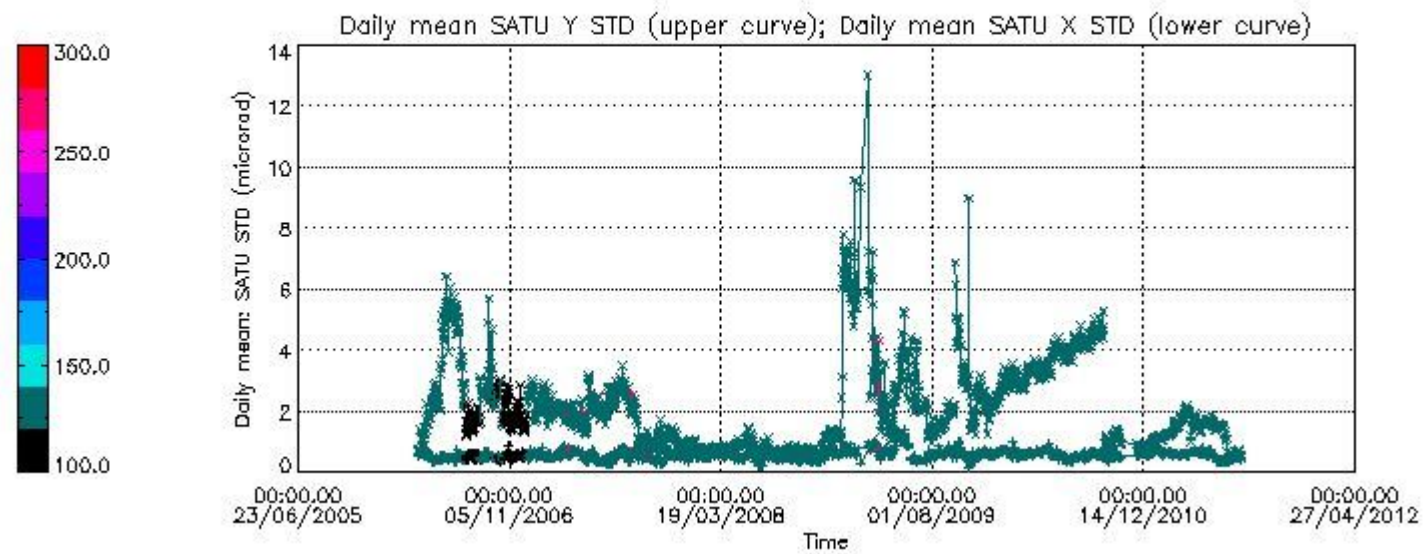

Number of data:	99600.	99600.	1.6440E+05	1.6440E+05
90Percentile:	0.70000	0.30000	1.3000	0.90000

7.2.2 Trend of daily SATU NEA St. deviation since 1st April 2006 (dark limb) and of daily SATU NEA 90th percentile since May 2011

The long term trend of the SATU 'X' and 'Y' standard deviations should be constant during the whole mission.

The colorbar represents the start tangent altitude (km) of the occultations.

Upper curve: STD of SATU Y axis

Lower curve: STD of SATU X axis

8. Auxiliary Data Files used for the production reported in section 2.4

The number reported in the third column indicates since which file (see list in section 2.4) the corresponding auxiliary file has been used. The fourth column is the date of those product files.