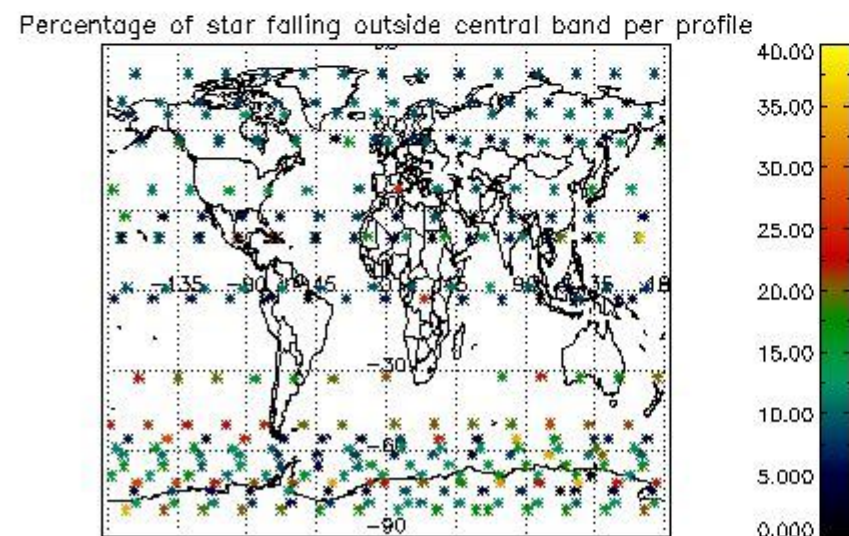

6. Statistics and plot of tangent altitude of the last measurement (DARK & BRIGHT products without errors)

6.1 Statistics on tangent altitude lost:

Statistics	DARK	BRIGHT	TWILIGHT
Mean:	13.499	18.927	NaN
St. deviation:	3.6613	4.8098	NaN
Maximum:	21.398	32.653	NaN
Minimum:	3.9424	3.5520	NaN
Number of data:	97.000	160.00	NaN

6.2 Plot for DARK limb products