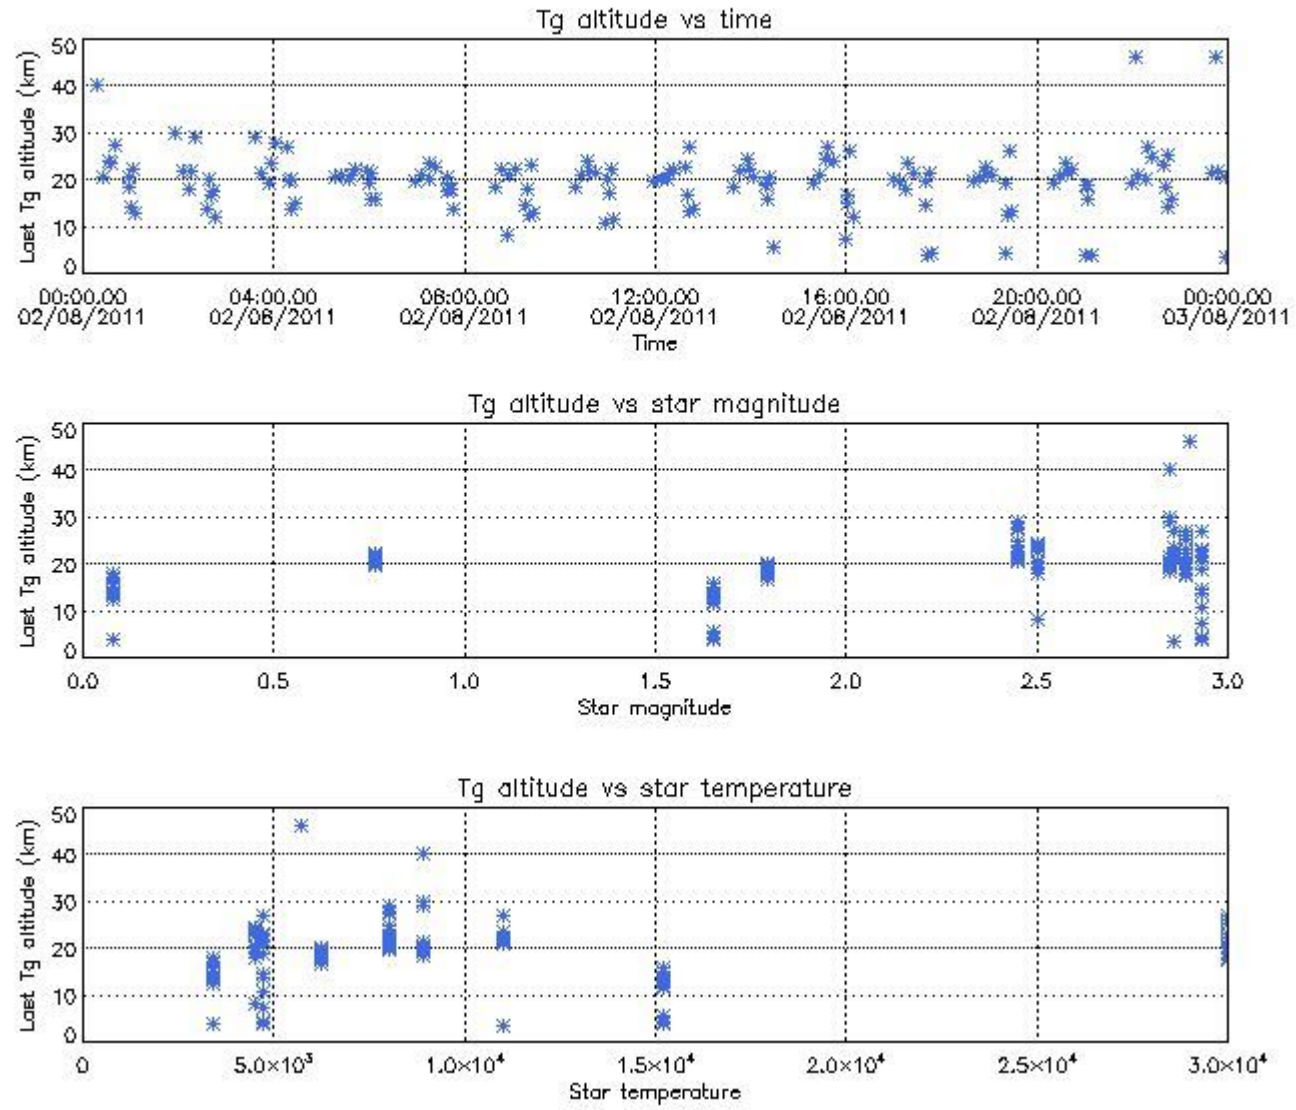

Tangent altitude at which the star is lost

7. Star Acquisition and Tracking Unit (SATU)

The Star Acquisition and Tracking Unit (SATU) analyses the position of the tracked star beam collected by the GOMOS telescope and deflected by the optical beam dispatcher. The main function of the SATU is to detect a star, provide its image position to the science data electronics and to help the pointing function to keep the star image at a fixed position. In tracking mode the SATU data is recorded with a frequency of 100 Hz.

7.1 SATU 'X' and 'Y' axis plots (dark limb)

SATU CCD 'X' and 'Y' axis plots are provided in order to detect any abnormal behaviour of the tracking system. For every occultation (color) the plot should remain stable (with some noise) until we are deep in the atmosphere where big fluctuations are registered due to the refractive effects.