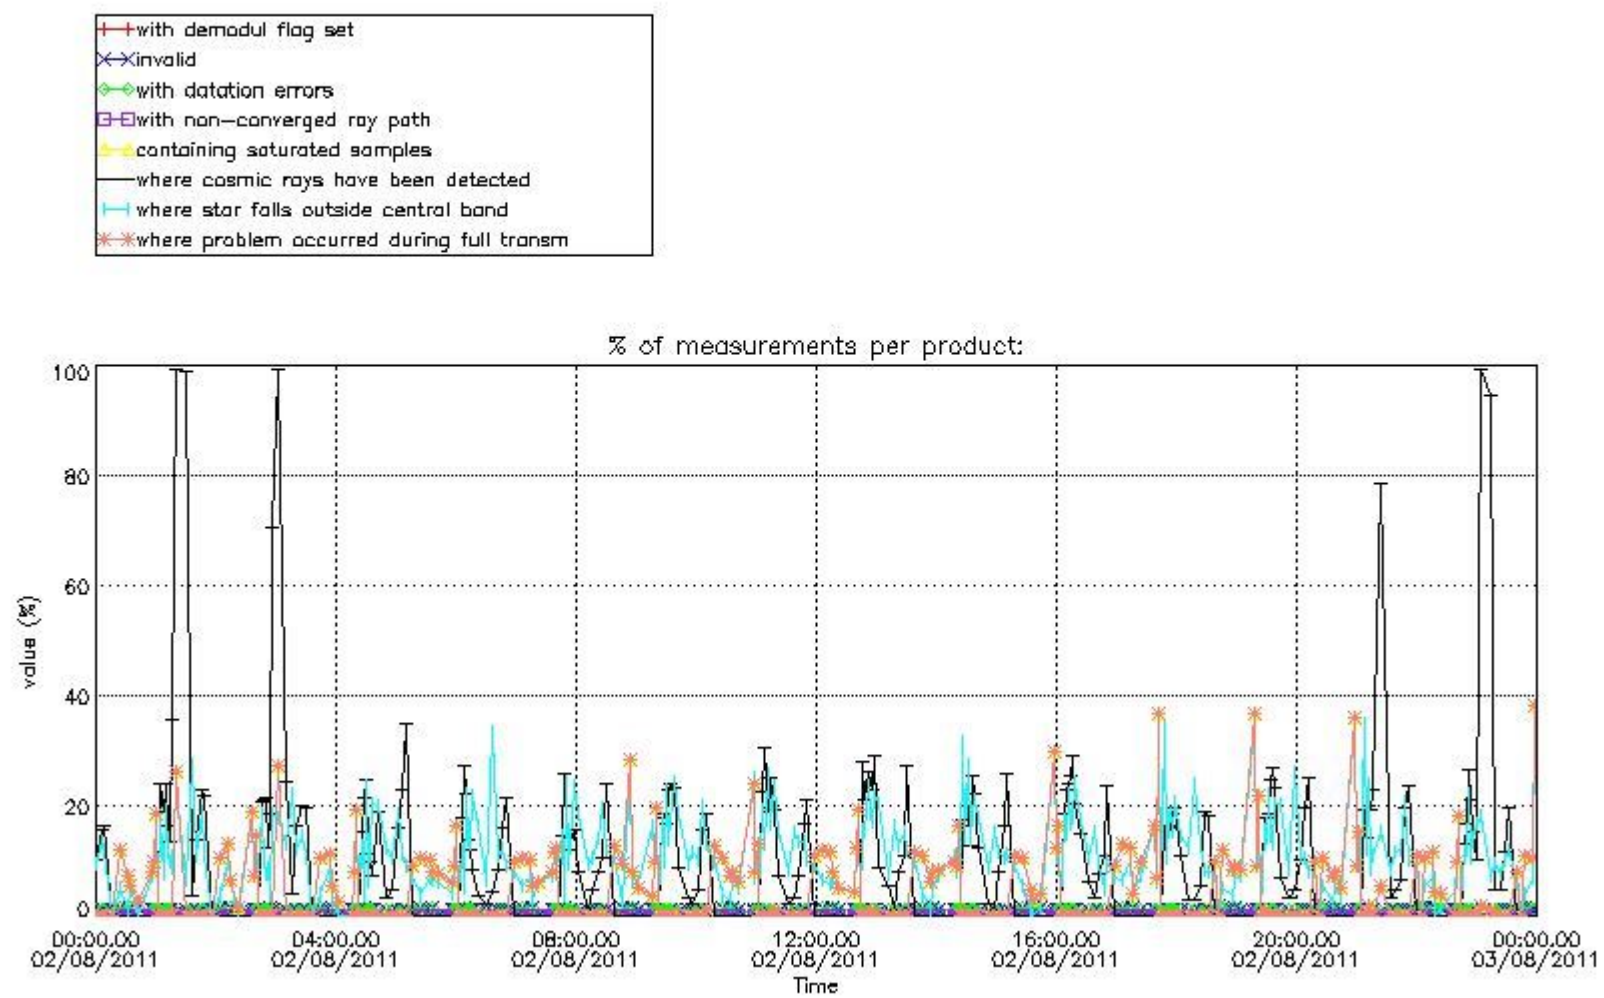

At least one measurement with demodulation flag set:	48.6842 %
Reference spectrum computed from DB:	0.00000 %
Reference spectrum with small number of measurements:	0.00000 %
SATU data not used:	48.0263 %

5.2 Plot quality information per product (time dependant)

5.3 Plot quality information per product (world map)