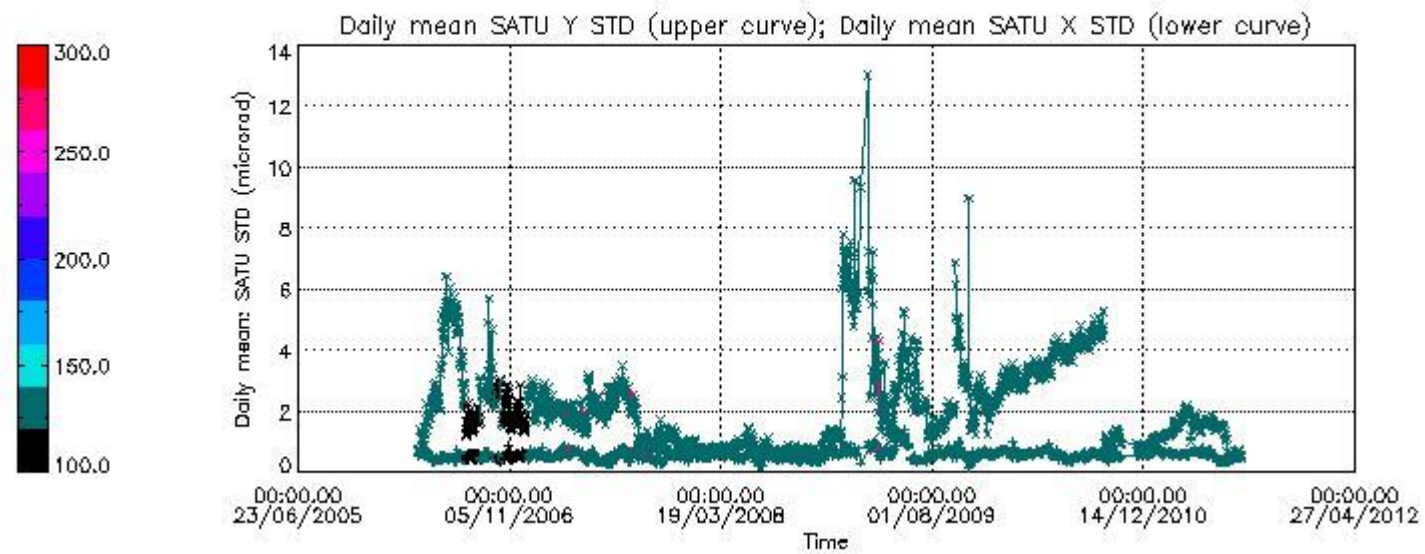

Number of data:	98850.	98850.	1.4915E+05	1.4915E+05
90Percentile:	0.70000	0.30000	1.3000	0.90000

7.2.2 Trend of daily SATU NEA St. deviation since 1st April 2006 (dark limb) and of daily SATU NEA 90th percentile since May 2011

The long term trend of the SATU 'X' and 'Y' standard deviations should be constant during the whole mission.

The colorbar represents the start tangent altitude (km) of the occultations.

Upper curve: STD of SATU Y axis

Lower curve: STD of SATU X axis

8. Auxiliary Data Files used for the production reported in section 2.4

The number reported in the third column indicates since which file (see list in section 2.4) the corresponding auxiliary file has been used. The fourth column is the date of those product files.