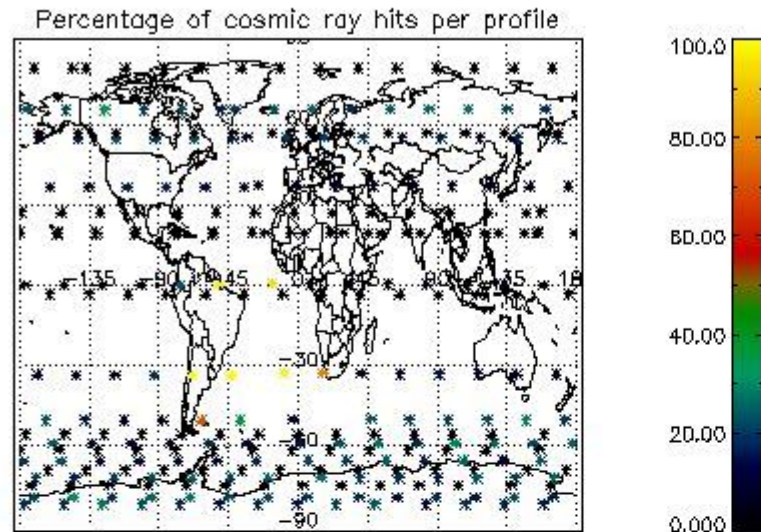

6. Statistics and plot of tangent altitude of the last measurement (DARK & BRIGHT products without errors)

6.1 Statistics on tangent altitude lost:

Statistics	DARK	BRIGHT	TWILIGHT
Mean:	13.717	19.558	NaN
St. deviation:	3.4983	6.3906	NaN
Maximum:	20.113	46.346	NaN
Minimum:	4.3208	3.2116	NaN
Number of data:	97.000	146.00	NaN

6.2 Plot for DARK limb products