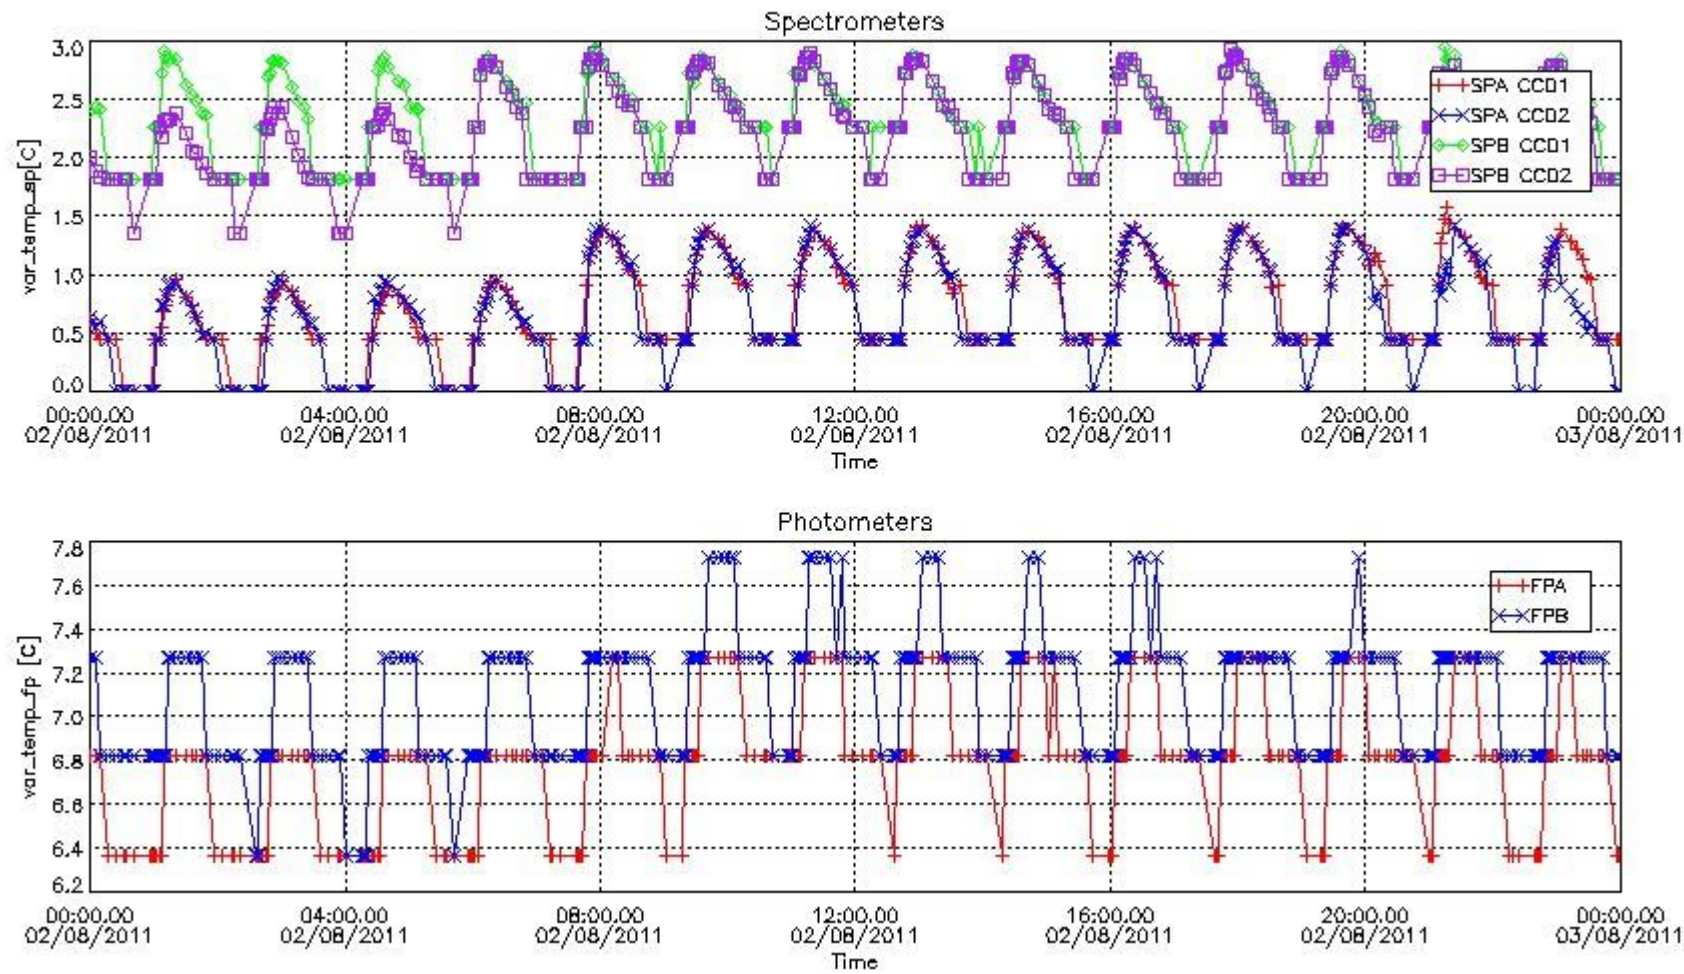

303	GOM_TRA_1PNPDE20110802_234723_000000373105_00131_49283_0544.N1	02-AUG-2011 23:47:23	Bright	37.000	11	53Alp Aql	0.76500	8000.0	74	49283	No
304	GOM_TRA_1PNPDE20110802_235543_000000433105_00131_49283_0545.N1	02-AUG-2011 23:55:43	Bright	43.000	92	53Eps Cyg	2.5000	4500.0	86	49283	No
305	GOM_TRA_1PNPDE20110802_235750_000000553105_00131_49283_0546.N1	02-AUG-2011 23:57:50	Bright	55.000	144	18Del Cyg	2.8600	11000.	110	49283	No

3. Plot of GOMOS spectrometers and photometers temperatures from level 1b data

4. Overview of dark signal processing per product

The Dark Charge (DC) is a temperature-dependant signal added to the useful measurements and it is therefore subtracted from them during the processing. There are two phenomena that produce a continuous increase of the DC: the "hot pixels" (a pixel is "hot" when its DC exceeds by a significant amount its value measured on ground at the same temperature) and the "Random Telegraphic Signal" (abrupt change positive or negative of the CCD pixel signal, random in time, affecting only the DC part of the signal and not the photon generated signal).

In this section a list of products that did not use the Dark Sky Area (DSA) observation for the DC computation is given. It is also provided the mean DC plot per product for dark limb products with no error flag set.

4.1 These products did not use the DSA observation for DC computation:

Product name	DC information
GOM_TRA_1PNPDE20110802_200821_000000433105_00129_49281_0485.N1	DC map used
GOM_TRA_1PNPDE20110802_201127_000000443105_00129_49281_0486.N1	DC map used
GOM_TRA_1PNPDE20110802_201852_000000513105_00129_49281_0487.N1	DC map used
GOM_TRA_1PNPDE20110802_202254_000000303105_00129_49281_0488.N1	DC map used
GOM_TRA_1PNPDE20110802_202655_000000383105_00129_49281_0489.N1	DC map used
GOM_TRA_1PNPDE20110802_203516_000000423105_00129_49281_0490.N1	DC map used
GOM_TRA_1PNPDE20110802_203723_000000383105_00129_49281_0491.N1	DC map used