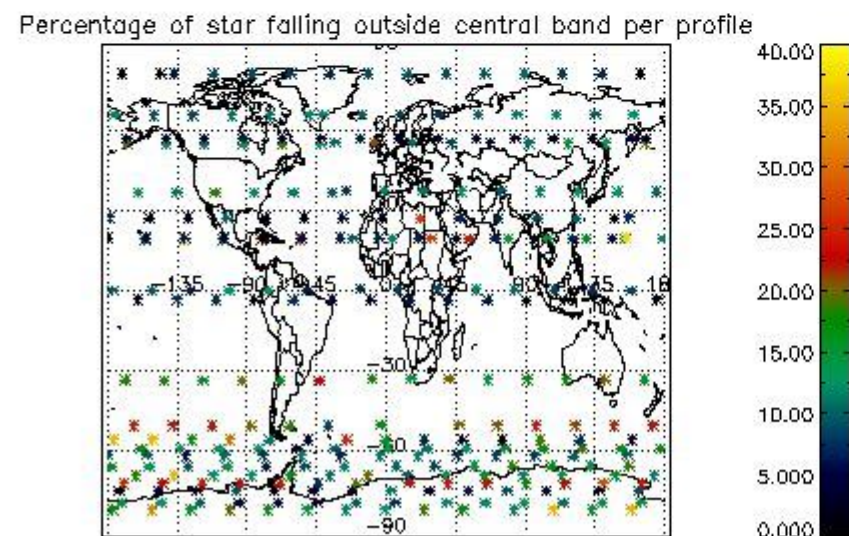

5.2 Plot quality information per product (time dependant)

5.3 Plot quality information per product (world map)

6. Statistics and plot of tangent altitude of the last measurement (DARK & BRIGHT products without errors)