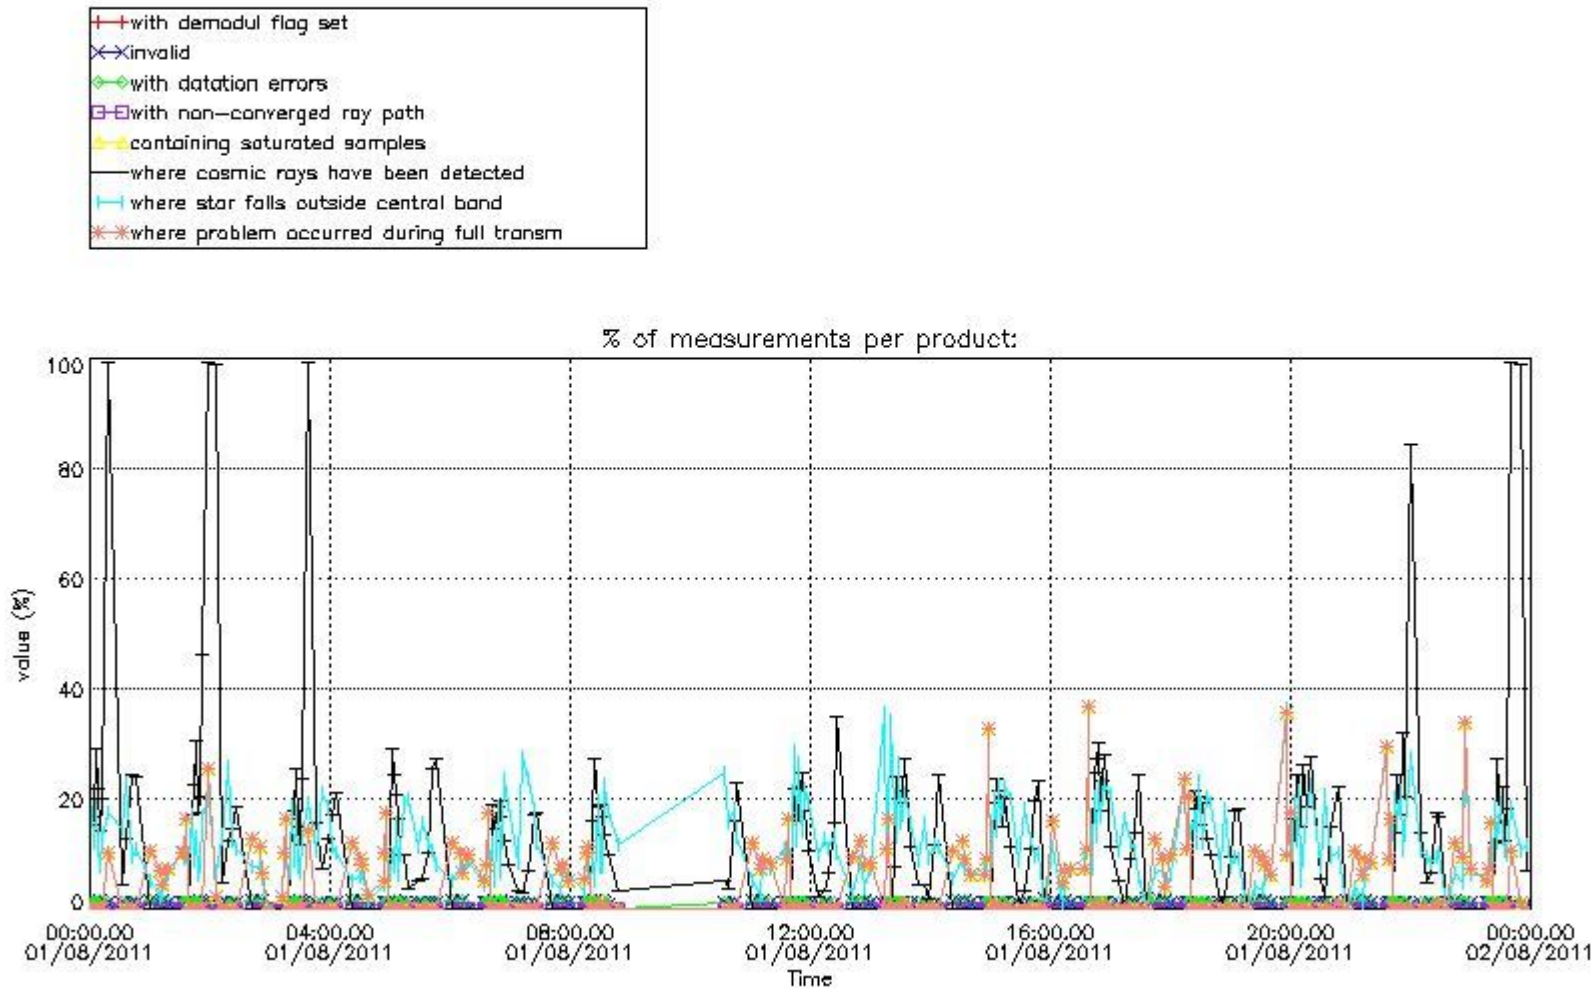

5. Demodulation flag and quality information monitoring

In this section it is presented the modulation information extracted from the pcd (product confidence data) at measurement level and information extracted from the Quality Summary dataset. Only products without errors (error flag in the MPH set to "0") are used.

5.1 Percentage of products during reporting period with:

At least one measurement with demodulation flag set:	49.4465 %
Reference spectrum computed from DB:	0.00000 %
Reference spectrum with small number of measurements:	0.00000 %
SATU data not used:	43.9114 %

5.2 Plot quality information per product (time dependant)

5.3 Plot quality information per product (world map)