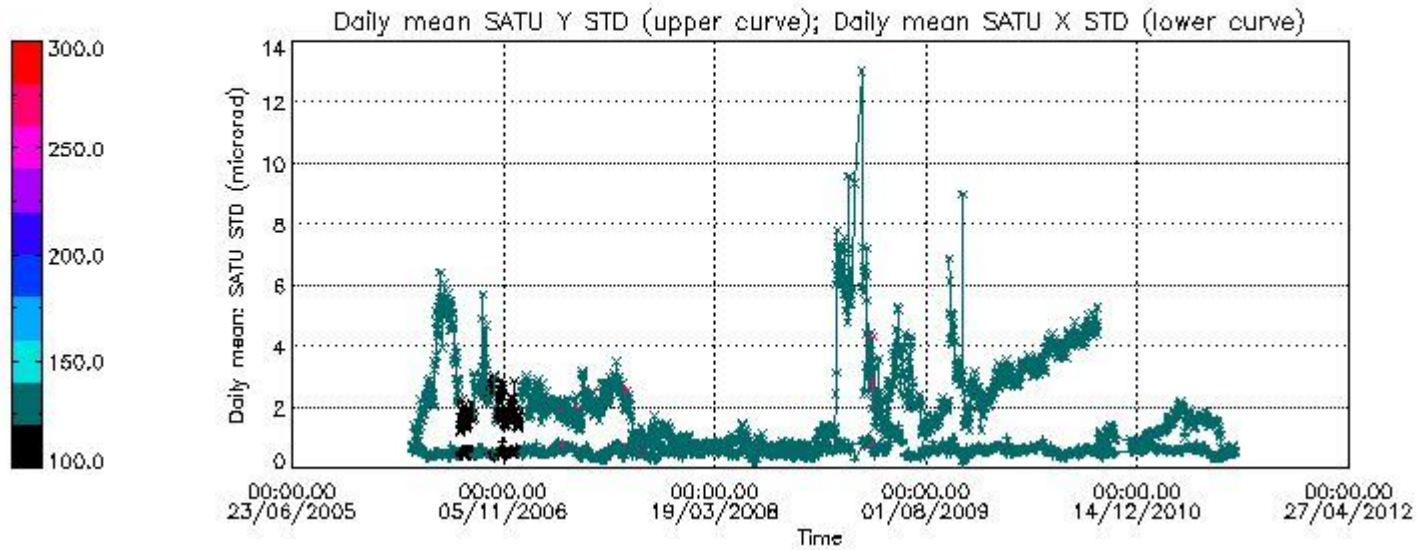

Number of data:	96700.	96700.	1.1890E+05	1.1890E+05
90Percentile:	0.70000	0.30000	1.2000	0.80000

7.2.2 Trend of daily SATU NEA St. deviation since 1st April 2006 (dark limb) and of daily SATU NEA 90th percentile since May 2011

The long term trend of the SATU 'X' and 'Y' standard deviations should be constant during the whole mission.

The colorbar represents the start tangent altitude (km) of the occultations.

Upper curve: STD of SATU Y axis
Lower curve: STD of SATU X axis

8. Auxiliary Data Files used for the production reported in section 2.4

The number reported in the third column indicates since which file (see list in section 2.4) the corresponding auxiliary file has been used. The fourth column is the date of those product files.