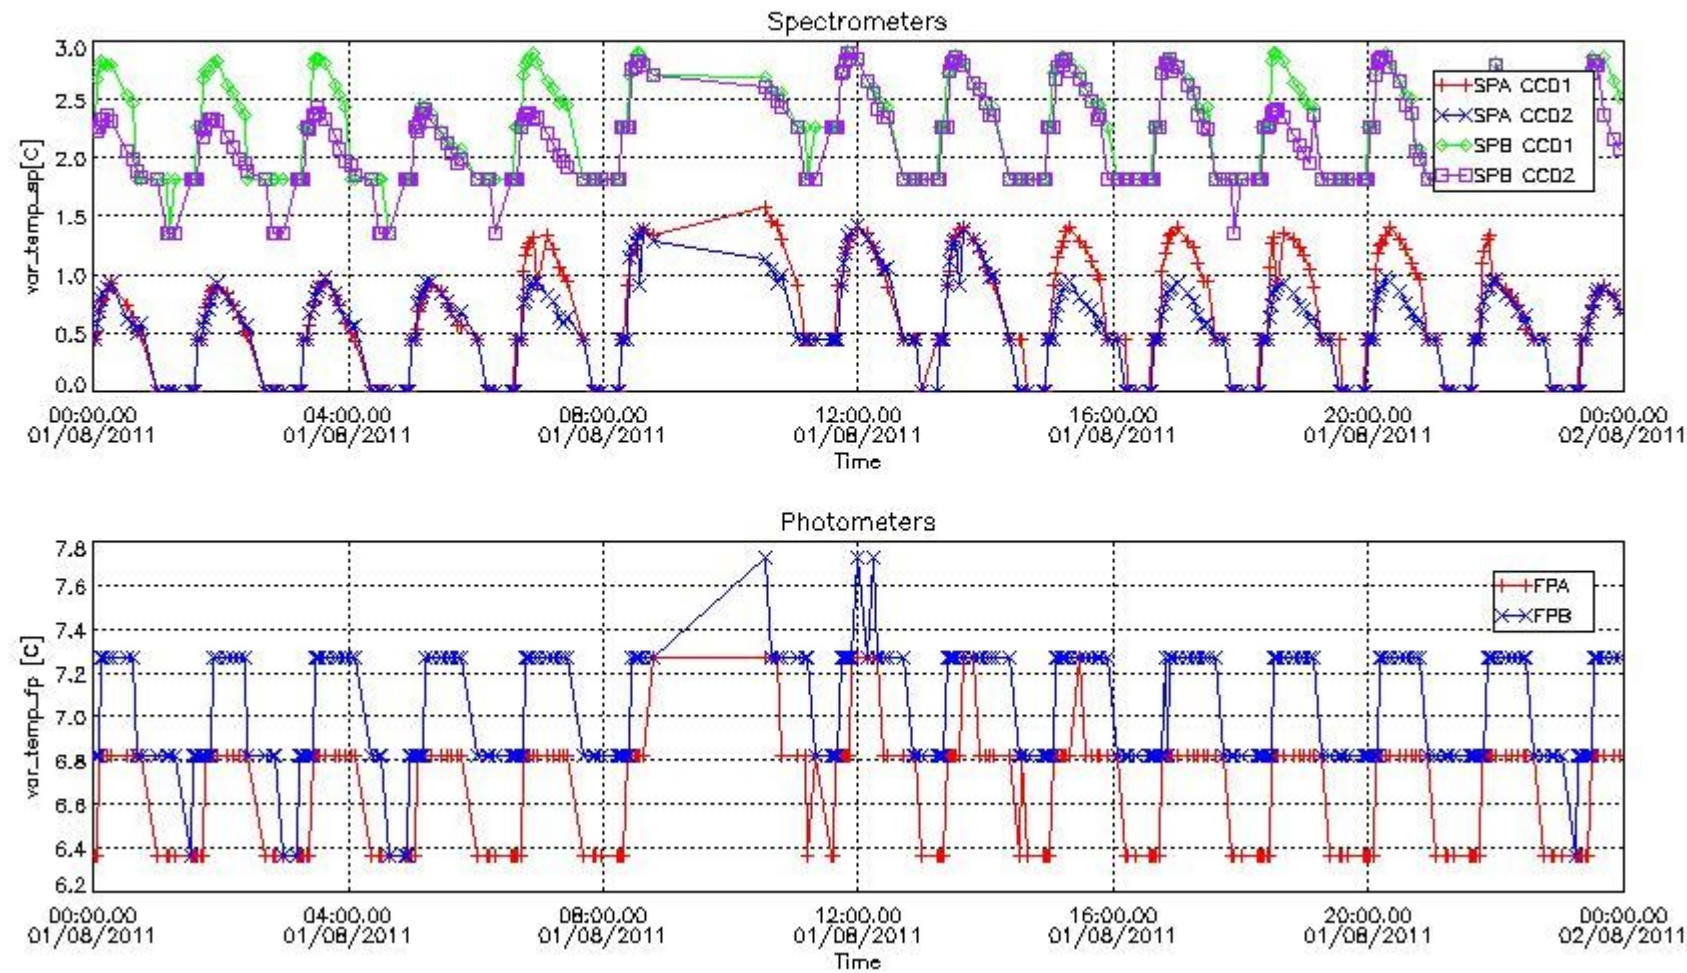

4. Overview of dark signal processing per product

The Dark Charge (DC) is a temperature-dependant signal added to the useful measurements and it is therefore subtracted from them during the processing. There are two phenomena that produce a continuous increase of the DC: the "hot pixels" (a pixel is "hot" when its DC exceeds by a significant amount its value measured on ground at the same temperature) and the "Random Telegraphic Signal" (abrupt change positive or negative of the CCD pixel signal, random in time, affecting only the DC part of the signal and not the photon generated signal).

In this section a list of products that did not use the Dark Sky Area (DSA) observation for the DC computation is given. It is also provided the mean DC plot per product for dark limb products with no error flag set.

4.1 These products did not use the DSA observation for DC computation:

Product name	DC information
GOM_TRA_1PNPDK20110801_103324_000000513105_00109_49261_4106.N1	DC map used
GOM_TRA_1PNPDK20110801_103815_000000573105_00109_49261_4107.N1	DC map used
GOM_TRA_1PNPDK20110801_104331_000000473105_00109_49261_4108.N1	DC map used
GOM_TRA_1PNPDK20110801_104638_000000463105_00109_49261_4109.N1	DC map used
GOM_TRA_1PNPDE20110801_204458_000000453105_00115_49267_0066.N1	DC map with no T dep.
GOM_TRA_1PNPDE20110801_204805_000000453105_00115_49267_0067.N1	DC map used
GOM_TRA_1PNPDE20110801_205536_000000343105_00115_49267_0068.N1	DC map used
GOM_TRA_1PNPDE20110801_210340_000000383105_00115_49267_0069.N1	DC map used
GOM_TRA_1PNPDE20110801_211207_000000413105_00115_49267_0070.N1	DC map used
GOM_TRA_1PNPDE20110801_211410_000000383105_00115_49267_0071.N1	DC map used
GOM_TRA_1PNPDE20110801_212039_000000423105_00115_49267_0072.N1	DC map used
GOM_TRA_1PNPDE20110801_213523_000000653105_00115_49267_0073.N1	DC map used
GOM_TRA_1PNPDE20110801_213704_000000503105_00115_49267_0074.N1	DC map used
GOM_TRA_1PNPDE20110801_213915_000000433105_00115_49267_0075.N1	DC map used