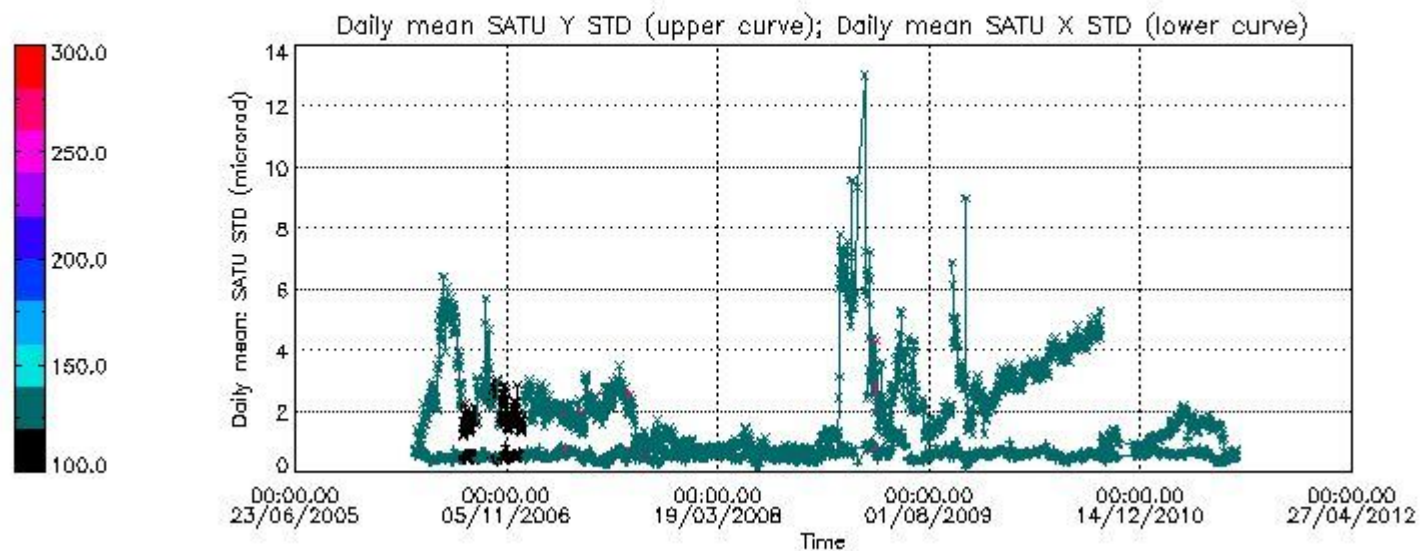

Number of data:	92500.	92500.	1.1435E+05	1.1435E+05
90Percentile:	0.70000	0.40000	1.2000	0.80000

7.2.2 Trend of daily SATU NEA St. deviation since 1st April 2006 (dark limb) and of daily SATU NEA 90th percentile since May 2011

The long term trend of the SATU 'X' and 'Y' standard deviations should be constant during the whole mission.

The colorbar represents the start tangent altitude (km) of the occultations.

Upper curve: STD of SATU Y axis

Lower curve: STD of SATU X axis

8. Auxiliary Data Files used for the production reported in section 2.4

The number reported in the third column indicates since which file (see list in section 2.4) the corresponding auxiliary file has been used. The fourth column is the date of those product files.