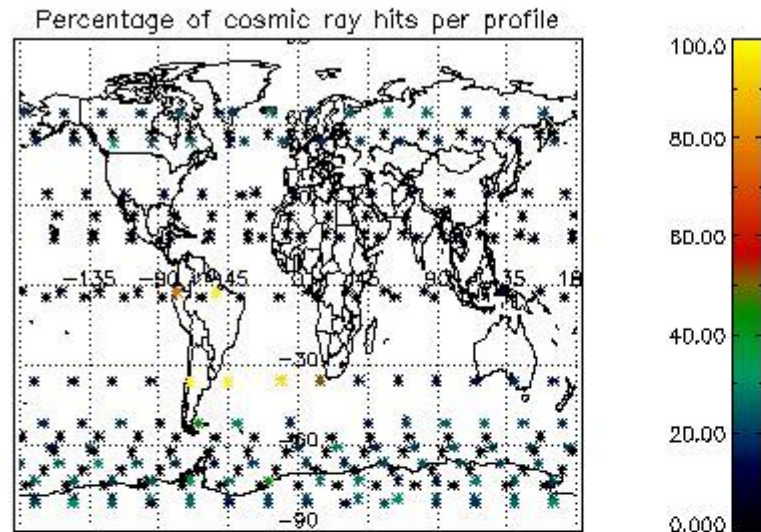

6. Statistics and plot of tangent altitude of the last measurement (DARK & BRIGHT products without errors)

6.1 Statistics on tangent altitude lost:

Statistics	DARK	BRIGHT	TWILIGHT
Mean:	14.247	19.224	NaN
St. deviation:	4.2603	5.2509	NaN
Maximum:	26.568	30.434	NaN
Minimum:	5.9239	3.1120	NaN
Number of data:	93.000	113.00	NaN

6.2 Plot for DARK limb products