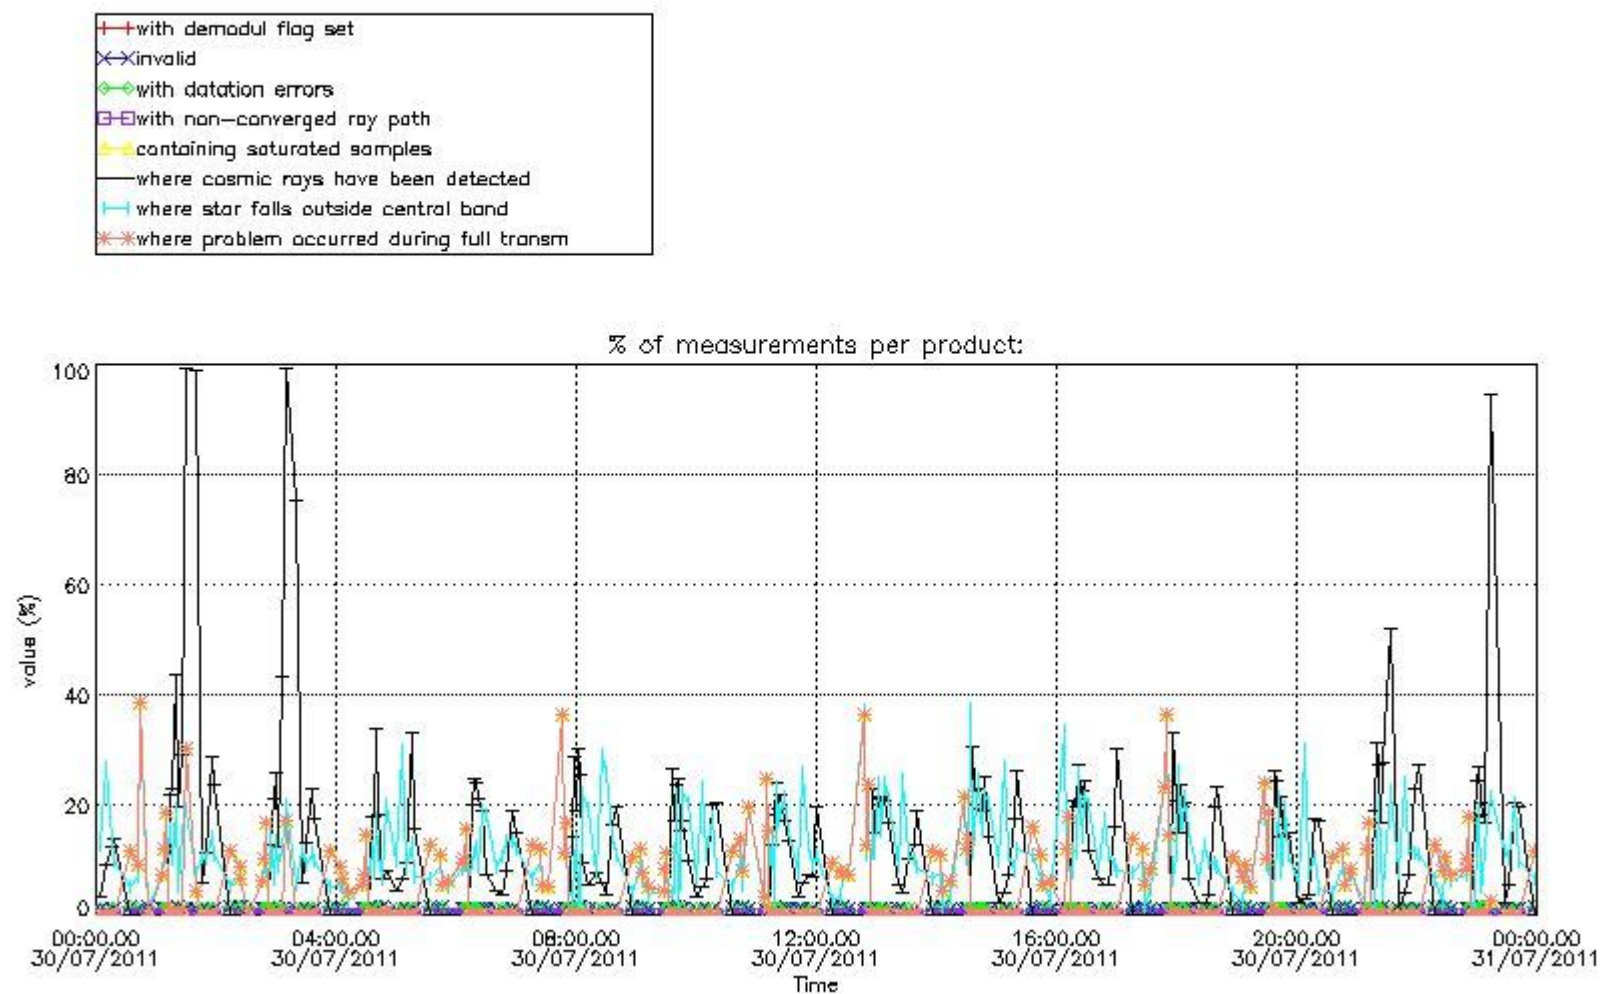

5.1 Percentage of products during reporting period with:

At least one measurement with demodulation flag set:	55.9140 %
Reference spectrum computed from DB:	0.00000 %
Reference spectrum with small number of measurements:	0.00000 %
SATU data not used:	40.5018 %

5.2 Plot quality information per product (time dependant)

5.3 Plot quality information per product (world map)