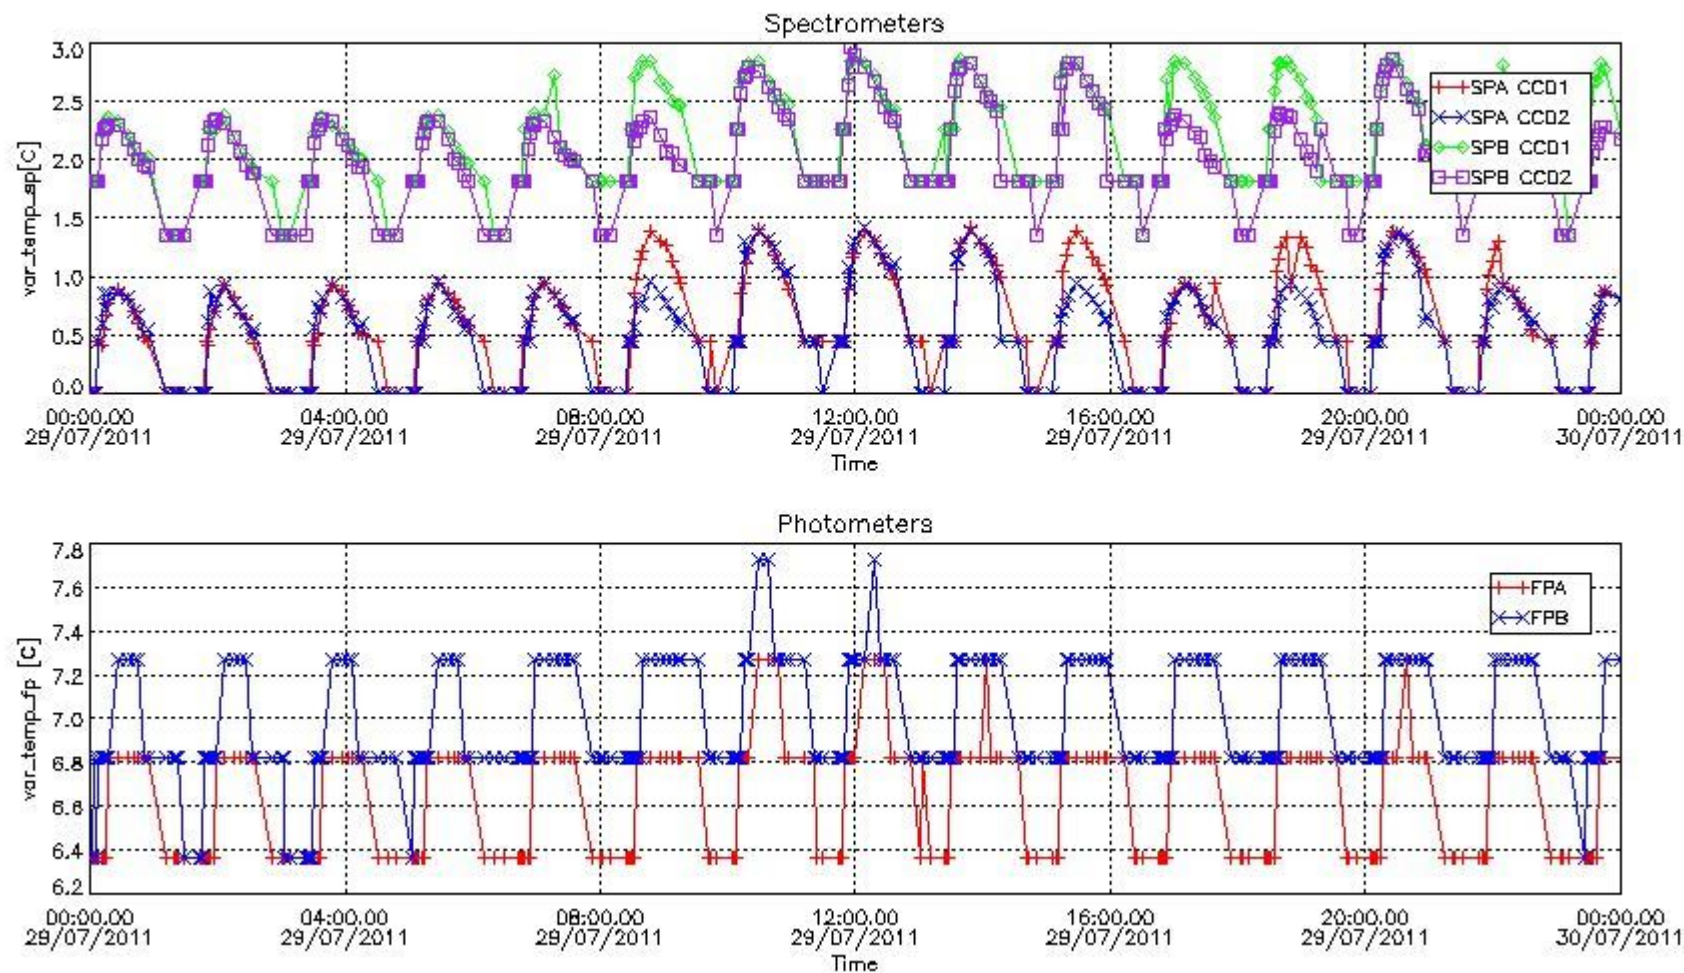

258	GOM_TRA_1PNPDE20110729_232927_000000423105_00073_49225_9134.N1	29-JUL-2011 23:29:27	Bright	41.500	6	13Alp Aur	0.08000	3400.0	83	49225	No
259	GOM_TRA_1PNPDE20110729_233121_000000513105_00073_49225_9135.N1	29-JUL-2011 23:31:21	Bright	50.500	149	45Eps Per	2.8880	30000.	101	49225	No
260	GOM_TRA_1PNPDE20110729_233423_000000503105_00073_49225_9136.N1	29-JUL-2011 23:34:23	Twilight_stray	49.500	150	44Zet Per	2.8900	28000.	99	49225	No
261	GOM_TRA_1PNPDE20110729_233641_000000413105_00073_49225_9137.N1	29-JUL-2011 23:36:41	Twilight_stray	40.500	176	23Zet Tau	3.0200	22000.	81	49225	No
262	GOM_TRA_1PNPDE20110729_233907_000000543105_00073_49225_9138.N1	29-JUL-2011 23:39:07	Dark	54.000	13	87Alp Tau	0.86700	3800.0	108	49225	No
263	GOM_TRA_1PNPDE20110729_234108_000000413105_00073_49225_9139.N1	29-JUL-2011 23:41:08	Dark	41.000	27	24Gam Ori	1.6360	26000.	82	49225	No
264	GOM_TRA_1PNPDE20110729_234529_000000423105_00073_49225_9140.N1	29-JUL-2011 23:45:29	Dark	42.000	7	19Bet Ori	0.10000	14000.	84	49225	No
265	GOM_TRA_1PNPDE20110729_235916_000000453105_00073_49225_9164.N1	29-JUL-2011 23:59:16	Dark	45.000	157	The1Eri	2.9060	9300.0	90	49225	No

3. Plot of GOMOS spectrometers and photometers temperatures from level 1b data

4. Overview of dark signal processing per product

The Dark Charge (DC) is a temperature-dependant signal added to the useful measurements and it is therefore subtracted from them during the processing. There are two phenomena that produce a continuous increase of the DC: the "hot pixels" (a pixel is "hot" when its DC exceeds by a significant amount its value measured on ground at the same temperature) and the "Random Telegraphic Signal" (abrupt change positive or negative of the CCD pixel signal, random in time, affecting only the DC part of the signal and not the photon generated signal).

In this section a list of products that did not use the Dark Sky Area (DSA) observation for the DC computation is given. It is also provided the mean DC plot per product for dark limb products with no error flag set.

4.1 These products did not use the DSA observation for DC computation:

Product name	DC information
GOM_TRA_1PNPDE20110729_205435_000000433105_00072_49224_9095.N1	DC map with no T dep.
GOM_TRA_1PNPDE20110729_205743_000000453105_00072_49224_9096.N1	DC map used