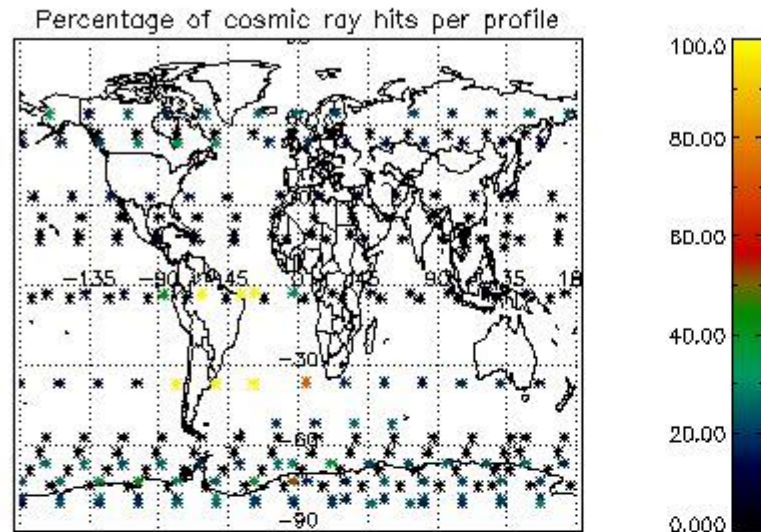

6. Statistics and plot of tangent altitude of the last measurement (DARK & BRIGHT products without errors)

6.1 Statistics on tangent altitude lost:

Statistics	DARK	BRIGHT	TWILIGHT
Mean:	14.625	18.836	NaN
St. deviation:	3.9883	5.2402	NaN
Maximum:	22.070	27.385	NaN
Minimum:	5.2243	3.2985	NaN
Number of data:	77.000	116.00	NaN

6.2 Plot for DARK limb products