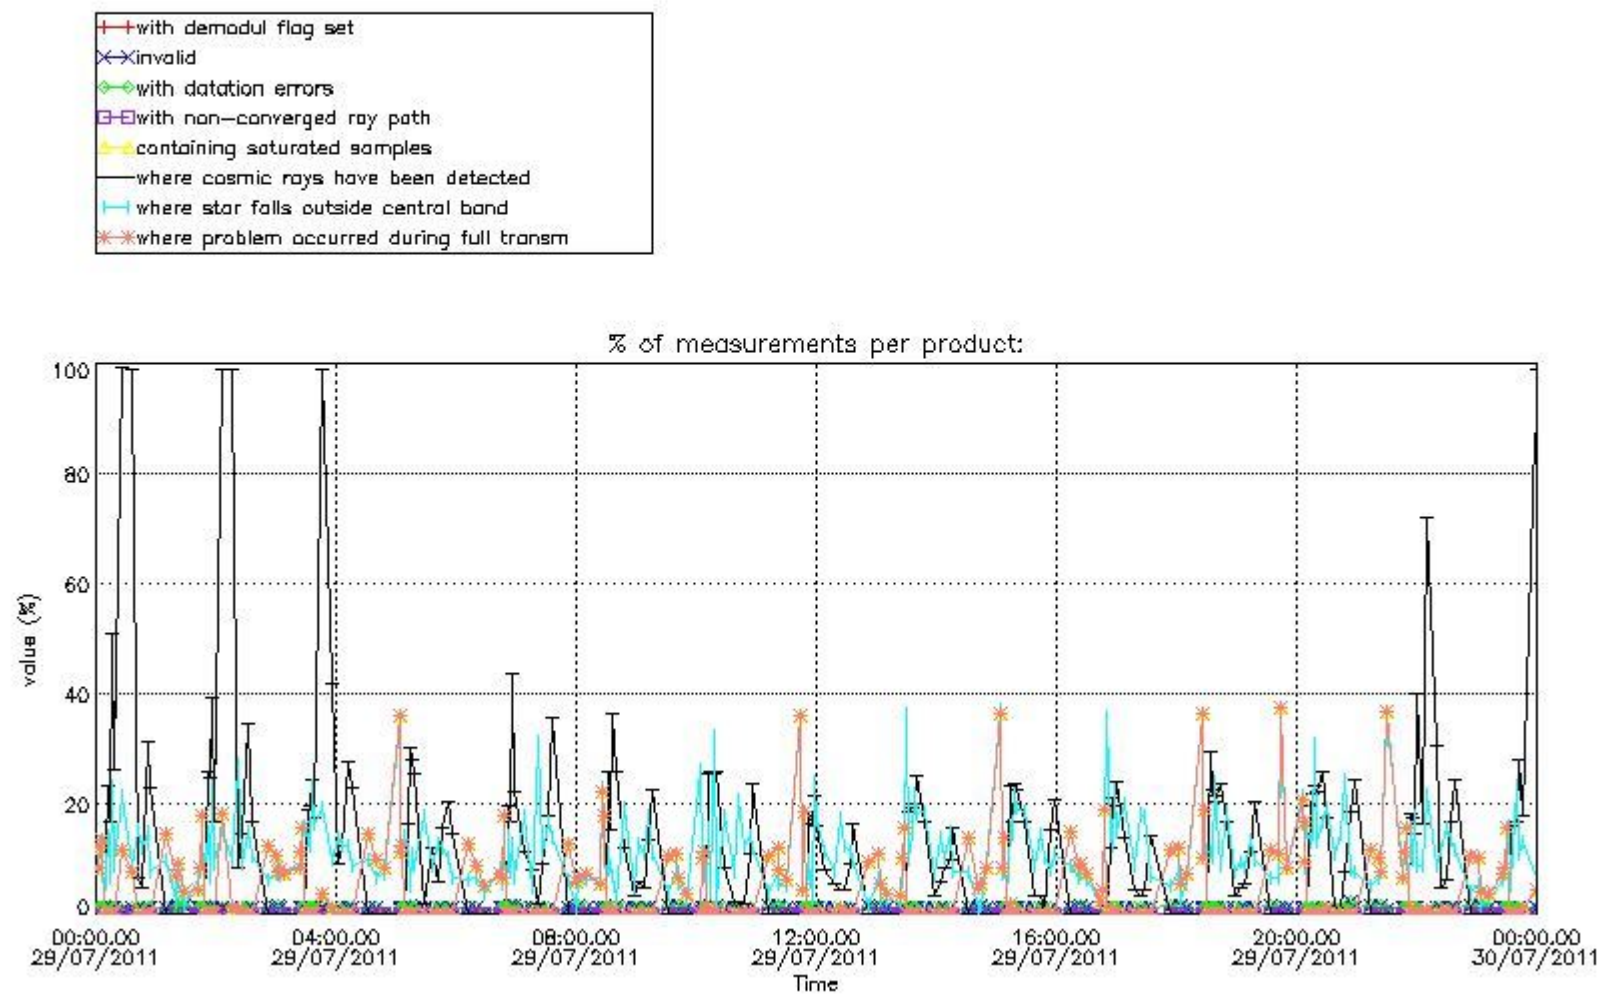

At least one measurement with demodulation flag set:	53.0303 %
Reference spectrum computed from DB:	0.00000 %
Reference spectrum with small number of measurements:	0.00000 %
SATU data not used:	43.9394 %

5.2 Plot quality information per product (time dependant)

5.3 Plot quality information per product (world map)