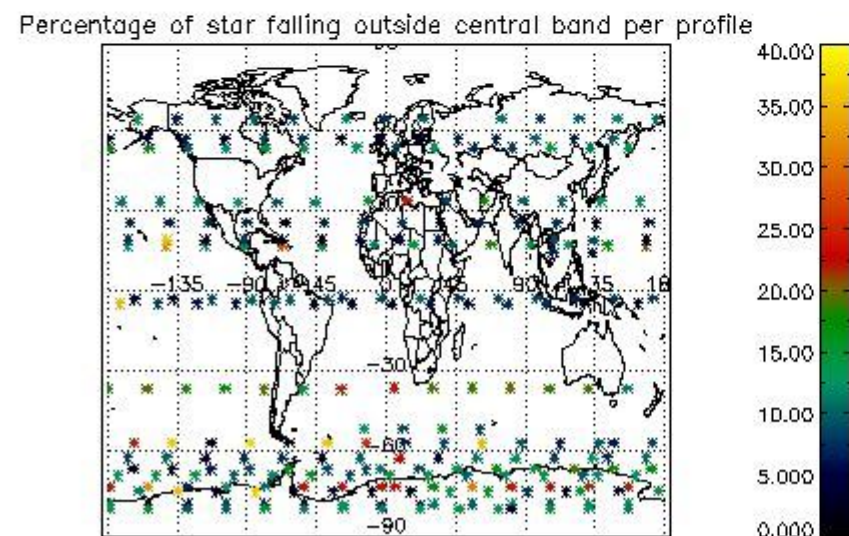

6. Statistics and plot of tangent altitude of the last measurement (DARK & BRIGHT products without errors)

6.1 Statistics on tangent altitude lost:

Statistics	DARK	BRIGHT	TWILIGHT
Mean:	14.625	18.836	NaN
St. deviation:	3.9883	5.2402	NaN
Maximum:	22.070	27.385	NaN
Minimum:	5.2243	3.2985	NaN
Number of data:	77.000	116.00	NaN

6.2 Plot for DARK limb products