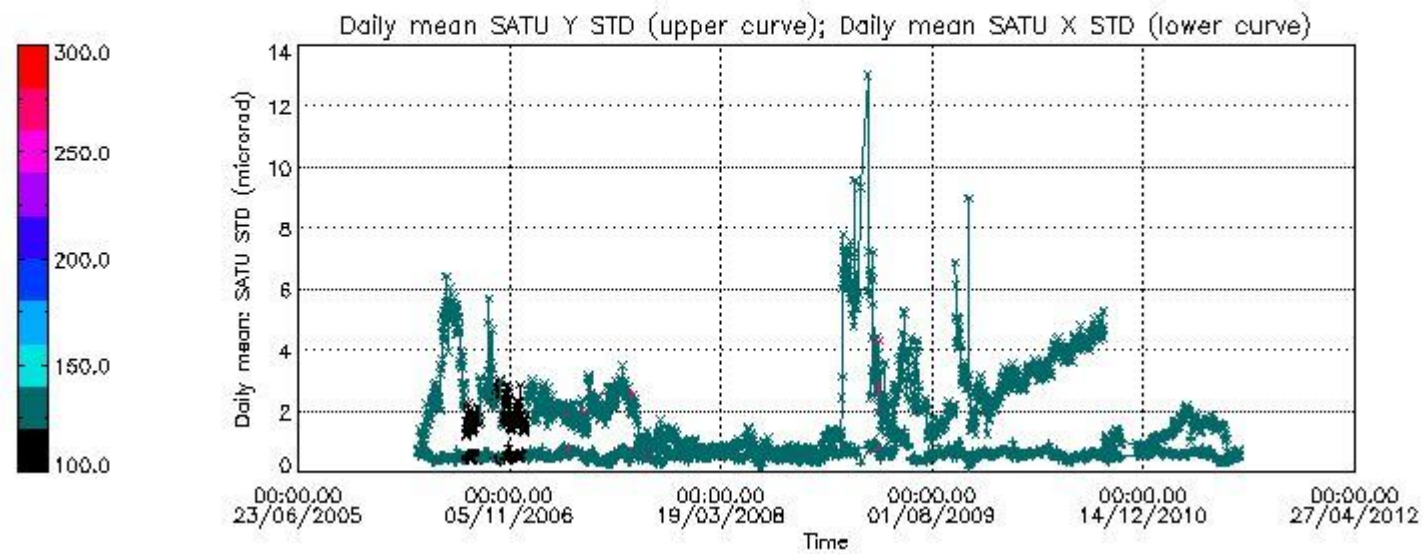

Number of data:	77350.	77350.	1.1775E+05	1.1775E+05
90Percentile:	0.70000	0.40000	1.2000	0.80000

7.2.2 Trend of daily SATU NEA St. deviation since 1st April 2006 (dark limb) and of daily SATU NEA 90th percentile since May 2011

The long term trend of the SATU 'X' and 'Y' standard deviations should be constant during the whole mission.

The colorbar represents the start tangent altitude (km) of the occultations.

Upper curve: STD of SATU Y axis

Lower curve: STD of SATU X axis

8. Auxiliary Data Files used for the production reported in section 2.4

The number reported in the third column indicates since which file (see list in section 2.4) the corresponding auxiliary file has been used. The fourth column is the date of those product files.