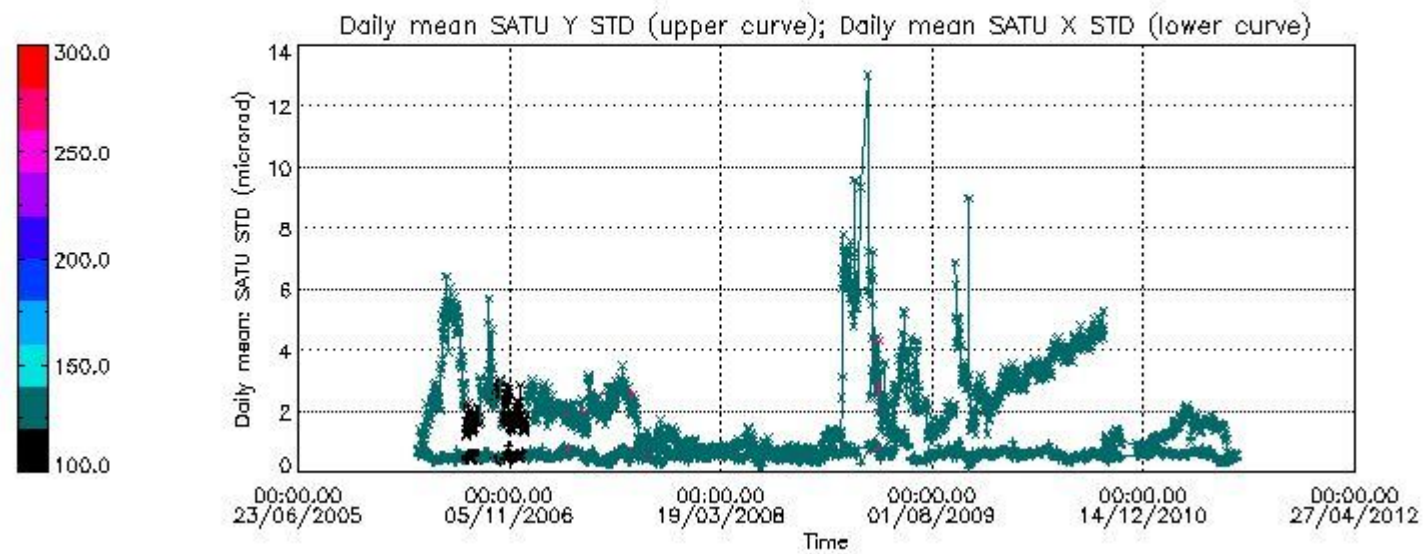

Number of data:	22550.	22550.	61300.	61300.
90Percentile:	0.70000	0.40000	1.10000	0.70000

7.2.2 Trend of daily SATU NEA St. deviation since 1st April 2006 (dark limb) and of daily SATU NEA 90th percentile since May 2011

The long term trend of the SATU 'X' and 'Y' standard deviations should be constant during the whole mission.

The colorbar represents the start tangent altitude (km) of the occultations.

Upper curve: STD of SATU Y axis

Lower curve: STD of SATU X axis

8. Auxiliary Data Files used for the production reported in section 2.4

The number reported in the third column indicates since which file (see list in section 2.4) the corresponding auxiliary file has been used. The fourth column is the date of those product files.