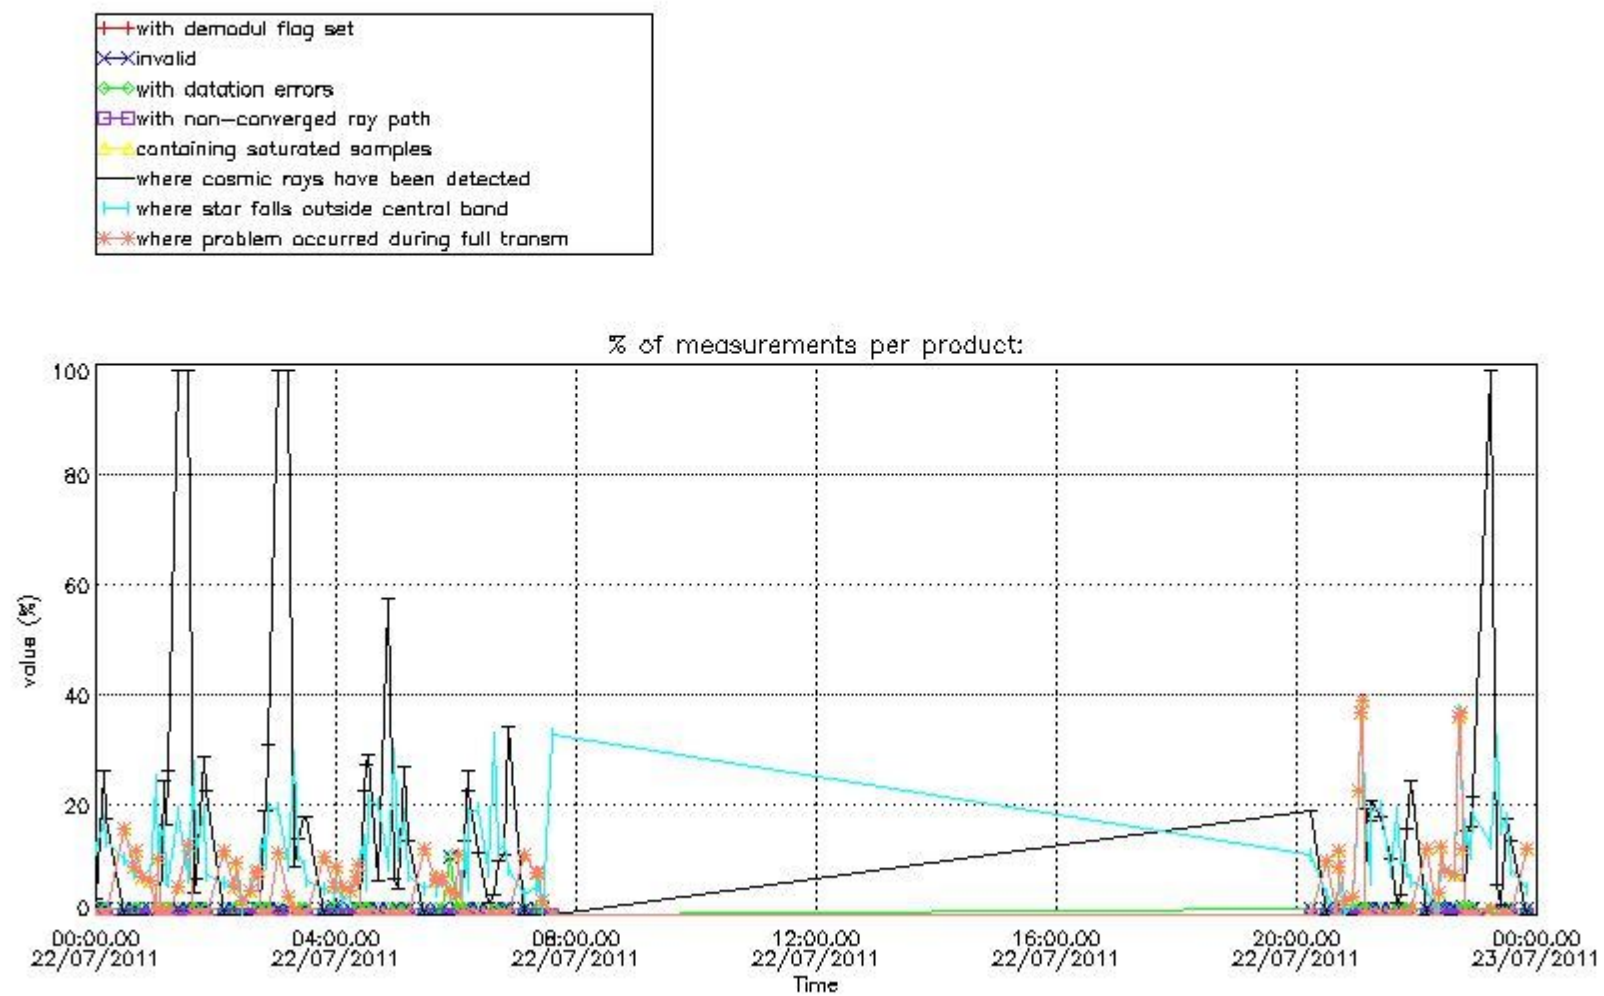

5.1 Percentage of products during reporting period with:

At least one measurement with demodulation flag set:	45.2174 %
Reference spectrum computed from DB:	0.00000 %
Reference spectrum with small number of measurements:	0.00000 %
SATU data not used:	50.4348 %

5.2 Plot quality information per product (time dependant)

5.3 Plot quality information per product (world map)