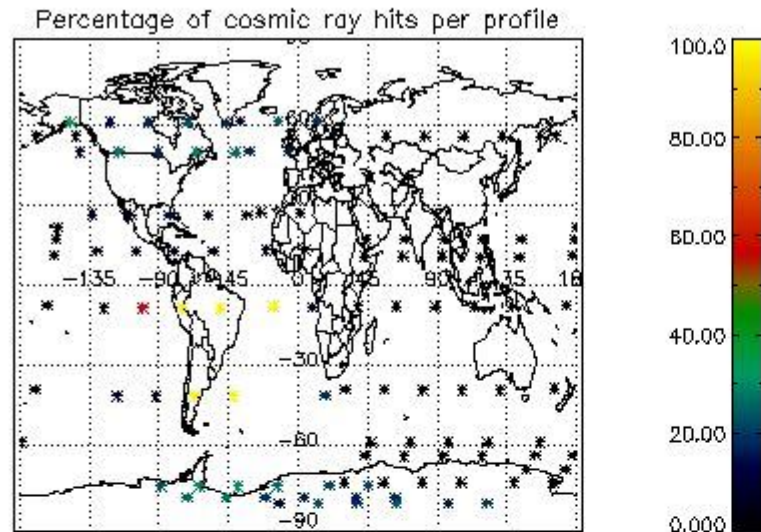

6. Statistics and plot of tangent altitude of the last measurement (DARK & BRIGHT products without errors)

6.1 Statistics on tangent altitude lost:

Statistics	DARK	BRIGHT	TWILIGHT
Mean:	12.632	19.855	18.774
St. deviation:	4.6564	7.0946	1.5351
Maximum:	19.687	49.446	19.851
Minimum:	4.6584	3.8791	16.159
Number of data:	23.000	58.000	6.0000

6.2 Plot for DARK limb products