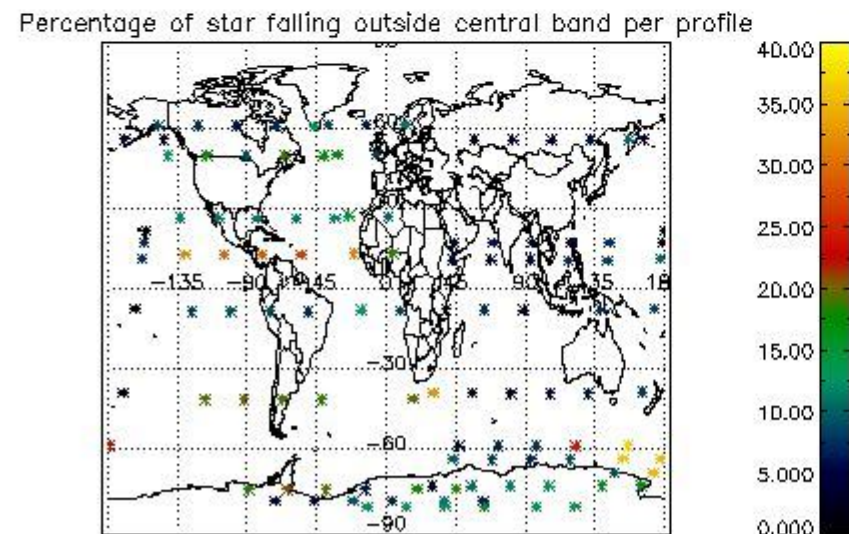

6. Statistics and plot of tangent altitude of the last measurement (DARK & BRIGHT products without errors)

6.1 Statistics on tangent altitude lost:

Statistics	DARK	BRIGHT	TWILIGHT
Mean:	12.632	19.855	18.774
St. deviation:	4.6564	7.0946	1.5351
Maximum:	19.687	49.446	19.851
Minimum:	4.6584	3.8791	16.159
Number of data:	23.000	58.000	6.0000

6.2 Plot for DARK limb products