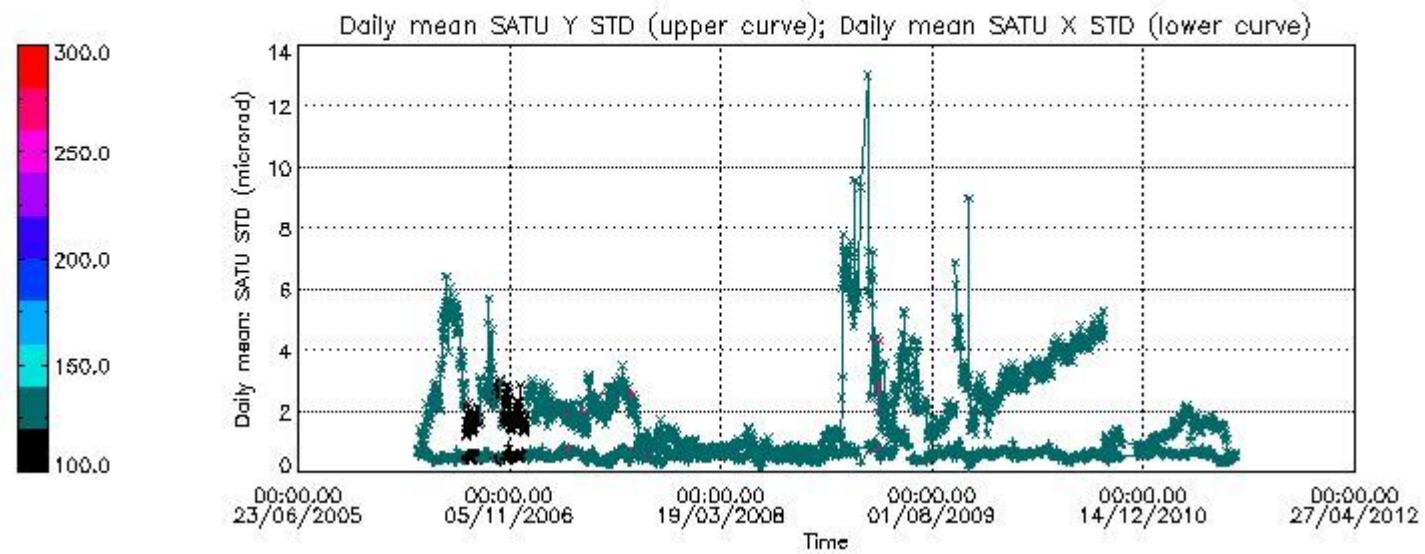

Number of data:	58550.	58550.	1.2270E+05	1.2270E+05
90Percentile:	0.80000	0.40000	1.1000	0.70000

7.2.2 Trend of daily SATU NEA St. deviation since 1st April 2006 (dark limb) and of daily SATU NEA 90th percentile since May 2011

The long term trend of the SATU 'X' and 'Y' standard deviations should be constant during the whole mission.

The colorbar represents the start tangent altitude (km) of the occultations.

Upper curve: STD of SATU Y axis

Lower curve: STD of SATU X axis

8. Auxiliary Data Files used for the production reported in section 2.4

The number reported in the third column indicates since which file (see list in section 2.4) the corresponding auxiliary file has been used. The fourth column is the date of those product files.