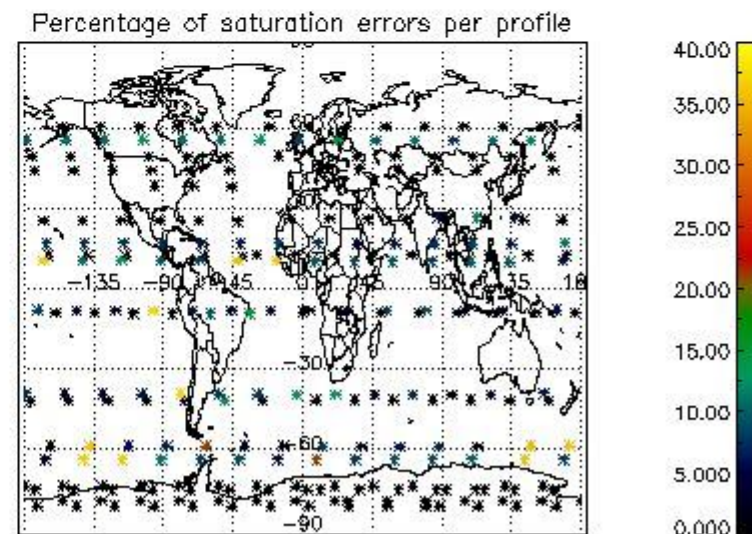

6. Statistics and plot of tangent altitude of the last measurement (DARK & BRIGHT products without errors)

6.1 Statistics on tangent altitude lost:

Statistics	DARK	BRIGHT	TWILIGHT
Mean:	15.388	18.575	14.357
St. deviation:	3.8586	5.9964	4.2524
Maximum:	20.480	26.438	21.988
Minimum:	3.6000	3.3199	7.5312
Number of data:	56.000	116.00	30.000

6.2 Plot for DARK limb products