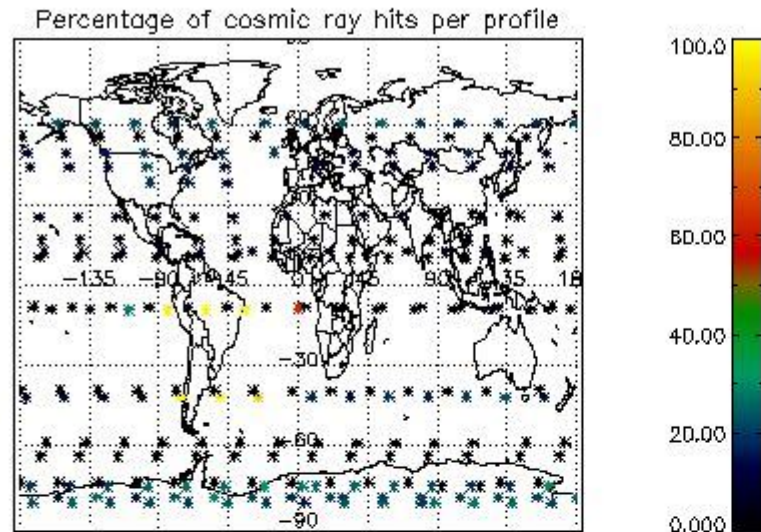

6. Statistics and plot of tangent altitude of the last measurement (DARK & BRIGHT products without errors)

6.1 Statistics on tangent altitude lost:

Statistics	DARK	BRIGHT	TWILIGHT
Mean:	15.388	18.575	14.357
St. deviation:	3.8586	5.9964	4.2524
Maximum:	20.480	26.438	21.988
Minimum:	3.6000	3.3199	7.5312
Number of data:	56.000	116.00	30.000

6.2 Plot for DARK limb products