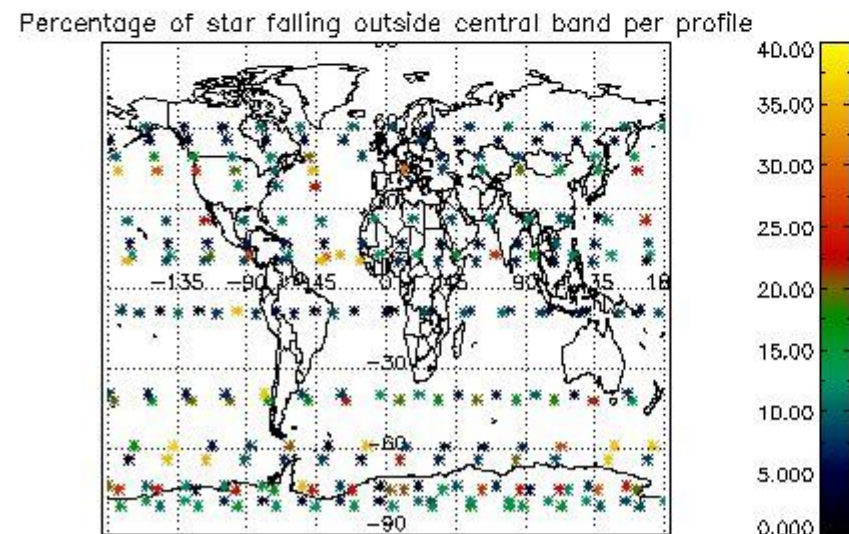

6. Statistics and plot of tangent altitude of the last measurement (DARK & BRIGHT products without errors)

6.1 Statistics on tangent altitude lost:

Statistics	DARK	BRIGHT	TWILIGHT
Mean:	15.388	18.575	14.357
St. deviation:	3.8586	5.9964	4.2524
Maximum:	20.480	26.438	21.988
Minimum:	3.6000	3.3199	7.5312
Number of data:	56.000	116.00	30.000

6.2 Plot for DARK limb products