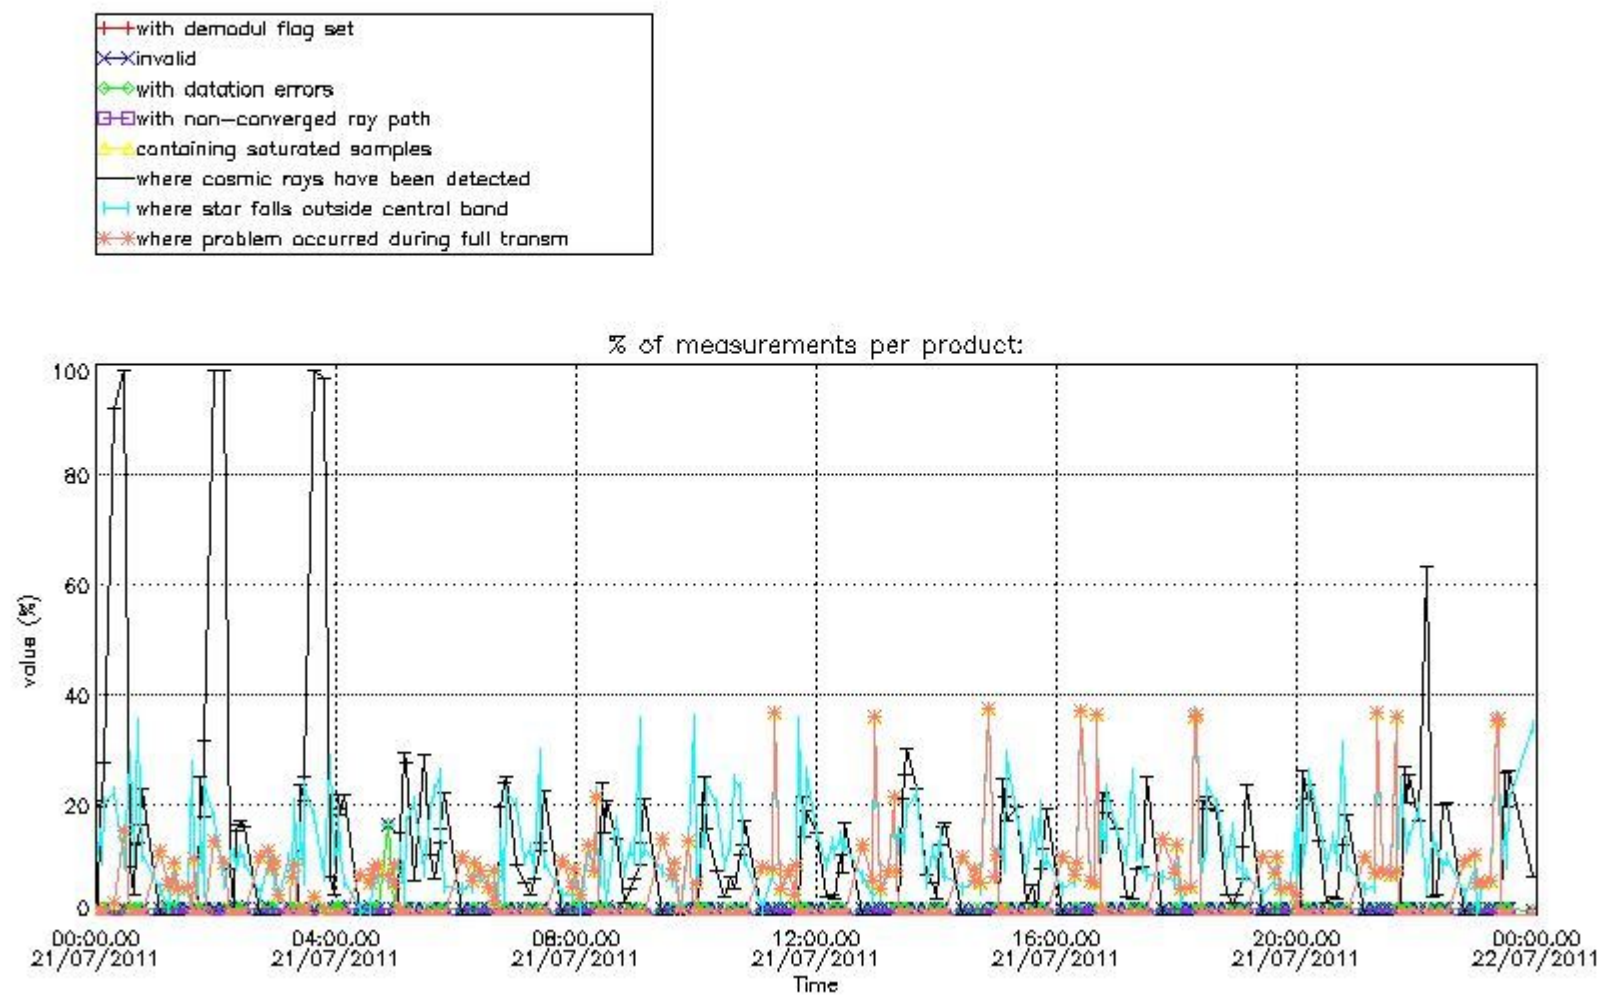

5.1 Percentage of products during reporting period with:

At least one measurement with demodulation flag set:	52.1073 %
Reference spectrum computed from DB:	0.00000 %
Reference spectrum with small number of measurements:	0.00000 %
SATU data not used:	44.4444 %

5.2 Plot quality information per product (time dependant)

5.3 Plot quality information per product (world map)