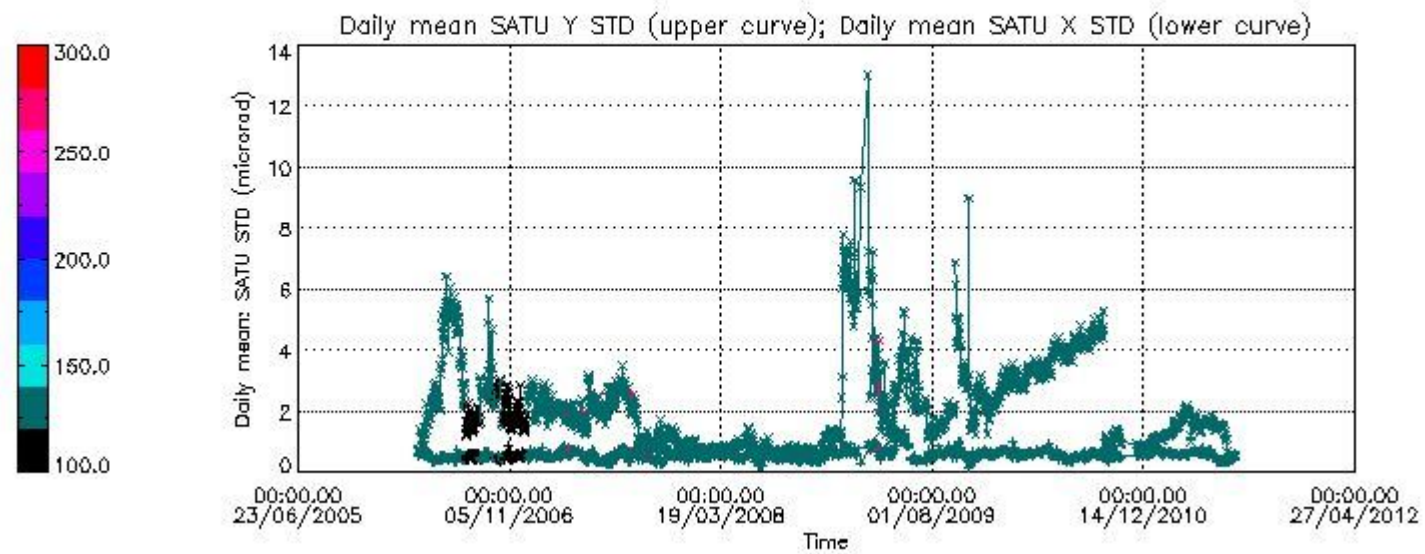

Number of data:	58900.	58900.	1.3875E+05	1.3875E+05
90Percentile:	0.70000	0.40000	1.1000	0.70000

7.2.2 Trend of daily SATU NEA St. deviation since 1st April 2006 (dark limb) and of daily SATU NEA 90th percentile since May 2011

The long term trend of the SATU 'X' and 'Y' standard deviations should be constant during the whole mission.

The colorbar represents the start tangent altitude (km) of the occultations.

Upper curve: STD of SATU Y axis

Lower curve: STD of SATU X axis

8. Auxiliary Data Files used for the production reported in section 2.4

The number reported in the third column indicates since which file (see list in section 2.4) the corresponding auxiliary file has been used. The fourth column is the date of those product files.