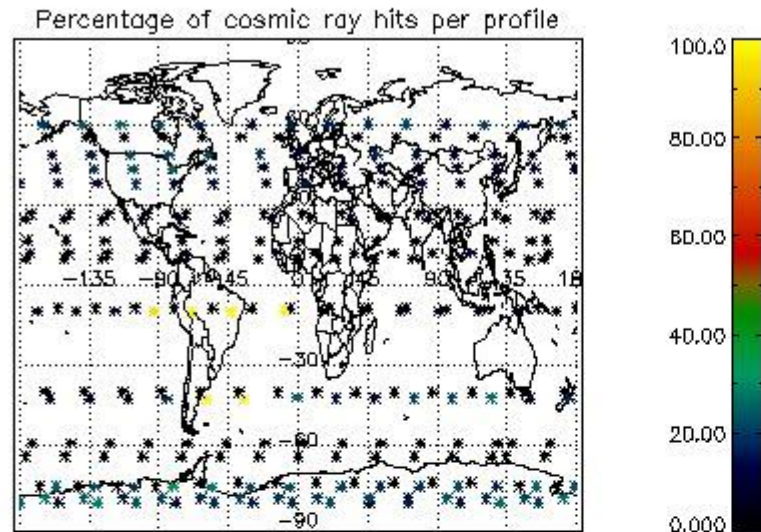

6. Statistics and plot of tangent altitude of the last measurement (DARK & BRIGHT products without errors)

6.1 Statistics on tangent altitude lost:

Statistics	DARK	BRIGHT	TWILIGHT
Mean:	14.779	19.276	14.469
St. deviation:	4.0961	5.6762	4.6215
Maximum:	19.878	29.117	22.411
Minimum:	5.1380	2.4545	3.8837
Number of data:	56.000	134.00	28.000

6.2 Plot for DARK limb products