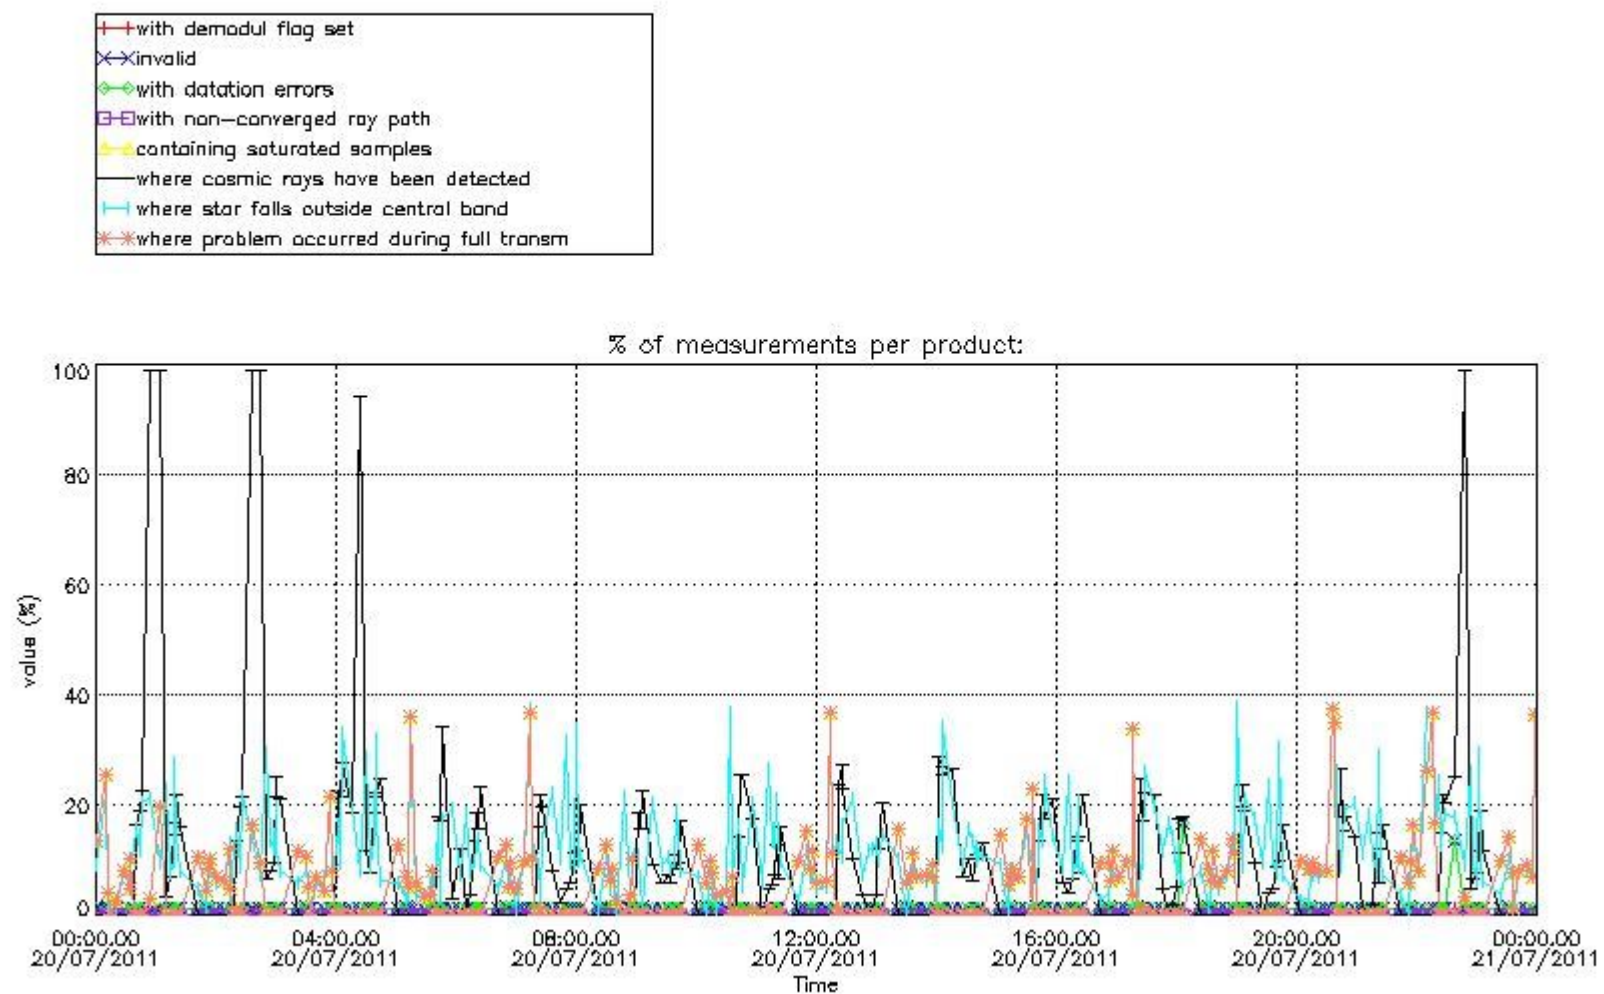

5.1 Percentage of products during reporting period with:

At least one measurement with demodulation flag set:	49.8258 %
Reference spectrum computed from DB:	0.00000 %
Reference spectrum with small number of measurements:	0.00000 %
SATU data not used:	46.6899 %

5.2 Plot quality information per product (time dependant)

5.3 Plot quality information per product (world map)