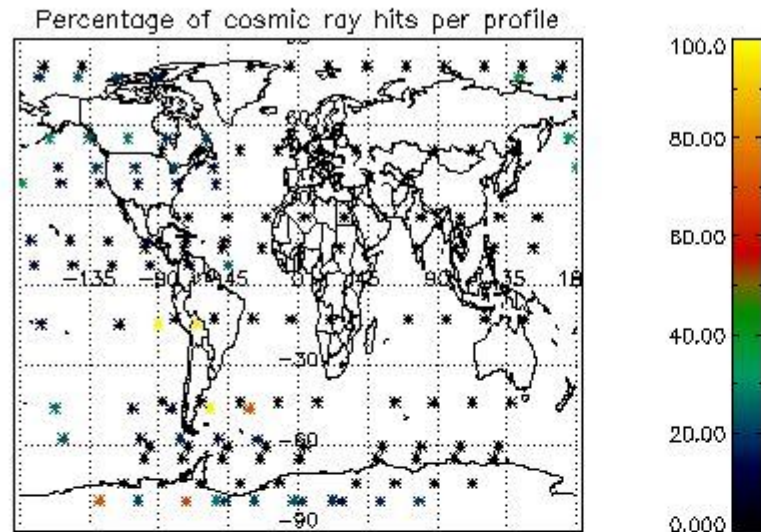

6. Statistics and plot of tangent altitude of the last measurement (DARK & BRIGHT products without errors)

6.1 Statistics on tangent altitude lost:

Statistics	DARK	BRIGHT	TWILIGHT
Mean:	13.283	18.997	17.364
St. deviation:	4.3493	5.6111	3.3014
Maximum:	19.676	28.729	22.813
Minimum:	4.9195	3.7600	14.578
Number of data:	26.000	96.000	6.0000

6.2 Plot for DARK limb products