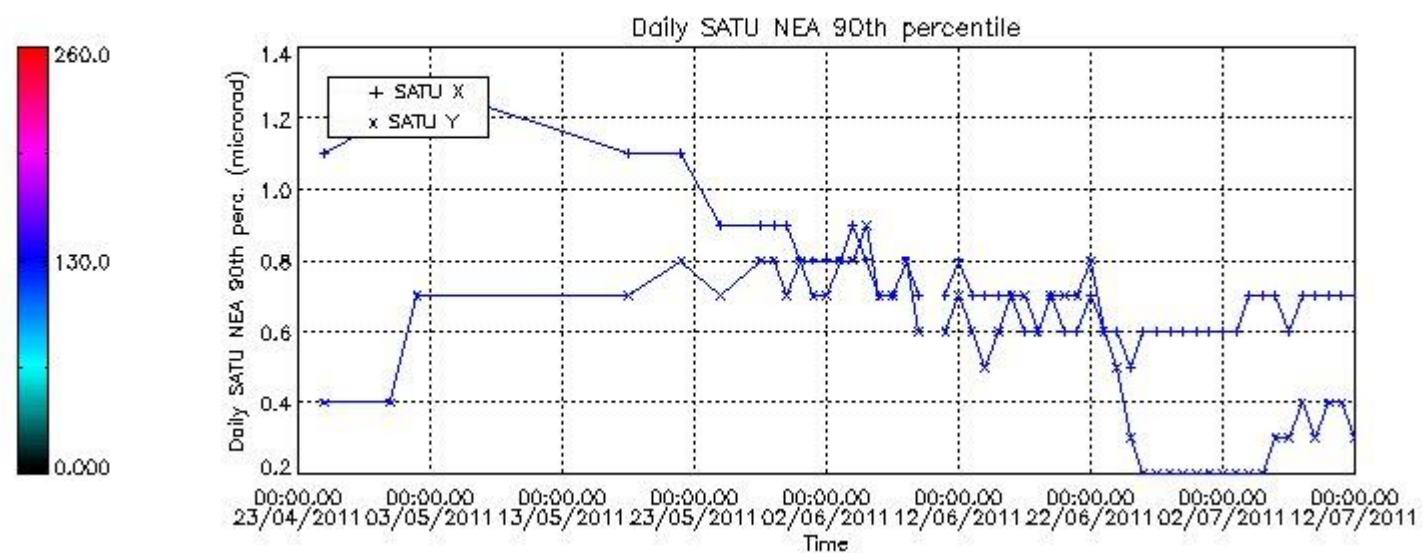

Number of data:	26700.	26700.	92400.	92400.
90Percentile:	0.70000	0.30000	1.3000	1.0000

7.2.2 Trend of daily SATU NEA St. deviation since 1st April 2006 (dark limb) and of daily SATU NEA 90th percentile since May 2011

The long term trend of the SATU 'X' and 'Y' standard deviations should be constant during the whole mission.

The colorbar represents the start tangent altitude (km) of the occultations.

Upper curve: STD of SATU Y axis

Lower curve: STD of SATU X axis

8. Auxiliary Data Files used for the production reported in section 2.4

The number reported in the third column indicates since which file (see list in section 2.4) the corresponding auxiliary file has been used. The fourth column is the date of those product files.