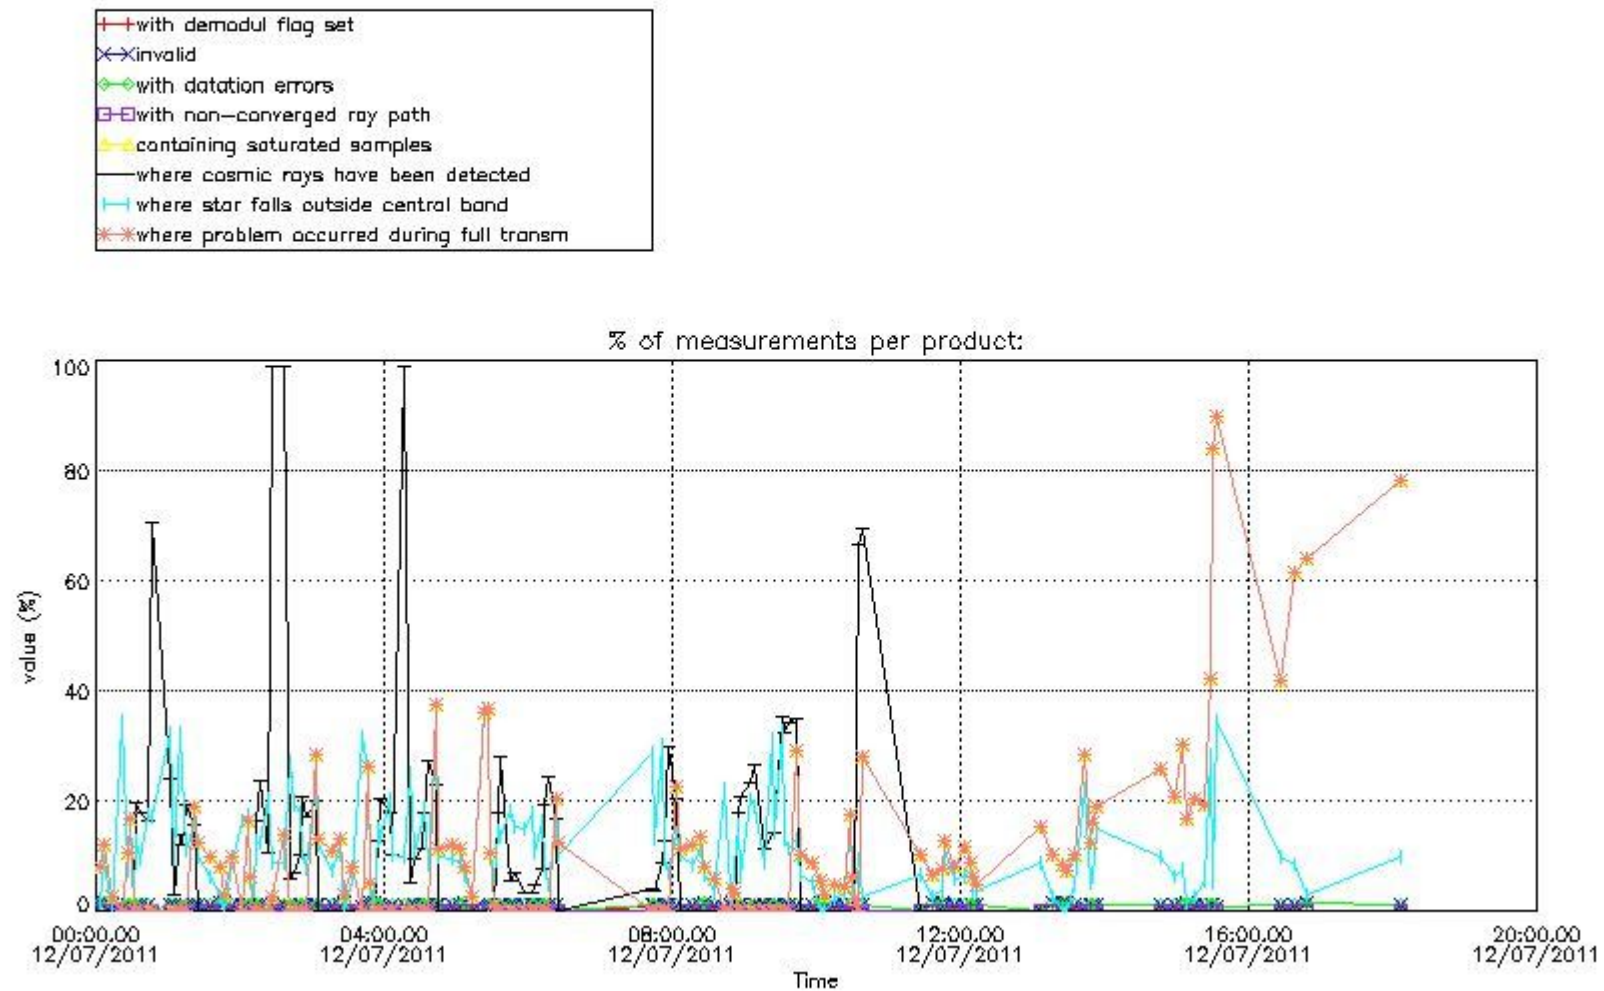

5. Demodulation flag and quality information monitoring

In this section it is presented the modulation information extracted from the pcd (product confidence data) at measurement level and information extracted from the Quality Summary dataset. Only products without errors (error flag in the MPH set to "0") are used.

5.1 Percentage of products during reporting period with:

At least one measurement with demodulation flag set:	34.2466 %
Reference spectrum computed from DB:	0.00000 %
Reference spectrum with small number of measurements:	0.00000 %
SATU data not used:	65.7534 %

5.2 Plot quality information per product (time dependant)

5.3 Plot quality information per product (world map)