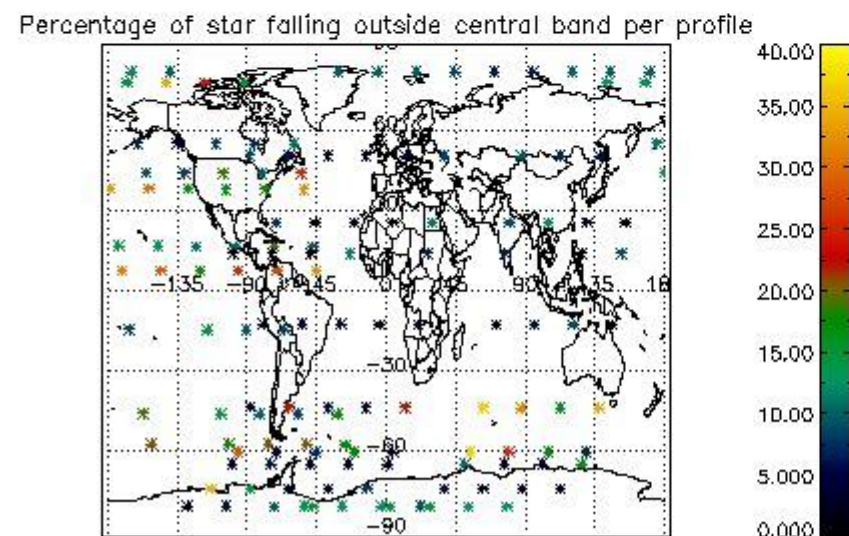

6. Statistics and plot of tangent altitude of the last measurement (DARK & BRIGHT products without errors)

6.1 Statistics on tangent altitude lost:

Statistics	DARK	BRIGHT	TWILIGHT
Mean:	13.283	18.997	17.364
St. deviation:	4.3493	5.6111	3.3014
Maximum:	19.676	28.729	22.813
Minimum:	4.9195	3.7600	14.578
Number of data:	26.000	96.000	6.0000

6.2 Plot for DARK limb products