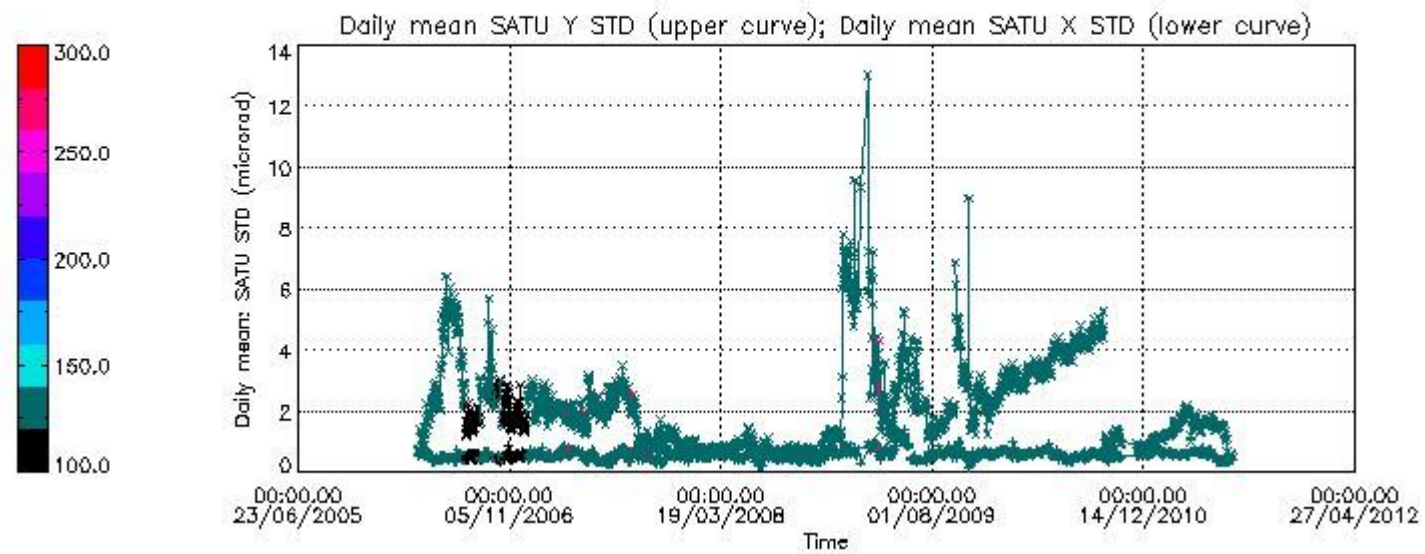

Number of data:	26700.	26700.	92400.	92400.
90Percentile:	0.70000	0.30000	1.3000	1.0000

7.2.2 Trend of daily SATU NEA St. deviation since 1st April 2006 (dark limb) and of daily SATU NEA 90th percentile since May 2011

The long term trend of the SATU 'X' and 'Y' standard deviations should be constant during the whole mission.

The colorbar represents the start tangent altitude (km) of the occultations.

Upper curve: STD of SATU Y axis

Lower curve: STD of SATU X axis

8. Auxiliary Data Files used for the production reported in section 2.4

The number reported in the third column indicates since which file (see list in section 2.4) the corresponding auxiliary file has been used. The fourth column is the date of those product files.