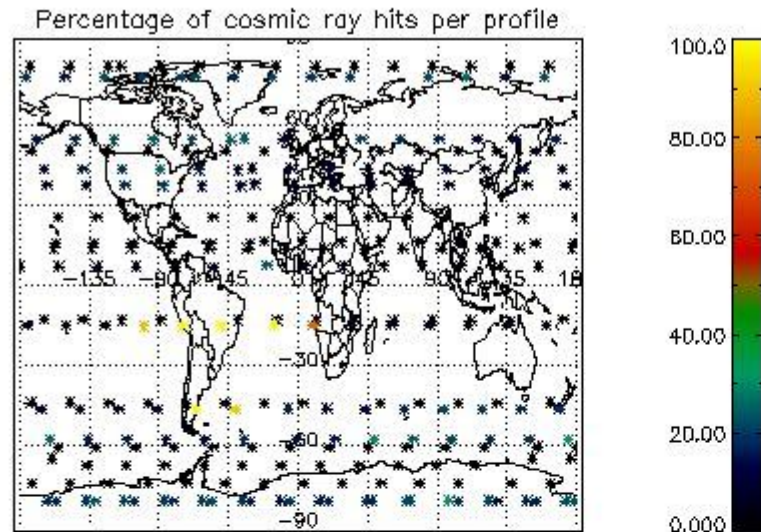

6. Statistics and plot of tangent altitude of the last measurement (DARK & BRIGHT products without errors)

6.1 Statistics on tangent altitude lost:

Statistics	DARK	BRIGHT	TWILIGHT
Mean:	14.104	17.950	16.133
St. deviation:	4.1094	6.7865	1.2486
Maximum:	20.844	31.754	18.069
Minimum:	5.0070	3.2442	14.233
Number of data:	71.000	154.00	14.000

6.2 Plot for DARK limb products