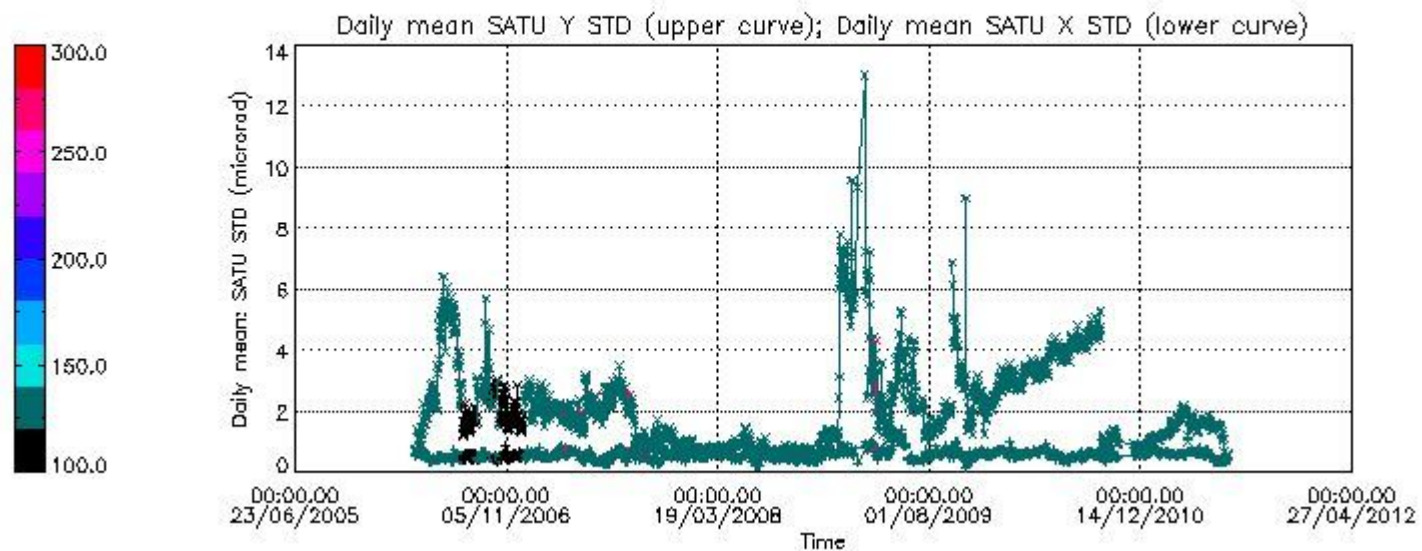

Number of data:	72500.	72500.	1.4690E+05	1.4690E+05
90Percentile:	0.70000	0.40000	1.4000	1.1000

7.2.2 Trend of daily SATU NEA St. deviation since 1st April 2006 (dark limb) and of daily SATU NEA 90th percentile since May 2011

The long term trend of the SATU 'X' and 'Y' standard deviations should be constant during the whole mission.

The colorbar represents the start tangent altitude (km) of the occultations.

Upper curve: STD of SATU Y axis

Lower curve: STD of SATU X axis

8. Auxiliary Data Files used for the production reported in section 2.4

The number reported in the third column indicates since which file (see list in section 2.4) the corresponding auxiliary file has been used. The fourth column is the date of those product files.