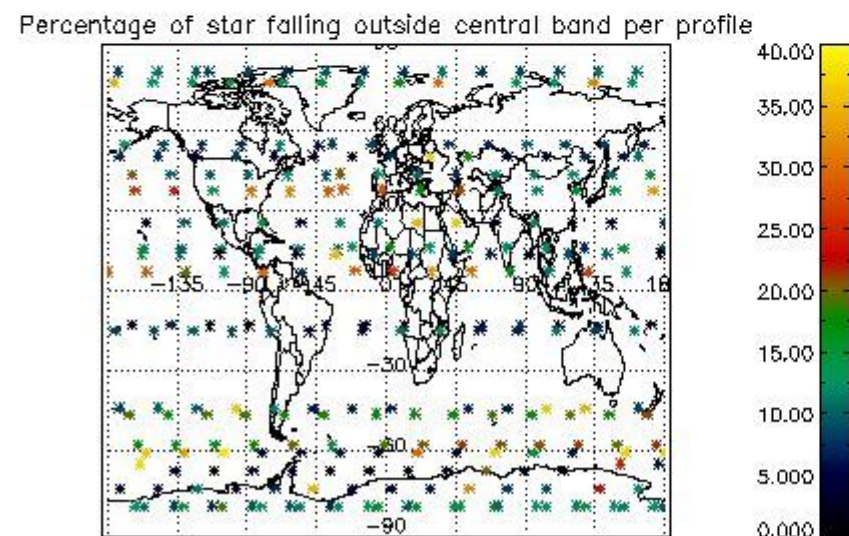

6. Statistics and plot of tangent altitude of the last measurement (DARK & BRIGHT products without errors)

6.1 Statistics on tangent altitude lost:

Statistics	DARK	BRIGHT	TWILIGHT
Mean:	14.104	17.950	16.133
St. deviation:	4.1094	6.7865	1.2486
Maximum:	20.844	31.754	18.069
Minimum:	5.0070	3.2442	14.233
Number of data:	71.000	154.00	14.000

6.2 Plot for DARK limb products