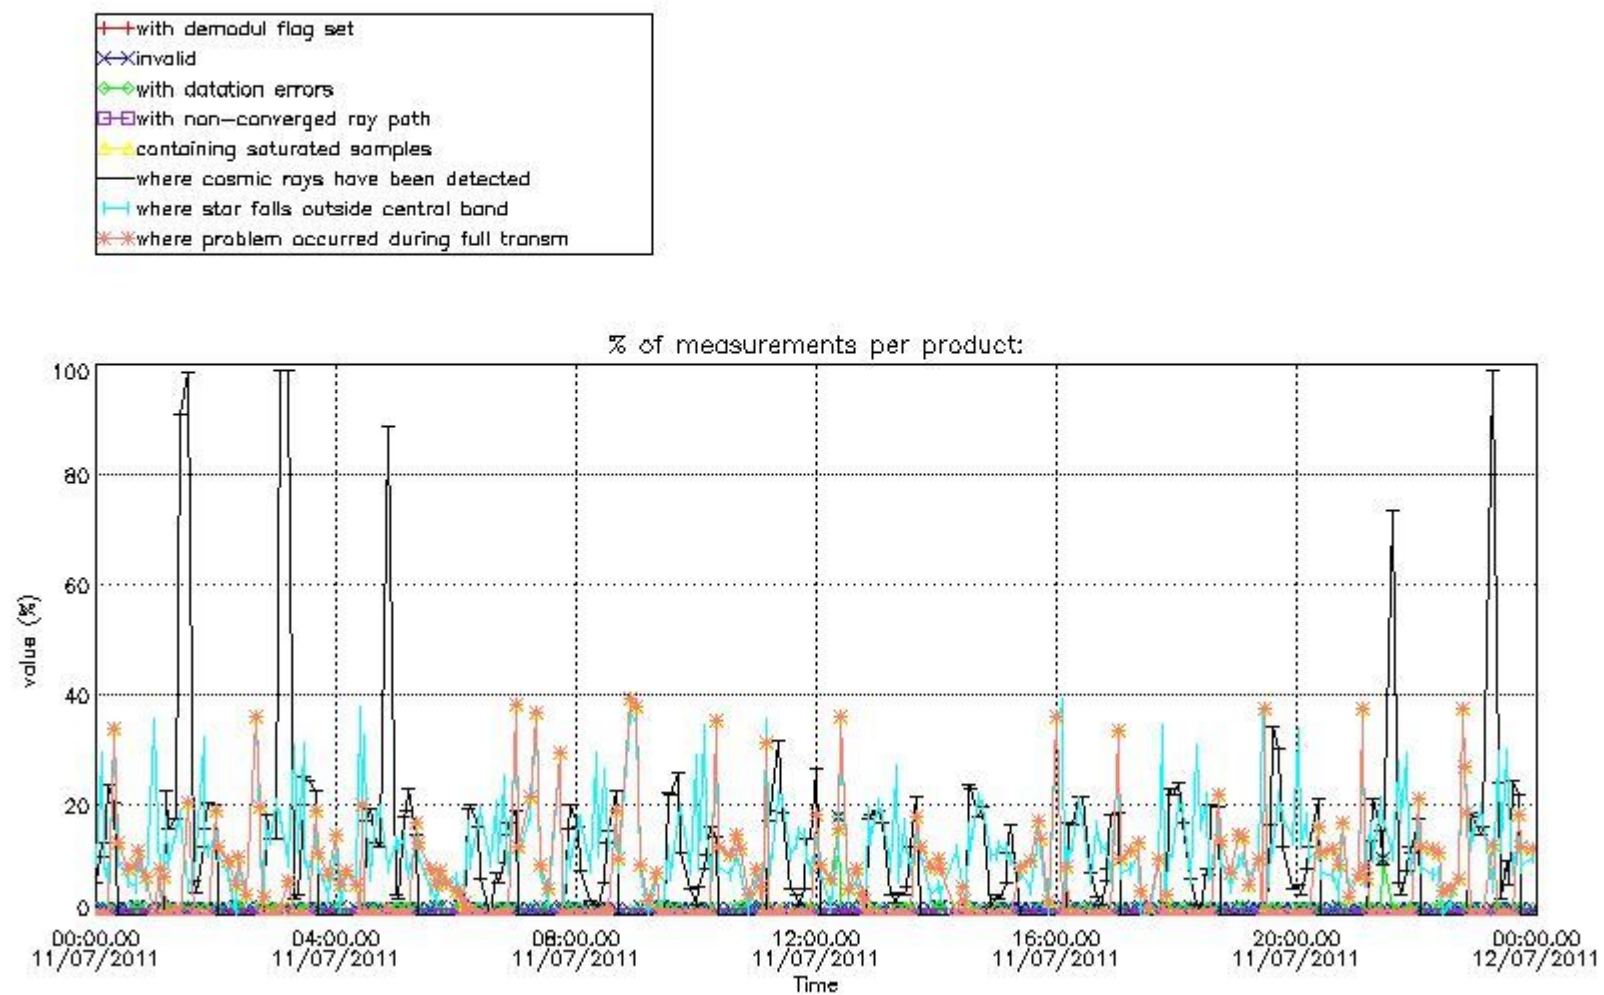

5.1 Percentage of products during reporting period with:

At least one measurement with demodulation flag set:	43.8163 %
Reference spectrum computed from DB:	0.00000 %
Reference spectrum with small number of measurements:	0.00000 %
SATU data not used:	54.4170 %

5.2 Plot quality information per product (time dependant)

5.3 Plot quality information per product (world map)