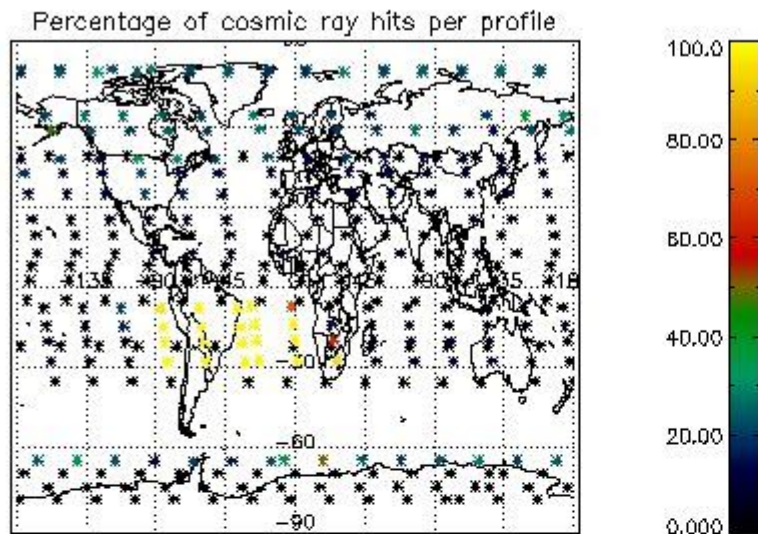

6. Statistics and plot of tangent altitude of the last measurement (DARK & BRIGHT products without errors)

6.1 Statistics on tangent altitude lost:

Statistics	DARK	BRIGHT	TWILIGHT
Mean:	16.185	20.882	NaN
St. deviation:	4.3307	2.9456	NaN
Maximum:	21.977	28.000	NaN
Minimum:	2.9546	3.9681	NaN
Number of data:	116.00	141.00	NaN

6.2 Plot for DARK limb products