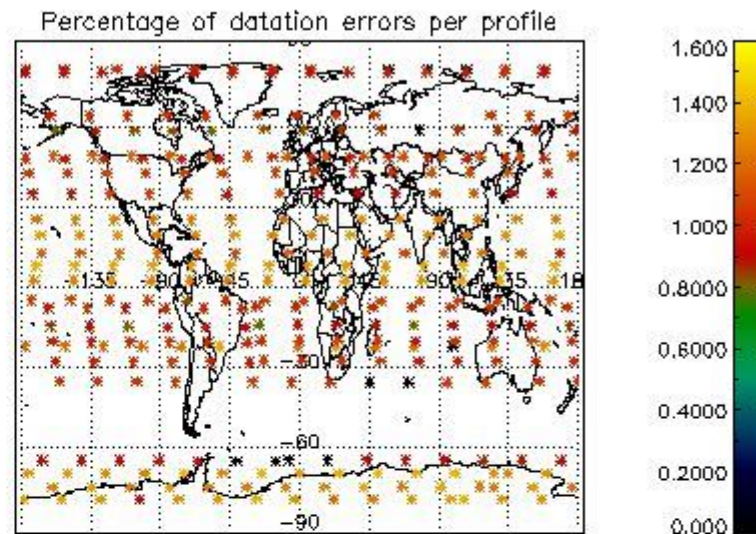

6. Statistics and plot of tangent altitude of the last measurement (DARK & BRIGHT products without errors)

6.1 Statistics on tangent altitude lost:

Statistics	DARK	BRIGHT	TWILIGHT
Mean:	16.185	20.882	NaN
St. deviation:	4.3307	2.9456	NaN
Maximum:	21.977	28.000	NaN
Minimum:	2.9546	3.9681	NaN
Number of data:	116.00	141.00	NaN

6.2 Plot for DARK limb products