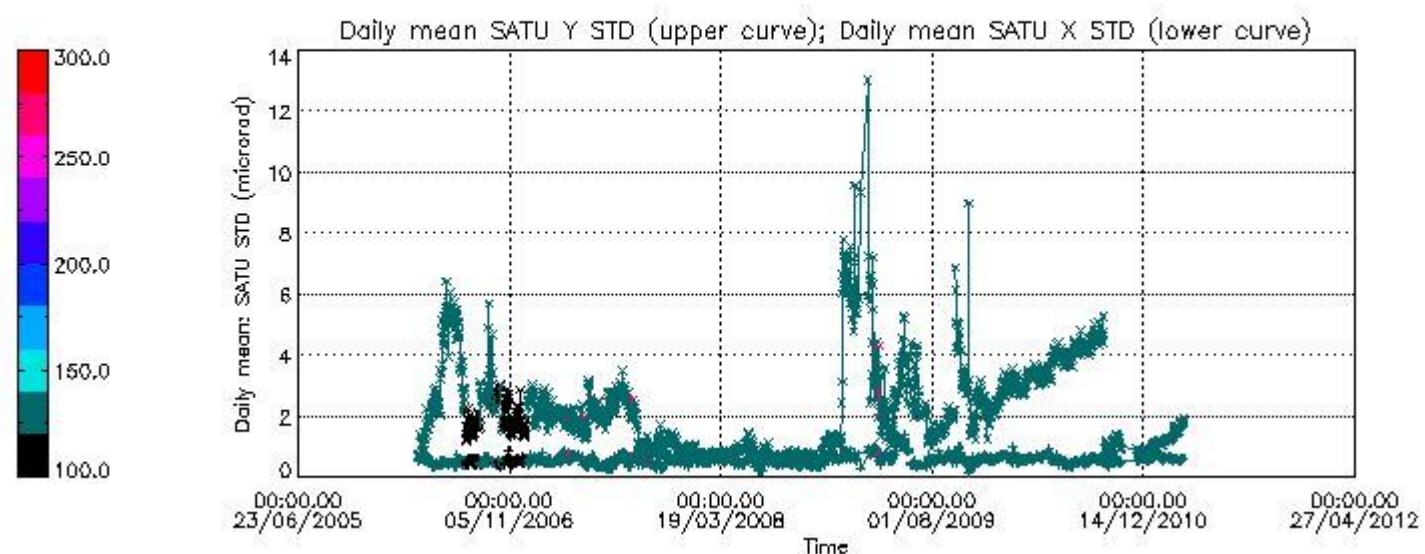

Number of data: 1.2900E+05 1.2900E+05 1.3615E+05 1.3615E+05

7.2.2 Trend of daily SATU NEA St. deviation since 1st April 2006 (dark limb)

The long term trend of the SATU 'X' and 'Y' standard deviations should be constant during the whole mission.

The colorbar represents the start tangent altitude (km) of the occultations.

Upper curve: STD of SATU Y axis

Lower curve: STD of SATU X axis

8. Auxiliary Data Files used for the production reported in section 2.4

The number reported in the third column indicates since which file (see list in section 2.4) the corresponding auxiliary file has been used. The fourth column is the date of those product files.

Type	Auxiliary Filename	Used since product	Used since product date
INST_PHYS_CHARACTERISTICS	GOM_INS_AXVIEC20091111_143220_20030716_120000_20500101_000000	1	20-MAR-2011 00:07:40
CALIBRATION_DATABASE	GOM_CAL_AXVIEC20110315_090015_20110314_000000_20500101_000000	1	20-MAR-2011 00:07:40
LEVEL-1B_PROC_CONFIG	GOM_PR1_AXVIEC20091111_145255_20020301_000000_20500101_000000	1	20-MAR-2011 00:07:40
STAR_CATALOGUE	GOM_CAT_AXVIEC20020121_161009_20020101_000000_20200101_000000	1	20-MAR-2011 00:07:40
STELLAR_SPECTRA_DATABANK	GOM_STS_AXVIEC20091111_151504_20020101_160000_20500101_000000	1	20-MAR-2011 00:07:40
ECMWF_FILE	AUX_ECF_AXNECM20110319_052115_20110319_210000_20110320_090000	1	20-MAR-2011 00:07:40
ECMWF_FILE	AUX_ECF_AXNECM20110319_172115_20110320_030000_20110320_150000	48	20-MAR-2011 03:18:17
ECMWF_FILE	AUX_ECA_AXNECM20110320_052113_20110319_210000_20110320_090000	73	20-MAR-2011 05:08:22
ECMWF_FILE	AUX_ECF_AXNECM20110319_172115_20110320_030000_20110320_150000	114	20-MAR-2011 07:55:18
ECMWF_FILE	AUX_ECF_AXNECM20110320_052114_20110320_090000_20110320_210000	138	20-MAR-2011 09:35:32
ECMWF_FILE	AUX_ECF_AXNECM20110320_052114_20110320_150000_20110321_030000	228	20-MAR-2011 16:03:43
ECMWF_FILE	AUX_ECF_AXNECM20110320_052115_20110320_210000_20110321_090000	313	20-MAR-2011 22:13:25
OPTIONAL_ECMWF_FILE	MISSING	1	20-MAR-2011 00:07:40
ORBIT_DATA_FILE	DOR_NAV_OPNPDE20110319_224102_000057383100_00331_47328_2731.N1	1	20-MAR-2011 00:07:40
ORBIT_DATA_FILE	DOR_NAV_OPNPDE20110320_002159_000057383100_00332_47329_2732.N1	5	20-MAR-2011 00:30:11
ORBIT_DATA_FILE	DOR_NAV_OPNPDE20110320_015737_000044633100_00333_47330_2733.N1	29	20-MAR-2011 02:10:26
ORBIT_DATA_FILE	DOR_NAV_OPNPDE20110320_031719_000057383100_00334_47331_2734.N1	48	20-MAR-2011 03:18:17
ORBIT_DATA_FILE	DOR_NAV_OPNPDE20110320_045816_000057383100_00335_47332_2735.N1	73	20-MAR-2011 05:08:22
ORBIT_DATA_FILE	DOR_NAV_OPNPDK20110320_063913_000035073100_00336_47333_4095.N1	97	20-MAR-2011 06:48:36
ORBIT_DATA_FILE	DOR_NAV_OPNPDK20110320_074259_000057383100_00337_47334_4096.N1	114	20-MAR-2011 07:55:18