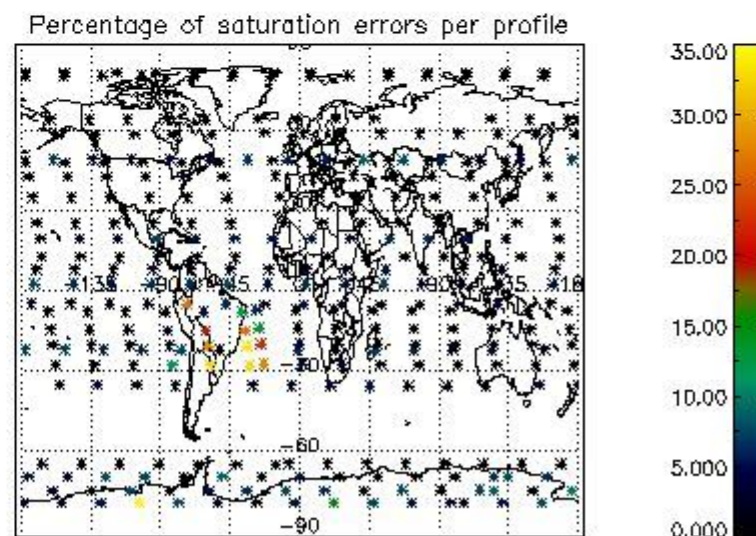

6. Statistics and plot of tangent altitude of the last measurement (DARK & BRIGHT products without errors)

6.1 Statistics on tangent altitude lost:

Statistics	DARK	BRIGHT	TWILIGHT
Mean:	16.185	20.882	NaN
St. deviation:	4.3307	2.9456	NaN
Maximum:	21.977	28.000	NaN
Minimum:	2.9546	3.9681	NaN
Number of data:	116.00	141.00	NaN

6.2 Plot for DARK limb products