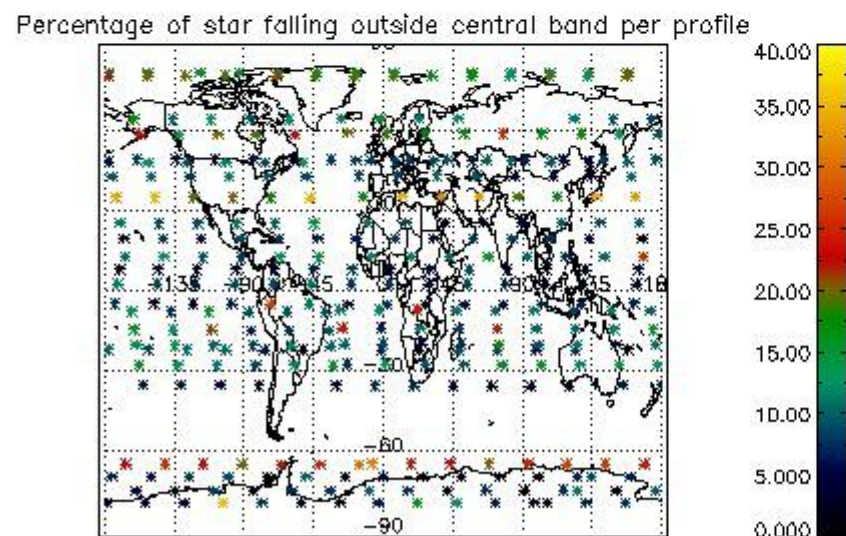

6. Statistics and plot of tangent altitude of the last measurement (DARK & BRIGHT products without errors)

6.1 Statistics on tangent altitude lost:

Statistics	DARK	BRIGHT	TWILIGHT
Mean:	16.185	20.882	NaN
St. deviation:	4.3307	2.9456	NaN
Maximum:	21.977	28.000	NaN
Minimum:	2.9546	3.9681	NaN
Number of data:	116.00	141.00	NaN

6.2 Plot for DARK limb products