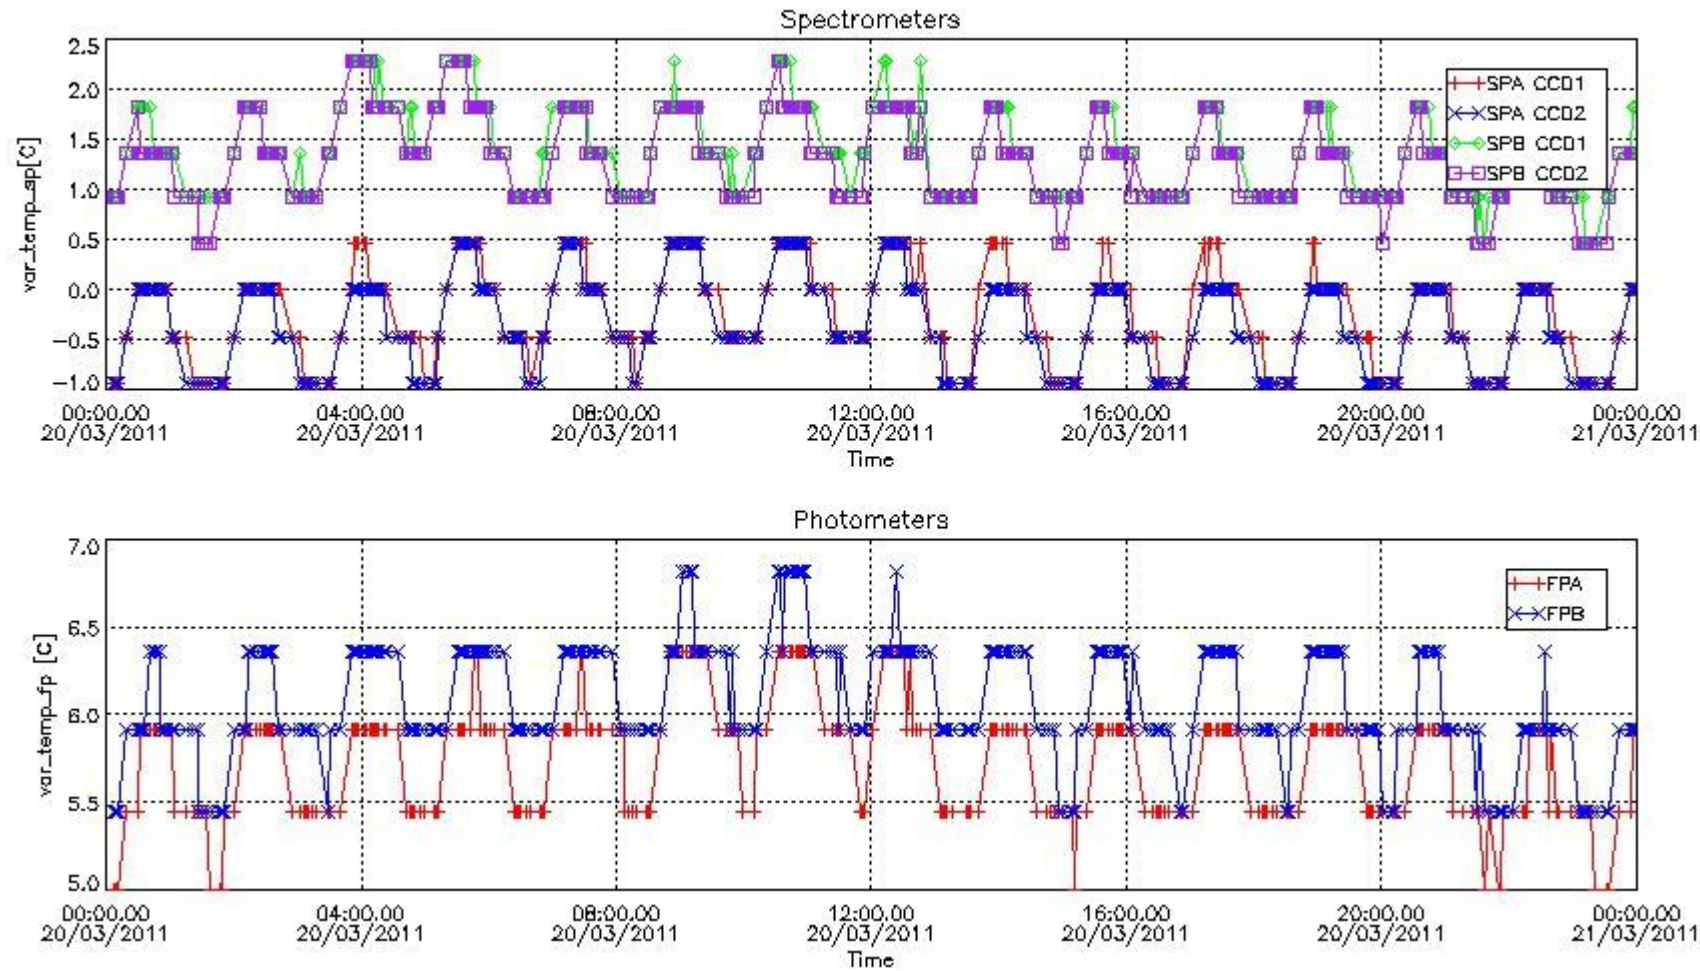

### 3. Plot of GOMOS spectrometers and photometers temperatures from level 1b data