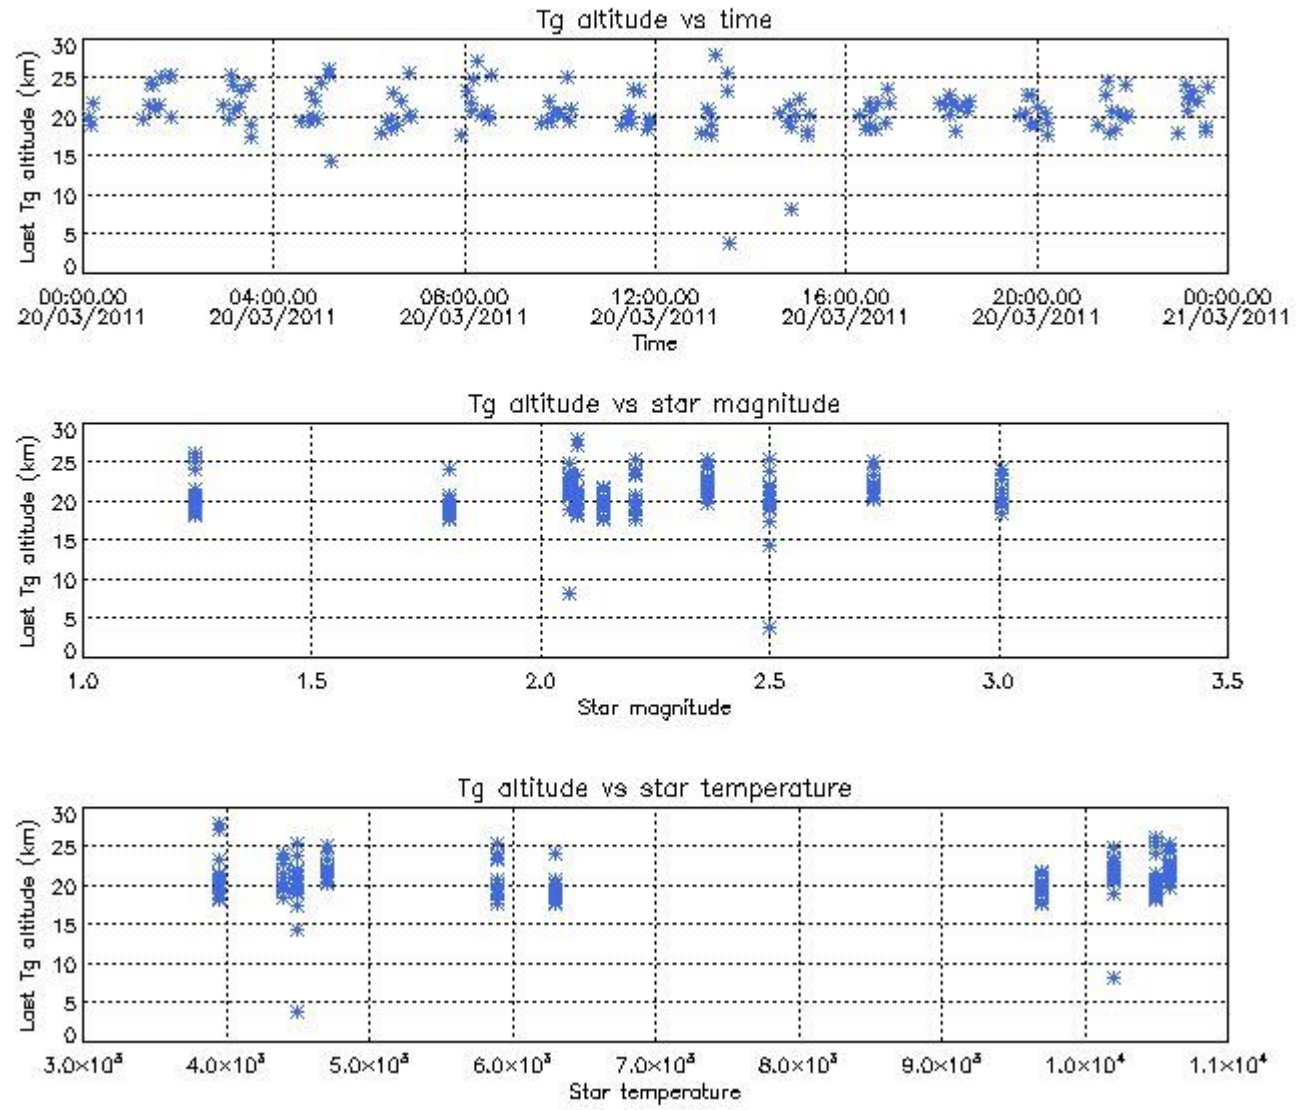

### 6.1 Statistics on tangent altitude lost:

Statistics	DARK	BRIGHT	TWILIGHT
Mean:	16.185	20.882	NaN
St. deviation:	4.3307	2.9456	NaN
Maximum:	21.977	28.000	NaN
Minimum:	2.9546	3.9681	NaN
Number of data:	116.00	141.00	NaN

### 6.2 Plot for DARK limb products

Tangent altitude at which the star is lost

6.3 Plot for BRIGHT limb products

## Tangent altitude at which the star is lost