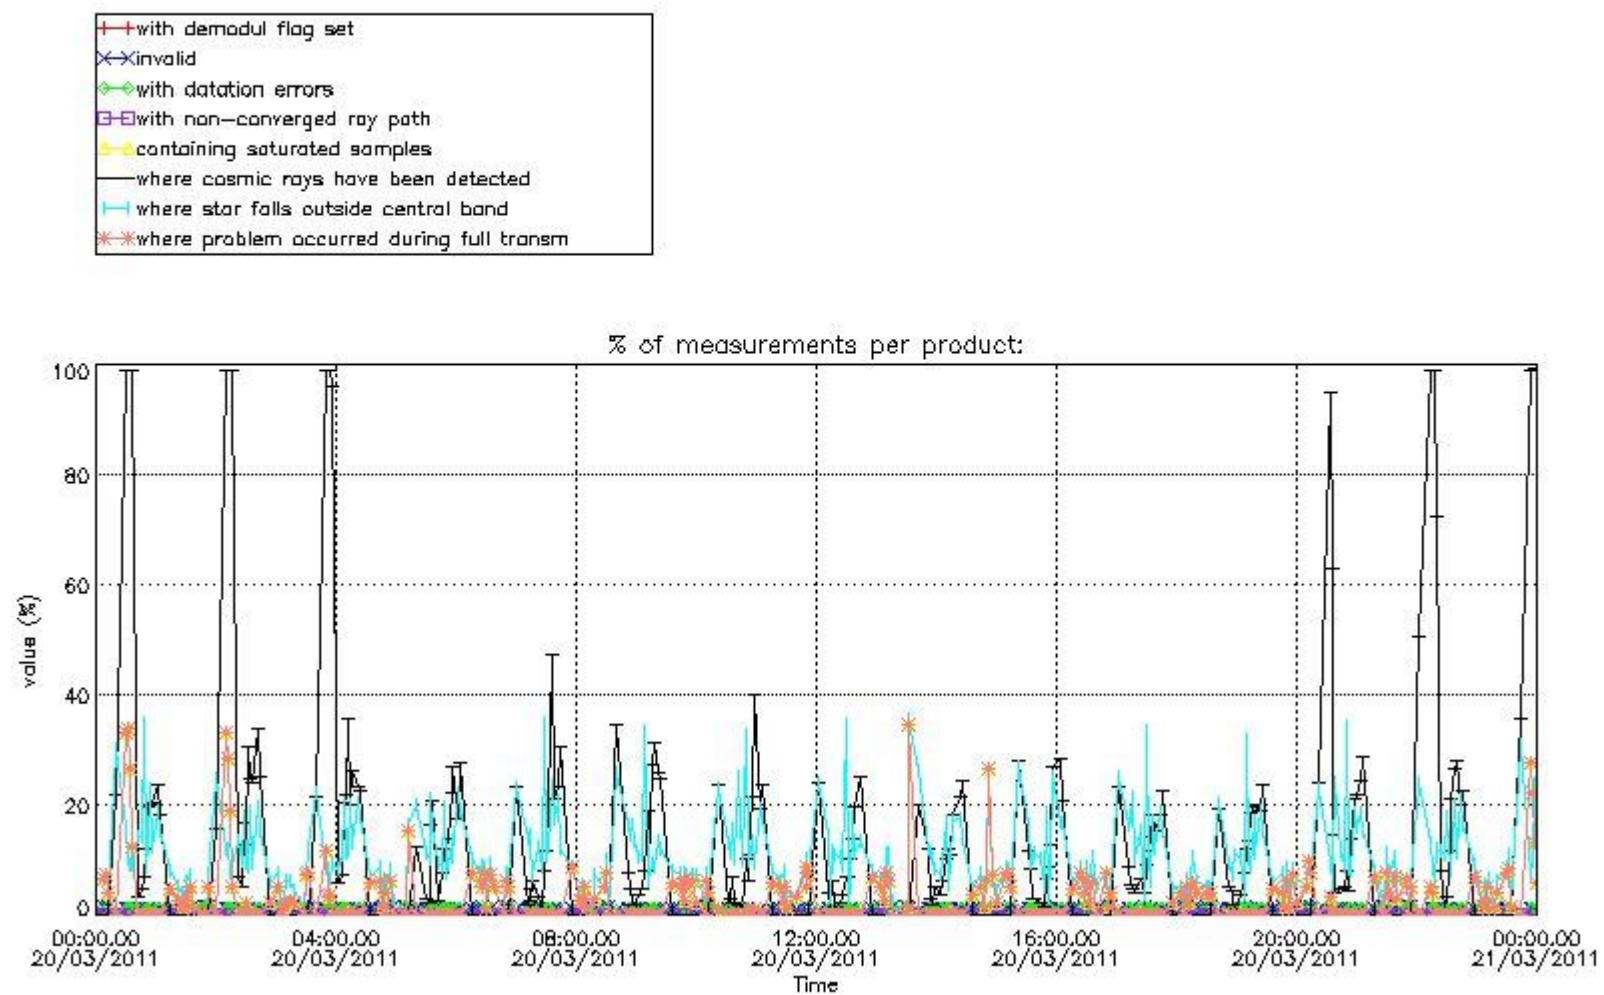

5.1 Percentage of products during reporting period with:

At least one measurement with demodulation flag set:	52.5074 %
Reference spectrum computed from DB:	0.00000 %
Reference spectrum with small number of measurements:	0.00000 %
SATU data not used:	0.00000 %

5.2 Plot quality information per product (time dependant)

5.3 Plot quality information per product (world map)