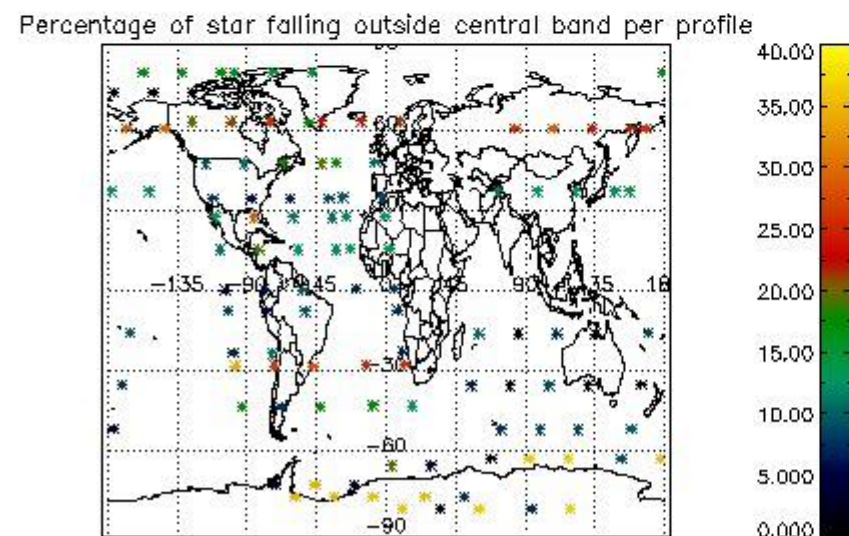

6. Statistics and plot of tangent altitude of the last measurement (DARK & BRIGHT products without errors)

6.1 Statistics on tangent altitude lost:

Statistics	DARK	BRIGHT	TWILIGHT
Mean:	15.582	16.293	NaN
St. deviation:	4.5991	8.1138	NaN
Maximum:	21.947	31.157	NaN
Minimum:	3.6511	3.6086	NaN
Number of data:	48.000	44.000	NaN

6.2 Plot for DARK limb products