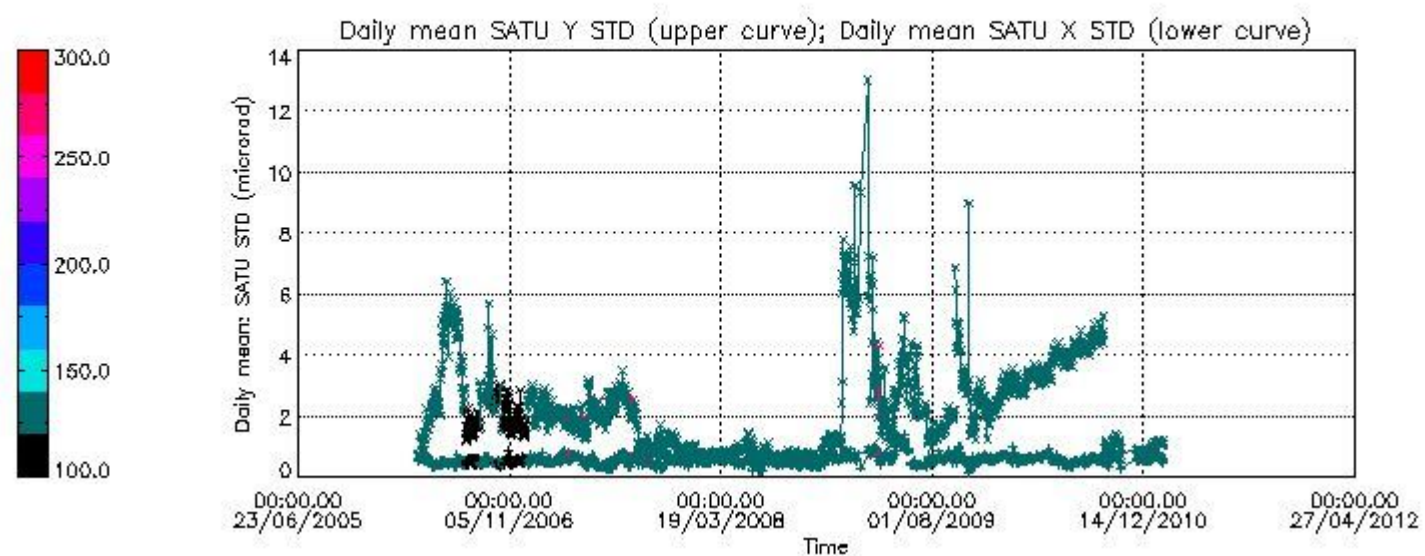

Number of data:	49450.	49450.	42550.	42550.

7.2.2 Trend of daily SATU NEA St. deviation since 1st April 2006 (dark limb)

The long term trend of the SATU 'X' and 'Y' standard deviations should be constant during the whole mission.

The colorbar represents the start tangent altitude (km) of the occultations.

Upper curve: STD of SATU Y axis

Lower curve: STD of SATU X axis

8. Auxiliary Data Files used for the production reported in section 2.4

The number reported in the third column indicates since which file (see list in section 2.4) the corresponding auxiliary file has been used. The fourth column is the date of those product files.

Type	Auxiliary Filename	Used since product	Used since product date
INST_PHYS_CHARACTERISTICS	GOM_INS_AXVIEC20091111_143220_20030716_120000_20500101_000000	1	31-JAN-2011 00:01:14
CALIBRATION_DATABASE	GOM_CAL_AXVIEC20110125_110046_20110123_000000_20500101_000000	1	31-JAN-2011 00:01:14
LEVEL-1B_PROC_CONFIG	GOM_PR1_AXVIEC20091111_145255_20020301_000000_20500101_000000	1	31-JAN-2011 00:01:14
STAR_CATALOGUE	GOM_CAT_AXVIEC20020121_161009_20020101_000000_20200101_000000	1	31-JAN-2011 00:01:14
STELLAR_SPECTRA_DATABANK	GOM_STS_AXVIEC20091111_151504_20020101_160000_20500101_000000	1	31-JAN-2011 00:01:14
ECMWF_FILE	AUX_ECF_AXNECM20110130_052114_20110130_210000_20110131_090000	1	31-JAN-2011 00:01:14
ECMWF_FILE	AUX_ECF_AXNECM20110130_172113_20110131_030000_20110131_150000	49	31-JAN-2011 04:17:24
ECMWF_FILE	AUX_ECF_AXNECM20110131_052114_20110131_150000_20110201_030000	70	31-JAN-2011 20:13:15
ECMWF_FILE	AUX_ECF_AXNECM20110131_052114_20110131_210000_20110201_090000	83	31-JAN-2011 21:27:58
OPTIONAL_ECMWF_FILE	MISSING	1	31-JAN-2011 00:01:14
ORBIT_DATA_FILE	DOR_NAV_OPNPDE20110130_234036_000057383099_00073_46639_2431.N1	1	31-JAN-2011 00:01:14
ORBIT_DATA_FILE	DOR_NAV_OPNPDE20110131_012133_000098823099_00074_46640_2432.N1	16	31-JAN-2011 01:25:04
ORBIT_DATA_FILE	DOR_NAV_OPNPDE20110131_041135_000060573099_00076_46642_2433.N1	49	31-JAN-2011 04:17:24
ORBIT_DATA_FILE	DOR_NAV_OPNPDE20110131_201316_000041443099_00086_46652_2434.N1	70	31-JAN-2011 20:13:15
ORBIT_DATA_FILE	DOR_NAV_OPNPDE20110131_212739_000054193099_00086_46652_2435.N1	83	31-JAN-2011 21:27:58
ORBIT_DATA_FILE	DOR_NAV_OPNPDE20110131_230317_000057383099_00087_46653_2436.N1	104	31-JAN-2011 23:08:12