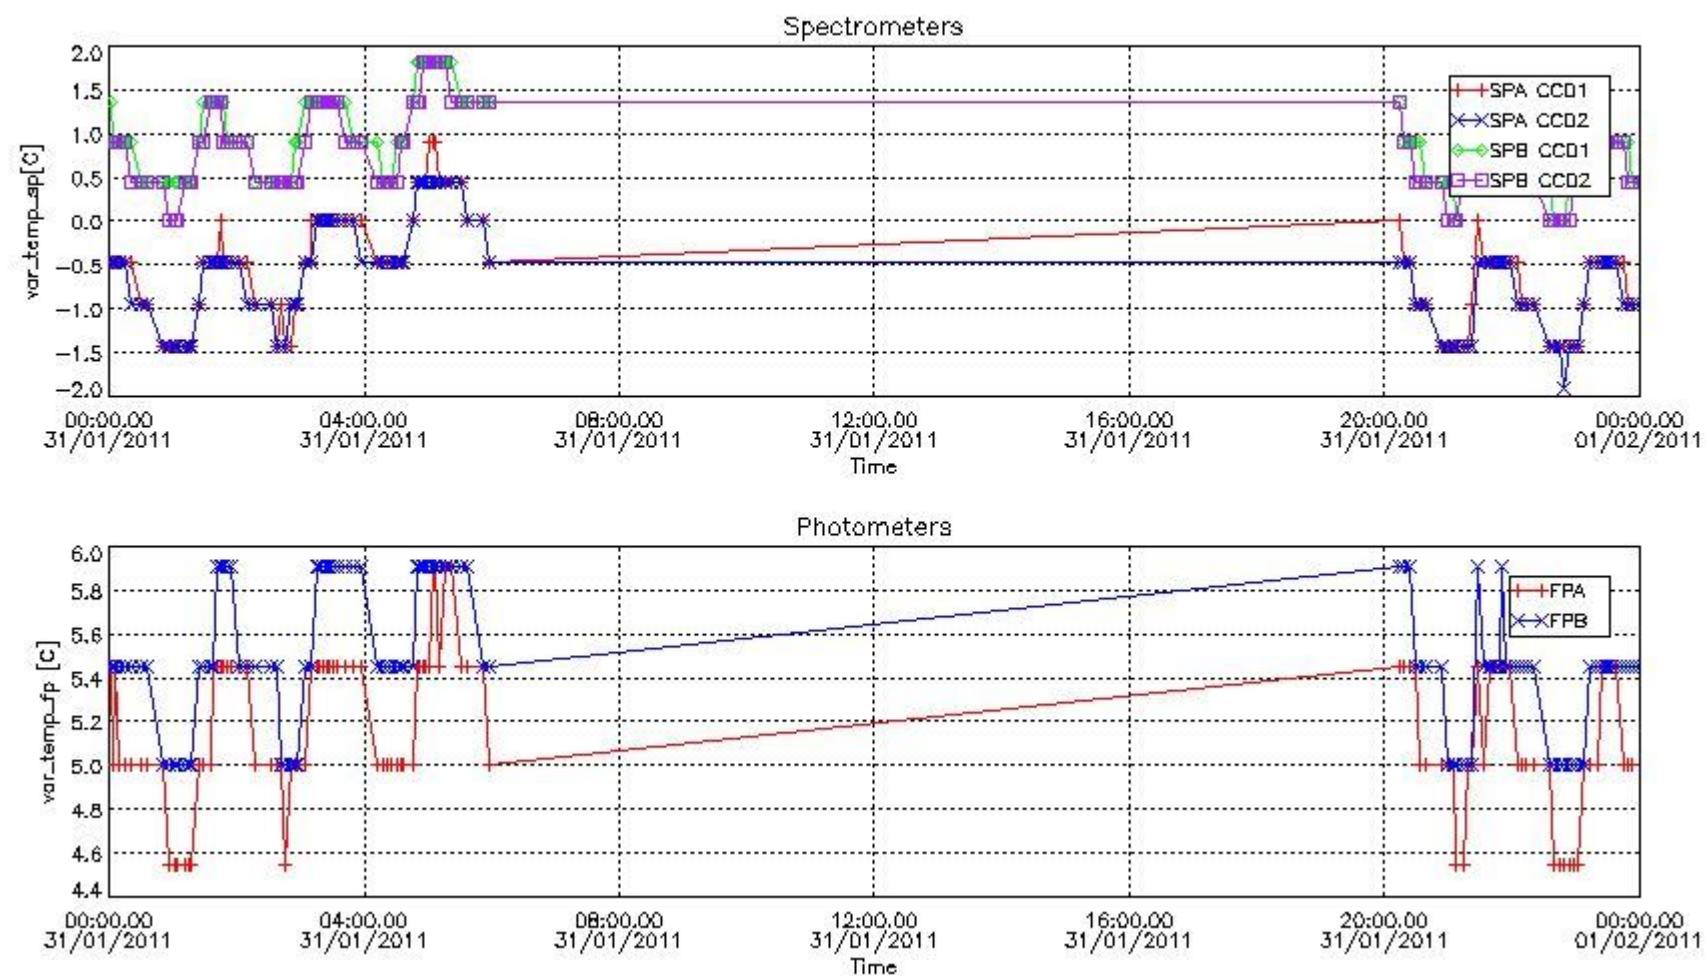

3. Plot of GOMOS spectrometers and photometers temperatures from level 1b data

4. Overview of dark signal processing per product

The Dark Charge (DC) is a temperature-dependant signal added to the useful measurements and it is therefore subtracted from them during the processing. There are two phenomena that produce a continuous increase of the DC: the "hot pixels" (a pixel is "hot" when its DC exceeds by a significant amount its value measured on ground at the same temperature) and the "Random Telegraphic Signal" (abrupt change positive or negative of the CCD pixel signal, random in time, affecting only the DC part of the signal and not the photon generated signal).

In this section a list of products that did not use the Dark Sky Area (DSA) observation for the DC computation is given. It is also provided the mean DC plot per product for dark limb products with no error flag set.

4.1 These products did not use the DSA observation for DC computation: