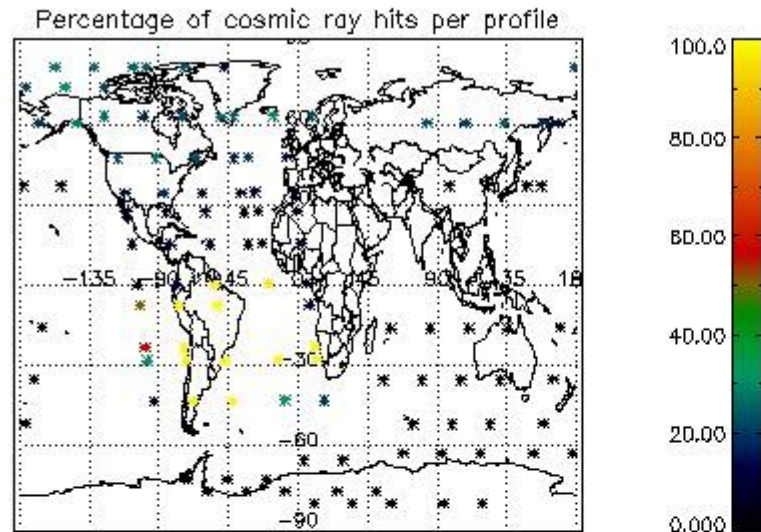

6. Statistics and plot of tangent altitude of the last measurement (DARK & BRIGHT products without errors)

6.1 Statistics on tangent altitude lost:

Statistics	DARK	BRIGHT	TWILIGHT
Mean:	15.582	16.293	NaN
St. deviation:	4.5991	8.1138	NaN
Maximum:	21.947	31.157	NaN
Minimum:	3.6511	3.6086	NaN
Number of data:	48.000	44.000	NaN

6.2 Plot for DARK limb products