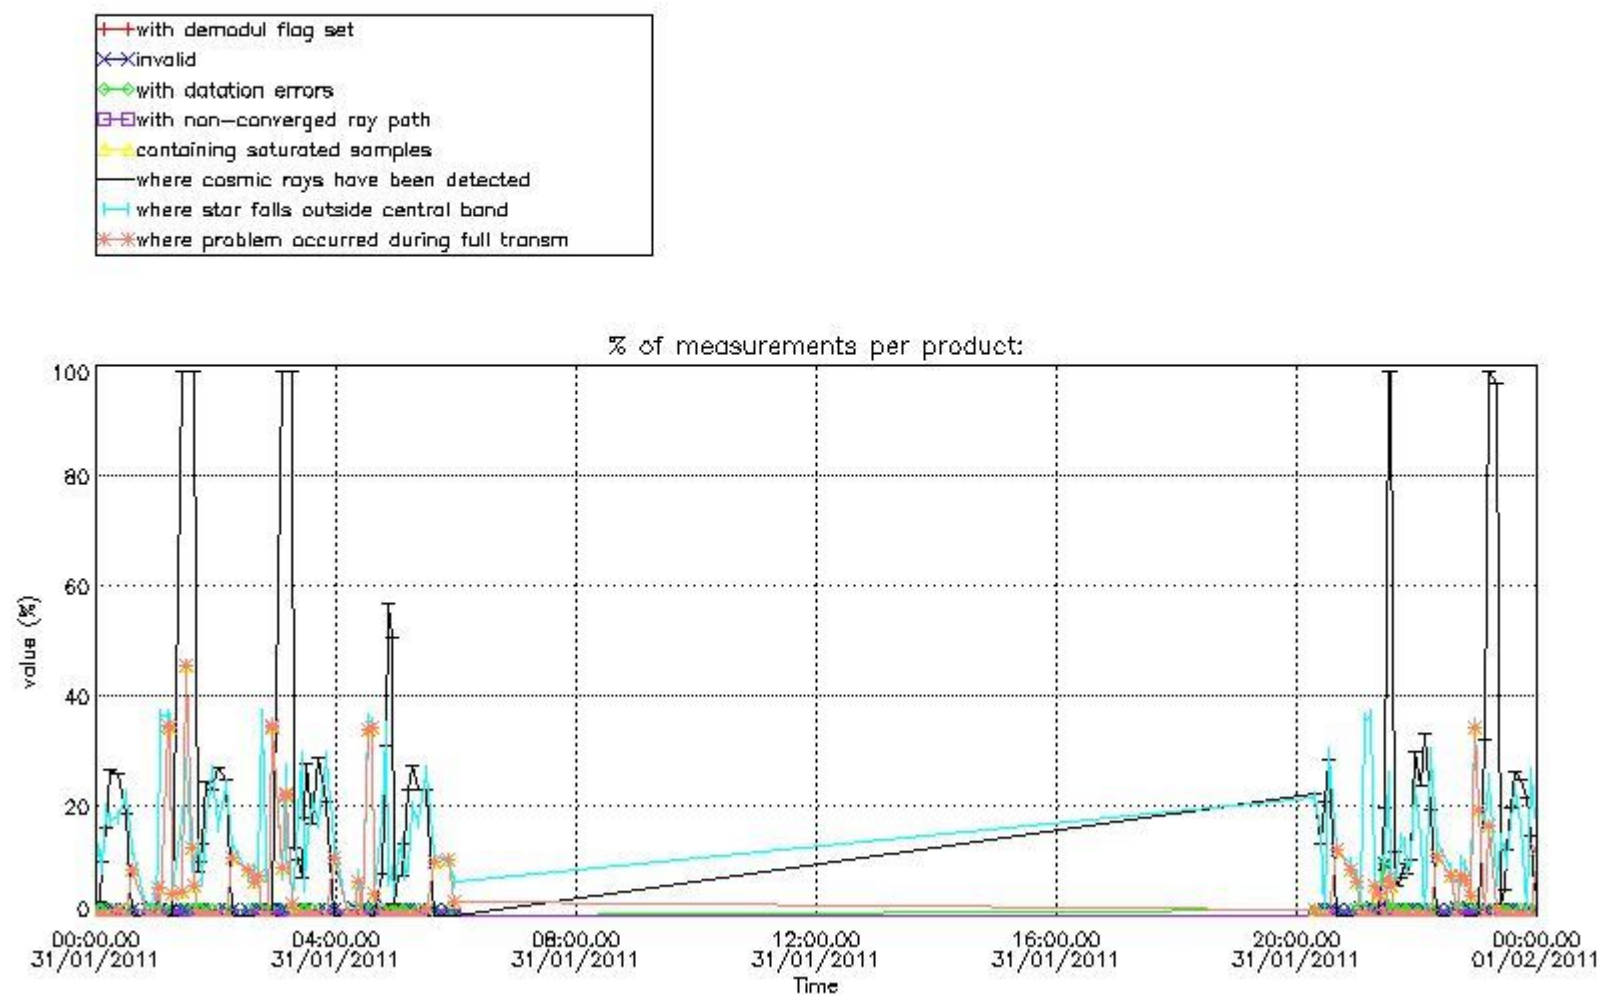

At least one measurement with demodulation flag set:	51.7544 %
Reference spectrum computed from DB:	0.00000 %
Reference spectrum with small number of measurements:	0.00000 %
SATU data not used:	0.00000 %

5.2 Plot quality information per product (time dependant)

5.3 Plot quality information per product (world map)