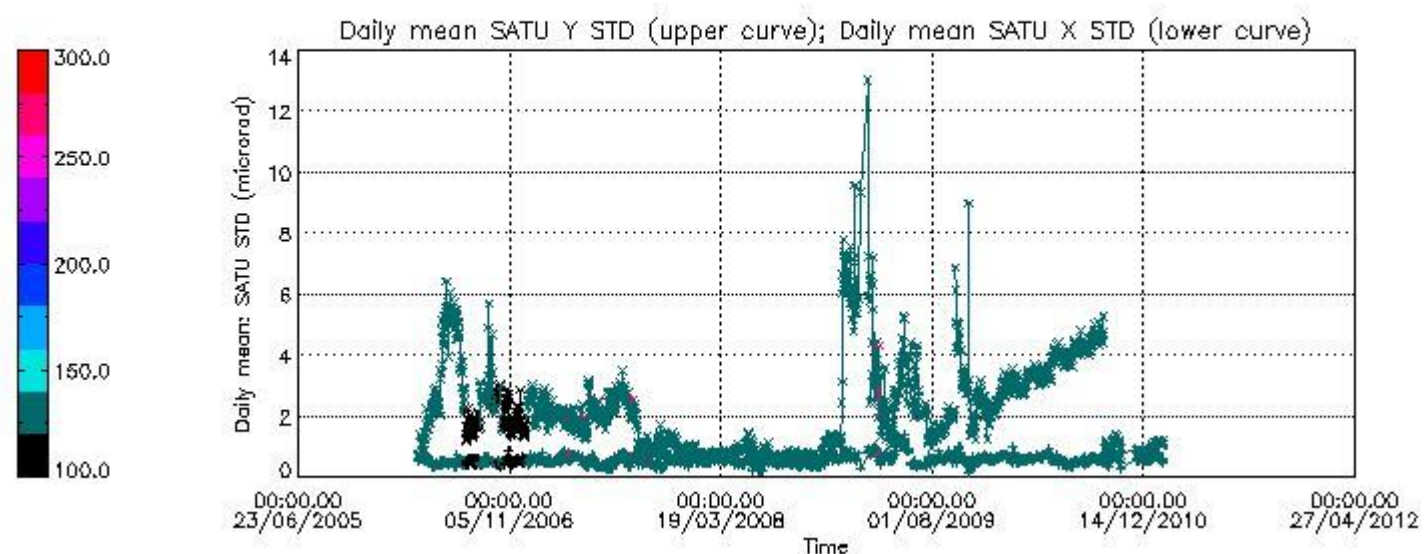

Number of data:	44650.	44650.	45550.	45550.

7.2.2 Trend of daily SATU NEA St. deviation since 1st April 2006 (dark limb)

The long term trend of the SATU 'X' and 'Y' standard deviations should be constant during the whole mission.

The colorbar represents the start tangent altitude (km) of the occultations.

Upper curve: STD of SATU Y axis

Lower curve: STD of SATU X axis

8. Auxiliary Data Files used for the production reported in section 2.4

The number reported in the third column indicates since which file (see list in section 2.4) the corresponding auxiliary file has been used. The fourth column is the date of those product files.

Type	Auxiliary Filename	Used since product	Used since product date
INST_PHYS_CHARACTERISTICS	GOM_INS_AXVIEC20091111_143220_20030716_120000_20500101_000000	1	30-JAN-2011 00:01:16
CALIBRATION_DATABASE	GOM_CAL_AXVIEC20110125_110046_20110123_000000_20500101_000000	1	30-JAN-2011 00:01:16
LEVEL-1B_PROC_CONFIG	GOM_PR1_AXVIEC20091111_145255_20020301_000000_20500101_000000	1	30-JAN-2011 00:01:16
STAR_CATALOGUE	GOM_CAT_AXVIEC20020121_161009_20020101_000000_20200101_000000	1	30-JAN-2011 00:01:16
STELLAR_SPECTRA_DATABANK	GOM_STS_AXVIEC20091111_151504_20020101_160000_20500101_000000	1	30-JAN-2011 00:01:16
ECMWF_FILE	AUX_ECF_AXNECM20110129_052117_20110129_210000_20110130_090000	1	30-JAN-2011 00:01:16
ECMWF_FILE	AUX_ECF_AXNECM20110129_173459_20110130_030000_20110130_150000	35	30-JAN-2011 03:13:57
ECMWF_FILE	AUX_ECA_AXNECM20110130_052112_20110129_210000_20110130_090000	55	30-JAN-2011 04:58:51
ECMWF_FILE	AUX_ECF_AXNECM20110130_052113_20110130_150000_20110131_030000	74	30-JAN-2011 20:54:17
ECMWF_FILE	AUX_ECF_AXNECM20110130_052114_20110130_210000_20110131_090000	85	30-JAN-2011 22:04:35
OPTIONAL_ECMWF_FILE	MISSING	1	30-JAN-2011 00:01:16
ORBIT_DATA_FILE	DOR_NAV_OPNPDE20110129_224218_000057383099_00058_46624_2424.N1	1	30-JAN-2011 00:01:16
ORBIT_DATA_FILE	DOR_NAV_OPNPDE20110130_001756_000054193099_00059_46625_2425.N1	6	30-JAN-2011 00:25:39
ORBIT_DATA_FILE	DOR_NAV_OPNPDE20110130_015334_000044633099_00060_46626_2426.N1	23	30-JAN-2011 02:01:41
ORBIT_DATA_FILE	DOR_NAV_OPNPDE20110130_031316_000057383099_00061_46627_2427.N1	35	30-JAN-2011 03:13:57
ORBIT_DATA_FILE	DOR_NAV_OPNPDE20110130_045413_000057383099_00062_46628_2428.N1	55	30-JAN-2011 04:58:51
ORBIT_DATA_FILE	DOR_NAV_OPNPDE20110130_205035_000038253099_00072_46638_2429.N1	74	30-JAN-2011 20:54:17
ORBIT_DATA_FILE	DOR_NAV_OPNPDE20110130_215939_000057383099_00072_46638_2430.N1	85	30-JAN-2011 22:04:35
ORBIT_DATA_FILE	DOR_NAV_OPNPDE20110130_234036_000057383099_00073_46639_2431.N1	105	30-JAN-2011 23:44:49