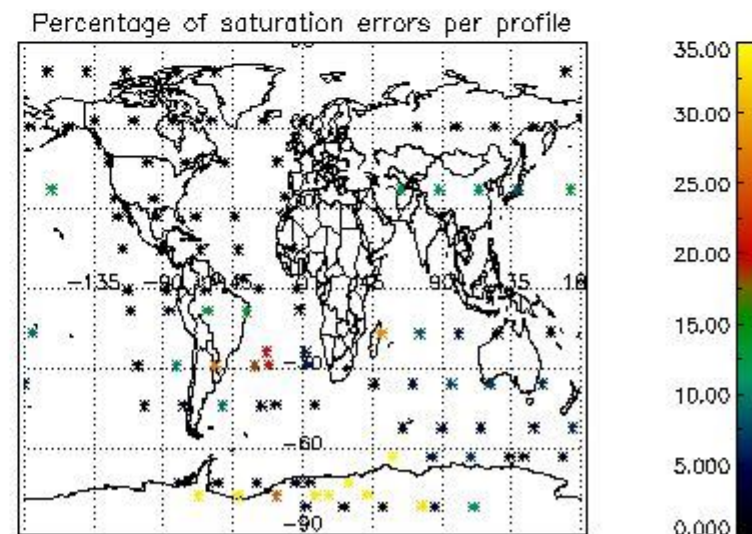

6. Statistics and plot of tangent altitude of the last measurement (DARK & BRIGHT products without errors)

6.1 Statistics on tangent altitude lost:

Statistics	DARK	BRIGHT	TWILIGHT
Mean:	14.713	16.596	NaN
St. deviation:	5.1534	7.8950	NaN
Maximum:	20.934	29.711	NaN
Minimum:	3.2742	3.0795	NaN
Number of data:	43.000	47.000	NaN

6.2 Plot for DARK limb products