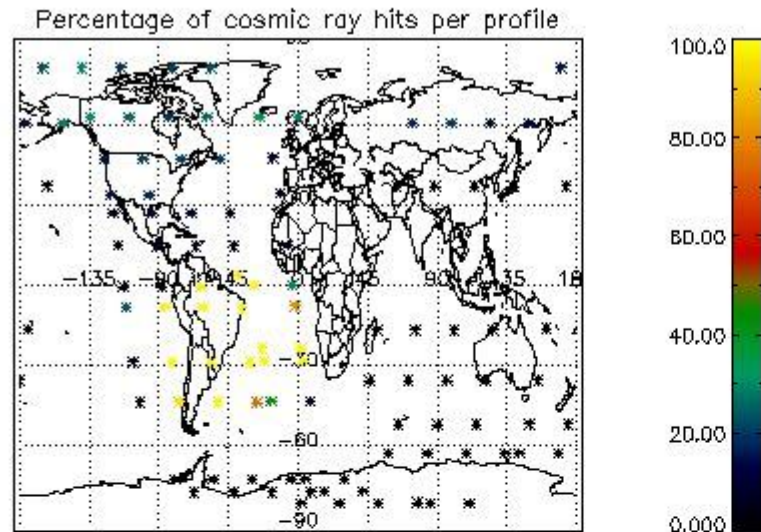

6. Statistics and plot of tangent altitude of the last measurement (DARK & BRIGHT products without errors)

6.1 Statistics on tangent altitude lost:

Statistics	DARK	BRIGHT	TWILIGHT
Mean:	14.713	16.596	NaN
St. deviation:	5.1534	7.8950	NaN
Maximum:	20.934	29.711	NaN
Minimum:	3.2742	3.0795	NaN
Number of data:	43.000	47.000	NaN

6.2 Plot for DARK limb products