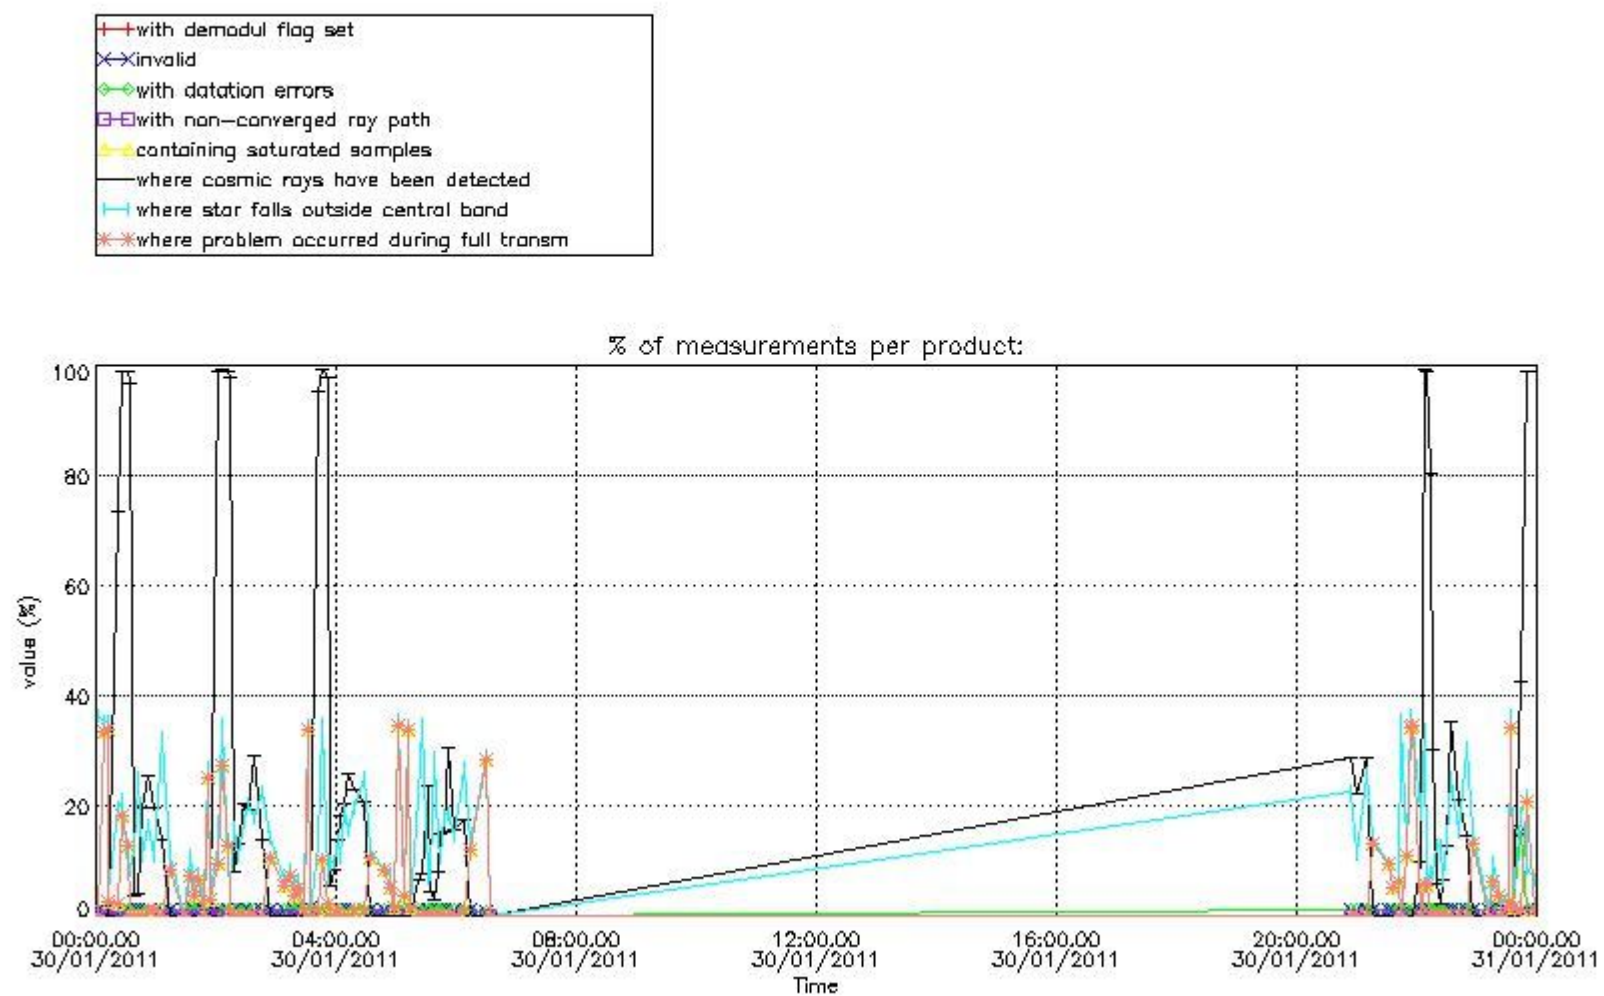

At least one measurement with demodulation flag set:	50.9259 %
Reference spectrum computed from DB:	0.00000 %
Reference spectrum with small number of measurements:	0.00000 %
SATU data not used:	0.00000 %

5.2 Plot quality information per product (time dependant)

5.3 Plot quality information per product (world map)