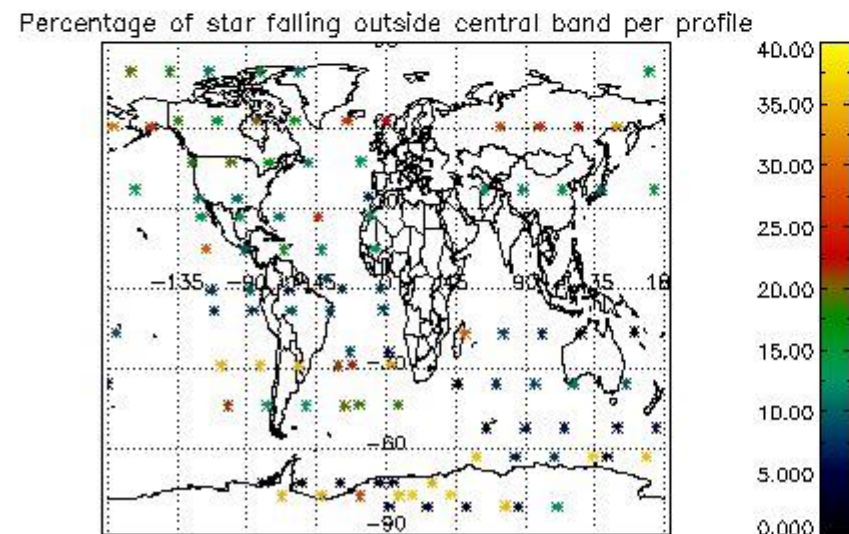

6. Statistics and plot of tangent altitude of the last measurement (DARK & BRIGHT products without errors)

6.1 Statistics on tangent altitude lost:

Statistics	DARK	BRIGHT	TWILIGHT
Mean:	14.713	16.596	NaN
St. deviation:	5.1534	7.8950	NaN
Maximum:	20.934	29.711	NaN
Minimum:	3.2742	3.0795	NaN
Number of data:	43.000	47.000	NaN

6.2 Plot for DARK limb products