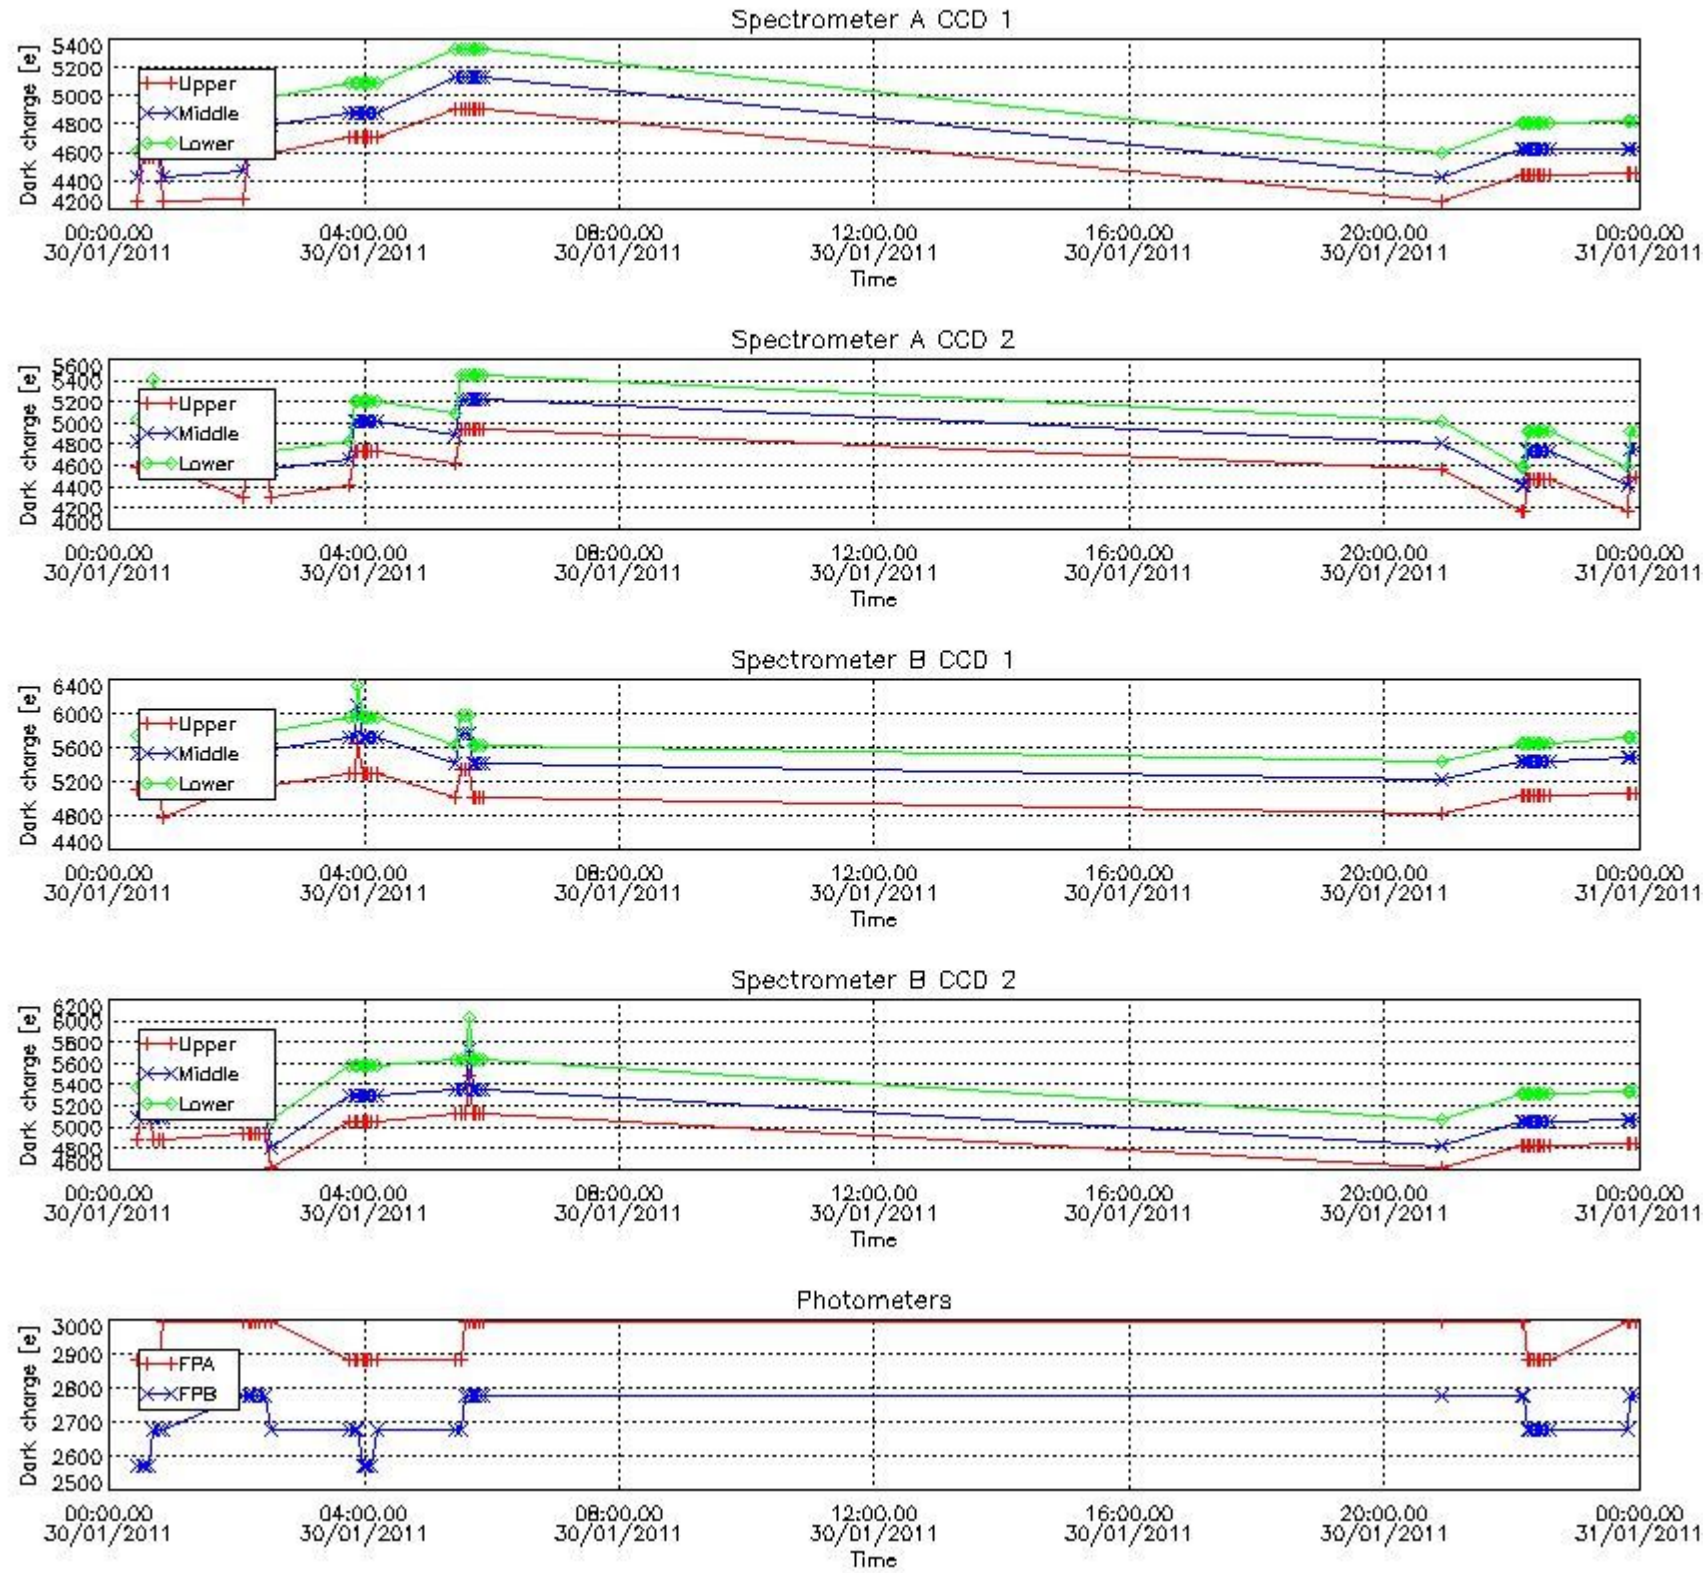

5. Demodulation flag and quality information monitoring

In this section it is presented the modulation information extracted from the pcd (product confidence data) at measurement level and information extracted from the Quality Summary dataset. Only products without errors (error flag in the MPH set to "0") are used.

5.1 Percentage of products during reporting period with: