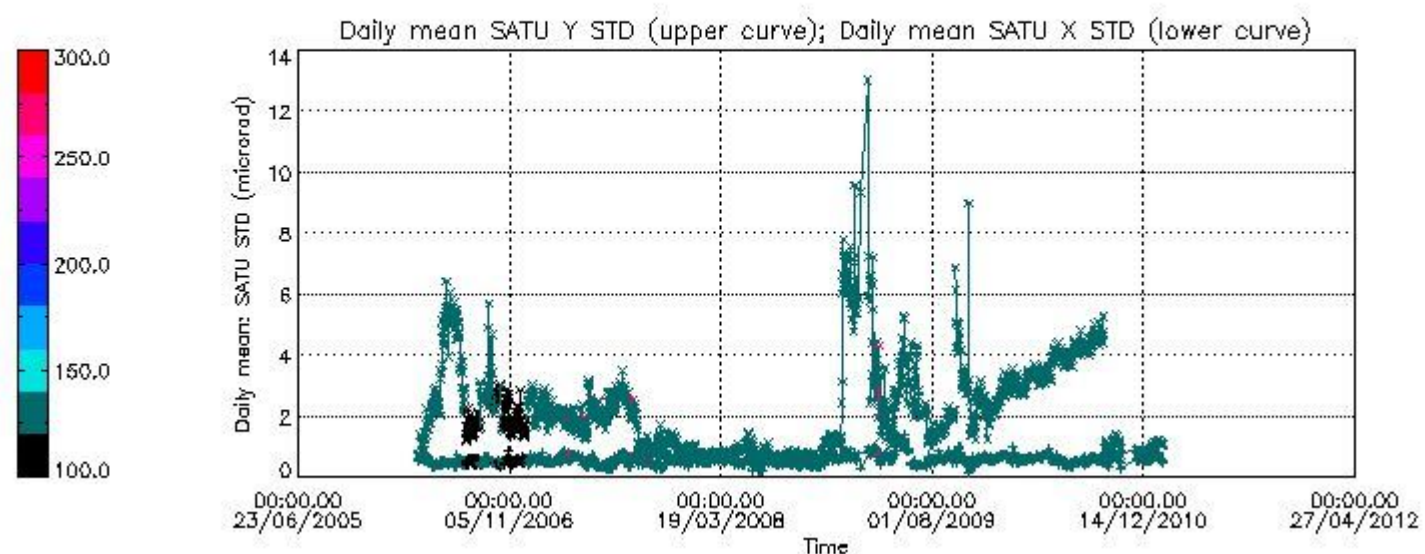

Number of data:	42850.	42850.	53400.	53400.

7.2.2 Trend of daily SATU NEA St. deviation since 1st April 2006 (dark limb)

The long term trend of the SATU 'X' and 'Y' standard deviations should be constant during the whole mission.

The colorbar represents the start tangent altitude (km) of the occultations.

Upper curve: STD of SATU Y axis

Lower curve: STD of SATU X axis

8. Auxiliary Data Files used for the production reported in section 2.4

The number reported in the third column indicates since which file (see list in section 2.4) the corresponding auxiliary file has been used. The fourth column is the date of those product files.

Type	Auxiliary Filename	Used since product	Used since product date
INST_PHYS_CHARACTERISTICS	GOM_INS_AXVIEC20091111_143220_20030716_120000_20500101_000000	1	29-JAN-2011 00:03:13
CALIBRATION_DATABASE	GOM_CAL_AXVIEC20110125_110046_20110123_000000_20500101_000000	1	29-JAN-2011 00:03:13
LEVEL-1B_PROC_CONFIG	GOM_PR1_AXVIEC20091111_145255_20020301_000000_20500101_000000	1	29-JAN-2011 00:03:13
STAR_CATALOGUE	GOM_CAT_AXVIEC20020121_161009_20020101_000000_20200101_000000	1	29-JAN-2011 00:03:13
STELLAR_SPECTRA_DATABANK	GOM_STS_AXVIEC20091111_151504_20020101_160000_20500101_000000	1	29-JAN-2011 00:03:13
ECMWF_FILE	AUX_ECF_AXNECM20110128_052116_20110128_210000_20110129_090000	1	29-JAN-2011 00:03:13
ECMWF_FILE	AUX_ECF_AXNECM20110128_172117_20110129_030000_20110129_150000	39	29-JAN-2011 03:50:45
ECMWF_FILE	AUX_ECA_AXNECM20110129_165459_20110129_090000_20110129_210000	76	29-JAN-2011 19:50:42
ECMWF_FILE	AUX_ECF_AXNECM20110129_052117_20110129_210000_20110130_090000	87	29-JAN-2011 21:00:58
OPTIONAL_ECMWF_FILE	MISSING	1	29-JAN-2011 00:03:13
ORBIT_DATA_FILE	DOR_NAV_OPNPDE20110128_231419_000057383099_00044_46610_2417.N1	1	29-JAN-2011 00:03:13
ORBIT_DATA_FILE	DOR_NAV_OPNPDE20110129_005516_000098823099_00045_46611_2418.N1	11	29-JAN-2011 01:02:14
ORBIT_DATA_FILE	DOR_NAV_OPNPDE20110129_034517_000060573099_00047_46613_2419.N1	39	29-JAN-2011 03:50:45
ORBIT_DATA_FILE	DOR_NAV_OPNPDE20110129_053133_000054193099_00048_46614_2420.N1	58	29-JAN-2011 05:35:37
ORBIT_DATA_FILE	DOR_NAV_OPNPDE20110129_194658_000038253099_00057_46623_2422.N1	76	29-JAN-2011 19:50:42
ORBIT_DATA_FILE	DOR_NAV_OPNPDE20110129_205602_000060573099_00057_46623_2423.N1	87	29-JAN-2011 21:00:58
ORBIT_DATA_FILE	DOR_NAV_OPNPDE20110129_224218_000057383099_00058_46624_2424.N1	106	29-JAN-2011 22:45:24