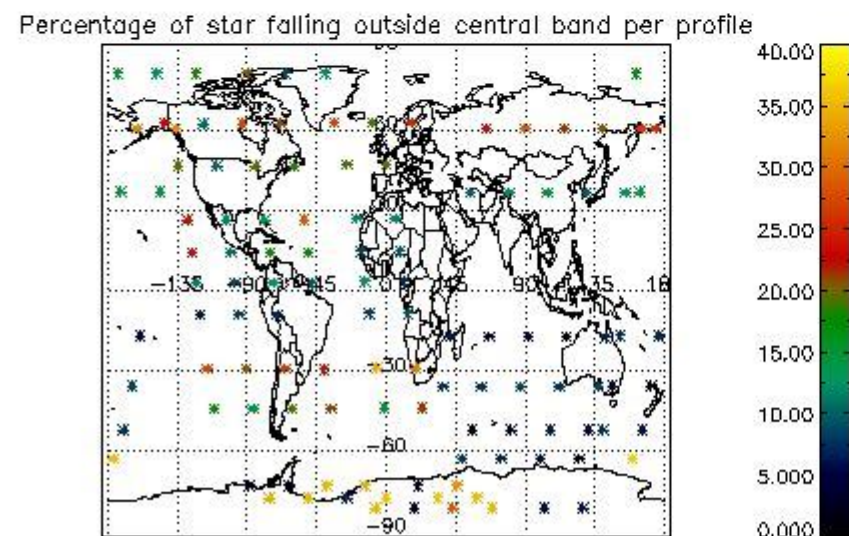

6. Statistics and plot of tangent altitude of the last measurement (DARK & BRIGHT products without errors)

6.1 Statistics on tangent altitude lost:

Statistics	DARK	BRIGHT	TWILIGHT
Mean:	13.774	16.567	NaN
St. deviation:	4.6777	7.3749	NaN
Maximum:	20.233	27.315	NaN
Minimum:	4.2517	3.3481	NaN
Number of data:	42.000	55.000	NaN

6.2 Plot for DARK limb products