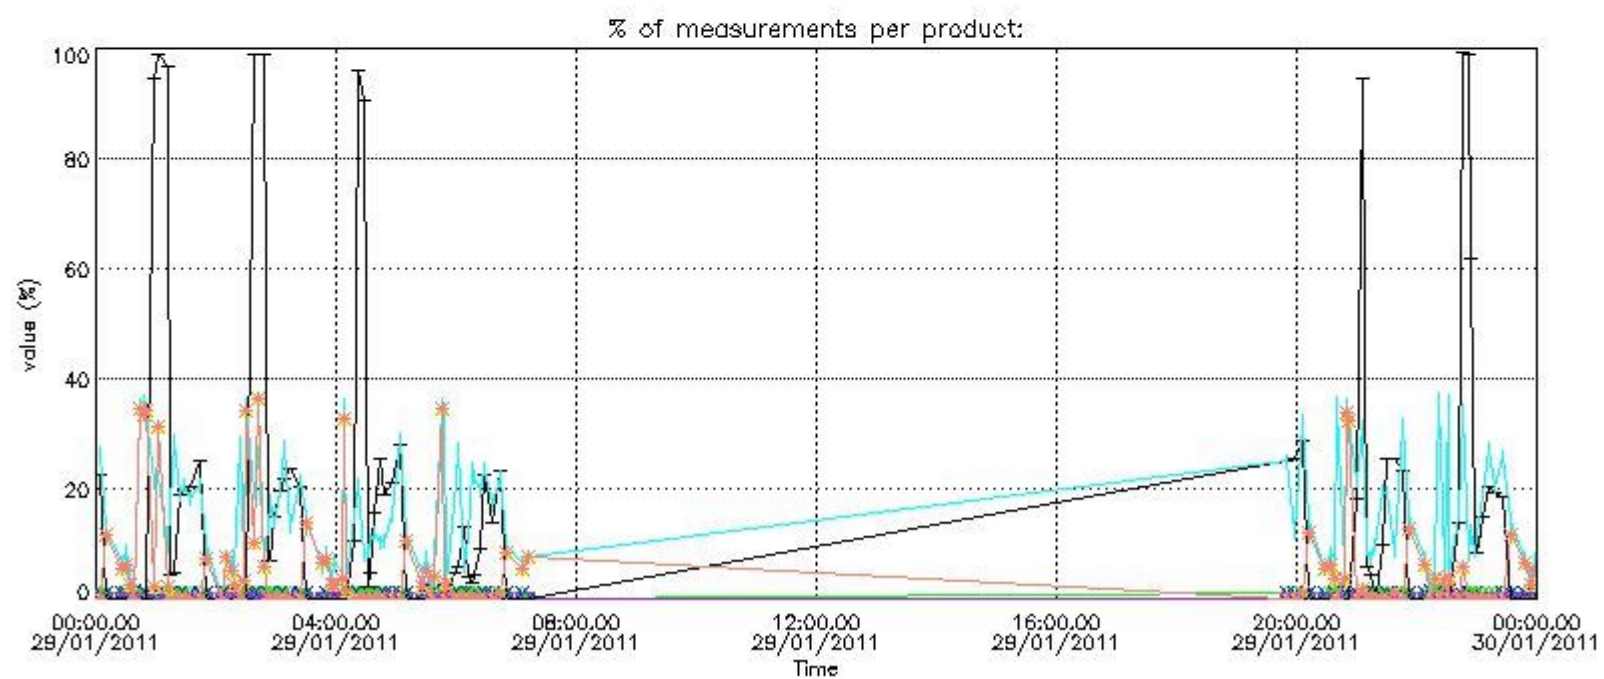

At least one measurement with demodulation flag set:	41.5254 %
Reference spectrum computed from DB:	0.00000 %
Reference spectrum with small number of measurements:	0.00000 %
SATU data not used:	0.00000 %

5.2 Plot quality information per product (time dependant)

5.3 Plot quality information per product (world map)