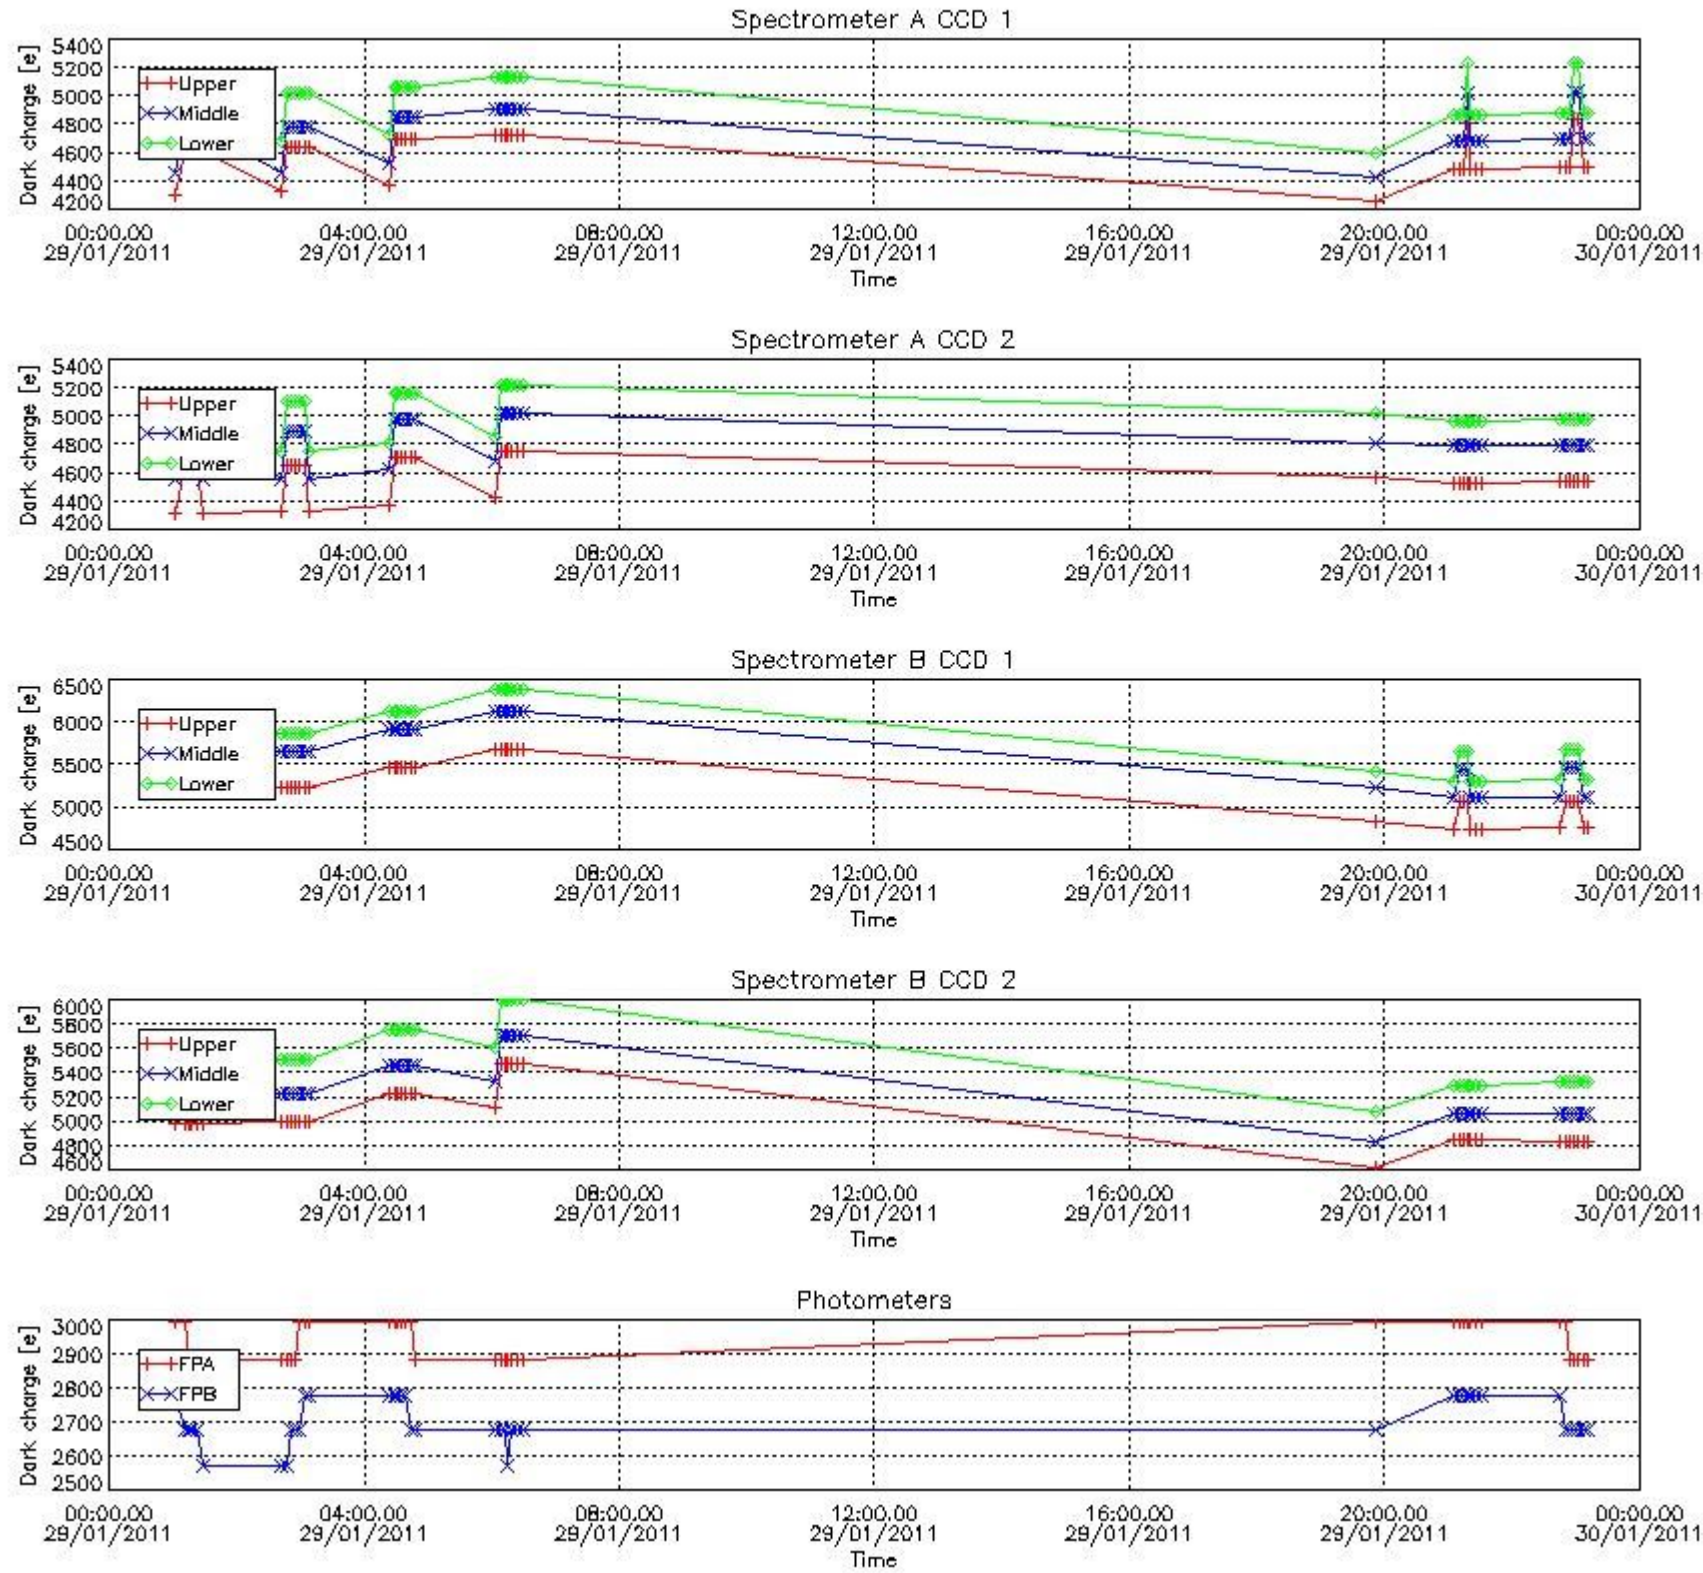

5. Demodulation flag and quality information monitoring

In this section it is presented the modulation information extracted from the pcd (product confidence data) at measurement level and information extracted from the Quality Summary dataset. Only products without errors (error flag in the MPH set to "0") are used.

5.1 Percentage of products during reporting period with: