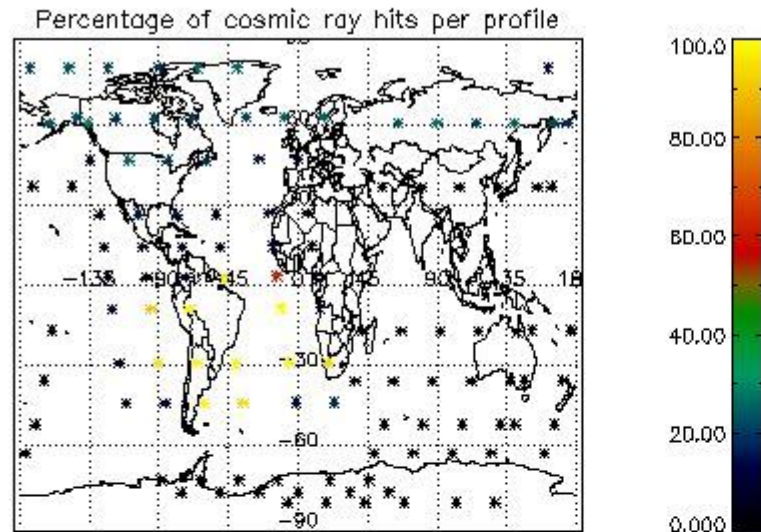

6. Statistics and plot of tangent altitude of the last measurement (DARK & BRIGHT products without errors)

6.1 Statistics on tangent altitude lost:

Statistics	DARK	BRIGHT	TWILIGHT
Mean:	13.774	16.567	NaN
St. deviation:	4.6777	7.3749	NaN
Maximum:	20.233	27.315	NaN
Minimum:	4.2517	3.3481	NaN
Number of data:	42.000	55.000	NaN

6.2 Plot for DARK limb products