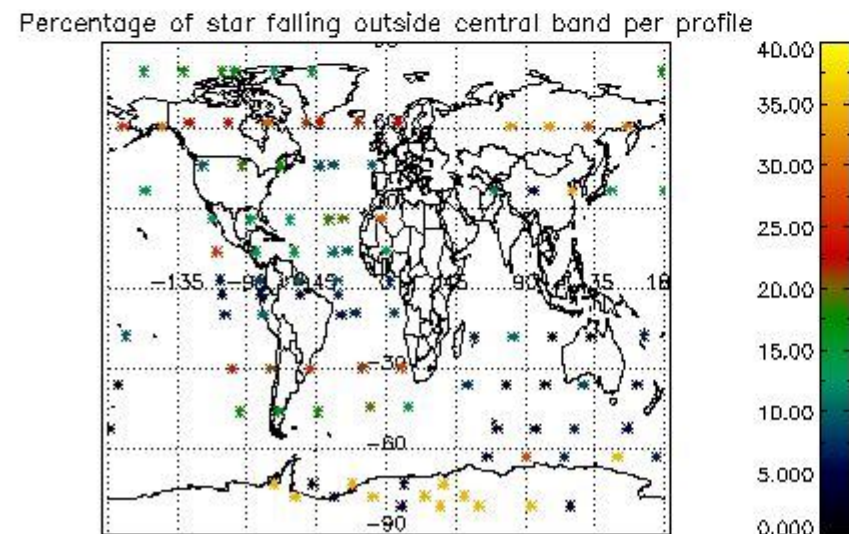

6. Statistics and plot of tangent altitude of the last measurement (DARK & BRIGHT products without errors)

6.1 Statistics on tangent altitude lost:

Statistics	DARK	BRIGHT	TWILIGHT
Mean:	15.108	16.485	NaN
St. deviation:	4.6313	8.6241	NaN
Maximum:	21.652	29.830	NaN
Minimum:	6.0102	3.8185	NaN
Number of data:	44.000	43.000	NaN

6.2 Plot for DARK limb products