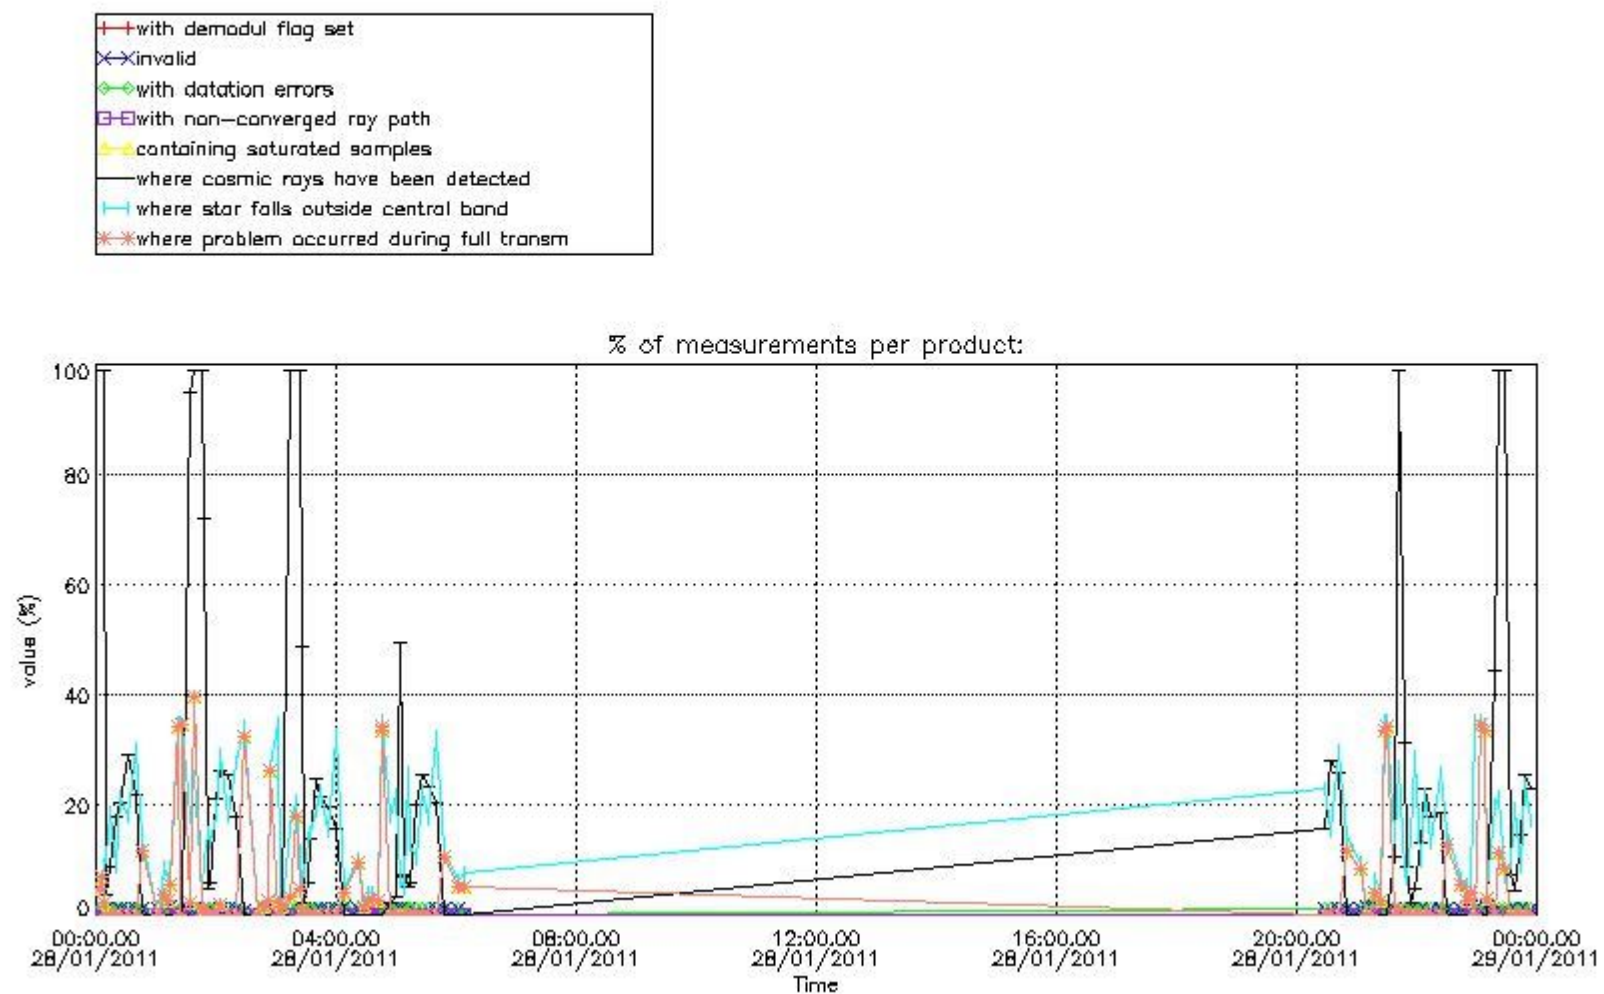

5.1 Percentage of products during reporting period with:

At least one measurement with demodulation flag set:	47.6190 %
Reference spectrum computed from DB:	0.00000 %
Reference spectrum with small number of measurements:	0.00000 %
SATU data not used:	0.00000 %

5.2 Plot quality information per product (time dependant)

5.3 Plot quality information per product (world map)