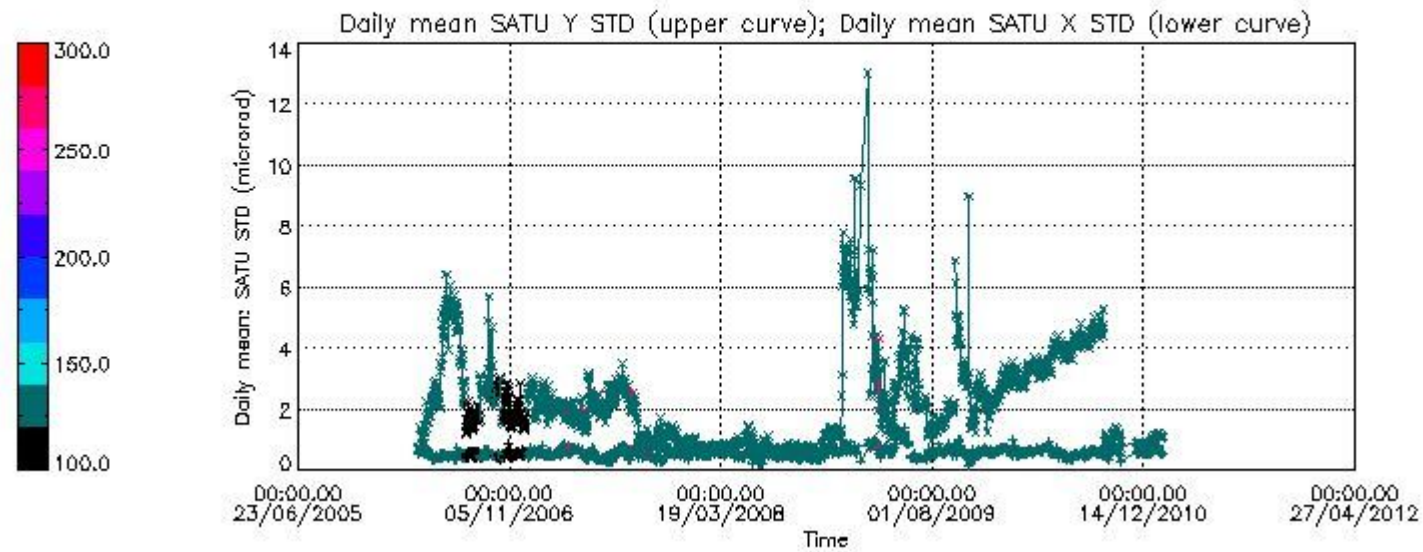

Number of data:	45000.	45000.	41250.	41250.

7.2.2 Trend of daily SATU NEA St. deviation since 1st April 2006 (dark limb)

The long term trend of the SATU 'X' and 'Y' standard deviations should be constant during the whole mission.

The colorbar represents the start tangent altitude (km) of the occultations.

Upper curve: STD of SATU Y axis

Lower curve: STD of SATU X axis

8. Auxiliary Data Files used for the production reported in section 2.4

The number reported in the third column indicates since which file (see list in section 2.4) the corresponding auxiliary file has been used. The fourth column is the date of those product files.

Type	Auxiliary Filename	Used since product	Used since product date
INST_PHYS_CHARACTERISTICS	GOM_INS_AXVIEC20091111_143220_20030716_120000_20500101_000000	1	28-JAN-2011 00:04:14
CALIBRATION_DATABASE	GOM_CAL_AXVIEC20110125_110046_20110123_000000_20500101_000000	1	28-JAN-2011 00:04:14
LEVEL-1B_PROC_CONFIG	GOM_PR1_AXVIEC20091111_145255_20020301_000000_20500101_000000	1	28-JAN-2011 00:04:14
STAR_CATALOGUE	GOM_CAT_AXVIEC20020121_161009_20020101_000000_20200101_000000	1	28-JAN-2011 00:04:14
STELLAR_SPECTRA_DATABANK	GOM_STS_AXVIEC20091111_151504_20020101_160000_20500101_000000	1	28-JAN-2011 00:04:14
ECMWF_FILE	AUX_ECF_AXNECM20110127_052114_20110127_210000_20110128_090000	1	28-JAN-2011 00:04:14
ECMWF_FILE	AUX_ECA_AXNECM20110128_052114_20110127_210000_20110128_090000	30	28-JAN-2011 02:47:18
ECMWF_FILE	AUX_ECF_AXNECM20110128_052115_20110128_150000_20110129_030000	69	28-JAN-2011 20:27:20
ECMWF_FILE	AUX_ECF_AXNECM20110128_052116_20110128_210000_20110129_090000	80	28-JAN-2011 21:37:35
OPTIONAL_ECMWF_FILE	MISSING	1	28-JAN-2011 00:04:14
ORBIT_DATA_FILE	DOR_NAV_OPNPDE20110127_235138_000057383099_00030_46596_2411.N1	1	28-JAN-2011 00:04:14
ORBIT_DATA_FILE	DOR_NAV_OPNPDE20110128_013235_000038253099_00031_46597_2412.N1	18	28-JAN-2011 01:34:18
ORBIT_DATA_FILE	DOR_NAV_OPNPDE20110128_024139_000060573099_00032_46598_2413.N1	30	28-JAN-2011 02:47:18
ORBIT_DATA_FILE	DOR_NAV_OPNPDE20110128_042755_000054193099_00033_46599_2414.N1	50	28-JAN-2011 04:32:09
ORBIT_DATA_FILE	DOR_NAV_OPNPDE20110128_202417_000038253099_00043_46609_2415.N1	69	28-JAN-2011 20:27:20
ORBIT_DATA_FILE	DOR_NAV_OPNPDE20110128_213322_000060573099_00043_46609_2416.N1	80	28-JAN-2011 21:37:35
ORBIT_DATA_FILE	DOR_NAV_OPNPDE20110128_231419_000057383099_00044_46610_2417.N1	99	28-JAN-2011 23:21:59