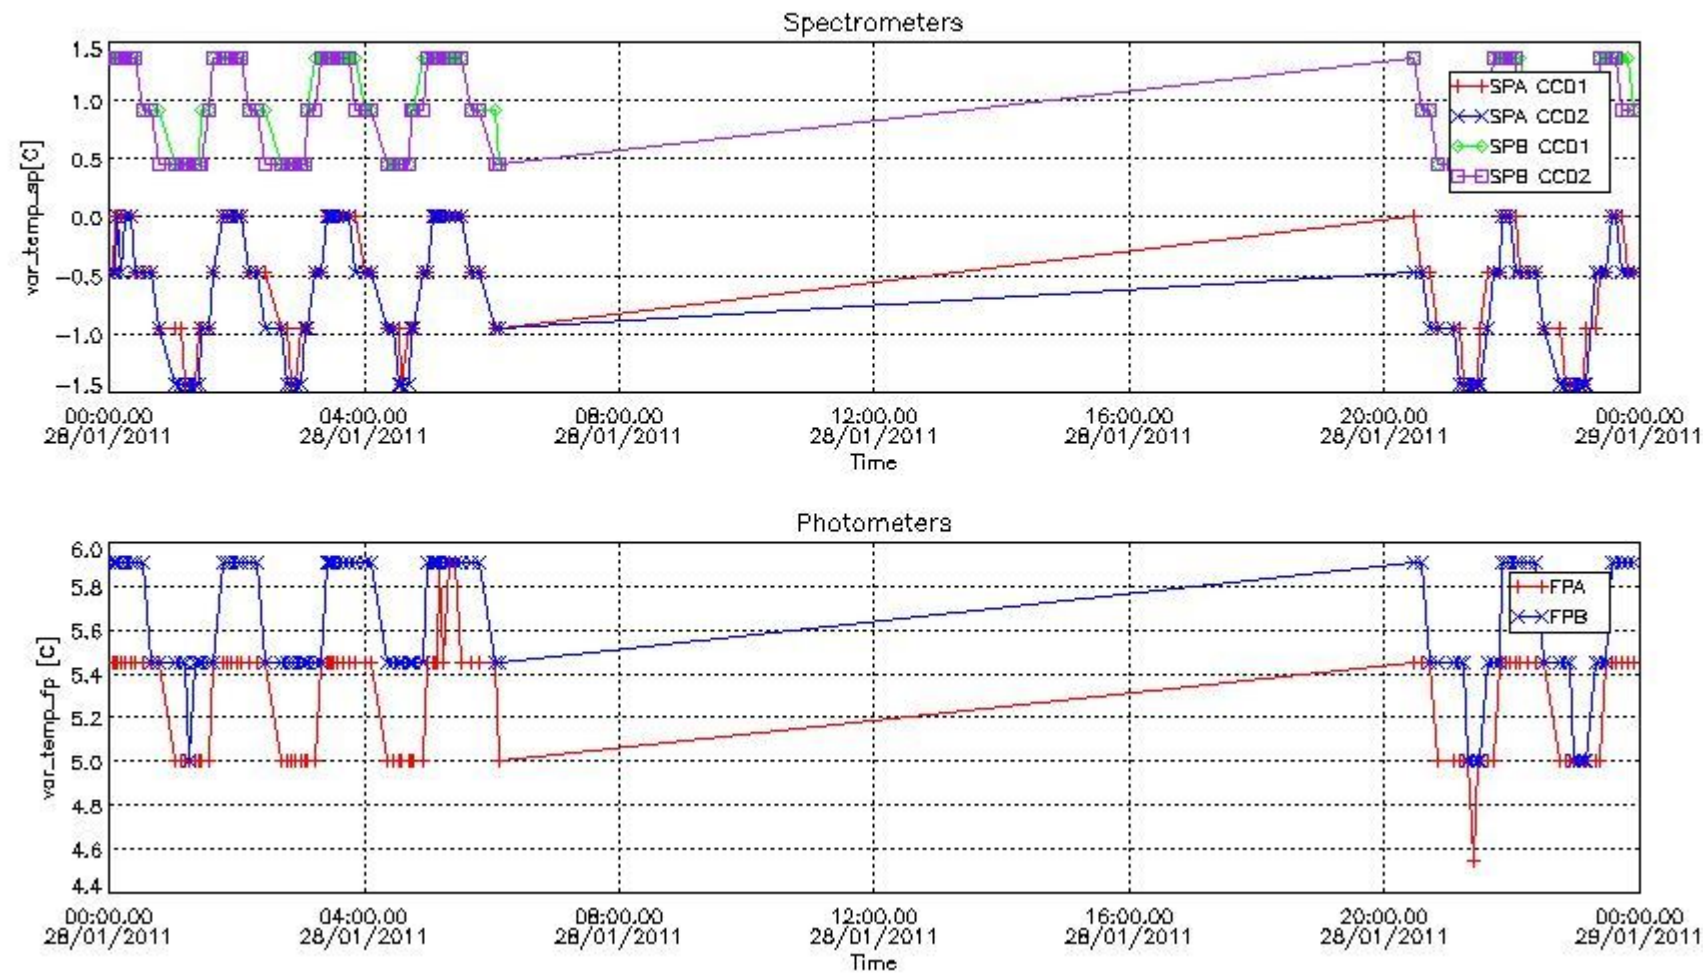

3. Plot of GOMOS spectrometers and photometers temperatures from level 1b data

4. Overview of dark signal processing per product

The Dark Charge (DC) is a temperature-dependant signal added to the useful measurements and it is therefore subtracted from them during the processing. There are two phenomena that produce a continuous increase of the DC: the "hot pixels" (a pixel is "hot" when its DC exceeds by a significant amount its value measured on ground at the same temperature) and the "Random Telegraphic Signal" (abrupt change positive or negative of the CCD pixel signal, random in time, affecting only the DC part of the signal and not the photon generated signal).

In this section a list of products that did not use the Dark Sky Area (DSA) observation for the DC computation is given. It is also provided the mean DC plot per product for dark limb products with no error flag set.

4.1 These products did not use the DSA observation for DC computation:

Product name	DC information
GOM_TRA_1PNPDE20110128_202720_000000483099_00043_46609_7402.N1	DC map used
GOM_TRA_1PNPDE20110128_203354_000000433099_00043_46609_7403.N1	DC map used
GOM_TRA_1PNPDE20110128_204246_000000523099_00043_46609_7404.N1	DC map used
GOM_TRA_1PNPDE20110128_204932_000000433099_00043_46609_7405.N1	DC map used
GOM_TRA_1PNPDE20110128_210441_000000493099_00043_46609_7406.N1	DC map used
GOM_TRA_1PNPDE20110128_210950_000000363099_00043_46609_7407.N1	DC map used
GOM_TRA_1PNPDE20110128_211428_000000373099_00043_46609_7408.N1	DC map used
GOM_TRA_1PNPDE20110128_211732_000000383099_00043_46609_7409.N1	DC map used
GOM_TRA_1PNPDE20110128_212404_000000413099_00043_46609_7410.N1	DC map used
GOM_TRA_1PNPDE20110128_212733_000000643099_00043_46609_7411.N1	DC map used
GOM_TRA_1PNPDE20110128_212908_000000543099_00043_46609_7412.N1	DC map used