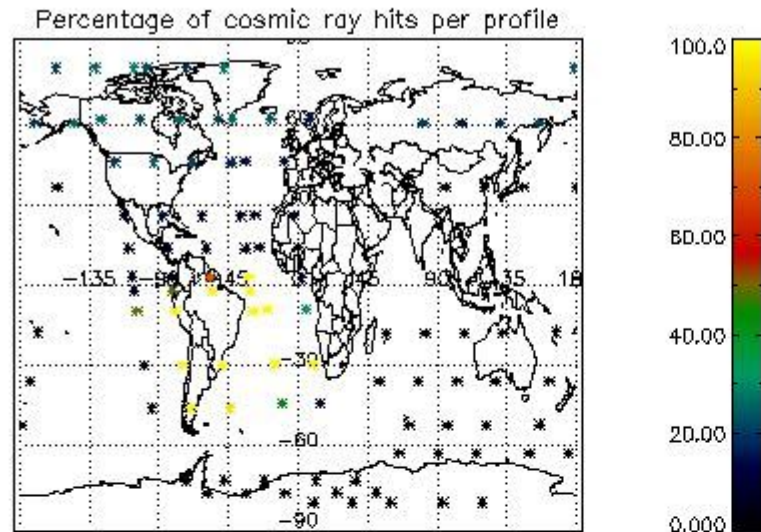

6. Statistics and plot of tangent altitude of the last measurement (DARK & BRIGHT products without errors)

6.1 Statistics on tangent altitude lost:

Statistics	DARK	BRIGHT	TWILIGHT
Mean:	15.108	16.485	NaN
St. deviation:	4.6313	8.6241	NaN
Maximum:	21.652	29.830	NaN
Minimum:	6.0102	3.8185	NaN
Number of data:	44.000	43.000	NaN

6.2 Plot for DARK limb products