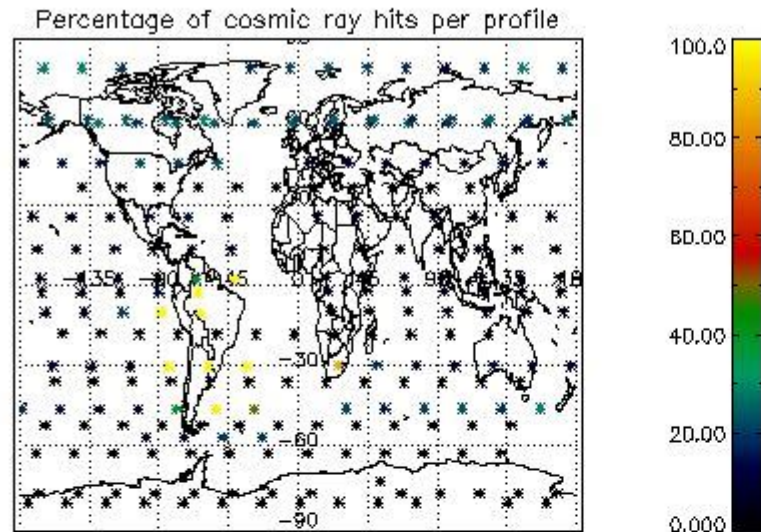

6. Statistics and plot of tangent altitude of the last measurement (DARK & BRIGHT products without errors)

6.1 Statistics on tangent altitude lost:

Statistics	DARK	BRIGHT	TWILIGHT
Mean:	15.303	16.008	NaN
St. deviation:	4.8879	7.5697	NaN
Maximum:	24.909	29.125	NaN
Minimum:	3.4379	3.4739	NaN
Number of data:	102.00	90.000	NaN

6.2 Plot for DARK limb products