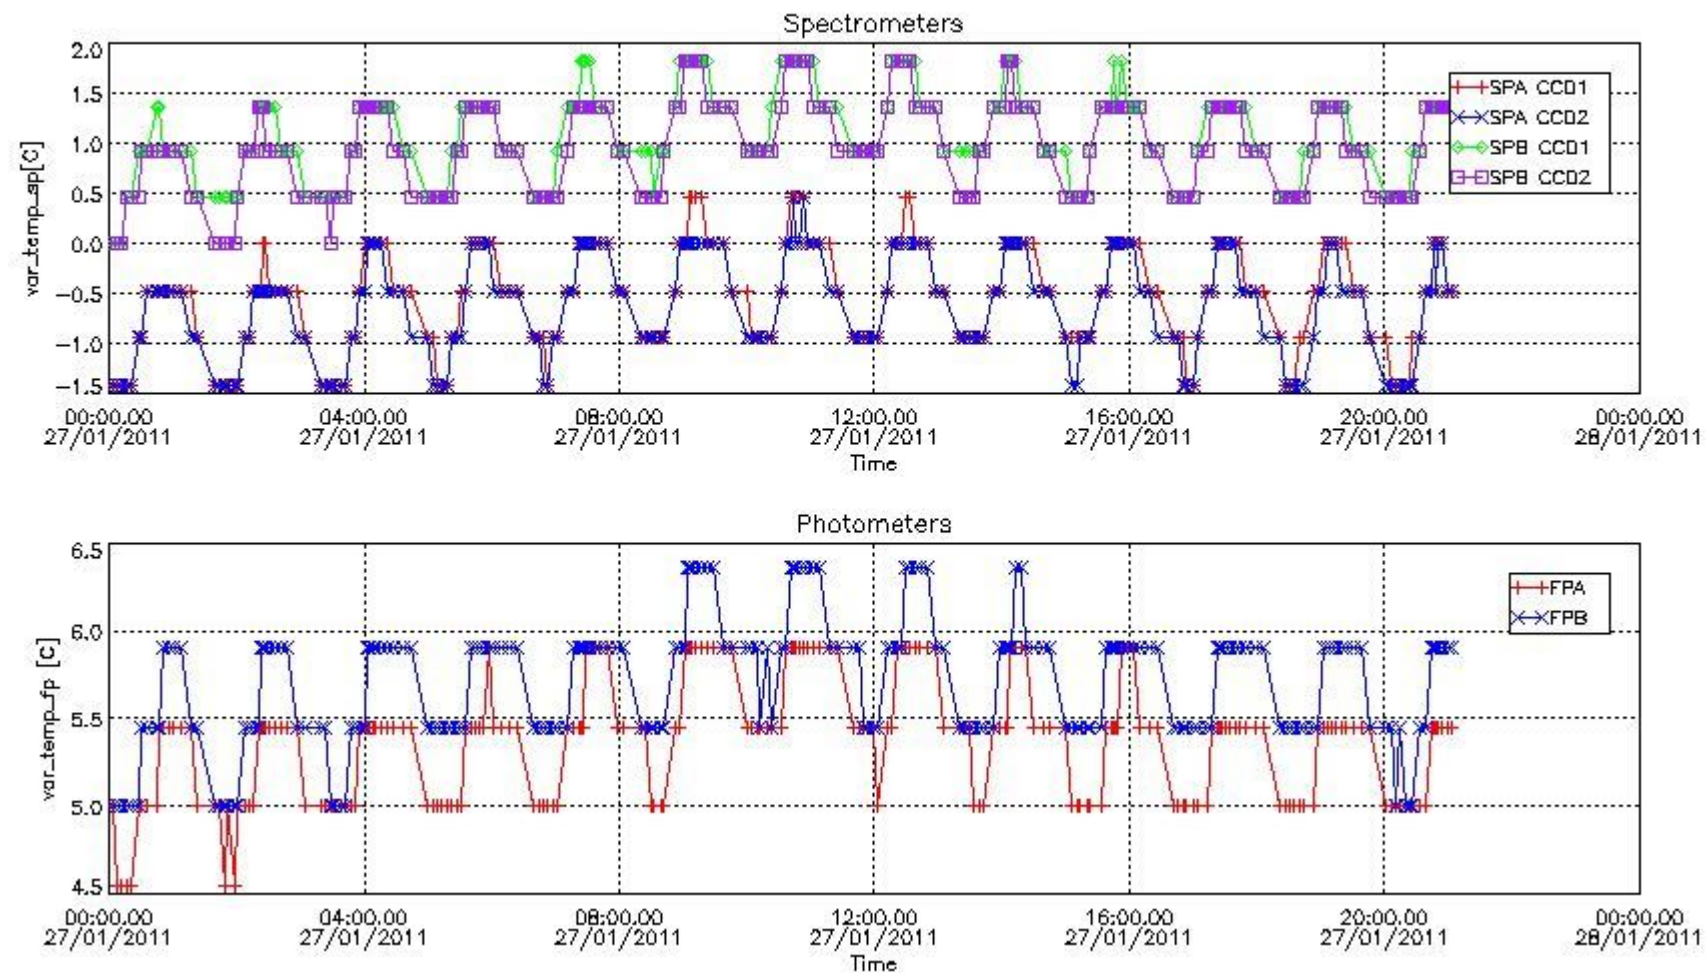

3. Plot of GOMOS spectrometers and photometers temperatures from level 1b data

4. Overview of dark signal processing per product

The Dark Charge (DC) is a temperature-dependant signal added to the useful measurements and it is therefore subtracted from them during the processing. There are two phenomena that produce a continuous increase of the DC: the "hot pixels" (a pixel is "hot" when its DC exceeds by a significant amount its value measured on ground at the same temperature) and the "Random Telegraphic Signal" (abrupt change positive or negative of the CCD pixel signal, random in time, affecting only the DC part of the signal and not the photon generated signal).

In this section a list of products that did not use the Dark Sky Area (DSA) observation for the DC computation is given. It is also provided the mean DC plot per product for dark limb products with no error flag set.

4.1 All products used the DSA observation for the DC computation

4.2 Plot of mean dark charges per product: only products in DARK limb conditions without errors are used