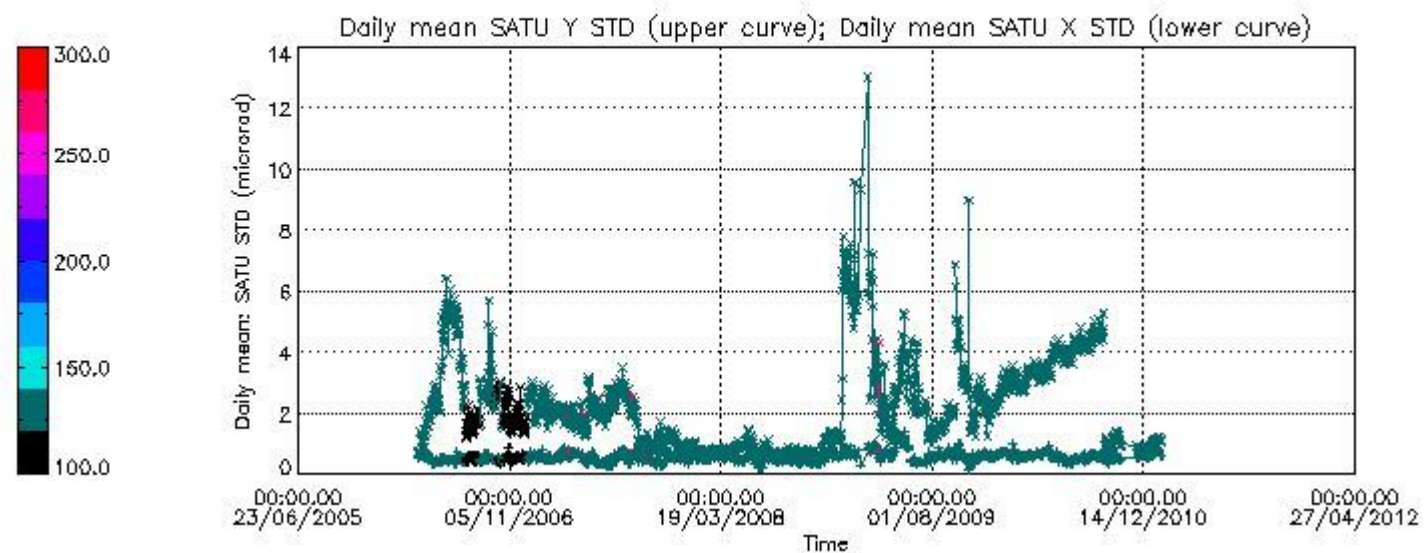

Number of data:	1.0340E+05	1.0340E+05	86800.	86800.

7.2.2 Trend of daily SATU NEA St. deviation since 1st April 2006 (dark limb)

The long term trend of the SATU 'X' and 'Y' standard deviations should be constant during the whole mission.

The colorbar represents the start tangent altitude (km) of the occultations.

Upper curve: STD of SATU Y axis

Lower curve: STD of SATU X axis

8. Auxiliary Data Files used for the production reported in section 2.4

The number reported in the third column indicates since which file (see list in section 2.4) the corresponding auxiliary file has been used. The fourth column is the date of those product files.

Type	Auxiliary Filename	Used since product	Used since product date
INST_PHYS_CHARACTERISTICS	GOM_INS_AXVIEC20091111_143220_20030716_120000_20500101_000000	1	27-JAN-2011 00:03:37
CALIBRATION_DATABASE	GOM_CAL_AXVIEC20110125_110046_20110123_000000_20500101_000000	1	27-JAN-2011 00:03:37
LEVEL-1B_PROC_CONFIG	GOM_PR1_AXVIEC20091111_145255_20020301_000000_20500101_000000	1	27-JAN-2011 00:03:37
STAR_CATALOGUE	GOM_CAT_AXVIEC20020121_161009_20020101_000000_20200101_000000	1	27-JAN-2011 00:03:37
STELLAR_SPECTRA_DATABANK	GOM_STS_AXVIEC20091111_151504_20020101_160000_20500101_000000	1	27-JAN-2011 00:03:37
ECMWF_FILE	AUX_ECF_AXNECM20110126_052115_20110126_210000_20110127_090000	1	27-JAN-2011 00:03:37
ECMWF_FILE	AUX_ECF_AXNECM20110126_172113_20110127_030000_20110127_150000	37	27-JAN-2011 03:24:05
ECMWF_FILE	AUX_ECA_AXNECM20110127_052112_20110126_210000_20110127_090000	76	27-JAN-2011 06:49:09
ECMWF_FILE	AUX_ECF_AXNECM20110126_172113_20110127_030000_20110127_150000	90	27-JAN-2011 07:57:38
ECMWF_FILE	AUX_ECF_AXNECM20110127_052113_20110127_090000_20110127_210000	108	27-JAN-2011 09:37:52
ECMWF_FILE	AUX_ECF_AXNECM20110127_052113_20110127_150000_20110128_030000	179	27-JAN-2011 16:09:52
ECMWF_FILE	AUX_ECA_AXNECM20110127_172115_20110127_090000_20110127_210000	197	27-JAN-2011 17:50:06
ECMWF_FILE	AUX_ECF_AXNECM20110127_052113_20110127_150000_20110128_030000	214	27-JAN-2011 19:23:44
OPTIONAL_ECMWF_FILE	MISSING	1	27-JAN-2011 00:03:37
ORBIT_DATA_FILE	DOR_NAV_OPNPDE20110126_224801_000057383099_00015_46581_2404.N1	1	27-JAN-2011 00:03:37
ORBIT_DATA_FILE	DOR_NAV_OPNPDE20110127_002858_000054193099_00016_46582_2405.N1	8	27-JAN-2011 00:35:09
ORBIT_DATA_FILE	DOR_NAV_OPNPDE20110127_020436_000041443099_00017_46583_2406.N1	24	27-JAN-2011 02:10:54
ORBIT_DATA_FILE	DOR_NAV_OPNPDE20110127_031859_000060573099_00018_46584_2407.N1	37	27-JAN-2011 03:24:05
ORBIT_DATA_FILE	DOR_NAV_OPNPDE20110127_050515_000054193099_00019_46585_2408.N1	57	27-JAN-2011 05:08:56
ORBIT_DATA_FILE	DOR_NAV_OPNPDK20110127_064053_000038253099_00020_46586_3646.N1	76	27-JAN-2011 06:49:09