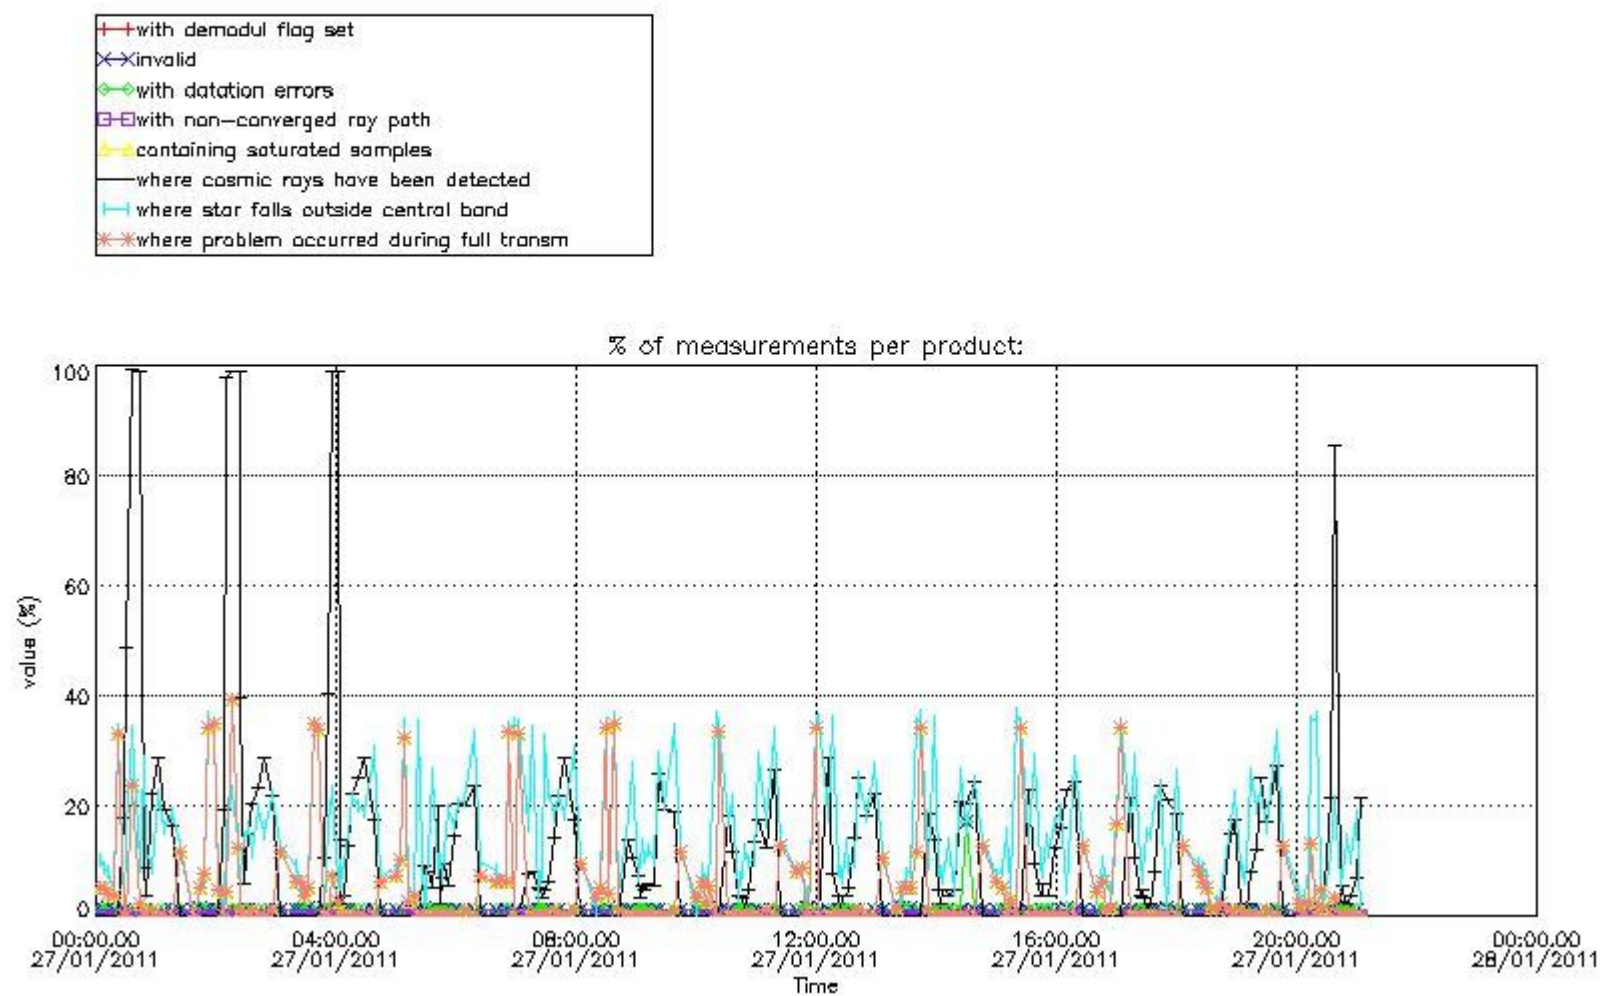

At least one measurement with demodulation flag set:	51.9313 %
Reference spectrum computed from DB:	0.00000 %
Reference spectrum with small number of measurements:	0.00000 %
SATU data not used:	0.00000 %

5.2 Plot quality information per product (time dependant)

5.3 Plot quality information per product (world map)