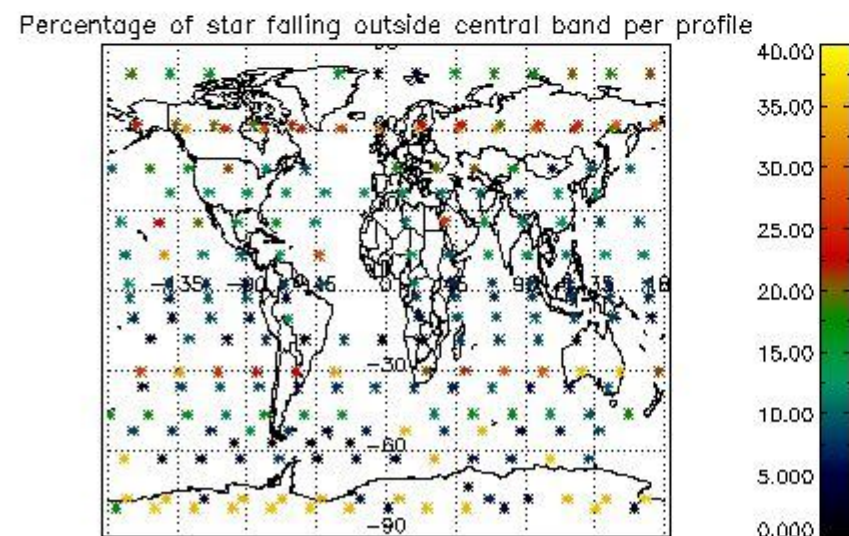

5.2 Plot quality information per product (time dependant)

5.3 Plot quality information per product (world map)

6. Statistics and plot of tangent altitude of the last measurement (DARK & BRIGHT products without errors)