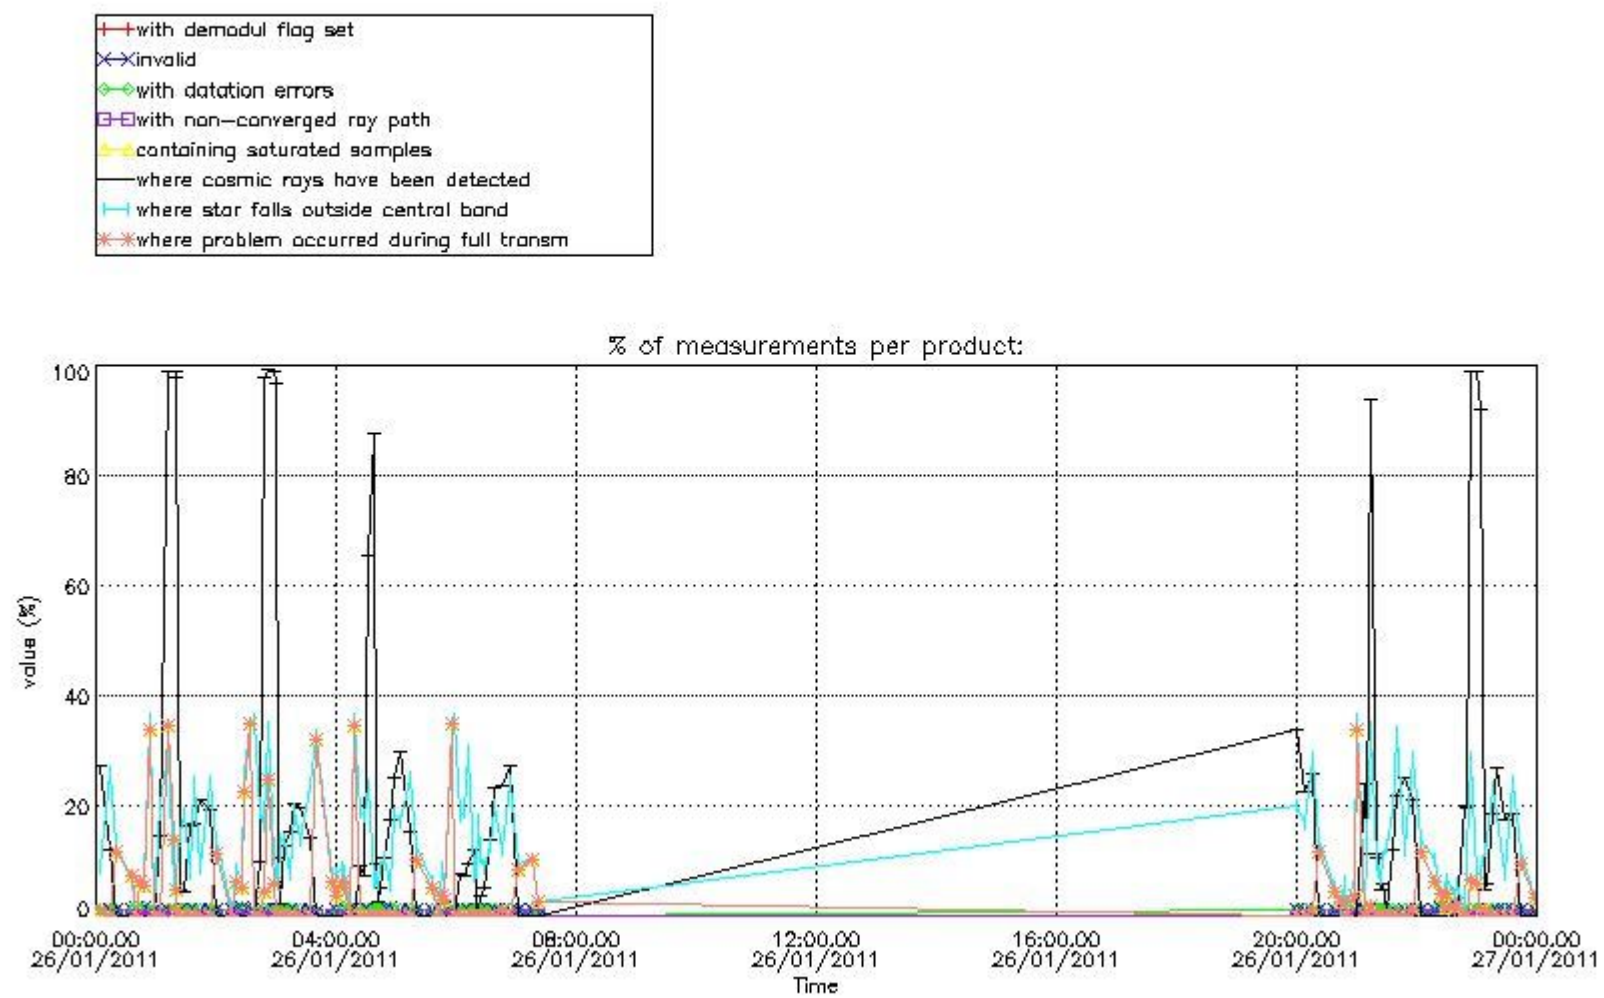

At least one measurement with demodulation flag set:	54.0984 %
Reference spectrum computed from DB:	0.00000 %
Reference spectrum with small number of measurements:	0.00000 %
SATU data not used:	0.00000 %

5.2 Plot quality information per product (time dependant)

5.3 Plot quality information per product (world map)