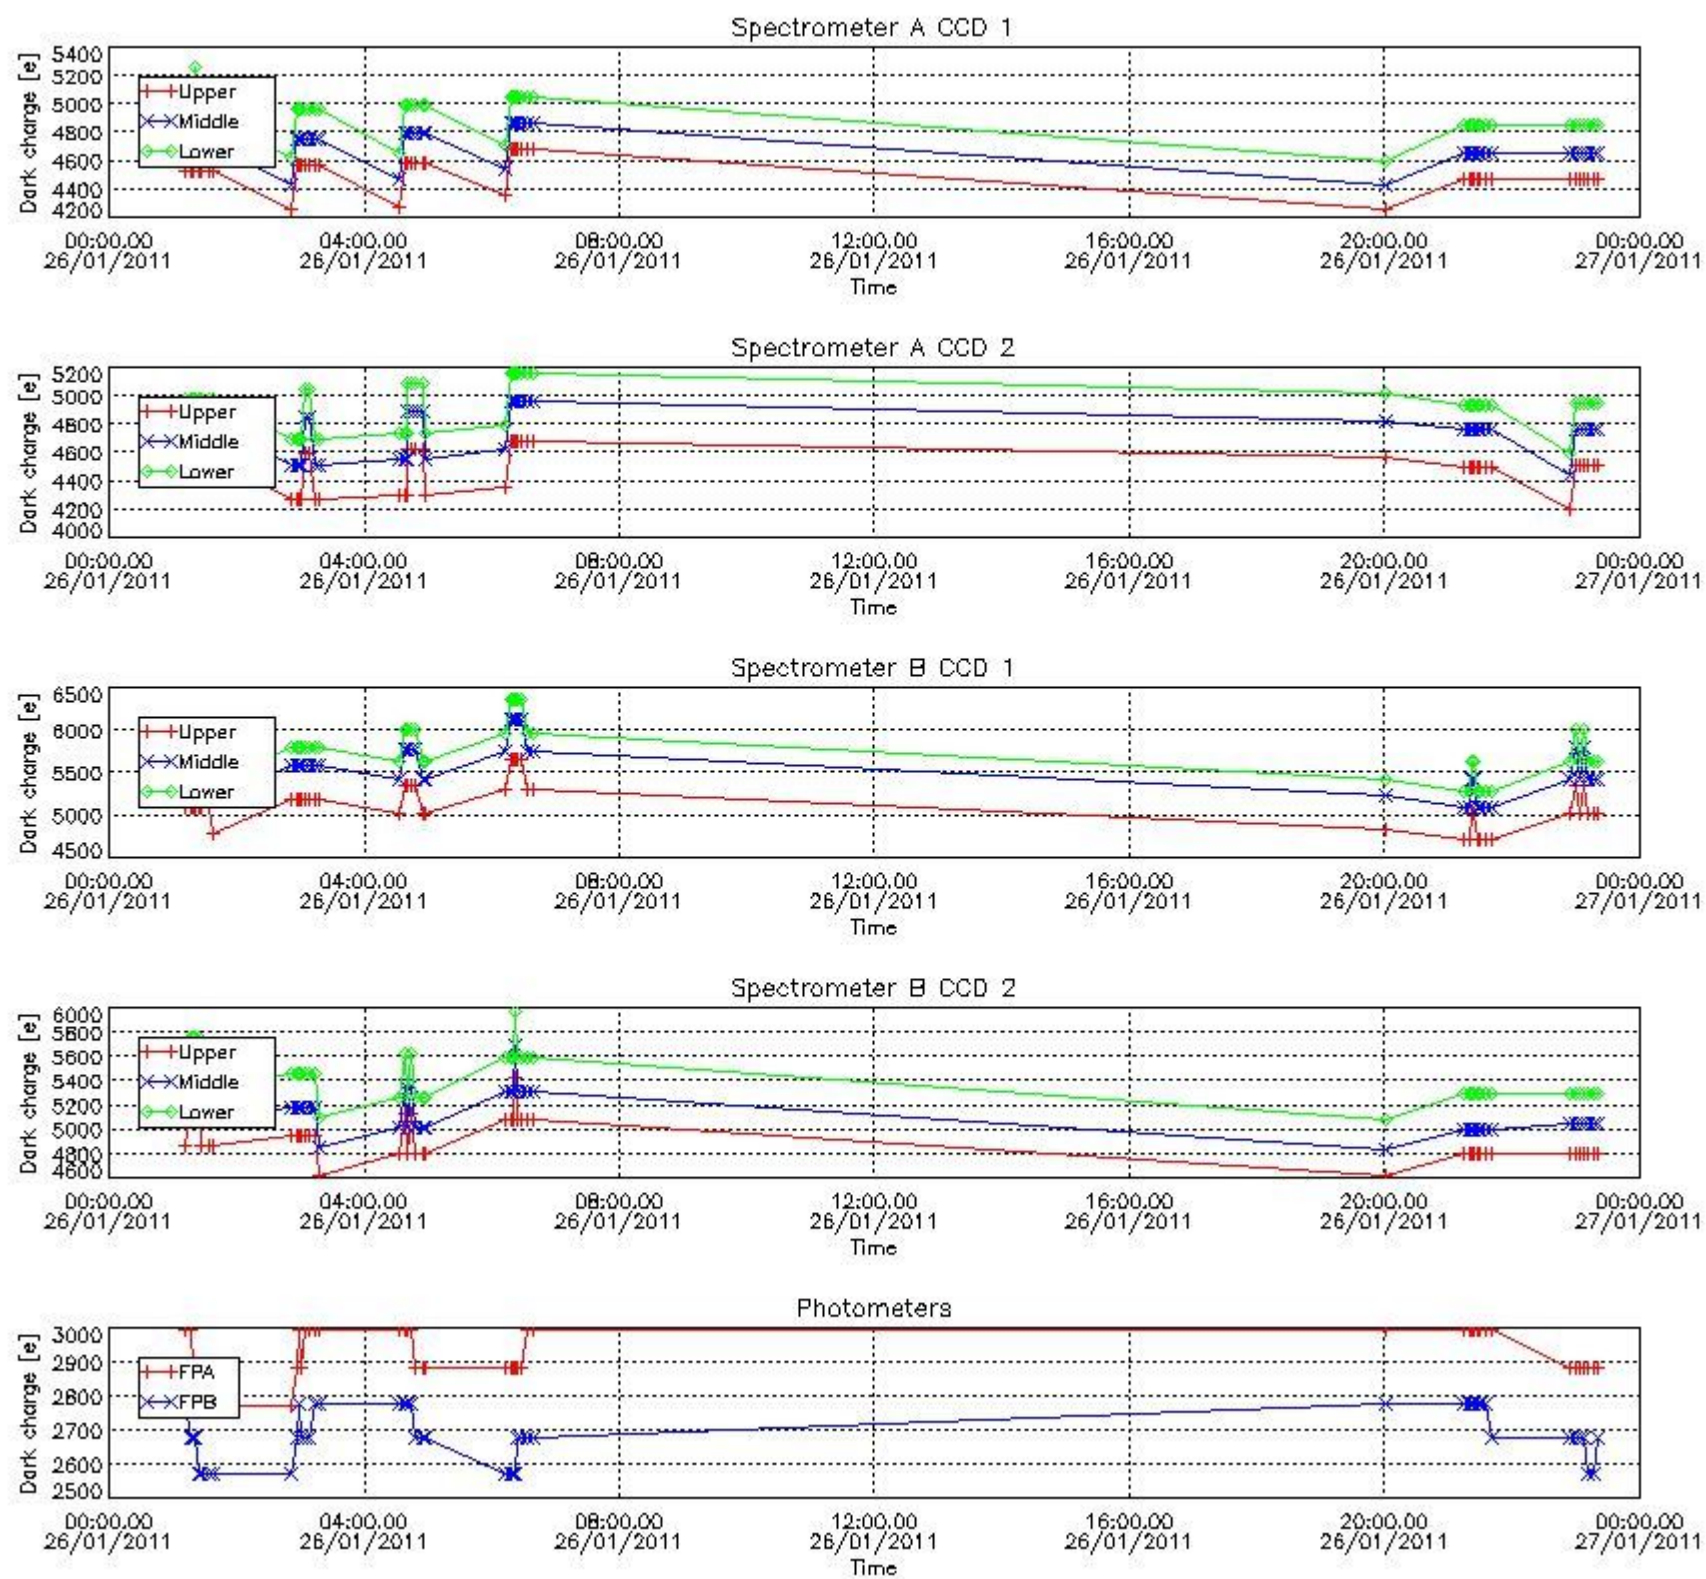

5. Demodulation flag and quality information monitoring

In this section it is presented the modulation information extracted from the pcd (product confidence data) at measurement level and information extracted from the Quality Summary dataset. Only products without errors (error flag in the MPH set to "0") are used.

5.1 Percentage of products during reporting period with: