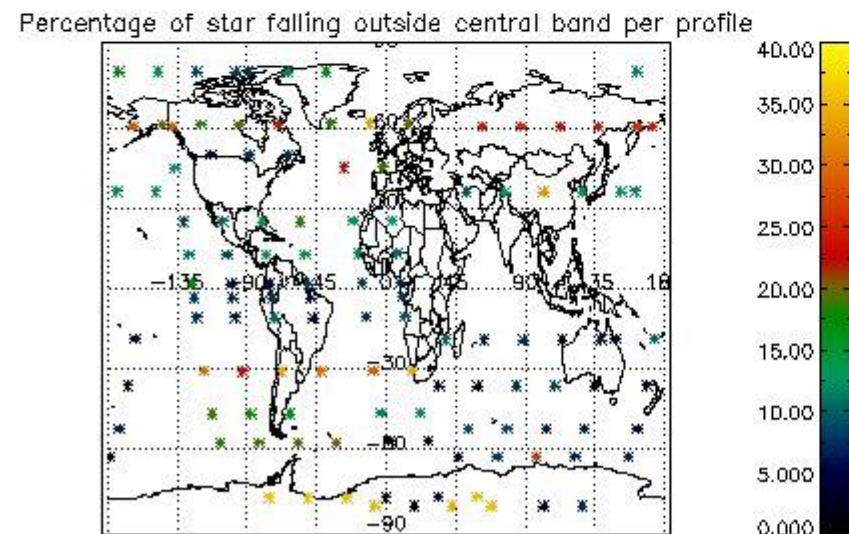

6. Statistics and plot of tangent altitude of the last measurement (DARK & BRIGHT products without errors)

6.1 Statistics on tangent altitude lost:

Statistics	DARK	BRIGHT	TWILIGHT
Mean:	15.352	17.721	NaN
St. deviation:	5.1766	7.2726	NaN
Maximum:	21.839	29.416	NaN
Minimum:	3.7987	3.5011	NaN
Number of data:	48.000	47.000	NaN

6.2 Plot for DARK limb products