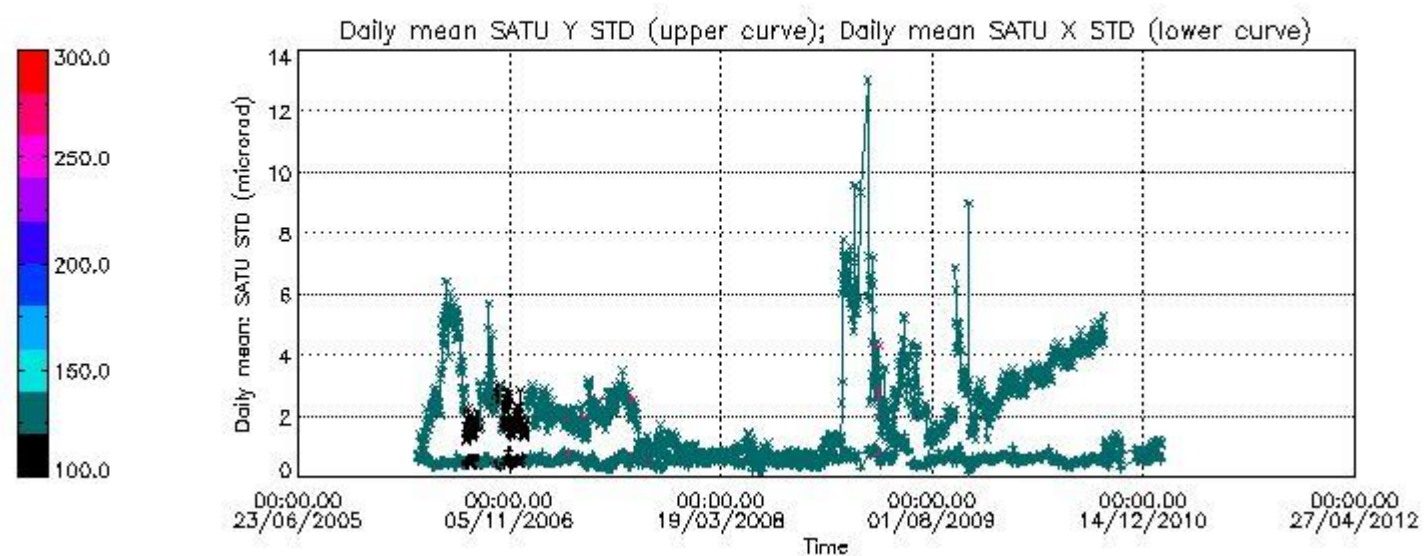

Number of data:	48100.	48100.	45700.	45700.

7.2.2 Trend of daily SATU NEA St. deviation since 1st April 2006 (dark limb)

The long term trend of the SATU 'X' and 'Y' standard deviations should be constant during the whole mission.

The colorbar represents the start tangent altitude (km) of the occultations.

Upper curve: STD of SATU Y axis

Lower curve: STD of SATU X axis

8. Auxiliary Data Files used for the production reported in section 2.4

The number reported in the third column indicates since which file (see list in section 2.4) the corresponding auxiliary file has been used. The fourth column is the date of those product files.

Type	Auxiliary Filename	Used since product	Used since product date
INST_PHYS_CHARACTERISTICS	GOM_INS_AXVIEC20091111_143220_20030716_120000_20500101_000000	1	26-JAN-2011 00:04:11
CALIBRATION_DATABASE	GOM_CAL_AXVIEC20110125_110046_20110123_000000_20500101_000000	1	26-JAN-2011 00:04:11
LEVEL-1B_PROC_CONFIG	GOM_PR1_AXVIEC20091111_145255_20020301_000000_20500101_000000	1	26-JAN-2011 00:04:11
STAR_CATALOGUE	GOM_CAT_AXVIEC20020121_161009_20020101_000000_20200101_000000	1	26-JAN-2011 00:04:11
STELLAR_SPECTRA_DATABANK	GOM_STS_AXVIEC20091111_151504_20020101_160000_20500101_000000	1	26-JAN-2011 00:04:11
ECMWF_FILE	AUX_ECF_AXNECM20110125_052116_20110125_210000_20110126_090000	1	26-JAN-2011 00:04:11
ECMWF_FILE	AUX_ECF_AXNECM20110125_172115_20110126_030000_20110126_150000	43	26-JAN-2011 04:00:52
ECMWF_FILE	AUX_ECF_AXNECM20110126_052115_20110126_150000_20110127_030000	82	26-JAN-2011 20:00:22
ECMWF_FILE	AUX_ECF_AXNECM20110126_052115_20110126_210000_20110127_090000	92	26-JAN-2011 21:07:09
OPTIONAL_ECMWF_FILE	MISSING	1	26-JAN-2011 00:04:11
ORBIT_DATA_FILE	DOR_NAV_OPNPDE20110125_232520_000057383099_00001_46567_2398.N1	1	26-JAN-2011 00:04:11
ORBIT_DATA_FILE	DOR_NAV_OPNPDE20110126_010617_000098823099_00002_46568_2399.N1	11	26-JAN-2011 01:07:15
ORBIT_DATA_FILE	AUX_FPO_AXVPDS20110125_102115_20110124_191612_20110203_213004	43	26-JAN-2011 04:00:52
ORBIT_DATA_FILE	DOR_NAV_OPNPDE20110126_054234_000054193099_00005_46571_2401.N1	63	26-JAN-2011 05:45:41
ORBIT_DATA_FILE	DOR_NAV_OPNPDE20110126_195241_000038253099_00014_46580_2402.N1	82	26-JAN-2011 20:00:22
ORBIT_DATA_FILE	DOR_NAV_OPNPDE20110126_210145_000060573099_00014_46580_2403.N1	92	26-JAN-2011 21:07:09
ORBIT_DATA_FILE	DOR_NAV_OPNPDE20110126_224801_000057383099_00015_46581_2404.N1	113	26-JAN-2011 22:54:55