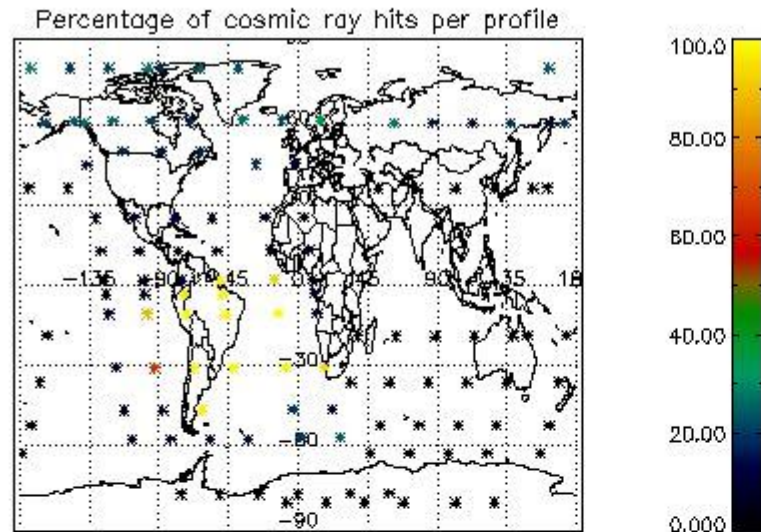

6. Statistics and plot of tangent altitude of the last measurement (DARK & BRIGHT products without errors)

6.1 Statistics on tangent altitude lost:

Statistics	DARK	BRIGHT	TWILIGHT
Mean:	15.352	17.721	NaN
St. deviation:	5.1766	7.2726	NaN
Maximum:	21.839	29.416	NaN
Minimum:	3.7987	3.5011	NaN
Number of data:	48.000	47.000	NaN

6.2 Plot for DARK limb products