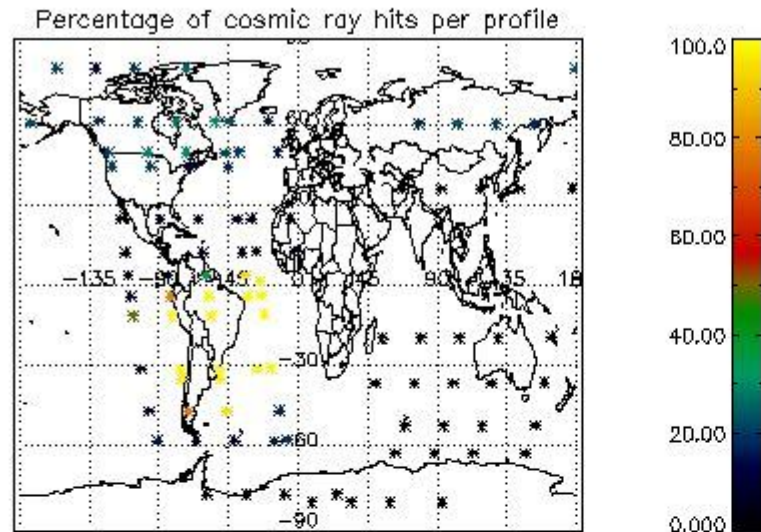

6. Statistics and plot of tangent altitude of the last measurement (DARK & BRIGHT products without errors)

6.1 Statistics on tangent altitude lost:

Statistics	DARK	BRIGHT	TWILIGHT
Mean:	17.755	16.782	NaN
St. deviation:	13.252	7.1371	NaN
Maximum:	78.362	29.053	NaN
Minimum:	4.0475	3.4921	NaN
Number of data:	50.000	32.000	NaN

6.2 Plot for DARK limb products