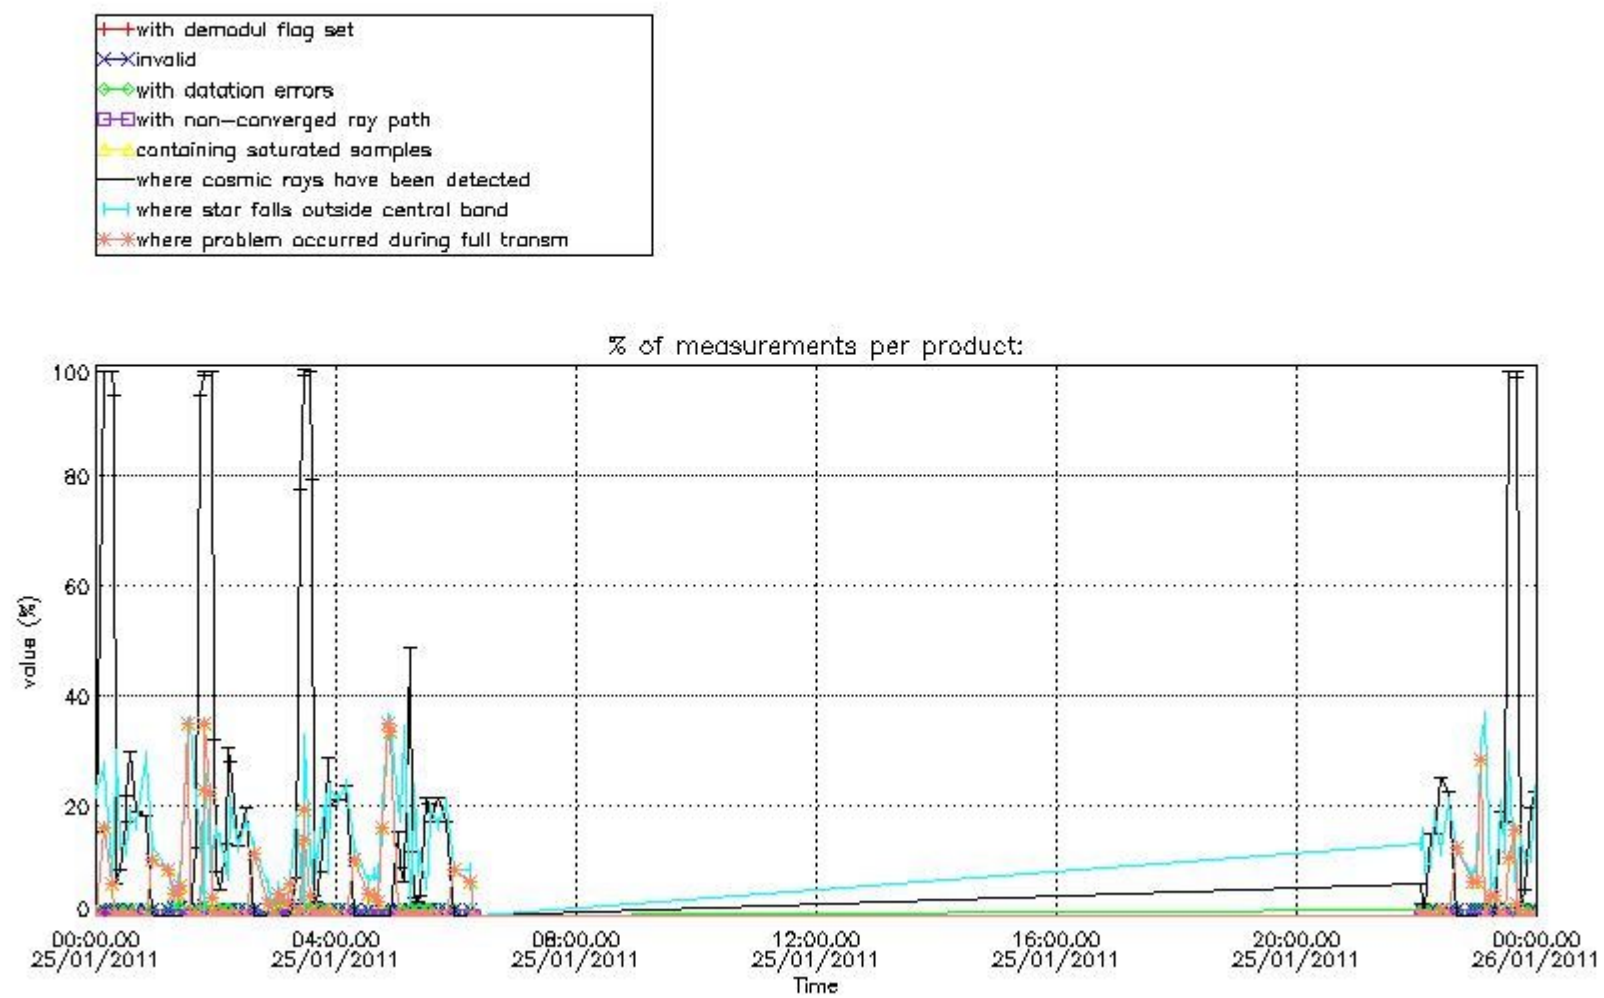

At least one measurement with demodulation flag set:	57.0000 %
Reference spectrum computed from DB:	0.00000 %
Reference spectrum with small number of measurements:	0.00000 %
SATU data not used:	0.00000 %

5.2 Plot quality information per product (time dependant)

5.3 Plot quality information per product (world map)