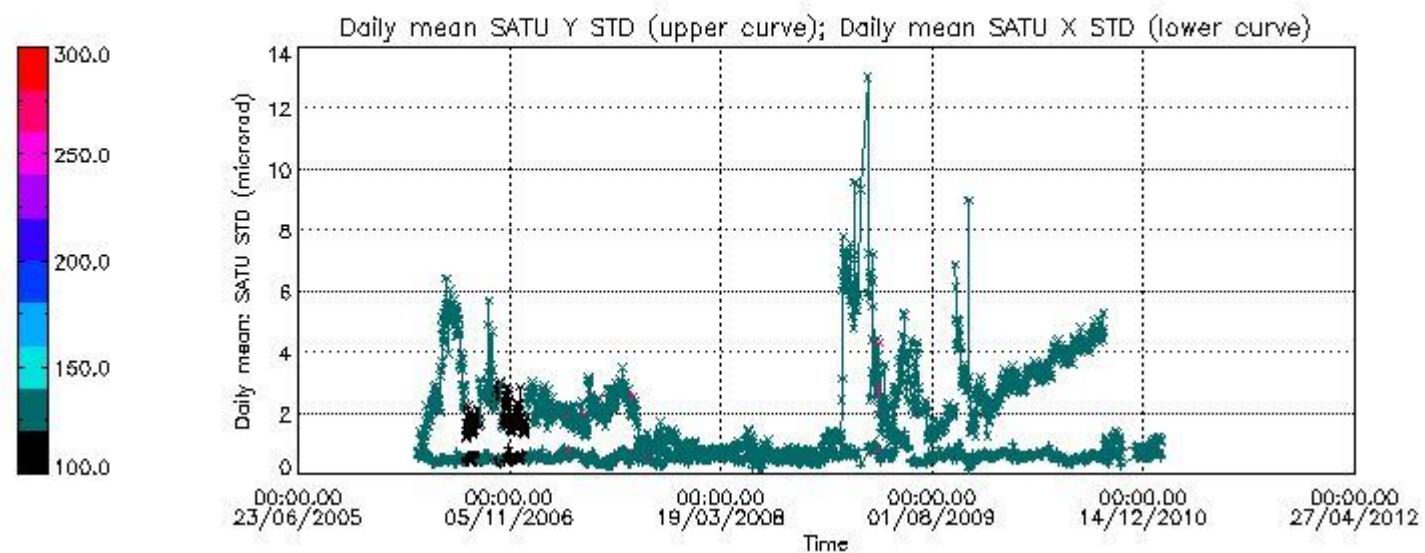

Number of data:	51950.	51950.	31050.	31050.

7.2.2 Trend of daily SATU NEA St. deviation since 1st April 2006 (dark limb)

The long term trend of the SATU 'X' and 'Y' standard deviations should be constant during the whole mission.

The colorbar represents the start tangent altitude (km) of the occultations.

Upper curve: STD of SATU Y axis

Lower curve: STD of SATU X axis

8. Auxiliary Data Files used for the production reported in section 2.4

The number reported in the third column indicates since which file (see list in section 2.4) the corresponding auxiliary file has been used. The fourth column is the date of those product files.

Type	Auxiliary Filename	Used since product	Used since product date
INST_PHYS_CHARACTERISTICS	GOM_INS_AXVIEC20091111_143220_20030716_120000_20500101_000000	1	25-JAN-2011 00:00:30
CALIBRATION_DATABASE	GOM_CAL_AXVIEC20110118_083541_20110117_000000_20500101_000000	1	25-JAN-2011 00:00:30
CALIBRATION_DATABASE	GOM_CAL_AXVIEC20110125_110046_20110123_000000_20500101_000000	78	25-JAN-2011 22:03:28
LEVEL-1B_PROC_CONFIG	GOM_PR1_AXVIEC20091111_145255_20020301_000000_20500101_000000	1	25-JAN-2011 00:00:30
STAR_CATALOGUE	GOM_CAT_AXVIEC20020121_161009_20020101_000000_20200101_000000	1	25-JAN-2011 00:00:30
STELLAR_SPECTRA_DATABANK	GOM_STS_AXVIEC20091111_151504_20020101_160000_20500101_000000	1	25-JAN-2011 00:00:30
ECMWF_FILE	AUX_ECF_AXNECM20110124_052115_20110124_210000_20110125_090000	1	25-JAN-2011 00:00:30
ECMWF_FILE	AUX_ECF_AXNECM20110124_170528_20110125_030000_20110125_150000	58	25-JAN-2011 04:42:13
ECMWF_FILE	AUX_ECF_AXNECM20110125_052116_20110125_210000_20110126_090000	78	25-JAN-2011 22:03:28
OPTIONAL_ECMWF_FILE	MISSING	1	25-JAN-2011 00:00:30
ORBIT_DATA_FILE	DOR_NAV_OPNPDE20110124_222143_000057383098_00417_46552_2391.N1	1	25-JAN-2011 00:00:30
ORBIT_DATA_FILE	DOR_NAV_OPNPDE20110125_000240_000054193098_00418_46553_2392.N1	2	25-JAN-2011 00:03:37
ORBIT_DATA_FILE	DOR_NAV_OPNPDE20110125_013818_000041443098_00419_46554_2393.N1	21	25-JAN-2011 01:43:51
ORBIT_DATA_FILE	DOR_NAV_OPNPDE20110125_025241_000057383098_00420_46555_2394.N1	36	25-JAN-2011 02:57:25
ORBIT_DATA_FILE	DOR_NAV_OPNPDE20110125_043338_000057383098_00421_46556_2395.N1	58	25-JAN-2011 04:42:13
ORBIT_DATA_FILE	DOR_NAV_OPNPDE20110125_214423_000057383098_00431_46566_2397.N1	78	25-JAN-2011 22:03:28
ORBIT_DATA_FILE	DOR_NAV_OPNPDE20110125_232520_000057383099_00001_46567_2398.N1	94	25-JAN-2011 23:31:31