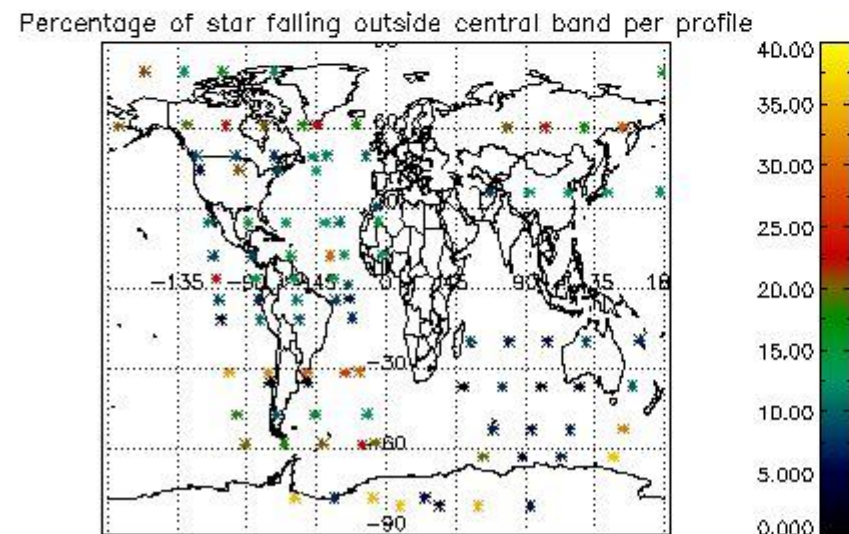

6. Statistics and plot of tangent altitude of the last measurement (DARK & BRIGHT products without errors)

6.1 Statistics on tangent altitude lost:

Statistics	DARK	BRIGHT	TWILIGHT
Mean:	17.755	16.782	NaN
St. deviation:	13.252	7.1371	NaN
Maximum:	78.362	29.053	NaN
Minimum:	4.0475	3.4921	NaN
Number of data:	50.000	32.000	NaN

6.2 Plot for DARK limb products