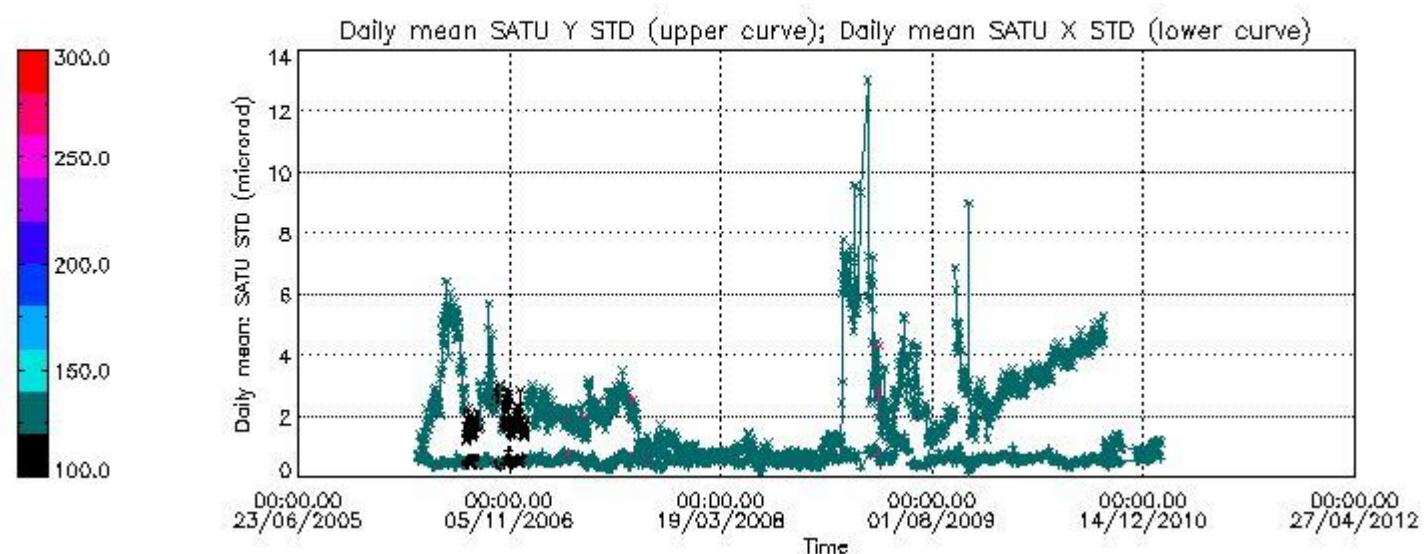

Number of data: 1.1465E+05 1.1465E+05 1.1415E+05 1.1415E+05

7.2.2 Trend of daily SATU NEA St. deviation since 1st April 2006 (dark limb)

The long term trend of the SATU 'X' and 'Y' standard deviations should be constant during the whole mission.

The colorbar represents the start tangent altitude (km) of the occultations.

Upper curve: STD of SATU Y axis
Lower curve: STD of SATU X axis

8. Auxiliary Data Files used for the production reported in section 2.4

The number reported in the third column indicates since which file (see list in section 2.4) the corresponding auxiliary file has been used. The fourth column is the date of those product files.

Type	Auxiliary Filename	Used since product	Used since product date
INST_PHYS_CHARACTERISTICS	GOM_INS_AXVIEC20091111_143220_20030716_120000_20500101_000000	1	24-JAN-2011 00:09:08
CALIBRATION_DATABASE	GOM_CAL_AXVIEC20110118_083541_20110117_000000_20500101_000000	1	24-JAN-2011 00:09:08
LEVEL-1B_PROC_CONFIG	GOM_PR1_AXVIEC20091111_145255_20020301_000000_20500101_000000	1	24-JAN-2011 00:09:08
STAR_CATALOGUE	GOM_CAT_AXVIEC20020121_161009_20020101_000000_20200101_000000	1	24-JAN-2011 00:09:08
STELLAR_SPECTRA_DATABANK	GOM_STS_AXVIEC20091111_151504_20020101_160000_20500101_000000	1	24-JAN-2011 00:09:08
ECMWF_FILE	AUX_ECF_AXNECM20110123_052114_20110123_210000_20110124_090000	1	24-JAN-2011 00:09:08
ECMWF_FILE	AUX_ECF_AXNECM20110123_172114_20110124_030000_20110124_150000	39	24-JAN-2011 03:34:12
ECMWF_FILE	AUX_ECA_AXNECM20110124_052114_20110123_210000_20110124_090000	60	24-JAN-2011 05:18:58
ECMWF_FILE	AUX_ECF_AXNECM20110123_172114_20110124_030000_20110124_150000	96	24-JAN-2011 08:07:37
ECMWF_FILE	AUX_ECF_AXNECM20110124_052114_20110124_090000_20110124_210000	117	24-JAN-2011 09:47:51
ECMWF_FILE	AUX_ECF_AXNECM20110124_052115_20110124_150000_20110125_030000	197	24-JAN-2011 16:19:41
ECMWF_FILE	AUX_ECA_AXNECM20110124_170528_20110124_090000_20110124_210000	216	24-JAN-2011 17:53:10
ECMWF_FILE	AUX_ECF_AXNECM20110124_052115_20110124_150000_20110125_030000	236	24-JAN-2011 19:33:24
ECMWF_FILE	AUX_ECF_AXNECM20110124_052115_20110124_210000_20110125_090000	256	24-JAN-2011 21:13:38
OPTIONAL_ECMWF_FILE	MISSING	1	24-JAN-2011 00:09:08
ORBIT_DATA_FILE	DOR_NAV_OPNPDE20110123_225902_000057383098_00403_46538_2385.N1	1	24-JAN-2011 00:09:08
ORBIT_DATA_FILE	DOR_NAV_OPNPDE20110124_004000_000054193098_00404_46539_2386.N1	8	24-JAN-2011 00:40:14
ORBIT_DATA_FILE	DOR_NAV_OPNPDE20110124_021538_000041443098_00405_46540_2387.N1	26	24-JAN-2011 02:17:18
ORBIT_DATA_FILE	DOR_NAV_OPNPDE20110124_033001_000057383098_00406_46541_2388.N1	39	24-JAN-2011 03:34:12
ORBIT_DATA_FILE	DOR_NAV_OPNPDE20110124_051058_000057383098_00407_46542_2389.N1	60	24-JAN-2011 05:18:58