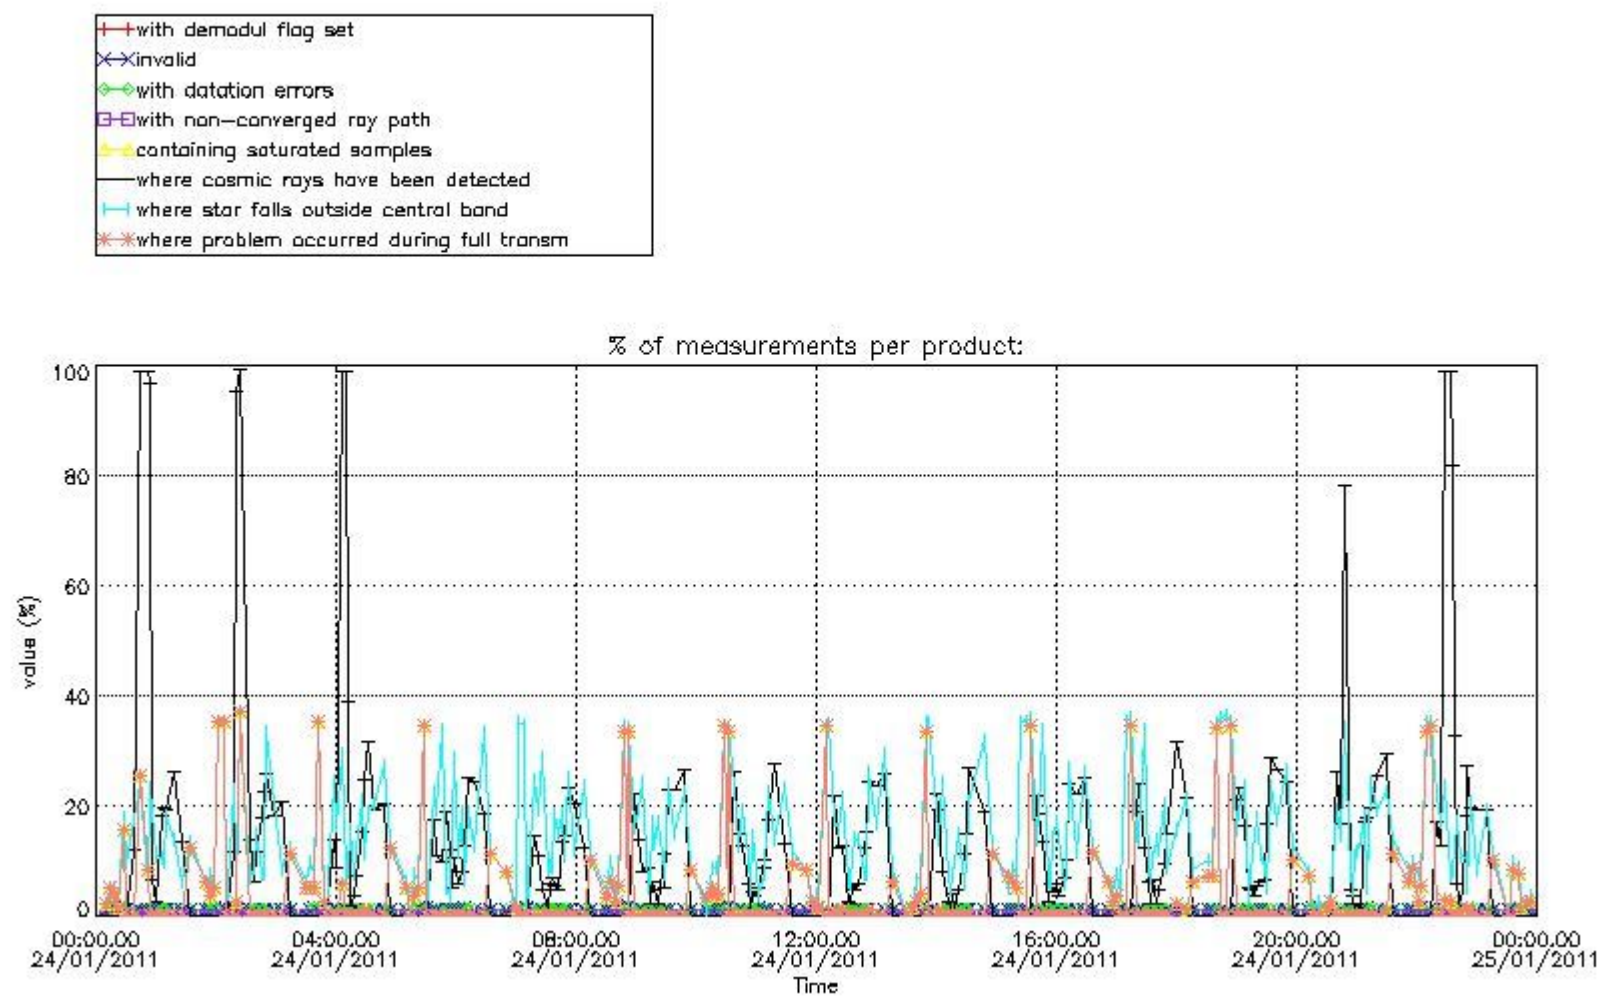

At least one measurement with demodulation flag set:	49.8221 %
Reference spectrum computed from DB:	0.00000 %
Reference spectrum with small number of measurements:	0.00000 %
SATU data not used:	0.00000 %

5.2 Plot quality information per product (time dependant)

5.3 Plot quality information per product (world map)