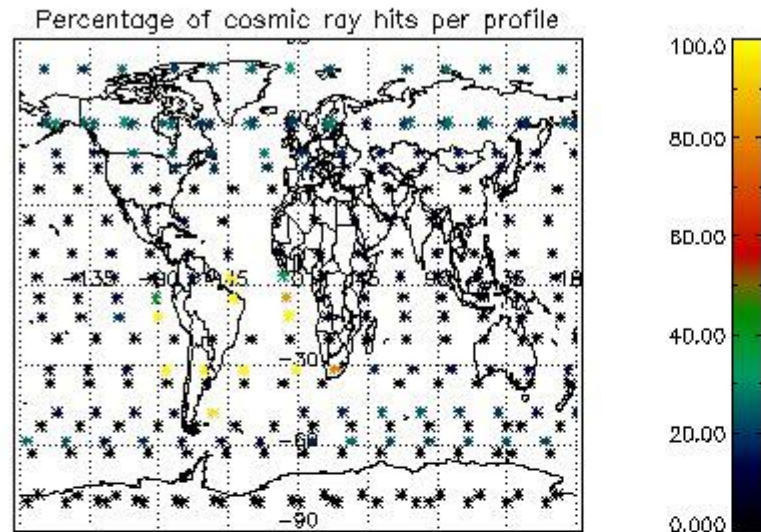

6. Statistics and plot of tangent altitude of the last measurement (DARK & BRIGHT products without errors)

6.1 Statistics on tangent altitude lost:

Statistics	DARK	BRIGHT	TWILIGHT
Mean:	16.601	15.960	7.3364
St. deviation:	4.0785	7.6878	2.8086
Maximum:	21.715	33.595	11.284
Minimum:	3.2996	3.4895	4.0053
Number of data:	110.00	115.00	12.000

6.2 Plot for DARK limb products