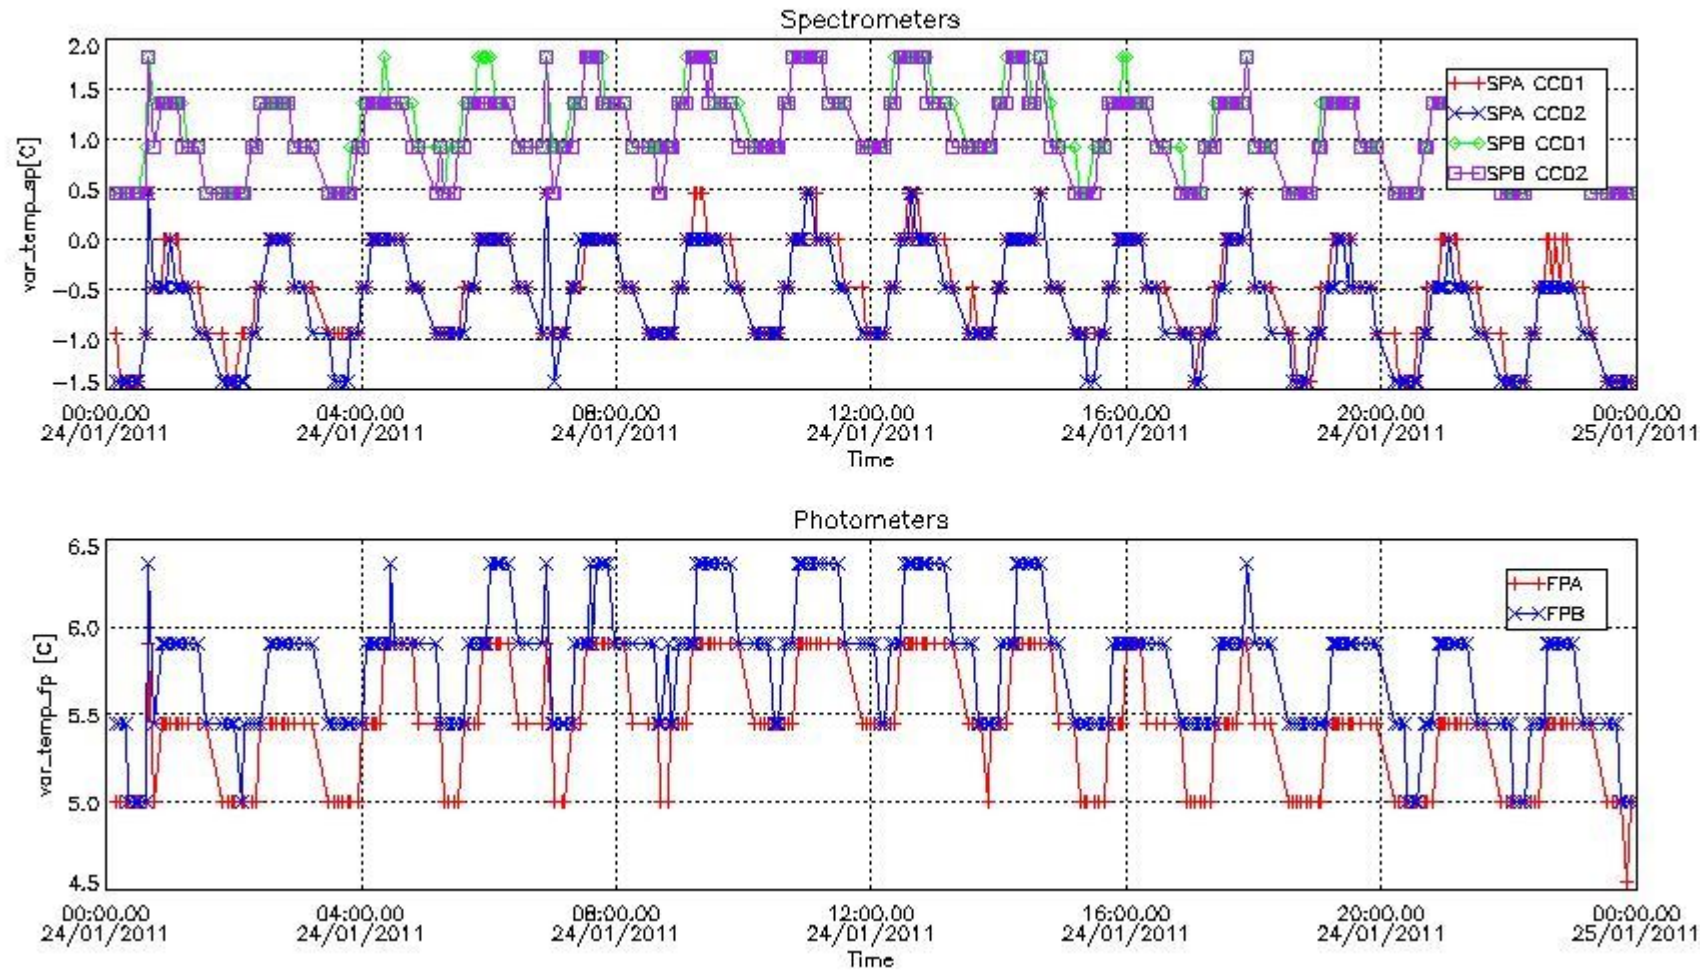

4. Overview of dark signal processing per product

The Dark Charge (DC) is a temperature-dependant signal added to the useful measurements and it is therefore subtracted from them during the processing. There are two phenomena that produce a continuous increase of the DC: the "hot pixels" (a pixel is "hot" when its DC exceeds by a significant amount its value measured on ground at the same temperature) and the "Random Telegraphic Signal" (abrupt change positive or negative of the CCD pixel signal, random in time, affecting only the DC part of the signal and not the photon generated signal).

In this section a list of products that did not use the Dark Sky Area (DSA) observation for the DC computation is given. It is also provided the mean DC plot per product for dark limb products with no error flag set.

4.1 These products did not use the DSA observation for DC computation:

Product name	DC information
GOM_TRA_1PNPDE20110124_211338_000000513098_00417_46552_6361.N1	DC map used
GOM_TRA_1PNPDE20110124_212024_000000473098_00417_46552_6362.N1	DC map used
GOM_TRA_1PNPDE20110124_212929_000000493098_00417_46552_6363.N1	DC map used
GOM_TRA_1PNPDE20110124_213626_000000443098_00417_46552_6364.N1	DC map used
GOM_TRA_1PNPDE20110124_215201_000000493098_00417_46552_6365.N1	DC map used
GOM_TRA_1PNPDE20110124_215644_000000413098_00417_46552_6366.N1	DC map used
GOM_TRA_1PNPDE20110124_220117_000000403098_00417_46552_6367.N1	DC map used
GOM_TRA_1PNPDE20110124_220412_000000383098_00417_46552_6368.N1	DC map used
GOM_TRA_1PNPDE20110124_221037_000000583098_00417_46552_6369.N1	DC map used
GOM_TRA_1PNPDE20110124_221358_000000613098_00417_46552_6370.N1	DC map used
GOM_TRA_1PNPDE20110124_222015_000000623098_00417_46552_6371.N1	DC map used

4.2 Plot of mean dark charges per product: only products in DARK limb conditions without errors are used