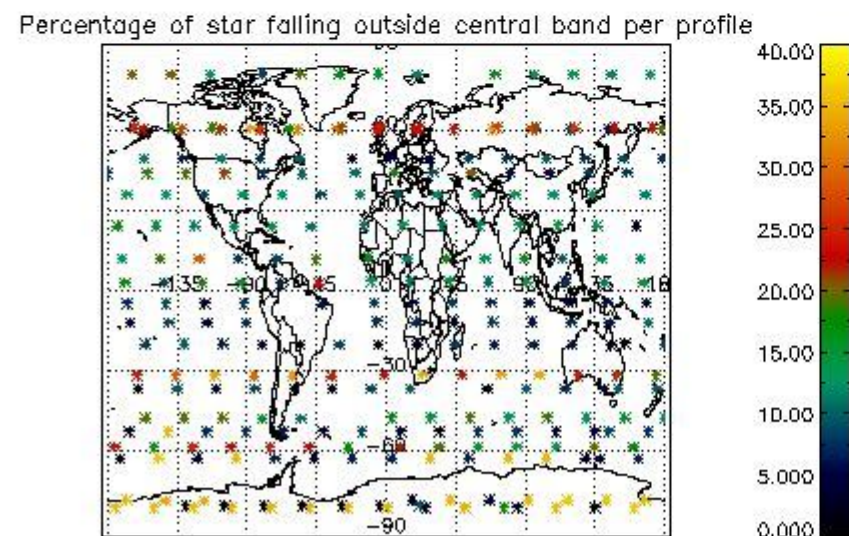

6. Statistics and plot of tangent altitude of the last measurement (DARK & BRIGHT products without errors)

6.1 Statistics on tangent altitude lost:

Statistics	DARK	BRIGHT	TWILIGHT
Mean:	16.601	15.960	7.3364
St. deviation:	4.0785	7.6878	2.8086
Maximum:	21.715	33.595	11.284
Minimum:	3.2996	3.4895	4.0053
Number of data:	110.00	115.00	12.000

6.2 Plot for DARK limb products