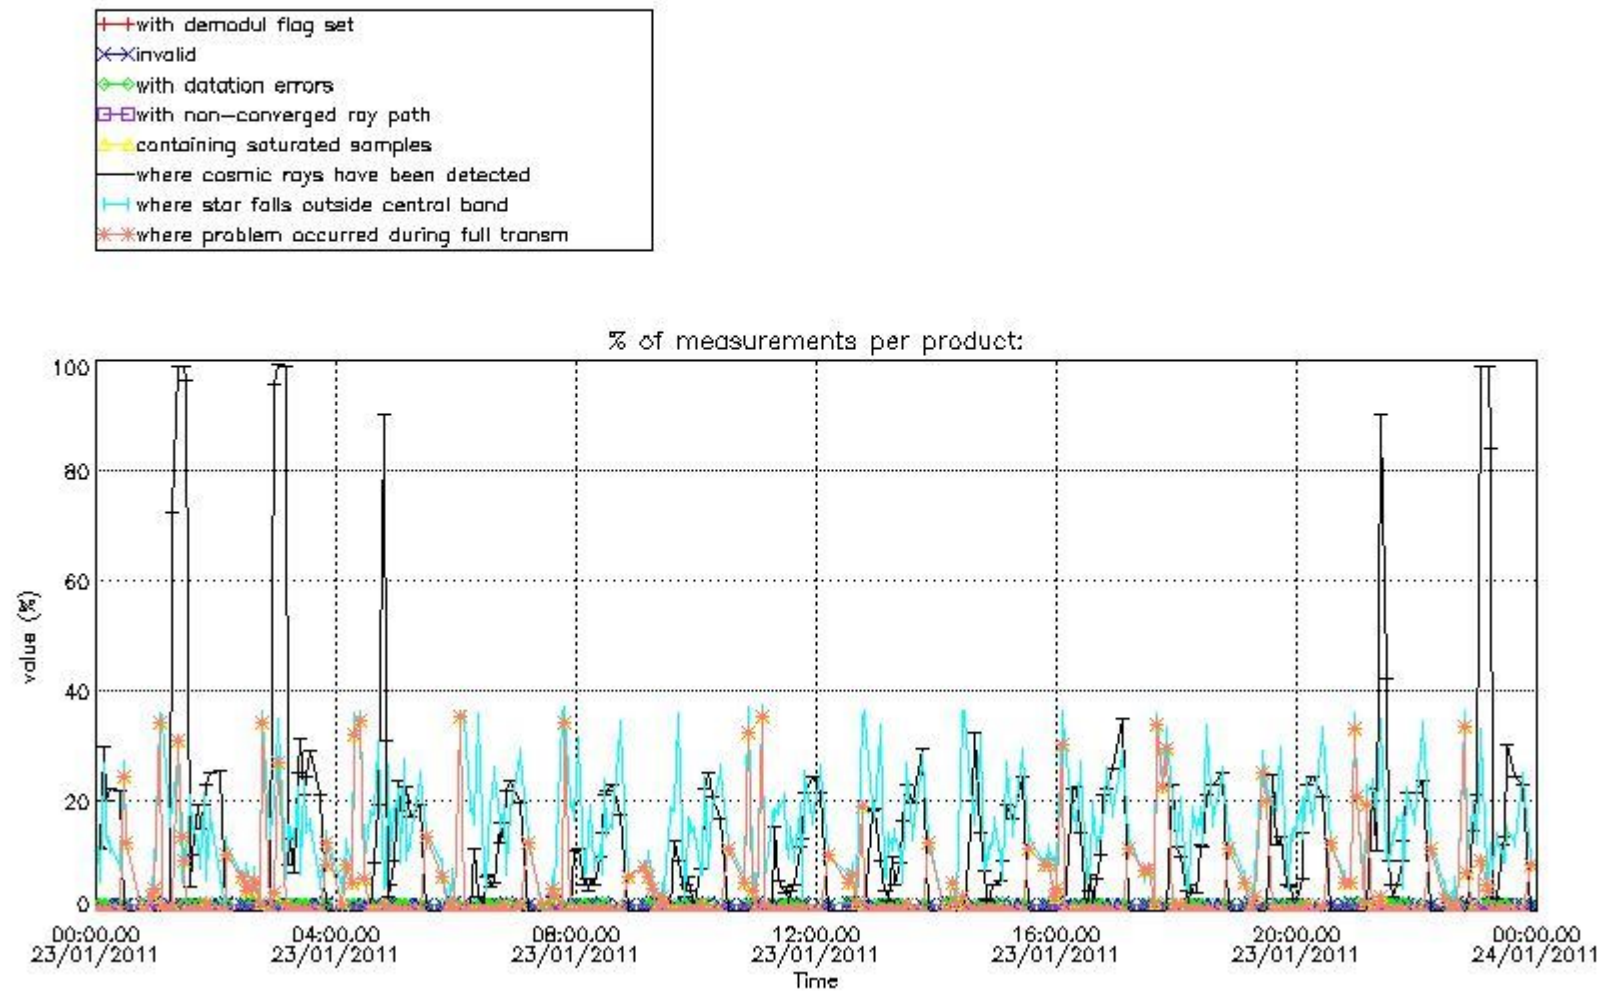

At least one measurement with demodulation flag set:	52.2184 %
Reference spectrum computed from DB:	0.00000 %
Reference spectrum with small number of measurements:	0.00000 %
SATU data not used:	0.00000 %

5.2 Plot quality information per product (time dependant)

5.3 Plot quality information per product (world map)