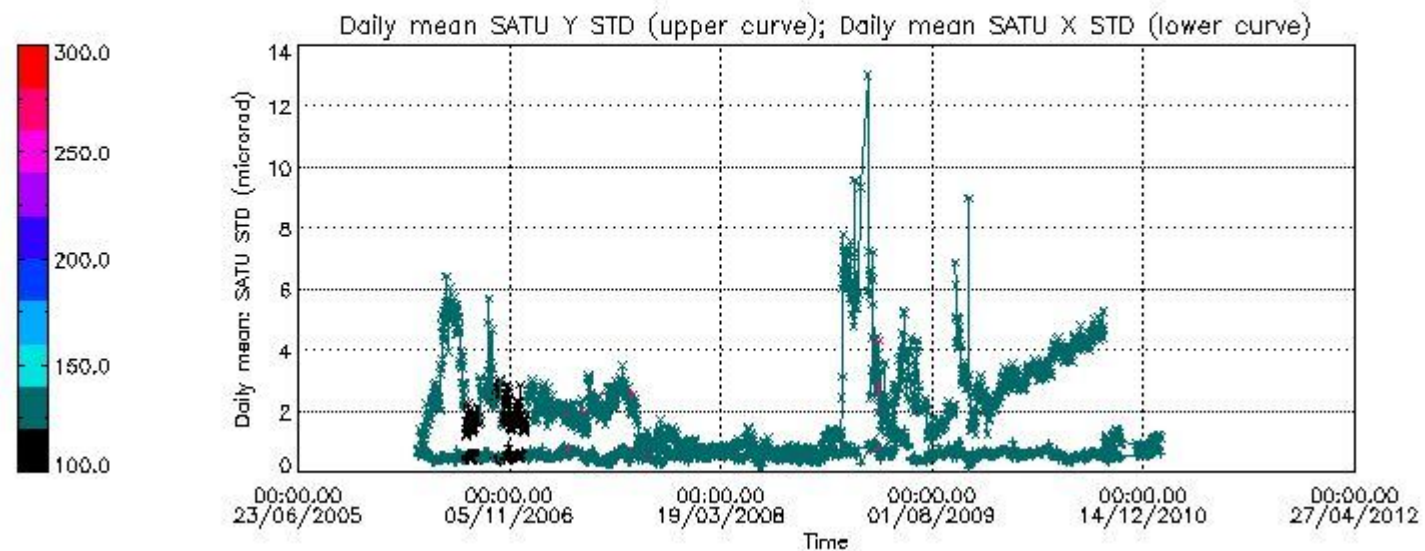

Number of data: 1.1785E+05 1.1785E+05 1.2425E+05 1.2425E+05

7.2.2 Trend of daily SATU NEA St. deviation since 1st April 2006 (dark limb)

The long term trend of the SATU 'X' and 'Y' standard deviations should be constant during the whole mission.

The colorbar represents the start tangent altitude (km) of the occultations.

Upper curve: STD of SATU Y axis
Lower curve: STD of SATU X axis

8. Auxiliary Data Files used for the production reported in section 2.4

The number reported in the third column indicates since which file (see list in section 2.4) the corresponding auxiliary file has been used. The fourth column is the date of those product files.

Type	Auxiliary Filename	Used since product	Used since product date
INST_PHYS_CHARACTERISTICS	GOM_INS_AXVIEC20091111_143220_20030716_120000_20500101_000000	1	23-JAN-2011 00:02:12
CALIBRATION_DATABASE	GOM_CAL_AXVIEC20110118_083541_20110117_000000_20500101_000000	1	23-JAN-2011 00:02:12
LEVEL-1B_PROC_CONFIG	GOM_PR1_AXVIEC20091111_145255_20020301_000000_20500101_000000	1	23-JAN-2011 00:02:12
STAR_CATALOGUE	GOM_CAT_AXVIEC20020121_161009_20020101_000000_20200101_000000	1	23-JAN-2011 00:02:12
STELLAR_SPECTRA_DATABANK	GOM_STS_AXVIEC20091111_151504_20020101_160000_20500101_000000	1	23-JAN-2011 00:02:12
ECMWF_FILE	AUX_ECF_AXNECM20110122_052114_20110122_210000_20110123_090000	1	23-JAN-2011 00:02:12
ECMWF_FILE	AUX_ECF_AXNECM20110122_172123_20110123_030000_20110123_150000	53	23-JAN-2011 04:10:59
ECMWF_FILE	AUX_ECA_AXNECM20110123_052112_20110122_210000_20110123_090000	75	23-JAN-2011 05:55:44
ECMWF_FILE	AUX_ECF_AXNECM20110122_172123_20110123_030000_20110123_150000	113	23-JAN-2011 08:44:22
ECMWF_FILE	AUX_ECA_AXNECM20110123_172114_20110123_090000_20110123_210000	134	23-JAN-2011 10:24:36
ECMWF_FILE	AUX_ECF_AXNECM20110123_052113_20110123_150000_20110124_030000	192	23-JAN-2011 15:16:08
ECMWF_FILE	AUX_ECA_AXNECM20110123_172114_20110123_090000_20110123_210000	232	23-JAN-2011 18:36:36
ECMWF_FILE	AUX_ECF_AXNECM20110123_052113_20110123_150000_20110124_030000	249	23-JAN-2011 20:06:43
ECMWF_FILE	AUX_ECF_AXNECM20110123_052114_20110123_210000_20110124_090000	261	23-JAN-2011 21:19:45
OPTIONAL_ECMWF_FILE	MISSING	1	23-JAN-2011 00:02:12
ORBIT_DATA_FILE	DOR_NAV_OPNPDE20110122_233622_000057383098_00389_46524_2379.N1	1	23-JAN-2011 00:02:12
ORBIT_DATA_FILE	DOR_NAV_OPNPDE20110123_011719_000098823098_00390_46525_2380.N1	17	23-JAN-2011 01:21:19
ORBIT_DATA_FILE	DOR_NAV_OPNPDE20110123_040720_000057383098_00392_46527_2381.N1	53	23-JAN-2011 04:10:59
ORBIT_DATA_FILE	DOR_NAV_OPNPDE20110123_054817_000060573098_00393_46528_2382.N1	75	23-JAN-2011 05:55:44
ORBIT_DATA_FILE	DOR_NAV_OPNPDK20110123_073433_000031883098_00394_46529_3612.N1	96	23-JAN-2011 07:35:57