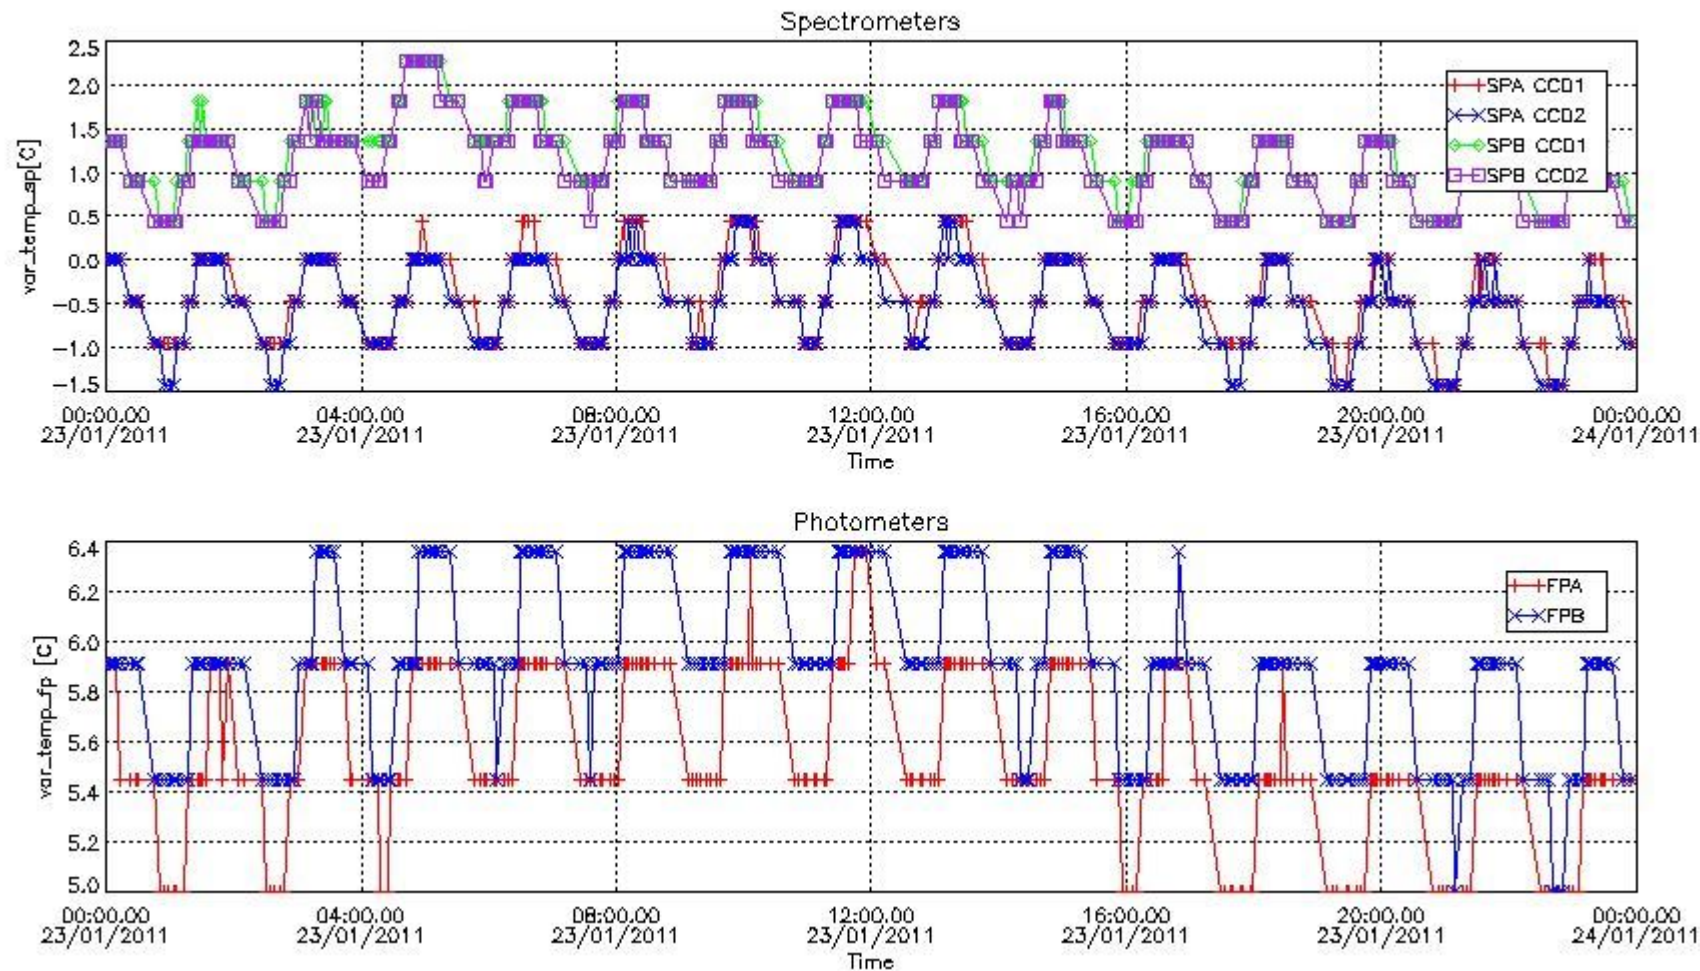

4. Overview of dark signal processing per product

The Dark Charge (DC) is a temperature-dependant signal added to the useful measurements and it is therefore subtracted from them during the processing. There are two phenomena that produce a continuous increase of the DC: the "hot pixels" (a pixel is "hot" when its DC exceeds by a significant amount its value measured on ground at the same temperature) and the "Random Telegraphic Signal" (abrupt change positive or negative of the CCD pixel signal, random in time, affecting only the DC part of the signal and not the photon generated signal).

In this section a list of products that did not use the Dark Sky Area (DSA) observation for the DC computation is given. It is also provided the mean DC plot per product for dark limb products with no error flag set.

4.1 These products did not use the DSA observation for DC computation:

Product name	DC information
GOM_TRA_1PNPDE20110123_200643_000000423098_00402_46537_6124.N1	DC map used
GOM_TRA_1PNPDE20110123_201002_000000503098_00402_46537_6125.N1	DC map used
GOM_TRA_1PNPDE20110123_201651_000000453098_00402_46537_6126.N1	DC map used
GOM_TRA_1PNPDE20110123_202600_000000563098_00402_46537_6127.N1	DC map used
GOM_TRA_1PNPDE20110123_203300_000000453098_00402_46537_6128.N1	DC map used
GOM_TRA_1PNPDE20110123_204842_000000483098_00402_46537_6129.N1	DC map used
GOM_TRA_1PNPDE20110123_205317_000000393098_00402_46537_6130.N1	DC map used
GOM_TRA_1PNPDE20110123_205749_000000563098_00402_46537_6131.N1	DC map used
GOM_TRA_1PNPDE20110123_210041_000000443098_00402_46537_6132.N1	DC map used
GOM_TRA_1PNPDE20110123_210705_000000393098_00402_46537_6133.N1	DC map used
GOM_TRA_1PNPDE20110123_210931_000000603098_00402_46537_6134.N1	DC map used
GOM_TRA_1PNPDE20110123_211634_000000613098_00402_46537_6135.N1	DC map used

4.2 Plot of mean dark charges per product: only products in DARK limb conditions without errors are used