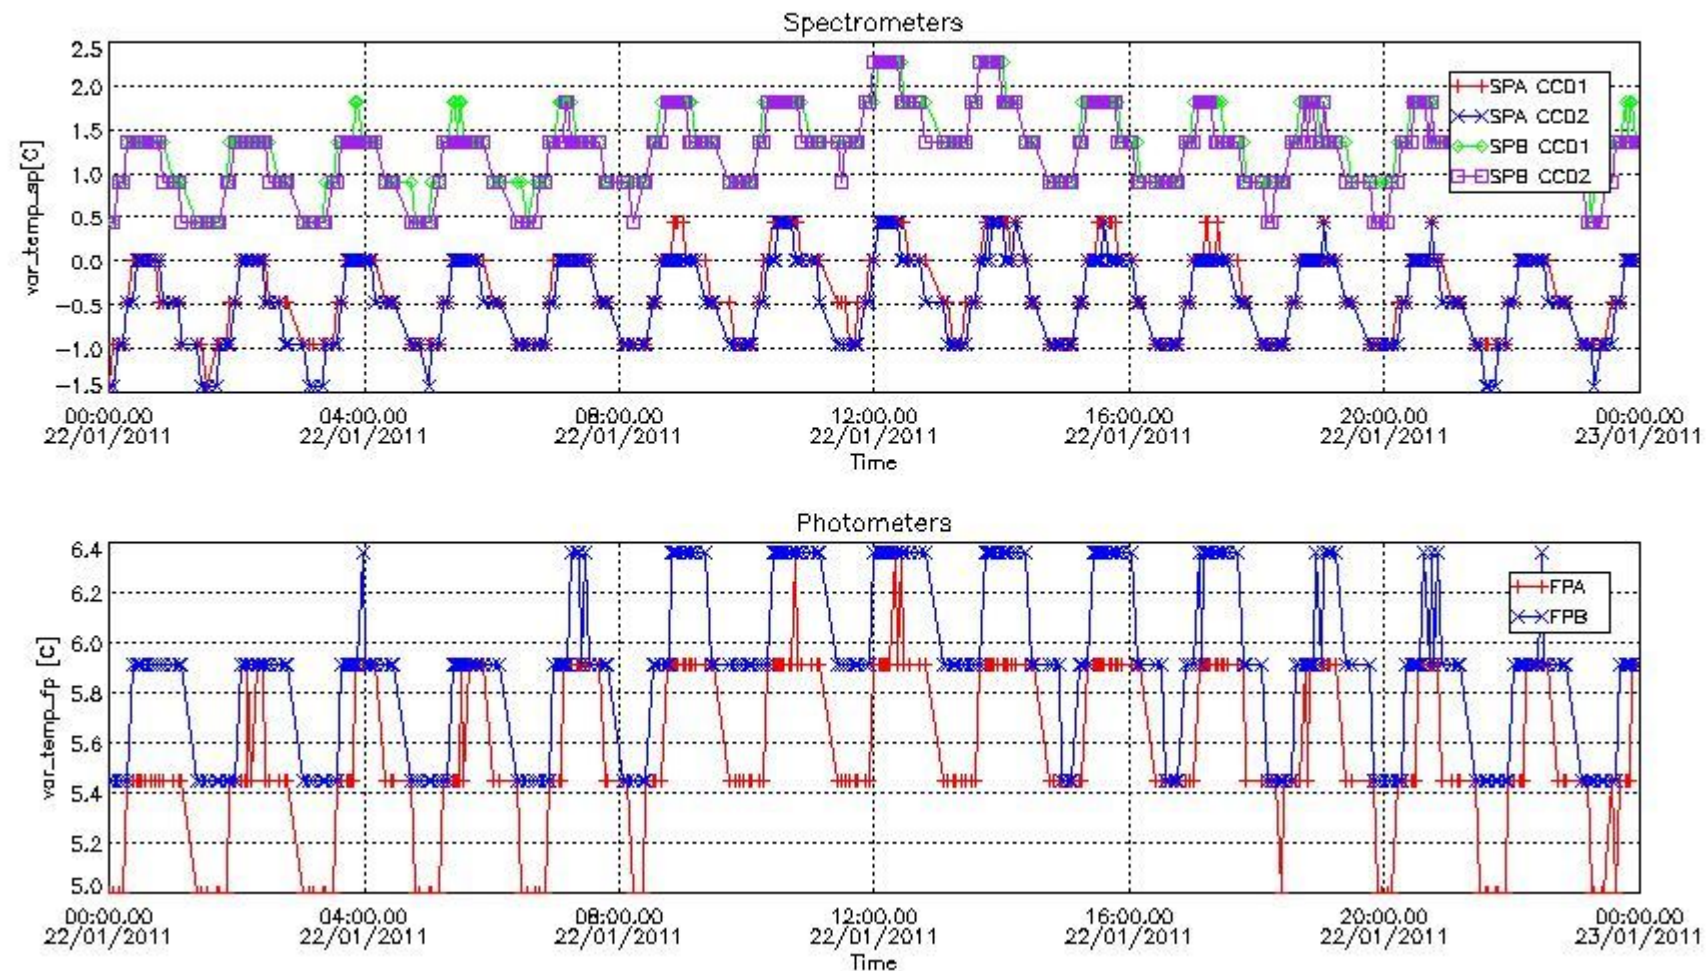

3. Plot of GOMOS spectrometers and photometers temperatures from level 1b data

4. Overview of dark signal processing per product