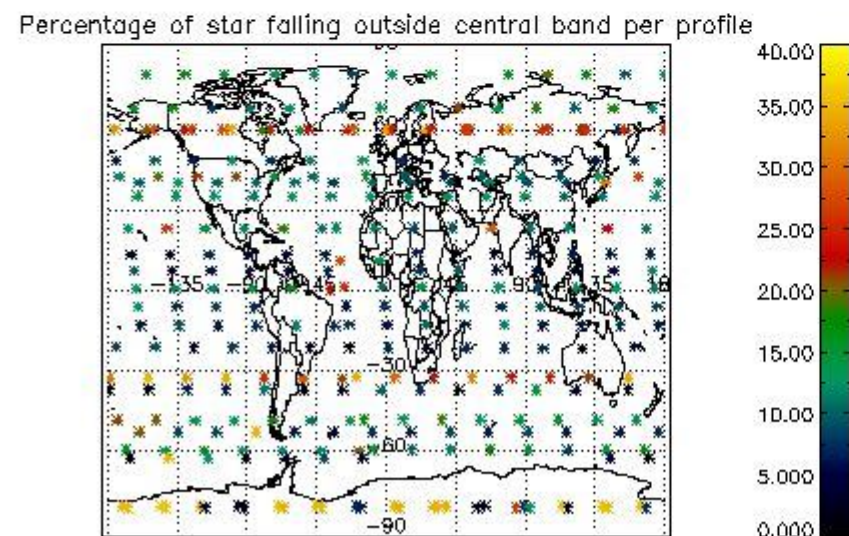

6. Statistics and plot of tangent altitude of the last measurement (DARK & BRIGHT products without errors)

6.1 Statistics on tangent altitude lost:

Statistics	DARK	BRIGHT	TWILIGHT
Mean:	16.954	16.158	6.6302
St. deviation:	4.2640	6.4470	2.7399
Maximum:	23.951	28.485	10.916
Minimum:	5.0349	3.5554	3.5897
Number of data:	127.00	139.00	15.000

6.2 Plot for DARK limb products