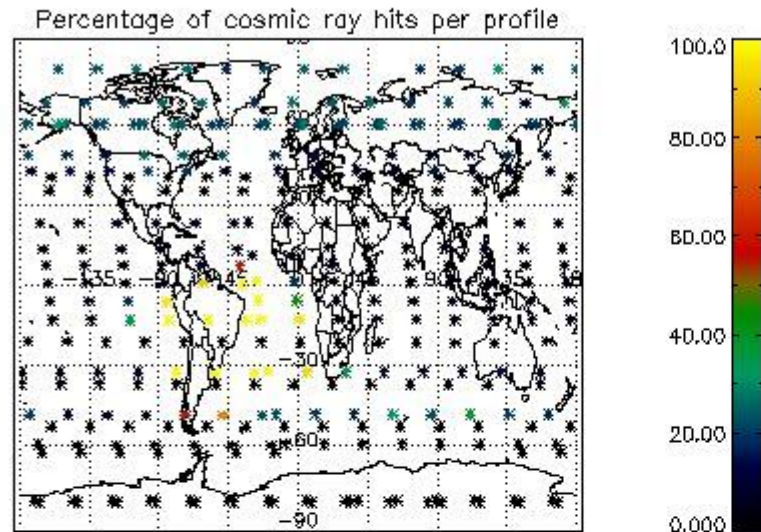

6. Statistics and plot of tangent altitude of the last measurement (DARK & BRIGHT products without errors)

6.1 Statistics on tangent altitude lost:

Statistics	DARK	BRIGHT	TWILIGHT
Mean:	16.954	16.158	6.6302
St. deviation:	4.2640	6.4470	2.7399
Maximum:	23.951	28.485	10.916
Minimum:	5.0349	3.5554	3.5897
Number of data:	127.00	139.00	15.000

6.2 Plot for DARK limb products