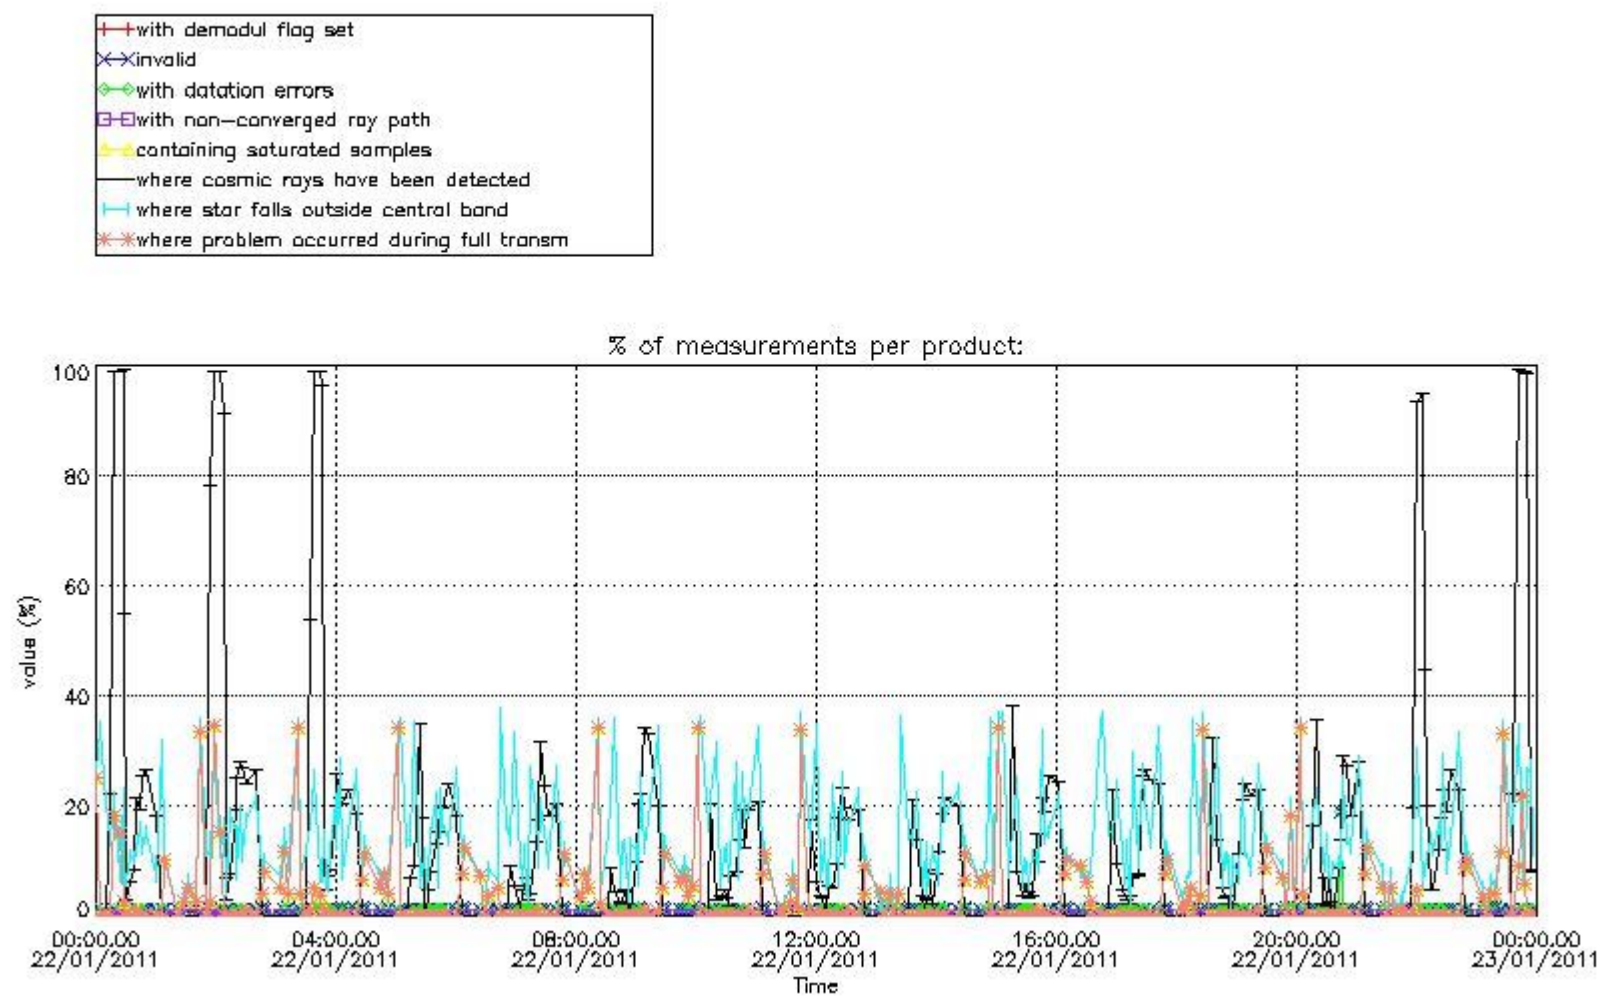

At least one measurement with demodulation flag set:	53.4161 %
Reference spectrum computed from DB:	0.00000 %
Reference spectrum with small number of measurements:	0.00000 %
SATU data not used:	0.00000 %

5.2 Plot quality information per product (time dependant)

5.3 Plot quality information per product (world map)