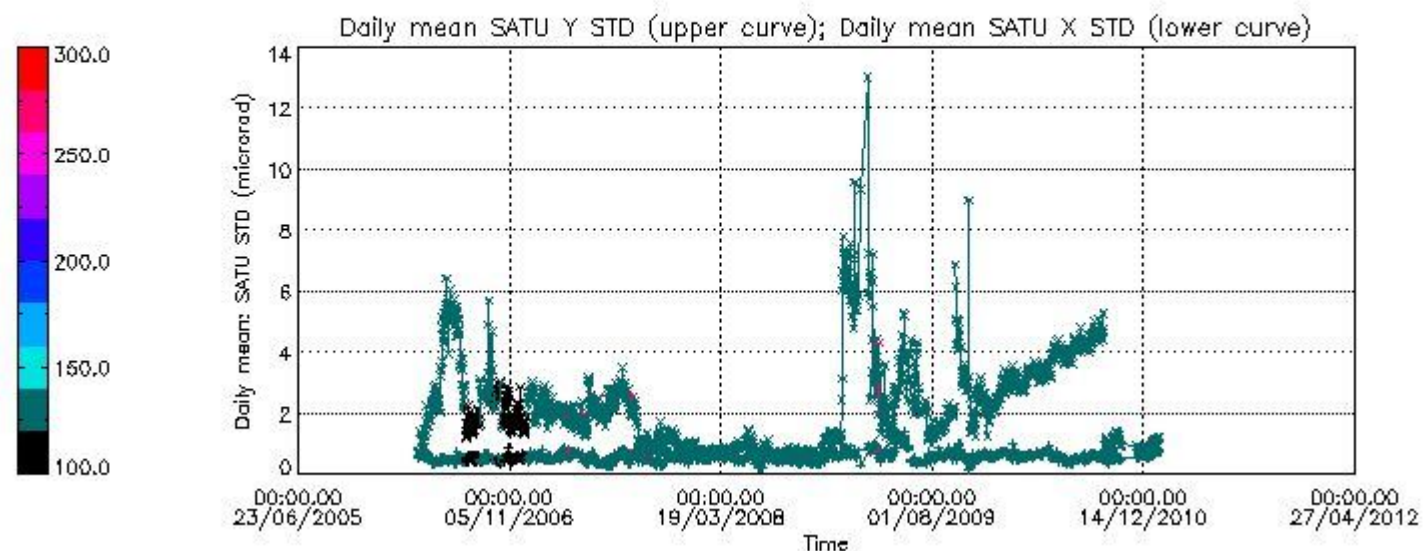

Number of data: 1.3810E+05 1.3810E+05 1.3765E+05 1.3765E+05

7.2.2 Trend of daily SATU NEA St. deviation since 1st April 2006 (dark limb)

The long term trend of the SATU 'X' and 'Y' standard deviations should be constant during the whole mission.

The colorbar represents the start tangent altitude (km) of the occultations.

Upper curve: STD of SATU Y axis

Lower curve: STD of SATU X axis

8. Auxiliary Data Files used for the production reported in section 2.4

The number reported in the third column indicates since which file (see list in section 2.4) the corresponding auxiliary file has been used. The fourth column is the date of those product files.

Type	Auxiliary Filename	Used since product	Used since product date
INST_PHYS_CHARACTERISTICS	GOM_INS_AXVIEC20091111_143220_20030716_120000_20500101_000000	1	22-JAN-2011 00:00:43
CALIBRATION_DATABASE	GOM_CAL_AXVIEC20110118_083541_20110117_000000_20500101_000000	1	22-JAN-2011 00:00:43
LEVEL-1B_PROC_CONFIG	GOM_PR1_AXVIEC20091111_145255_20020301_000000_20500101_000000	1	22-JAN-2011 00:00:43
STAR_CATALOGUE	GOM_CAT_AXVIEC20020121_161009_20020101_000000_20200101_000000	1	22-JAN-2011 00:00:43
STELLAR_SPECTRA_DATABANK	GOM_STS_AXVIEC20091111_151504_20020101_160000_20500101_000000	1	22-JAN-2011 00:00:43
ECMWF_FILE	AUX_ECF_AXNECM20110121_052115_20110121_210000_20110122_090000	1	22-JAN-2011 00:00:43
ECMWF_FILE	AUX_ECF_AXNECM20110121_172116_20110122_030000_20110122_150000	41	22-JAN-2011 03:07:31
ECMWF_FILE	AUX_ECA_AXNECM20110122_052113_20110121_210000_20110122_090000	86	22-JAN-2011 06:32:29
ECMWF_FILE	AUX_ECF_AXNECM20110121_172116_20110122_030000_20110122_150000	103	22-JAN-2011 07:40:53
ECMWF_FILE	AUX_ECF_AXNECM20110122_052114_20110122_090000_20110122_210000	125	22-JAN-2011 09:21:07
ECMWF_FILE	AUX_ECF_AXNECM20110122_052114_20110122_150000_20110123_030000	216	22-JAN-2011 15:52:49
ECMWF_FILE	AUX_ECA_AXNECM20110122_172123_20110122_090000_20110122_210000	238	22-JAN-2011 17:28:33
ECMWF_FILE	AUX_ECF_AXNECM20110122_052114_20110122_150000_20110123_030000	282	22-JAN-2011 20:43:20
ECMWF_FILE	AUX_ECF_AXNECM20110122_052114_20110122_210000_20110123_090000	297	22-JAN-2011 22:00:50
OPTIONAL_ECMWF_FILE	MISSING	1	22-JAN-2011 00:00:43
ORBIT_DATA_FILE	DOR_NAV_OPNPDE20110121_223244_000057383098_00374_46509_2372.N1	1	22-JAN-2011 00:00:43
ORBIT_DATA_FILE	DOR_NAV_OPNPDE20110122_001341_000054193098_00375_46510_2373.N1	5	22-JAN-2011 00:17:41
ORBIT_DATA_FILE	DOR_NAV_OPNPDE20110122_014920_000041443098_00376_46511_2374.N1	25	22-JAN-2011 01:53:27
ORBIT_DATA_FILE	DOR_NAV_OPNPDE20110122_030343_000057383098_00377_46512_2375.N1	41	22-JAN-2011 03:07:31
ORBIT_DATA_FILE	DOR_NAV_OPNPDE20110122_044440_000057383098_00378_46513_2376.N1	64	22-JAN-2011 04:52:15