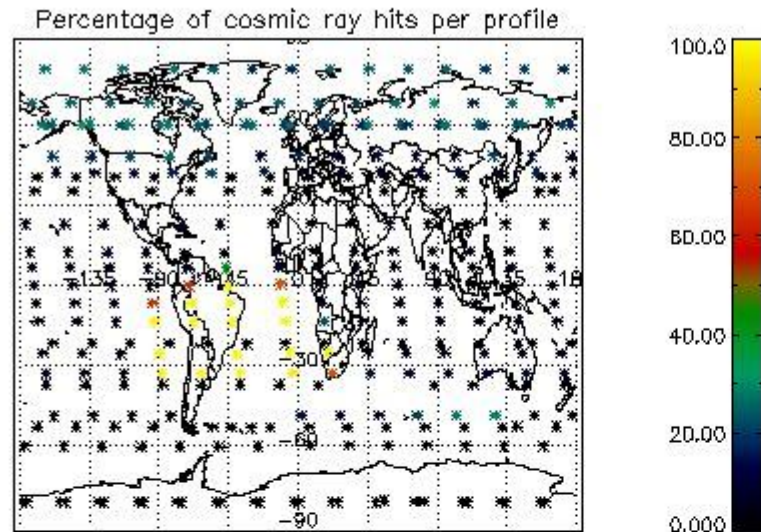

6. Statistics and plot of tangent altitude of the last measurement (DARK & BRIGHT products without errors)

6.1 Statistics on tangent altitude lost:

Statistics	DARK	BRIGHT	TWILIGHT
Mean:	18.954	16.149	10.808
St. deviation:	9.1001	6.6437	2.5735
Maximum:	71.174	29.792	14.097
Minimum:	4.9583	3.2477	4.3741
Number of data:	144.00	129.00	11.000

6.2 Plot for DARK limb products