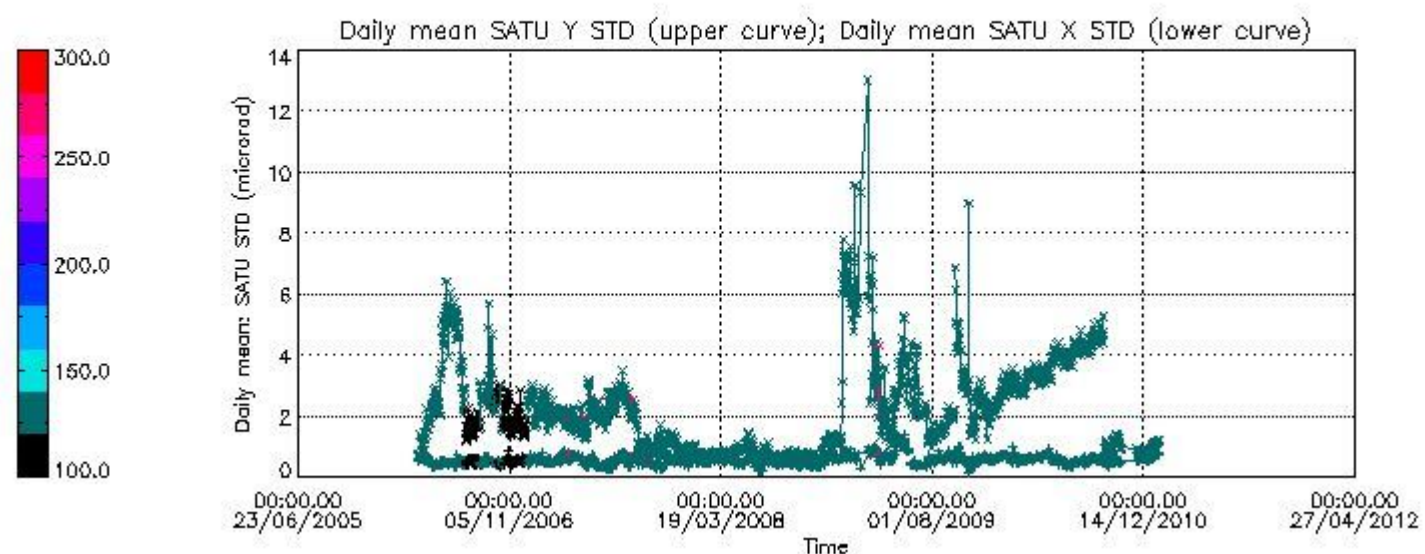

Number of data: 1.6000E+05 1.6000E+05 1.2820E+05 1.2820E+05

7.2.2 Trend of daily SATU NEA St. deviation since 1st April 2006 (dark limb)

The long term trend of the SATU 'X' and 'Y' standard deviations should be constant during the whole mission.

The colorbar represents the start tangent altitude (km) of the occultations.

Upper curve: STD of SATU Y axis
Lower curve: STD of SATU X axis

8. Auxiliary Data Files used for the production reported in section 2.4

The number reported in the third column indicates since which file (see list in section 2.4) the corresponding auxiliary file has been used. The fourth column is the date of those product files.

Type	Auxiliary Filename	Used since product	Used since product date
INST_PHYS_CHARACTERISTICS	GOM_INS_AXVIEC20091111_143220_20030716_120000_20500101_000000	1	21-JAN-2011 00:02:04
CALIBRATION_DATABASE	GOM_CAL_AXVIEC20110118_083541_20110117_000000_20500101_000000	1	21-JAN-2011 00:02:04
LEVEL-1B_PROC_CONFIG	GOM_PR1_AXVIEC20091111_145255_20020301_000000_20500101_000000	1	21-JAN-2011 00:02:04
STAR_CATALOGUE	GOM_CAT_AXVIEC20020121_161009_20020101_000000_20200101_000000	1	21-JAN-2011 00:02:04
STELLAR_SPECTRA_DATABANK	GOM_STS_AXVIEC20091111_151504_20020101_160000_20500101_000000	1	21-JAN-2011 00:02:04
ECMWF_FILE	AUX_ECF_AXNECM20110120_052113_20110120_210000_20110121_090000	1	21-JAN-2011 00:02:04
ECMWF_FILE	AUX_ECF_AXNECM20110120_172114_20110121_030000_20110121_150000	49	21-JAN-2011 03:44:18
ECMWF_FILE	AUX_ECA_AXNECM20110121_052114_20110120_210000_20110121_090000	95	21-JAN-2011 07:04:46
ECMWF_FILE	AUX_ECF_AXNECM20110120_172114_20110121_030000_20110121_150000	114	21-JAN-2011 08:17:38
ECMWF_FILE	AUX_ECF_AXNECM20110121_052114_20110121_090000_20110121_210000	137	21-JAN-2011 09:57:52
ECMWF_FILE	AUX_ECF_AXNECM20110121_052115_20110121_150000_20110122_030000	228	21-JAN-2011 16:29:29
ECMWF_FILE	AUX_ECA_AXNECM20110121_172115_20110121_090000_20110121_210000	250	21-JAN-2011 18:05:13
ECMWF_FILE	AUX_ECF_AXNECM20110121_052115_20110121_150000_20110122_030000	283	21-JAN-2011 20:49:29
ECMWF_FILE	AUX_ECF_AXNECM20110121_052115_20110121_210000_20110122_090000	308	21-JAN-2011 22:37:27
OPTIONAL_ECMWF_FILE	MISSING	1	21-JAN-2011 00:02:04
ORBIT_DATA_FILE	DOR_NAV_OPNPDE20110120_231004_000057383098_00360_46495_2365.N1	1	21-JAN-2011 00:02:04
ORBIT_DATA_FILE	AUX_FPO_AXVPDS20110120_222114_20110120_182239_20110130_203631	10	21-JAN-2011 00:54:18
ORBIT_DATA_FILE	DOR_NAV_OPNPDE20110121_022120_000044633098_00362_46497_2367.N1	31	21-JAN-2011 02:26:48
ORBIT_DATA_FILE	DOR_NAV_OPNPDE20110121_034102_000057383098_00363_46498_2368.N1	49	21-JAN-2011 03:44:18
ORBIT_DATA_FILE	DOR_NAV_OPNPDE20110121_052159_000057383098_00364_46499_2369.N1	72	21-JAN-2011 05:24:32