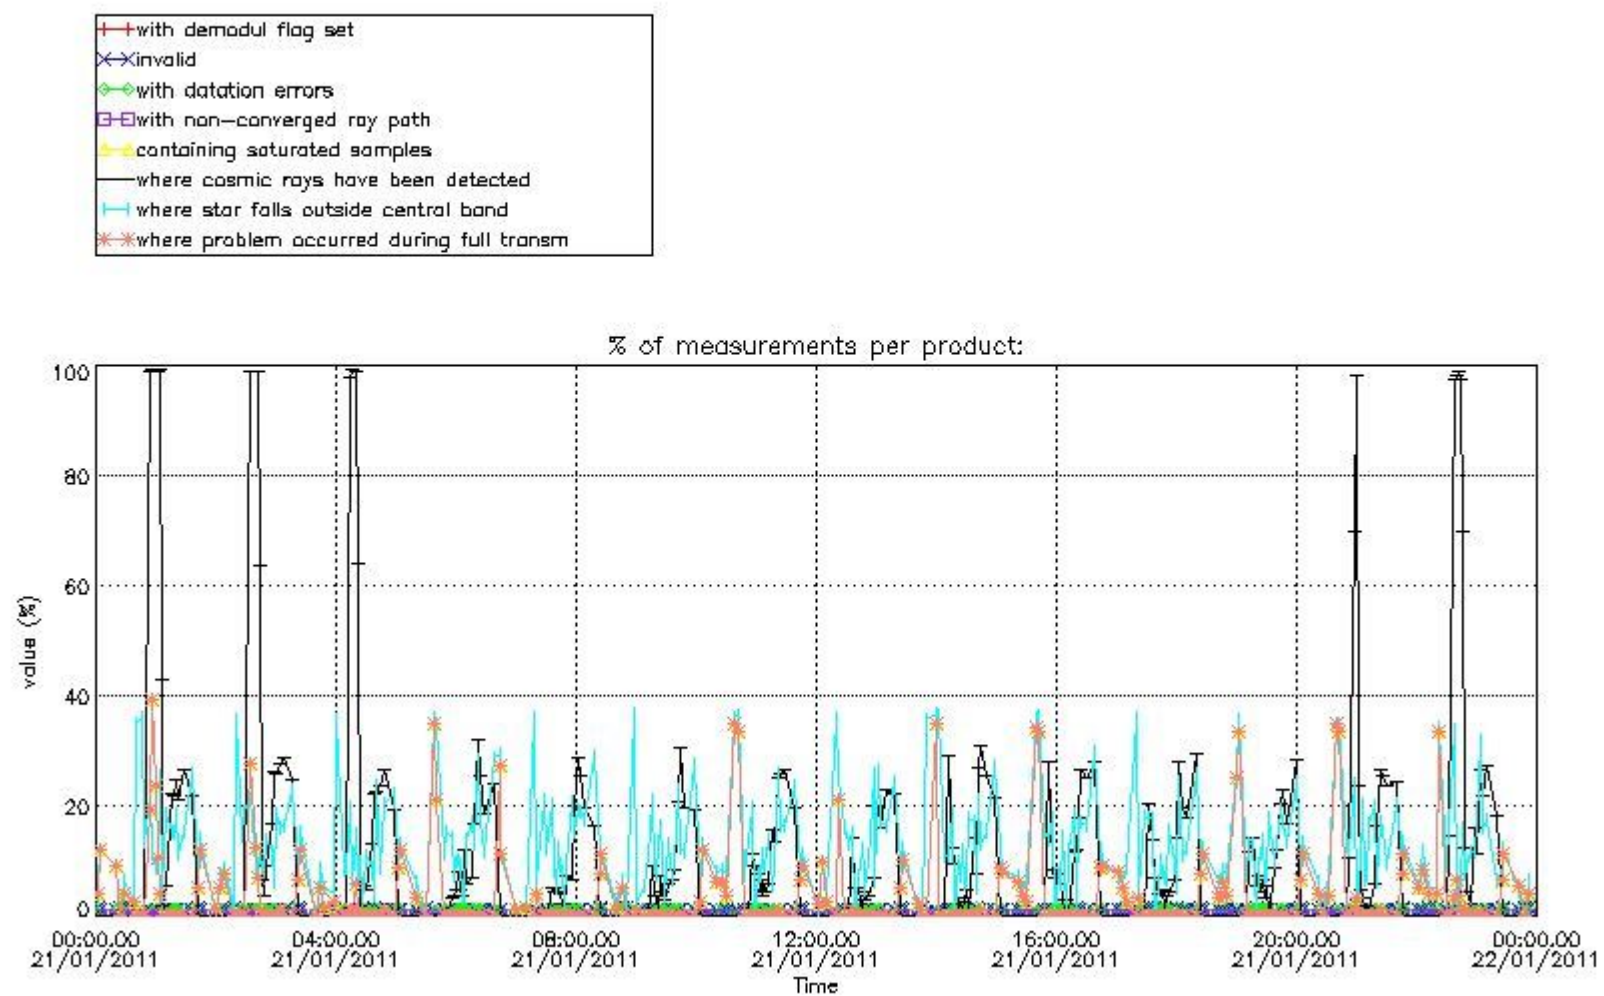

At least one measurement with demodulation flag set:	51.8519 %
Reference spectrum computed from DB:	0.00000 %
Reference spectrum with small number of measurements:	0.00000 %
SATU data not used:	0.00000 %

5.2 Plot quality information per product (time dependant)

5.3 Plot quality information per product (world map)