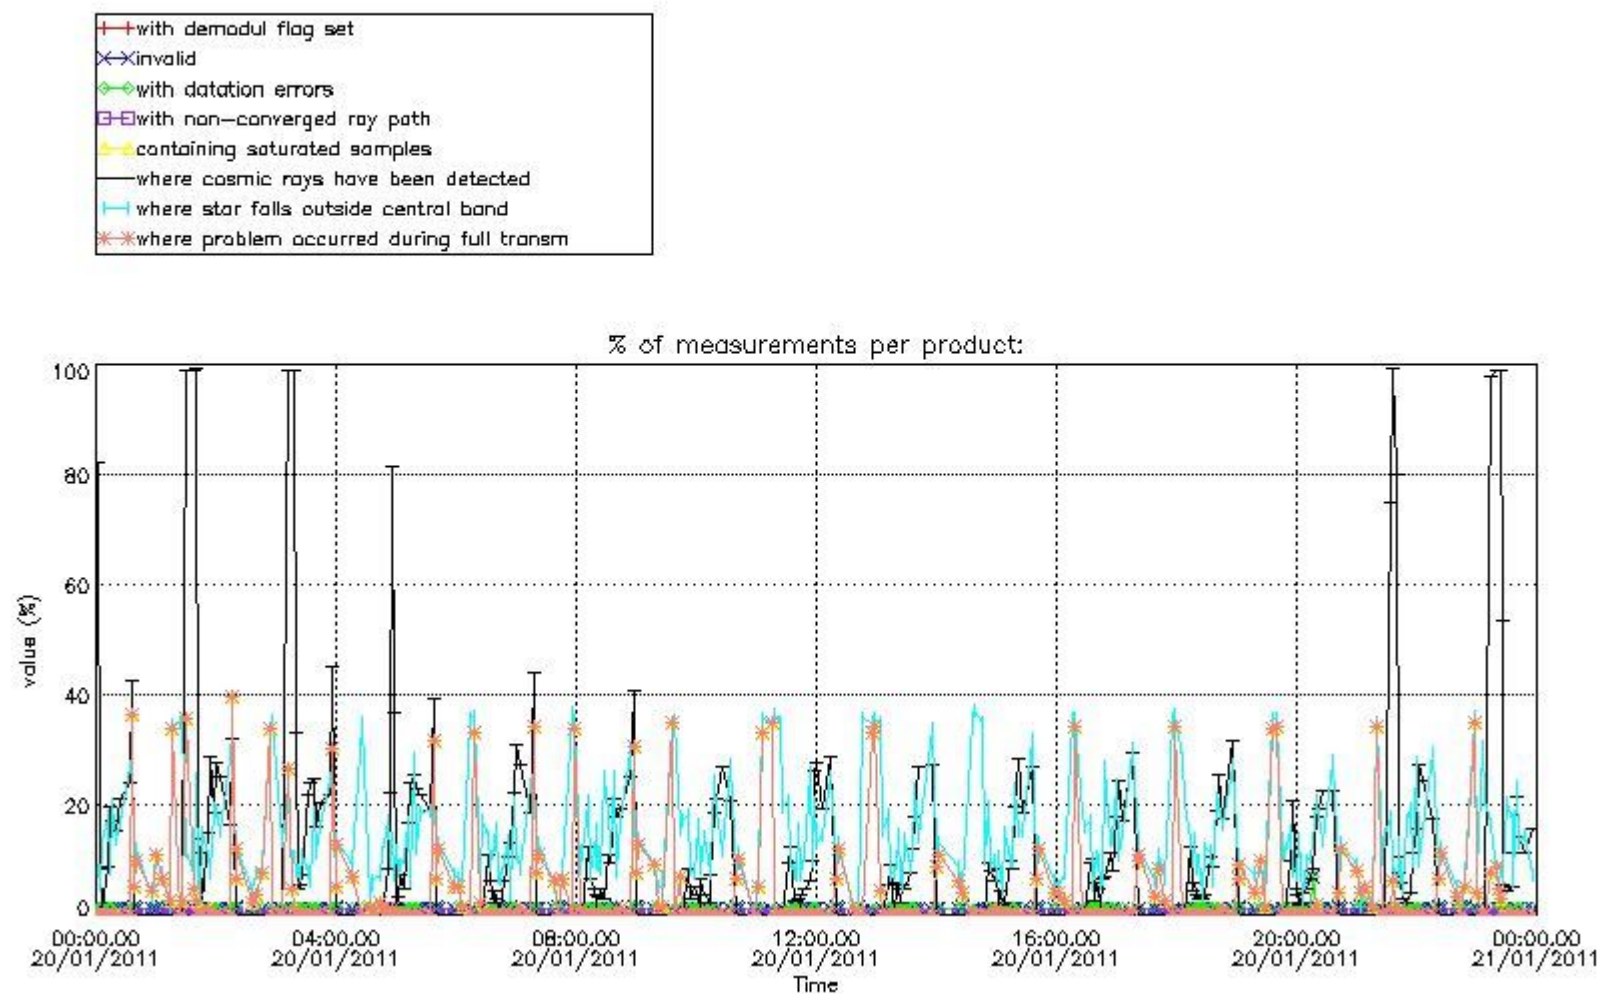

5.1 Percentage of products during reporting period with:

At least one measurement with demodulation flag set:	55.1515 %
Reference spectrum computed from DB:	0.00000 %
Reference spectrum with small number of measurements:	0.00000 %
SATU data not used:	0.00000 %

5.2 Plot quality information per product (time dependant)

5.3 Plot quality information per product (world map)