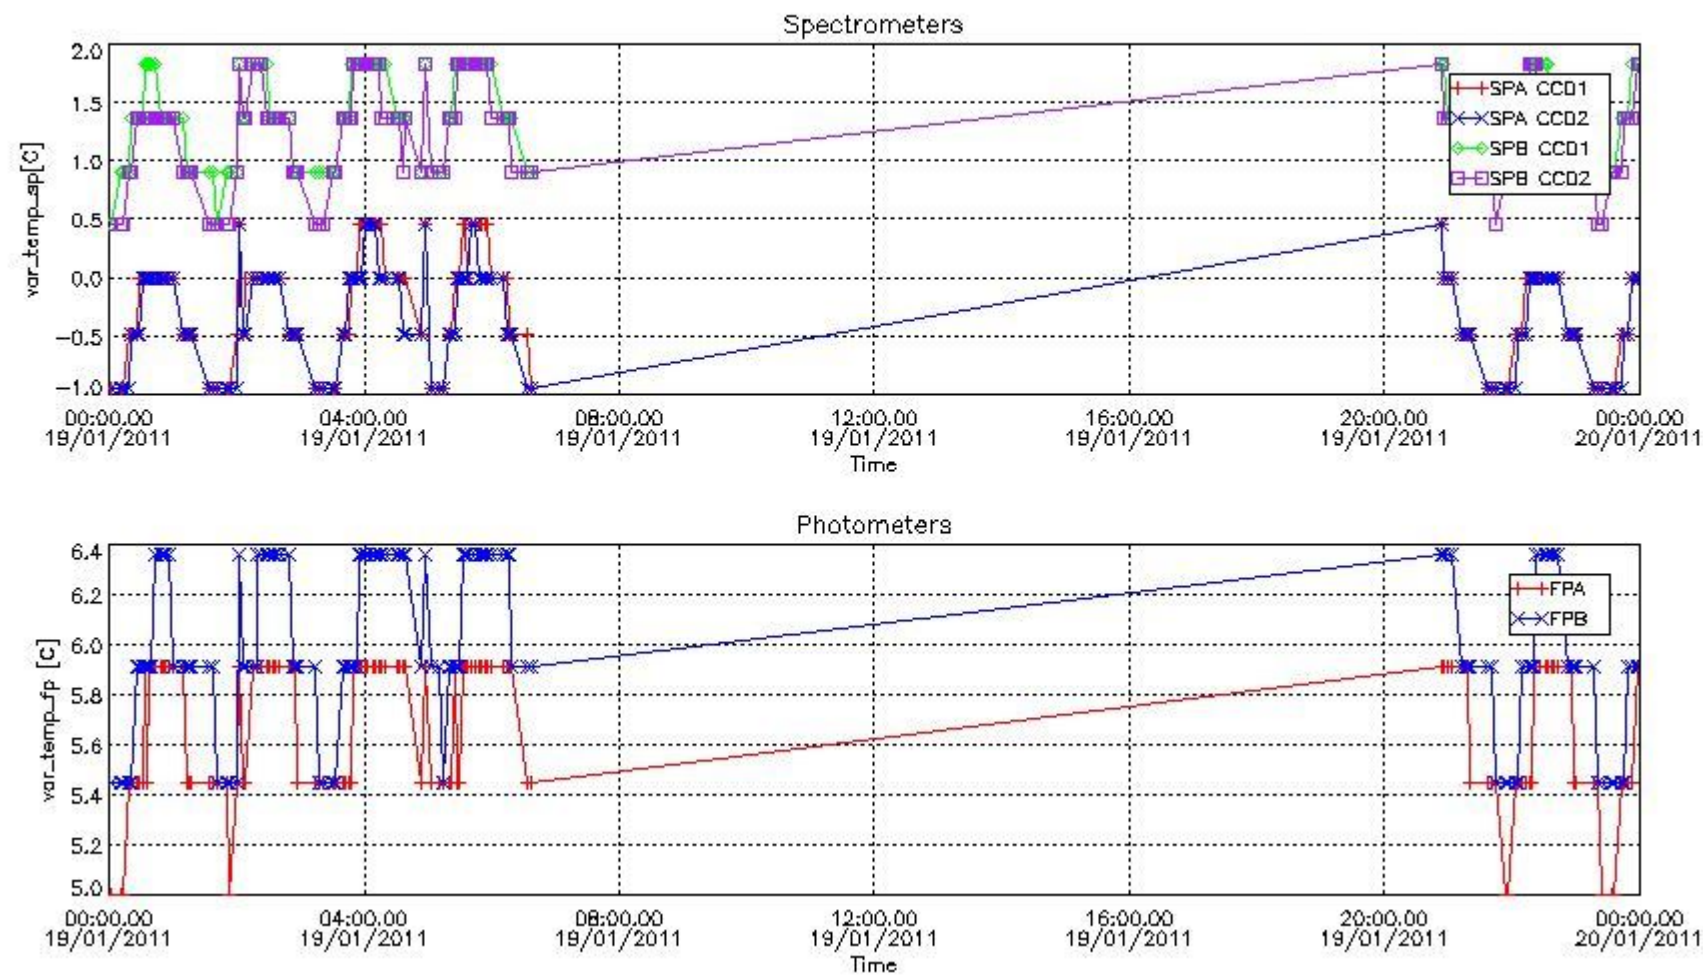

3. Plot of GOMOS spectrometers and photometers temperatures from level 1b data

4. Overview of dark signal processing per product

The Dark Charge (DC) is a temperature-dependant signal added to the useful measurements and it is therefore subtracted from them during the processing. There are two phenomena that produce a continuous increase of the DC: the "hot pixels" (a pixel is "hot" when its DC exceeds by a significant amount its value measured on ground at the same temperature) and the "Random Telegraphic Signal" (abrupt change positive or negative of the CCD pixel signal, random in time, affecting only the DC part of the signal and not the photon generated signal).

In this section a list of products that did not use the Dark Sky Area (DSA) observation for the DC computation is given. It is also provided the mean DC plot per product for dark limb products with no error flag set.

4.1 These products did not use the DSA observation for DC computation: