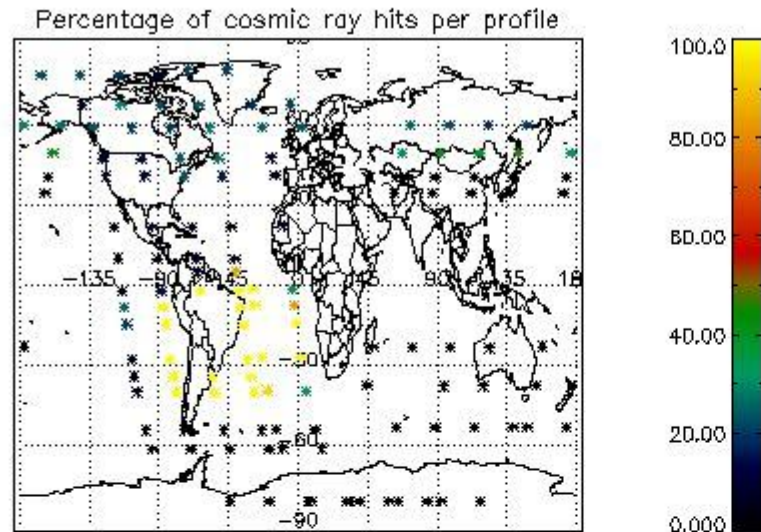

6. Statistics and plot of tangent altitude of the last measurement (DARK & BRIGHT products without errors)

6.1 Statistics on tangent altitude lost:

Statistics	DARK	BRIGHT	TWILIGHT
Mean:	16.358	15.300	12.133
St. deviation:	3.8949	8.0296	0.92321
Maximum:	23.370	31.545	12.852
Minimum:	5.1730	3.3868	10.780
Number of data:	54.000	59.000	4.0000

6.2 Plot for DARK limb products