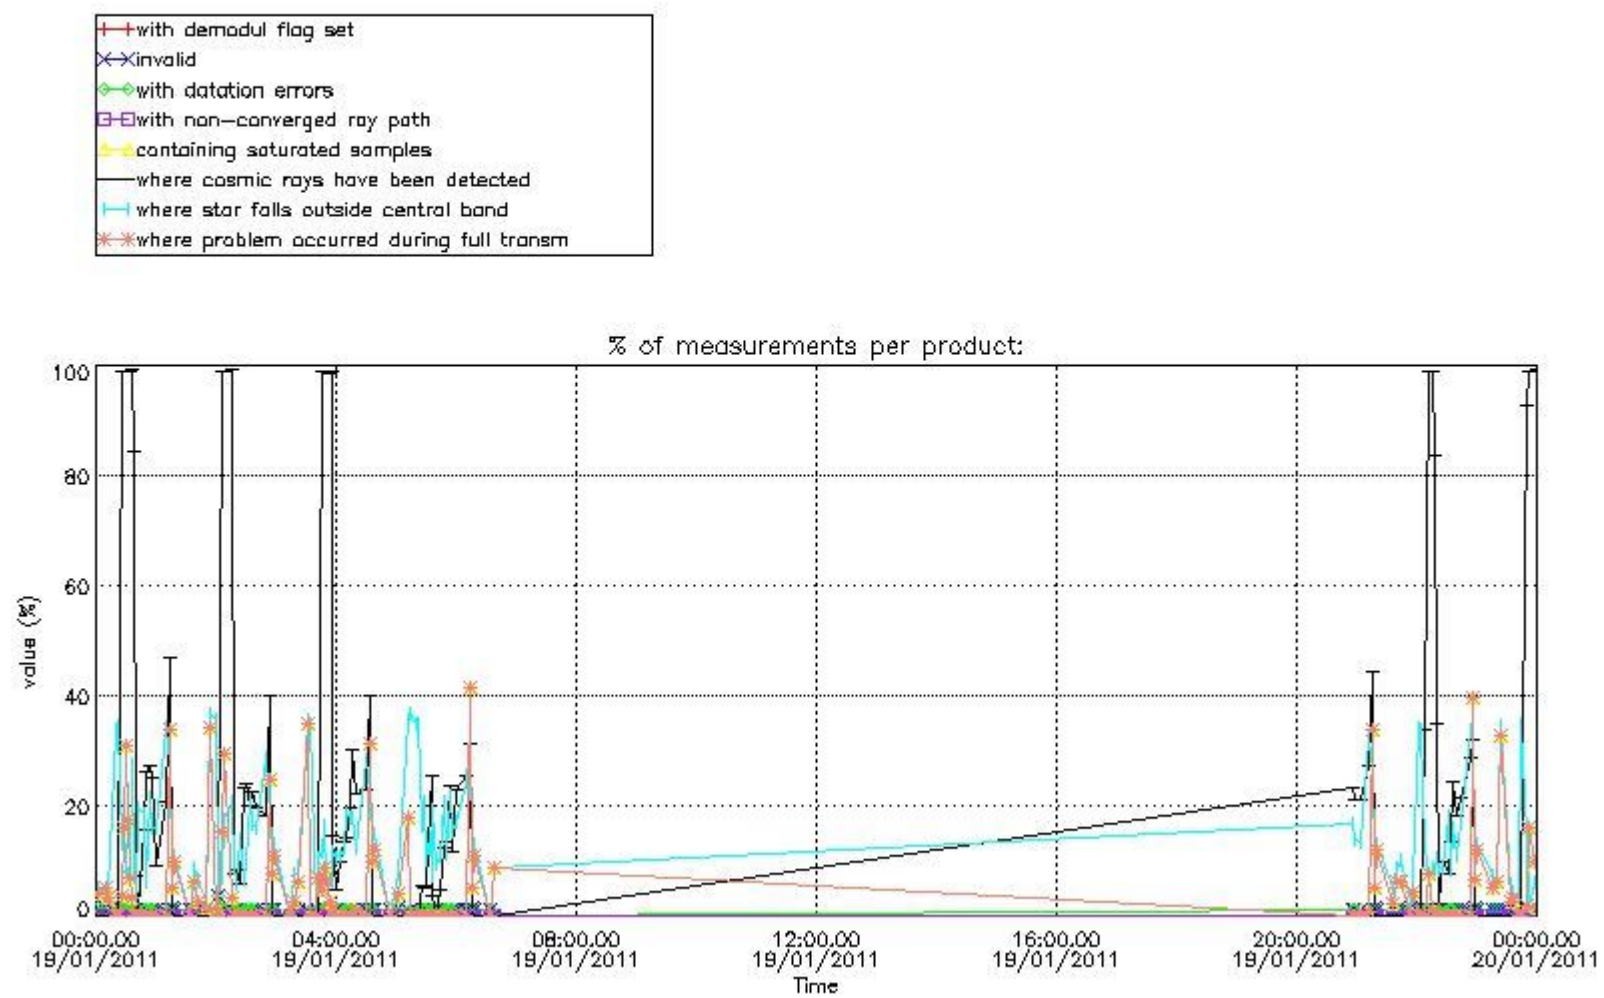

At least one measurement with demodulation flag set:	49.6296 %
Reference spectrum computed from DB:	0.00000 %
Reference spectrum with small number of measurements:	0.00000 %
SATU data not used:	0.00000 %

5.2 Plot quality information per product (time dependant)

5.3 Plot quality information per product (world map)