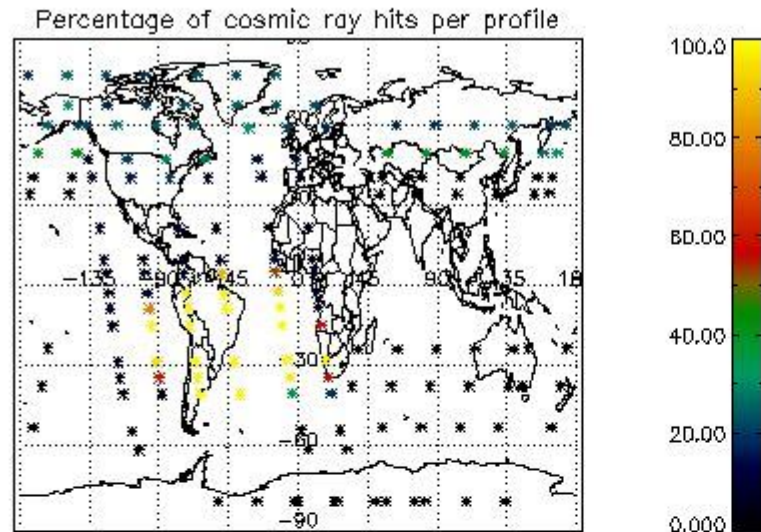

6. Statistics and plot of tangent altitude of the last measurement (DARK & BRIGHT products without errors)

6.1 Statistics on tangent altitude lost:

Statistics	DARK	BRIGHT	TWILIGHT
Mean:	16.969	17.738	14.737
St. deviation:	3.4680	11.594	0.0000
Maximum:	21.830	48.927	14.737
Minimum:	7.4466	3.6829	14.737
Number of data:	67.000	64.000	1.0000

6.2 Plot for DARK limb products