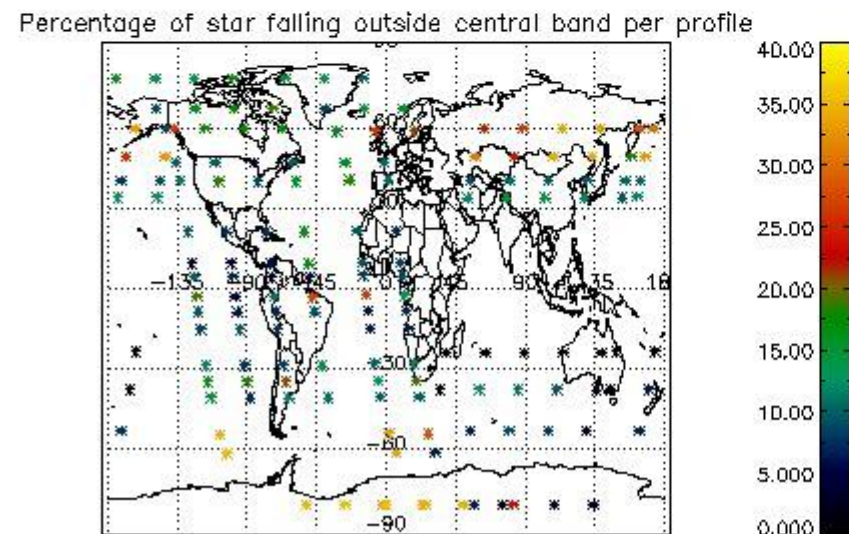

6. Statistics and plot of tangent altitude of the last measurement (DARK & BRIGHT products without errors)

6.1 Statistics on tangent altitude lost:

Statistics	DARK	BRIGHT	TWILIGHT
Mean:	16.969	17.738	14.737
St. deviation:	3.4680	11.594	0.0000
Maximum:	21.830	48.927	14.737
Minimum:	7.4466	3.6829	14.737
Number of data:	67.000	64.000	1.0000

6.2 Plot for DARK limb products