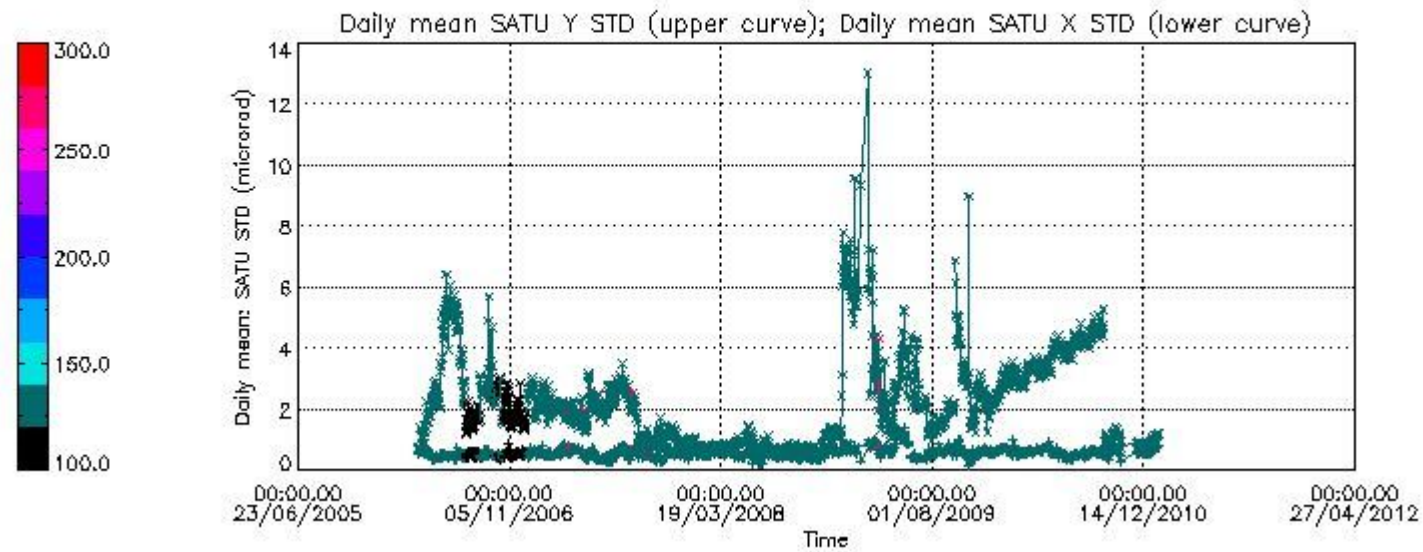

Number of data:	70650.	70650.	62250.	62250.

7.2.2 Trend of daily SATU NEA St. deviation since 1st April 2006 (dark limb)

The long term trend of the SATU 'X' and 'Y' standard deviations should be constant during the whole mission.

The colorbar represents the start tangent altitude (km) of the occultations.

Upper curve: STD of SATU Y axis

Lower curve: STD of SATU X axis

8. Auxiliary Data Files used for the production reported in section 2.4

The number reported in the third column indicates since which file (see list in section 2.4) the corresponding auxiliary file has been used. The fourth column is the date of those product files.

Type	Auxiliary Filename	Used since product	Used since product date
INST_PHYS_CHARACTERISTICS	GOM_INS_AXVIEC20091111_143220_20030716_120000_20500101_000000	1	18-JAN-2011 00:06:32
CALIBRATION_DATABASE	GOM_CAL_AXVIEC20110111_101345_20110110_000000_20500101_000000	1	18-JAN-2011 00:06:32
LEVEL-1B_PROC_CONFIG	GOM_PR1_AXVIEC20091111_145255_20020301_000000_20500101_000000	1	18-JAN-2011 00:06:32
STAR_CATALOGUE	GOM_CAT_AXVIEC20020121_161009_20020101_000000_20200101_000000	1	18-JAN-2011 00:06:32
STELLAR_SPECTRA_DATABANK	GOM_STS_AXVIEC20091111_151504_20020101_160000_20500101_000000	1	18-JAN-2011 00:06:32
ECMWF_FILE	AUX_ECF_AXNECM20110117_052116_20110117_210000_20110118_090000	1	18-JAN-2011 00:06:32
ECMWF_FILE	AUX_ECF_AXNECM20110117_172114_20110118_030000_20110118_150000	50	18-JAN-2011 03:54:24
ECMWF_FILE	AUX_ECA_AXNECM20110118_052115_20110117_210000_20110118_090000	74	18-JAN-2011 05:39:00
ECMWF_FILE	AUX_ECA_AXNECM20110118_170922_20110118_090000_20110118_210000	99	18-JAN-2011 19:52:39
ECMWF_FILE	AUX_ECF_AXNECM20110118_052116_20110118_150000_20110119_030000	111	18-JAN-2011 20:59:00
ECMWF_FILE	AUX_ECF_AXNECM20110118_052116_20110118_210000_20110119_090000	138	18-JAN-2011 22:45:19
OPTIONAL_ECMWF_FILE	MISSING	1	18-JAN-2011 00:06:32
ORBIT_DATA_FILE	DOR_NAV_OPNPDE20110117_232105_000054193098_00317_46452_2346.N1	1	18-JAN-2011 00:06:32
ORBIT_DATA_FILE	DOR_NAV_OPNPDE20110118_005644_000098823098_00318_46453_2347.N1	10	18-JAN-2011 01:02:05
ORBIT_DATA_FILE	DOR_NAV_OPNPDE20110118_034645_000060573098_00320_46455_2348.N1	50	18-JAN-2011 03:54:24
ORBIT_DATA_FILE	DOR_NAV_OPNPDE20110118_053301_000057383098_00321_46456_2349.N1	74	18-JAN-2011 05:39:00
ORBIT_DATA_FILE	AUX_FPO_AXVPDS20110117_222114_20110117_183237_20110127_204629	99	18-JAN-2011 19:52:39
ORBIT_DATA_FILE	DOR_NAV_OPNPDE20110118_205730_000060573098_00330_46465_2351.N1	111	18-JAN-2011 20:59:00
ORBIT_DATA_FILE	DOR_NAV_OPNPDE20110118_224346_000057383098_00331_46466_2352.N1	138	18-JAN-2011 22:45:19