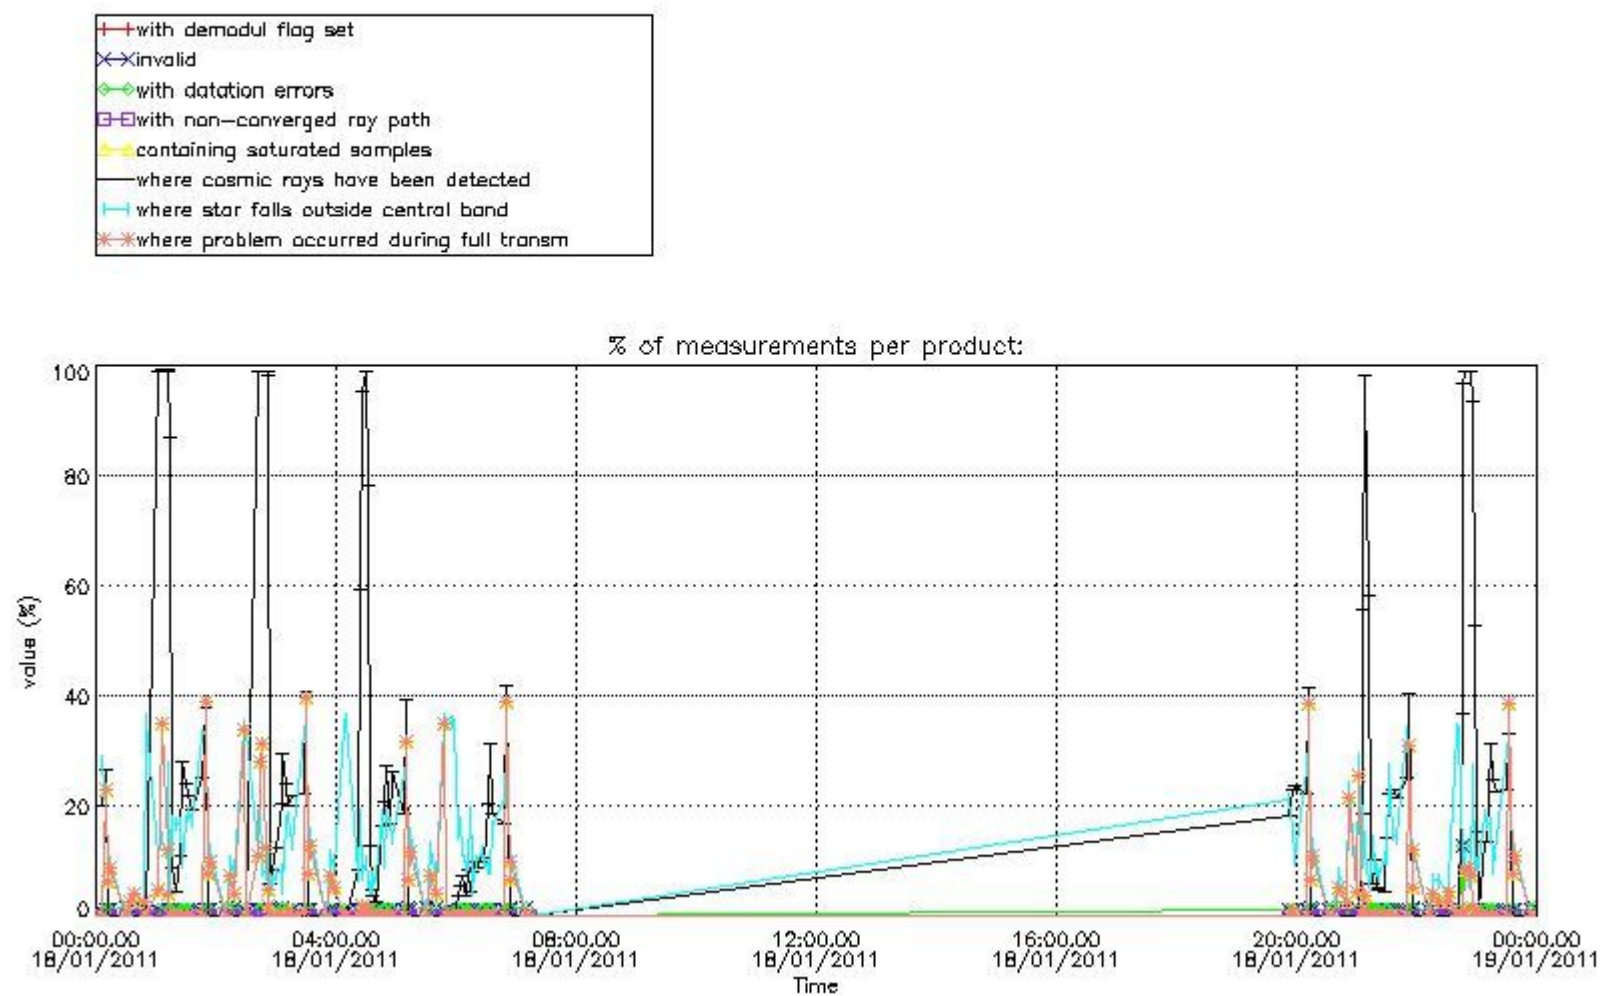

At least one measurement with demodulation flag set:	50.9554 %
Reference spectrum computed from DB:	0.00000 %
Reference spectrum with small number of measurements:	0.00000 %
SATU data not used:	0.00000 %

5.2 Plot quality information per product (time dependant)

5.3 Plot quality information per product (world map)