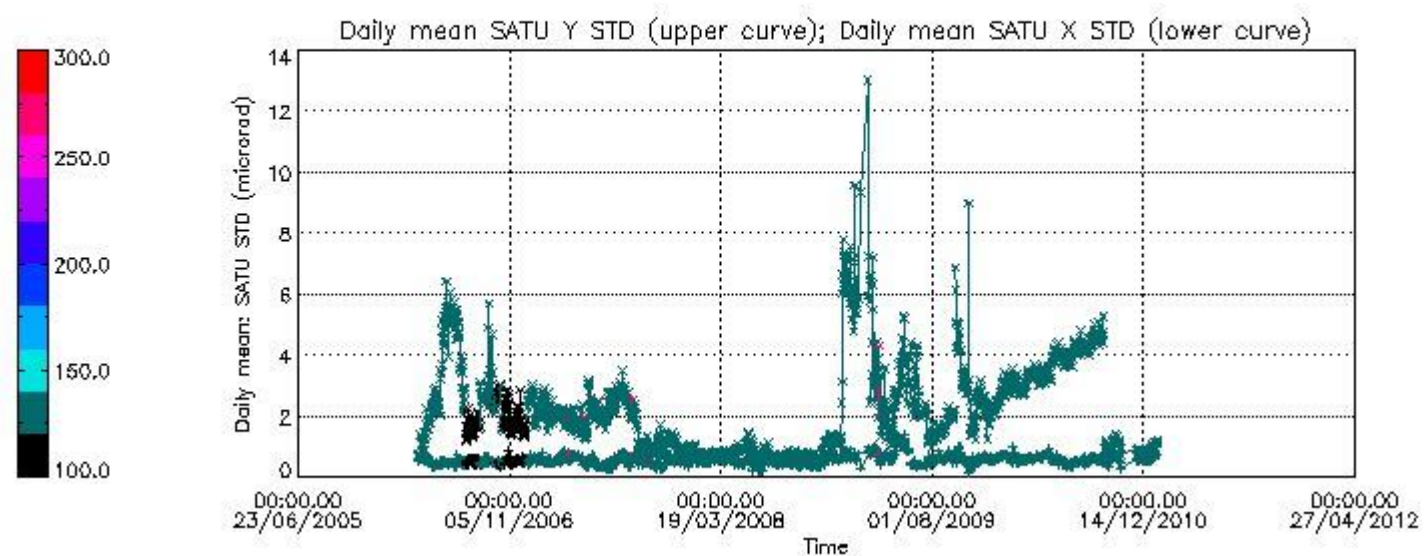

Number of data:	64500.	64500.	44500.	44500.

7.2.2 Trend of daily SATU NEA St. deviation since 1st April 2006 (dark limb)

The long term trend of the SATU 'X' and 'Y' standard deviations should be constant during the whole mission.

The colorbar represents the start tangent altitude (km) of the occultations.

Upper curve: STD of SATU Y axis

Lower curve: STD of SATU X axis

8. Auxiliary Data Files used for the production reported in section 2.4

The number reported in the third column indicates since which file (see list in section 2.4) the corresponding auxiliary file has been used. The fourth column is the date of those product files.

Type	Auxiliary Filename	Used since product	Used since product date
INST_PHYS_CHARACTERISTICS	GOM_INS_AXVIEC20091111_143220_20030716_120000_20500101_000000	1	17-JAN-2011 00:00:10
CALIBRATION_DATABASE	GOM_CAL_AXVIEC20110111_101345_20110110_000000_20500101_000000	1	17-JAN-2011 00:00:10
LEVEL-1B_PROC_CONFIG	GOM_PR1_AXVIEC20091111_145255_20020301_000000_20500101_000000	1	17-JAN-2011 00:00:10
STAR_CATALOGUE	GOM_CAT_AXVIEC20020121_161009_20020101_000000_20200101_000000	1	17-JAN-2011 00:00:10
STELLAR_SPECTRA_DATABANK	GOM_STS_AXVIEC20091111_151504_20020101_160000_20500101_000000	1	17-JAN-2011 00:00:10
ECMWF_FILE	AUX_ECF_AXNECM20110116_052116_20110116_210000_20110117_090000	1	17-JAN-2011 00:00:10
ECMWF_FILE	AUX_ECF_AXNECM20110116_172114_20110117_030000_20110117_150000	64	17-JAN-2011 04:31:10
ECMWF_FILE	AUX_ECF_AXNECM20110117_052116_20110117_150000_20110118_030000	90	17-JAN-2011 20:25:58
ECMWF_FILE	AUX_ECF_AXNECM20110117_052116_20110117_210000_20110118_090000	105	17-JAN-2011 21:41:35
OPTIONAL_ECMWF_FILE	MISSING	1	17-JAN-2011 00:00:10
ORBIT_DATA_FILE	DOR_NAV_OPNPDE20110116_235306_000057383098_00303_46438_2340.N1	1	17-JAN-2011 00:00:10
ORBIT_DATA_FILE	DOR_NAV_OPNPDE20110117_013403_000041443098_00304_46439_2341.N1	24	17-JAN-2011 01:38:37
ORBIT_DATA_FILE	DOR_NAV_OPNPDE20110117_024826_000057383098_00305_46440_2342.N1	40	17-JAN-2011 02:50:56
ORBIT_DATA_FILE	DOR_NAV_OPNPDE20110117_042923_000057383098_00306_46441_2343.N1	64	17-JAN-2011 04:31:10
ORBIT_DATA_FILE	DOR_NAV_OPNPDE20110117_202545_000041443098_00316_46451_2344.N1	90	17-JAN-2011 20:25:58
ORBIT_DATA_FILE	DOR_NAV_OPNPDE20110117_214008_000057383098_00316_46451_2345.N1	105	17-JAN-2011 21:41:35
ORBIT_DATA_FILE	DOR_NAV_OPNPDE20110117_232105_000054193098_00317_46452_2346.N1	129	17-JAN-2011 23:23:34