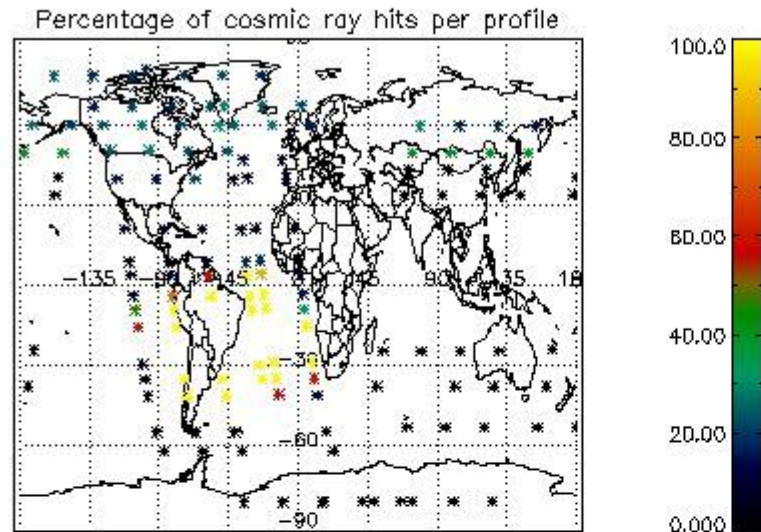

6. Statistics and plot of tangent altitude of the last measurement (DARK & BRIGHT products without errors)

6.1 Statistics on tangent altitude lost:

Statistics	DARK	BRIGHT	TWILIGHT
Mean:	17.290	14.061	NaN
St. deviation:	3.2039	9.0309	NaN
Maximum:	22.217	49.170	NaN
Minimum:	6.5359	3.8231	NaN
Number of data:	62.000	47.000	NaN

6.2 Plot for DARK limb products