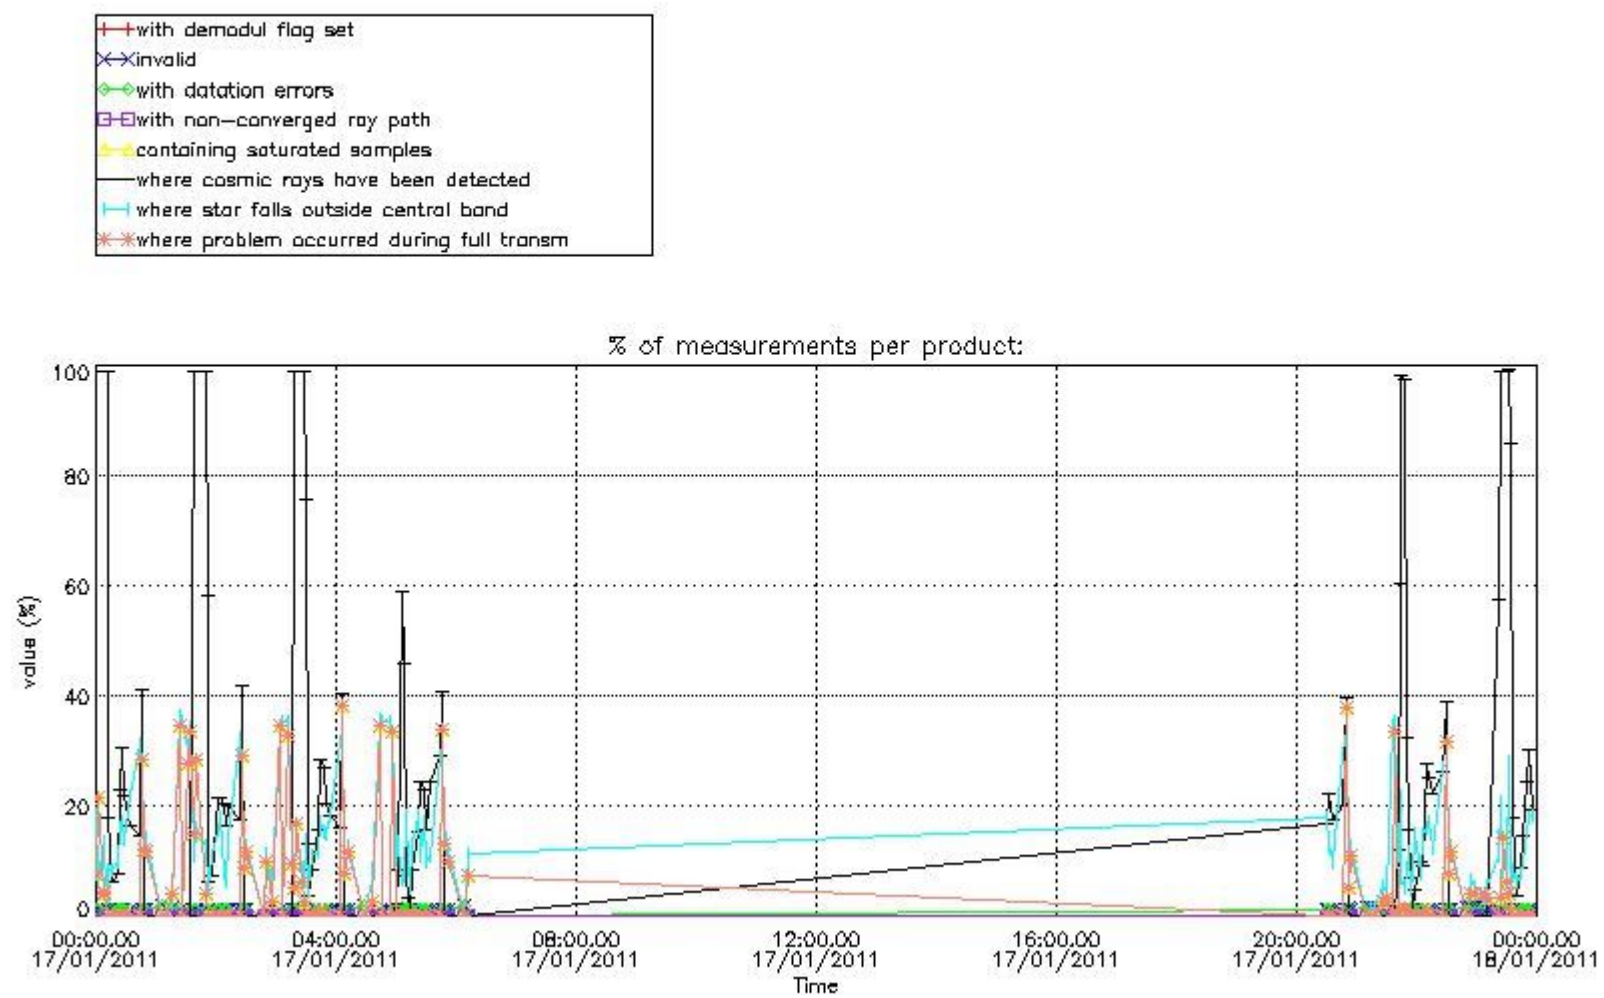

At least one measurement with demodulation flag set:	55.7971 %
Reference spectrum computed from DB:	0.00000 %
Reference spectrum with small number of measurements:	0.00000 %
SATU data not used:	0.00000 %

5.2 Plot quality information per product (time dependant)

5.3 Plot quality information per product (world map)