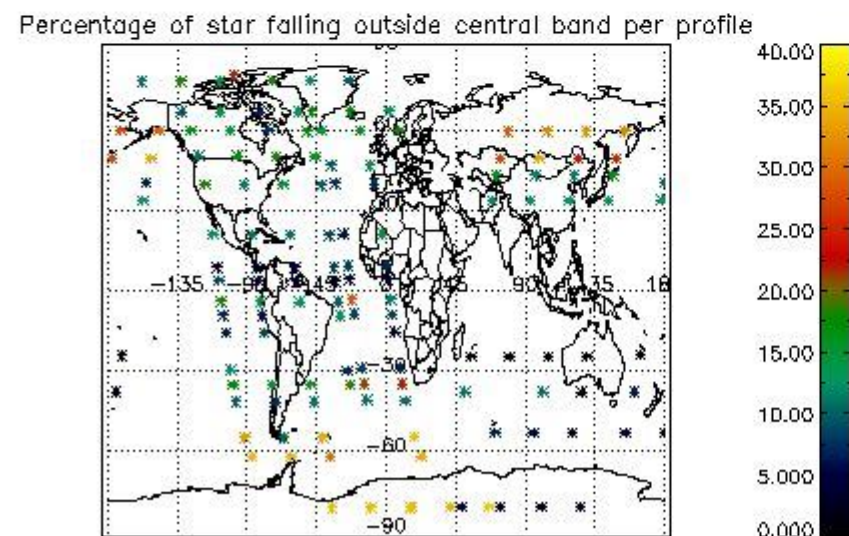

6. Statistics and plot of tangent altitude of the last measurement (DARK & BRIGHT products without errors)

6.1 Statistics on tangent altitude lost:

Statistics	DARK	BRIGHT	TWILIGHT
Mean:	17.290	14.061	NaN
St. deviation:	3.2039	9.0309	NaN
Maximum:	22.217	49.170	NaN
Minimum:	6.5359	3.8231	NaN
Number of data:	62.000	47.000	NaN

6.2 Plot for DARK limb products