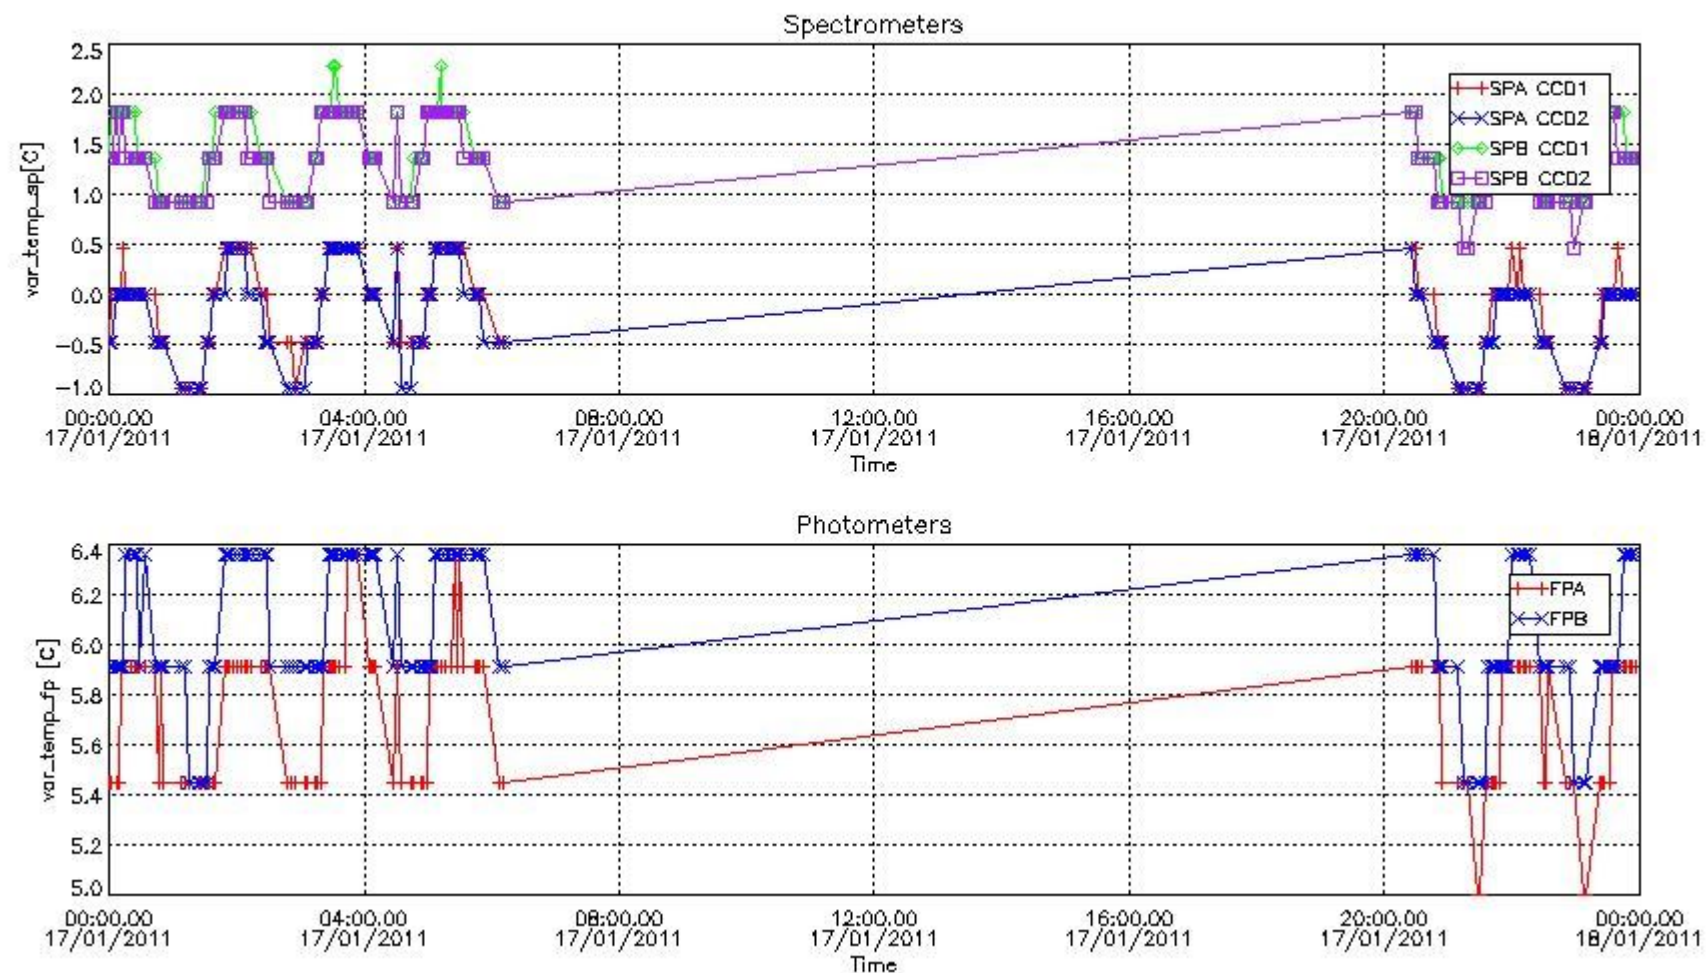

3. Plot of GOMOS spectrometers and photometers temperatures from level 1b data

4. Overview of dark signal processing per product

The Dark Charge (DC) is a temperature-dependant signal added to the useful measurements and it is therefore subtracted from them during the processing. There are two phenomena that produce a continuous increase of the DC: the "hot pixels"