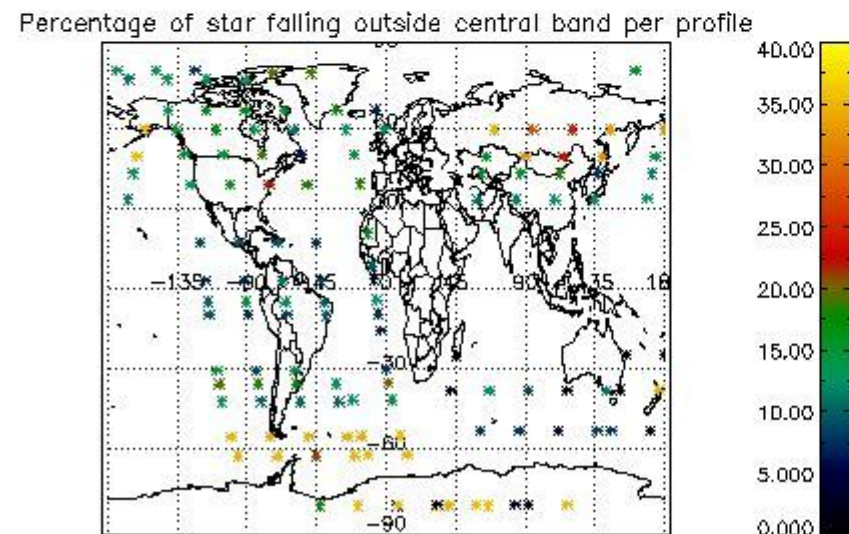

6. Statistics and plot of tangent altitude of the last measurement (DARK & BRIGHT products without errors)

6.1 Statistics on tangent altitude lost:

Statistics	DARK	BRIGHT	TWILIGHT
Mean:	16.595	12.637	NaN
St. deviation:	2.6671	7.9088	NaN
Maximum:	21.370	29.275	NaN
Minimum:	10.622	3.5391	NaN
Number of data:	48.000	55.000	NaN

6.2 Plot for DARK limb products