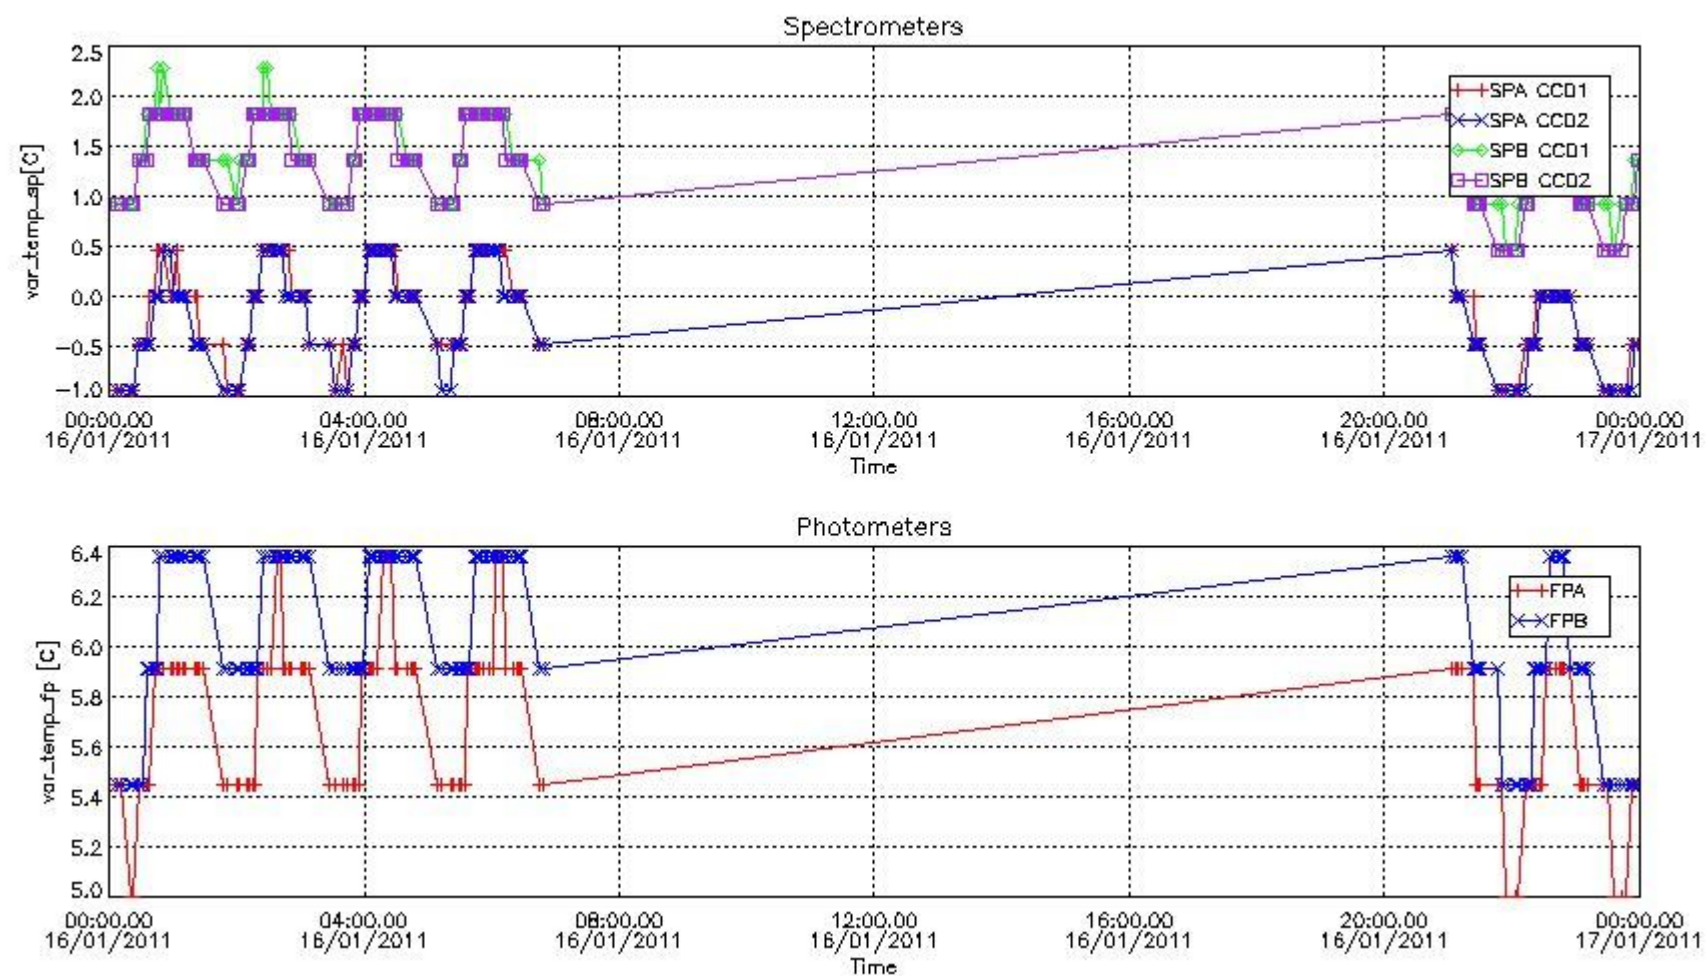

129	GOM_TRA_1PNPDE20110116_233449_000000393098_00303_46438_4545.N1	16-JAN-2011 23:34:49	Bright	38.500	119	14Eta Dra	2.7270	4700.0	77	46438	No
130	GOM_TRA_1PNPDE20110116_234344_000000373098_00303_46438_4546.N1	16-JAN-2011 23:43:44	Bright	36.500	133	40Zet Her	2.8070	6000.0	73	46438	No
131	GOM_TRA_1PNPDE20110116_234558_000000653098_00303_46438_4547.N1	16-JAN-2011 23:45:58	Bright	65.000	67	5Alp CrB	2.2210	11000.	130	46438	No
132	GOM_TRA_1PNPDE20110116_235227_000000643098_00303_46438_4548.N1	16-JAN-2011 23:52:27	Bright	64.000	102	24Alp Ser	2.6000	4250.0	128	46438	No
133	GOM_TRA_1PNPDE20110116_235433_000000573098_00303_46438_4549.N1	16-JAN-2011 23:54:33	Bright	57.000	120	1Del Oph	2.7340	3200.0	114	46438	No
134	GOM_TRA_1PNPDE20110116_235822_000000523098_00303_46438_4538.N1	16-JAN-2011 23:58:22	Twilight_stray	51.500	104	27Bet Lib	2.6140	13100.	103	46438	No

3. Plot of GOMOS spectrometers and photometers temperatures from level 1b data

4. Overview of dark signal processing per product

The Dark Charge (DC) is a temperature-dependant signal added to the useful measurements and it is therefore subtracted from them during the processing. There are two phenomena that produce a continuous increase of the DC: the "hot pixels" (a pixel is "hot" when its DC exceeds by a significant amount its value measured on ground at the same temperature) and the "Random Telegraphic Signal" (abrupt change positive or negative of the CCD pixel signal, random in time, affecting only the DC part of the signal and not the photon generated signal).

In this section a list of products that did not use the Dark Sky Area (DSA) observation for the DC computation is given. It is also provided the mean DC plot per product for dark limb products with no error flag set.

4.1 These products did not use the DSA observation for DC computation:

Product name	DC information
GOM_TRA_1PNPDE20110116_210340_000000463098_00302_46437_4493.N1	DC map with no T dep.
GOM_TRA_1PNPDE20110116_210621_000000423098_00302_46437_4494.N1	DC map used
GOM_TRA_1PNPDE20110116_210829_000000403098_00302_46437_4495.N1	DC map used
GOM_TRA_1PNPDE20110116_211315_000000453098_00302_46437_4496.N1	DC map used