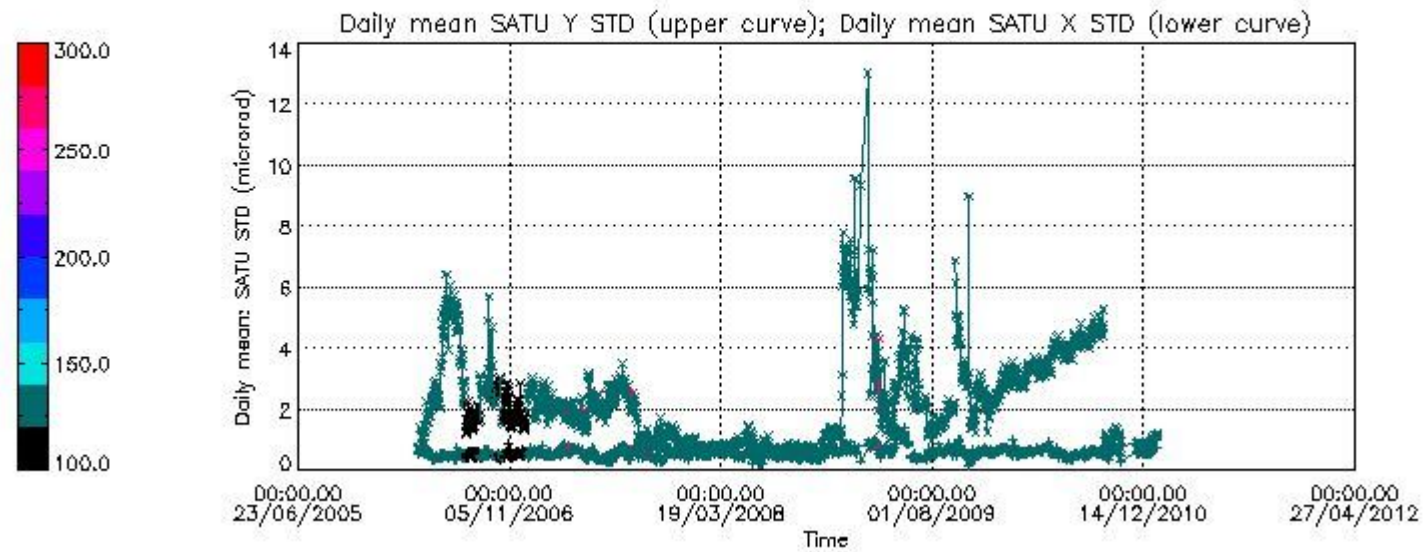

Number of data:	50250.	50250.	52200.	52200.

7.2.2 Trend of daily SATU NEA St. deviation since 1st April 2006 (dark limb)

The long term trend of the SATU 'X' and 'Y' standard deviations should be constant during the whole mission.

The colorbar represents the start tangent altitude (km) of the occultations.

Upper curve: STD of SATU Y axis

Lower curve: STD of SATU X axis

8. Auxiliary Data Files used for the production reported in section 2.4

The number reported in the third column indicates since which file (see list in section 2.4) the corresponding auxiliary file has been used. The fourth column is the date of those product files.

Type	Auxiliary Filename	Used since product	Used since product date
INST_PHYS_CHARACTERISTICS	GOM_INS_AXVIEC20091111_143220_20030716_120000_20500101_000000	1	16-JAN-2011 00:07:14
CALIBRATION_DATABASE	GOM_CAL_AXVIEC20110111_101345_20110110_000000_20500101_000000	1	16-JAN-2011 00:07:14
LEVEL-1B_PROC_CONFIG	GOM_PR1_AXVIEC20091111_145255_20020301_000000_20500101_000000	1	16-JAN-2011 00:07:14
STAR_CATALOGUE	GOM_CAT_AXVIEC20020121_161009_20020101_000000_20200101_000000	1	16-JAN-2011 00:07:14
STELLAR_SPECTRA_DATABANK	GOM_STS_AXVIEC20091111_151504_20020101_160000_20500101_000000	1	16-JAN-2011 00:07:14
ECMWF_FILE	MISSING	1	16-JAN-2011 00:07:14
ECMWF_FILE	AUX_ECF_AXNECM20110115_172114_20110116_030000_20110116_150000	46	16-JAN-2011 03:27:42
ECMWF_FILE	AUX_ECA_AXNECM20110116_052115_20110115_210000_20110116_090000	70	16-JAN-2011 05:12:16
ECMWF_FILE	AUX_ECF_AXNECM20110116_052116_20110116_210000_20110117_090000	94	16-JAN-2011 21:03:40
OPTIONAL_ECMWF_FILE	MISSING	1	16-JAN-2011 00:07:14
ORBIT_DATA_FILE	DOR_NAV_OPNPDE20110115_224929_000060573098_00288_46423_2333.N1	1	16-JAN-2011 00:07:14
ORBIT_DATA_FILE	DOR_NAV_OPNPDE20110116_003026_000054193098_00289_46424_2334.N1	8	16-JAN-2011 00:36:46
ORBIT_DATA_FILE	DOR_NAV_OPNPDE20110116_020604_000044633098_00290_46425_2335.N1	28	16-JAN-2011 02:11:25
ORBIT_DATA_FILE	DOR_NAV_OPNPDE20110116_032546_000057383098_00291_46426_2336.N1	46	16-JAN-2011 03:27:42
ORBIT_DATA_FILE	DOR_NAV_OPNPDE20110116_050643_000057383098_00292_46427_2337.N1	70	16-JAN-2011 05:12:16
ORBIT_DATA_FILE	DOR_NAV_OPNPDE20110116_210305_000038253098_00302_46437_2338.N1	94	16-JAN-2011 21:03:40
ORBIT_DATA_FILE	DOR_NAV_OPNPDE20110116_221209_000057383098_00302_46437_2339.N1	109	16-JAN-2011 22:18:07
ORBIT_DATA_FILE	DOR_NAV_OPNPDE20110116_235306_000057383098_00303_46438_2340.N1	134	16-JAN-2011 23:58:22