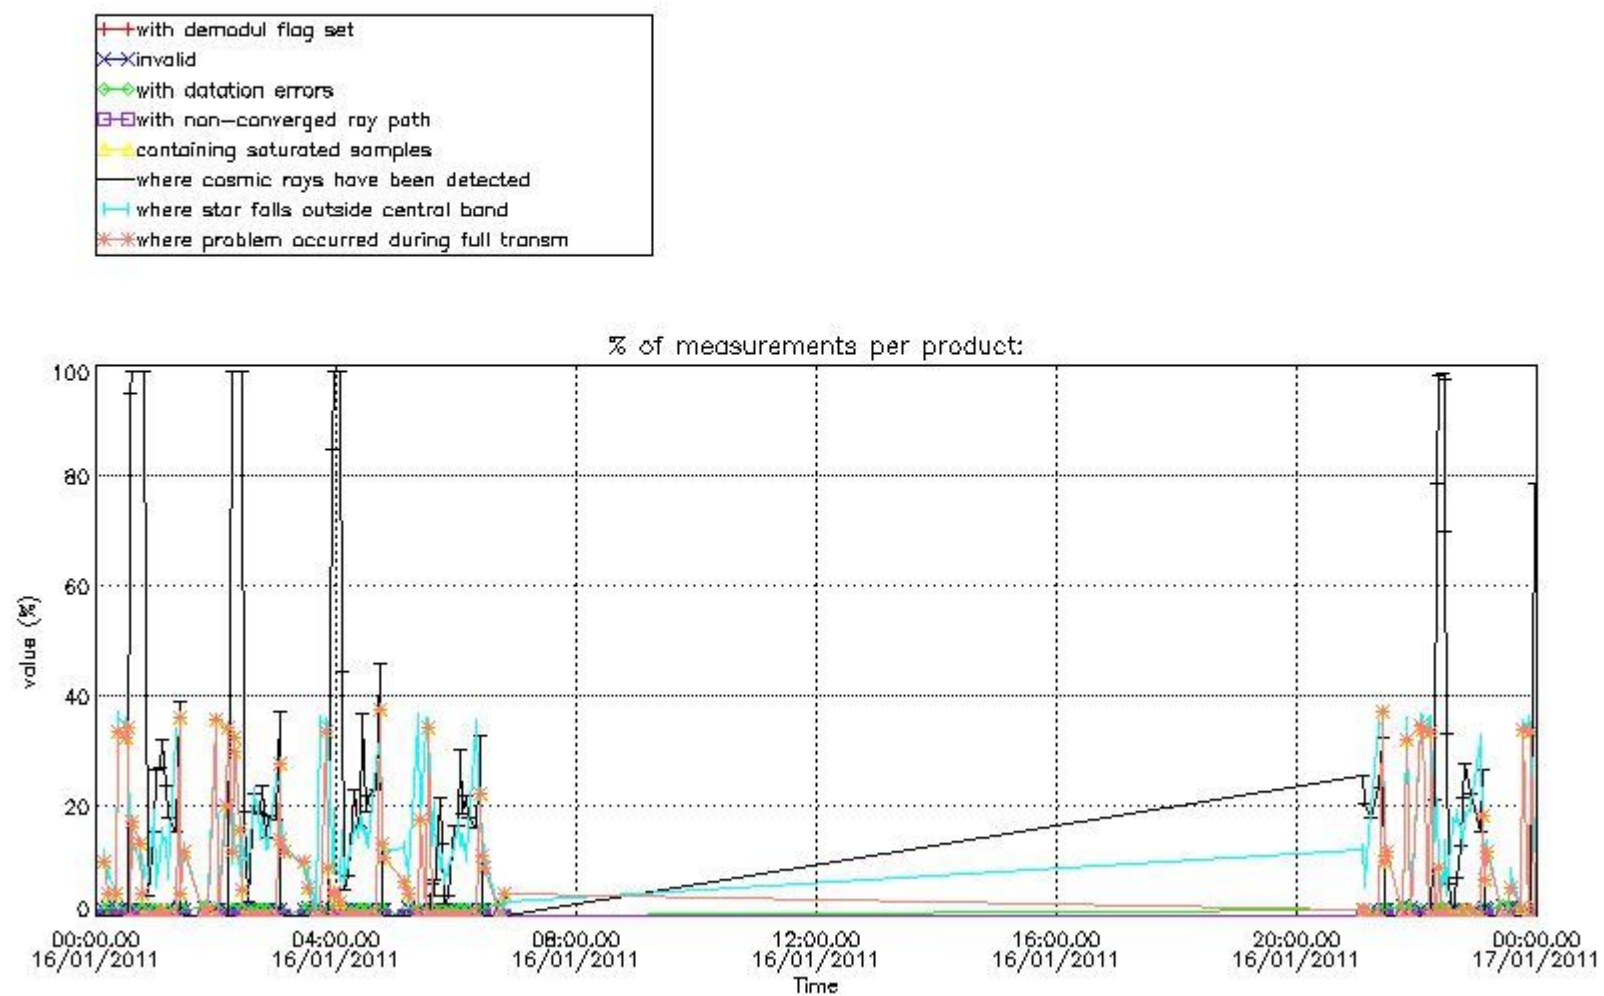

At least one measurement with demodulation flag set:	51.1278 %
Reference spectrum computed from DB:	0.00000 %
Reference spectrum with small number of measurements:	0.00000 %
SATU data not used:	0.00000 %

5.2 Plot quality information per product (time dependant)

5.3 Plot quality information per product (world map)