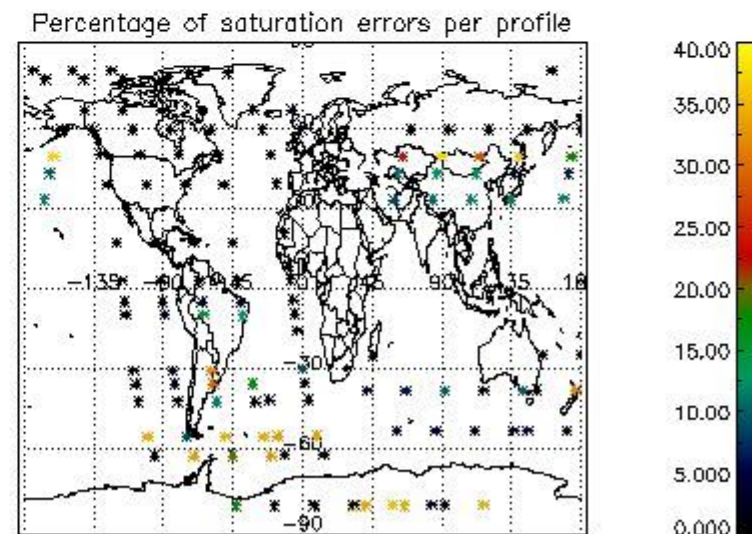

6. Statistics and plot of tangent altitude of the last measurement (DARK & BRIGHT products without errors)

6.1 Statistics on tangent altitude lost:

Statistics	DARK	BRIGHT	TWILIGHT
Mean:	16.595	12.637	NaN
St. deviation:	2.6671	7.9088	NaN
Maximum:	21.370	29.275	NaN
Minimum:	10.622	3.5391	NaN
Number of data:	48.000	55.000	NaN

6.2 Plot for DARK limb products