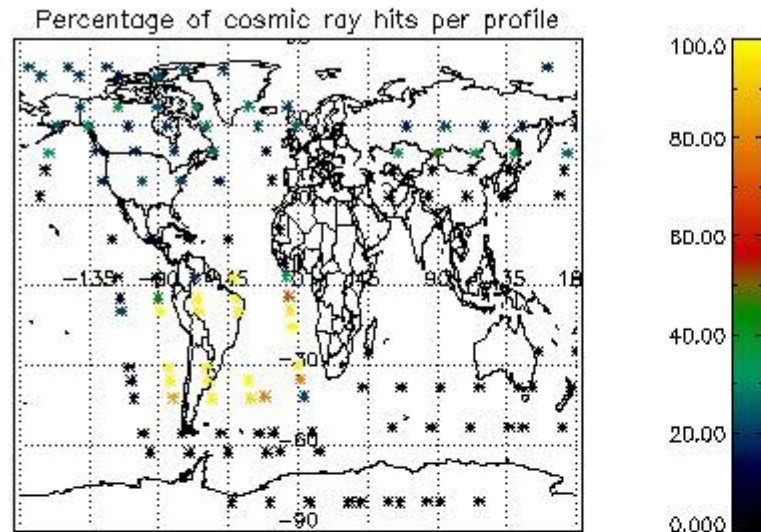

6. Statistics and plot of tangent altitude of the last measurement (DARK & BRIGHT products without errors)

6.1 Statistics on tangent altitude lost:

Statistics	DARK	BRIGHT	TWILIGHT
Mean:	16.595	12.637	NaN
St. deviation:	2.6671	7.9088	NaN
Maximum:	21.370	29.275	NaN
Minimum:	10.622	3.5391	NaN
Number of data:	48.000	55.000	NaN

6.2 Plot for DARK limb products