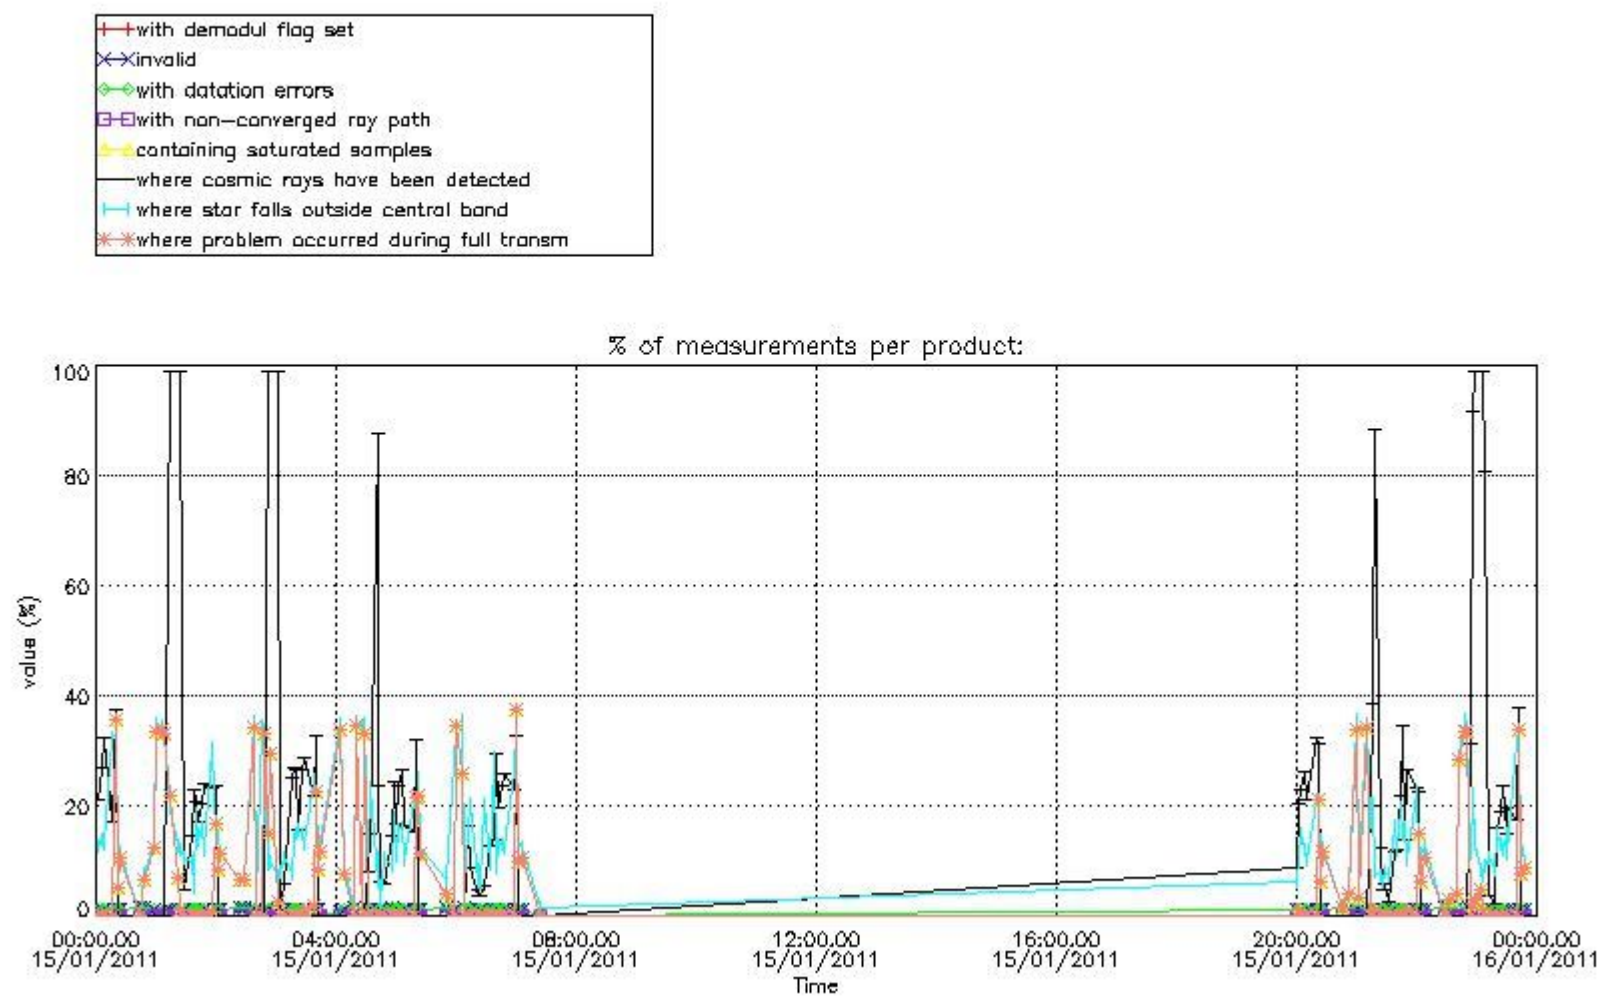

At least one measurement with demodulation flag set:	50.0000 %
Reference spectrum computed from DB:	0.00000 %
Reference spectrum with small number of measurements:	0.00000 %
SATU data not used:	0.00000 %

5.2 Plot quality information per product (time dependant)

5.3 Plot quality information per product (world map)