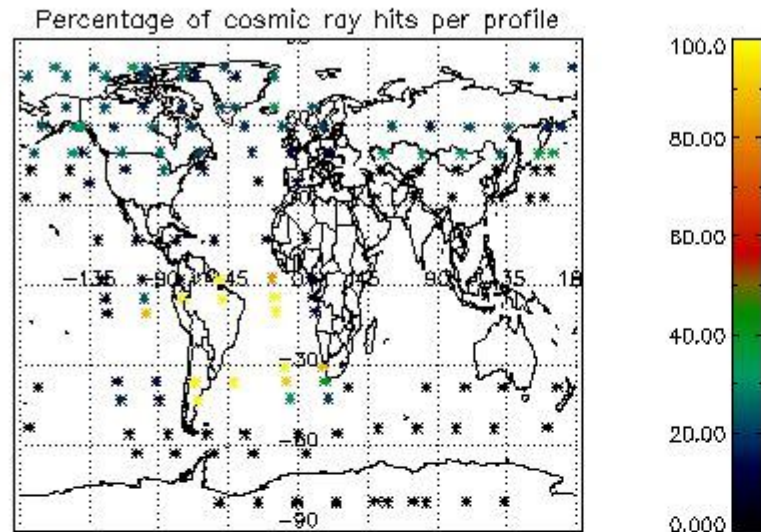

6. Statistics and plot of tangent altitude of the last measurement (DARK & BRIGHT products without errors)

6.1 Statistics on tangent altitude lost:

Statistics	DARK	BRIGHT	TWILIGHT
Mean:	16.964	13.299	NaN
St. deviation:	2.8945	7.3818	NaN
Maximum:	23.095	27.491	NaN
Minimum:	7.1657	3.3721	NaN
Number of data:	52.000	59.000	NaN

6.2 Plot for DARK limb products