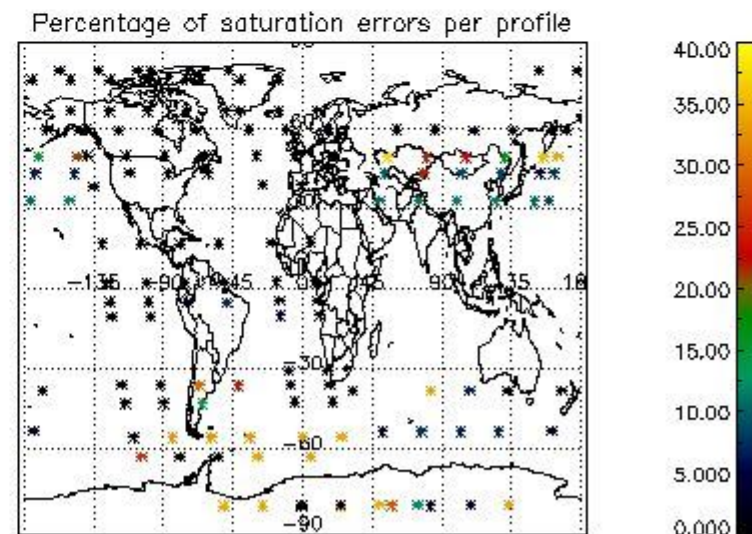

6. Statistics and plot of tangent altitude of the last measurement (DARK & BRIGHT products without errors)

6.1 Statistics on tangent altitude lost:

Statistics	DARK	BRIGHT	TWILIGHT
Mean:	16.964	13.299	NaN
St. deviation:	2.8945	7.3818	NaN
Maximum:	23.095	27.491	NaN
Minimum:	7.1657	3.3721	NaN
Number of data:	52.000	59.000	NaN

6.2 Plot for DARK limb products