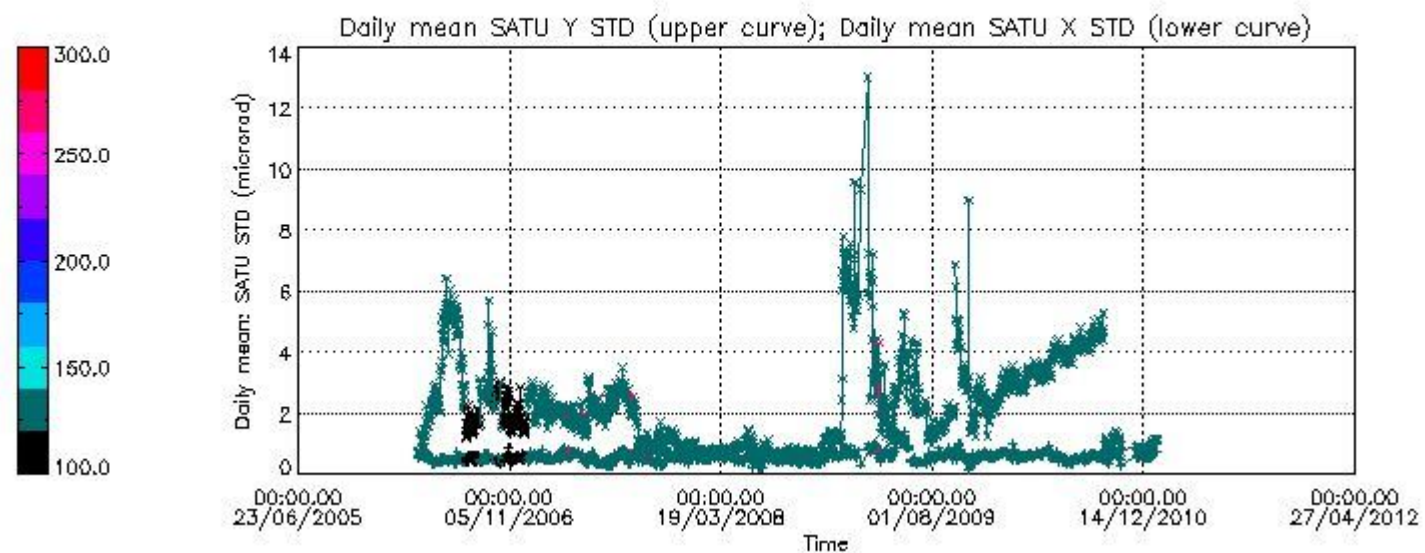

Number of data:	52150.	52150.	55750.	55750.

7.2.2 Trend of daily SATU NEA St. deviation since 1st April 2006 (dark limb)

The long term trend of the SATU 'X' and 'Y' standard deviations should be constant during the whole mission.

The colorbar represents the start tangent altitude (km) of the occultations.

Upper curve: STD of SATU Y axis
Lower curve: STD of SATU X axis

8. Auxiliary Data Files used for the production reported in section 2.4

The number reported in the third column indicates since which file (see list in section 2.4) the corresponding auxiliary file has been used. The fourth column is the date of those product files.

Type	Auxiliary Filename	Used since product	Used since product date
INST_PHYS_CHARACTERISTICS	GOM_INS_AXVIEC20091111_143220_20030716_120000_20500101_000000	1	15-JAN-2011 00:02:01
CALIBRATION_DATABASE	GOM_CAL_AXVIEC20110111_101345_20110110_000000_20500101_000000	1	15-JAN-2011 00:02:01
LEVEL-1B_PROC_CONFIG	GOM_PR1_AXVIEC20091111_145255_20020301_000000_20500101_000000	1	15-JAN-2011 00:02:01
STAR_CATALOGUE	GOM_CAT_AXVIEC20020121_161009_20020101_000000_20200101_000000	1	15-JAN-2011 00:02:01
STELLAR_SPECTRA_DATABANK	GOM_STS_AXVIEC20091111_151504_20020101_160000_20500101_000000	1	15-JAN-2011 00:02:01
ECMWF_FILE	AUX_ECF_AXNECM20110114_052116_20110114_210000_20110115_090000	1	15-JAN-2011 00:02:01
ECMWF_FILE	AUX_ECF_AXNECM20110114_172116_20110115_030000_20110115_150000	50	15-JAN-2011 04:04:29
ECMWF_FILE	MISSING	95	15-JAN-2011 20:00:03
OPTIONAL_ECMWF_FILE	MISSING	1	15-JAN-2011 00:02:01
ORBIT_DATA_FILE	DOR_NAV_OPNPDE20110114_232648_000057383098_00274_46409_2327.N1	1	15-JAN-2011 00:02:01
ORBIT_DATA_FILE	DOR_NAV_OPNPDE20110115_010745_000098833098_00275_46410_2328.N1	14	15-JAN-2011 01:11:27
ORBIT_DATA_FILE	DOR_NAV_OPNPDE20110115_035747_000060573098_00277_46412_2329.N1	50	15-JAN-2011 04:04:29
ORBIT_DATA_FILE	DOR_NAV_OPNPDE20110115_054402_000057383098_00278_46413_2330.N1	72	15-JAN-2011 05:44:42
ORBIT_DATA_FILE	DOR_NAV_OPNPDE20110115_195927_000038253098_00287_46422_2331.N1	95	15-JAN-2011 20:00:03
ORBIT_DATA_FILE	DOR_NAV_OPNPDE20110115_210832_000060573098_00287_46422_2332.N1	108	15-JAN-2011 21:08:35
ORBIT_DATA_FILE	DOR_NAV_OPNPDE20110115_224929_000060573098_00288_46423_2333.N1	133	15-JAN-2011 22:54:39