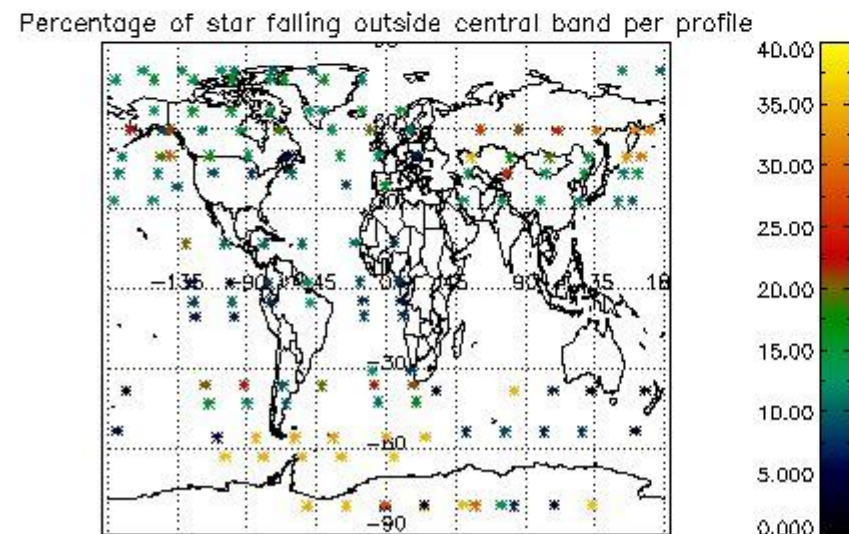

6. Statistics and plot of tangent altitude of the last measurement (DARK & BRIGHT products without errors)

6.1 Statistics on tangent altitude lost:

Statistics	DARK	BRIGHT	TWILIGHT
Mean:	16.964	13.299	NaN
St. deviation:	2.8945	7.3818	NaN
Maximum:	23.095	27.491	NaN
Minimum:	7.1657	3.3721	NaN
Number of data:	52.000	59.000	NaN

6.2 Plot for DARK limb products