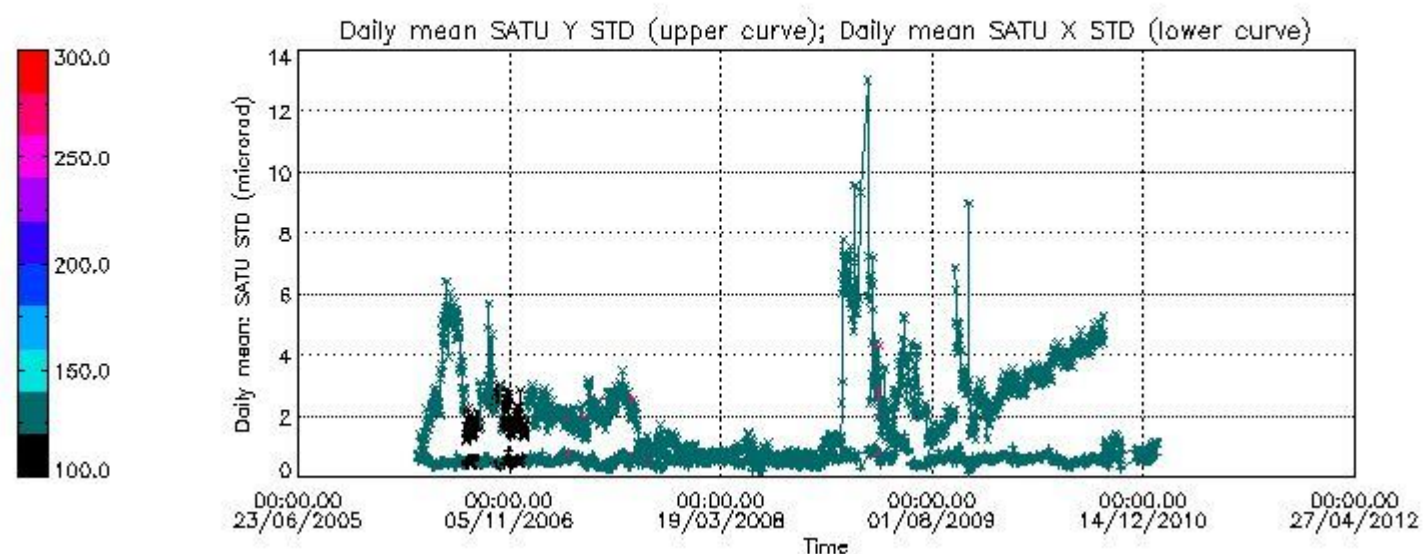

Number of data:	47900.	47900.	46150.	46150.

7.2.2 Trend of daily SATU NEA St. deviation since 1st April 2006 (dark limb)

The long term trend of the SATU 'X' and 'Y' standard deviations should be constant during the whole mission.

The colorbar represents the start tangent altitude (km) of the occultations.

Upper curve: STD of SATU Y axis

Lower curve: STD of SATU X axis

8. Auxiliary Data Files used for the production reported in section 2.4

The number reported in the third column indicates since which file (see list in section 2.4) the corresponding auxiliary file has been used. The fourth column is the date of those product files.

Type	Auxiliary Filename	Used since product	Used since product date
INST_PHYS_CHARACTERISTICS	GOM_INS_AXVIEC20091111_143220_20030716_120000_20500101_000000	1	14-JAN-2011 00:02:03
CALIBRATION_DATABASE	GOM_CAL_AXVIEC20110111_101345_20110110_000000_20500101_000000	1	14-JAN-2011 00:02:03
LEVEL-1B_PROC_CONFIG	GOM_PR1_AXVIEC20091111_145255_20020301_000000_20500101_000000	1	14-JAN-2011 00:02:03
STAR_CATALOGUE	GOM_CAT_AXVIEC20020121_161009_20020101_000000_20200101_000000	1	14-JAN-2011 00:02:03
STELLAR_SPECTRA_DATABANK	GOM_STS_AXVIEC20091111_151504_20020101_160000_20500101_000000	1	14-JAN-2011 00:02:03
ECMWF_FILE	AUX_ECF_AXNECM20110113_052114_20110113_210000_20110114_090000	1	14-JAN-2011 00:02:03
ECMWF_FILE	AUX_ECF_AXNECM20110113_172132_20110114_030000_20110114_150000	42	14-JAN-2011 03:01:01
ECMWF_FILE	AUX_ECF_AXNECM20110114_052116_20110114_150000_20110115_030000	89	14-JAN-2011 20:36:42
ECMWF_FILE	AUX_ECF_AXNECM20110114_052116_20110114_210000_20110115_090000	104	14-JAN-2011 21:50:57
OPTIONAL_ECMWF_FILE	MISSING	1	14-JAN-2011 00:02:03
ORBIT_DATA_FILE	DOR_NAV_OPNPDE20110113_222311_000057383098_00259_46394_2320.N1	1	14-JAN-2011 00:02:03
ORBIT_DATA_FILE	DOR_NAV_OPNPDE20110114_000408_000057383098_00260_46395_2321.N1	3	14-JAN-2011 00:07:45
ORBIT_DATA_FILE	DOR_NAV_OPNPDE20110114_013946_000041443098_00261_46396_2322.N1	24	14-JAN-2011 01:44:26
ORBIT_DATA_FILE	DOR_NAV_OPNPDE20110114_025409_000060573098_00262_46397_2323.N1	42	14-JAN-2011 03:01:01
ORBIT_DATA_FILE	AUX_FPO_AXVPDS20110110_222114_20110110_192915_20110120_200253	65	14-JAN-2011 04:41:15
ORBIT_DATA_FILE	DOR_NAV_OPNPDE20110114_203128_000044633098_00273_46408_2325.N1	89	14-JAN-2011 20:36:42
ORBIT_DATA_FILE	DOR_NAV_OPNPDE20110114_215110_000054193098_00273_46408_2326.N1	104	14-JAN-2011 21:50:57
ORBIT_DATA_FILE	DOR_NAV_OPNPDE20110114_232648_000057383098_00274_46409_2327.N1	126	14-JAN-2011 23:31:12