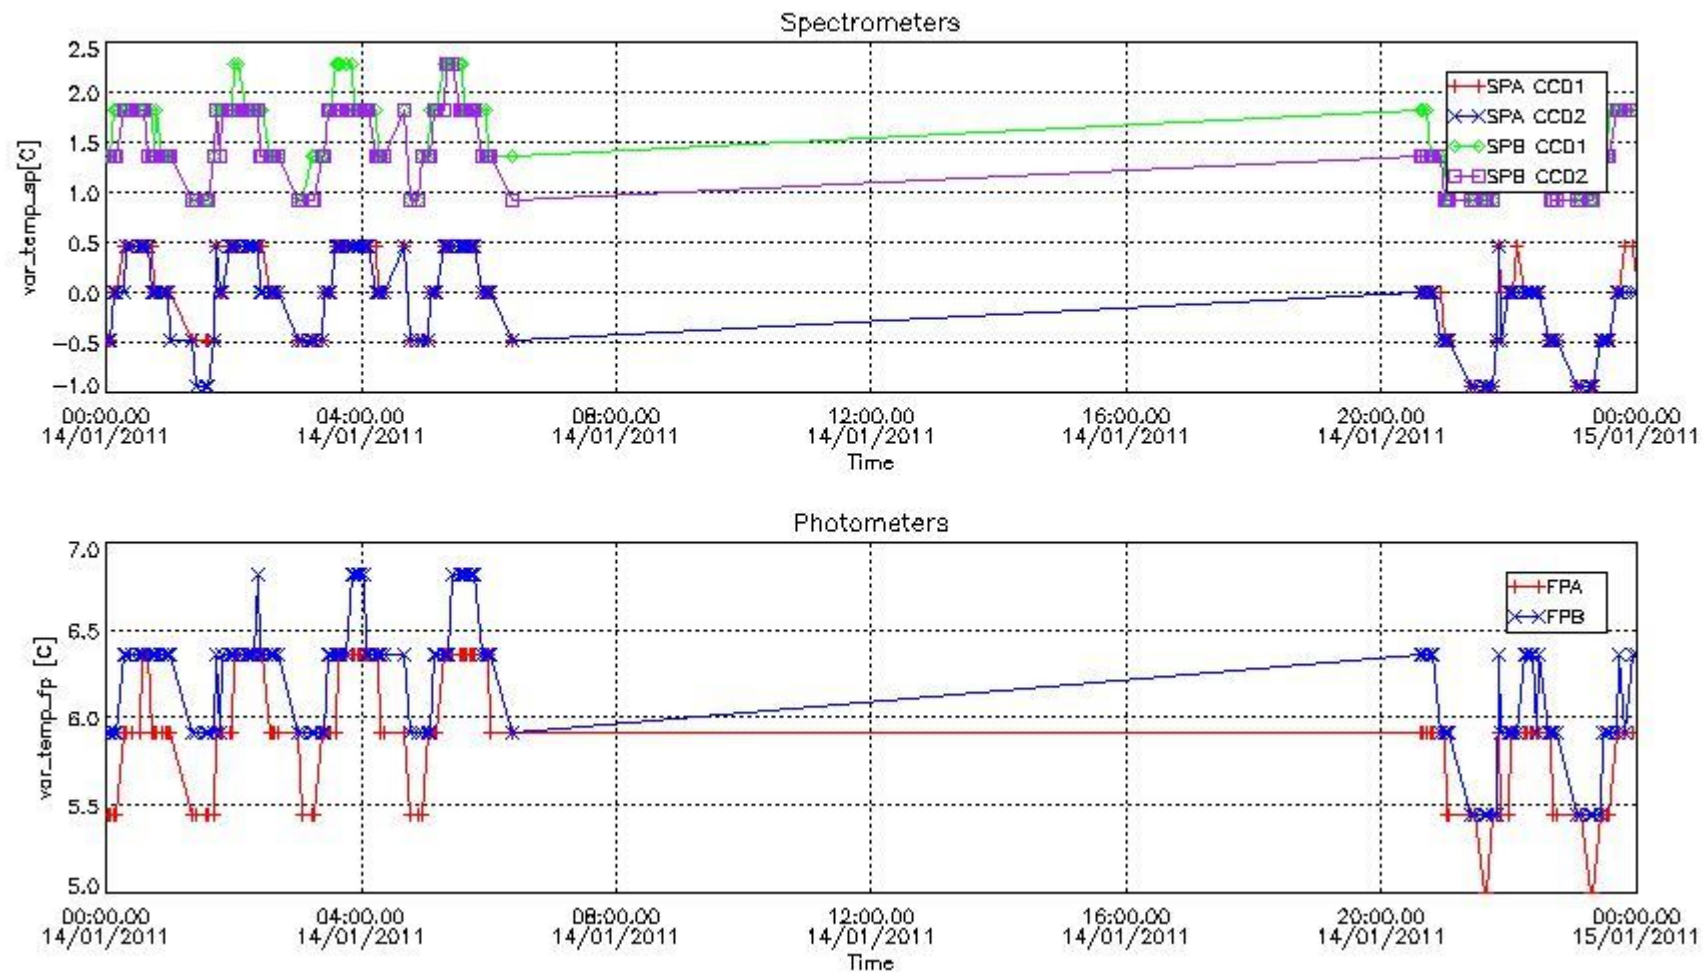

129	GOM_TRA_1PNPDE20110114_234150_000000413098_00274_46409_4039.N1	14-JAN-2011 23:41:50	Dark	41.000	78	Alp Lup	2.3040	28000.	82	46409	No
130	GOM_TRA_1PNPDE20110114_234351_000000423098_00275_46410_4040.N1	14-JAN-2011 23:43:51	Dark	41.500	95	Zet Cen	2.5450	26000.	83	46410	No
131	GOM_TRA_1PNPDE20110114_234755_000000433098_00275_46410_4041.N1	14-JAN-2011 23:47:55	Dark	42.500	20	Bet Cru	1.2530	30000.	85	46410	No
132	GOM_TRA_1PNPDE20110114_235518_000000423098_00275_46410_4042.N1	14-JAN-2011 23:55:18	Dark	41.500	71	lot Car	2.2460	7700.0	83	46410	No
133	GOM_TRA_1PNPDE20110114_235710_000000443098_00275_46410_4043.N1	14-JAN-2011 23:57:10	Dark	44.000	46	Del Vel	1.9540	10600.	88	46410	No
134	GOM_TRA_1PNPDE20110114_235953_000000453098_00275_46410_4044.N1	14-JAN-2011 23:59:53	Dark	45.000	34	Gam2Vel	1.7930	23000.	90	46410	No

3. Plot of GOMOS spectrometers and photometers temperatures from level 1b data

4. Overview of dark signal processing per product

The Dark Charge (DC) is a temperature-dependant signal added to the useful measurements and it is therefore subtracted from them during the processing. There are two phenomena that produce a continuous increase of the DC: the "hot pixels" (a pixel is "hot" when its DC exceeds by a significant amount its value measured on ground at the same temperature) and the "Random Telegraphic Signal" (abrupt change positive or negative of the CCD pixel signal, random in time, affecting only the DC part of the signal and not the photon generated signal).

In this section a list of products that did not use the Dark Sky Area (DSA) observation for the DC computation is given. It is also provided the mean DC plot per product for dark limb products with no error flag set.

4.1 These products did not use the DSA observation for DC computation:

Product name	DC information
GOM_TRA_1PNPDE20110114_203642_000000453098_00273_46408_3988.N1	DC map used
GOM_TRA_1PNPDE20110114_203924_000000453098_00273_46408_3989.N1	DC map used
GOM_TRA_1PNPDE20110114_204132_000000433098_00273_46408_3990.N1	DC map used
GOM_TRA_1PNPDE20110114_204520_000000443098_00273_46408_3991.N1	DC map used