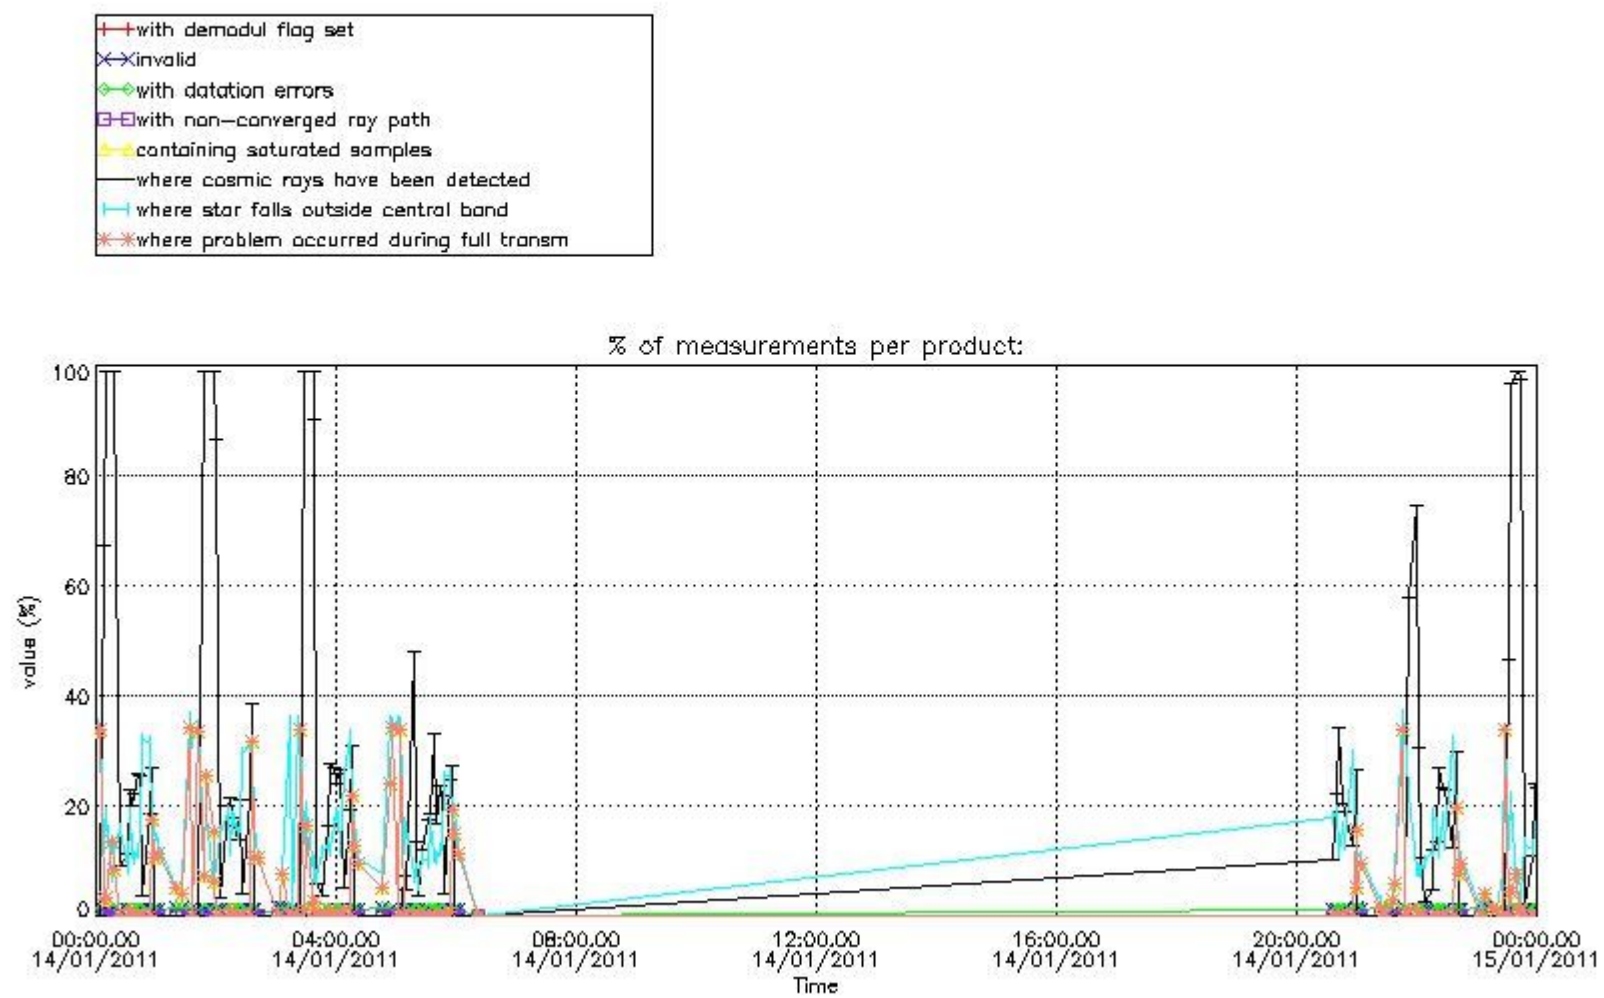

At least one measurement with demodulation flag set:	53.4351 %
Reference spectrum computed from DB:	0.00000 %
Reference spectrum with small number of measurements:	0.00000 %
SATU data not used:	0.00000 %

5.2 Plot quality information per product (time dependant)

5.3 Plot quality information per product (world map)