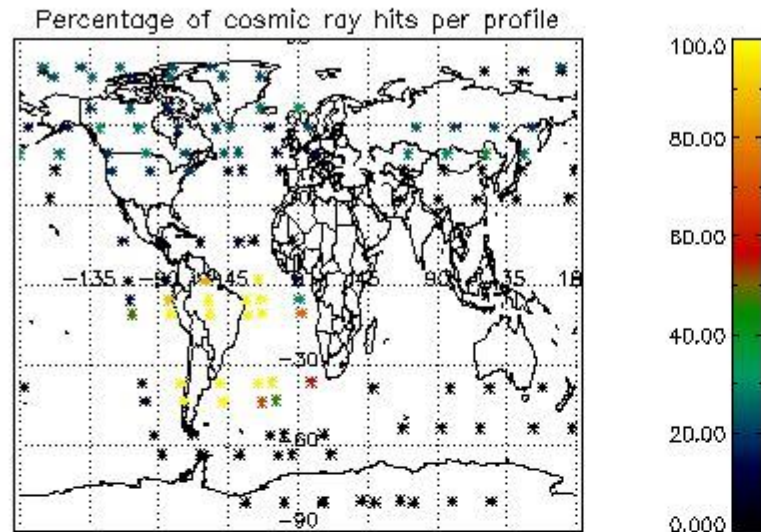

6. Statistics and plot of tangent altitude of the last measurement (DARK & BRIGHT products without errors)

6.1 Statistics on tangent altitude lost:

Statistics	DARK	BRIGHT	TWILIGHT
Mean:	16.755	14.067	NaN
St. deviation:	2.7440	7.9872	NaN
Maximum:	22.034	30.243	NaN
Minimum:	12.270	3.9021	NaN
Number of data:	49.000	49.000	NaN

6.2 Plot for DARK limb products