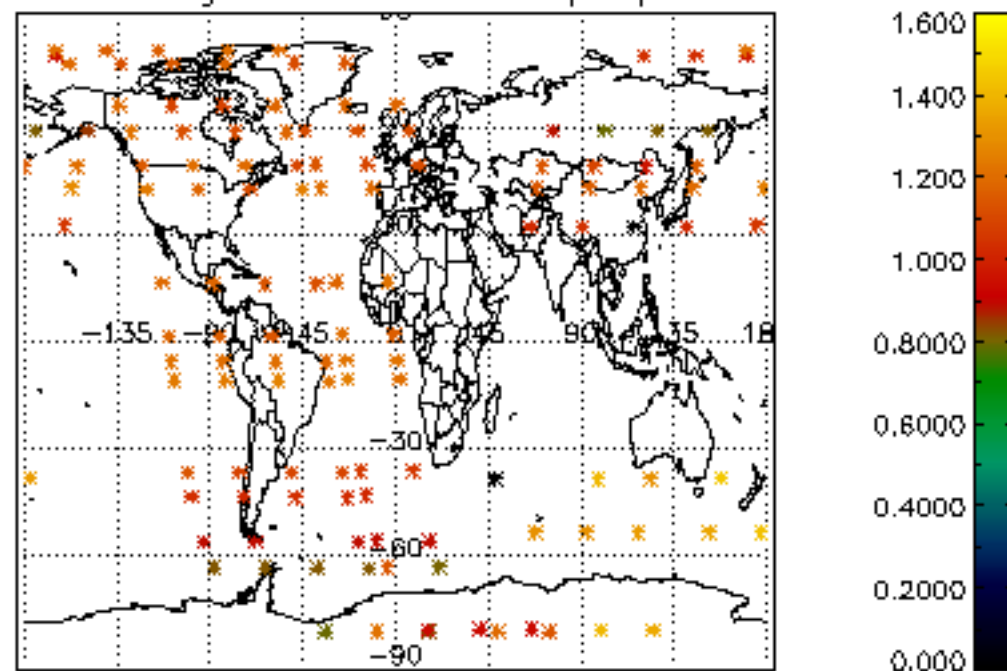

Percentage of datation errors per profile