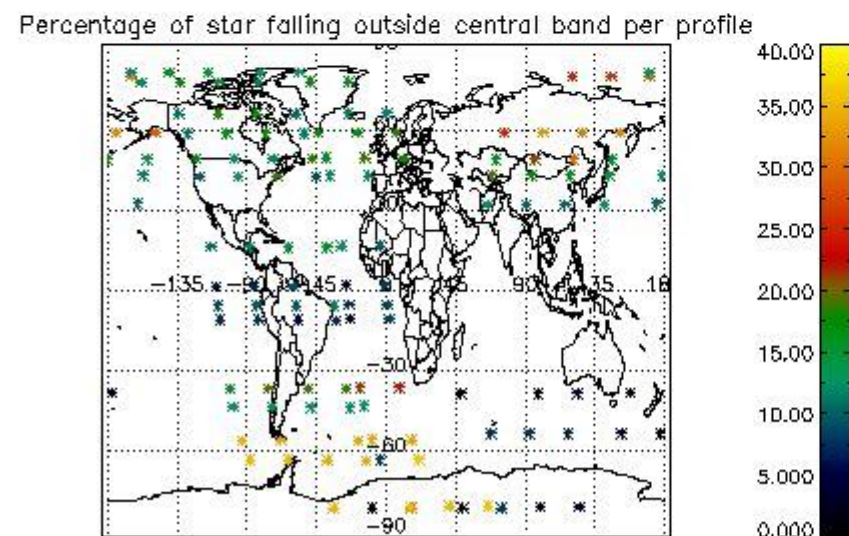

6. Statistics and plot of tangent altitude of the last measurement (DARK & BRIGHT products without errors)

6.1 Statistics on tangent altitude lost:

Statistics	DARK	BRIGHT	TWILIGHT
Mean:	16.755	14.067	NaN
St. deviation:	2.7440	7.9872	NaN
Maximum:	22.034	30.243	NaN
Minimum:	12.270	3.9021	NaN
Number of data:	49.000	49.000	NaN

6.2 Plot for DARK limb products