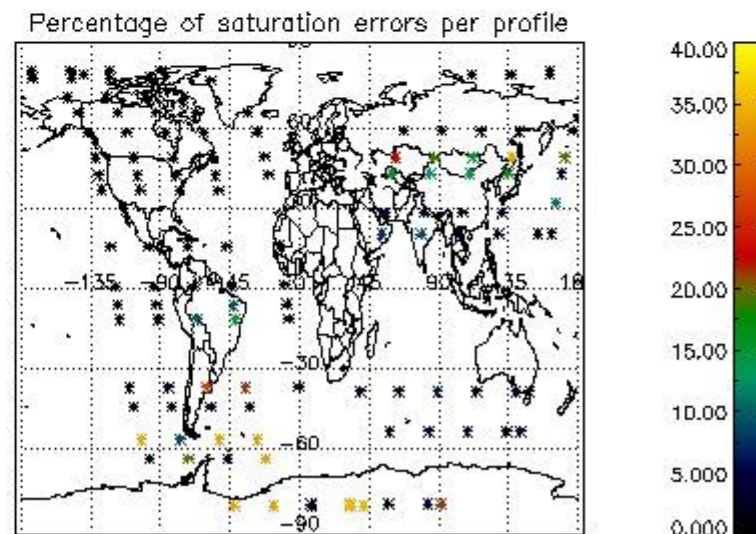

6. Statistics and plot of tangent altitude of the last measurement (DARK & BRIGHT products without errors)

6.1 Statistics on tangent altitude lost:

Statistics	DARK	BRIGHT	TWILIGHT
Mean:	16.426	14.602	NaN
St. deviation:	3.0615	8.1267	NaN
Maximum:	21.709	29.238	NaN
Minimum:	8.6009	3.7342	NaN
Number of data:	43.000	50.000	NaN

6.2 Plot for DARK limb products