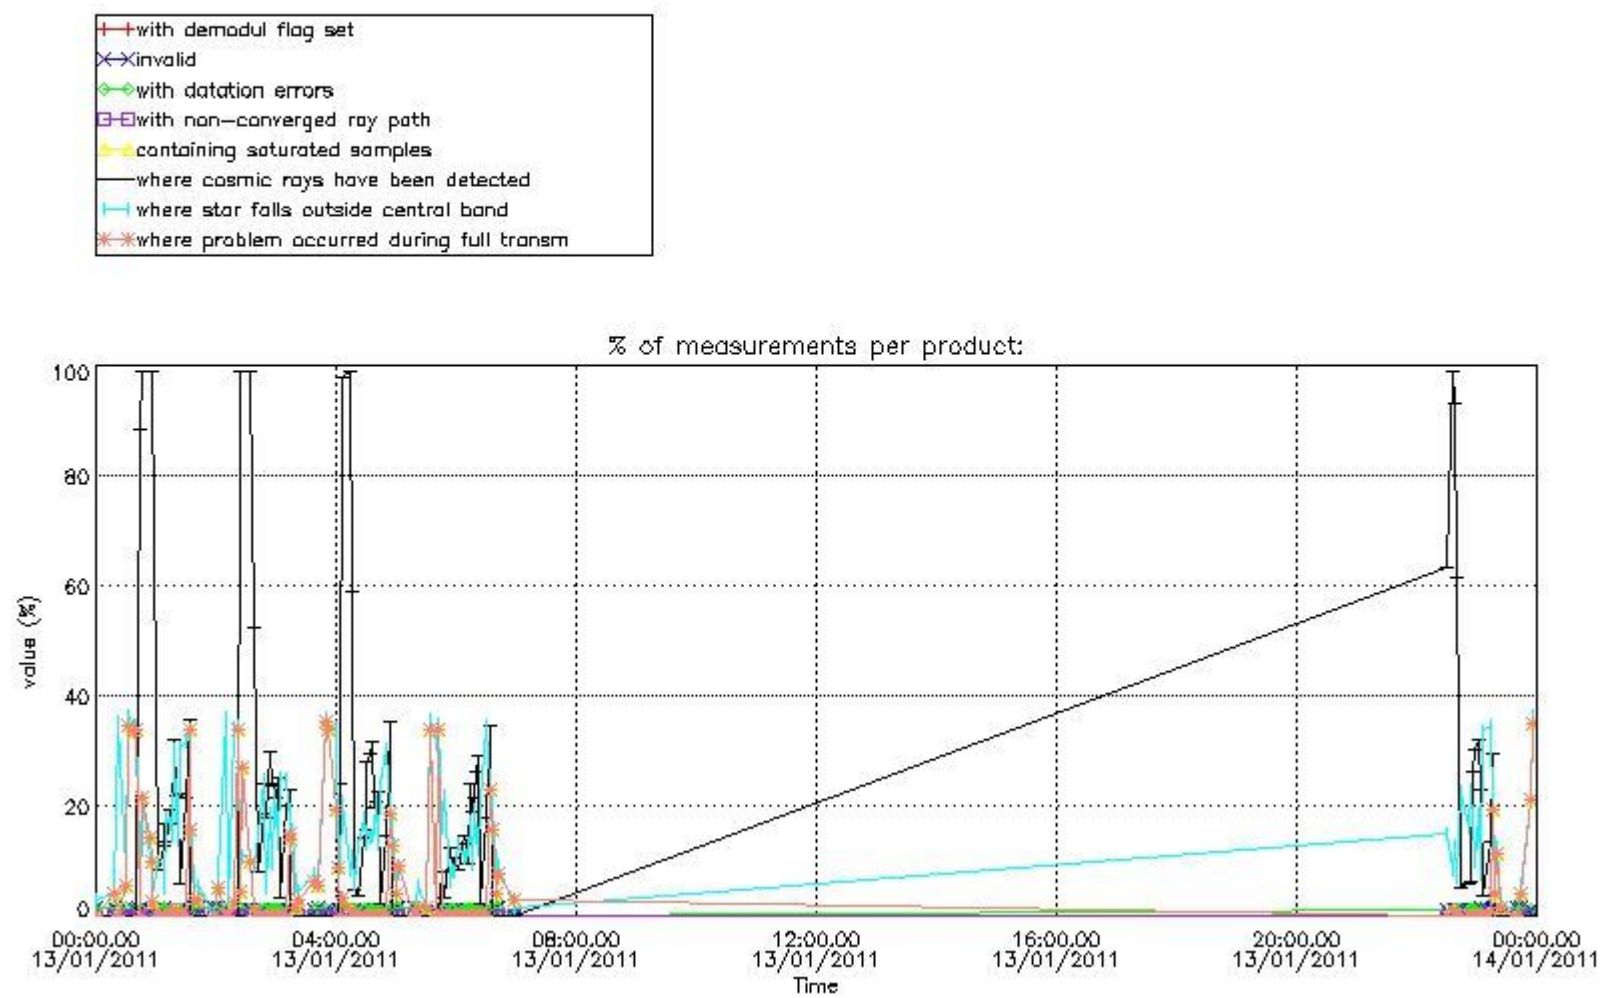

At least one measurement with demodulation flag set:	56.3492 %
Reference spectrum computed from DB:	0.00000 %
Reference spectrum with small number of measurements:	0.00000 %
SATU data not used:	0.00000 %

5.2 Plot quality information per product (time dependant)

5.3 Plot quality information per product (world map)