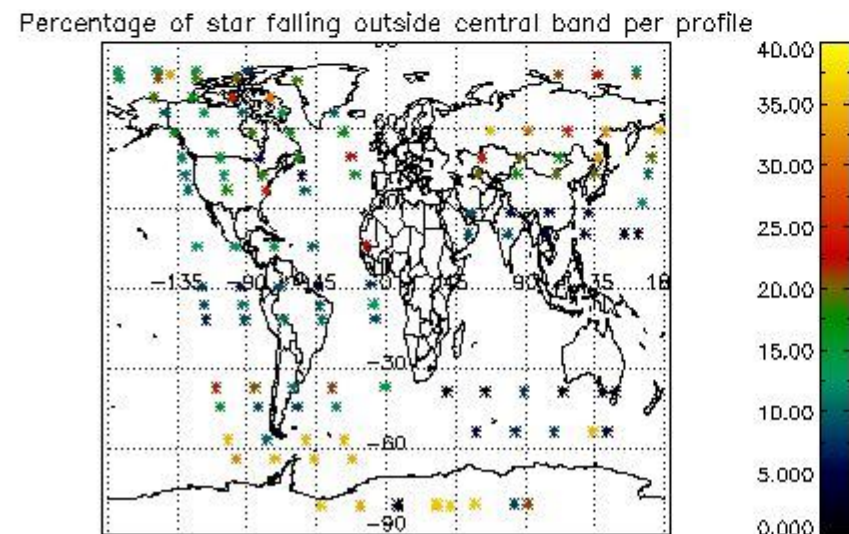

6. Statistics and plot of tangent altitude of the last measurement (DARK & BRIGHT products without errors)

6.1 Statistics on tangent altitude lost:

Statistics	DARK	BRIGHT	TWILIGHT
Mean:	16.426	14.602	NaN
St. deviation:	3.0615	8.1267	NaN
Maximum:	21.709	29.238	NaN
Minimum:	8.6009	3.7342	NaN
Number of data:	43.000	50.000	NaN

6.2 Plot for DARK limb products