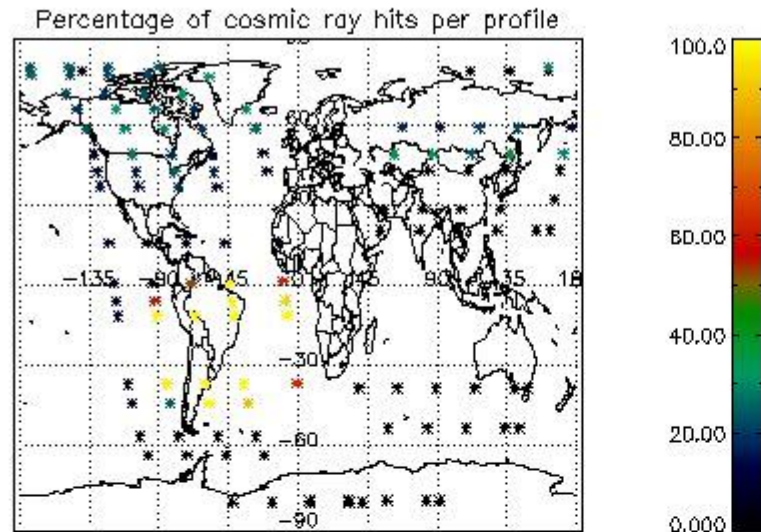

6. Statistics and plot of tangent altitude of the last measurement (DARK & BRIGHT products without errors)

6.1 Statistics on tangent altitude lost:

Statistics	DARK	BRIGHT	TWILIGHT
Mean:	16.426	14.602	NaN
St. deviation:	3.0615	8.1267	NaN
Maximum:	21.709	29.238	NaN
Minimum:	8.6009	3.7342	NaN
Number of data:	43.000	50.000	NaN

6.2 Plot for DARK limb products