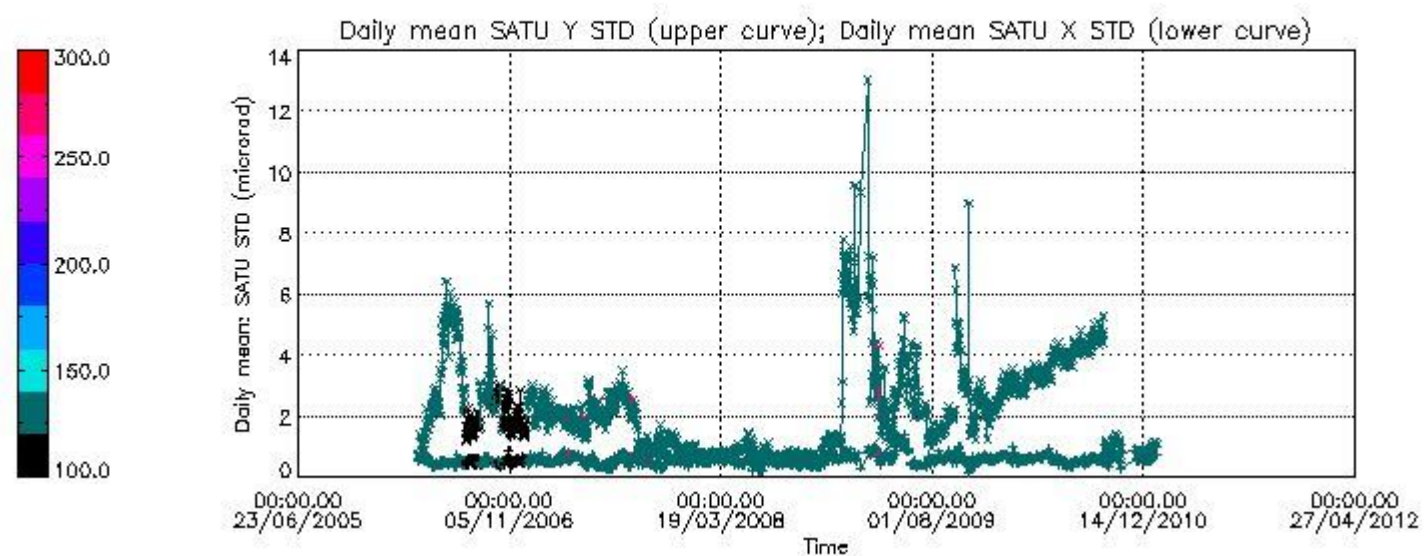

Number of data:	42850.	42850.	45400.	45400.

7.2.2 Trend of daily SATU NEA St. deviation since 1st April 2006 (dark limb)

The long term trend of the SATU 'X' and 'Y' standard deviations should be constant during the whole mission.

The colorbar represents the start tangent altitude (km) of the occultations.

Upper curve: STD of SATU Y axis

Lower curve: STD of SATU X axis

8. Auxiliary Data Files used for the production reported in section 2.4

The number reported in the third column indicates since which file (see list in section 2.4) the corresponding auxiliary file has been used. The fourth column is the date of those product files.

Type	Auxiliary Filename	Used since product	Used since product date
INST_PHYS_CHARACTERISTICS	GOM_INS_AXVIEC20091111_143220_20030716_120000_20500101_000000	1	13-JAN-2011 00:00:48
CALIBRATION_DATABASE	GOM_CAL_AXVIEC20110111_101345_20110110_000000_20500101_000000	1	13-JAN-2011 00:00:48
LEVEL-1B_PROC_CONFIG	GOM_PR1_AXVIEC20091111_145255_20020301_000000_20500101_000000	1	13-JAN-2011 00:00:48
STAR_CATALOGUE	GOM_CAT_AXVIEC20020121_161009_20020101_000000_20200101_000000	1	13-JAN-2011 00:00:48
STELLAR_SPECTRA_DATABANK	GOM_STS_AXVIEC20091111_151504_20020101_160000_20500101_000000	1	13-JAN-2011 00:00:48
ECMWF_FILE	AUX_ECF_AXNECM20110112_052115_20110112_210000_20110113_090000	1	13-JAN-2011 00:00:48
ECMWF_FILE	AUX_ECF_AXNECM20110112_171048_20110113_030000_20110113_150000	53	13-JAN-2011 03:37:47
ECMWF_FILE	AUX_ECA_AXNECM20110113_052112_20110112_210000_20110113_090000	79	13-JAN-2011 05:18:01
ECMWF_FILE	AUX_ECF_AXNECM20110113_052114_20110113_210000_20110114_090000	106	13-JAN-2011 22:27:30
OPTIONAL_ECMWF_FILE	MISSING	1	13-JAN-2011 00:00:48
ORBIT_DATA_FILE	DOR_NAV_OPNPDE20110112_230031_000057383098_00245_46380_2315.N1	1	13-JAN-2011 00:00:48
ORBIT_DATA_FILE	DOR_NAV_OPNPDE20110113_004128_000054193098_00246_46381_2316.N1	9	13-JAN-2011 00:46:22
ORBIT_DATA_FILE	DOR_NAV_OPNPDE20110113_021706_000041443098_00247_46382_2317.N1	33	13-JAN-2011 02:21:04
ORBIT_DATA_FILE	DOR_NAV_OPNPDE20110113_033129_000060573098_00248_46383_2318.N1	53	13-JAN-2011 03:37:47
ORBIT_DATA_FILE	DOR_NAV_OPNPDE20110113_051745_000057383098_00249_46384_2319.N1	79	13-JAN-2011 05:18:01
ORBIT_DATA_FILE	DOR_NAV_OPNPDE20110113_222311_000057383098_00259_46394_2320.N1	106	13-JAN-2011 22:27:30