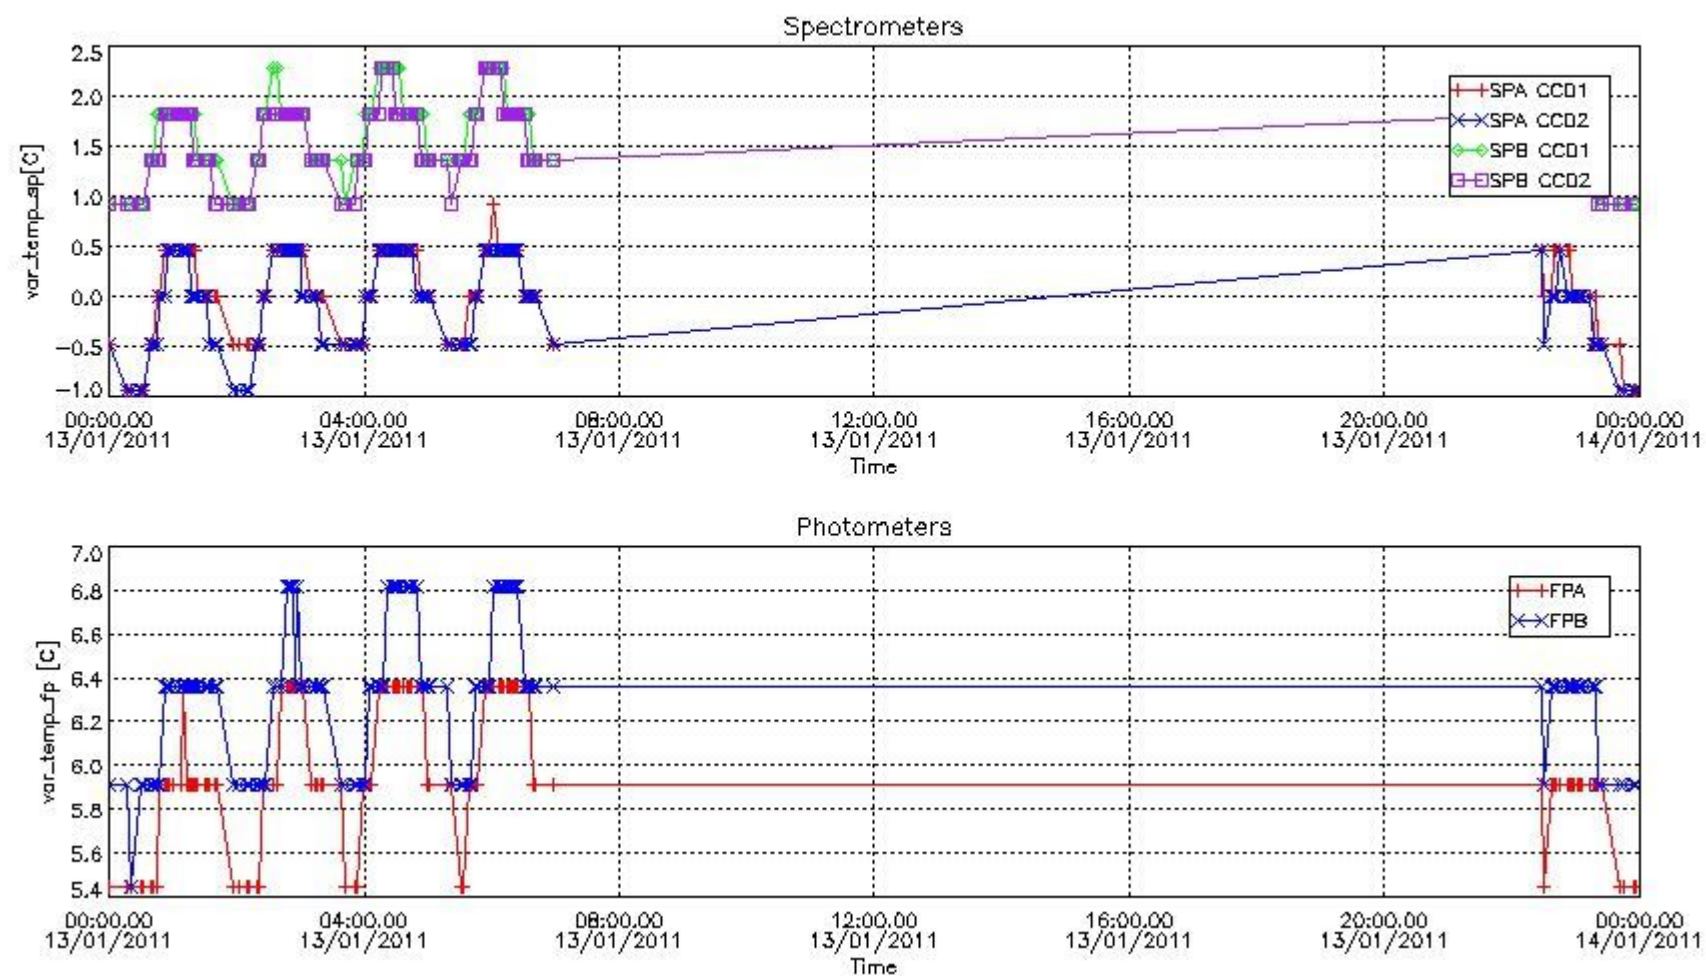

120	GOM_TRA_1PNPDE20110113_231602_000000443098_00260_46395_3797.N1	13-JAN-2011 23:16:02	Bright	44.000	44	24Gam Gem	1.9280	11000.	88	46395	No
121	GOM_TRA_1PNPDE20110113_231745_000000393098_00260_46395_3798.N1	13-JAN-2011 23:17:45	Bright	39.000	151	13Mu Gem	2.8900	3000.0	78	46395	No
122	GOM_TRA_1PNPDE20110113_232048_000000493098_00260_46395_3799.N1	13-JAN-2011 23:20:48	Bright	49.000	17	78Bet Gem	1.1610	4500.0	98	46395	No
123	GOM_TRA_1PNPDE20110113_232403_000000363098_00260_46395_3800.N1	13-JAN-2011 23:24:03	Bright	35.500	42	34Bet Aur	1.9000	10200.	71	46395	No
124	GOM_TRA_1PNPDE20110113_234033_000000363098_00260_46395_3801.N1	13-JAN-2011 23:40:33	Bright	35.500	60	7Bet UMi	2.0810	3950.0	71	46395	No
125	GOM_TRA_1PNPDE20110113_234449_000000383098_00260_46395_3802.N1	13-JAN-2011 23:44:49	Bright	37.500	119	14Eta Dra	2.7270	4700.0	75	46395	No
126	GOM_TRA_1PNPDE20110113_235335_000000453098_00260_46395_3803.N1	13-JAN-2011 23:53:35	Bright	45.000	133	40Zet Her	2.8070	6000.0	90	46395	No
127	GOM_TRA_1PNPDE20110113_235546_000000633098_00260_46395_3804.N1	13-JAN-2011 23:55:46	Bright	63.000	67	5Alp CrB	2.2210	11000.	126	46395	No

3. Plot of GOMOS spectrometers and photometers temperatures from level 1b data

4. Overview of dark signal processing per product

The Dark Charge (DC) is a temperature-dependant signal added to the useful measurements and it is therefore subtracted from them during the processing. There are two phenomena that produce a continuous increase of the DC: the "hot pixels" (a pixel is "hot" when its DC exceeds by a significant amount its value measured on ground at the same temperature) and the "Random Telegraphic Signal" (abrupt change positive or negative of the CCD pixel signal, random in time, affecting only the DC part of the signal and not the photon generated signal).

In this section a list of products that did not use the Dark Sky Area (DSA) observation for the DC computation is given. It is also provided the mean DC plot per product for dark limb products with no error flag set.

4.1 All products used the DSA observation for the DC computation

4.2 Plot of mean dark charges per product: only products in DARK limb conditions without errors are used