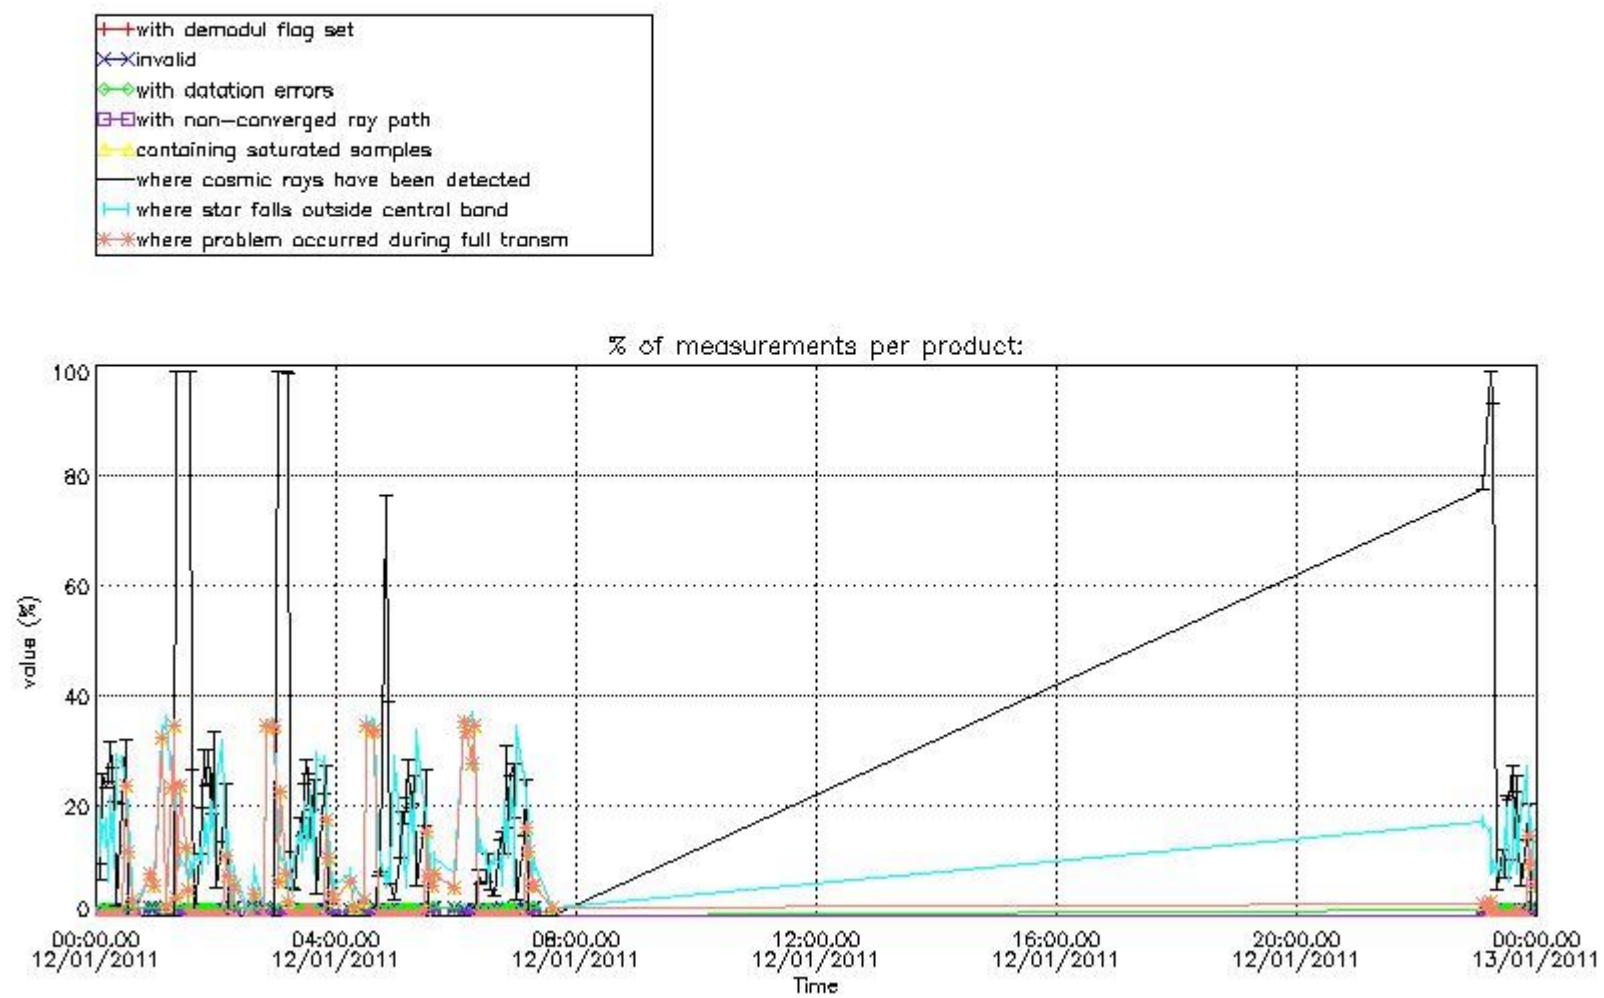

At least one measurement with demodulation flag set:	63.7681 %
Reference spectrum computed from DB:	0.00000 %
Reference spectrum with small number of measurements:	0.00000 %
SATU data not used:	0.00000 %

5.2 Plot quality information per product (time dependant)

5.3 Plot quality information per product (world map)