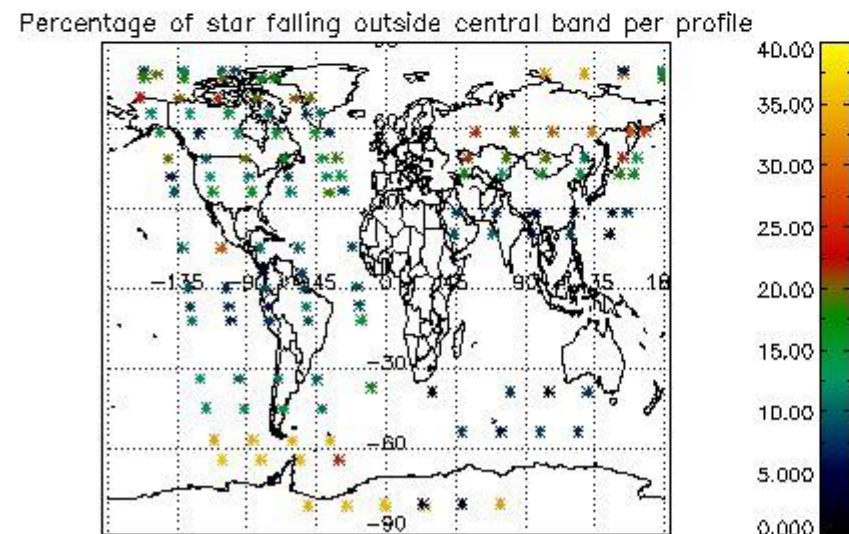

6. Statistics and plot of tangent altitude of the last measurement (DARK & BRIGHT products without errors)

6.1 Statistics on tangent altitude lost:

Statistics	DARK	BRIGHT	TWILIGHT
Mean:	16.925	14.261	NaN
St. deviation:	2.8238	7.7134	NaN
Maximum:	21.324	28.294	NaN
Minimum:	6.6301	3.8079	NaN
Number of data:	52.000	46.000	NaN

6.2 Plot for DARK limb products