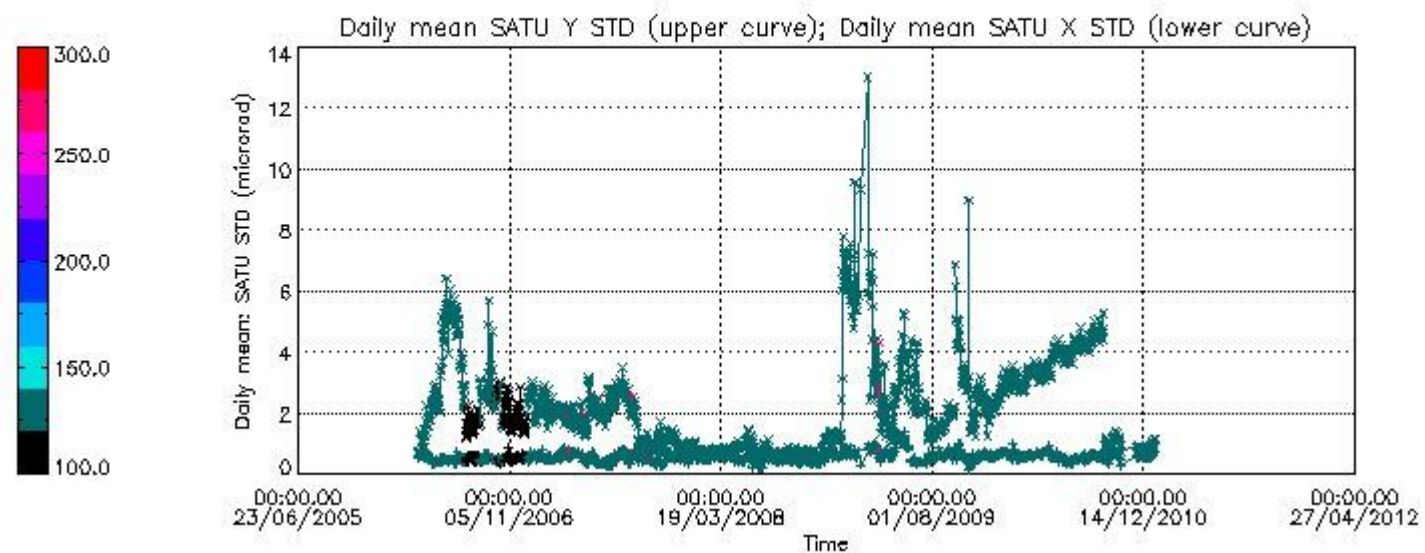

Number of data:	51750.	51750.	41100.	41100.

7.2.2 Trend of daily SATU NEA St. deviation since 1st April 2006 (dark limb)

The long term trend of the SATU 'X' and 'Y' standard deviations should be constant during the whole mission.

The colorbar represents the start tangent altitude (km) of the occultations.

Upper curve: STD of SATU Y axis
Lower curve: STD of SATU X axis

8. Auxiliary Data Files used for the production reported in section 2.4

The number reported in the third column indicates since which file (see list in section 2.4) the corresponding auxiliary file has been used. The fourth column is the date of those product files.

Type	Auxiliary Filename	Used since product	Used since product date
INST_PHYS_CHARACTERISTICS	GOM_INS_AXVIEC20091111_143220_20030716_120000_20500101_000000	1	12-JAN-2011 00:03:18
CALIBRATION_DATABASE	GOM_CAL_AXVIEC20110111_101345_20110110_000000_20500101_000000	1	12-JAN-2011 00:03:18
LEVEL-1B_PROC_CONFIG	GOM_PR1_AXVIEC20091111_145255_20020301_000000_20500101_000000	1	12-JAN-2011 00:03:18
STAR_CATALOGUE	GOM_CAT_AXVIEC20020121_161009_20020101_000000_20200101_000000	1	12-JAN-2011 00:03:18
STELLAR_SPECTRA_DATABANK	GOM_STS_AXVIEC20091111_151504_20020101_160000_20500101_000000	1	12-JAN-2011 00:03:18
ECMWF_FILE	AUX_ECF_AXNECM20110111_054114_20110111_210000_20110112_090000	1	12-JAN-2011 00:03:18
ECMWF_FILE	AUX_ECF_AXNECM20110111_172114_20110112_030000_20110112_150000	69	12-JAN-2011 04:14:33
ECMWF_FILE	AUX_ECA_AXNECM20110112_052113_20110111_210000_20110112_090000	95	12-JAN-2011 05:54:47
ECMWF_FILE	AUX_ECF_AXNECM20110112_052115_20110112_210000_20110113_090000	122	12-JAN-2011 23:04:04
OPTIONAL_ECMWF_FILE	MISSING	1	12-JAN-2011 00:03:18
ORBIT_DATA_FILE	DOR_NAV_OPNPDE20110111_233750_000057383098_00231_46366_2311.N1	1	12-JAN-2011 00:03:18
ORBIT_DATA_FILE	DOR_NAV_OPNPDE20110112_011847_000098823098_00232_46367_2312.N1	21	12-JAN-2011 01:20:53
ORBIT_DATA_FILE	DOR_NAV_OPNPDE20110112_040848_000057383098_00234_46369_2313.N1	69	12-JAN-2011 04:14:33
ORBIT_DATA_FILE	DOR_NAV_OPNPDE20110112_054945_000060573098_00235_46370_2314.N1	95	12-JAN-2011 05:54:47
ORBIT_DATA_FILE	DOR_NAV_OPNPDE20110112_230031_000057383098_00245_46380_2315.N1	122	12-JAN-2011 23:04:04