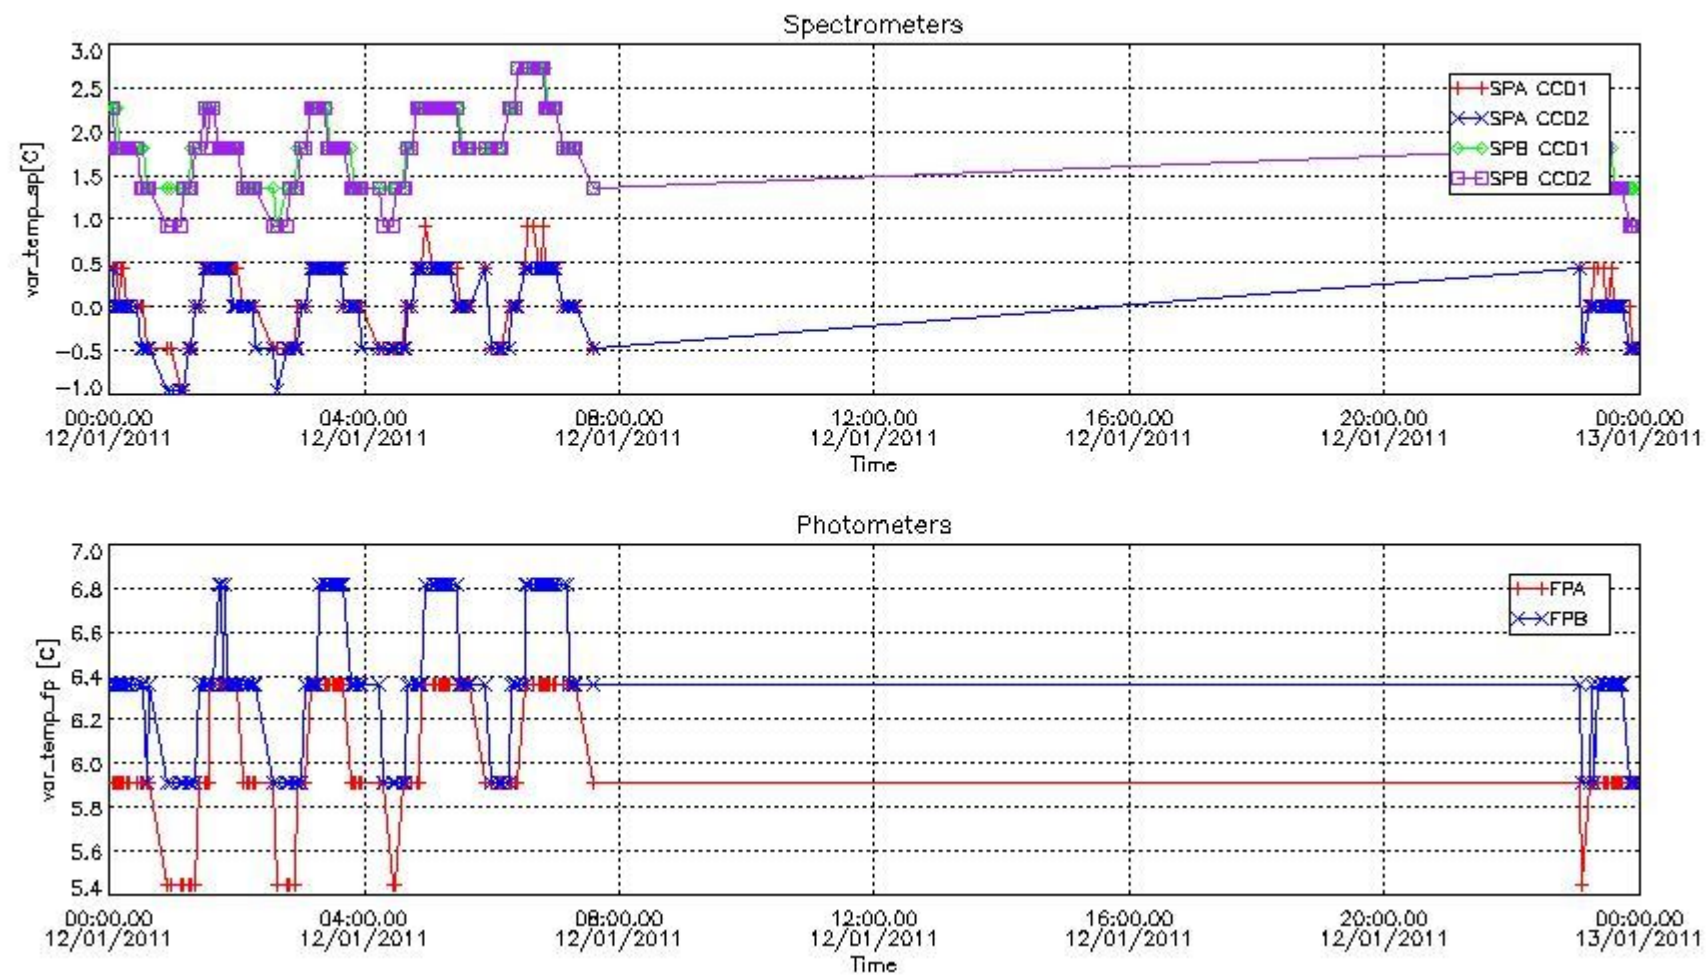

3. Plot of GOMOS spectrometers and photometers temperatures from level 1b data

4. Overview of dark signal processing per product

The Dark Charge (DC) is a temperature-dependant signal added to the useful measurements and it is therefore subtracted from them during the processing. There are two phenomena that produce a continuous increase of the DC: the "hot pixels" (a pixel is "hot" when its DC exceeds by a significant amount its value measured on ground at the same temperature) and the "Random Telegraphic Signal" (abrupt change positive or negative of the CCD pixel signal, random in time, affecting only the DC part of the signal and not the photon generated signal).

In this section a list of products that did not use the Dark Sky Area (DSA) observation for the DC computation is given. It is also provided the mean DC plot per product for dark limb products with no error flag set.

4.1 All products used the DSA observation for the DC computation

4.2 Plot of mean dark charges per product: only products in DARK limb conditions without errors are used