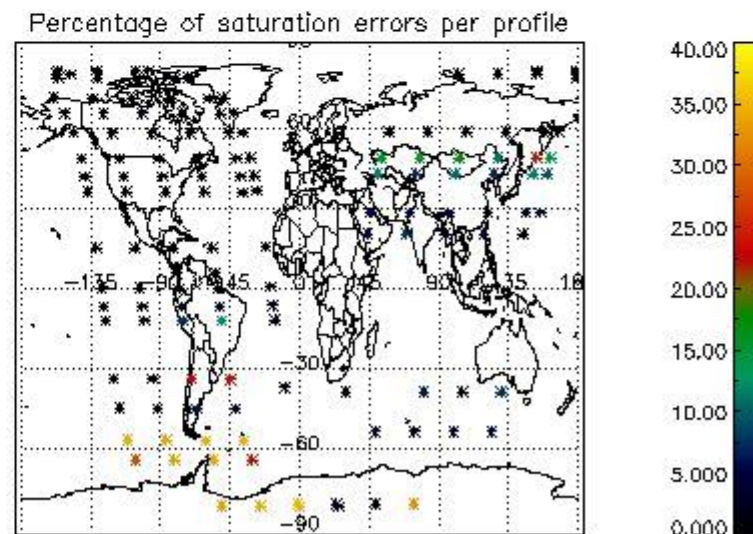

6. Statistics and plot of tangent altitude of the last measurement (DARK & BRIGHT products without errors)

6.1 Statistics on tangent altitude lost:

Statistics	DARK	BRIGHT	TWILIGHT
Mean:	16.925	14.261	NaN
St. deviation:	2.8238	7.7134	NaN
Maximum:	21.324	28.294	NaN
Minimum:	6.6301	3.8079	NaN
Number of data:	52.000	46.000	NaN

6.2 Plot for DARK limb products