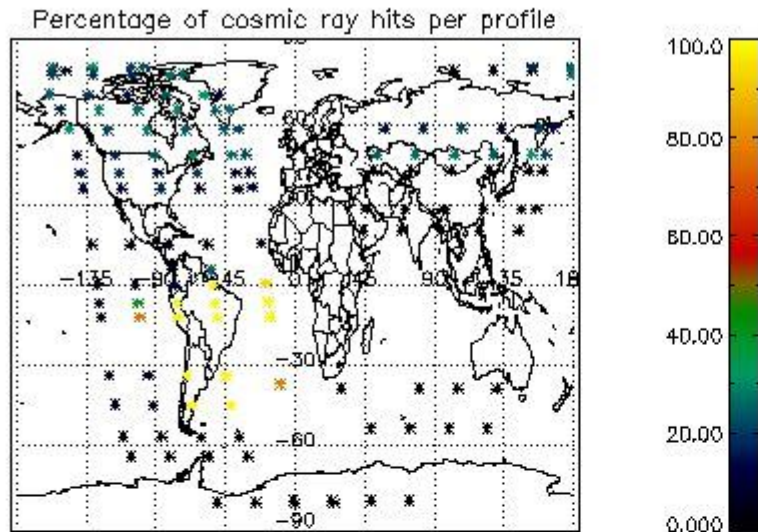

6. Statistics and plot of tangent altitude of the last measurement (DARK & BRIGHT products without errors)

6.1 Statistics on tangent altitude lost:

Statistics	DARK	BRIGHT	TWILIGHT
Mean:	16.925	14.261	NaN
St. deviation:	2.8238	7.7134	NaN
Maximum:	21.324	28.294	NaN
Minimum:	6.6301	3.8079	NaN
Number of data:	52.000	46.000	NaN

6.2 Plot for DARK limb products