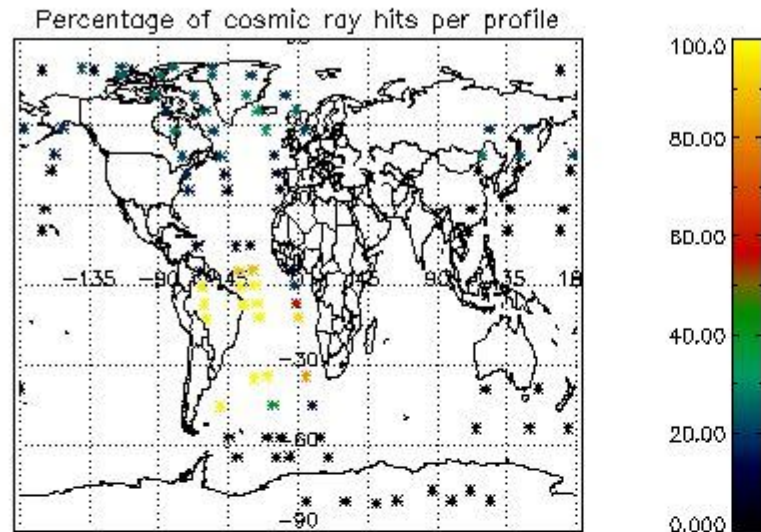

6. Statistics and plot of tangent altitude of the last measurement (DARK & BRIGHT products without errors)

6.1 Statistics on tangent altitude lost:

Statistics	DARK	BRIGHT	TWILIGHT
Mean:	17.529	14.841	NaN
St. deviation:	2.1924	8.7945	NaN
Maximum:	21.471	36.381	NaN
Minimum:	13.320	3.8239	NaN
Number of data:	36.000	33.000	NaN

6.2 Plot for DARK limb products