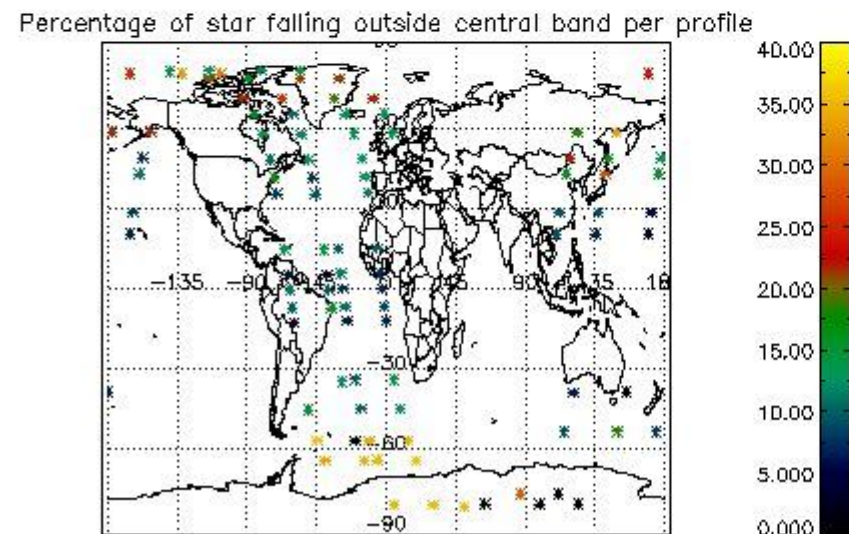

6. Statistics and plot of tangent altitude of the last measurement (DARK & BRIGHT products without errors)

6.1 Statistics on tangent altitude lost:

Statistics	DARK	BRIGHT	TWILIGHT
Mean:	17.529	14.841	NaN
St. deviation:	2.1924	8.7945	NaN
Maximum:	21.471	36.381	NaN
Minimum:	13.320	3.8239	NaN
Number of data:	36.000	33.000	NaN

6.2 Plot for DARK limb products