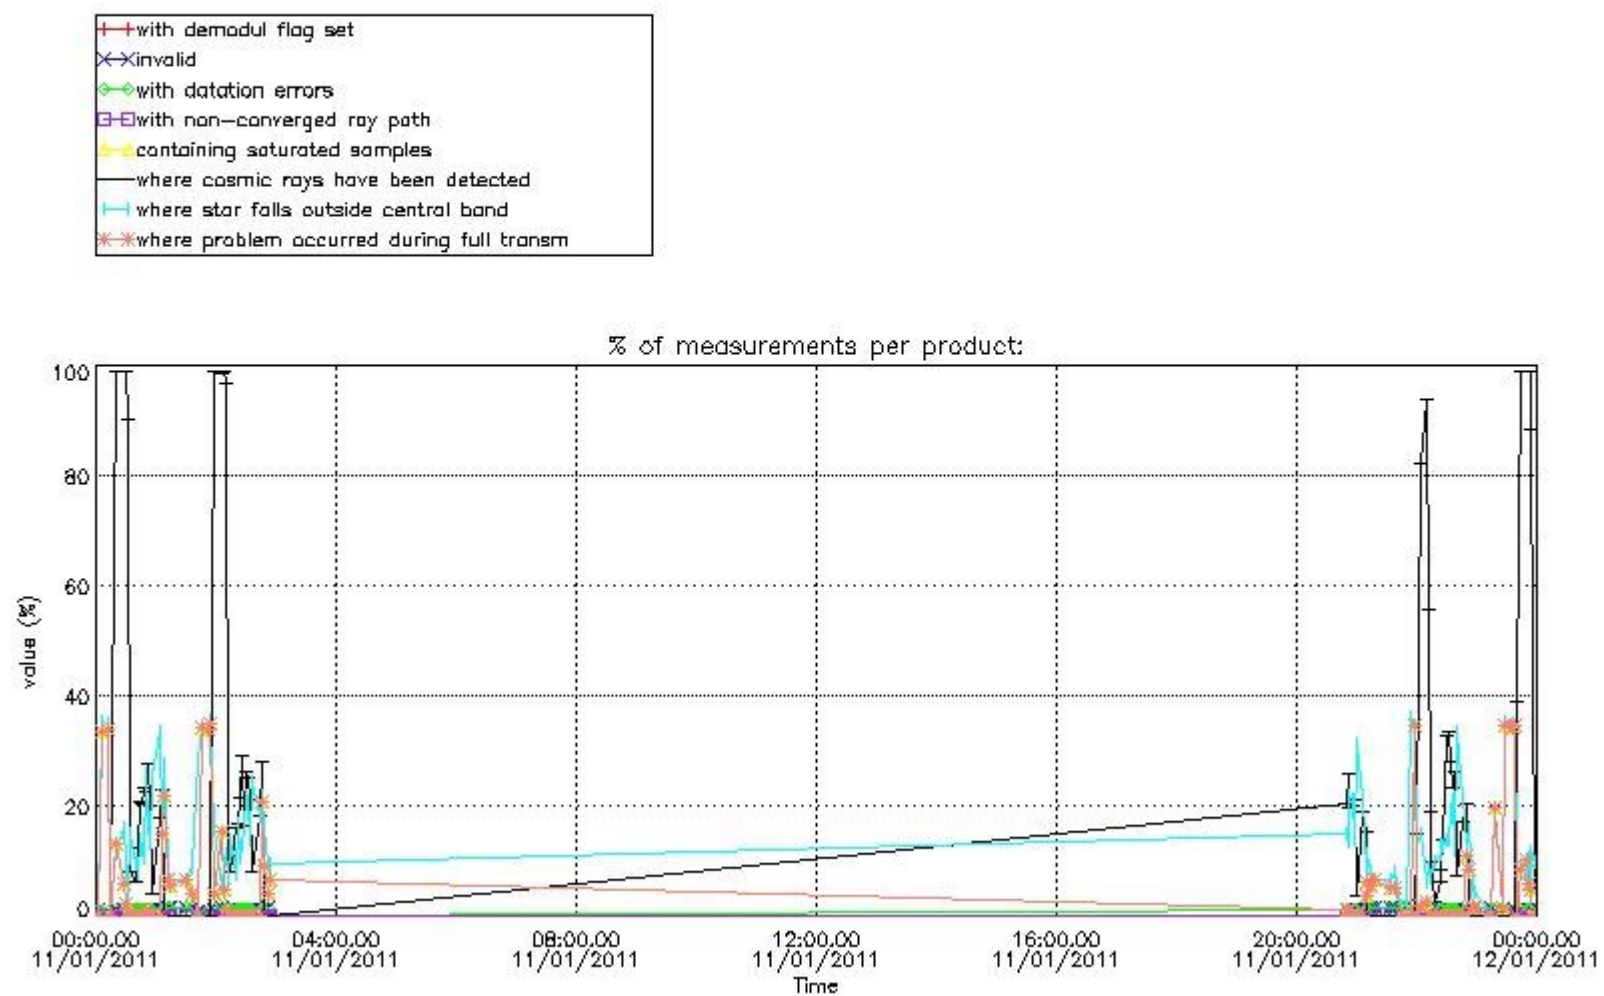

at measurement level and information extracted from the Quality Summary dataset. Only products without errors (error flag in the MPH set to "0") are used.

5.1 Percentage of products during reporting period with:

At least one measurement with demodulation flag set:	61.0000 %
Reference spectrum computed from DB:	0.00000 %
Reference spectrum with small number of measurements:	0.00000 %
SATU data not used:	0.00000 %

5.2 Plot quality information per product (time dependant)

5.3 Plot quality information per product (world map)