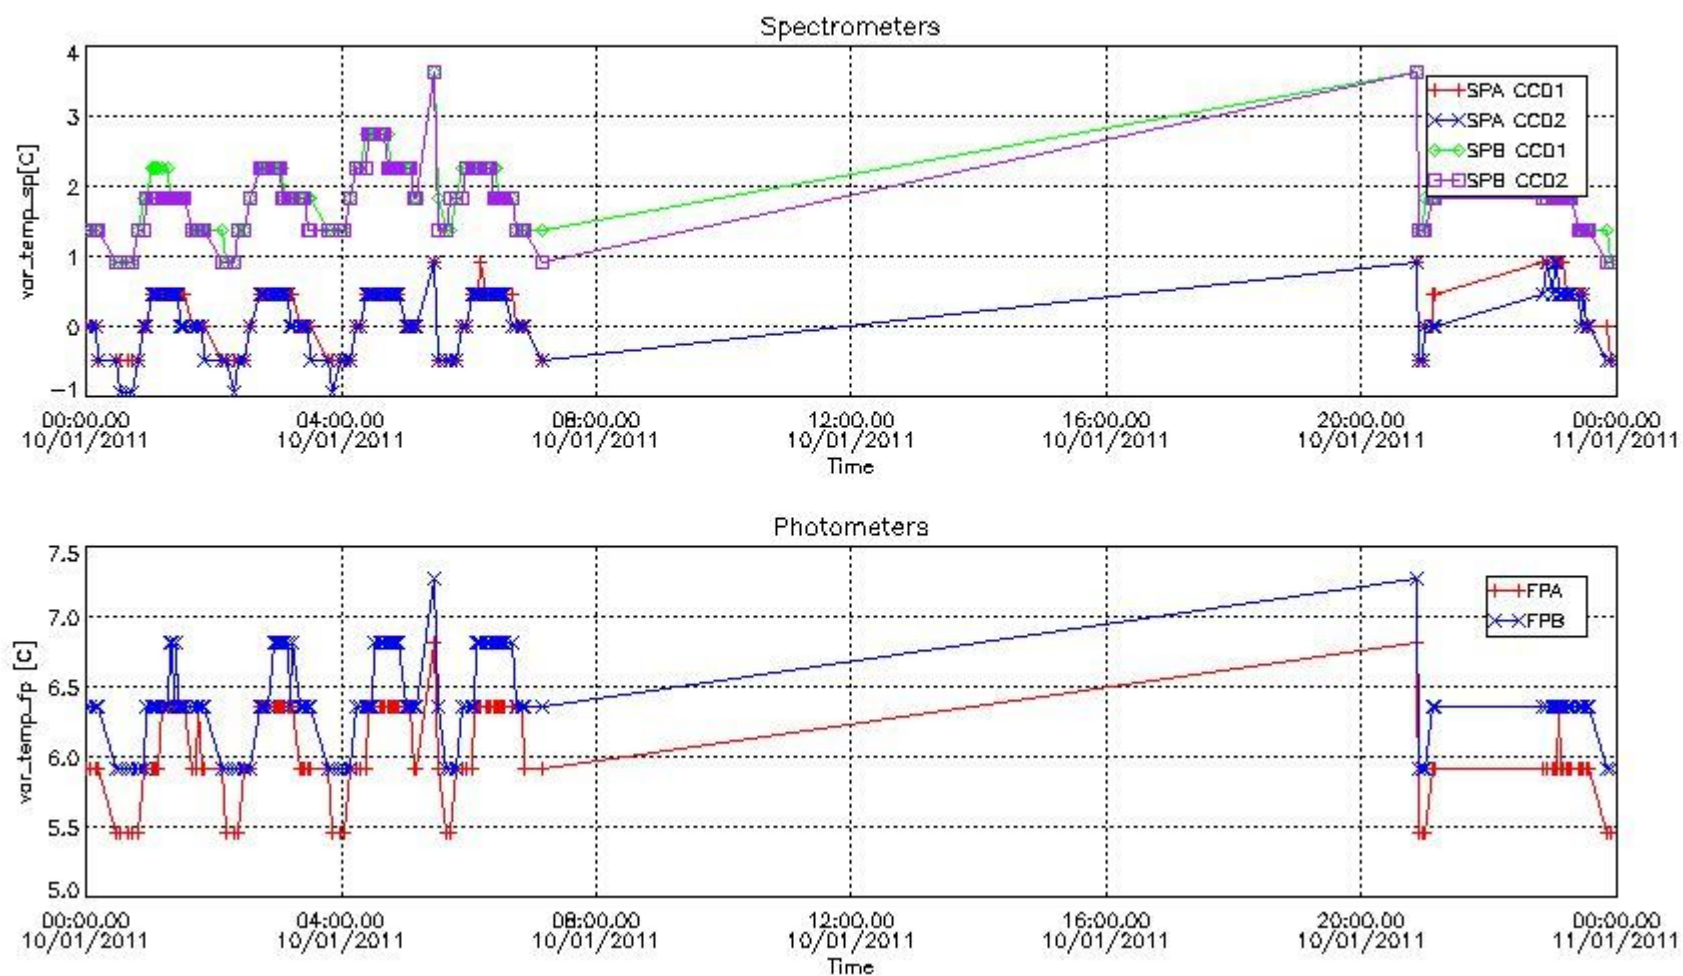

129	GOM_TRA_1PNPDE20110110_232605_000000413098_00217_46352_3137.N1	10-JAN-2011 23:26:05	Twilight_stray	40.500	44	24Gam Gem	1.9280	11000.	81	46352	No
130	GOM_TRA_1PNPDE20110110_232746_000000393098_00217_46352_3138.N1	10-JAN-2011 23:27:46	Bright	38.500	151	13Mu Gem	2.8900	3000.0	77	46352	No
131	GOM_TRA_1PNPDE20110110_233152_000000363098_00217_46352_3139.N1	10-JAN-2011 23:31:52	Bright	36.000	107	37The Aur	2.6490	11000.	72	46352	No
132	GOM_TRA_1PNPDE20110110_233403_000000373098_00217_46352_3140.N1	10-JAN-2011 23:34:03	Bright	36.500	42	34Bet Aur	1.9000	10200.	73	46352	No
133	GOM_TRA_1PNPDE20110110_235037_000000353098_00217_46352_3141.N1	10-JAN-2011 23:50:37	Bright	35.000	60	7Bet UMi	2.0810	3950.0	70	46352	No
134	GOM_TRA_1PNPDE20110110_235447_000000383098_00217_46352_3142.N1	10-JAN-2011 23:54:47	Bright	37.500	119	14Eta Dra	2.7270	4700.0	75	46352	No

3. Plot of GOMOS spectrometers and photometers temperatures from level 1b data

4. Overview of dark signal processing per product

The Dark Charge (DC) is a temperature-dependant signal added to the useful measurements and it is therefore subtracted from them during the processing. There are two phenomena that produce a continuous increase of the DC: the "hot pixels" (a pixel is "hot" when its DC exceeds by a significant amount its value measured on ground at the same temperature) and the "Random Telegraphic Signal" (abrupt change positive or negative of the CCD pixel signal, random in time, affecting only the DC part of the signal and not the photon generated signal).

In this section a list of products that did not use the Dark Sky Area (DSA) observation for the DC computation is given. It is also provided the mean DC plot per product for dark limb products with no error flag set.

4.1 These products did not use the DSA observation for DC computation:

Product name	DC information
GOM_TRA_1PNPDE20110110_205113_000000433098_00215_46350_3100.N1	DC map with no T dep.
GOM_TRA_1PNPDE20110110_205324_000000553098_00215_46350_3101.N1	DC map used
GOM_TRA_1PNPDE20110110_205643_000000473098_00215_46350_3102.N1	DC map used
GOM_TRA_1PNPDE20110110_205945_000000493098_00215_46350_3103.N1	DC map used