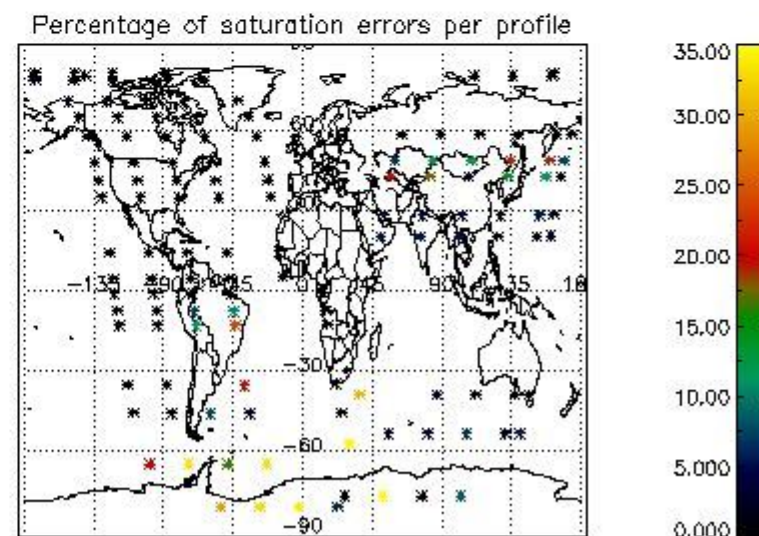

6. Statistics and plot of tangent altitude of the last measurement (DARK & BRIGHT products without errors)

6.1 Statistics on tangent altitude lost:

Statistics	DARK	BRIGHT	TWILIGHT
Mean:	17.296	15.197	NaN
St. deviation:	2.5144	8.6327	NaN
Maximum:	21.571	31.667	NaN
Minimum:	10.796	3.7654	NaN
Number of data:	50.000	41.000	NaN

6.2 Plot for DARK limb products