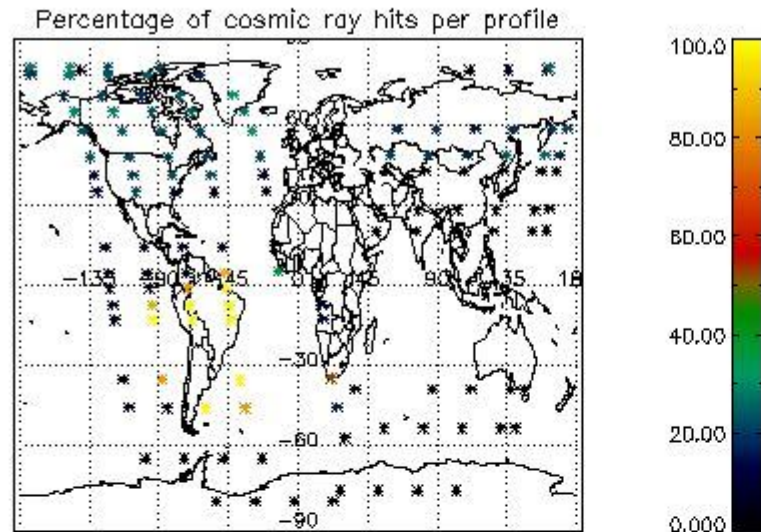

6. Statistics and plot of tangent altitude of the last measurement (DARK & BRIGHT products without errors)

6.1 Statistics on tangent altitude lost:

Statistics	DARK	BRIGHT	TWILIGHT
Mean:	17.296	15.197	NaN
St. deviation:	2.5144	8.6327	NaN
Maximum:	21.571	31.667	NaN
Minimum:	10.796	3.7654	NaN
Number of data:	50.000	41.000	NaN

6.2 Plot for DARK limb products