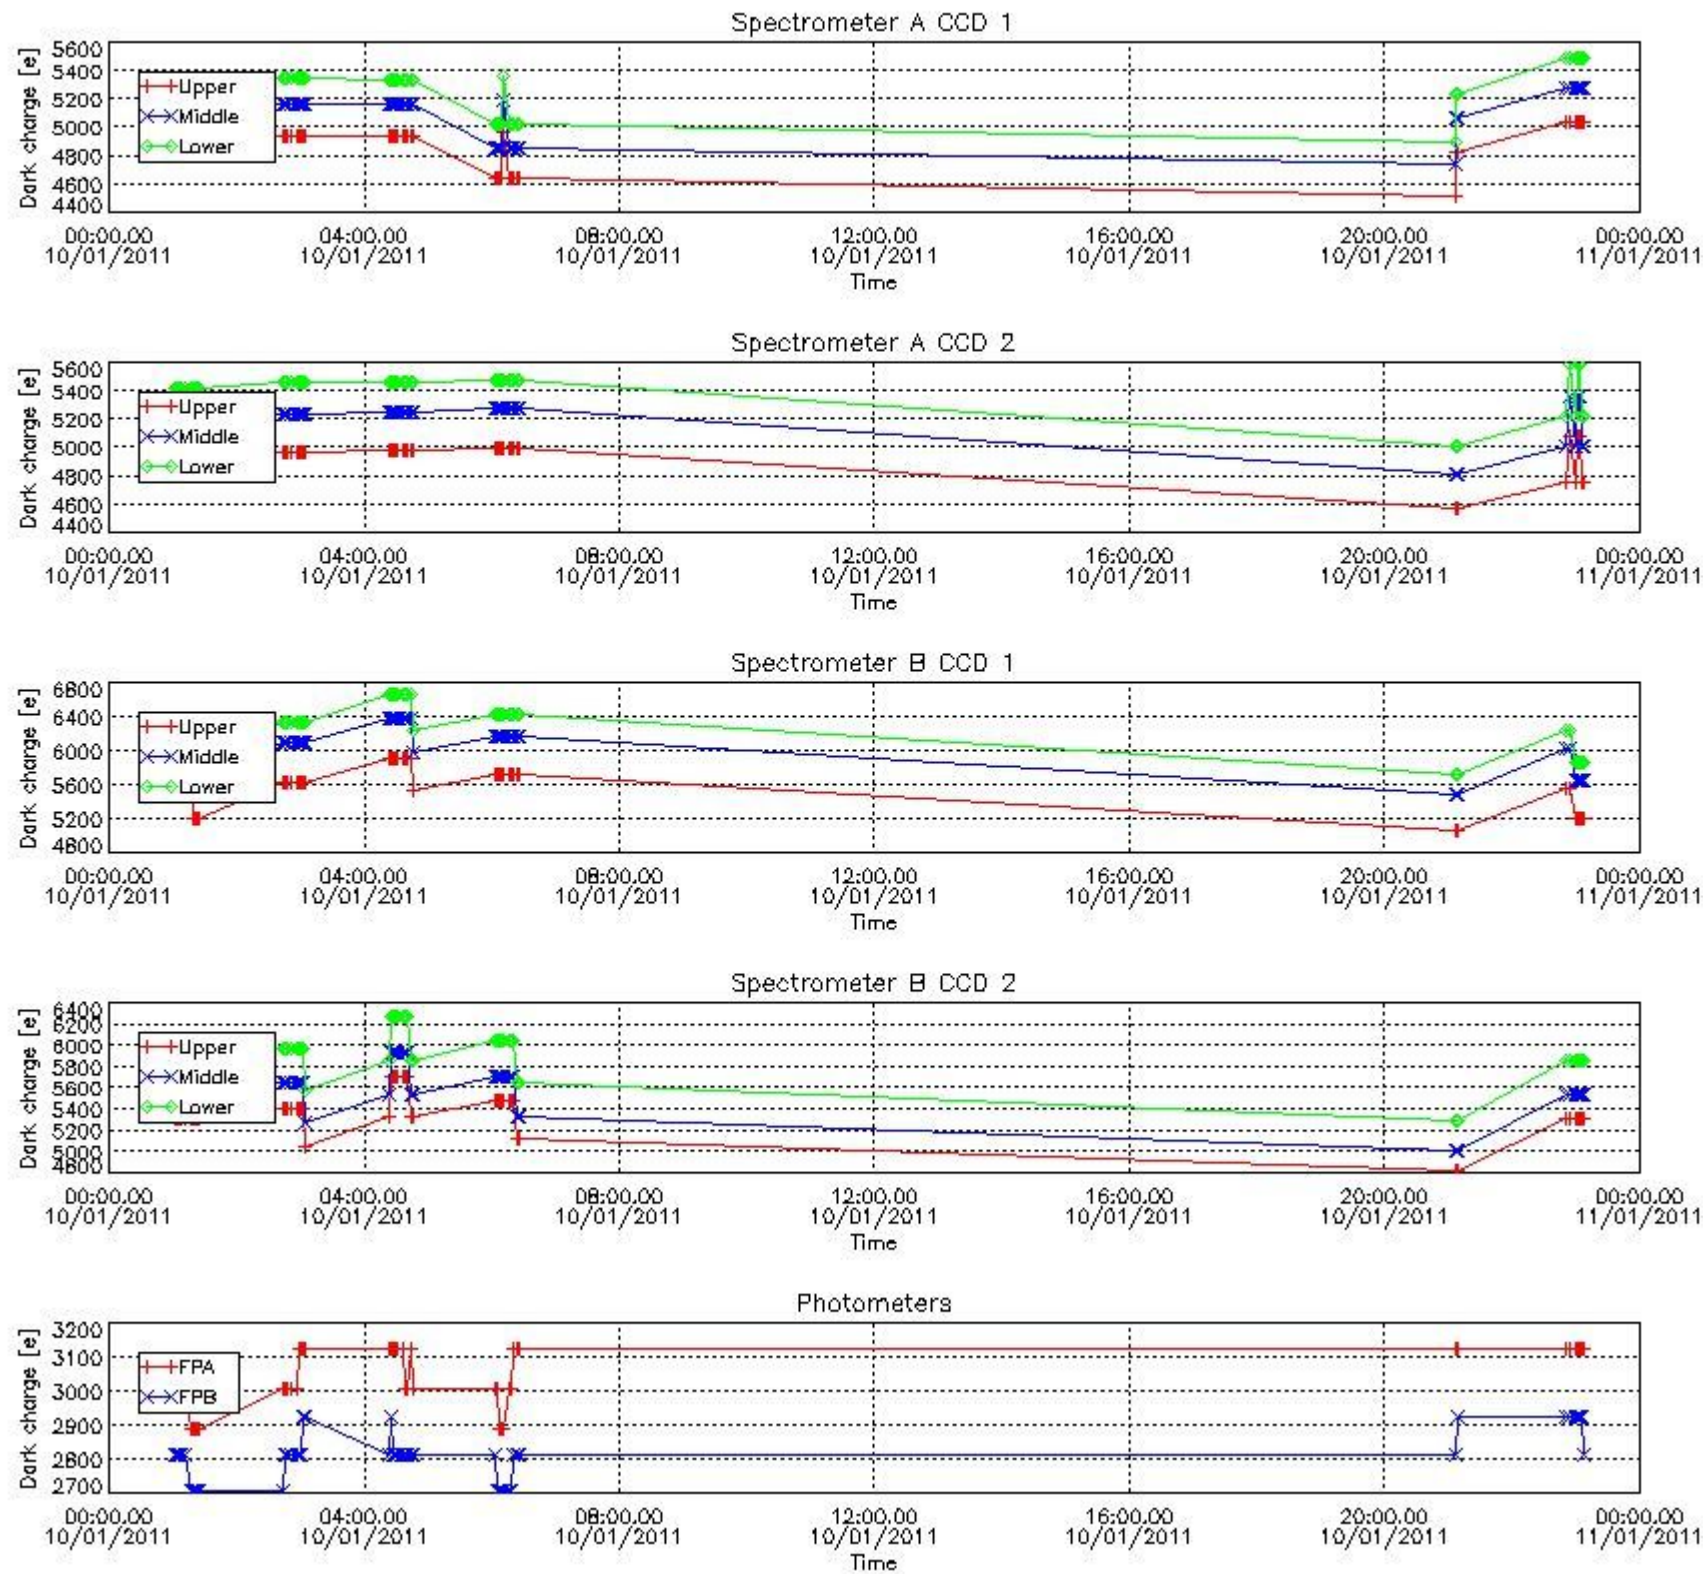

GOM_TRA_1PNPDE20110110_210557_000000413098_00215_46350_3104.N1	DC map used
GOM_TRA_1PNPDE20110110_210727_000000393098_00215_46350_3105.N1	DC map used
GOM_TRA_1PNPDE20110110_210918_000000423098_00215_46350_3106.N1	DC map used

4.2 Plot of mean dark charges per product: only products in DARK limb conditions without errors are used

5. Demodulation flag and quality information monitoring

In this section it is presented the modulation information extracted from the pcd (product confidence data) at measurement level and information extracted from the Quality Summary dataset. Only products without errors