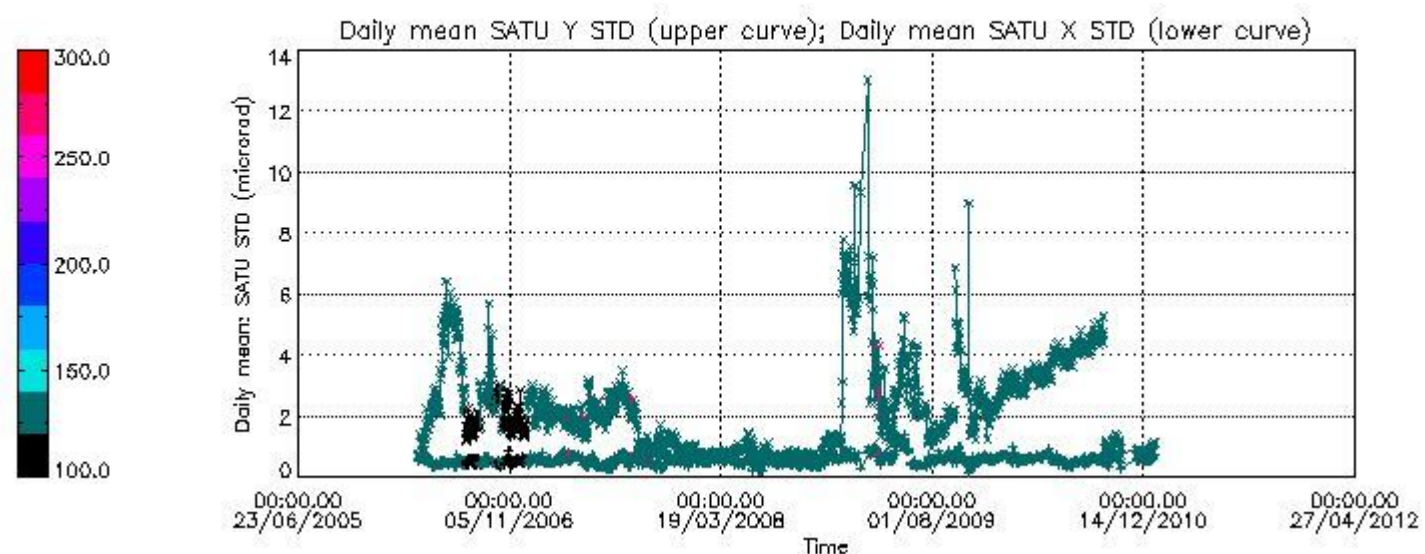

Number of data:	50050.	50050.	38350.	38350.

7.2.2 Trend of daily SATU NEA St. deviation since 1st April 2006 (dark limb)

The long term trend of the SATU 'X' and 'Y' standard deviations should be constant during the whole mission.

The colorbar represents the start tangent altitude (km) of the occultations.

Upper curve: STD of SATU Y axis

Lower curve: STD of SATU X axis

8. Auxiliary Data Files used for the production reported in section 2.4

The number reported in the third column indicates since which file (see list in section 2.4) the corresponding auxiliary file has been used. The fourth column is the date of those product files.

Type	Auxiliary Filename	Used since product	Used since product date
INST_PHYS_CHARACTERISTICS	GOM_INS_AXVIEC20091111_143220_20030716_120000_20500101_000000	1	10-JAN-2011 00:00:07
CALIBRATION_DATABASE	GOM_CAL_AXVIEC20101227_083101_20101226_000000_20500101_000000	1	10-JAN-2011 00:00:07
LEVEL-1B_PROC_CONFIG	GOM_PR1_AXVIEC20091111_145255_20020301_000000_20500101_000000	1	10-JAN-2011 00:00:07
STAR_CATALOGUE	GOM_CAT_AXVIEC20020121_161009_20020101_000000_20200101_000000	1	10-JAN-2011 00:00:07
STELLAR_SPECTRA_DATABANK	GOM_STS_AXVIEC20091111_151504_20020101_160000_20500101_000000	1	10-JAN-2011 00:00:07
ECMWF_FILE	AUX_ECF_AXNECM20110109_054114_20110109_210000_20110110_090000	1	10-JAN-2011 00:00:07
ECMWF_FILE	AUX_ECF_AXNECM20110109_174114_20110110_030000_20110110_150000	57	10-JAN-2011 03:47:51
ECMWF_FILE	AUX_ECA_AXNECM20110110_052113_20110109_210000_20110110_090000	83	10-JAN-2011 05:28:05
ECMWF_FILE	AUX_ECF_AXNECM20110110_054113_20110110_150000_20110111_030000	110	10-JAN-2011 20:51:13
ECMWF_FILE	AUX_ECF_AXNECM20110110_054114_20110110_210000_20110111_090000	117	10-JAN-2011 22:51:07
OPTIONAL_ECMWF_FILE	MISSING	1	10-JAN-2011 00:00:07
ORBIT_DATA_FILE	DOR_NAV_OPNPDE20110109_231132_000057383098_00202_46337_2298.N1	1	10-JAN-2011 00:00:07
ORBIT_DATA_FILE	DOR_NAV_OPNPDE20110110_005229_000098823098_00203_46338_2299.N1	12	10-JAN-2011 00:56:47
ORBIT_DATA_FILE	DOR_NAV_OPNPDE20110110_034230_000057383098_00205_46340_2300.N1	57	10-JAN-2011 03:47:51
ORBIT_DATA_FILE	DOR_NAV_OPNPDE20110110_052327_000057383098_00206_46341_2301.N1	83	10-JAN-2011 05:28:05
ORBIT_DATA_FILE	DOR_NAV_OPNPDE20110110_204757_000060573098_00215_46350_2303.N1	110	10-JAN-2011 20:51:13
ORBIT_DATA_FILE	DOR_NAV_OPNPDE20110110_223413_000054193098_00216_46351_2304.N1	117	10-JAN-2011 22:51:07