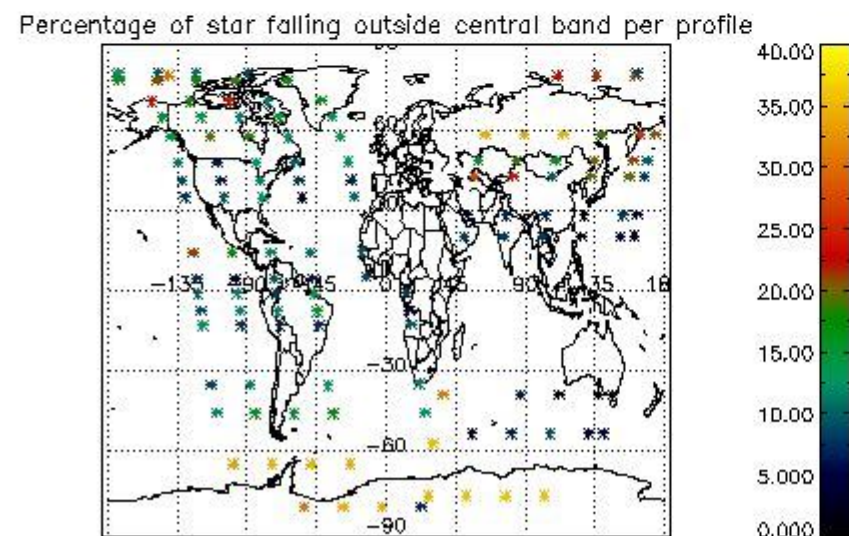

6. Statistics and plot of tangent altitude of the last measurement (DARK & BRIGHT products without errors)

6.1 Statistics on tangent altitude lost:

Statistics	DARK	BRIGHT	TWILIGHT
Mean:	17.296	15.197	NaN
St. deviation:	2.5144	8.6327	NaN
Maximum:	21.571	31.667	NaN
Minimum:	10.796	3.7654	NaN
Number of data:	50.000	41.000	NaN

6.2 Plot for DARK limb products