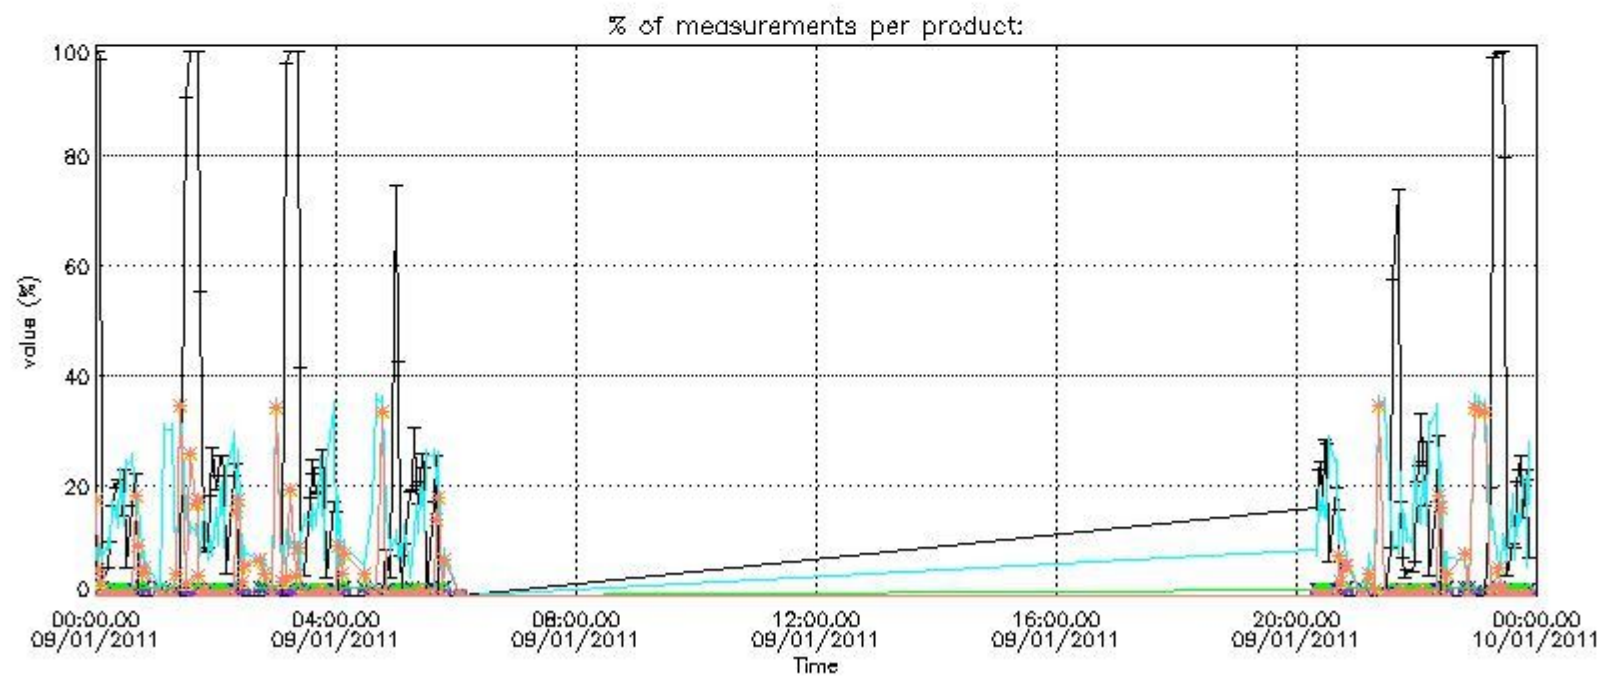

(error flag in the MPH set to "0") are used.

5.1 Percentage of products during reporting period with:

At least one measurement with demodulation flag set:	68.3871 %
Reference spectrum computed from DB:	0.00000 %
Reference spectrum with small number of measurements:	0.00000 %
SATU data not used:	0.00000 %

5.2 Plot quality information per product (time dependant)

5.3 Plot quality information per product (world map)