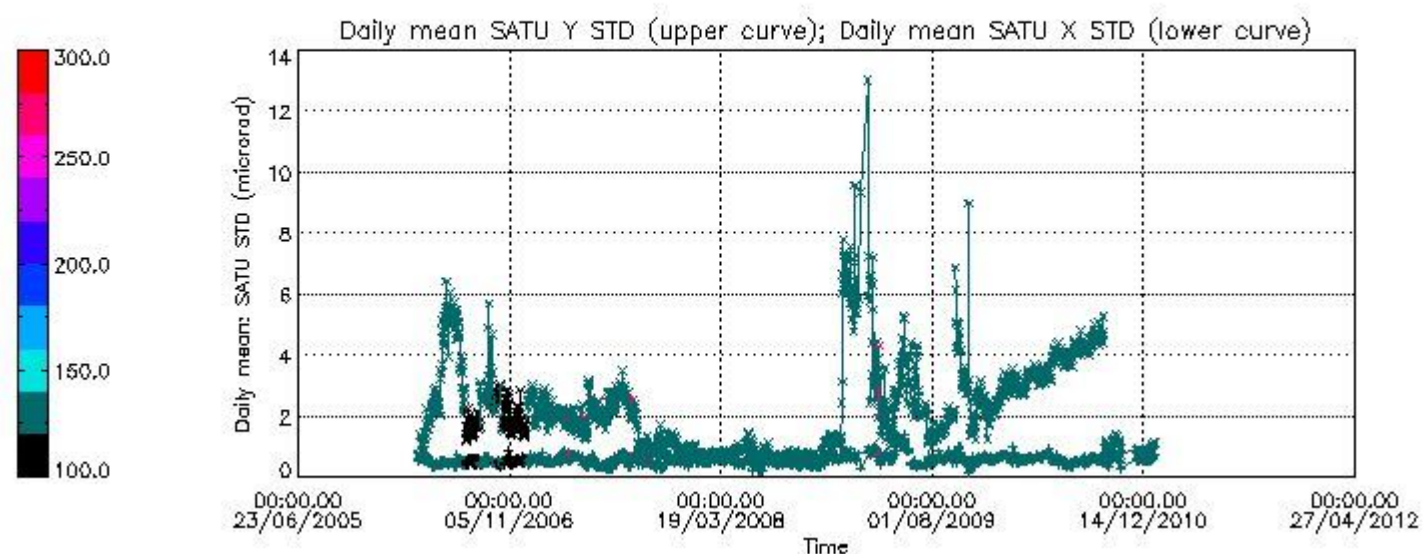

Number of data:	62200.	62200.	39600.	39600.

7.2.2 Trend of daily SATU NEA St. deviation since 1st April 2006 (dark limb)

The long term trend of the SATU 'X' and 'Y' standard deviations should be constant during the whole mission.

The colorbar represents the start tangent altitude (km) of the occultations.

Upper curve: STD of SATU Y axis

Lower curve: STD of SATU X axis

8. Auxiliary Data Files used for the production reported in section 2.4

The number reported in the third column indicates since which file (see list in section 2.4) the corresponding auxiliary file has been used. The fourth column is the date of those product files.

Type	Auxiliary Filename	Used since product	Used since product date
INST_PHYS_CHARACTERISTICS	GOM_INS_AXVIEC20091111_143220_20030716_120000_20500101_000000	1	09-JAN-2011 00:00:53
CALIBRATION_DATABASE	GOM_CAL_AXVIEC20101227_083101_20101226_000000_20500101_000000	1	09-JAN-2011 00:00:53
LEVEL-1B_PROC_CONFIG	GOM_PR1_AXVIEC20091111_145255_20020301_000000_20500101_000000	1	09-JAN-2011 00:00:53
STAR_CATALOGUE	GOM_CAT_AXVIEC20020121_161009_20020101_000000_20200101_000000	1	09-JAN-2011 00:00:53
STELLAR_SPECTRA_DATABANK	GOM_STS_AXVIEC20091111_151504_20020101_160000_20500101_000000	1	09-JAN-2011 00:00:53
ECMWF_FILE	AUX_ECF_AXNECM20110108_054113_20110108_210000_20110109_090000	1	09-JAN-2011 00:00:53
ECMWF_FILE	AUX_ECF_AXNECM20110108_172759_20110109_030000_20110109_150000	71	09-JAN-2011 04:24:36
ECMWF_FILE	AUX_ECF_AXNECM20110109_054114_20110109_150000_20110110_030000	98	09-JAN-2011 20:19:20
ECMWF_FILE	AUX_ECF_AXNECM20110109_054114_20110109_210000_20110110_090000	115	09-JAN-2011 21:33:18
OPTIONAL_ECMWF_FILE	MISSING	1	09-JAN-2011 00:00:53
ORBIT_DATA_FILE	DOR_NAV_OPNPDE20110108_234852_000057383098_00188_46323_2292.N1	1	09-JAN-2011 00:00:53
ORBIT_DATA_FILE	DOR_NAV_OPNPDE20110109_012430_000041443098_00189_46324_2293.N1	24	09-JAN-2011 01:30:22
ORBIT_DATA_FILE	DOR_NAV_OPNPDE20110109_023853_000057383098_00190_46325_2294.N1	45	09-JAN-2011 02:44:22
ORBIT_DATA_FILE	DOR_NAV_OPNPDE20110109_041950_000057383098_00191_46326_2295.N1	71	09-JAN-2011 04:24:36
ORBIT_DATA_FILE	DOR_NAV_OPNPDE20110109_201612_000041443098_00201_46336_2296.N1	98	09-JAN-2011 20:19:20
ORBIT_DATA_FILE	DOR_NAV_OPNPDE20110109_213035_000057383098_00201_46336_2297.N1	115	09-JAN-2011 21:33:18
ORBIT_DATA_FILE	DOR_NAV_OPNPDE20110109_231132_000057383098_00202_46337_2298.N1	142	09-JAN-2011 23:16:32