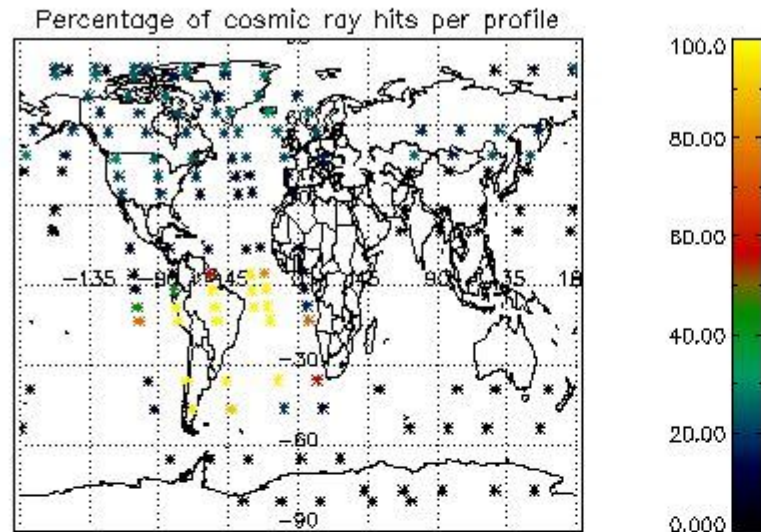

6. Statistics and plot of tangent altitude of the last measurement (DARK & BRIGHT products without errors)

6.1 Statistics on tangent altitude lost:

Statistics	DARK	BRIGHT	TWILIGHT
Mean:	16.942	15.603	NaN
St. deviation:	2.7380	7.8510	NaN
Maximum:	21.592	30.197	NaN
Minimum:	8.9396	3.8009	NaN
Number of data:	62.000	42.000	NaN

6.2 Plot for DARK limb products