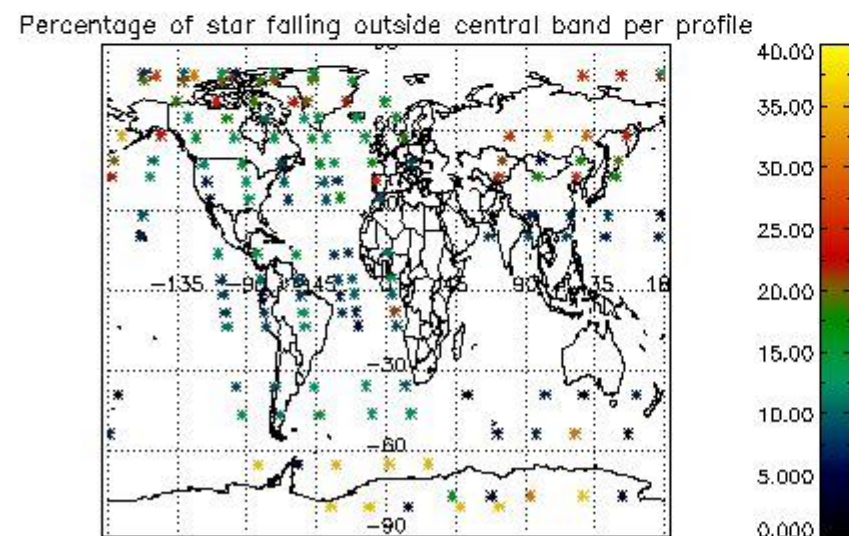

6. Statistics and plot of tangent altitude of the last measurement (DARK & BRIGHT products without errors)

6.1 Statistics on tangent altitude lost:

Statistics	DARK	BRIGHT	TWILIGHT
Mean:	16.942	15.603	NaN
St. deviation:	2.7380	7.8510	NaN
Maximum:	21.592	30.197	NaN
Minimum:	8.9396	3.8009	NaN
Number of data:	62.000	42.000	NaN

6.2 Plot for DARK limb products