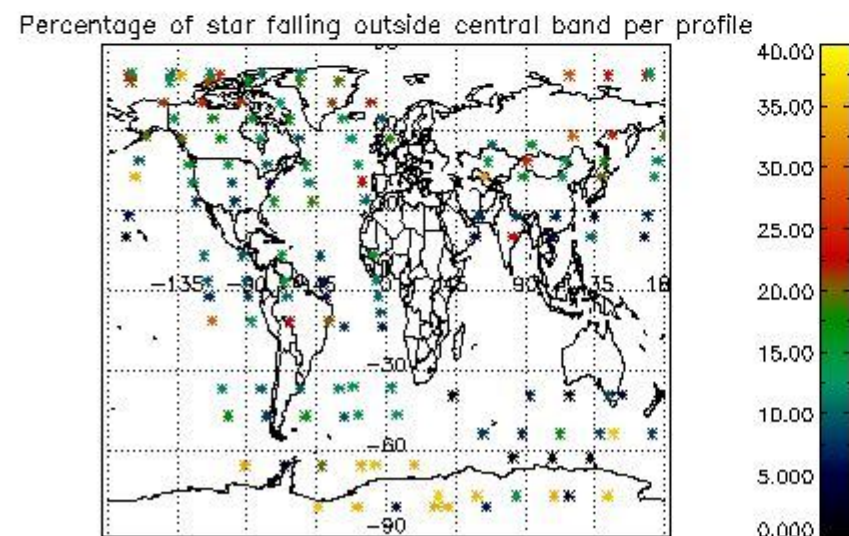

6. Statistics and plot of tangent altitude of the last measurement (DARK & BRIGHT products without errors)

6.1 Statistics on tangent altitude lost:

Statistics	DARK	BRIGHT	TWILIGHT
Mean:	15.762	14.613	NaN
St. deviation:	3.4731	7.8396	NaN
Maximum:	20.998	30.447	NaN
Minimum:	5.8954	3.3972	NaN
Number of data:	53.000	51.000	NaN

6.2 Plot for DARK limb products