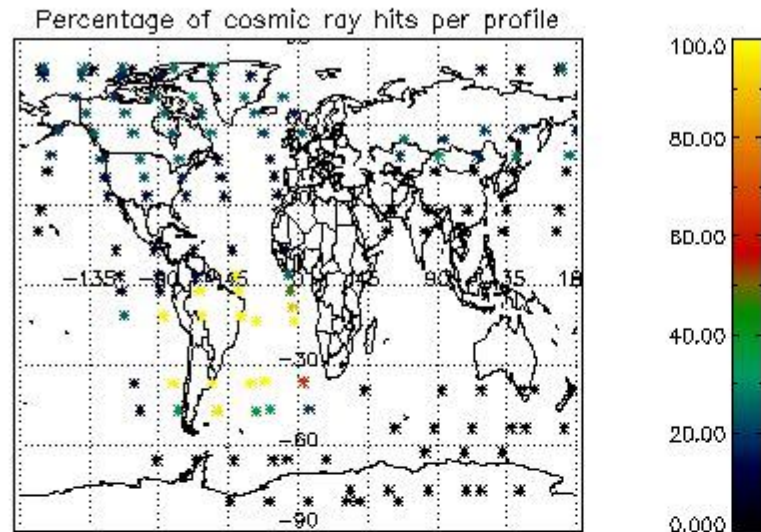

6. Statistics and plot of tangent altitude of the last measurement (DARK & BRIGHT products without errors)

6.1 Statistics on tangent altitude lost:

Statistics	DARK	BRIGHT	TWILIGHT
Mean:	15.762	14.613	NaN
St. deviation:	3.4731	7.8396	NaN
Maximum:	20.998	30.447	NaN
Minimum:	5.8954	3.3972	NaN
Number of data:	53.000	51.000	NaN

6.2 Plot for DARK limb products