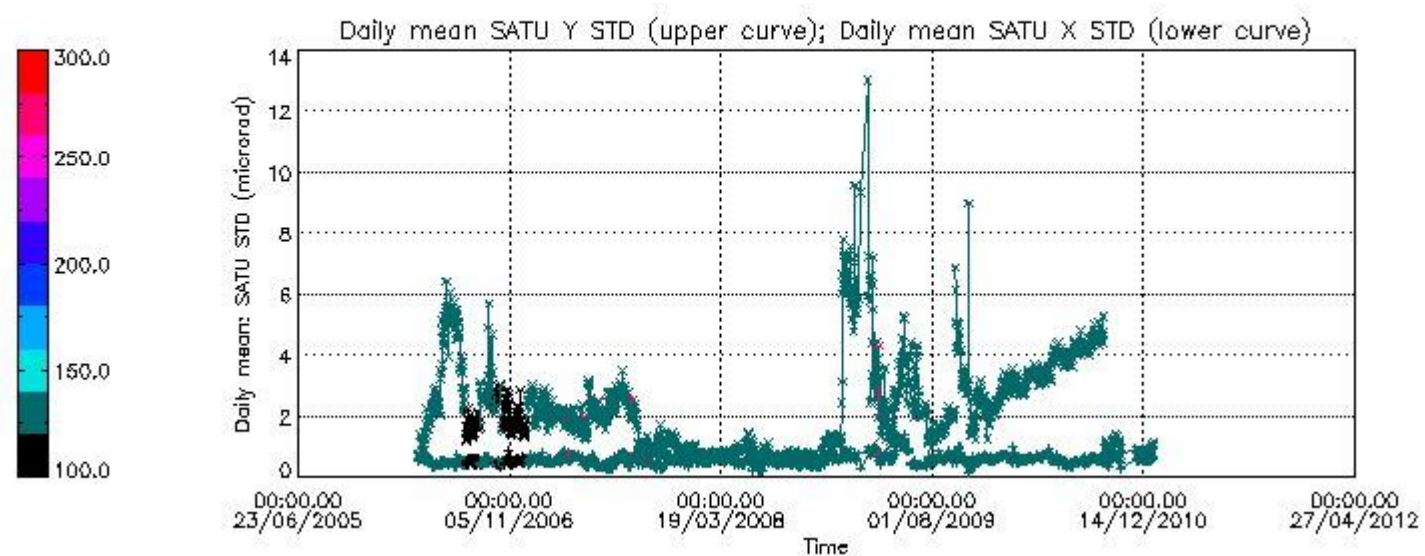

Number of data:	53600.	53600.	48800.	48800.

7.2.2 Trend of daily SATU NEA St. deviation since 1st April 2006 (dark limb)

The long term trend of the SATU 'X' and 'Y' standard deviations should be constant during the whole mission.

The colorbar represents the start tangent altitude (km) of the occultations.

Upper curve: STD of SATU Y axis

Lower curve: STD of SATU X axis

8. Auxiliary Data Files used for the production reported in section 2.4

The number reported in the third column indicates since which file (see list in section 2.4) the corresponding auxiliary file has been used. The fourth column is the date of those product files.

Type	Auxiliary Filename	Used since product	Used since product date
INST_PHYS_CHARACTERISTICS	GOM_INS_AXVIEC20091111_143220_20030716_120000_20500101_000000	1	08-JAN-2011 00:00:40
CALIBRATION_DATABASE	GOM_CAL_AXVIEC20101227_083101_20101226_000000_20500101_000000	1	08-JAN-2011 00:00:40
LEVEL-1B_PROC_CONFIG	GOM_PR1_AXVIEC20091111_145255_20020301_000000_20500101_000000	1	08-JAN-2011 00:00:40
STAR_CATALOGUE	GOM_CAT_AXVIEC20020121_161009_20020101_000000_20200101_000000	1	08-JAN-2011 00:00:40
STELLAR_SPECTRA_DATABANK	GOM_STS_AXVIEC20091111_151504_20020101_160000_20500101_000000	1	08-JAN-2011 00:00:40
ECMWF_FILE	AUX_ECF_AXNECM20110107_054113_20110107_210000_20110108_090000	1	08-JAN-2011 00:00:40
ECMWF_FILE	AUX_ECF_AXNECM20110107_172114_20110108_030000_20110108_150000	53	08-JAN-2011 03:21:08
ECMWF_FILE	AUX_ECF_AXNECM20110108_054113_20110108_150000_20110109_030000	105	08-JAN-2011 20:58:44
ECMWF_FILE	AUX_ECF_AXNECM20110108_054113_20110108_210000_20110109_090000	121	08-JAN-2011 22:09:53
OPTIONAL_ECMWF_FILE	MISSING	1	08-JAN-2011 00:00:40
ORBIT_DATA_FILE	DOR_NAV_OPNPDE20110107_224514_000057383098_00173_46308_2285.N1	1	08-JAN-2011 00:00:40
ORBIT_DATA_FILE	DOR_NAV_OPNPDE20110108_002611_000054193098_00174_46309_2286.N1	8	08-JAN-2011 00:29:37
ORBIT_DATA_FILE	DOR_NAV_OPNPDE20110108_020150_000041443098_00175_46310_2287.N1	33	08-JAN-2011 02:06:57
ORBIT_DATA_FILE	DOR_NAV_OPNPDE20110108_031613_000057383098_00176_46311_2288.N1	53	08-JAN-2011 03:21:08
ORBIT_DATA_FILE	DOR_NAV_OPNPDE20110108_045710_000057383098_00177_46312_2289.N1	79	08-JAN-2011 05:01:22
ORBIT_DATA_FILE	DOR_NAV_OPNPDE20110108_205332_000041443098_00187_46322_2290.N1	105	08-JAN-2011 20:58:44
ORBIT_DATA_FILE	DOR_NAV_OPNPDE20110108_220755_000057383098_00187_46322_2291.N1	121	08-JAN-2011 22:09:53
ORBIT_DATA_FILE	DOR_NAV_OPNPDE20110108_234852_000057383098_00188_46323_2292.N1	148	08-JAN-2011 23:53:04