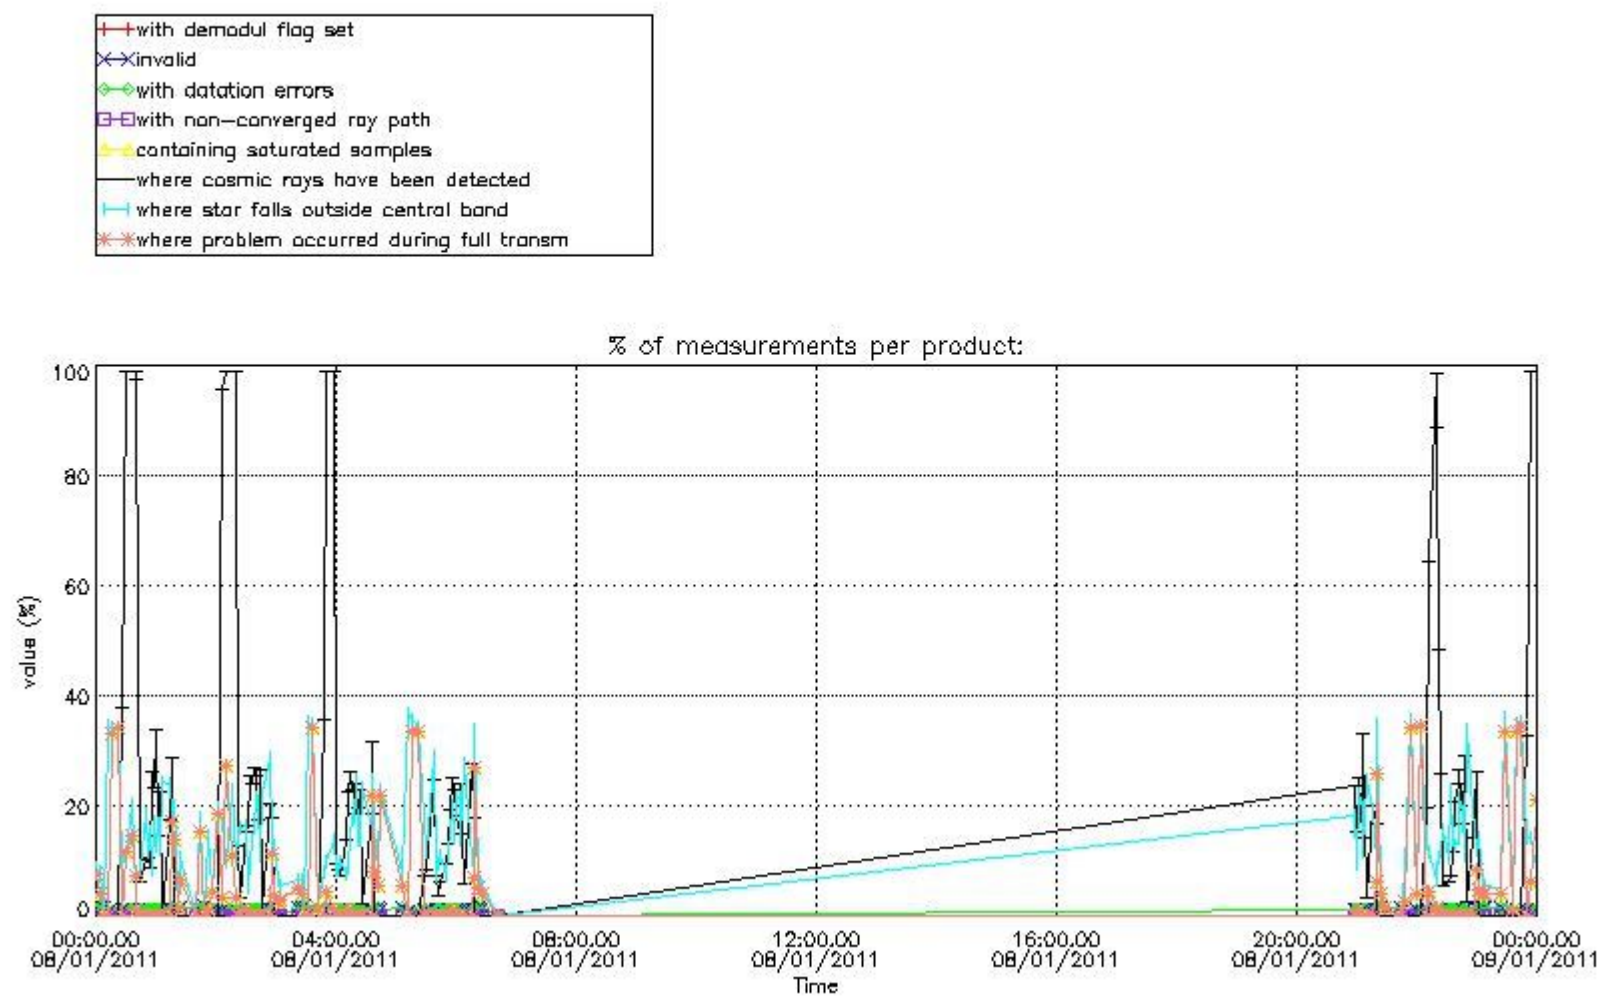

At least one measurement with demodulation flag set:	57.4324 %
Reference spectrum computed from DB:	0.00000 %
Reference spectrum with small number of measurements:	0.00000 %
SATU data not used:	0.00000 %

5.2 Plot quality information per product (time dependant)

5.3 Plot quality information per product (world map)