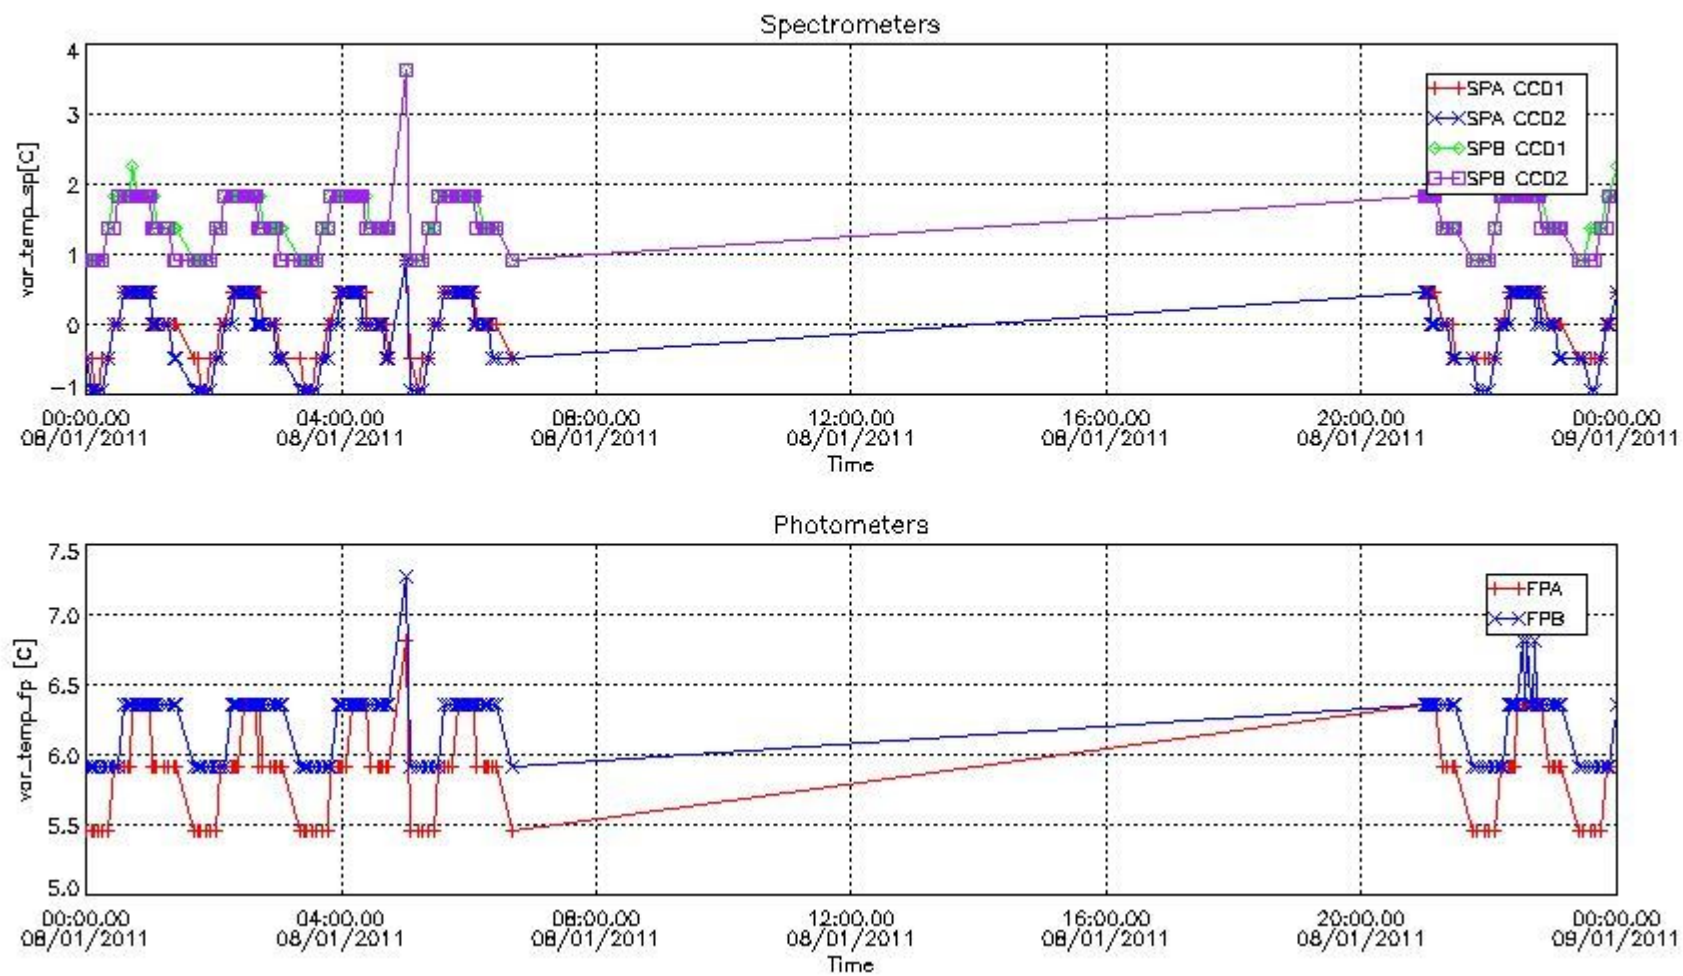

3. Plot of GOMOS spectrometers and photometers temperatures from level 1b data

4. Overview of dark signal processing per product

The Dark Charge (DC) is a temperature-dependant signal added to the useful measurements and it is therefore subtracted