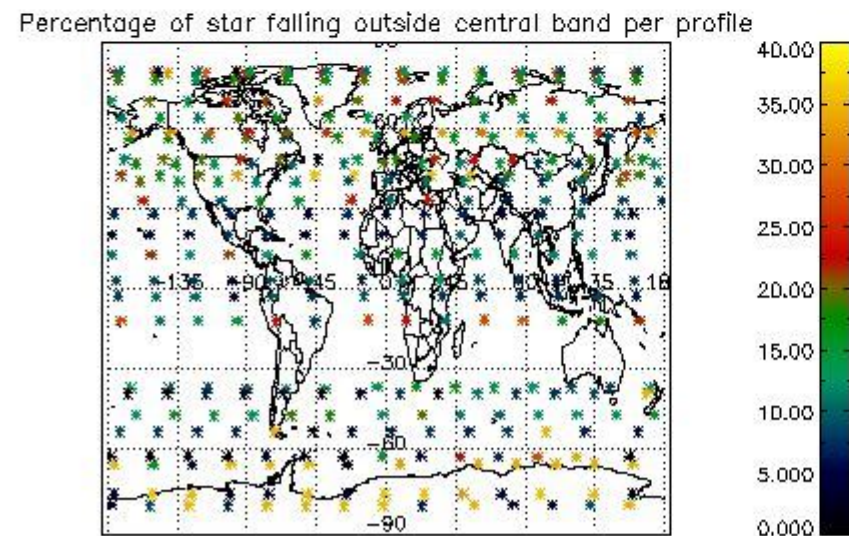

6. Statistics and plot of tangent altitude of the last measurement (DARK & BRIGHT products without errors)

6.1 Statistics on tangent altitude lost:

Statistics	DARK	BRIGHT	TWILIGHT
Mean:	15.712	16.103	NaN
St. deviation:	3.4346	8.3455	NaN
Maximum:	21.424	45.298	NaN
Minimum:	6.6029	3.4899	NaN
Number of data:	137.00	141.00	NaN

6.2 Plot for DARK limb products