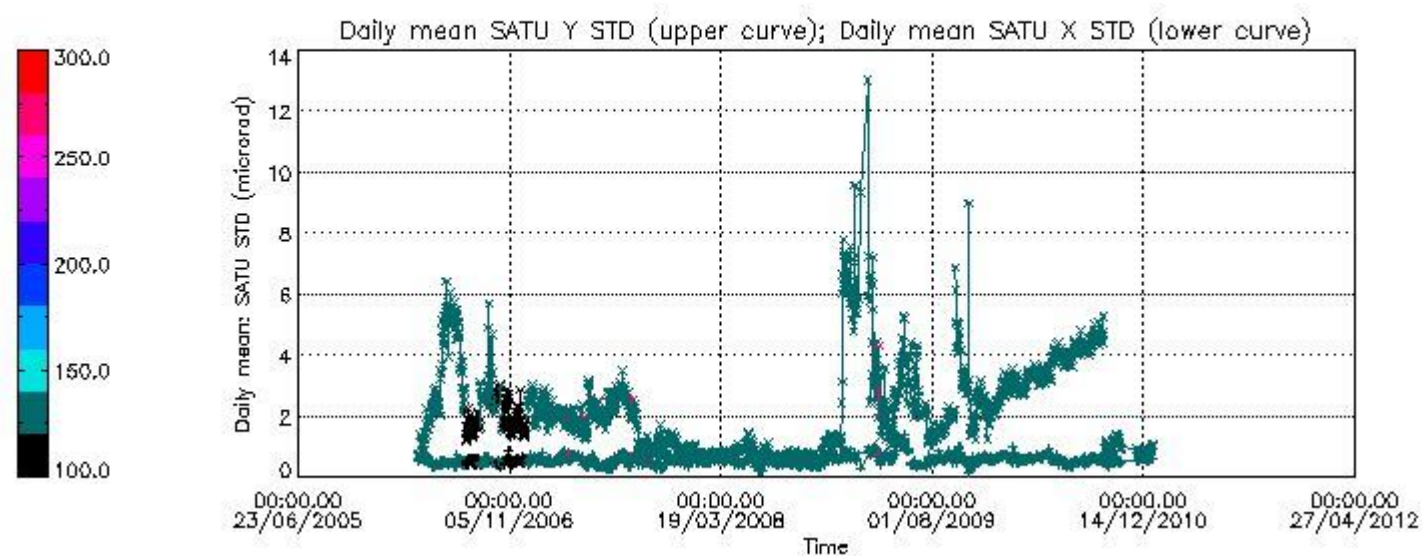

Number of data: 1.3875E+05 1.3875E+05 1.3650E+05 1.3650E+05

7.2.2 Trend of daily SATU NEA St. deviation since 1st April 2006 (dark limb)

The long term trend of the SATU 'X' and 'Y' standard deviations should be constant during the whole mission.

The colorbar represents the start tangent altitude (km) of the occultations.

Upper curve: STD of SATU Y axis

Lower curve: STD of SATU X axis

8. Auxiliary Data Files used for the production reported in section 2.4

The number reported in the third column indicates since which file (see list in section 2.4) the corresponding auxiliary file has been used. The fourth column is the date of those product files.

Type	Auxiliary Filename	Used since product	Used since product date
INST_PHYS_CHARACTERISTICS	GOM_INS_AXVIEC20091111_143220_20030716_120000_20500101_000000	1	07-JAN-2011 00:00:25
CALIBRATION_DATABASE	GOM_CAL_AXVIEC20101227_083101_20101226_000000_20500101_000000	1	07-JAN-2011 00:00:25
LEVEL-1B_PROC_CONFIG	GOM_PR1_AXVIEC20091111_145255_20020301_000000_20500101_000000	1	07-JAN-2011 00:00:25
STAR_CATALOGUE	GOM_CAT_AXVIEC20020121_161009_20020101_000000_20200101_000000	1	07-JAN-2011 00:00:25
STELLAR_SPECTRA_DATABANK	GOM_STS_AXVIEC20091111_151504_20020101_160000_20500101_000000	1	07-JAN-2011 00:00:25
ECMWF_FILE	AUX_ECF_AXNECM20110106_054113_20110106_210000_20110107_090000	1	07-JAN-2011 00:00:25
ECMWF_FILE	AUX_ECF_AXNECM20110106_172114_20110107_030000_20110107_150000	60	07-JAN-2011 03:57:54
ECMWF_FILE	AUX_ECA_AXNECM20110107_052114_20110106_210000_20110107_090000	86	07-JAN-2011 05:38:08
ECMWF_FILE	AUX_ECF_AXNECM20110106_172114_20110107_030000_20110107_150000	133	07-JAN-2011 08:31:13
ECMWF_FILE	AUX_ECF_AXNECM20110107_052114_20110107_090000_20110107_210000	159	07-JAN-2011 10:11:27
ECMWF_FILE	AUX_ECF_AXNECM20110107_054113_20110107_150000_20110108_030000	233	07-JAN-2011 15:01:05
ECMWF_FILE	AUX_ECA_AXNECM20110107_172114_20110107_090000_20110107_210000	283	07-JAN-2011 18:17:03
ECMWF_FILE	AUX_ECF_AXNECM20110107_054113_20110107_150000_20110108_030000	308	07-JAN-2011 19:55:07
ECMWF_FILE	AUX_ECF_AXNECM20110107_054113_20110107_210000_20110108_090000	324	07-JAN-2011 21:00:53
OPTIONAL_ECMWF_FILE	MISSING	1	07-JAN-2011 00:00:25
ORBIT_DATA_FILE	DOR_NAV_OPNPDE20110106_232234_000057383098_00159_46294_2279.N1	1	07-JAN-2011 00:00:25
ORBIT_DATA_FILE	DOR_NAV_OPNPDE20110107_010331_000098823098_00160_46295_2280.N1	15	07-JAN-2011 01:06:11
ORBIT_DATA_FILE	DOR_NAV_OPNPDE20110107_035332_000057383098_00162_46297_2281.N1	60	07-JAN-2011 03:57:54
ORBIT_DATA_FILE	DOR_NAV_OPNPDE20110107_053429_000057383098_00163_46298_2282.N1	86	07-JAN-2011 05:38:08
ORBIT_DATA_FILE	DOR_NAV_OPNPDK20110107_071526_000035073098_00164_46299_3474.N1	113	07-JAN-2011 07:22:25