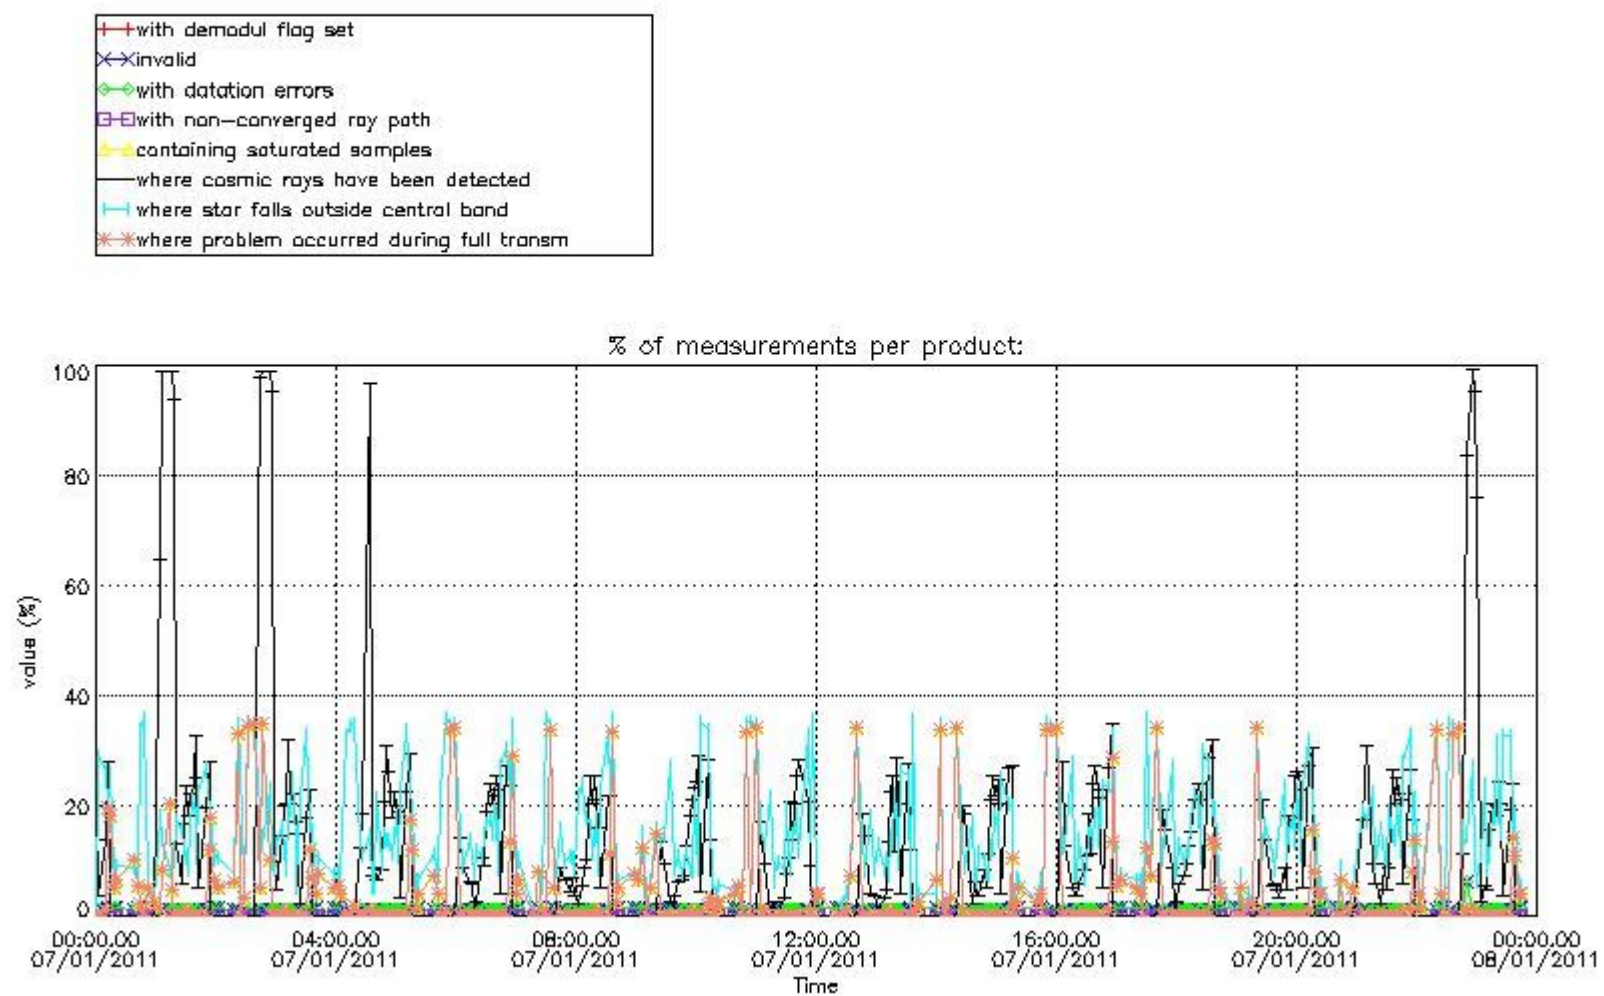

At least one measurement with demodulation flag set:	56.4033 %
Reference spectrum computed from DB:	0.00000 %
Reference spectrum with small number of measurements:	0.00000 %
SATU data not used:	0.00000 %

5.2 Plot quality information per product (time dependant)

5.3 Plot quality information per product (world map)