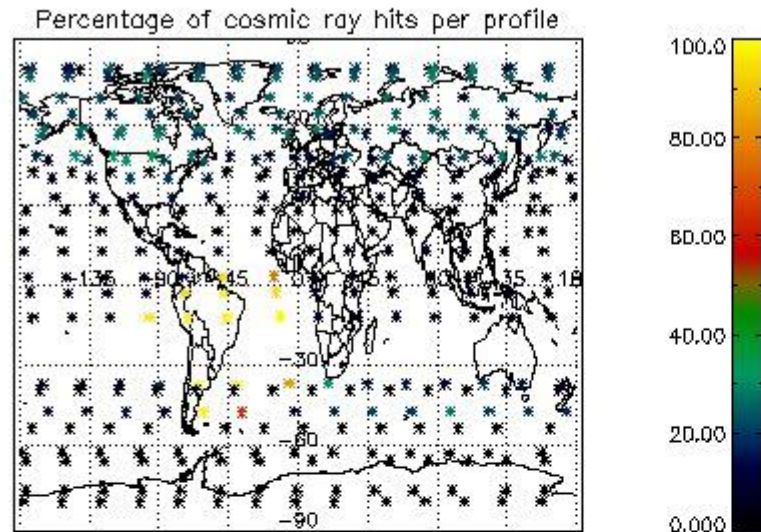

6. Statistics and plot of tangent altitude of the last measurement (DARK & BRIGHT products without errors)

6.1 Statistics on tangent altitude lost:

Statistics	DARK	BRIGHT	TWILIGHT
Mean:	15.712	16.103	NaN
St. deviation:	3.4346	8.3455	NaN
Maximum:	21.424	45.298	NaN
Minimum:	6.6029	3.4899	NaN
Number of data:	137.00	141.00	NaN

6.2 Plot for DARK limb products