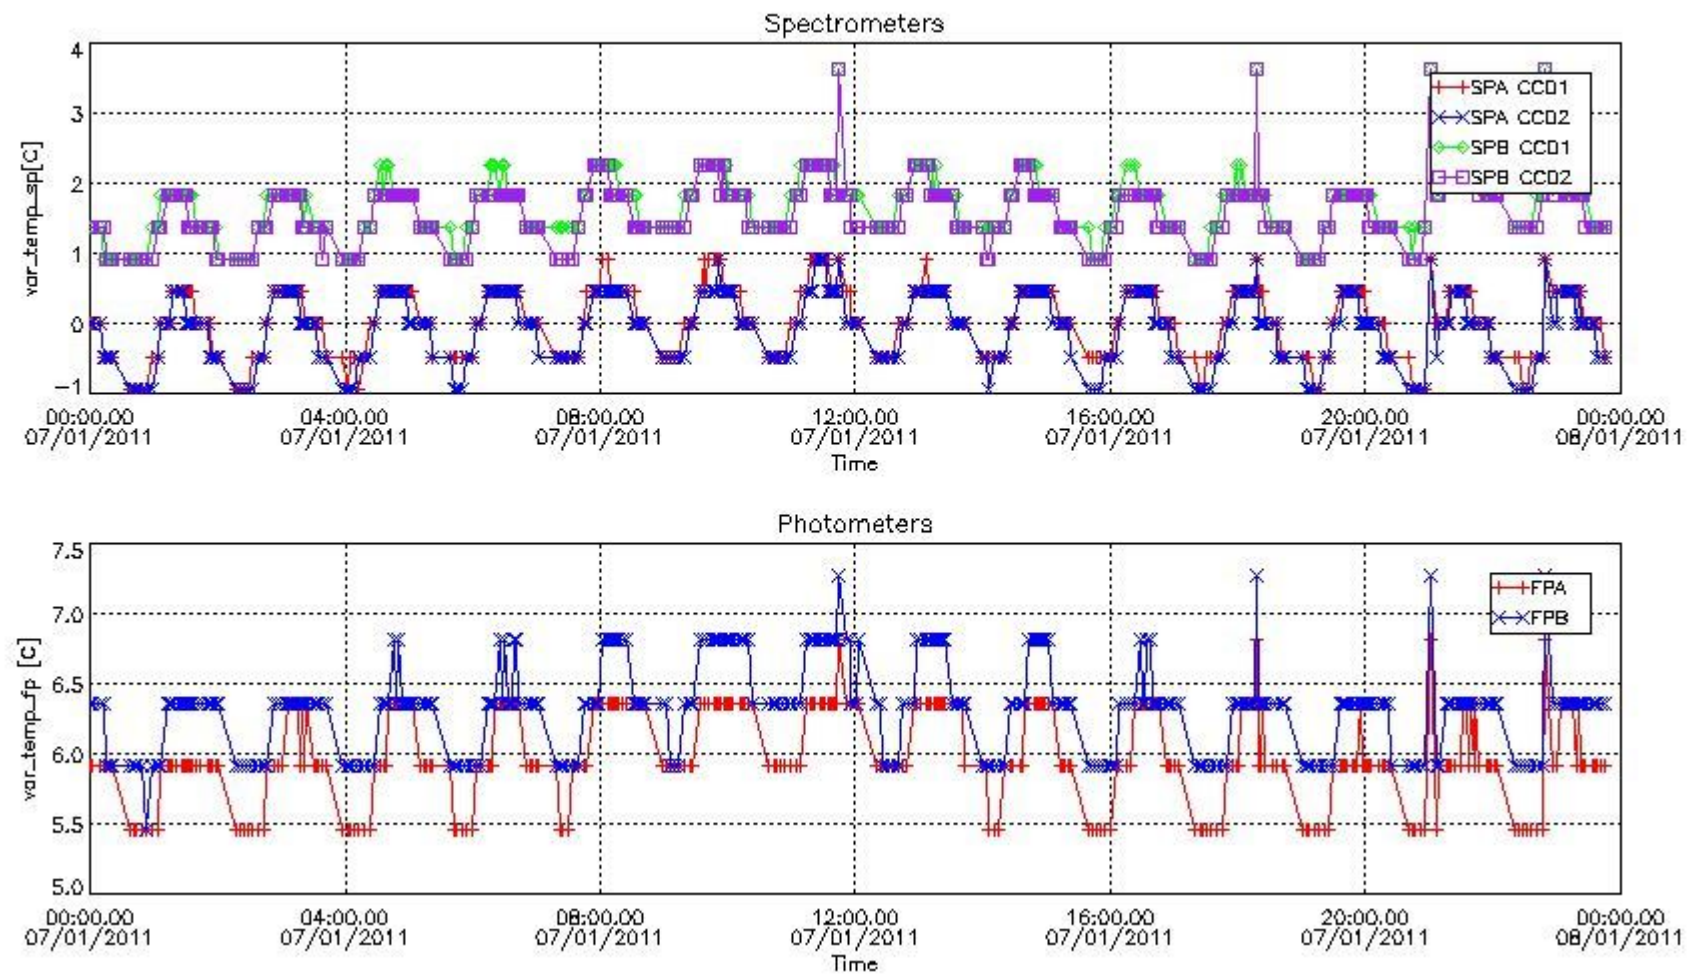

367	GOM_TRA_1PNPDE20110107_233609_000000463098_00174_46309_2466.N1	07-JAN-2011 23:36:09	Twilight_stray	45.500	44	24Gam Gem	1.9280	11000.	91	46309	No
368	GOM_TRA_1PNPDE20110107_233749_000000463098_00174_46309_2467.N1	07-JAN-2011 23:37:49	Bright	45.500	151	13Mu Gem	2.8900	3000.0	91	46309	No
369	GOM_TRA_1PNPDE20110107_234153_000000383098_00174_46309_2468.N1	07-JAN-2011 23:41:53	Bright	37.500	107	37The Aur	2.6490	11000.	75	46309	No
370	GOM_TRA_1PNPDE20110107_234406_000000383098_00174_46309_2469.N1	07-JAN-2011 23:44:06	Bright	37.500	42	34Bet Aur	1.9000	10200.	75	46309	No

3. Plot of GOMOS spectrometers and photometers temperatures from level 1b data

4. Overview of dark signal processing per product

The Dark Charge (DC) is a temperature-dependant signal added to the useful measurements and it is therefore subtracted from them during the processing. There are two phenomena that produce a continuous increase of the DC: the "hot pixels" (a pixel is "hot" when its DC exceeds by a significant amount its value measured on ground at the same temperature) and the "Random Telegraphic Signal" (abrupt change positive or negative of the CCD pixel signal, random in time, affecting only the DC part of the signal and not the photon generated signal).

In this section a list of products that did not use the Dark Sky Area (DSA) observation for the DC computation is given. It is also provided the mean DC plot per product for dark limb products with no error flag set.

4.1 These products did not use the DSA observation for DC computation:

Product name	DC information
GOM_TRA_1PNPDE20110107_195507_000000473098_00172_46307_2404.N1	DC map used
GOM_TRA_1PNPDE20110107_195717_000000463098_00172_46307_2405.N1	DC map used
GOM_TRA_1PNPDE20110107_195909_000000483098_00172_46307_2406.N1	DC map used
GOM_TRA_1PNPDE20110107_200148_000000463098_00172_46307_2407.N1	DC map used
GOM_TRA_1PNPDE20110107_200316_000000423098_00172_46307_2408.N1	DC map used
GOM_TRA_1PNPDE20110107_200535_000000493098_00172_46307_2409.N1	DC map used