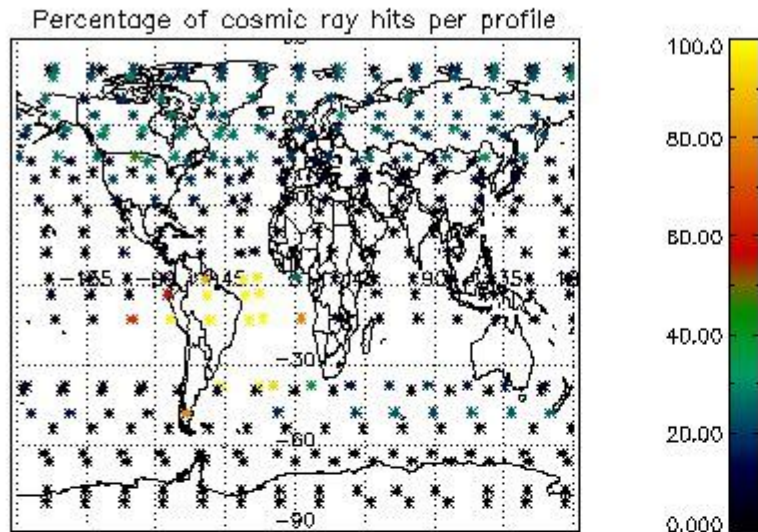

6. Statistics and plot of tangent altitude of the last measurement (DARK & BRIGHT products without errors)

6.1 Statistics on tangent altitude lost:

Statistics	DARK	BRIGHT	TWILIGHT
Mean:	15.720	15.503	NaN
St. deviation:	3.3983	7.3852	NaN
Maximum:	20.569	28.605	NaN
Minimum:	5.9927	3.3624	NaN
Number of data:	147.00	137.00	NaN

6.2 Plot for DARK limb products