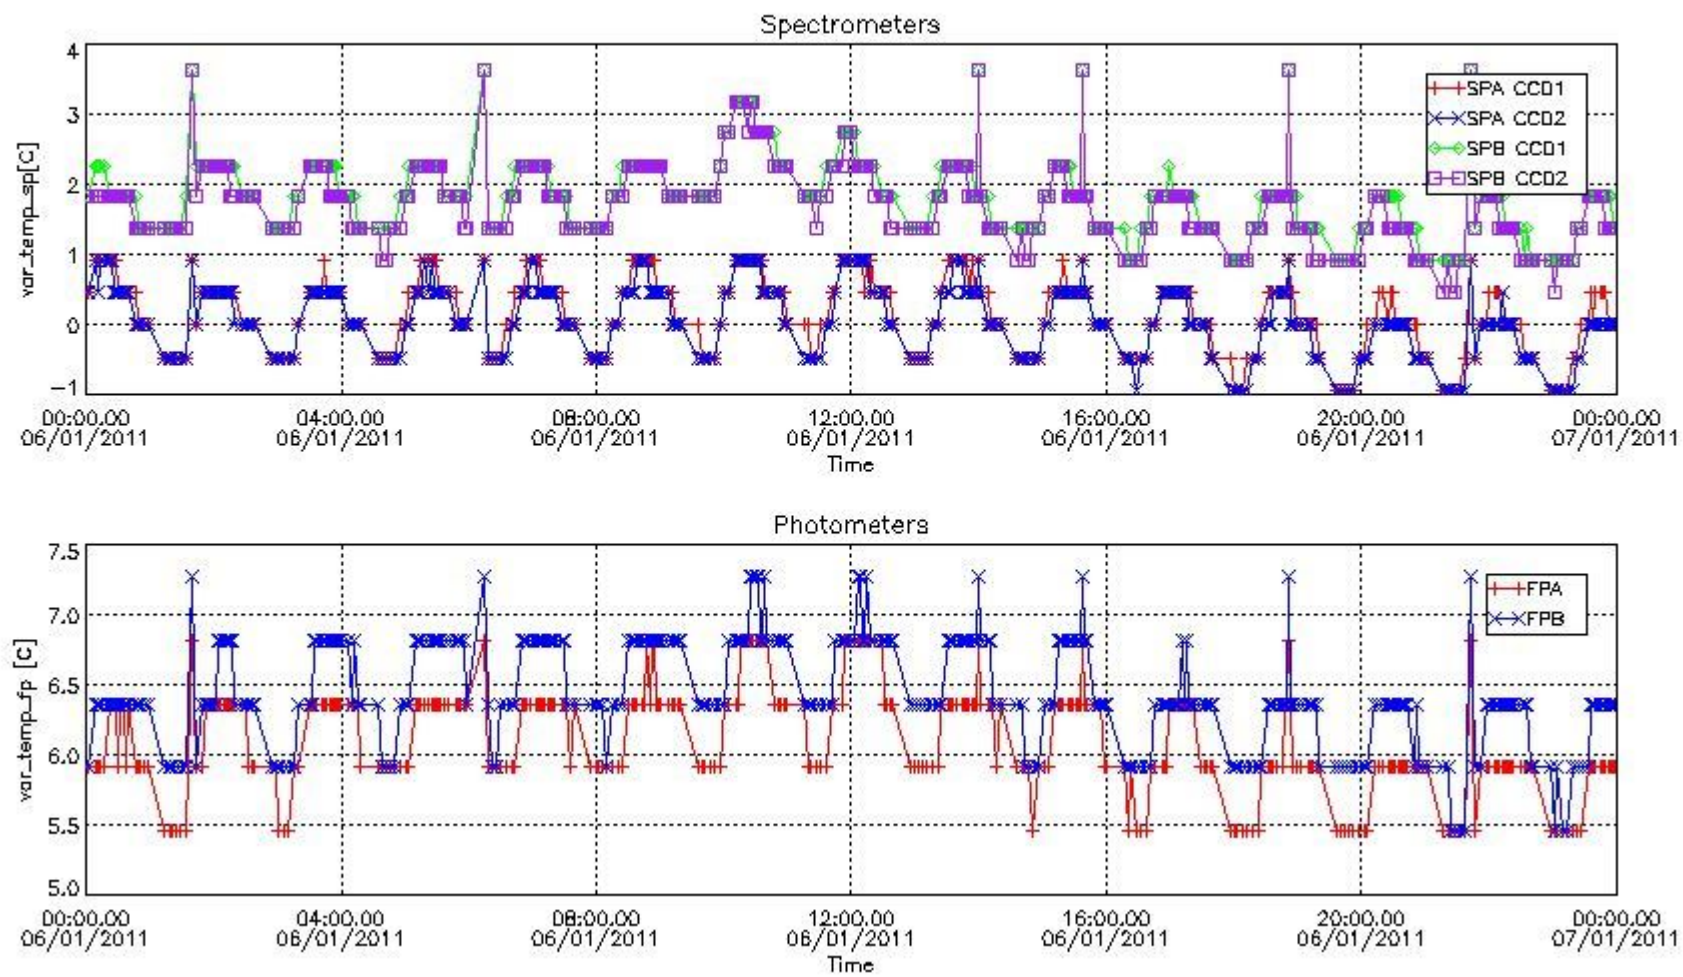

365	GOM_TRA_1PNPDE20110106_233712_000000403098_00160_46295_2227.N1	06-JAN-2011 23:37:12	Dark	40.000	77	Eps Cen	2.3030	28000.	80	46295	No
366	GOM_TRA_1PNPDE20110106_233954_000000433098_00160_46295_2228.N1	06-JAN-2011 23:39:54	Dark	42.500	20	Bet Cru	1.2530	30000.	85	46295	No
367	GOM_TRA_1PNPDE20110106_234529_000000463098_00160_46295_2229.N1	06-JAN-2011 23:45:29	Dark	46.000	113	Mu Vel	2.6920	5000.0	92	46295	No
368	GOM_TRA_1PNPDE20110106_234732_000000483098_00160_46295_2230.N1	06-JAN-2011 23:47:32	Dark	47.500	71	Iot Car	2.2460	7700.0	95	46295	No
369	GOM_TRA_1PNPDE20110106_234926_000000433098_00160_46295_2231.N1	06-JAN-2011 23:49:26	Dark	42.500	46	Del Vel	1.9540	10600.	85	46295	No
370	GOM_TRA_1PNPDE20110106_235214_000000453098_00160_46295_2232.N1	06-JAN-2011 23:52:14	Dark	44.500	34	Gam2Vel	1.7930	23000.	89	46295	No
371	GOM_TRA_1PNPDE20110106_235424_000000473098_00160_46295_2233.N1	06-JAN-2011 23:54:24	Dark	46.500	70	Zet Pup	2.2460	39000.	93	46295	No
372	GOM_TRA_1PNPDE20110106_235616_000000463098_00160_46295_2234.N1	06-JAN-2011 23:56:16	Dark	46.000	117	Pi Pup	2.7060	3800.0	92	46295	No
373	GOM_TRA_1PNPDE20110106_235857_000000483098_00160_46295_2235.N1	06-JAN-2011 23:58:57	Straylight	47.500	23	21Eps CMa	1.5020	26000.	95	46295	No

3. Plot of GOMOS spectrometers and photometers temperatures from level 1b data

4. Overview of dark signal processing per product

The Dark Charge (DC) is a temperature-dependant signal added to the useful measurements and it is therefore subtracted from them during the processing. There are two phenomena that produce a continuous increase of the DC: the "hot pixels" (a pixel is "hot" when its DC exceeds by a significant amount its value measured on ground at the same temperature) and the "Random Telegraphic Signal" (abrupt change positive or negative of the CCD pixel signal, random in time, affecting only the DC part of the signal and not the photon generated signal).

In this section a list of products that did not use the Dark Sky Area (DSA) observation for the DC computation is given. It is also provided the mean DC plot per product for dark limb products with no error flag set.

4.1 These products did not use the DSA observation for DC computation:

Product name	DC information
GOM_TRA_1PNPDE20110106_203145_000000473098_00158_46293_2181.N1	DC map used