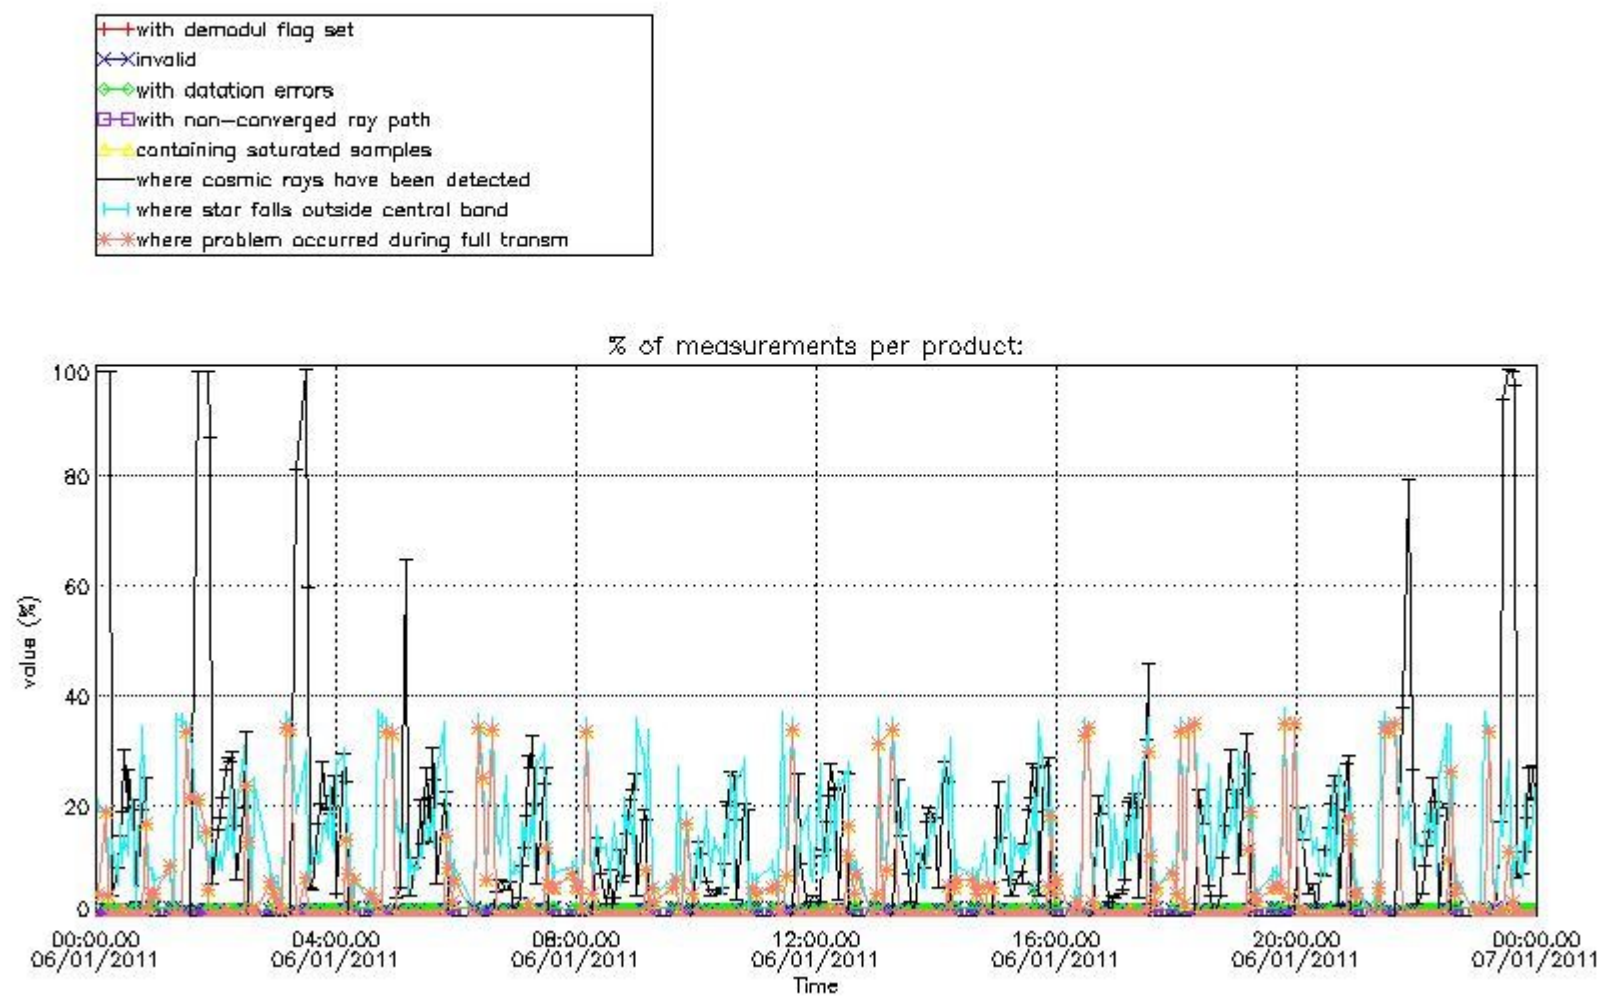

At least one measurement with demodulation flag set:	59.2391 %
Reference spectrum computed from DB:	0.00000 %
Reference spectrum with small number of measurements:	0.00000 %
SATU data not used:	0.00000 %

5.2 Plot quality information per product (time dependant)

5.3 Plot quality information per product (world map)