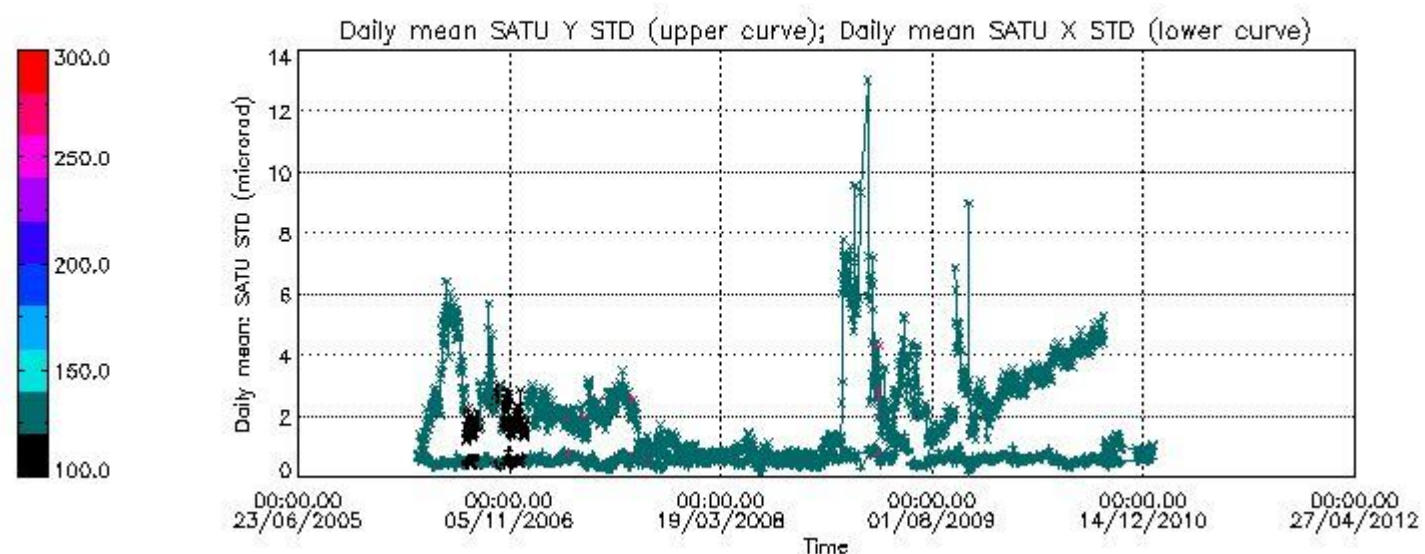

Number of data: 1.4780E+05 1.4780E+05 1.3260E+05 1.3260E+05

7.2.2 Trend of daily SATU NEA St. deviation since 1st April 2006 (dark limb)

The long term trend of the SATU 'X' and 'Y' standard deviations should be constant during the whole mission.

The colorbar represents the start tangent altitude (km) of the occultations.

Upper curve: STD of SATU Y axis

Lower curve: STD of SATU X axis

8. Auxiliary Data Files used for the production reported in section 2.4

The number reported in the third column indicates since which file (see list in section 2.4) the corresponding auxiliary file has been used. The fourth column is the date of those product files.

Type	Auxiliary Filename	Used since product	Used since product date
INST_PHYS_CHARACTERISTICS	GOM_INS_AXVIEC20091111_143220_20030716_120000_20500101_000000	1	06-JAN-2011 00:02:30
CALIBRATION_DATABASE	GOM_CAL_AXVIEC20101227_083101_20101226_000000_20500101_000000	1	06-JAN-2011 00:02:30
LEVEL-1B_PROC_CONFIG	GOM_PR1_AXVIEC20091111_145255_20020301_000000_20500101_000000	1	06-JAN-2011 00:02:30
STAR_CATALOGUE	GOM_CAT_AXVIEC20020121_161009_20020101_000000_20200101_000000	1	06-JAN-2011 00:02:30
STELLAR_SPECTRA_DATABANK	GOM_STS_AXVIEC20091111_151504_20020101_160000_20500101_000000	1	06-JAN-2011 00:02:30
ECMWF_FILE	AUX_ECF_AXNECM20110105_054117_20110105_210000_20110106_090000	1	06-JAN-2011 00:02:30
ECMWF_FILE	AUX_ECF_AXNECM20110105_172118_20110106_030000_20110106_150000	71	06-JAN-2011 04:34:39
ECMWF_FILE	AUX_ECA_AXNECM20110106_052115_20110105_210000_20110106_090000	97	06-JAN-2011 06:14:53
ECMWF_FILE	MISSING	118	06-JAN-2011 07:27:42
ECMWF_FILE	AUX_ECF_AXNECM20110106_052116_20110106_090000_20110106_210000	144	06-JAN-2011 09:07:56
ECMWF_FILE	AUX_ECF_AXNECM20110106_054113_20110106_150000_20110107_030000	245	06-JAN-2011 15:37:45
ECMWF_FILE	AUX_ECA_AXNECM20110106_172113_20110106_090000_20110106_210000	269	06-JAN-2011 17:13:26
ECMWF_FILE	AUX_ECF_AXNECM20110106_054113_20110106_150000_20110107_030000	319	06-JAN-2011 20:31:45
ECMWF_FILE	AUX_ECF_AXNECM20110106_054113_20110106_210000_20110107_090000	336	06-JAN-2011 21:42:49
OPTIONAL_ECMWF_FILE	MISSING	1	06-JAN-2011 00:02:30
ORBIT_DATA_FILE	DOR_NAV_OPNPDE20110105_235953_000054193098_00145_46280_2273.N1	1	06-JAN-2011 00:02:30
ORBIT_DATA_FILE	DOR_NAV_OPNPDE20110106_013532_000041443098_00146_46281_2274.N1	26	06-JAN-2011 01:39:54
ORBIT_DATA_FILE	DOR_NAV_OPNPDE20110106_024955_000057383098_00147_46282_2275.N1	46	06-JAN-2011 02:54:25
ORBIT_DATA_FILE	DOR_NAV_OPNPDE20110106_043052_000057383098_00148_46283_2276.N1	71	06-JAN-2011 04:34:39
ORBIT_DATA_FILE	DOR_NAV_OPNPDK20110106_061149_000038253098_00149_46284_3465.N1	97	06-JAN-2011 06:14:53