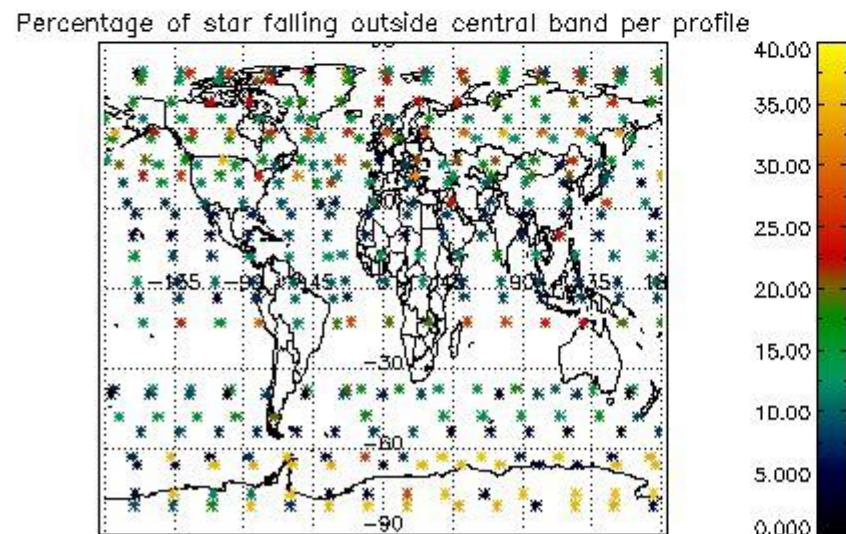

6. Statistics and plot of tangent altitude of the last measurement (DARK & BRIGHT products without errors)

6.1 Statistics on tangent altitude lost:

Statistics	DARK	BRIGHT	TWILIGHT
Mean:	15.720	15.503	NaN
St. deviation:	3.3983	7.3852	NaN
Maximum:	20.569	28.605	NaN
Minimum:	5.9927	3.3624	NaN
Number of data:	147.00	137.00	NaN

6.2 Plot for DARK limb products